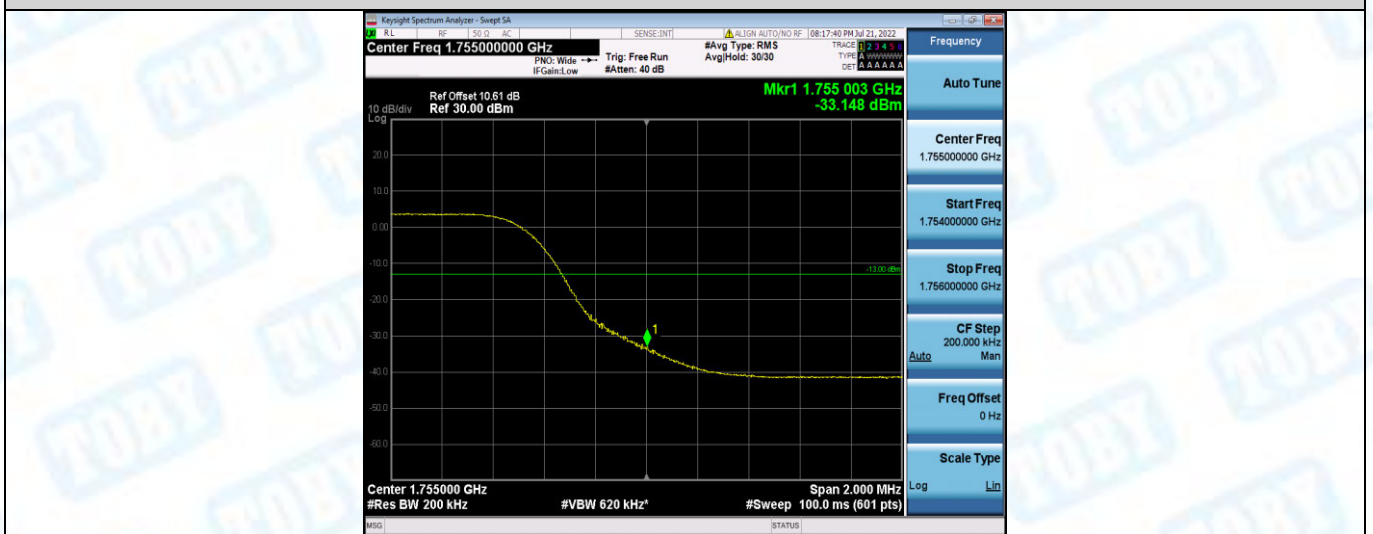

Band4-10MHz-16QAM-20000-50RB#0

Band4-10MHz-16QAM-20350-1RB#0

Band4-10MHz-16QAM-20350-1RB#49

Band4-10MHz-16QAM-20350-50RB#0

Band4-15MHz-QPSK-20025-1RB#0

Band4-15MHz-QPSK-2025-1RB#74

Band4-15MHz-QPSK-2025-75RB#0