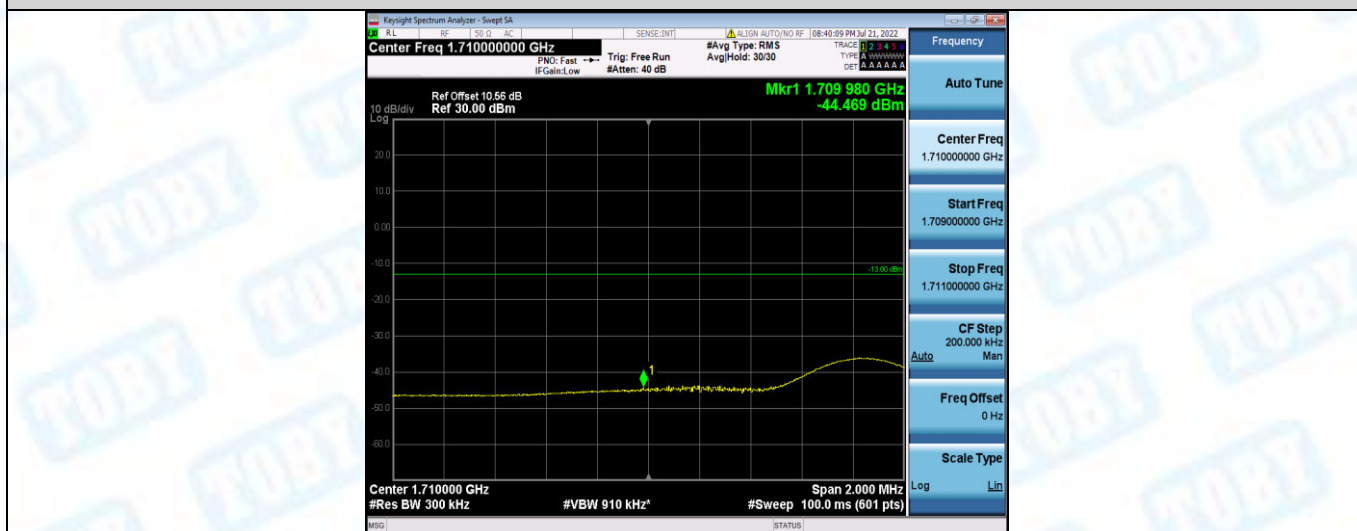

Band4-10MHz-16QAM-20000-50RB#0

Band4-10MHz-16QAM-20350-1RB#0

Band4-10MHz-16QAM-20350-1RB#49

Band4-10MHz-16QAM-20350-50RB#0

Band4-15MHz-QPSK-20025-1RB#0

Band4-15MHz-QPSK-2025-1RB#74

Band4-15MHz-QPSK-2025-75RB#0