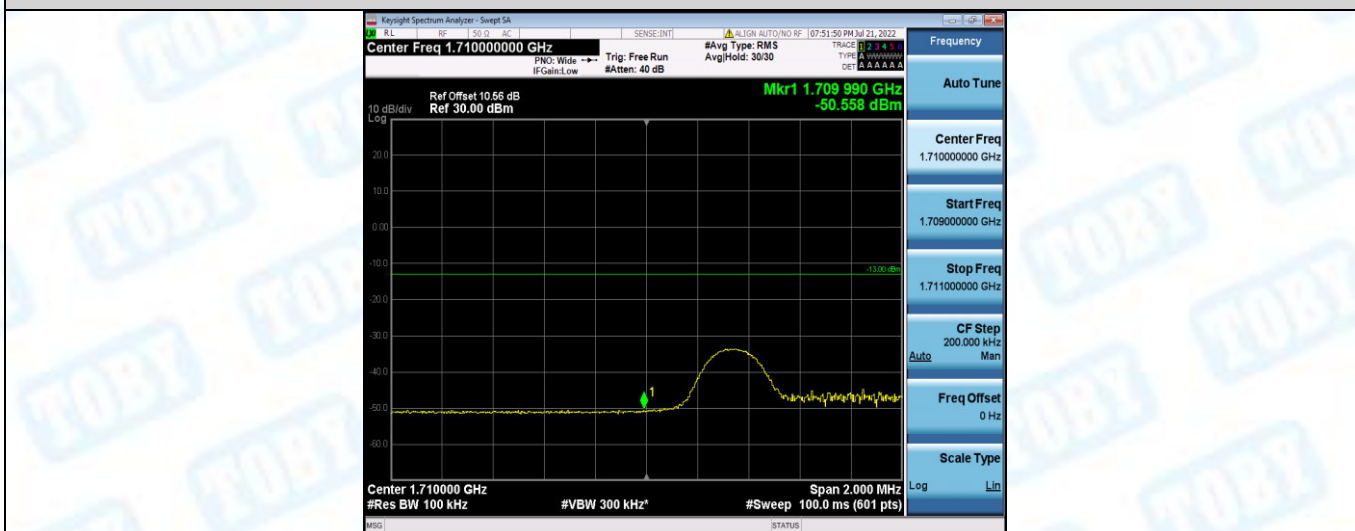

Band4-5MHz-16QAM-19975-1RB#24

Band4-5MHz-16QAM-19975-25RB#0