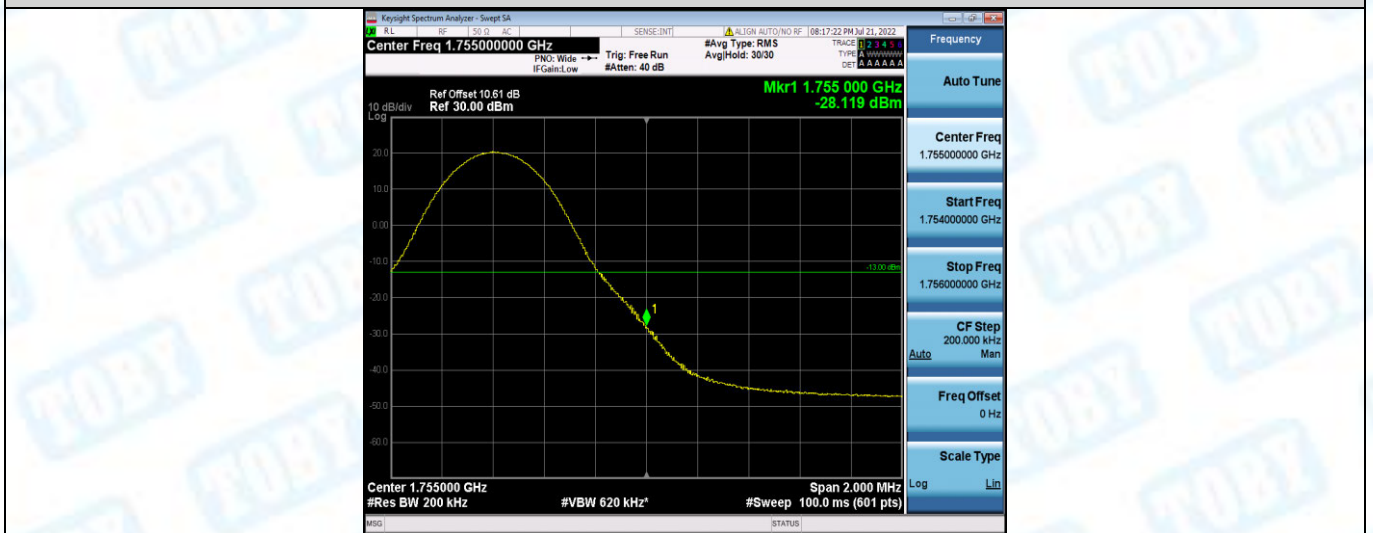

Band4-10MHz-16QAM-20350-1RB#49

Band4-10MHz-16QAM-20350-50RB#0