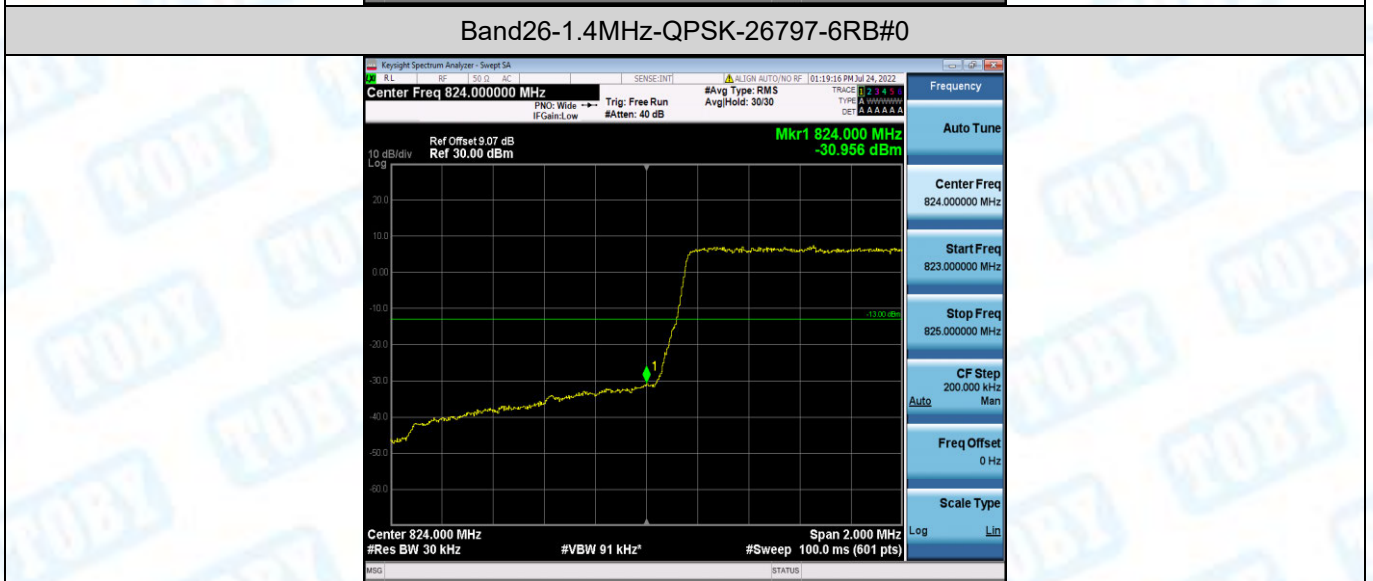

Test Graphs

Band26-1.4MHz-QPSK-26797-1RB#0

Band26-1.4MHz-QPSK-26797-1RB#5

Band26-1.4MHz-QPSK-26797-6RB#0

Band26-1.4MHz-QPSK-27033-1RB#0

Band26-1.4MHz-QPSK-27033-1RB#5

Band26-1.4MHz-QPSK-27033-6RB#0

Band26-1.4MHz-16QAM-26797-1RB#0