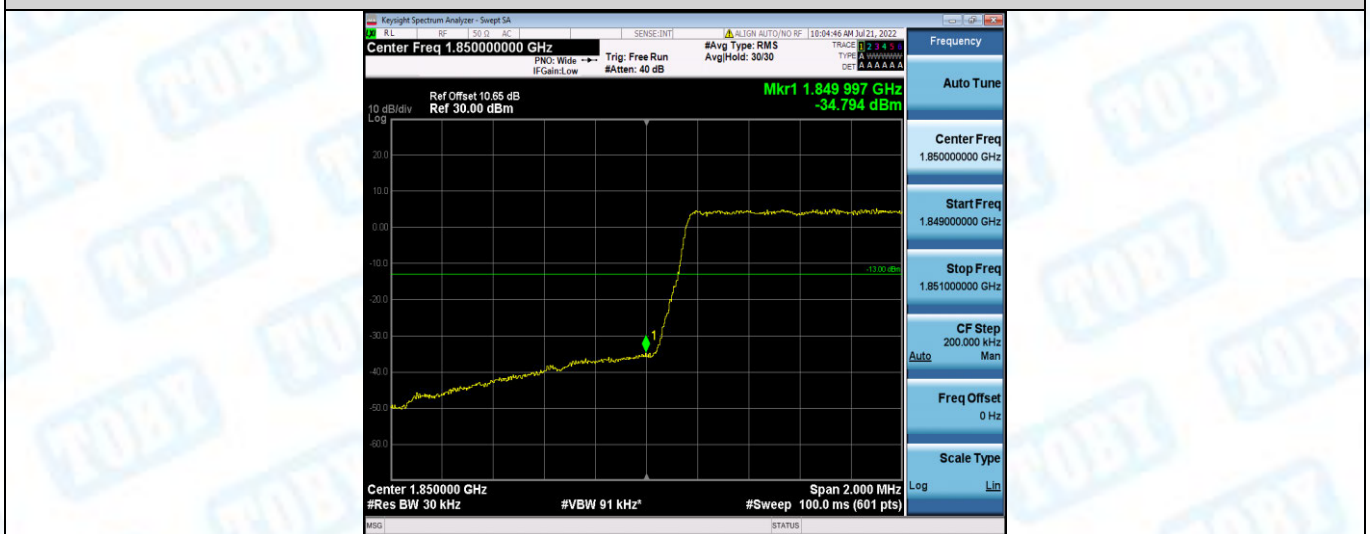

Band2-1.4MHz-16QAM-19193-1RB#0