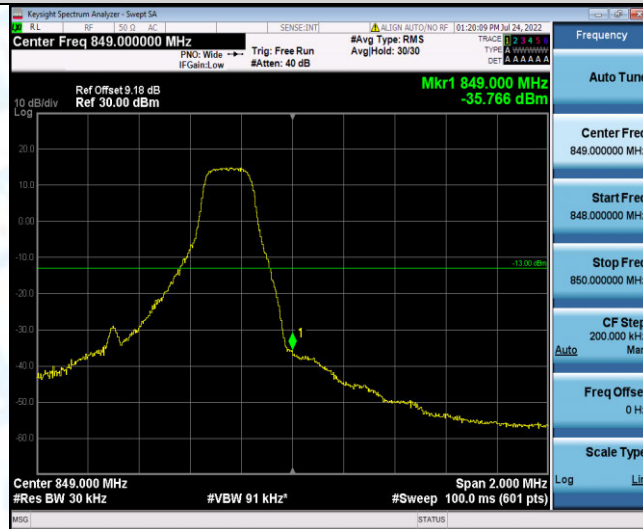

Test Graphs

Band26-1.4MHz-QPSK-26797-1RB#0

Band26-1.4MHz-QPSK-26797-1RB#5

Band26-1.4MHz-QPSK-26797-6RB#0

Band26-1.4MHz-QPSK-27033-1RB#0

Band26-1.4MHz-QPSK-27033-1RB#5

Band26-1.4MHz-QPSK-27033-6RB#0

Band26-1.4MHz-16QAM-26797-1RB#0