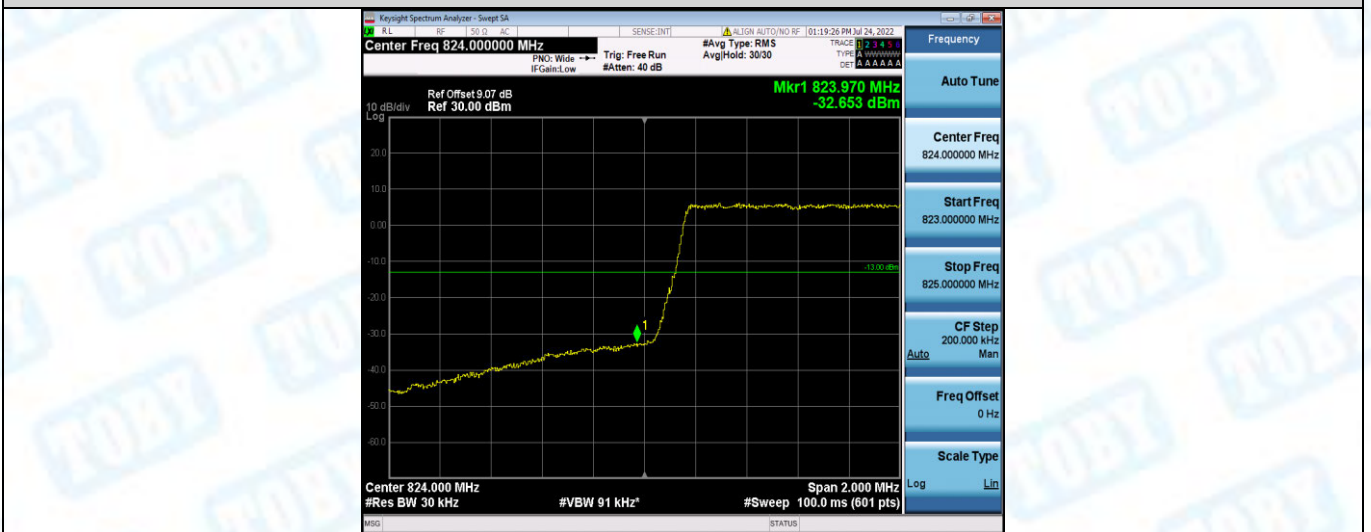

Band26-1.4MHz-16QAM-27033-1RB#0