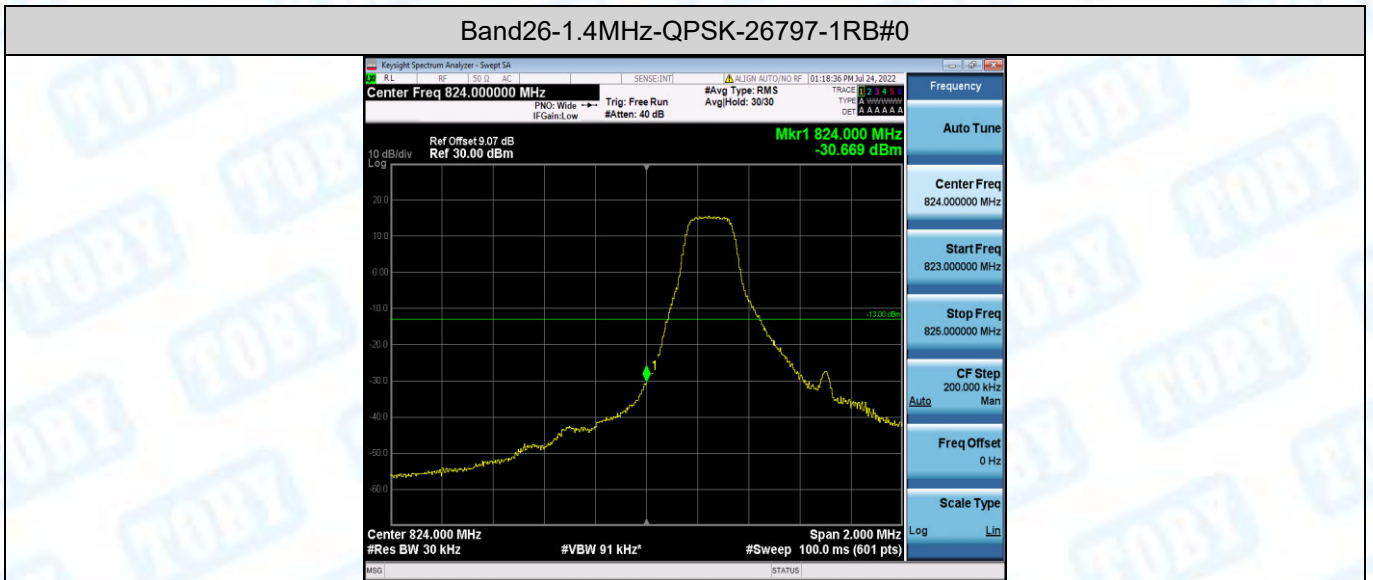

Band26-1.4MHz-QPSK-26797-1RB#5

Test Graphs

Band26-1.4MHz-QPSK-26797-1RB#0