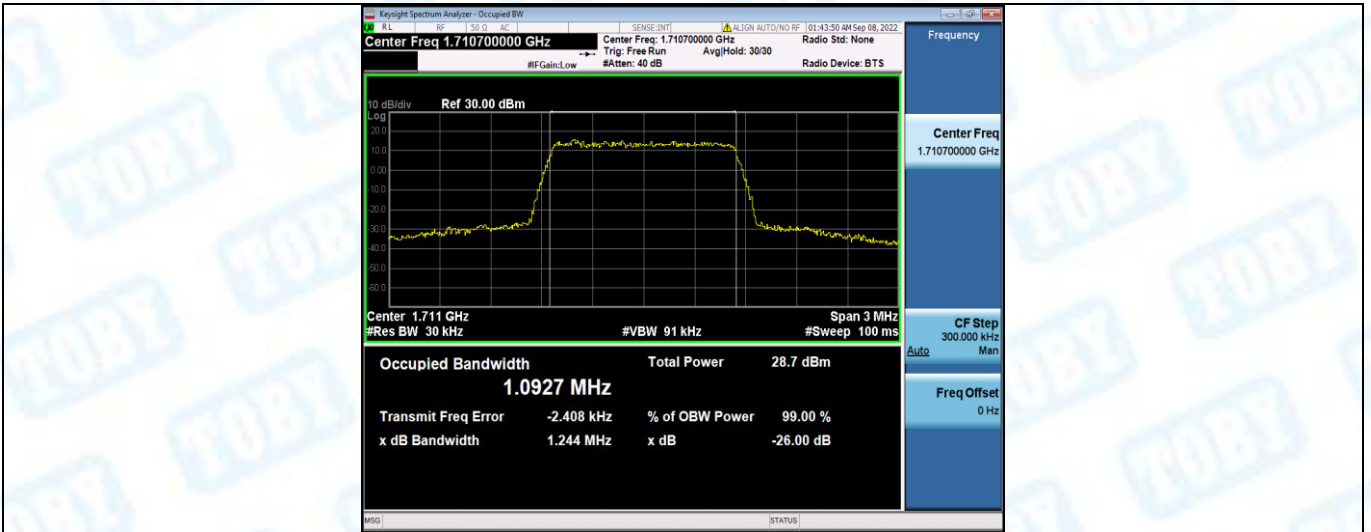

Band66-1.4MHz-16QAM-131979-6RB#0

Band66-1.4MHz-16QAM-132322-6RB#0