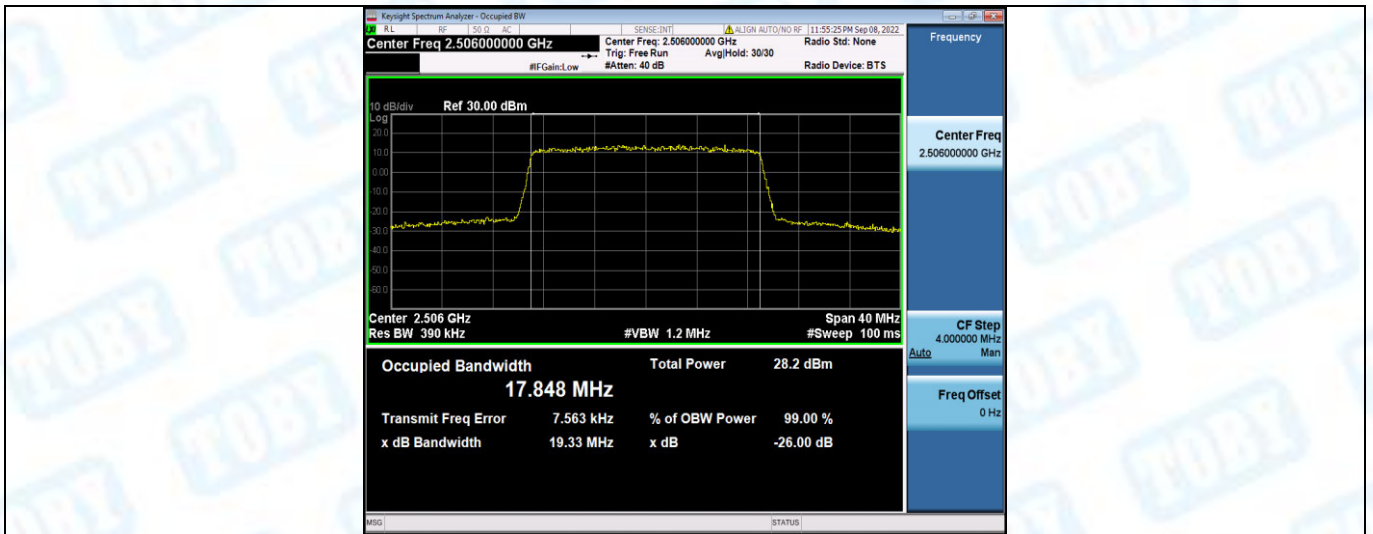

Band41-20MHz-16QAM-39750-100RB#0

Band41-20MHz-16QAM-40620-100RB#0