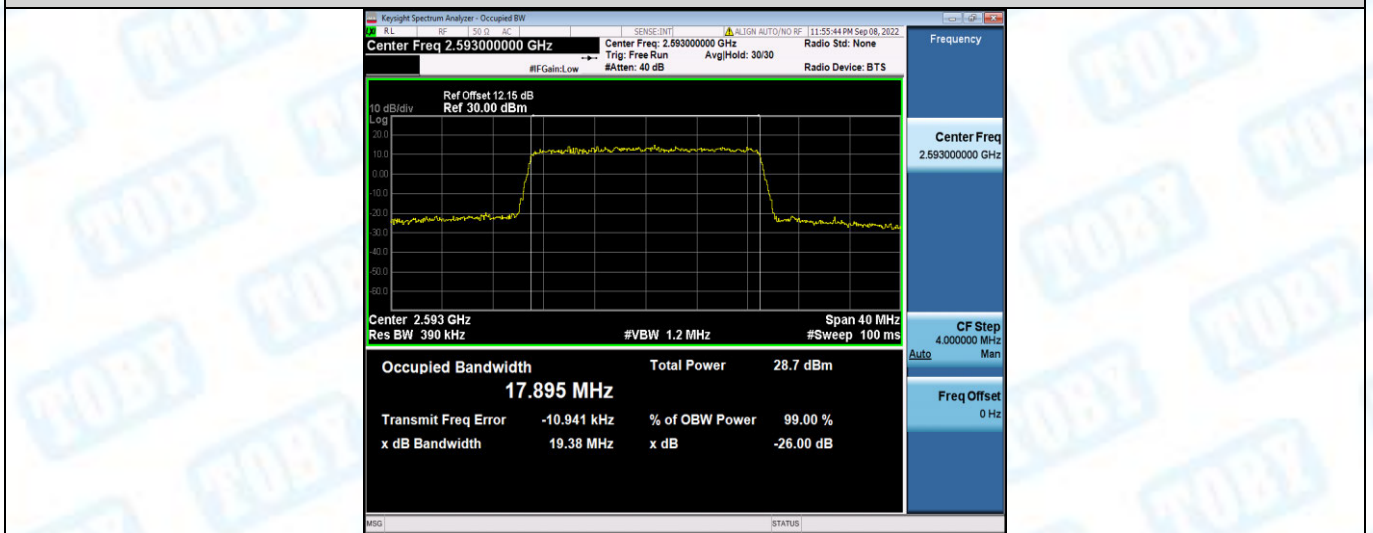

Band41-20MHz-QPSK-40620-100RB#0

Band41-20MHz-QPSK-41490-100RB#0

Band41-20MHz-16QAM-39750-100RB#0

Band41-20MHz-16QAM-40620-100RB#0

Band41-20MHz-16QAM-41490-100RB#0

Band66-1.4MHz-QPSK-131979-6RB#0

Band66-1.4MHz-QPSK-132322-6RB#0