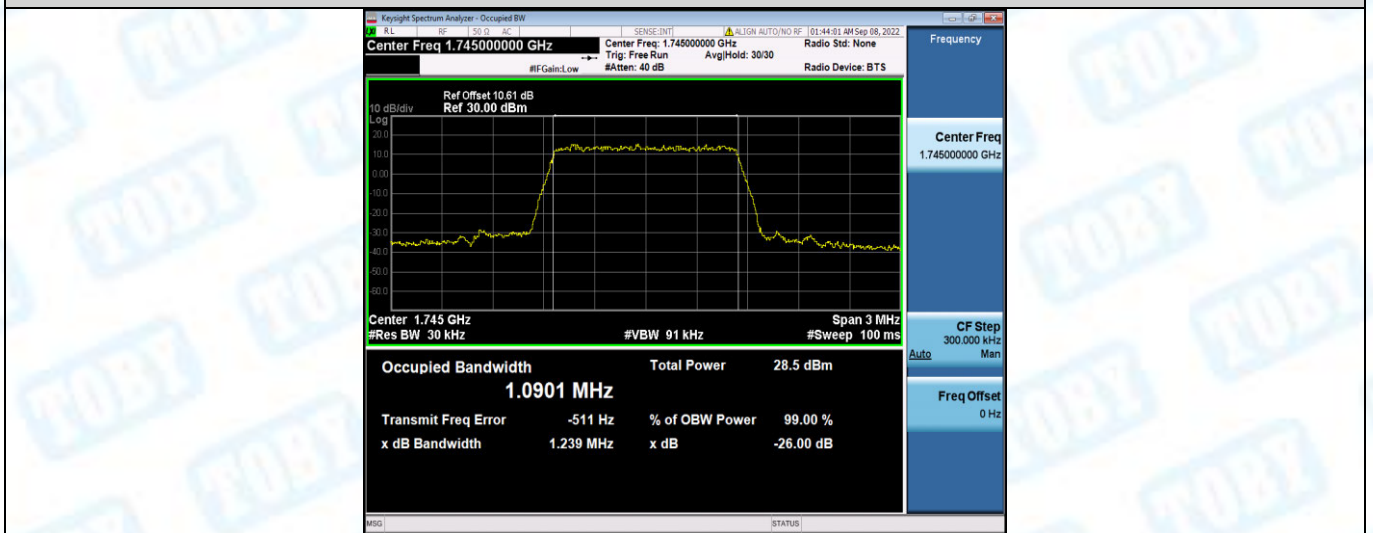

Band41-20MHz-QPSK-40620-100RB#0

Band41-20MHz-QPSK-41490-100RB#0

Band41-20MHz-16QAM-39750-100RB#0

Band41-20MHz-16QAM-40620-100RB#0

Band41-20MHz-16QAM-41490-100RB#0

Band66-1.4MHz-QPSK-131979-6RB#0

Band66-1.4MHz-QPSK-132322-6RB#0