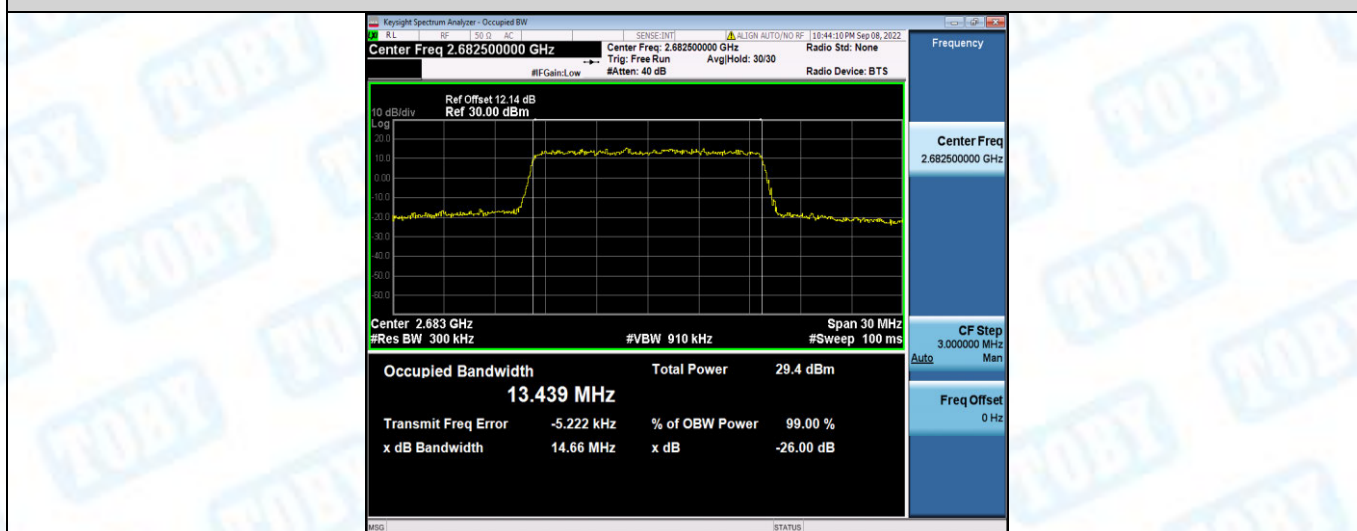

Band41-15MHz-QPSK-41515-75RB#0

Band41-15MHz-16QAM-39725-75RB#0