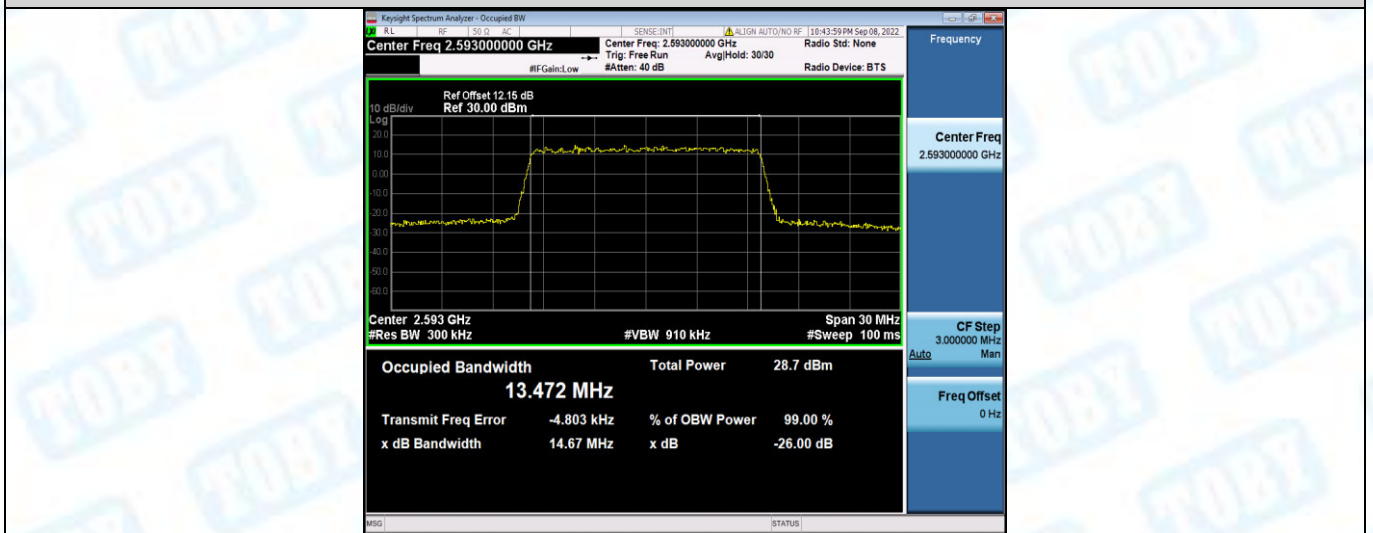

Band41-15MHz-QPSK-39725-75RB#0

Band41-15MHz-QPSK-40620-75RB#0

Band41-15MHz-QPSK-41515-75RB#0

Band41-15MHz-16QAM-39725-75RB#0

Band41-15MHz-16QAM-40620-75RB#0

Band41-15MHz-16QAM-41515-75RB#0

Band41-20MHz-QPSK-39750-100RB#0