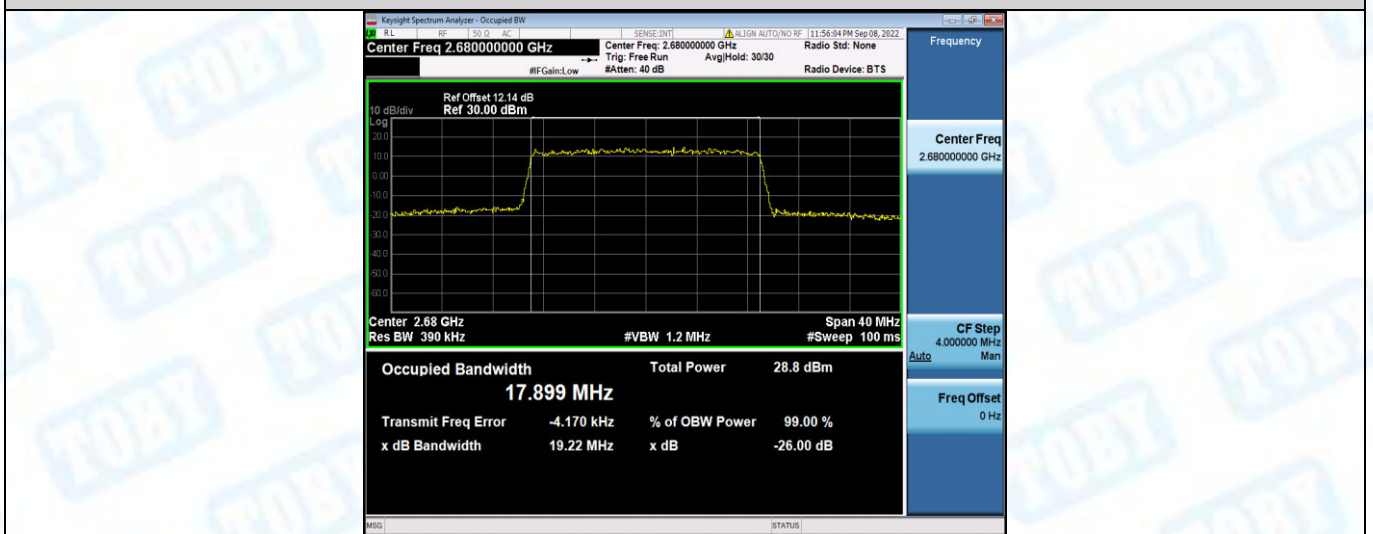

Band41-20MHz-QPSK-40620-100RB#0

Band41-20MHz-QPSK-41490-100RB#0

Band41-20MHz-16QAM-39750-100RB#0

Band41-20MHz-16QAM-40620-100RB#0

Band41-20MHz-16QAM-41490-100RB#0

Band66-1.4MHz-QPSK-131979-6RB#0

Band66-1.4MHz-QPSK-132322-6RB#0