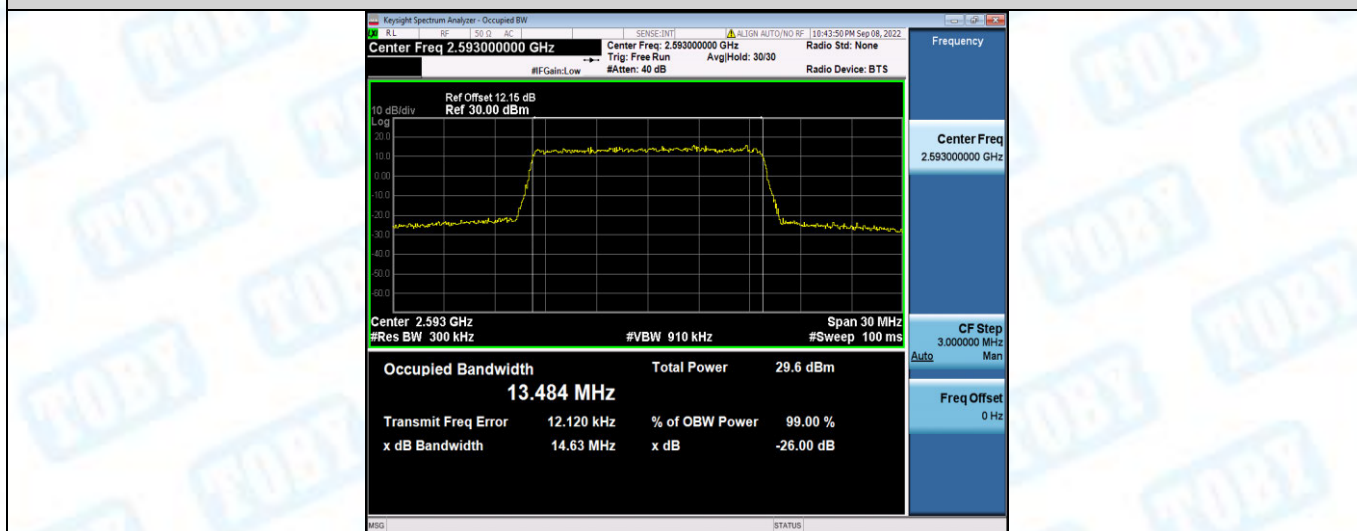

Band41-15MHz-QPSK-40620-75RB#0

Band41-15MHz-QPSK-41515-75RB#0