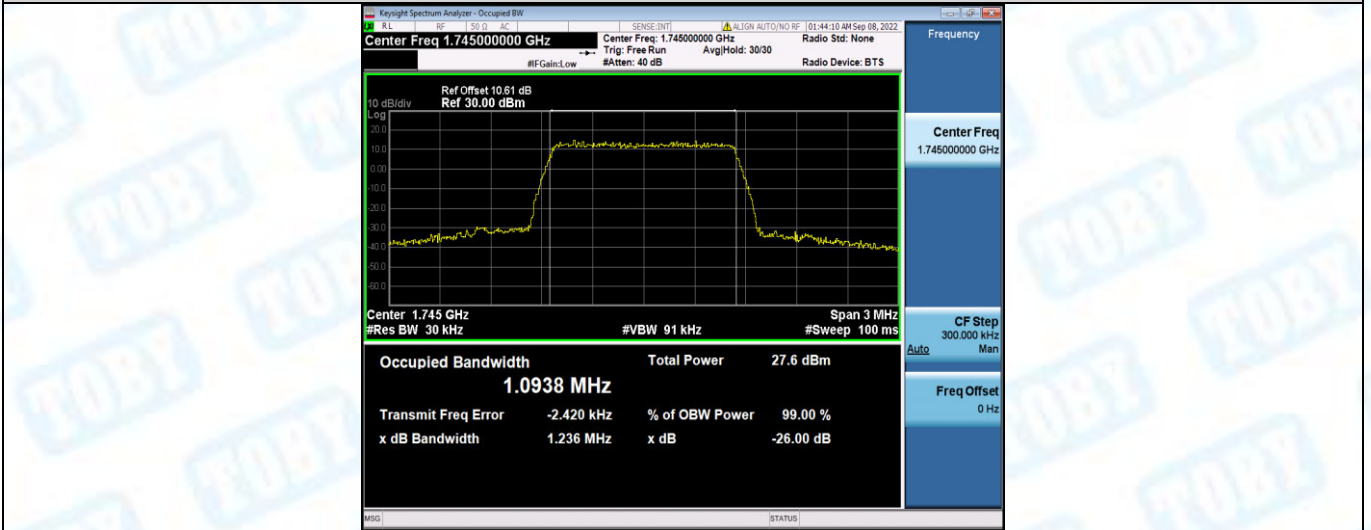

Band66-1.4MHz-16QAM-132322-6RB#0

Band66-1.4MHz-16QAM-132665-6RB#0