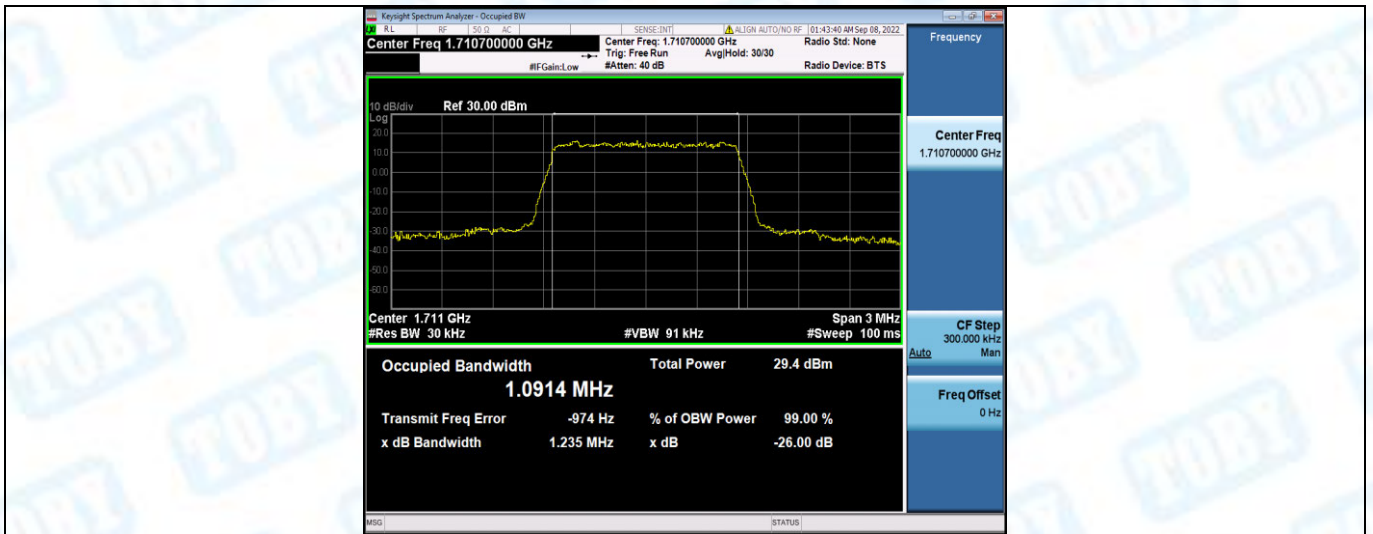

Band41-20MHz-QPSK-40620-100RB#0

Band41-20MHz-QPSK-41490-100RB#0

Band41-20MHz-16QAM-39750-100RB#0

Band41-20MHz-16QAM-40620-100RB#0

Band41-20MHz-16QAM-41490-100RB#0

Band66-1.4MHz-QPSK-131979-6RB#0

Band66-1.4MHz-QPSK-132322-6RB#0