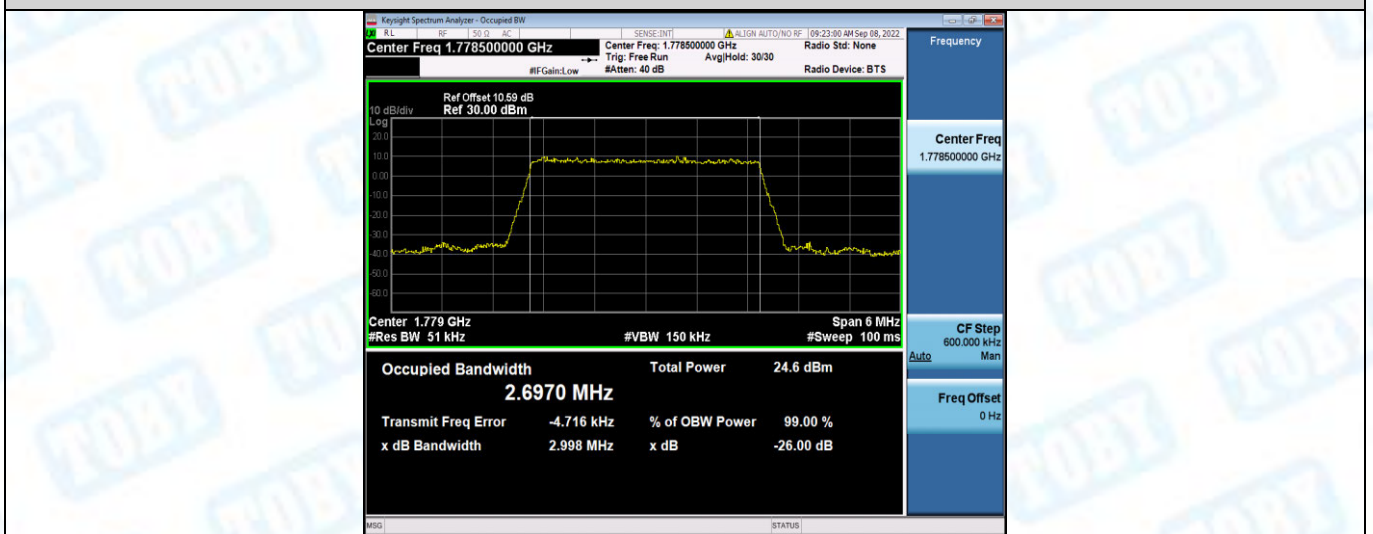

Band66-3MHz-16QAM-132657-15RB#0

Band66-5MHz-QPSK-131997-25RB#0