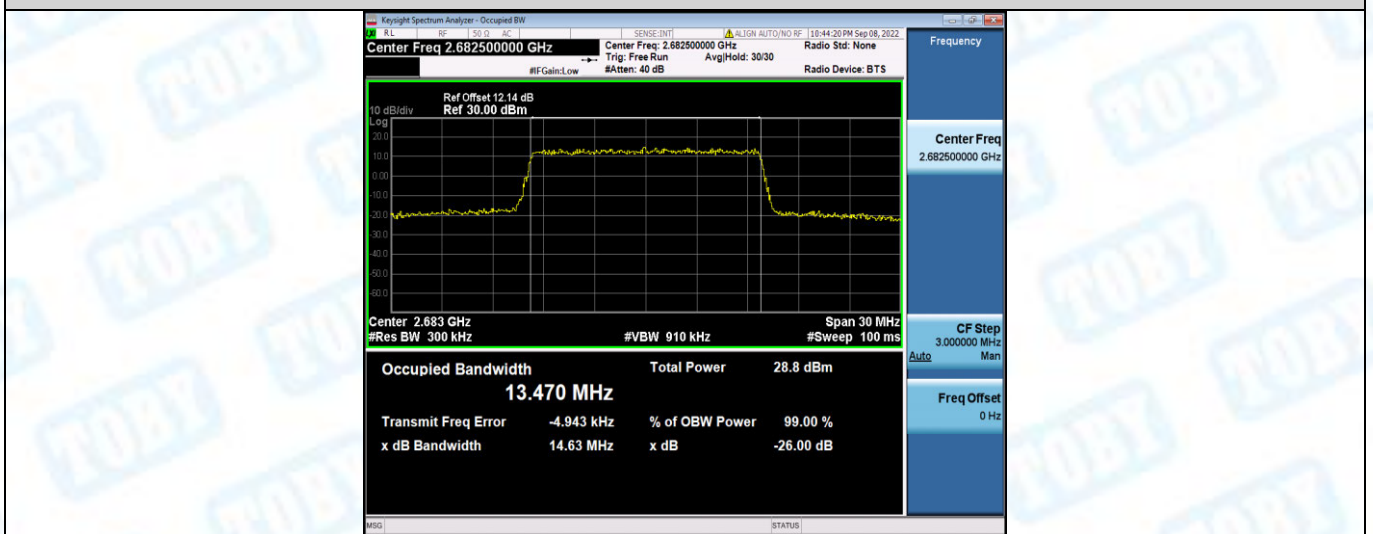

Band41-15MHz-QPSK-39725-75RB#0

Band41-15MHz-QPSK-40620-75RB#0

Band41-15MHz-QPSK-41515-75RB#0

Band41-15MHz-16QAM-39725-75RB#0

Band41-15MHz-16QAM-40620-75RB#0

Band41-15MHz-16QAM-41515-75RB#0

Band41-20MHz-QPSK-39750-100RB#0