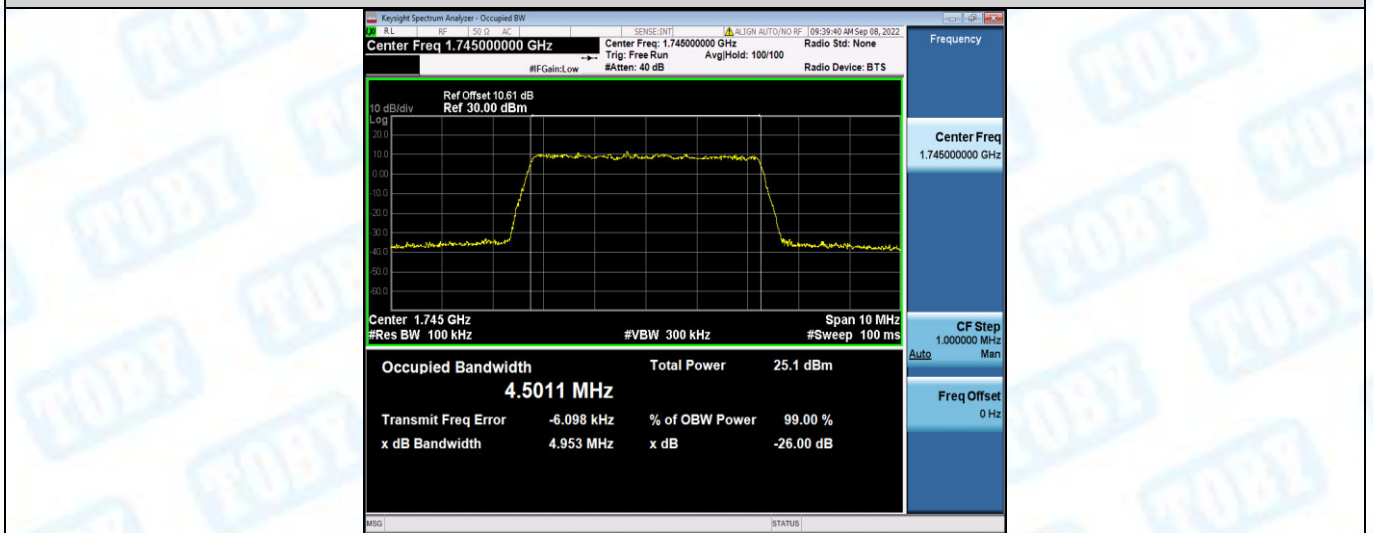

Band66-5MHz-16QAM-132322-25RB#0

Band66-5MHz-16QAM-132647-25RB#0