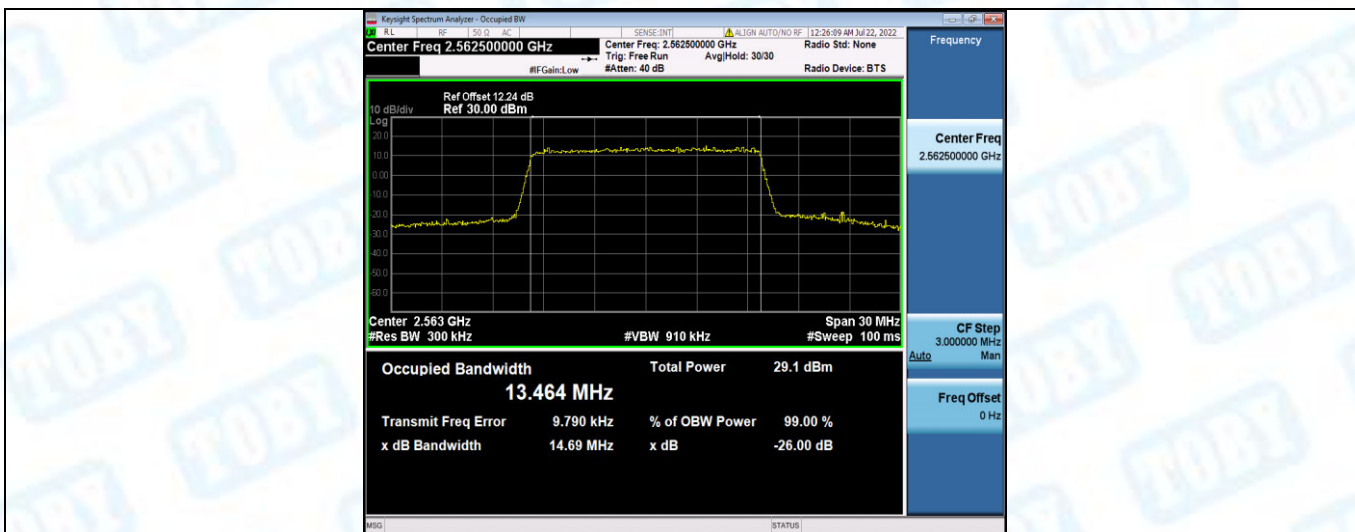

Band7-15MHz-16QAM-20825-75RB#0

Band7-15MHz-16QAM-21100-75RB#0

Band7-15MHz-16QAM-21375-75RB#0

Band7-20MHz-QPSK-20850-100RB#0

Band7-20MHz-QPSK-21100-100RB#0

Band7-20MHz-QPSK-21350-100RB#0

Band7-20MHz-16QAM-20850-100RB#0