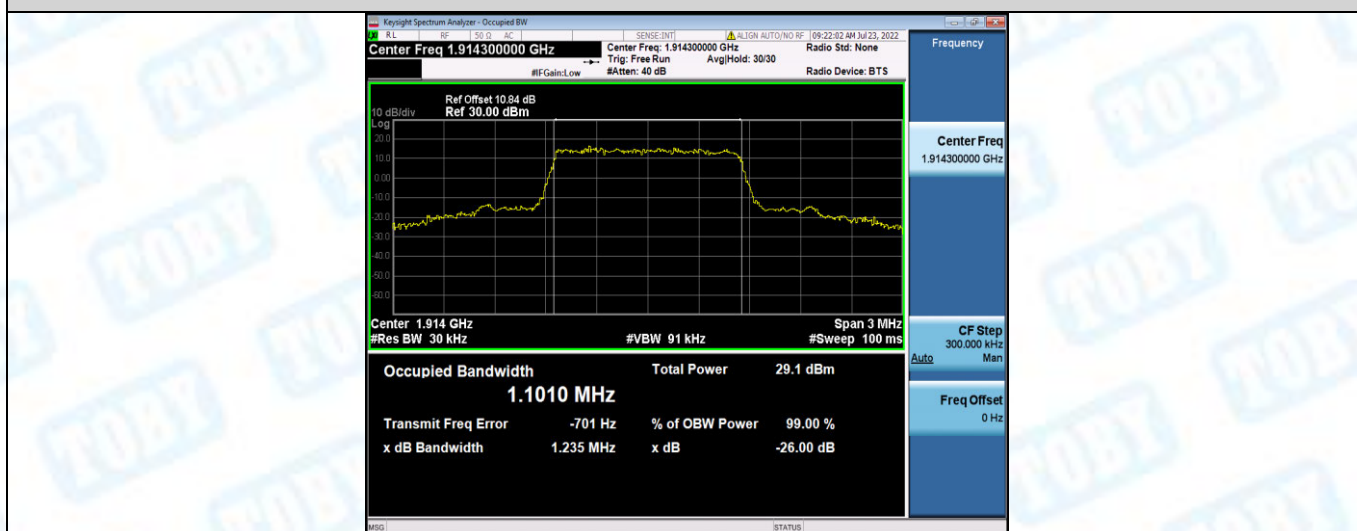

Band25-1.4MHz-QPSK-26683-6RB#0

Band25-1.4MHz-16QAM-26047-6RB#0