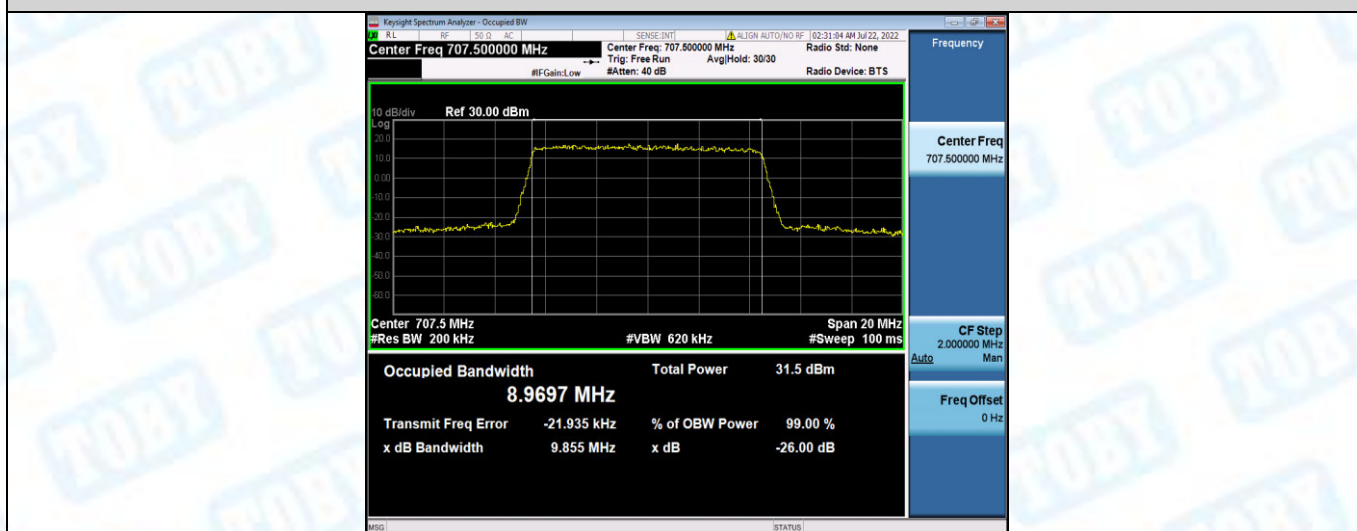

Band12-10MHz-QPSK-23095-50RB#0

Band12-10MHz-QPSK-23130-50RB#0