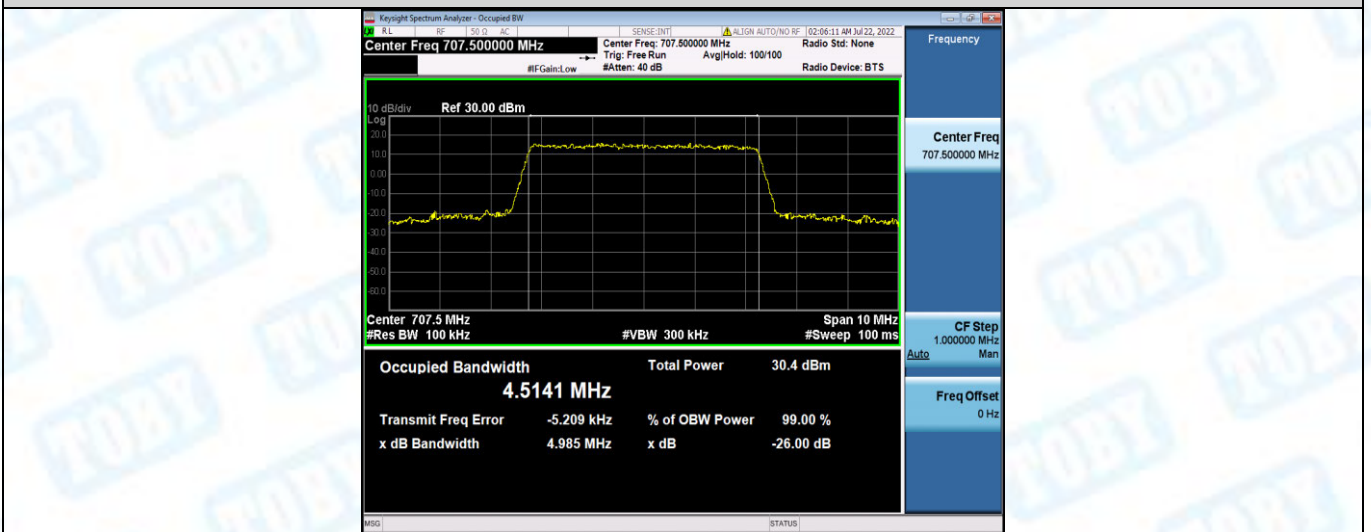

Band12-1.4MHz-16QAM-23173-6RB#0

Band12-5MHz-QPSK-23035-25RB#0

Band12-5MHz-QPSK-23095-25RB#0

Band12-5MHz-QPSK-23155-25RB#0

Band12-5MHz-16QAM-23035-25RB#0

Band12-5MHz-16QAM-23095-25RB#0

Band12-5MHz-16QAM-23155-25RB#0