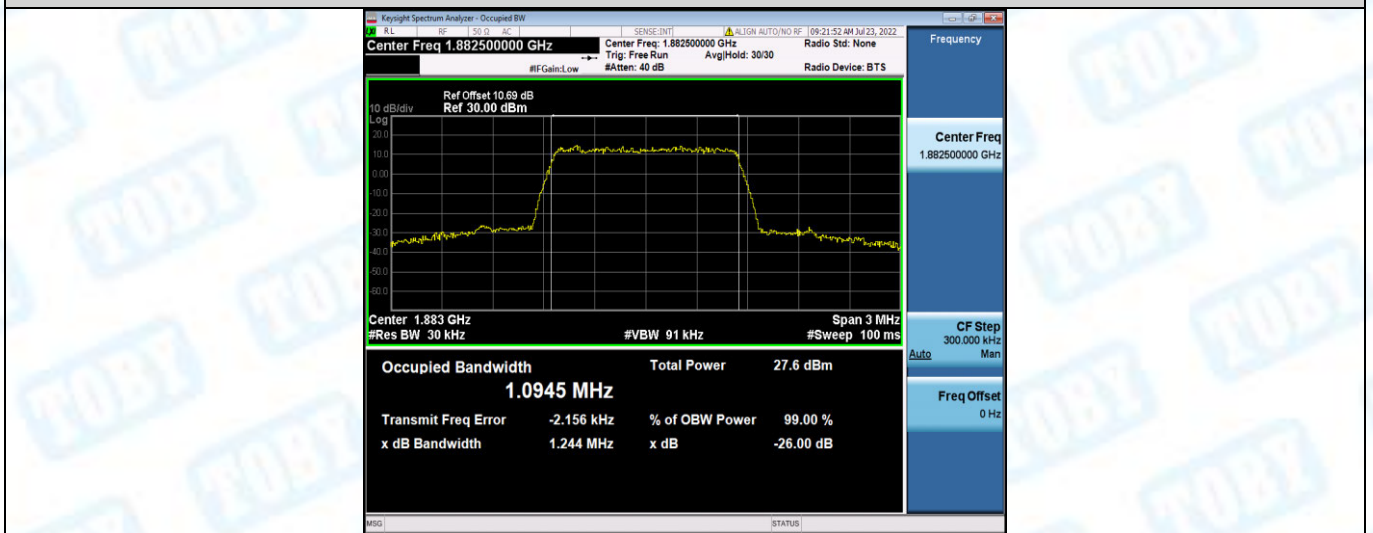

Band25-1.4MHz-16QAM-26365-6RB#0

Band25-1.4MHz-16QAM-26683-6RB#0