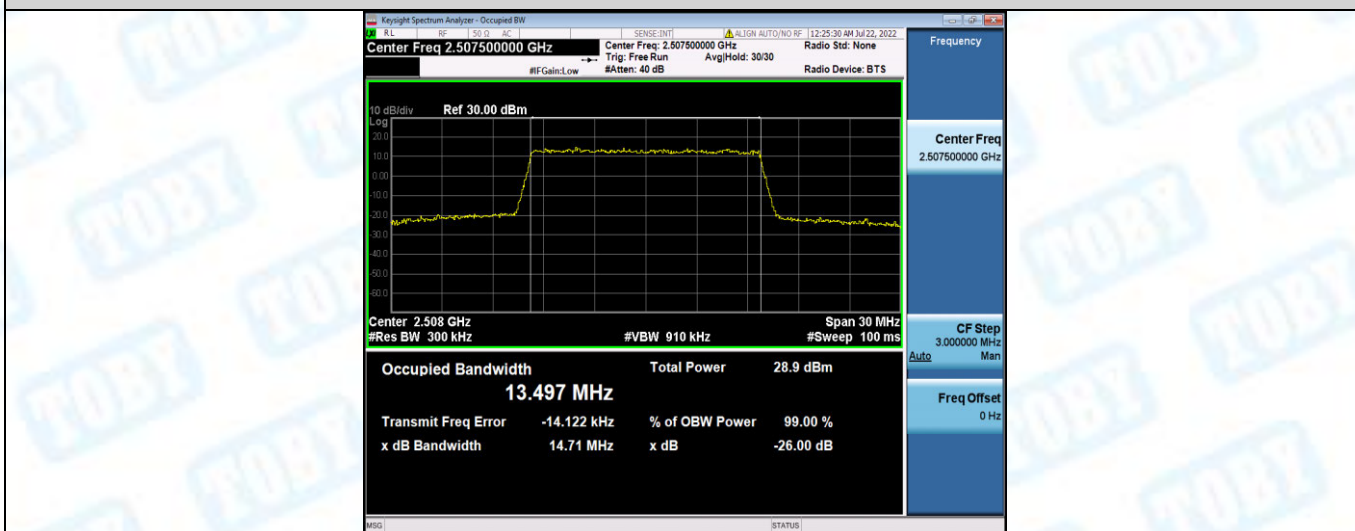

Band7-15MHz-16QAM-20825-75RB#0

Band7-15MHz-16QAM-21100-75RB#0

Band7-15MHz-16QAM-21375-75RB#0

Band7-20MHz-QPSK-20850-100RB#0

Band7-20MHz-QPSK-21100-100RB#0

Band7-20MHz-QPSK-21350-100RB#0

Band7-20MHz-16QAM-20850-100RB#0