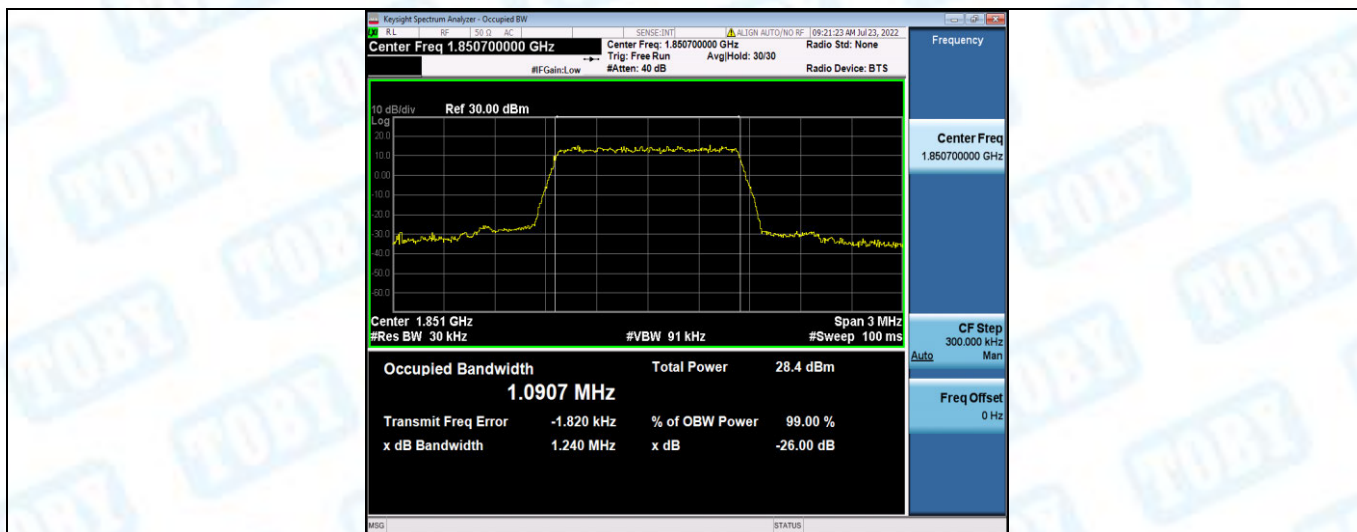

Band17-10MHz-QPSK-23790-50RB#0

Band17-10MHz-QPSK-23800-50RB#0

Band17-10MHz-16QAM-23780-50RB#0

Band17-10MHz-16QAM-23790-50RB#0

Band17-10MHz-16QAM-23800-50RB#0

Band25-1.4MHz-QPSK-26047-6RB#0

Band25-1.4MHz-QPSK-26365-6RB#0