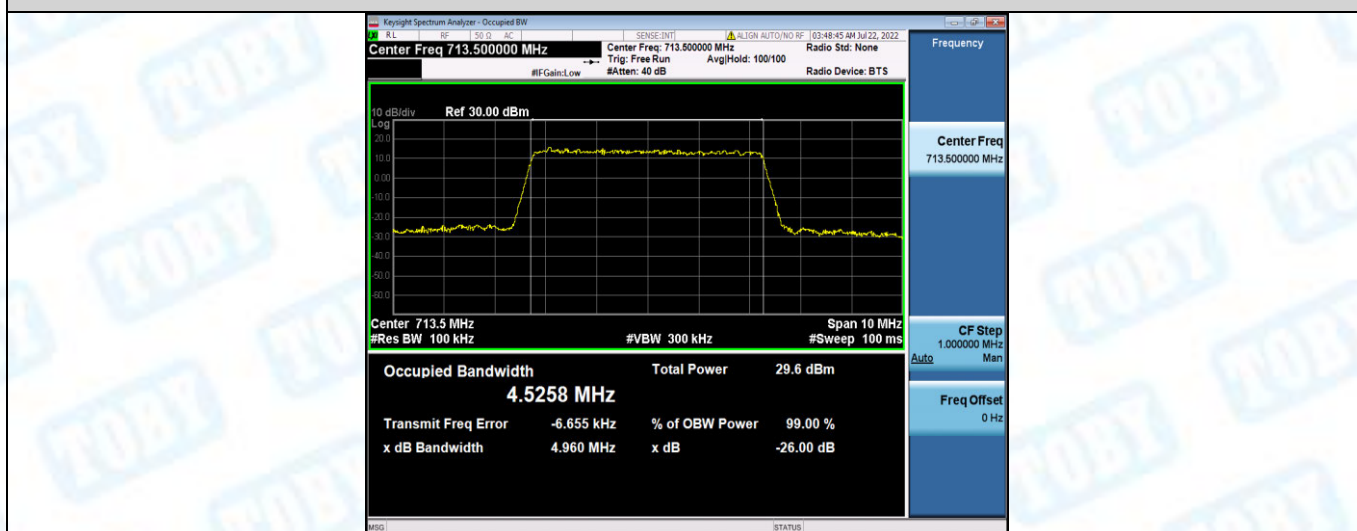

Band17-5MHz-QPSK-23755-25RB#0

Band17-5MHz-QPSK-23790-25RB#0

Band17-5MHz-QPSK-23825-25RB#0

Band17-5MHz-16QAM-23755-25RB#0

Band17-5MHz-16QAM-23790-25RB#0

Band17-5MHz-16QAM-23825-25RB#0

Band17-10MHz-QPSK-23780-50RB#0