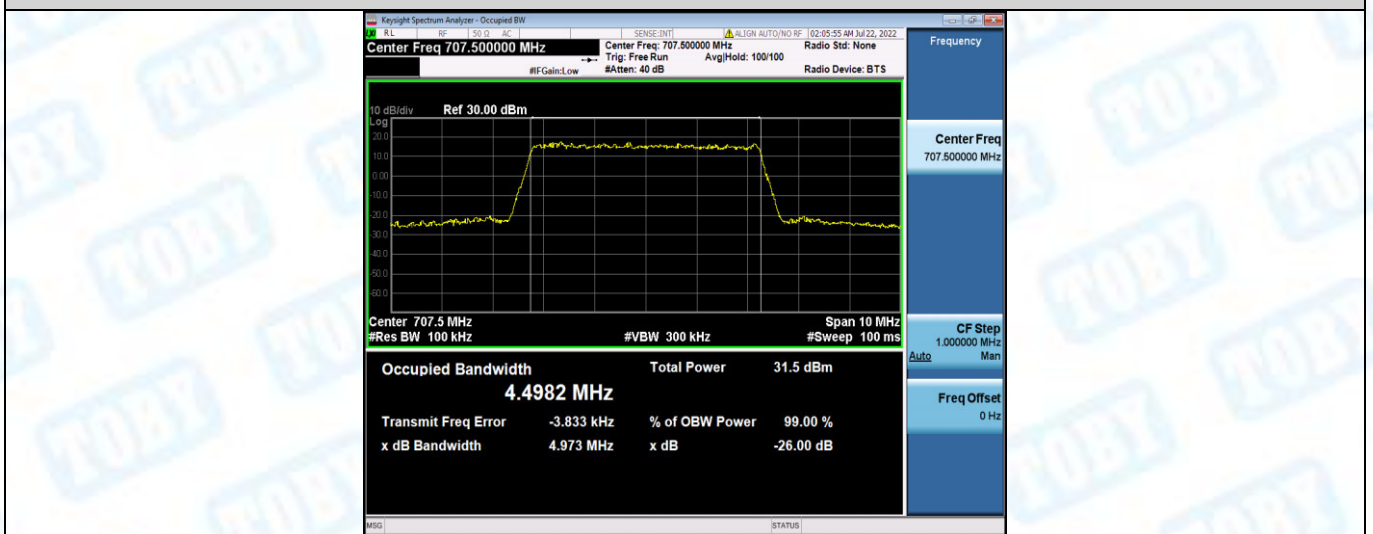

Band12-1.4MHz-16QAM-23173-6RB#0

Band12-5MHz-QPSK-23035-25RB#0

Band12-5MHz-QPSK-23095-25RB#0

Band12-5MHz-QPSK-23155-25RB#0

Band12-5MHz-16QAM-23035-25RB#0

Band12-5MHz-16QAM-23095-25RB#0

Band12-5MHz-16QAM-23155-25RB#0