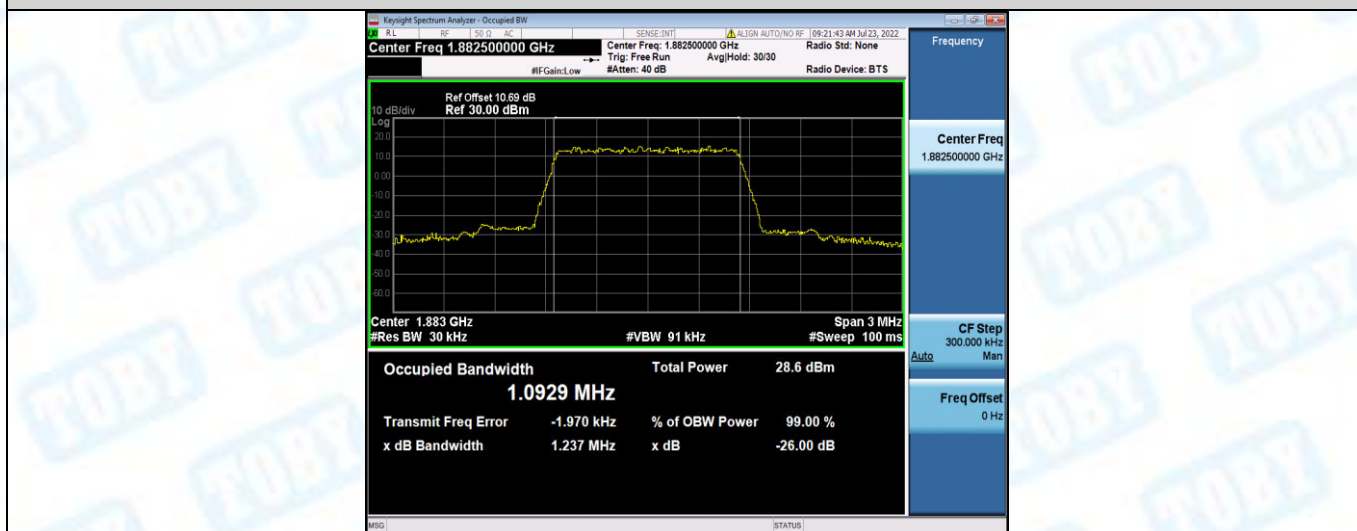

Band17-10MHz-QPSK-23790-50RB#0

Band17-10MHz-QPSK-23800-50RB#0

Band17-10MHz-16QAM-23780-50RB#0

Band17-10MHz-16QAM-23790-50RB#0

Band17-10MHz-16QAM-23800-50RB#0

Band25-1.4MHz-QPSK-26047-6RB#0

Band25-1.4MHz-QPSK-26365-6RB#0