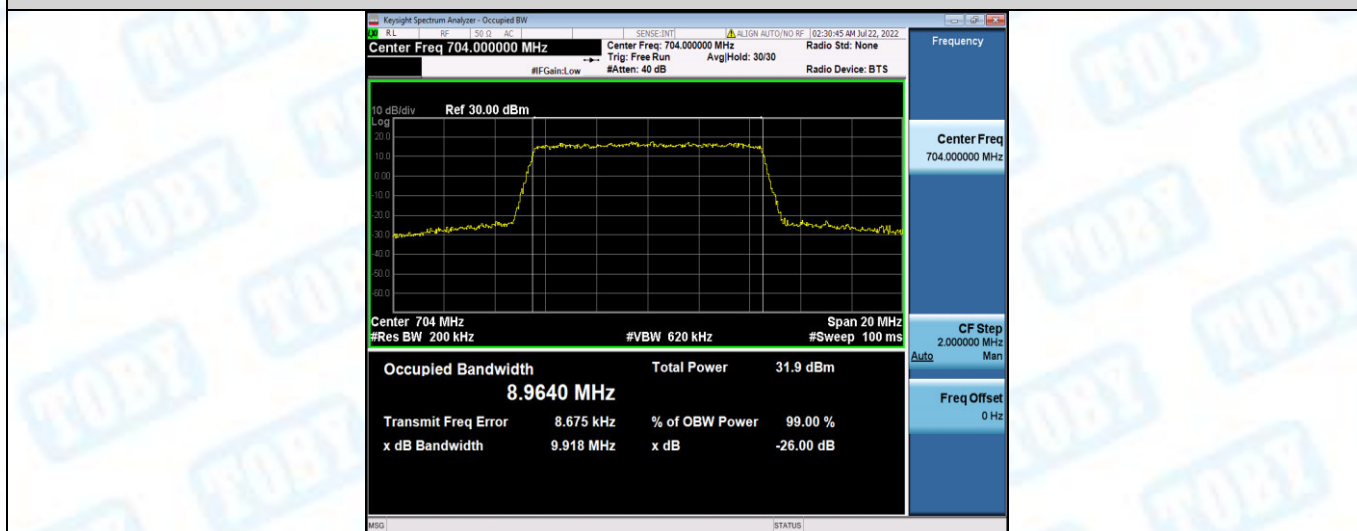

Band12-10MHz-QPSK-23060-50RB#0

Band12-10MHz-QPSK-23095-50RB#0