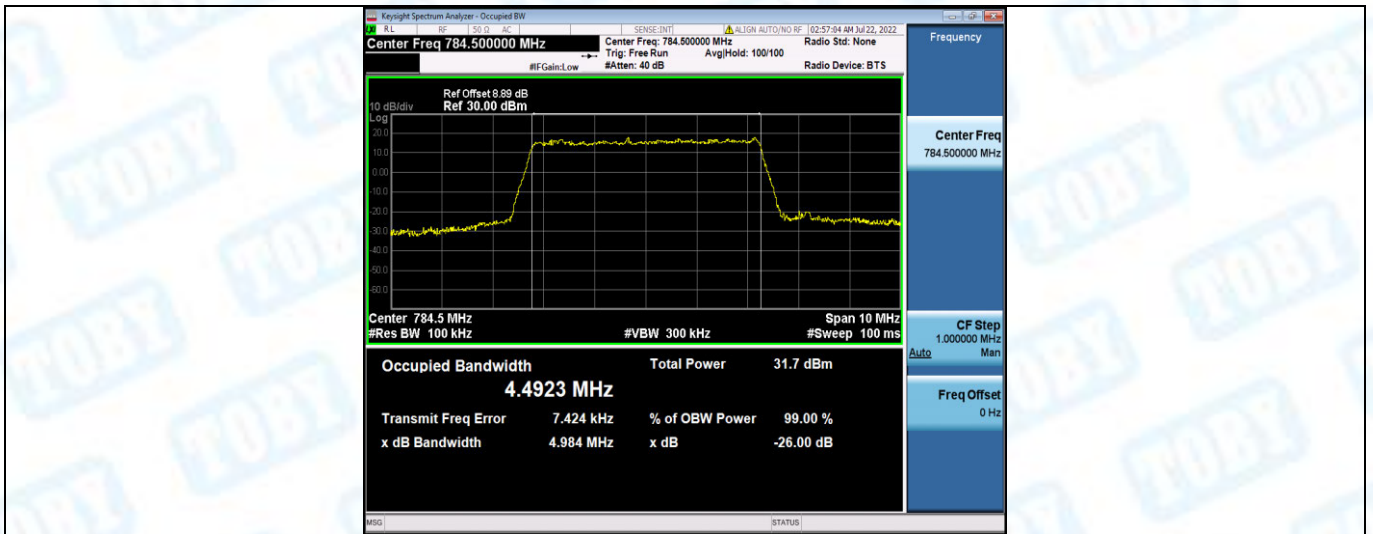

Band13-5MHz-QPSK-23255-25RB#0

Band13-5MHz-16QAM-23205-25RB#0