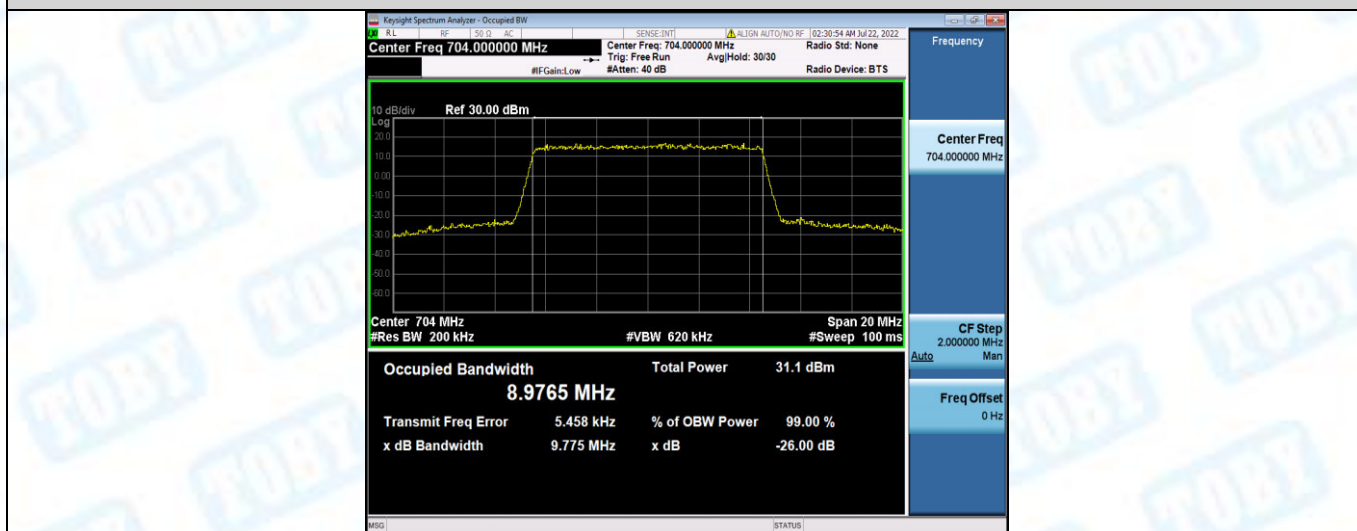

Band12-10MHz-QPSK-23060-50RB#0

Band12-10MHz-QPSK-23095-50RB#0

Band12-10MHz-QPSK-23130-50RB#0

Band12-10MHz-16QAM-23060-50RB#0

Band12-10MHz-16QAM-23095-50RB#0

Band12-10MHz-16QAM-23130-50RB#0

Band13-5MHz-QPSK-23205-25RB#0