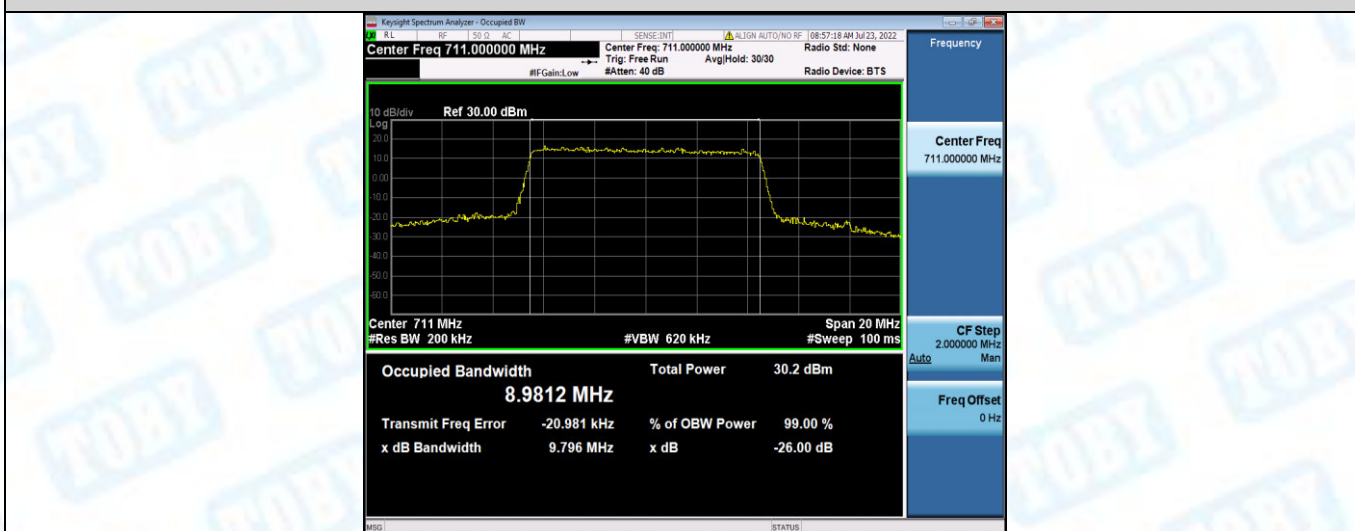

Band17-10MHz-QPSK-23790-50RB#0

Band17-10MHz-QPSK-23800-50RB#0

Band17-10MHz-16QAM-23780-50RB#0

Band17-10MHz-16QAM-23790-50RB#0

Band17-10MHz-16QAM-23800-50RB#0

Band25-1.4MHz-QPSK-26047-6RB#0

Band25-1.4MHz-QPSK-26365-6RB#0