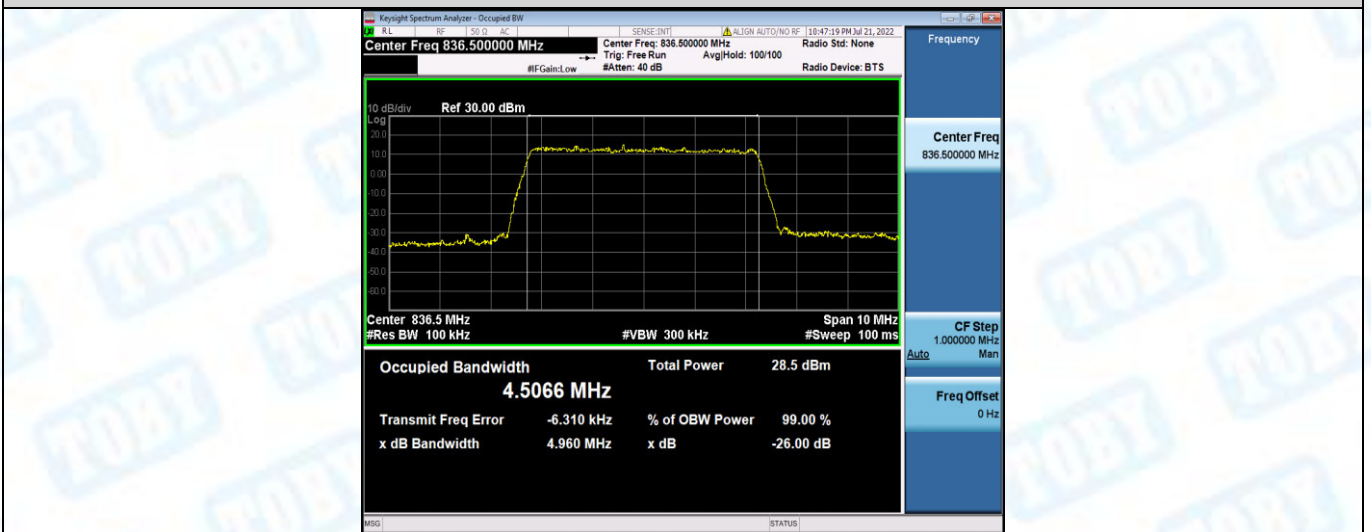

Band5-5MHz-16QAM-20525-25RB#0

Band5-5MHz-16QAM-20625-25RB#0