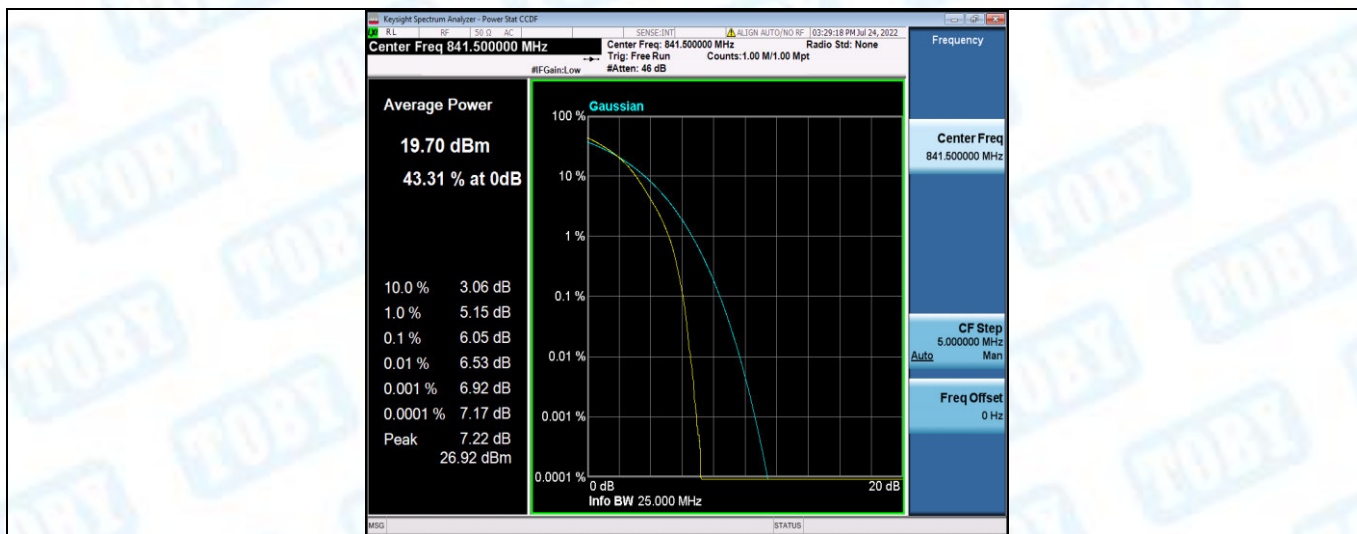

### 3: 26dB Bandwidth and Occupied Bandwidth