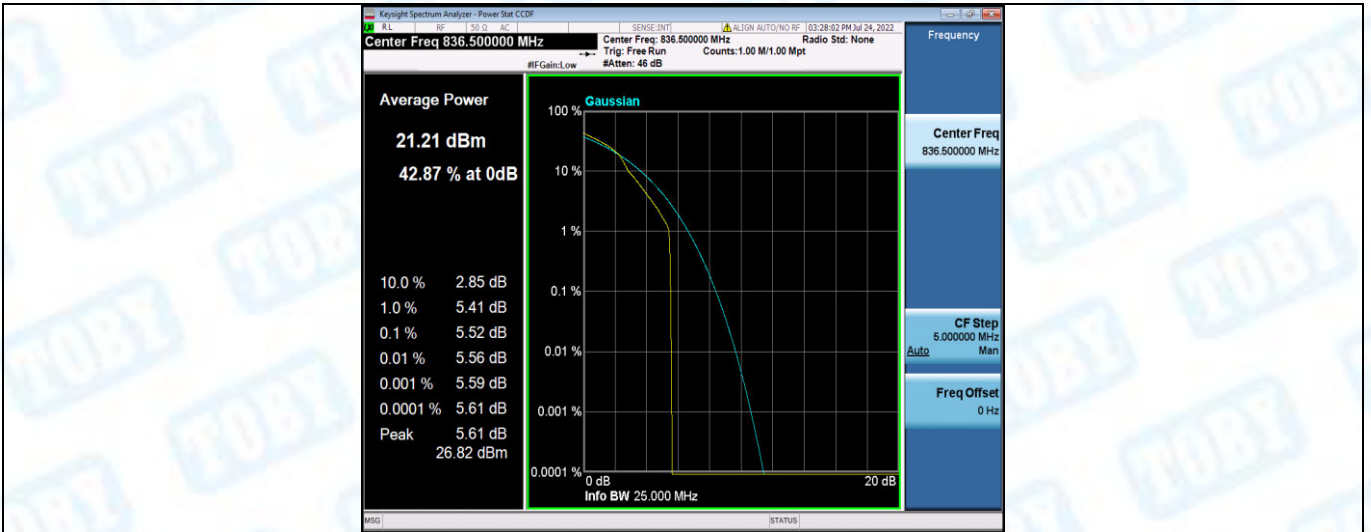

Band26-15MHz-16QAM-26915-1RB#0