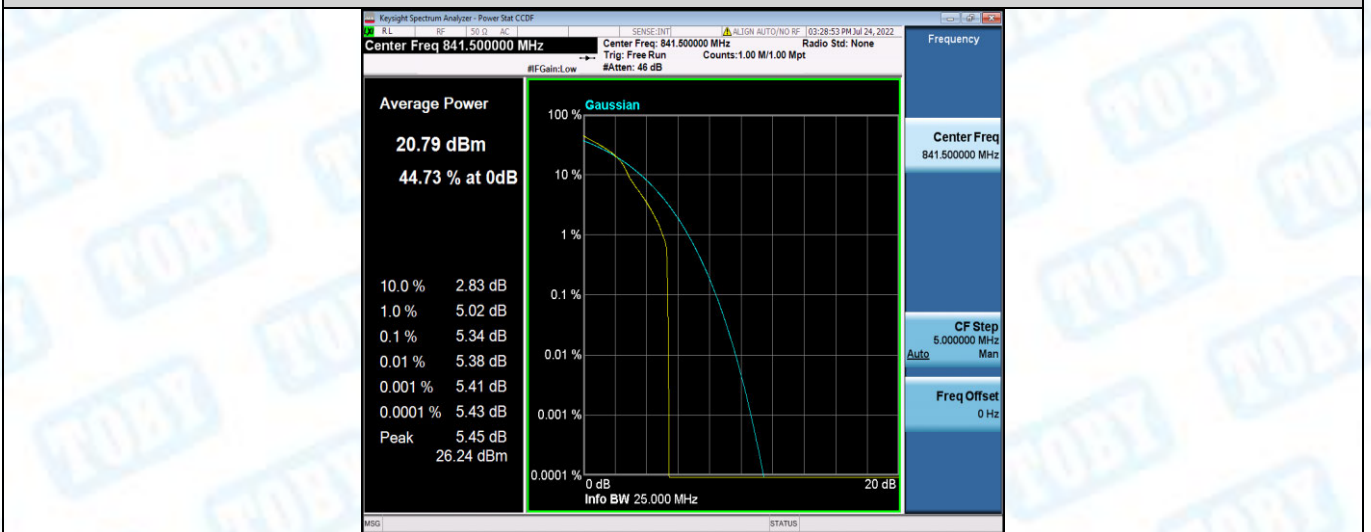

Band26-15MHz-16QAM-26965-1RB#0