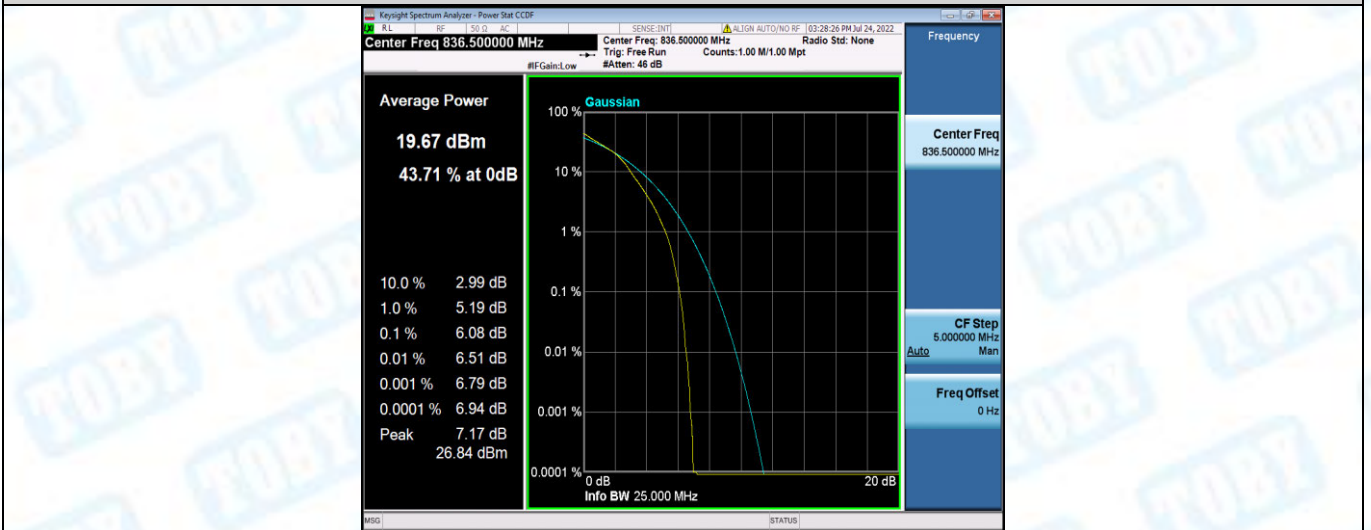

Band26-15MHz-16QAM-26915-75RB#0