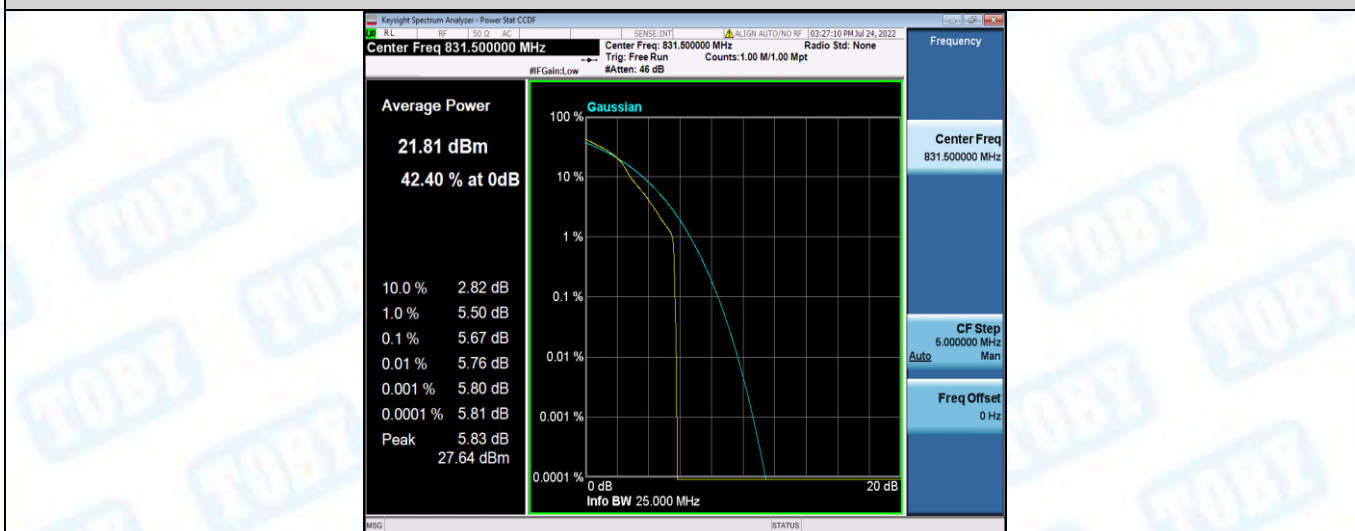

Band26-15MHz-QPSK-26915-1RB#0

Band26-15MHz-QPSK-26915-75RB#0

Band26-15MHz-QPSK-26965-1RB#0

Band26-15MHz-QPSK-26965-75RB#0

Band26-15MHz-16QAM-26865-1RB#0

Band26-15MHz-16QAM-26865-75RB#0

Band26-15MHz-16QAM-26915-1RB#0