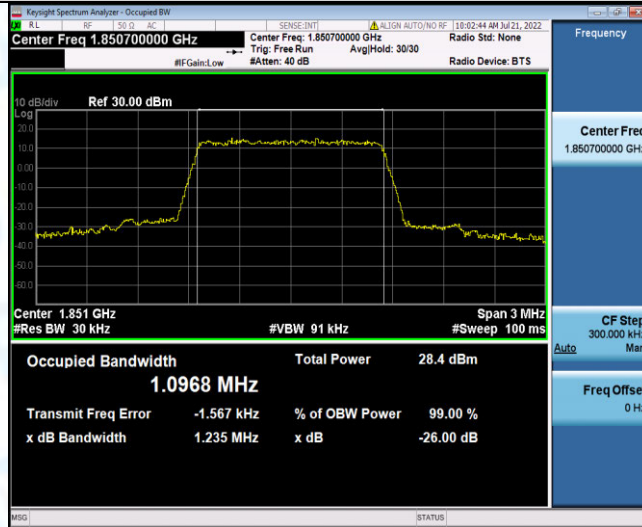

Test Graphs

Band2-1.4MHz-QPSK-18607-6RB#0