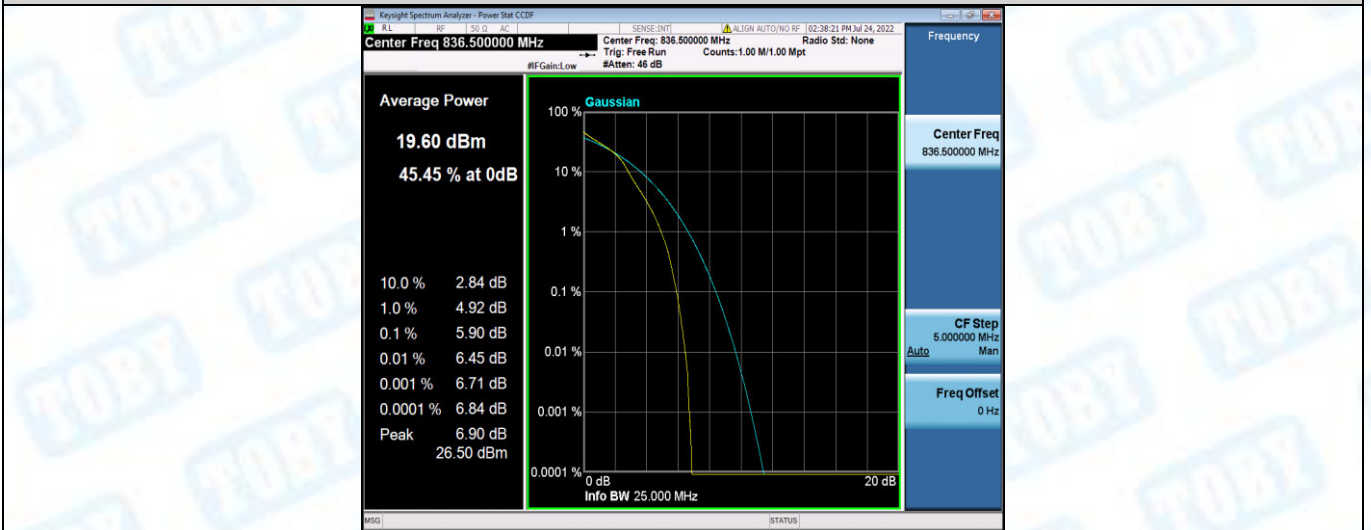

Band26-5MHz-QPSK-27015-25RB#0

Band26-5MHz-16QAM-26815-1RB#0

Band26-5MHz-16QAM-26815-25RB#0

Band26-5MHz-16QAM-26915-1RB#0

Band26-5MHz-16QAM-26915-25RB#0

Band26-5MHz-16QAM-27015-1RB#0

Band26-5MHz-16QAM-27015-25RB#0