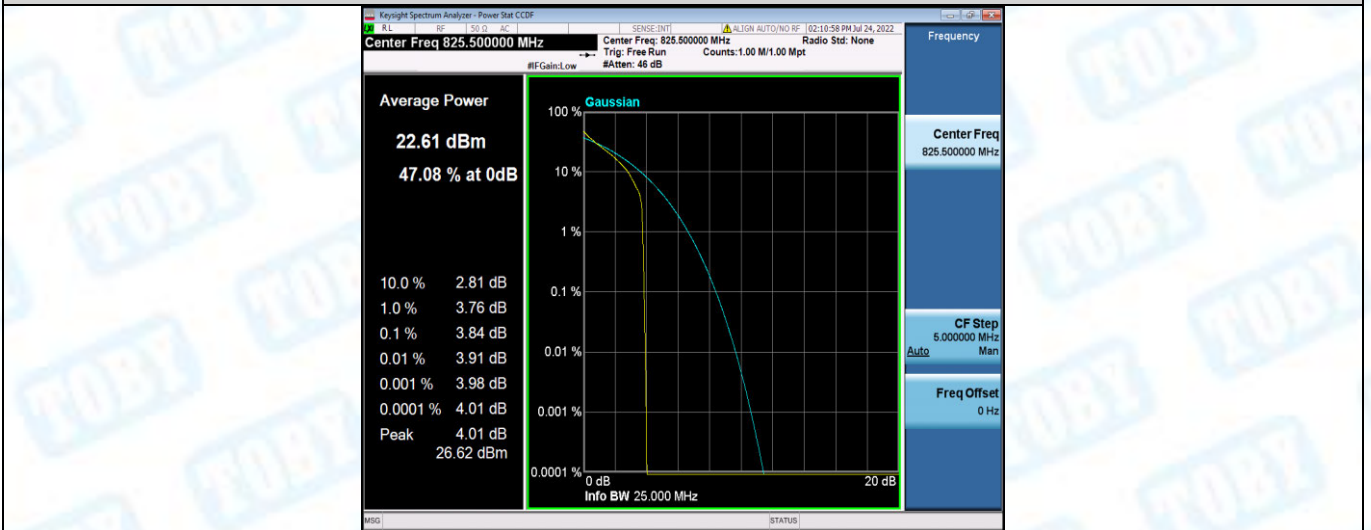

Band26-3MHz-QPSK-26805-1RB#0

Band26-3MHz-QPSK-26805-15RB#0