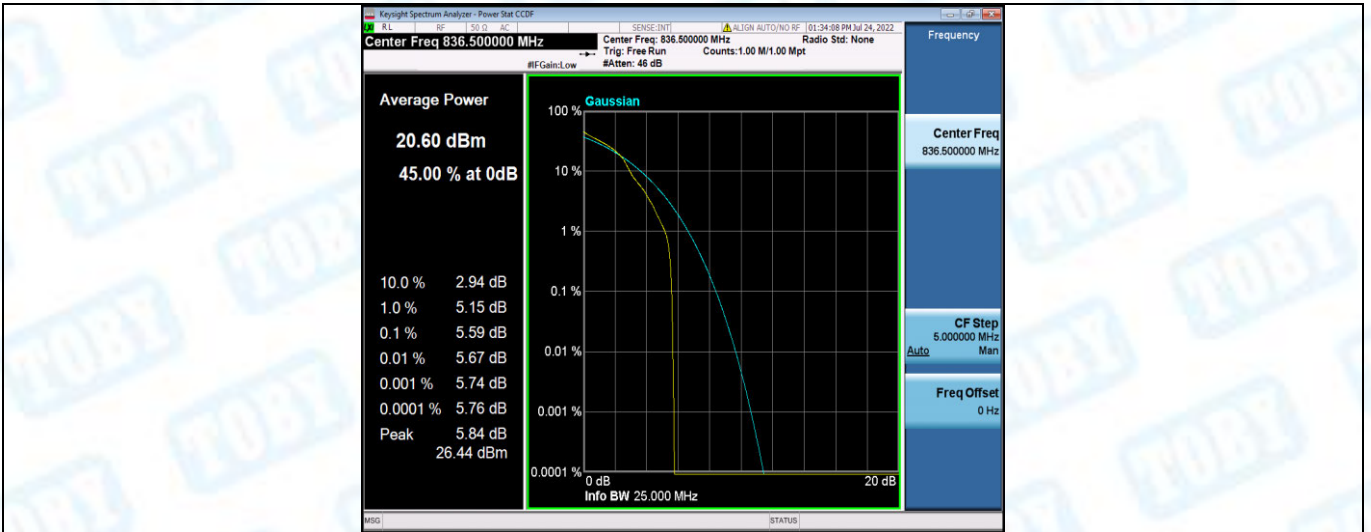

Band26-1.4MHz-QPSK-27033-6RB#0

Band26-1.4MHz-16QAM-26797-1RB#0

Band26-1.4MHz-16QAM-26797-6RB#0

Band26-1.4MHz-16QAM-26915-1RB#0

Band26-1.4MHz-16QAM-26915-6RB#0

Band26-1.4MHz-16QAM-27033-1RB#0

Band26-1.4MHz-16QAM-27033-6RB#0