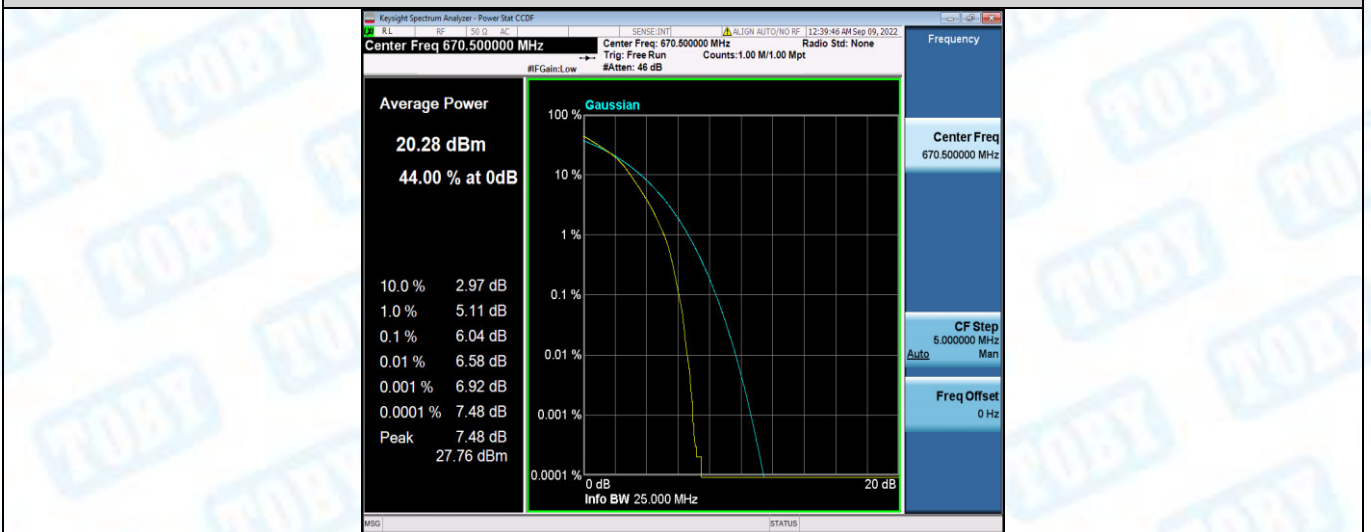

Band71-15MHz-16QAM-133197-75RB#0

Band71-15MHz-16QAM-133297-1RB#0