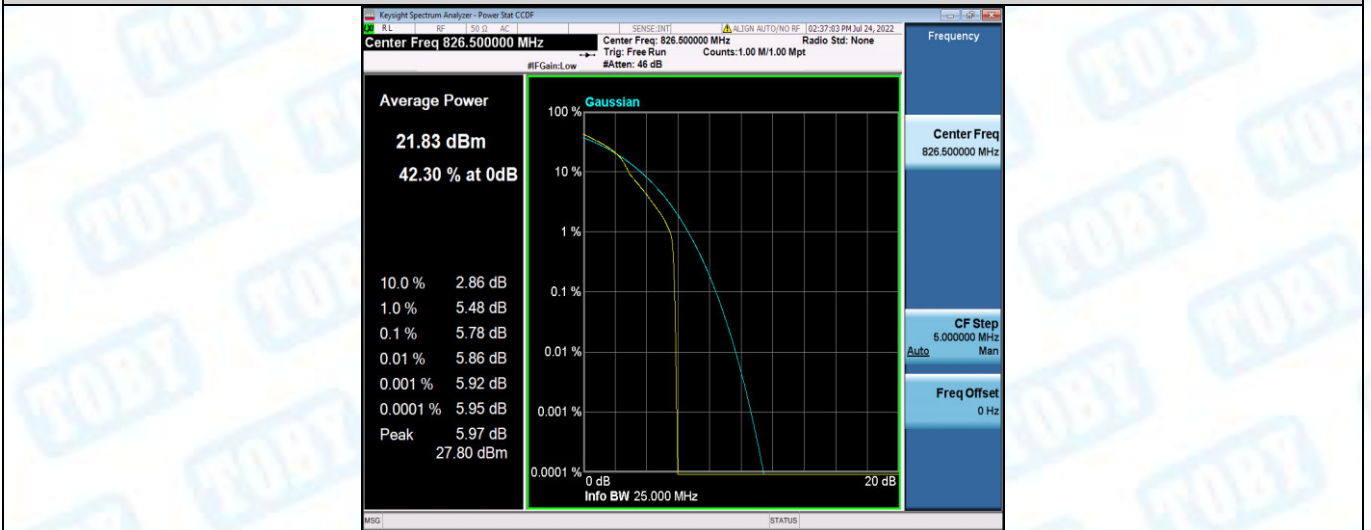

Band26-5MHz-16QAM-26815-1RB#0

Band26-5MHz-16QAM-26815-25RB#0