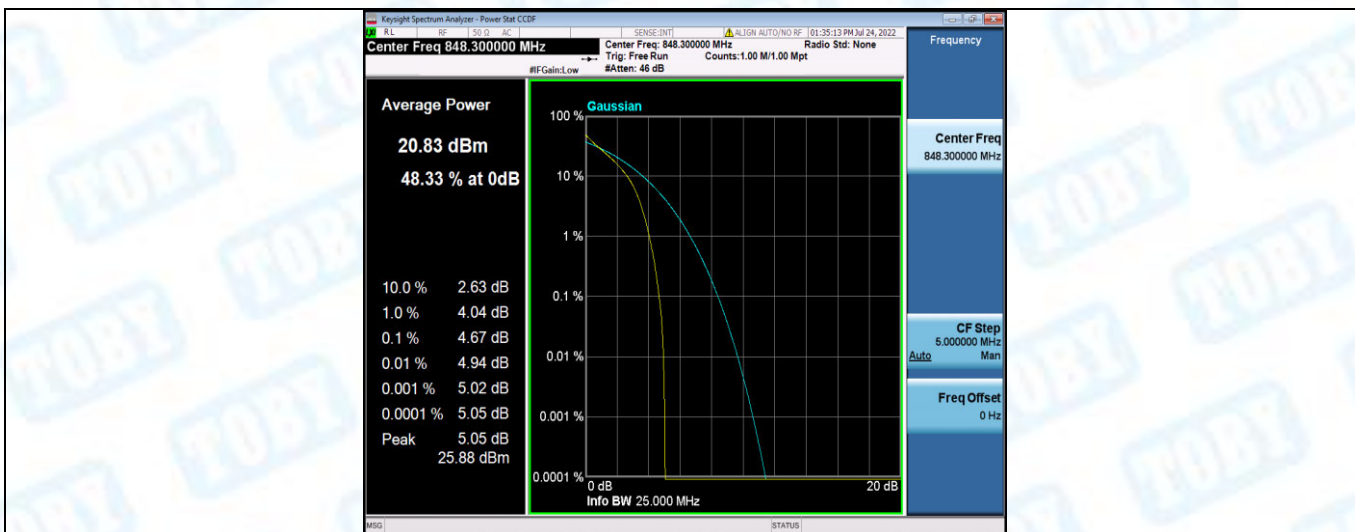

Band26-1.4MHz-QPSK-27033-6RB#0

Band26-1.4MHz-16QAM-26797-1RB#0