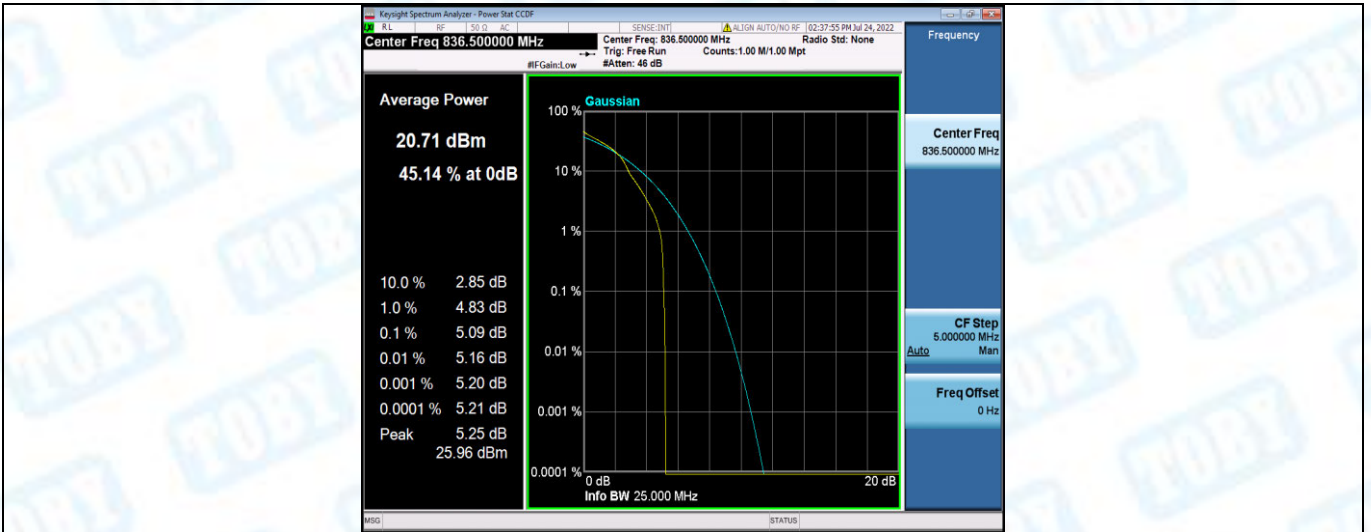

Band26-5MHz-QPSK-27015-25RB#0

Band26-5MHz-16QAM-26815-1RB#0

Band26-5MHz-16QAM-26815-25RB#0

Band26-5MHz-16QAM-26915-1RB#0

Band26-5MHz-16QAM-26915-25RB#0

Band26-5MHz-16QAM-27015-1RB#0

Band26-5MHz-16QAM-27015-25RB#0