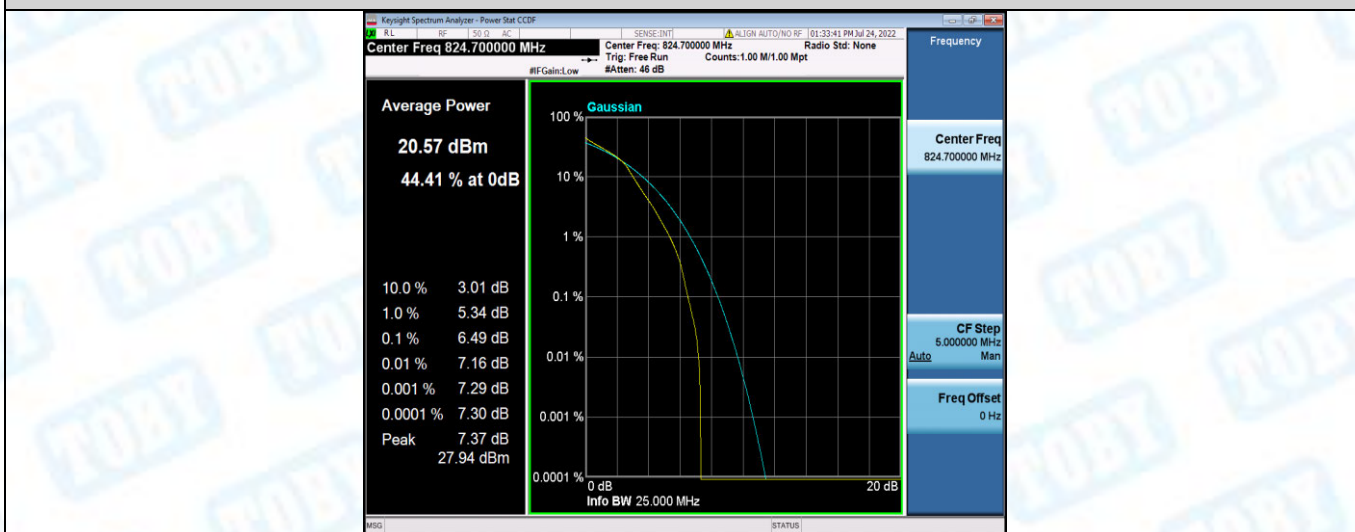

Band26-1.4MHz-16QAM-26797-6RB#0

Band26-1.4MHz-16QAM-26915-1RB#0