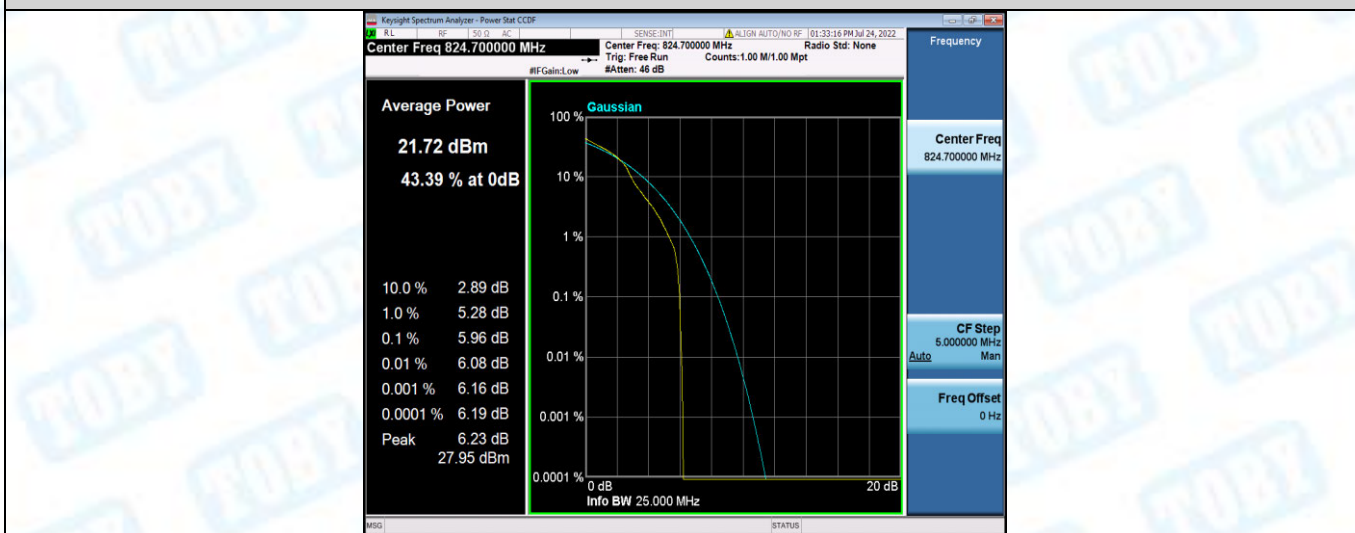

Band26-1.4MHz-16QAM-26797-1RB#0

Band26-1.4MHz-16QAM-26797-6RB#0