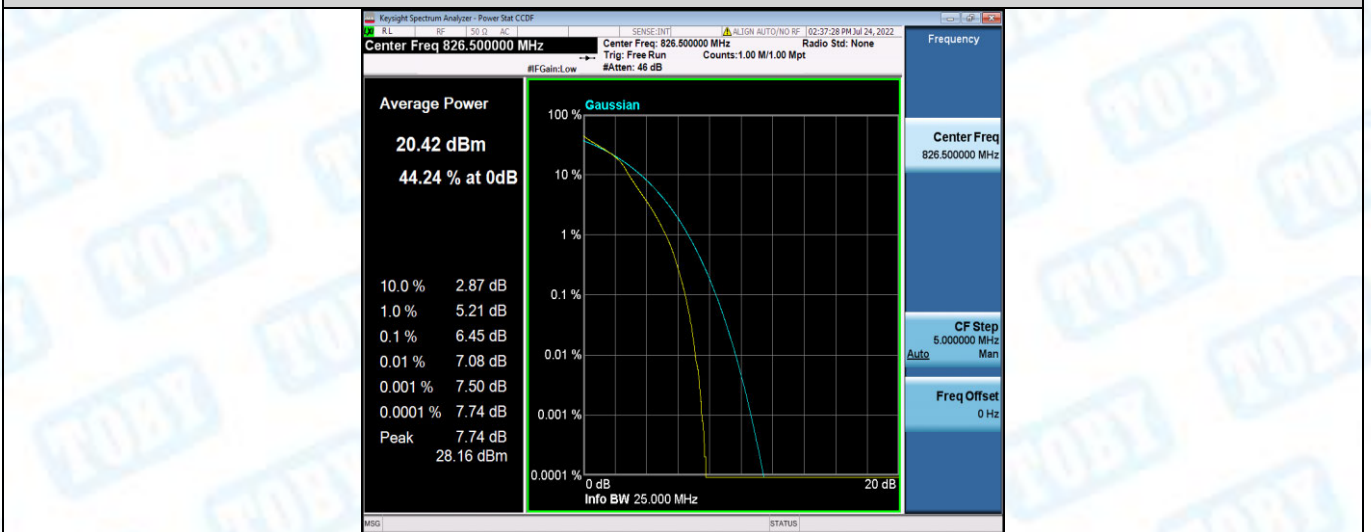

Band26-5MHz-16QAM-26815-25RB#0

Band26-5MHz-16QAM-26915-1RB#0