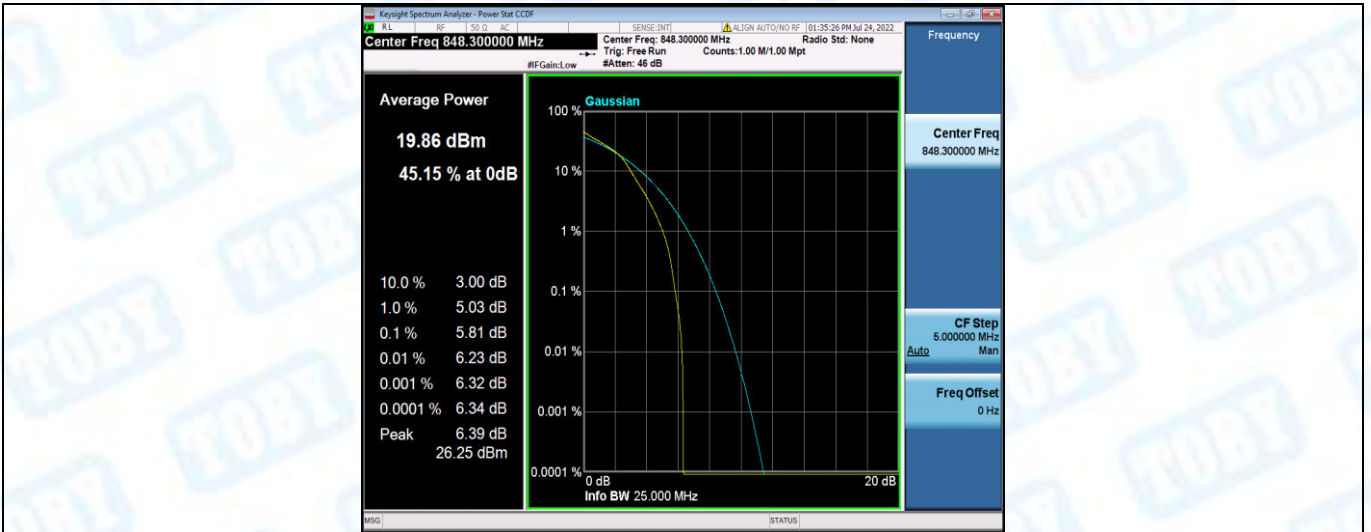

Band26-1.4MHz-QPSK-27033-6RB#0

Band26-1.4MHz-16QAM-26797-1RB#0

Band26-1.4MHz-16QAM-26797-6RB#0

Band26-1.4MHz-16QAM-26915-1RB#0

Band26-1.4MHz-16QAM-26915-6RB#0

Band26-1.4MHz-16QAM-27033-1RB#0

Band26-1.4MHz-16QAM-27033-6RB#0