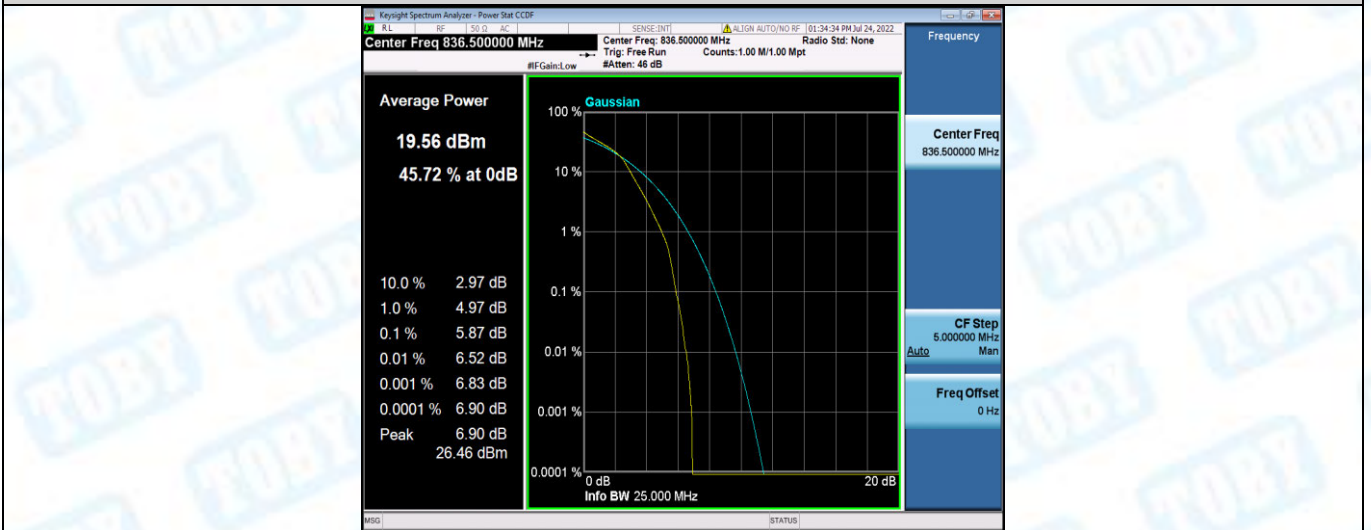

Band26-1.4MHz-QPSK-27033-6RB#0

Band26-1.4MHz-16QAM-26797-1RB#0

Band26-1.4MHz-16QAM-26797-6RB#0

Band26-1.4MHz-16QAM-26915-1RB#0

Band26-1.4MHz-16QAM-26915-6RB#0

Band26-1.4MHz-16QAM-27033-1RB#0

Band26-1.4MHz-16QAM-27033-6RB#0