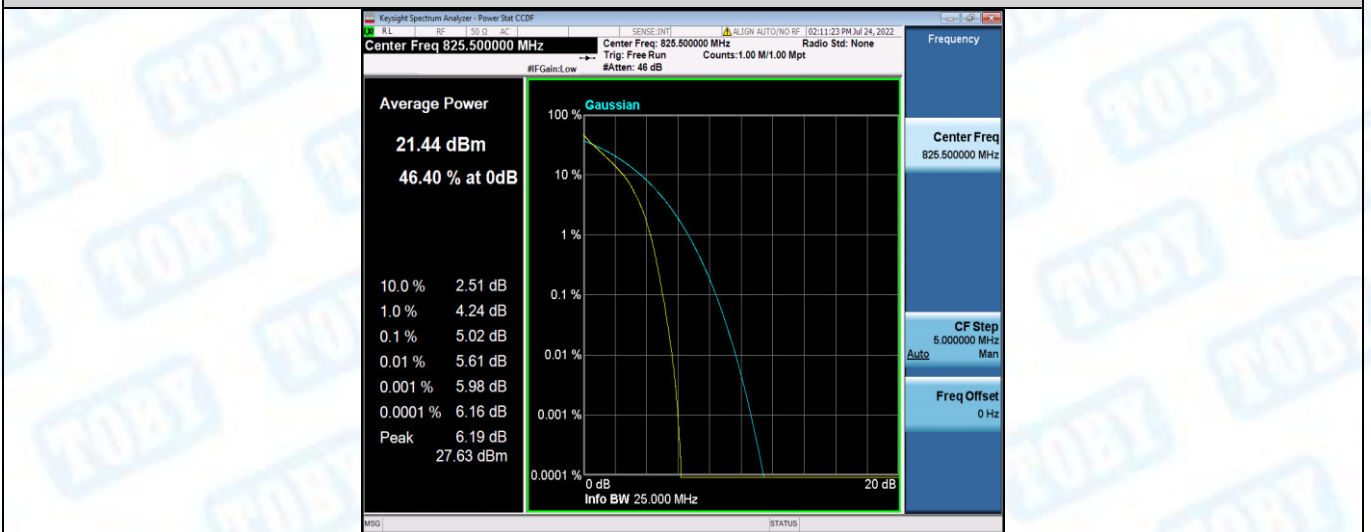

Band26-3MHz-QPSK-26805-15RB#0

Band26-3MHz-QPSK-26915-1RB#0