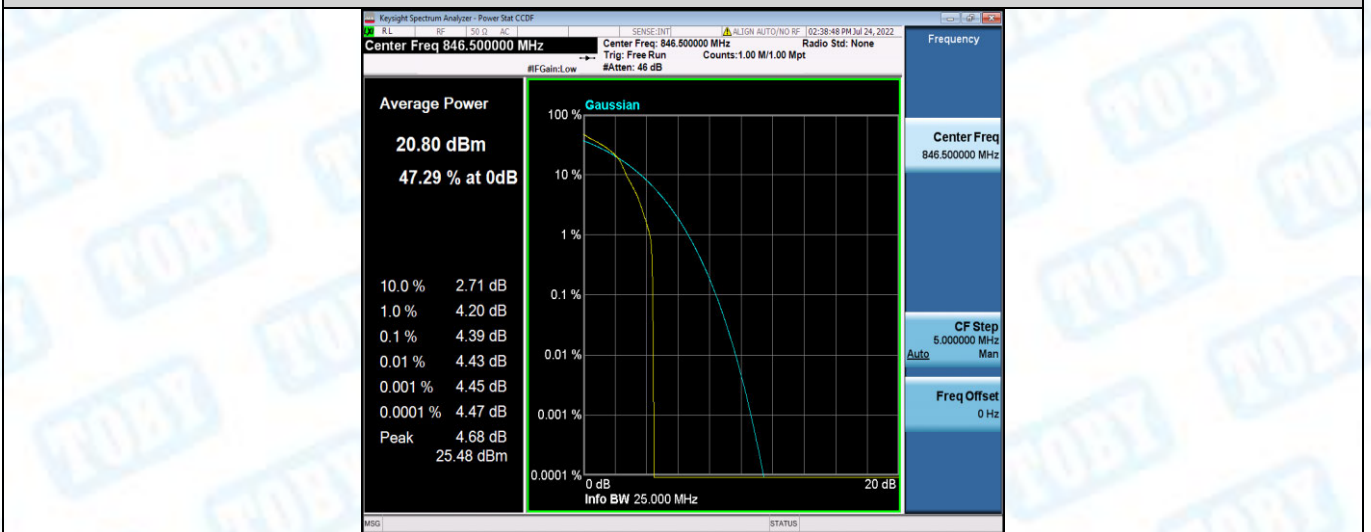

Band26-5MHz-QPSK-27015-25RB#0

Band26-5MHz-16QAM-26815-1RB#0

Band26-5MHz-16QAM-26815-25RB#0

Band26-5MHz-16QAM-26915-1RB#0

Band26-5MHz-16QAM-26915-25RB#0

Band26-5MHz-16QAM-27015-1RB#0

Band26-5MHz-16QAM-27015-25RB#0