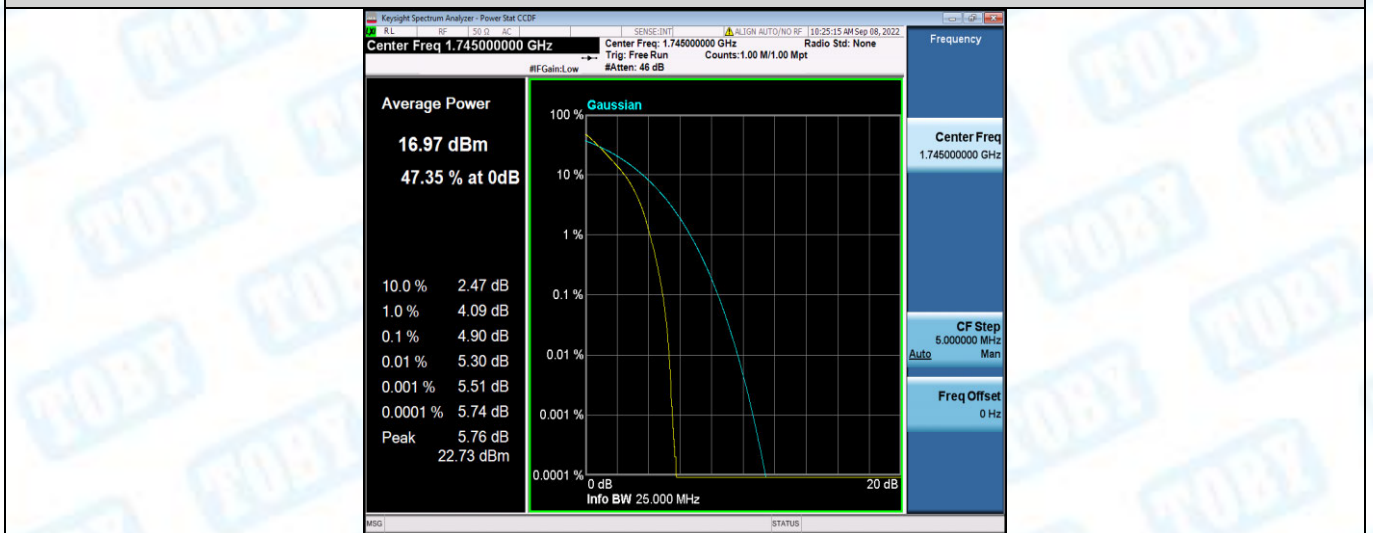

Band66-10MHz-16QAM-132622-1RB#0

Band66-10MHz-16QAM-132622-50RB#0

Band66-15MHz-QPSK-132047-1RB#0

Band66-15MHz-QPSK-132047-75RB#0

Band66-15MHz-QPSK-132322-1RB#0

Band66-15MHz-QPSK-132322-75RB#0

Band66-15MHz-QPSK-132597-1RB#0