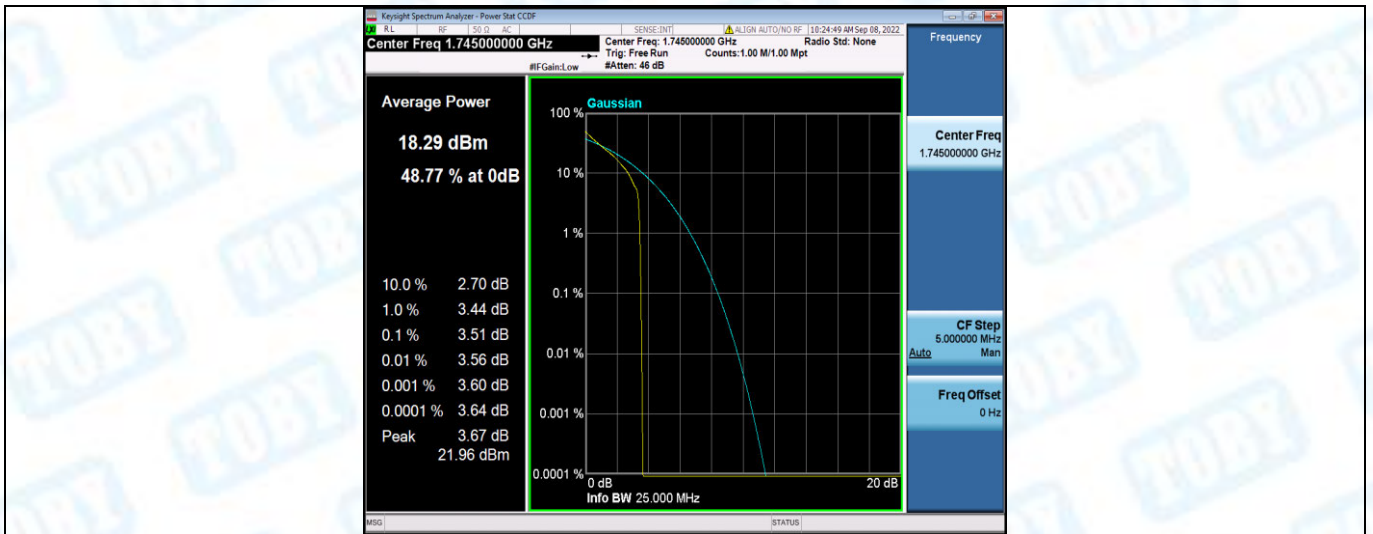

Band66-10MHz-16QAM-132622-1RB#0

Band66-10MHz-16QAM-132622-50RB#0

Band66-15MHz-QPSK-132047-1RB#0

Band66-15MHz-QPSK-132047-75RB#0

Band66-15MHz-QPSK-132322-1RB#0

Band66-15MHz-QPSK-132322-75RB#0

Band66-15MHz-QPSK-132597-1RB#0