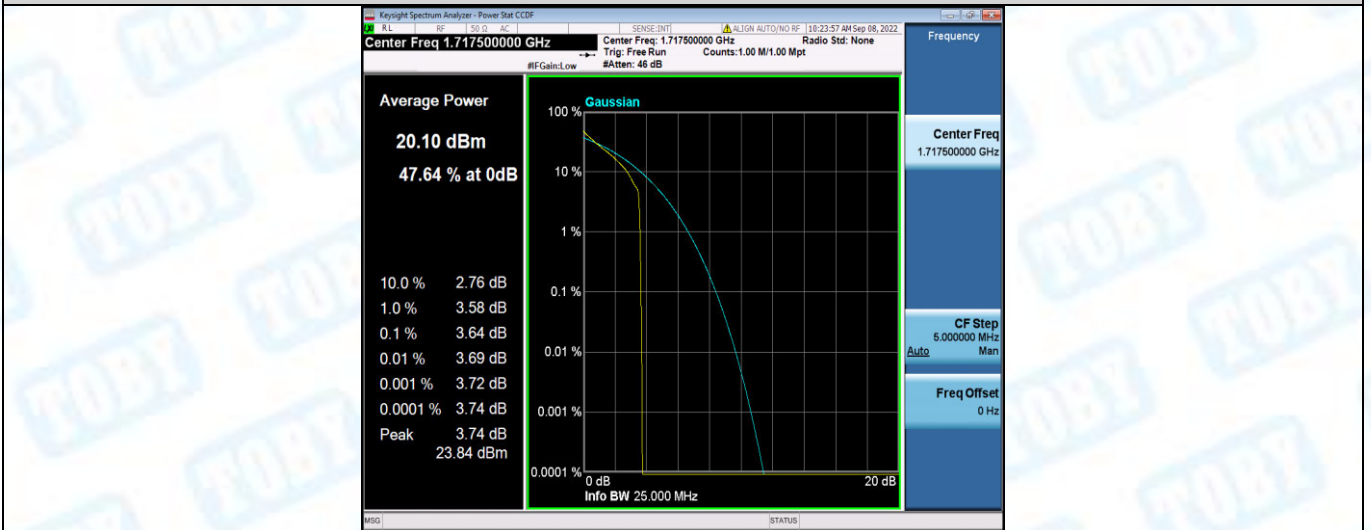

Band66-10MHz-16QAM-132622-1RB#0

Band66-10MHz-16QAM-132622-50RB#0

Band66-15MHz-QPSK-132047-1RB#0

Band66-15MHz-QPSK-132047-75RB#0

Band66-15MHz-QPSK-132322-1RB#0

Band66-15MHz-QPSK-132322-75RB#0

Band66-15MHz-QPSK-132597-1RB#0