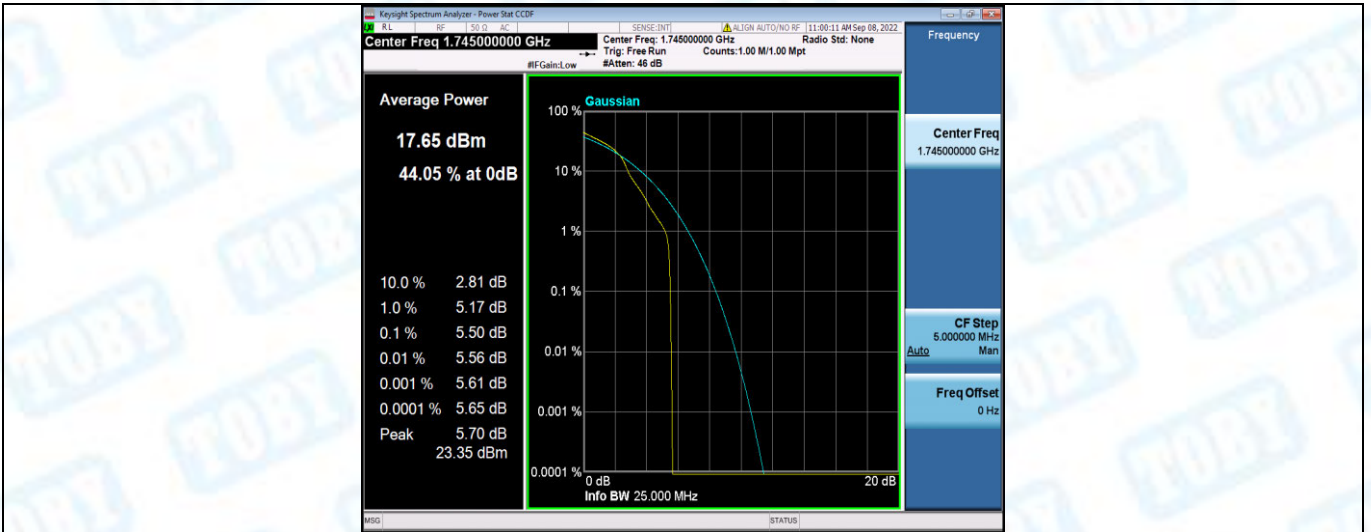

Band66-20MHz-16QAM-132322-1RB#0

Band66-20MHz-16QAM-132322-100RB#0