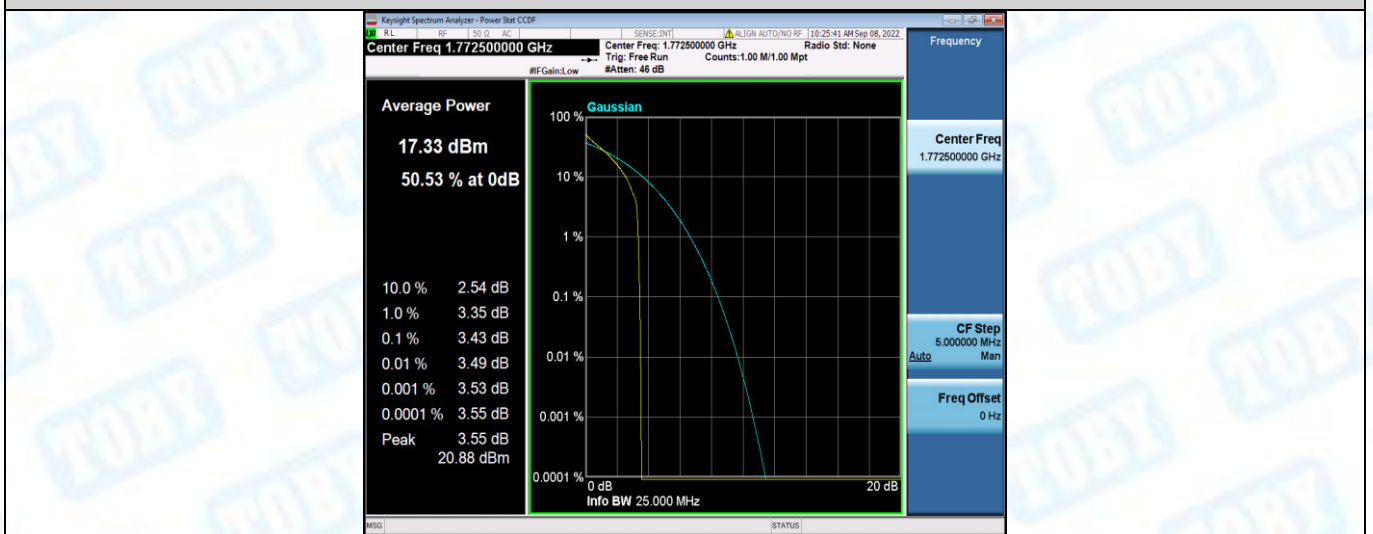

Band66-10MHz-16QAM-132622-1RB#0

Band66-10MHz-16QAM-132622-50RB#0

Band66-15MHz-QPSK-132047-1RB#0

Band66-15MHz-QPSK-132047-75RB#0

Band66-15MHz-QPSK-132322-1RB#0

Band66-15MHz-QPSK-132322-75RB#0

Band66-15MHz-QPSK-132597-1RB#0