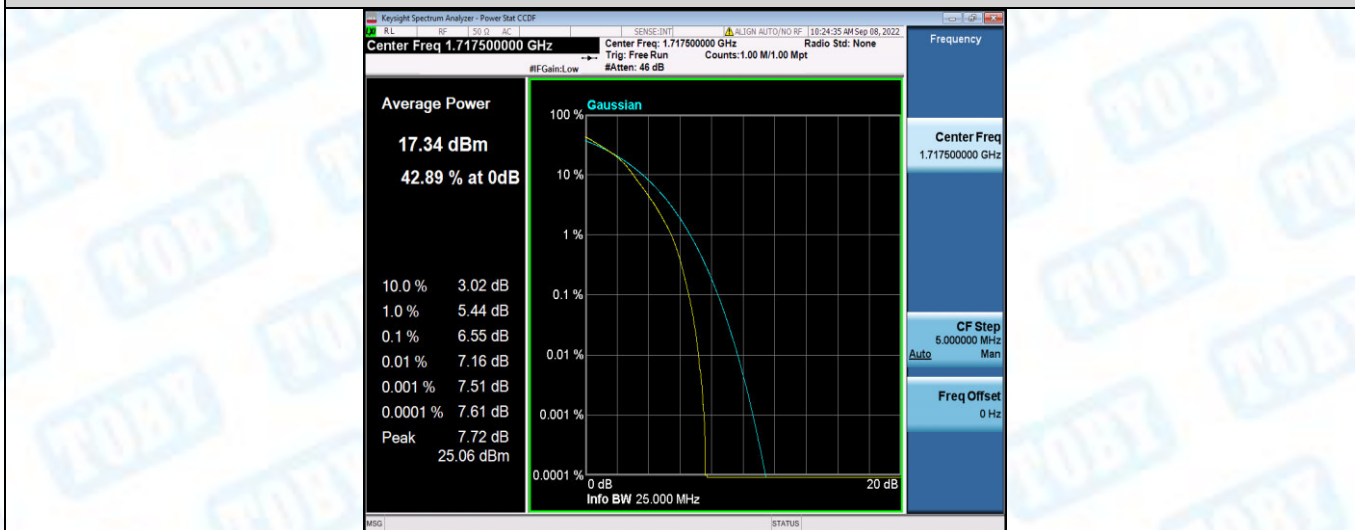

Band66-15MHz-QPSK-132597-75RB#0

Band66-15MHz-16QAM-132047-1RB#0

Band66-15MHz-16QAM-132047-75RB#0

Band66-15MHz-16QAM-132322-1RB#0

Band66-15MHz-16QAM-132322-75RB#0

Band66-15MHz-16QAM-132597-1RB#0

Band66-15MHz-16QAM-132597-75RB#0