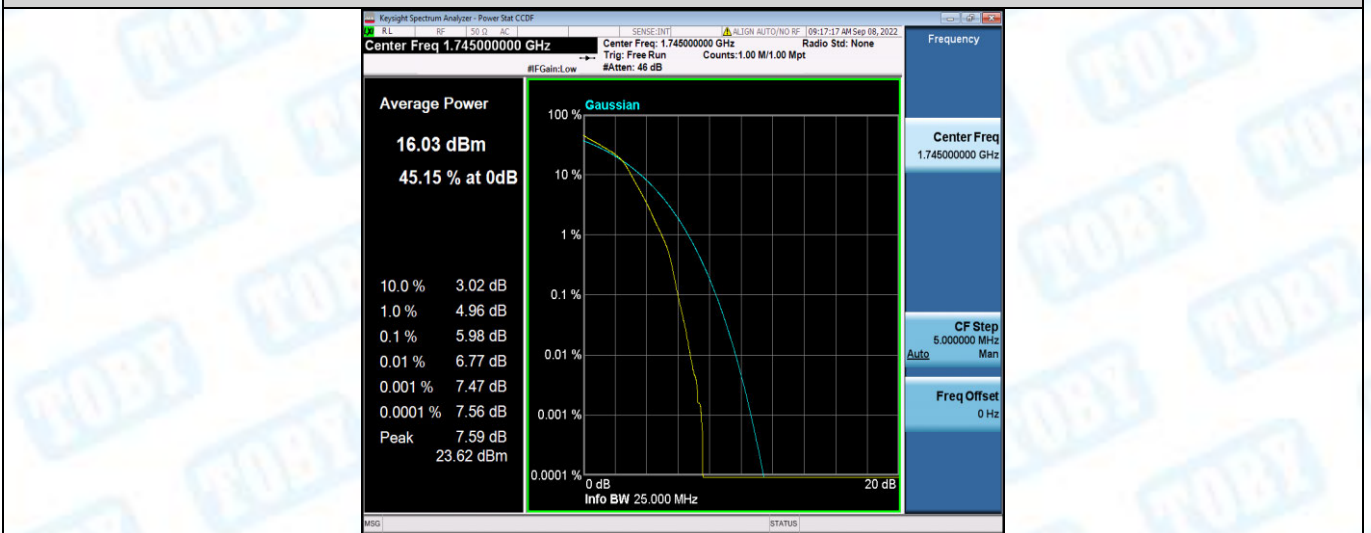

Band66-1.4MHz-QPSK-132665-6RB#0

Band66-1.4MHz-16QAM-131979-1RB#0

Band66-1.4MHz-16QAM-131979-6RB#0

Band66-1.4MHz-16QAM-132322-1RB#0

Band66-1.4MHz-16QAM-132322-6RB#0

Band66-1.4MHz-16QAM-132665-1RB#0

Band66-1.4MHz-16QAM-132665-6RB#0