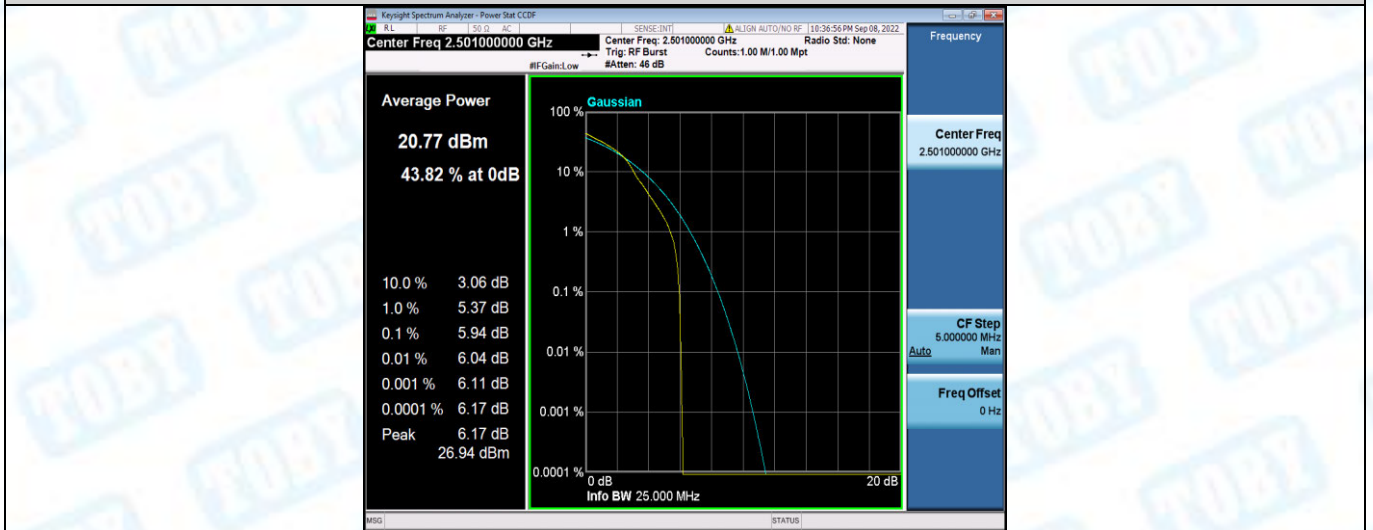

Band41-10MHz-16QAM-39700-1RB#0

Band41-10MHz-16QAM-39700-50RB#0