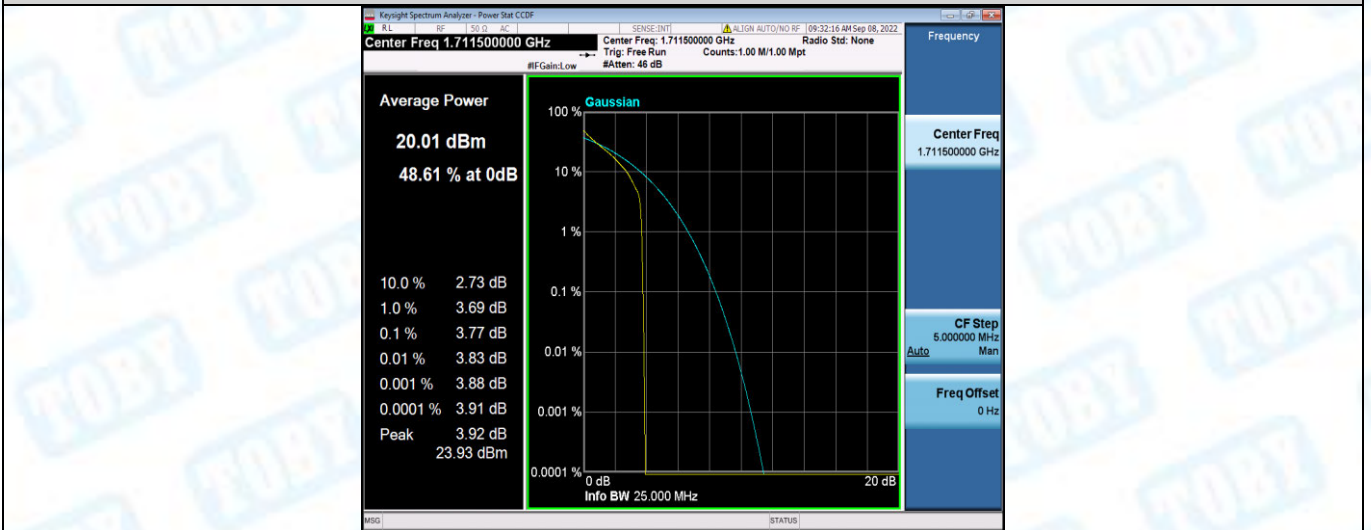

Band66-3MHz-QPSK-131987-1RB#0

Band66-3MHz-QPSK-131987-15RB#0