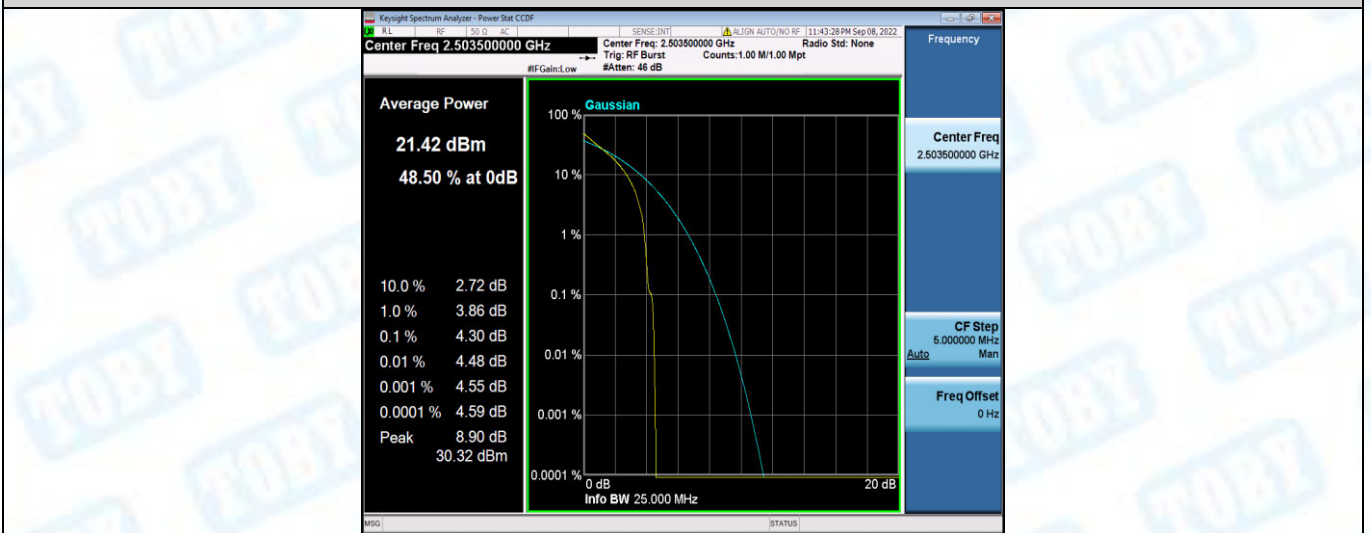

Band41-10MHz-16QAM-39700-1RB#0

Band41-10MHz-16QAM-39700-50RB#0

Band41-10MHz-16QAM-40620-1RB#0

Band41-10MHz-16QAM-40620-50RB#0

Band41-10MHz-16QAM-41540-1RB#0

Band41-10MHz-16QAM-41540-50RB#0

Band41-15MHz-QPSK-39725-1RB#0