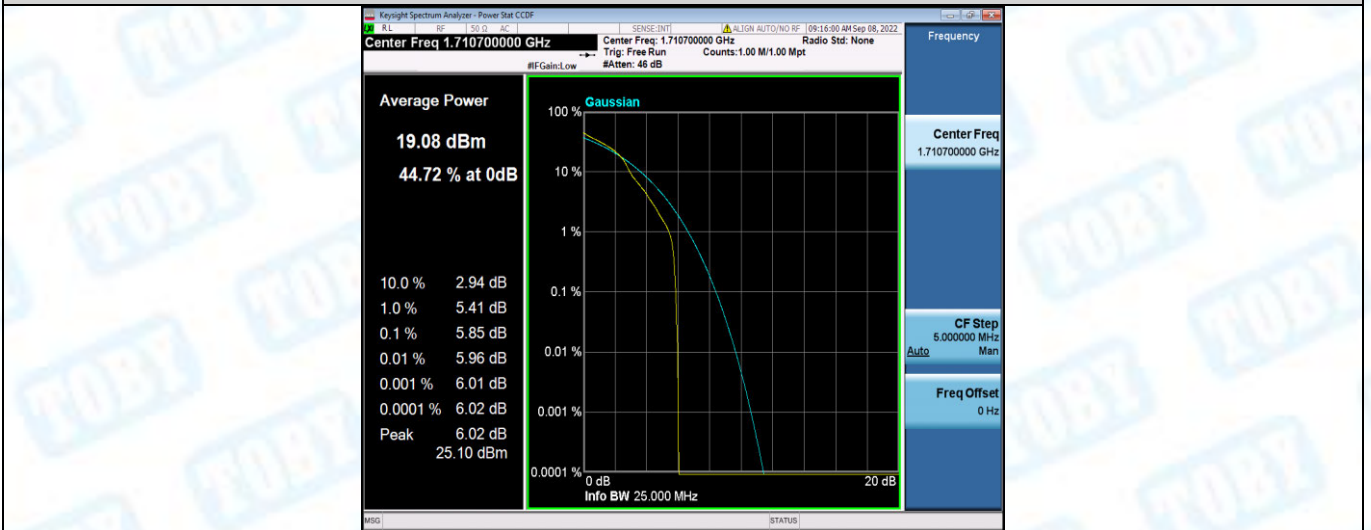

Band66-1.4MHz-16QAM-131979-1RB#0

Band66-1.4MHz-16QAM-131979-6RB#0