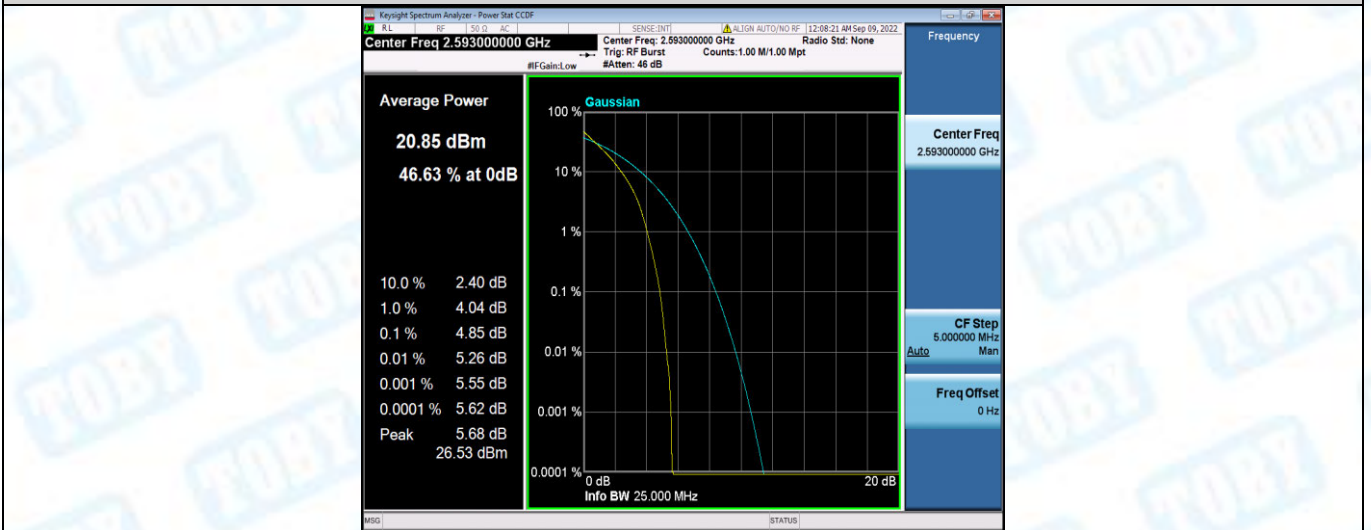

Band41-20MHz-QPSK-40620-100RB#0

Band41-20MHz-QPSK-41490-1RB#0