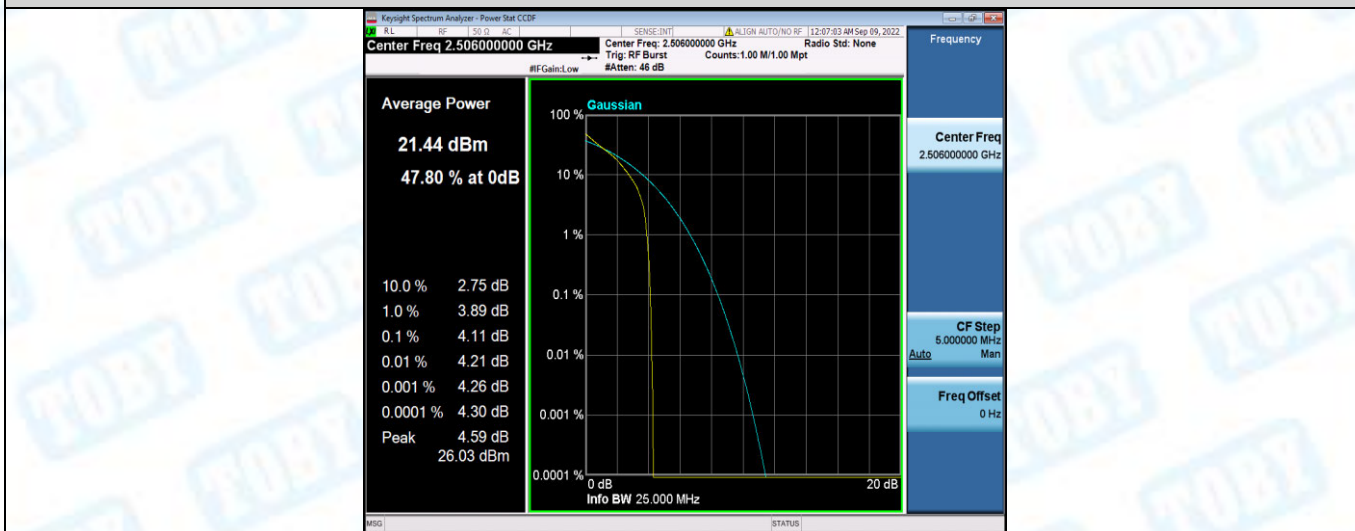

Band41-15MHz-16QAM-40620-1RB#0

Band41-15MHz-16QAM-40620-75RB#0

Band41-15MHz-16QAM-41515-1RB#0

Band41-15MHz-16QAM-41515-75RB#0

Band41-20MHz-QPSK-39750-1RB#0

Band41-20MHz-QPSK-39750-100RB#0

Band41-20MHz-QPSK-40620-1RB#0