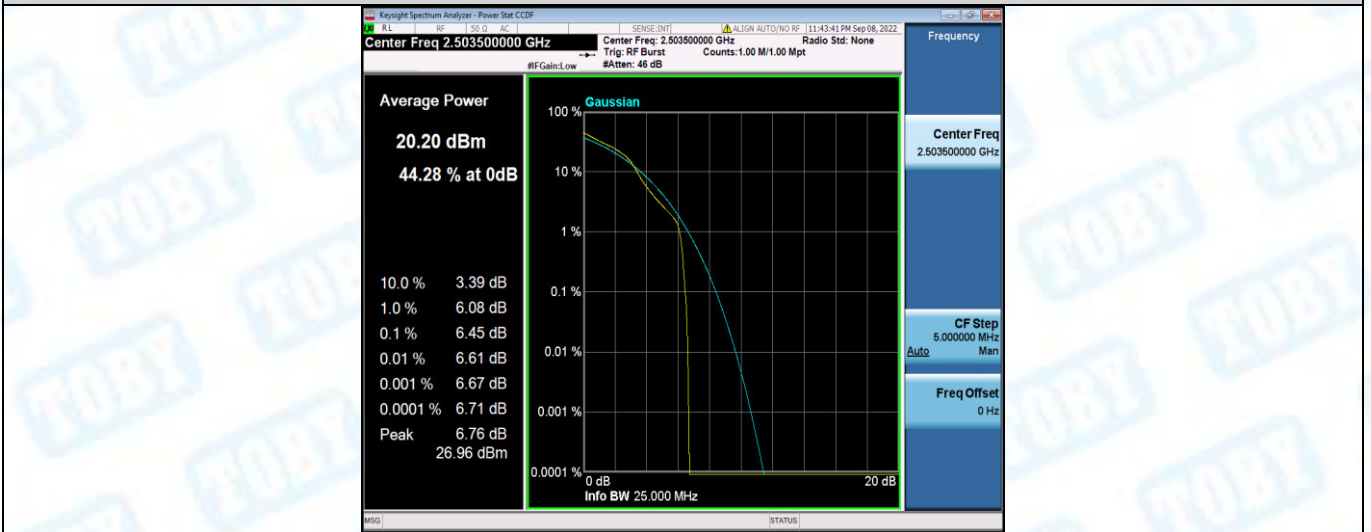

Band41-15MHz-QPSK-39725-75RB#0

Band41-15MHz-QPSK-40620-1RB#0

Band41-15MHz-QPSK-40620-75RB#0

Band41-15MHz-QPSK-41515-1RB#0

Band41-15MHz-QPSK-41515-75RB#0

Band41-15MHz-16QAM-39725-1RB#0

Band41-15MHz-16QAM-39725-75RB#0