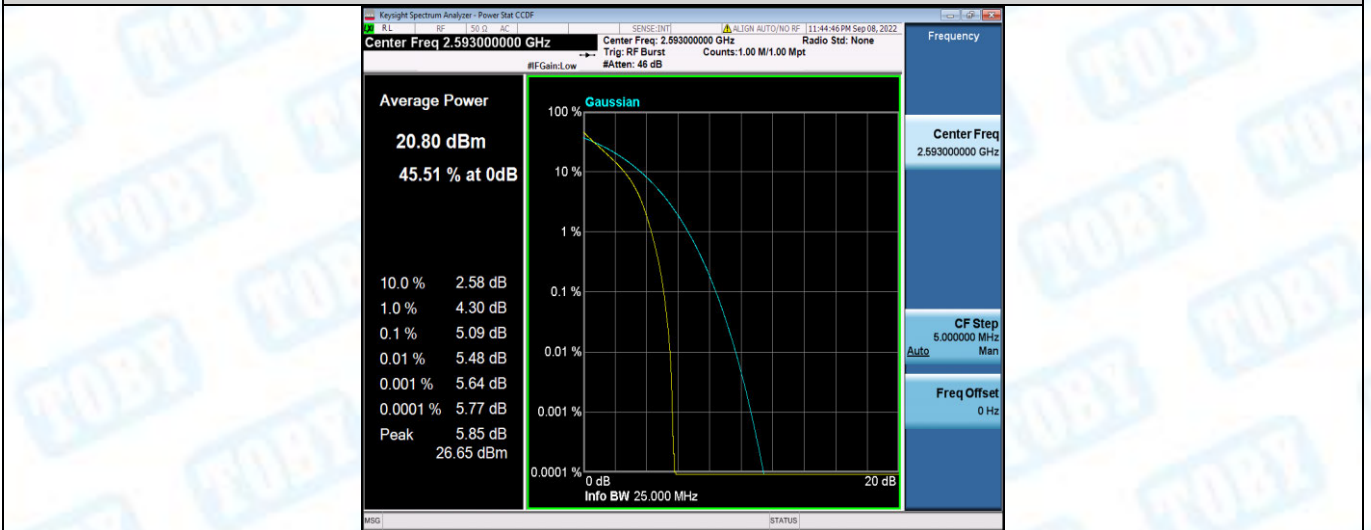

Band41-15MHz-QPSK-40620-75RB#0

Band41-15MHz-QPSK-41515-1RB#0