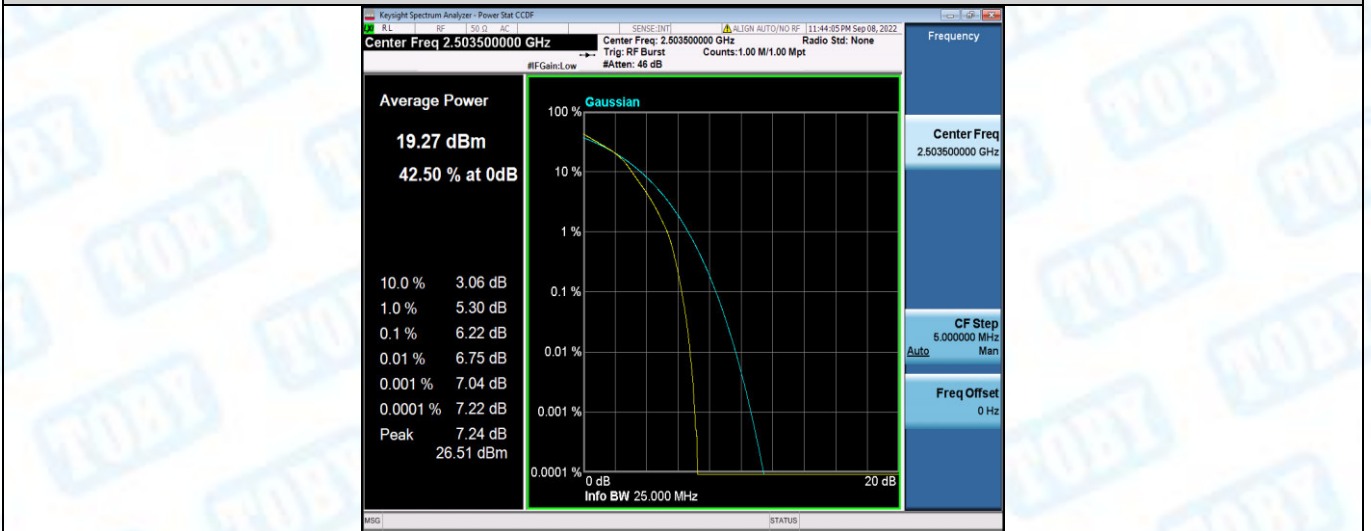

Band41-15MHz-QPSK-39725-75RB#0

Band41-15MHz-QPSK-40620-1RB#0

Band41-15MHz-QPSK-40620-75RB#0

Band41-15MHz-QPSK-41515-1RB#0

Band41-15MHz-QPSK-41515-75RB#0

Band41-15MHz-16QAM-39725-1RB#0

Band41-15MHz-16QAM-39725-75RB#0