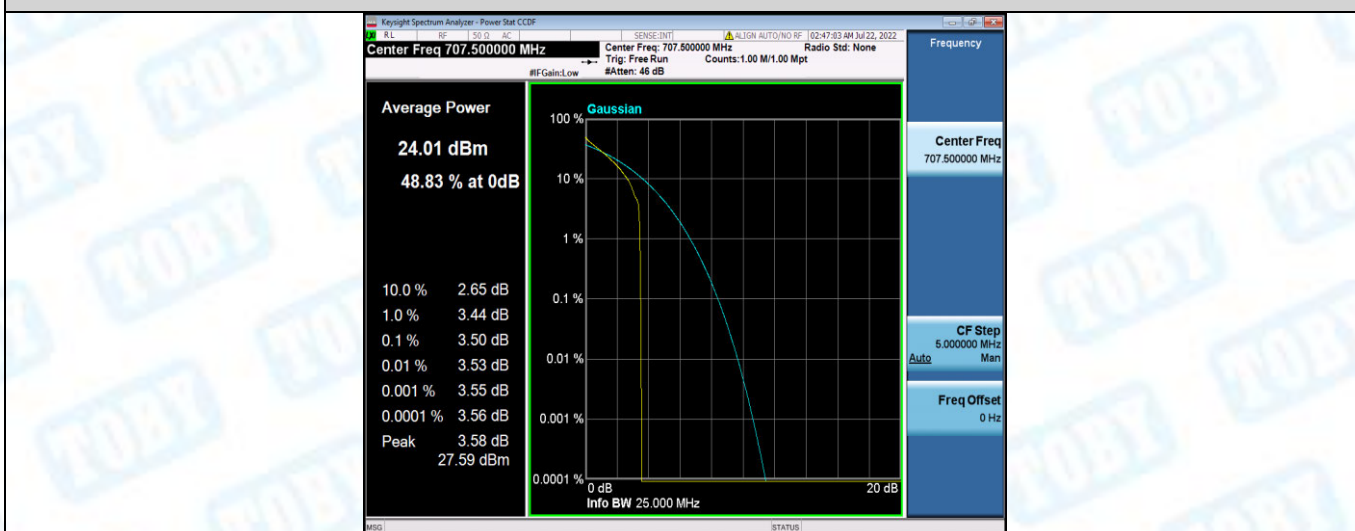

Band12-10MHz-QPSK-23095-1RB#0

Band12-10MHz-QPSK-23095-50RB#0