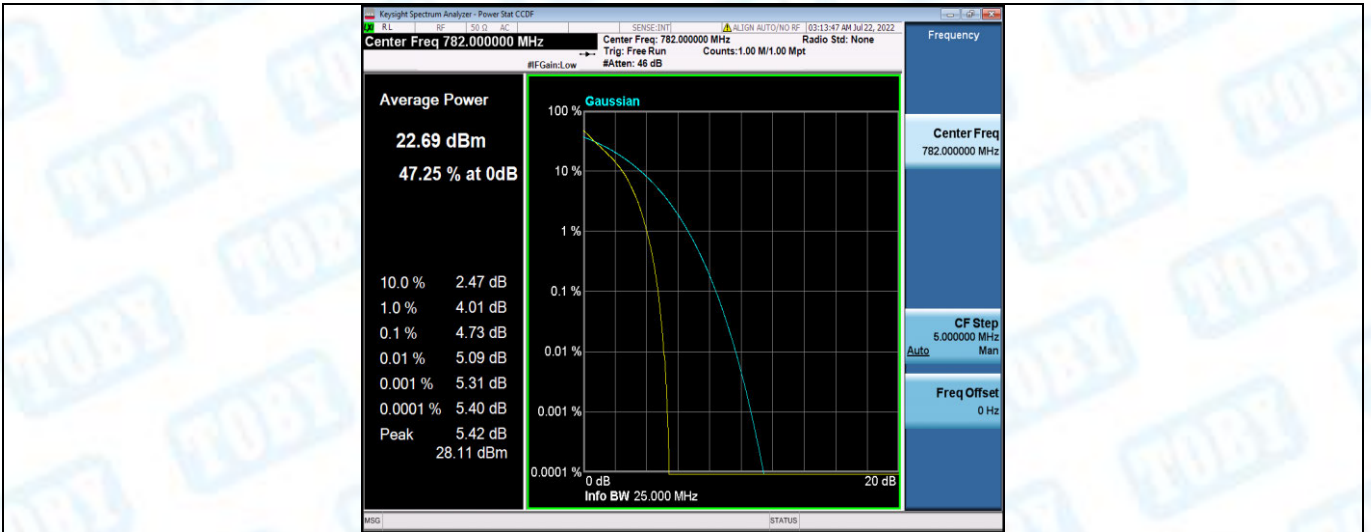

Band13-5MHz-QPSK-23230-25RB#0

Band13-5MHz-QPSK-23255-1RB#0