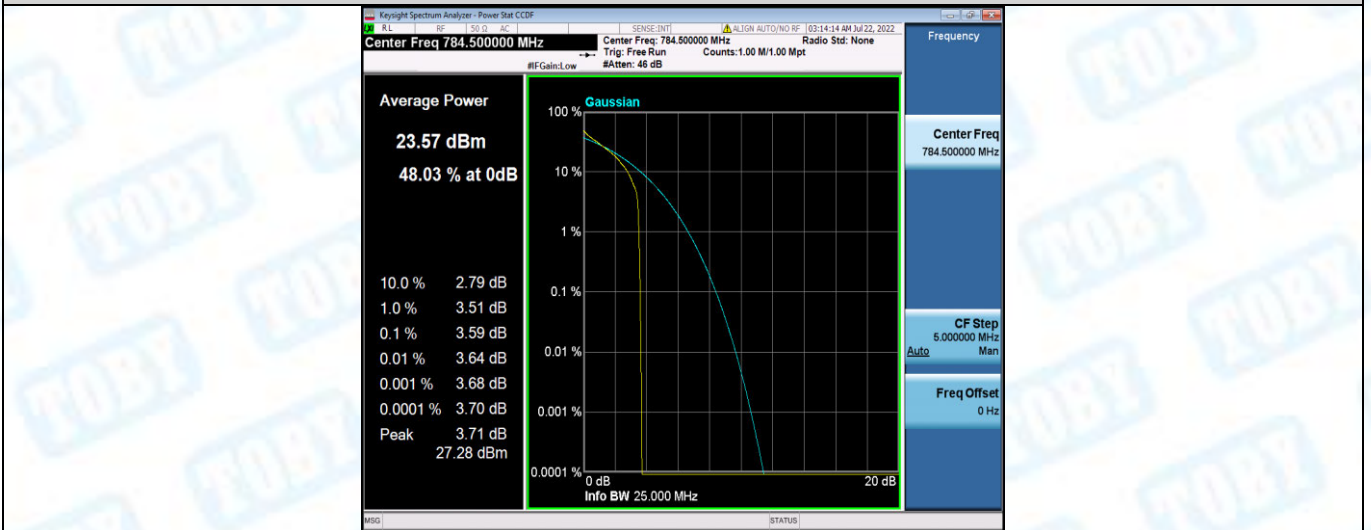

Band13-5MHz-QPSK-23255-1RB#0

Band13-5MHz-QPSK-23255-25RB#0