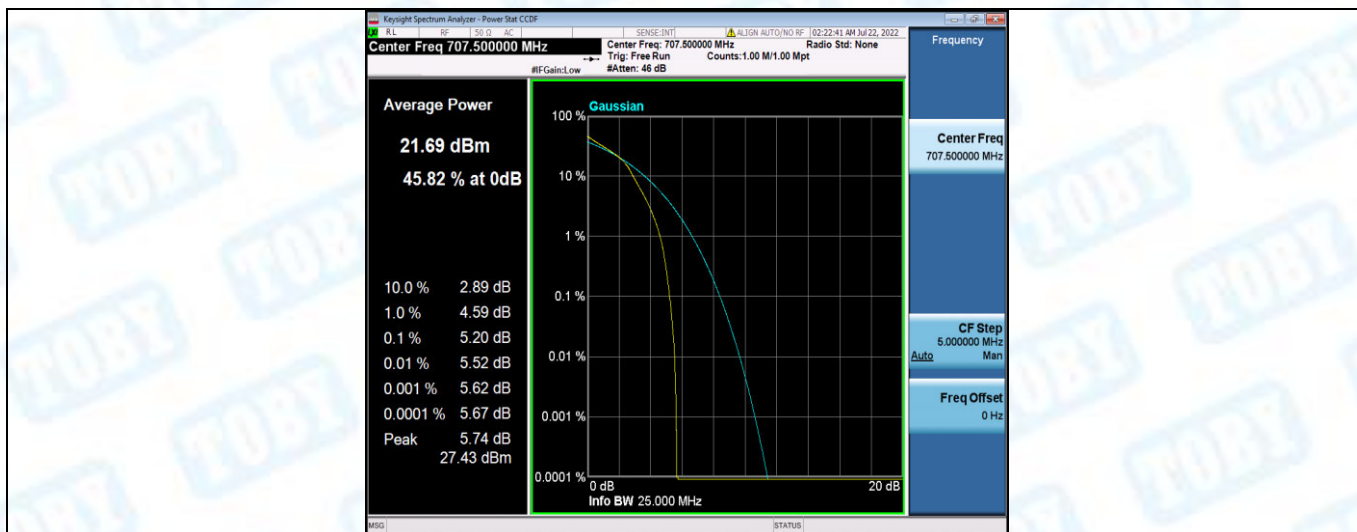

Band12-5MHz-QPSK-23095-1RB#0

Band12-5MHz-QPSK-23095-25RB#0

Band12-5MHz-16QAM-23035-25RB#0

Band12-5MHz-16QAM-23035-1RB#0

Band12-5MHz-16QAM-23095-25RB#0

Band12-5MHz-16QAM-23155-1RB#0

Band12-5MHz-16QAM-23155-25RB#0