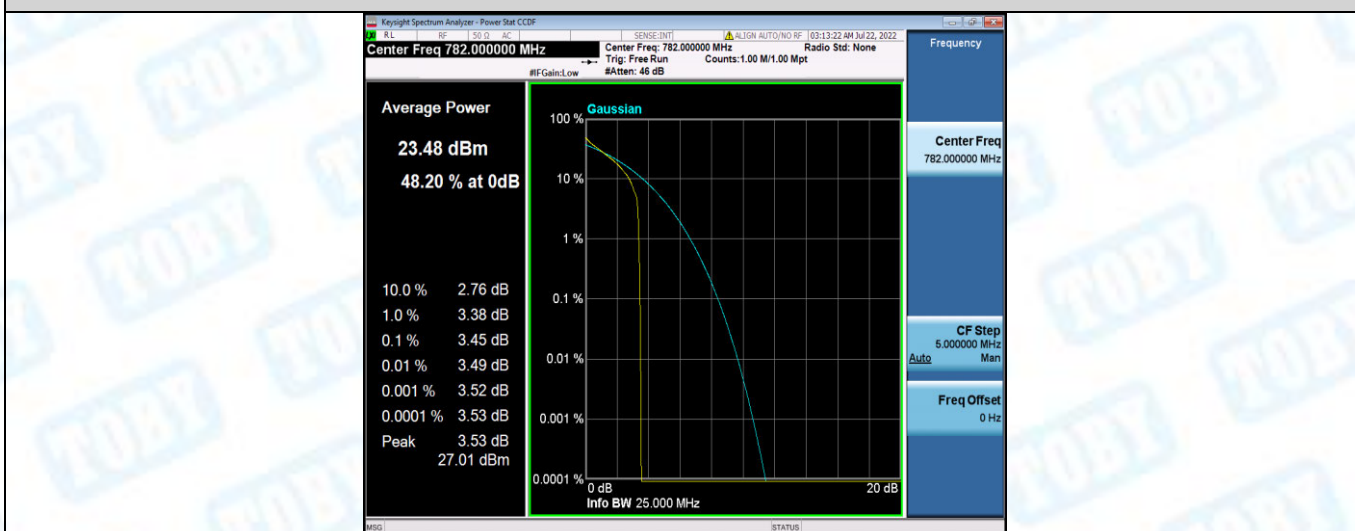

Band13-5MHz-QPSK-23230-1RB#0

Band13-5MHz-QPSK-23230-25RB#0