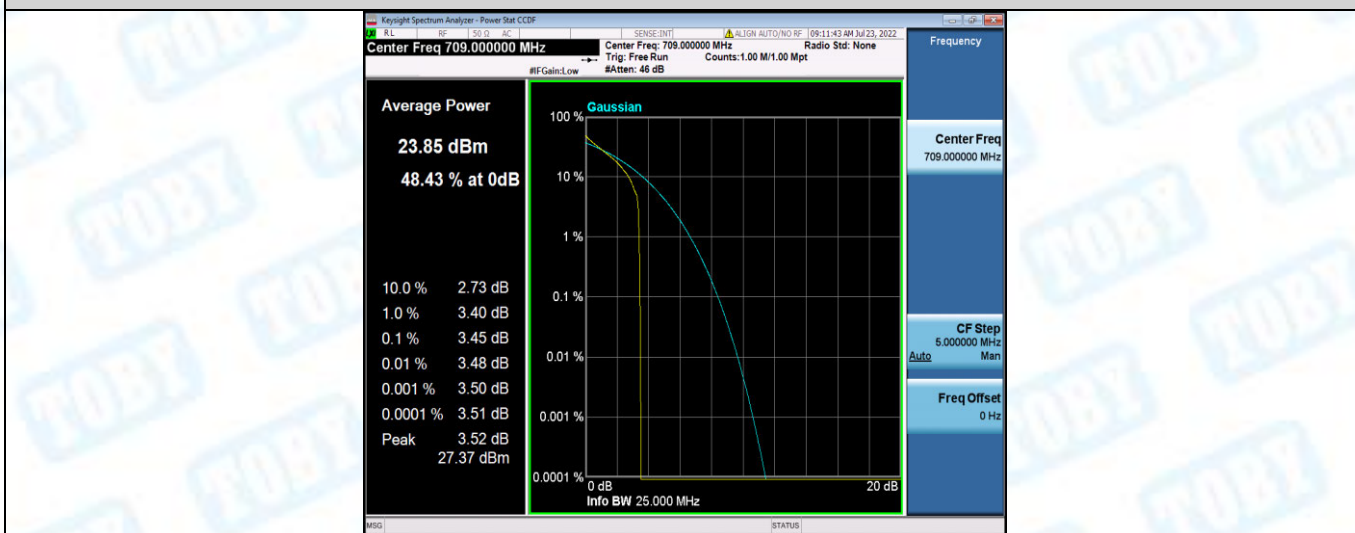

Band17-5MHz-16QAM-23755-25RB#0

Band17-5MHz-16QAM-23790-1RB#0

Band17-5MHz-16QAM-23790-25RB#0

Band17-5MHz-16QAM-23825-1RB#0

Band17-5MHz-16QAM-23825-25RB#0

Band17-10MHz-QPSK-23780-1RB#0

Band17-10MHz-QPSK-23780-50RB#0