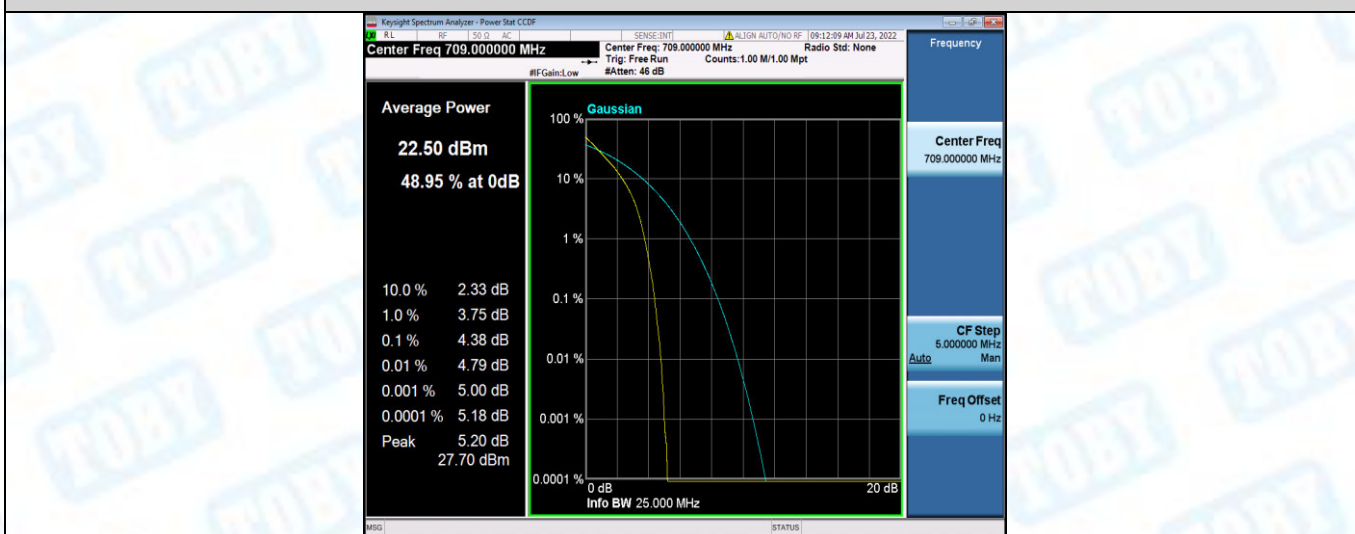

Band17-5MHz-16QAM-23755-25RB#0

Band17-5MHz-16QAM-23790-1RB#0

Band17-5MHz-16QAM-23790-25RB#0

Band17-5MHz-16QAM-23825-1RB#0

Band17-5MHz-16QAM-23825-25RB#0

Band17-10MHz-QPSK-23780-1RB#0

Band17-10MHz-QPSK-23780-50RB#0