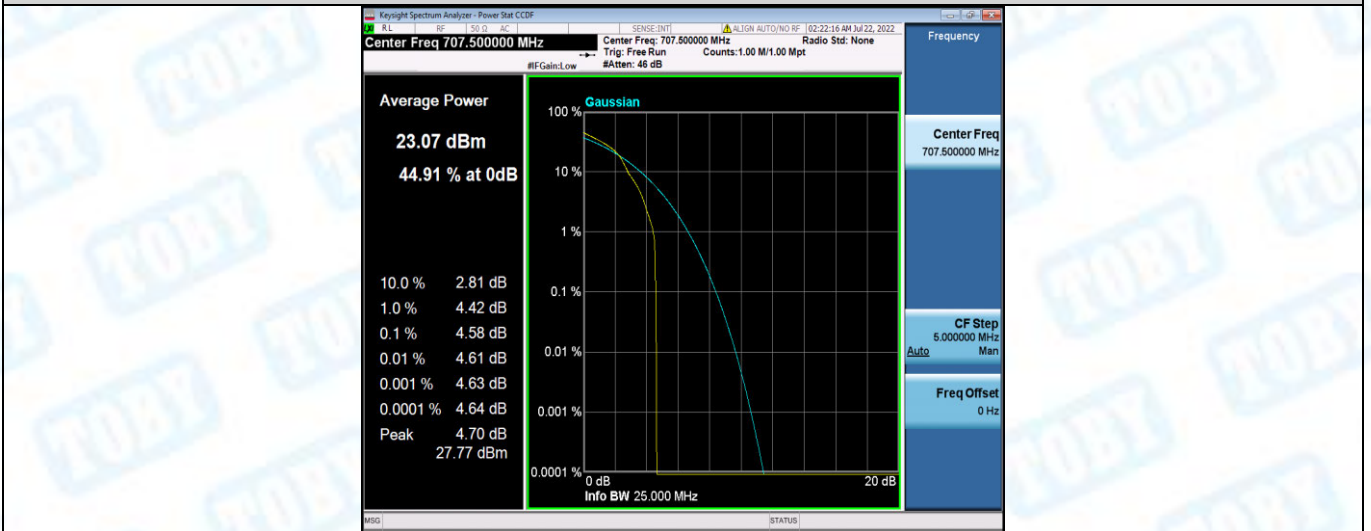

Band12-5MHz-QPSK-23095-1RB#0

Band12-5MHz-QPSK-23095-25RB#0

Band12-5MHz-16QAM-23035-25RB#0

Band12-5MHz-16QAM-23035-1RB#0

Band12-5MHz-16QAM-23095-25RB#0

Band12-5MHz-16QAM-23155-1RB#0

Band12-5MHz-16QAM-23155-25RB#0