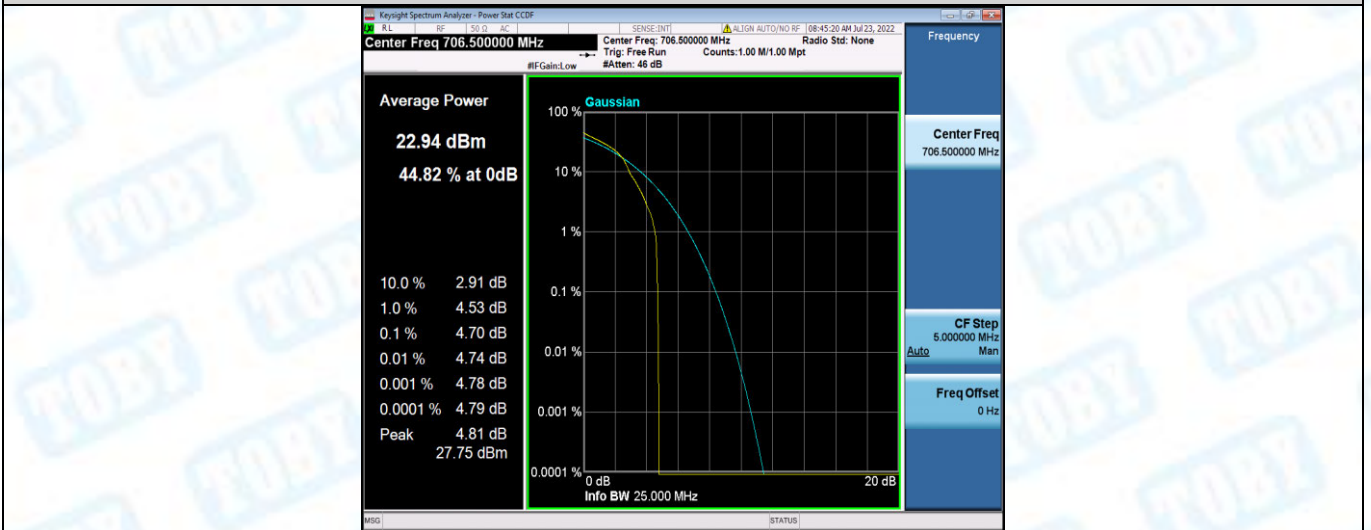

Band17-5MHz-QPSK-23755-1RB#0

Band17-5MHz-QPSK-23755-25RB#0

Band17-5MHz-QPSK-23790-1RB#0

Band17-5MHz-QPSK-23790-25RB#0

Band17-5MHz-QPSK-23825-1RB#0

Band17-5MHz-QPSK-23825-25RB#0

Band17-5MHz-16QAM-23755-1RB#0