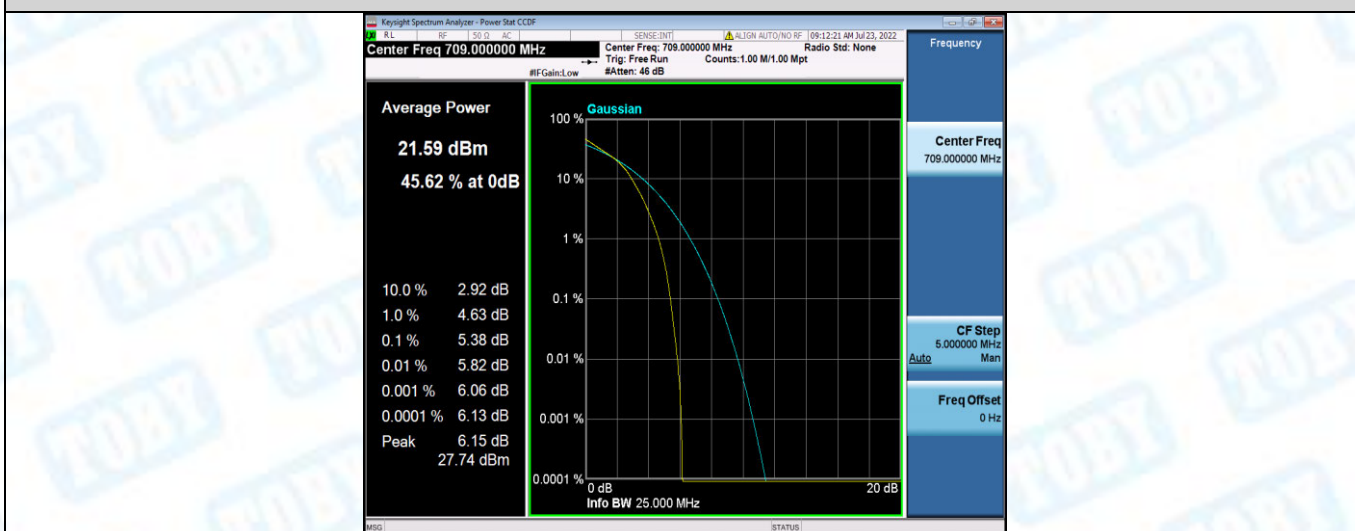

Band17-10MHz-QPSK-23790-1RB#0

Band17-10MHz-QPSK-23790-50RB#0

Band17-10MHz-QPSK-23800-1RB#0

Band17-10MHz-QPSK-23800-50RB#0

Band17-10MHz-16QAM-23780-1RB#0

Band17-10MHz-16QAM-23780-50RB#0

Band17-10MHz-16QAM-23790-1RB#0