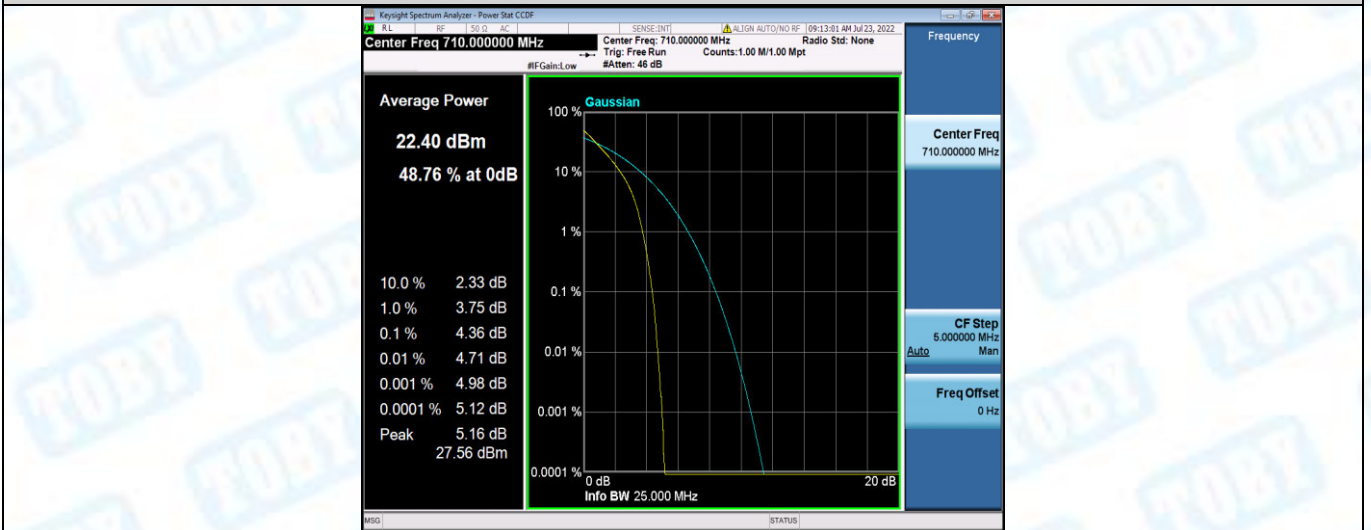

Band17-10MHz-QPSK-23790-50RB#0

Band17-10MHz-QPSK-23800-1RB#0