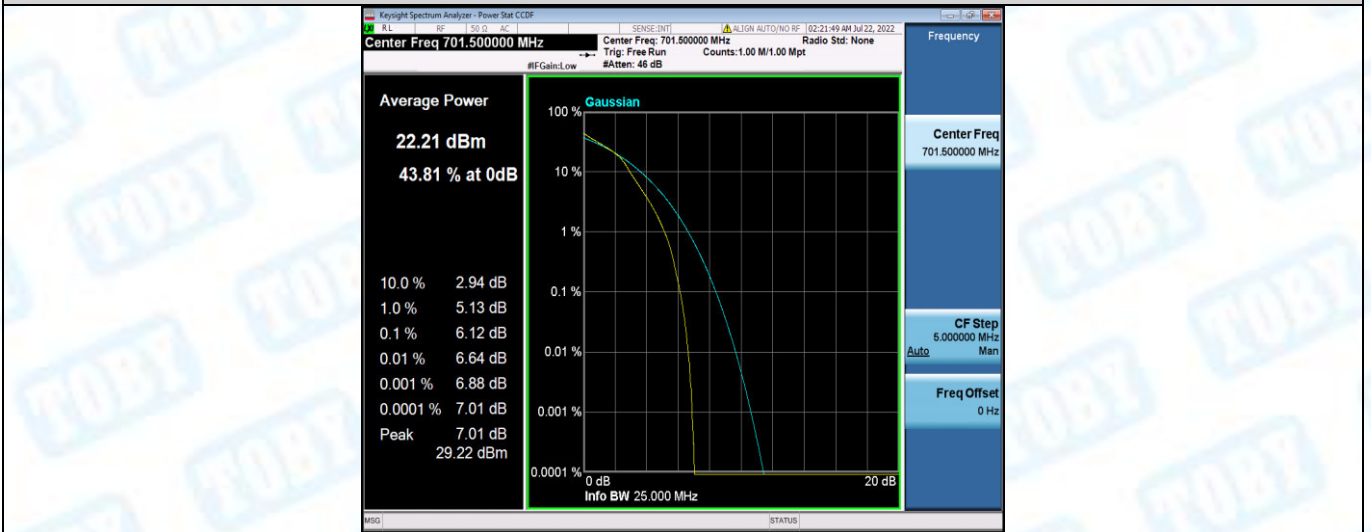

Band12-5MHz-QPSK-23095-1RB#0

Band12-5MHz-QPSK-23095-25RB#0

Band12-5MHz-16QAM-23035-25RB#0

Band12-5MHz-16QAM-23035-1RB#0

Band12-5MHz-16QAM-23095-25RB#0

Band12-5MHz-16QAM-23155-1RB#0

Band12-5MHz-16QAM-23155-25RB#0