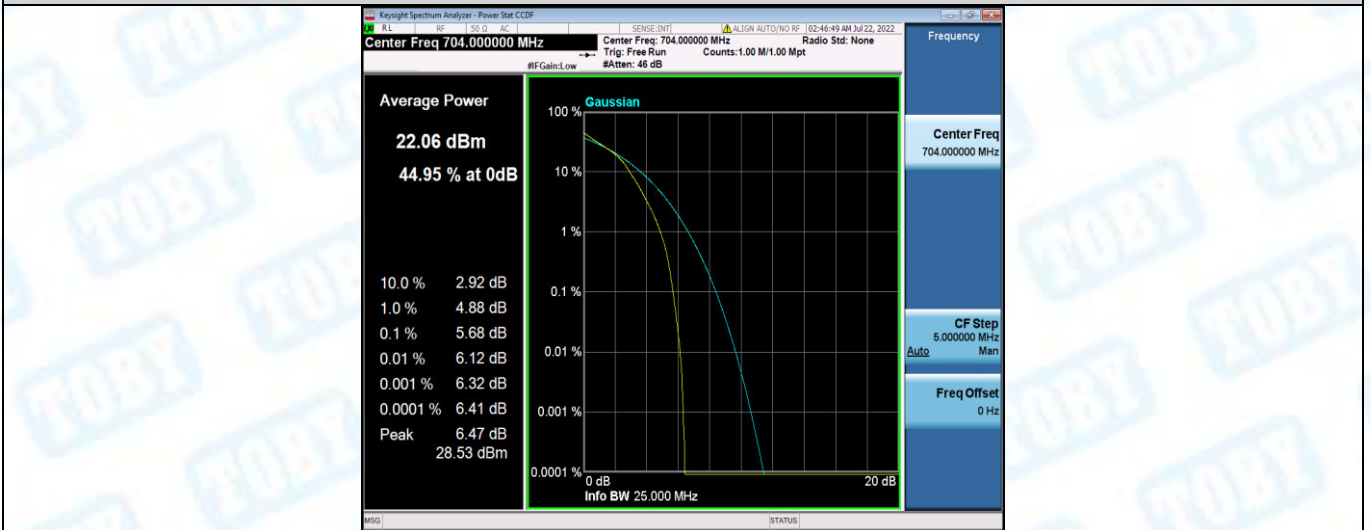

Band12-10MHz-16QAM-23060-50RB#0

Band12-10MHz-16QAM-23095-1RB#0