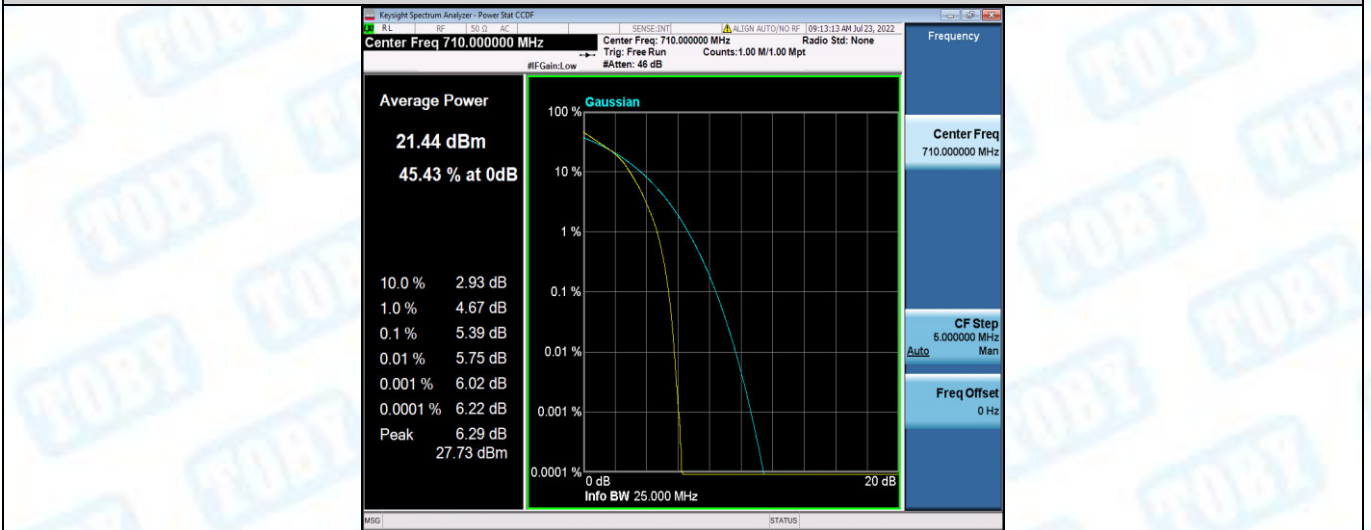

Band17-10MHz-16QAM-23790-50RB#0

Band17-10MHz-16QAM-23800-1RB#0