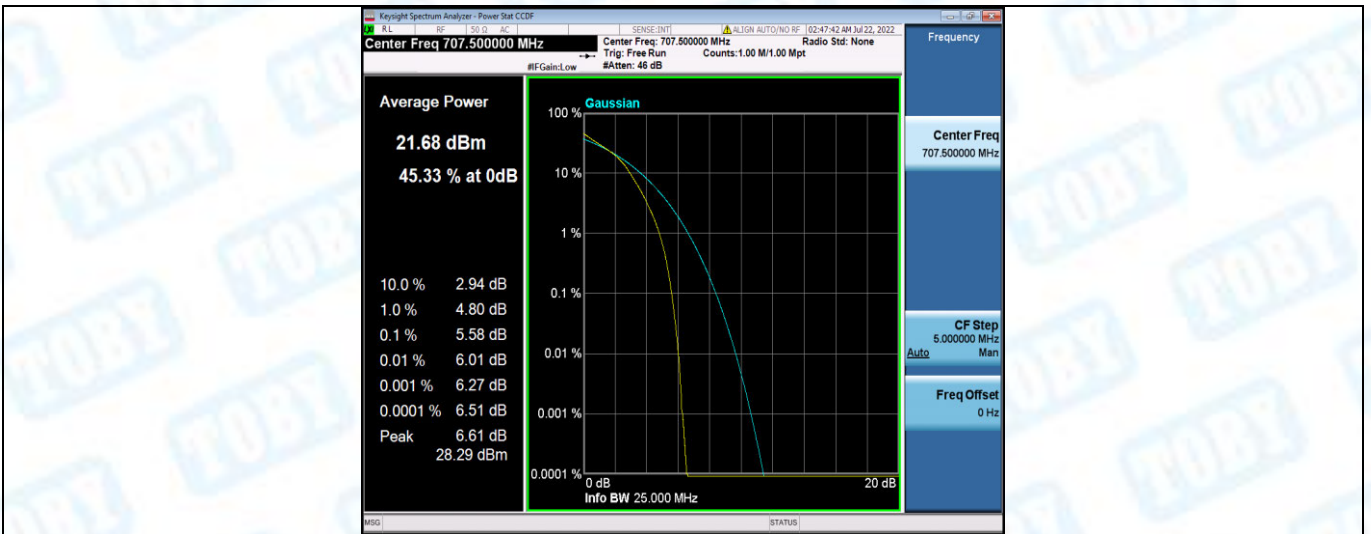

Band12-10MHz-16QAM-23095-50RB#0

Band12-10MHz-16QAM-23130-1RB#0