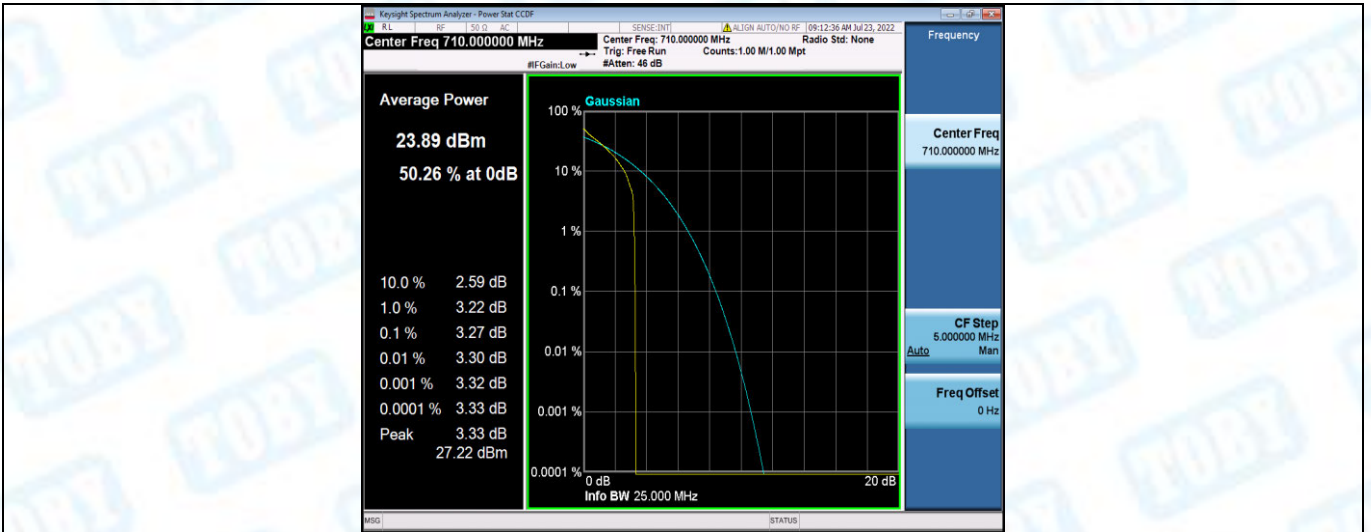

Band17-10MHz-QPSK-23790-1RB#0

Band17-10MHz-QPSK-23790-50RB#0