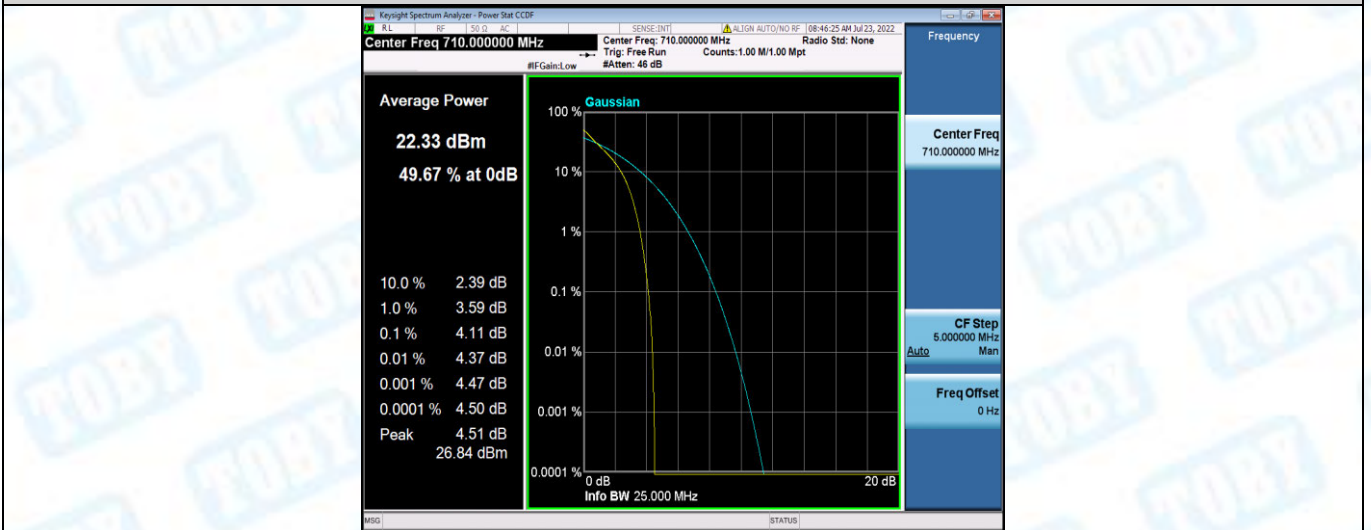

Band17-5MHz-QPSK-23755-1RB#0

Band17-5MHz-QPSK-23755-25RB#0

Band17-5MHz-QPSK-23790-1RB#0

Band17-5MHz-QPSK-23790-25RB#0

Band17-5MHz-QPSK-23825-1RB#0

Band17-5MHz-QPSK-23825-25RB#0

Band17-5MHz-16QAM-23755-1RB#0