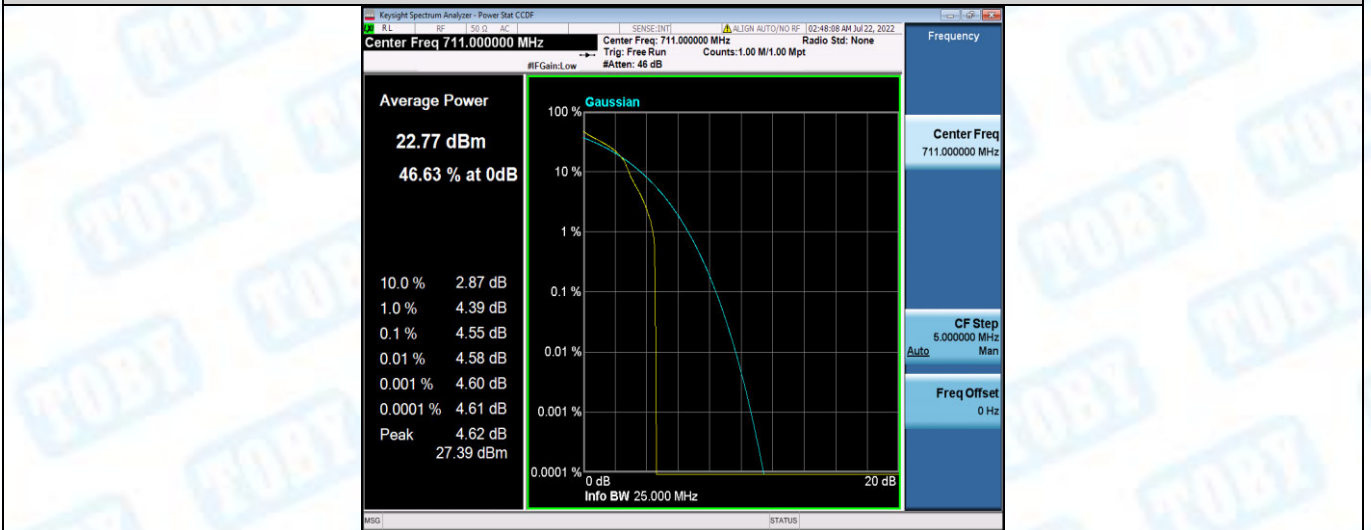

Band12-10MHz-16QAM-23060-50RB#0

Band12-10MHz-16QAM-23095-1RB#0

Band12-10MHz-16QAM-23095-50RB#0

Band12-10MHz-16QAM-23130-1RB#0

Band12-10MHz-16QAM-23130-50RB#0

Band13-5MHz-QPSK-23205-1RB#0

Band13-5MHz-QPSK-23205-25RB#0