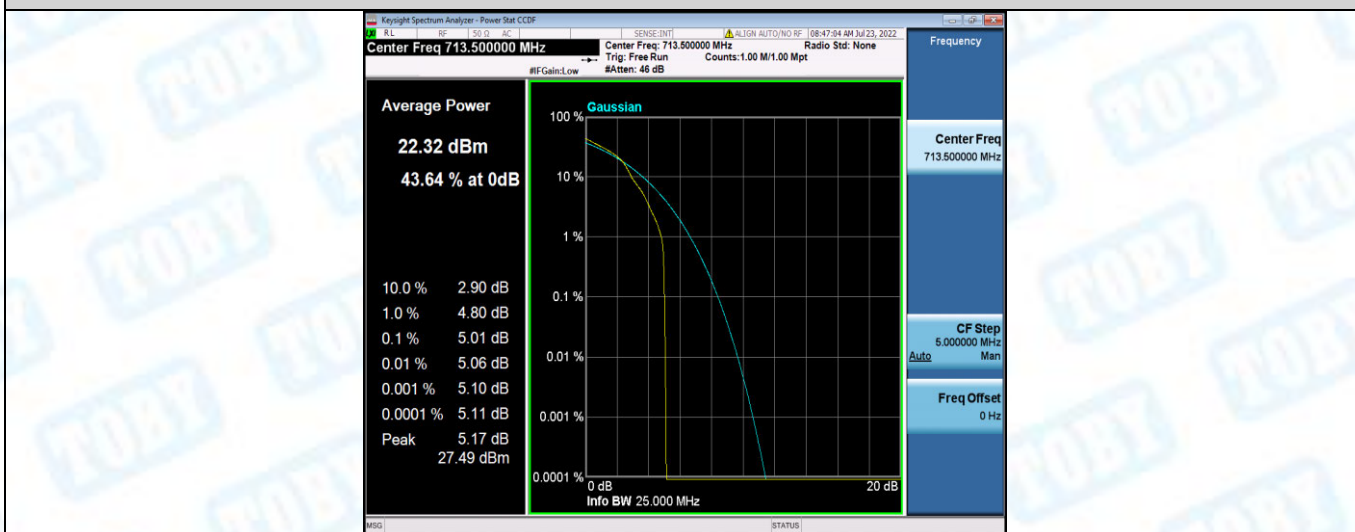

Band17-5MHz-16QAM-23755-25RB#0

Band17-5MHz-16QAM-23790-1RB#0

Band17-5MHz-16QAM-23790-25RB#0

Band17-5MHz-16QAM-23825-1RB#0

Band17-5MHz-16QAM-23825-25RB#0

Band17-10MHz-QPSK-23780-1RB#0

Band17-10MHz-QPSK-23780-50RB#0