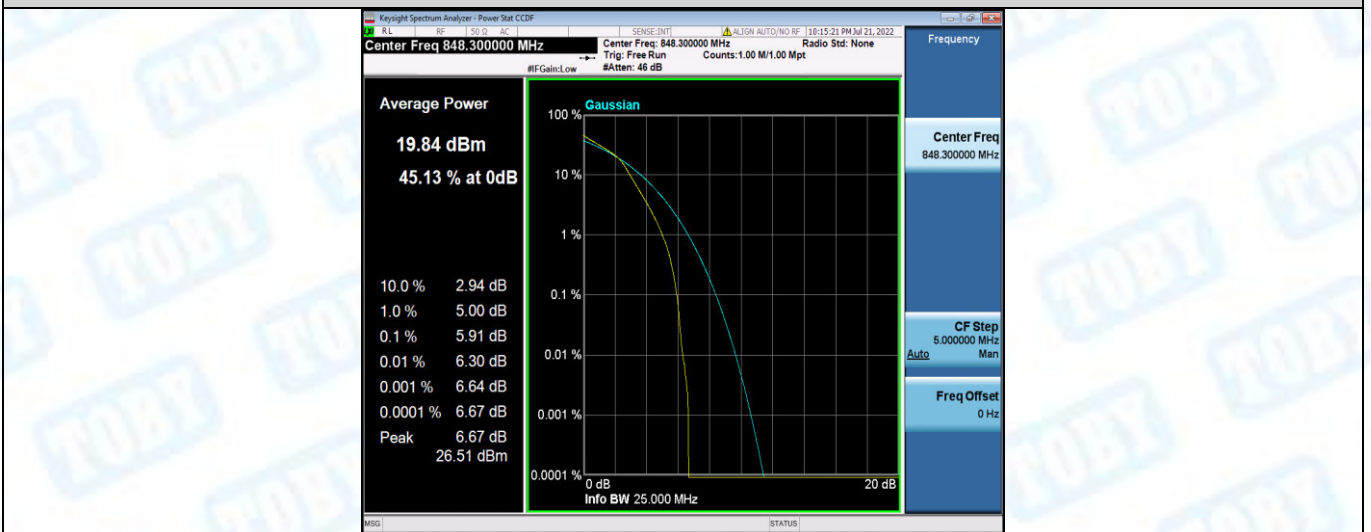

Band5-1.4MHz-QPSK-20643-6RB#0

Band5-1.4MHz-16QAM-20407-1RB#0

Band5-1.4MHz-16QAM-20407-6RB#0

Band5-1.4MHz-16QAM-20525-1RB#0

Band5-1.4MHz-16QAM-20525-6RB#0

Band5-1.4MHz-16QAM-20643-1RB#0

Band5-1.4MHz-16QAM-20643-6RB#0