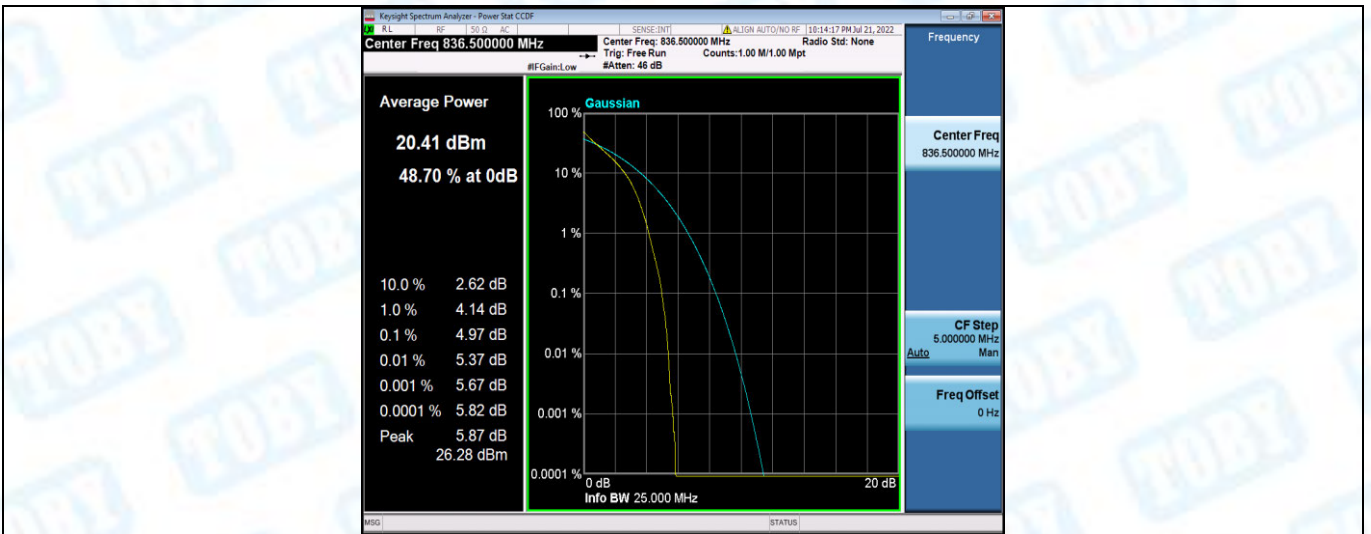

Band4-20MHz-16QAM-20300-1RB#0

Band4-20MHz-16QAM-20300-100RB#0

Band5-1.4MHz-QPSK-20407-1RB#0

Band5-1.4MHz-QPSK-20407-6RB#0

Band5-1.4MHz-QPSK-20525-1RB#0

Band5-1.4MHz-QPSK-20525-6RB#0

Band5-1.4MHz-QPSK-20643-1RB#0