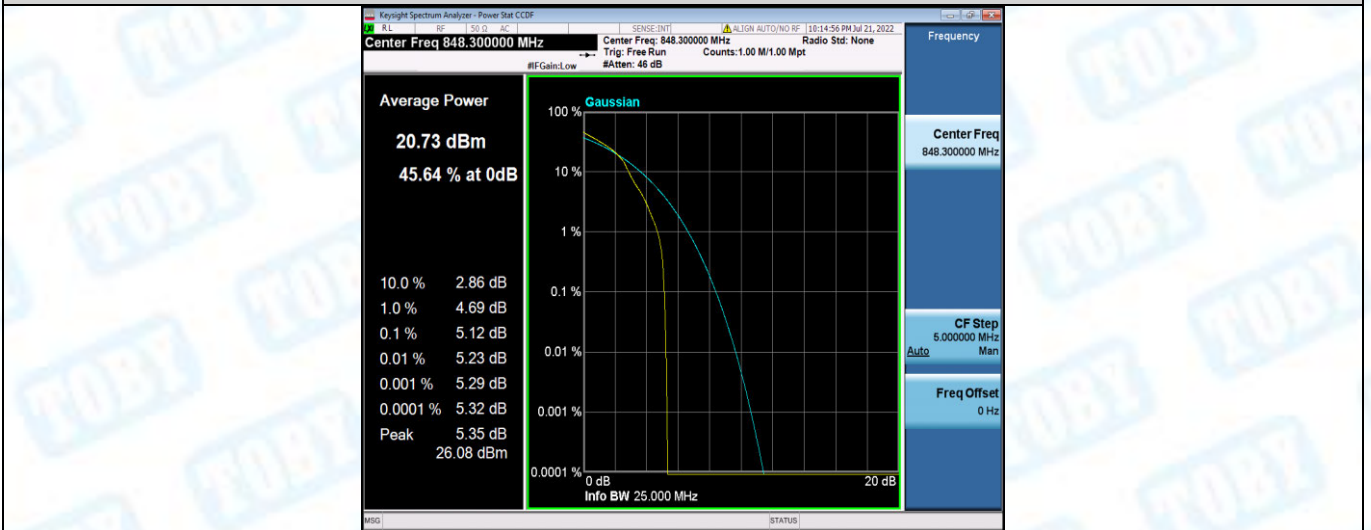

Band5-1.4MHz-QPSK-20643-6RB#0

Band5-1.4MHz-16QAM-20407-1RB#0

Band5-1.4MHz-16QAM-20407-6RB#0

Band5-1.4MHz-16QAM-20525-1RB#0

Band5-1.4MHz-16QAM-20525-6RB#0

Band5-1.4MHz-16QAM-20643-1RB#0

Band5-1.4MHz-16QAM-20643-6RB#0