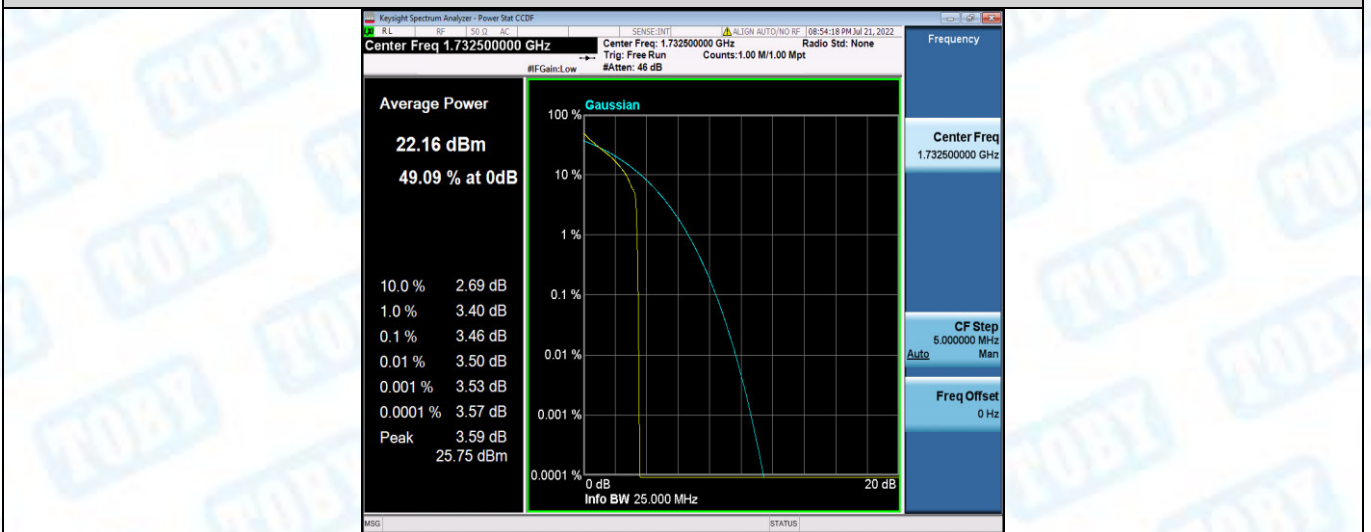

Band4-15MHz-QPSK-20025-75RB#0

Band4-15MHz-QPSK-20175-1RB#0

Band4-15MHz-QPSK-20175-75RB#0

Band4-15MHz-QPSK-20325-1RB#0

Band4-15MHz-QPSK-20325-75RB#0

Band4-15MHz-16QAM-20025-1RB#0

Band4-15MHz-16QAM-20025-75RB#0