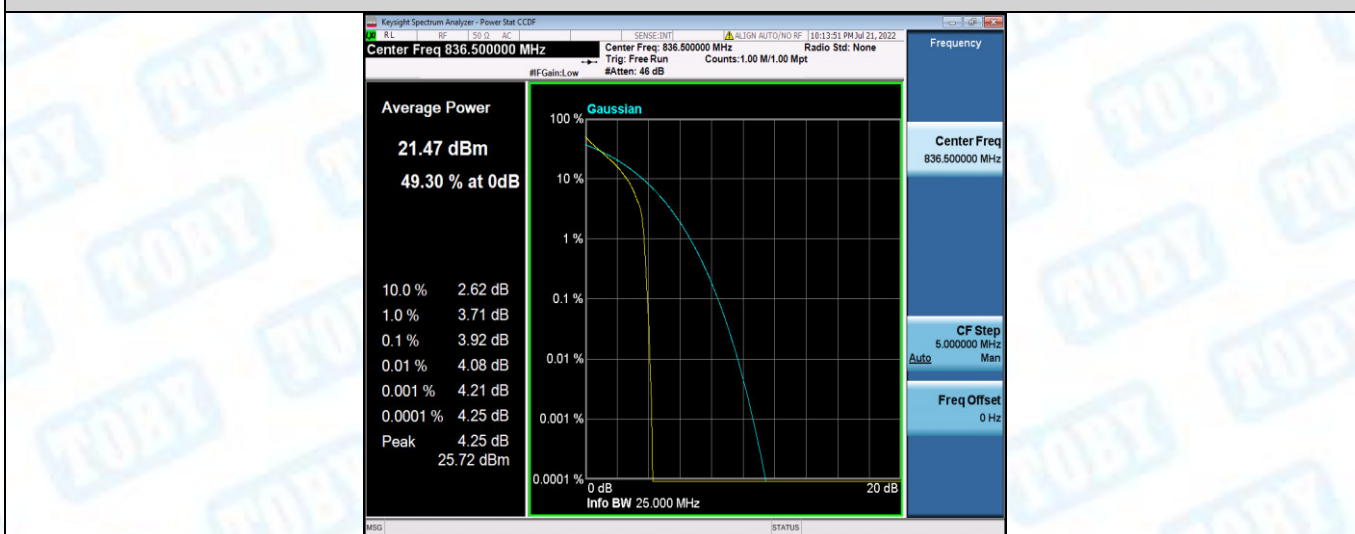

Band4-20MHz-16QAM-20300-1RB#0

Band4-20MHz-16QAM-20300-100RB#0

Band5-1.4MHz-QPSK-20407-1RB#0

Band5-1.4MHz-QPSK-20407-6RB#0

Band5-1.4MHz-QPSK-20525-1RB#0

Band5-1.4MHz-QPSK-20525-6RB#0

Band5-1.4MHz-QPSK-20643-1RB#0