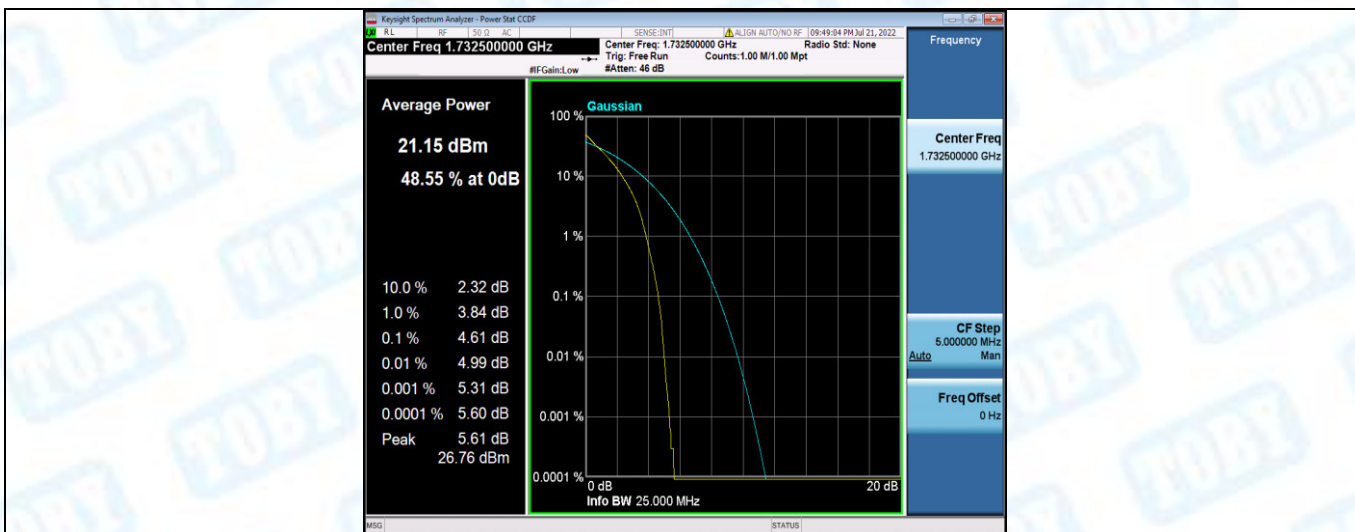

Band4-20MHz-QPSK-20175-100RB#0

Band4-20MHz-QPSK-20300-1RB#0