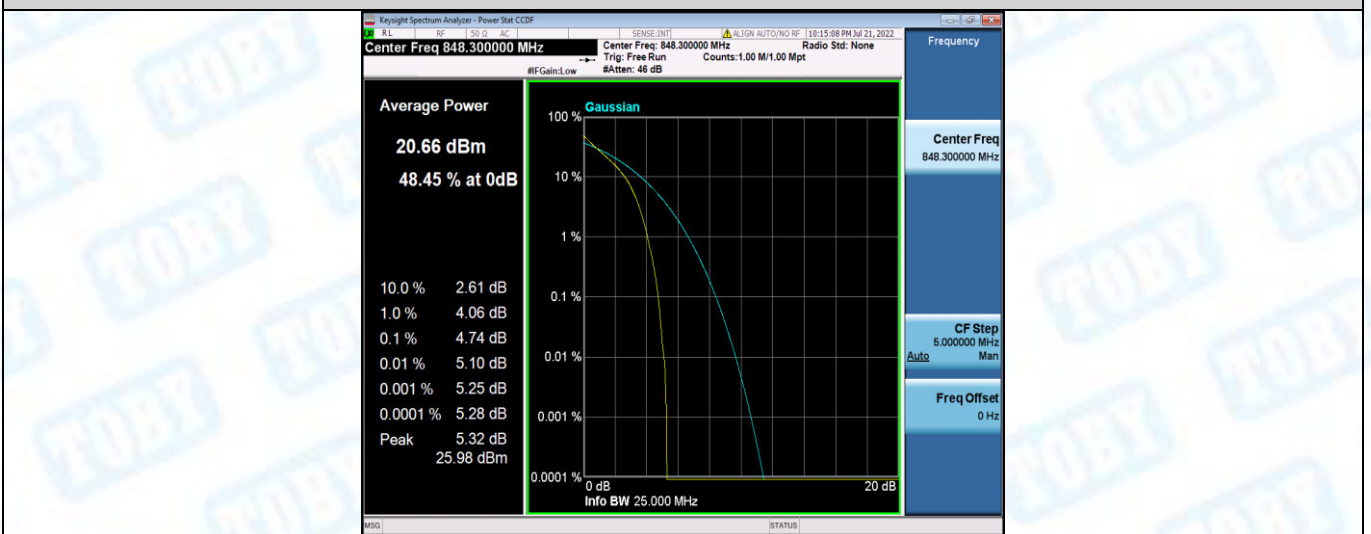

Band5-1.4MHz-QPSK-20643-6RB#0

Band5-1.4MHz-16QAM-20407-1RB#0