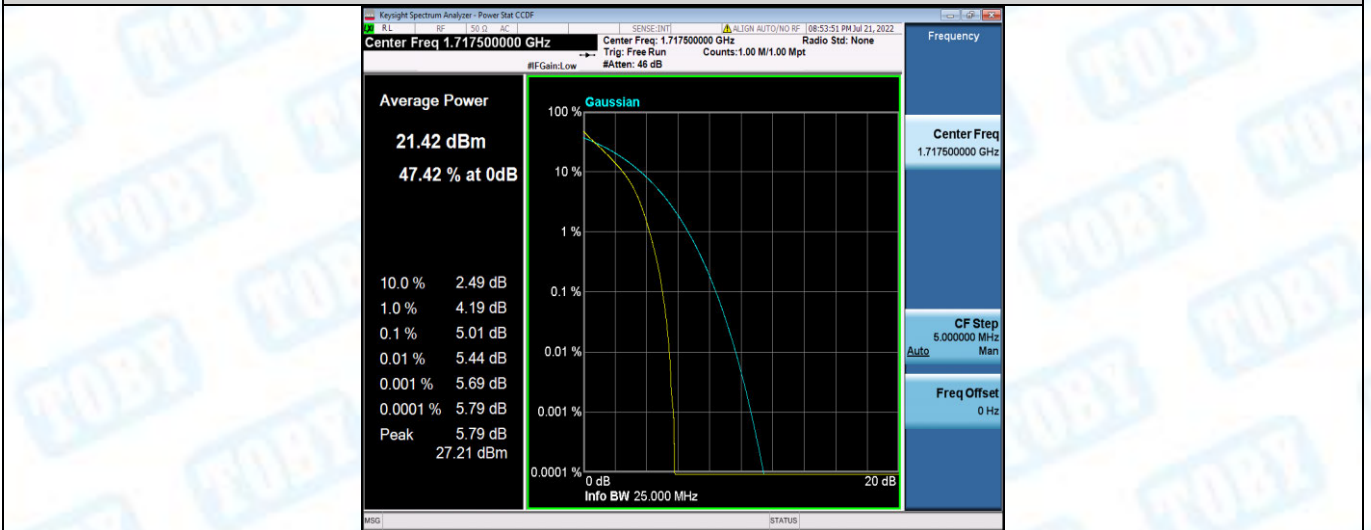

Band4-15MHz-QPSK-20025-75RB#0

Band4-15MHz-QPSK-20175-1RB#0

Band4-15MHz-QPSK-20175-75RB#0

Band4-15MHz-QPSK-20325-1RB#0

Band4-15MHz-QPSK-20325-75RB#0

Band4-15MHz-16QAM-20025-1RB#0

Band4-15MHz-16QAM-20025-75RB#0