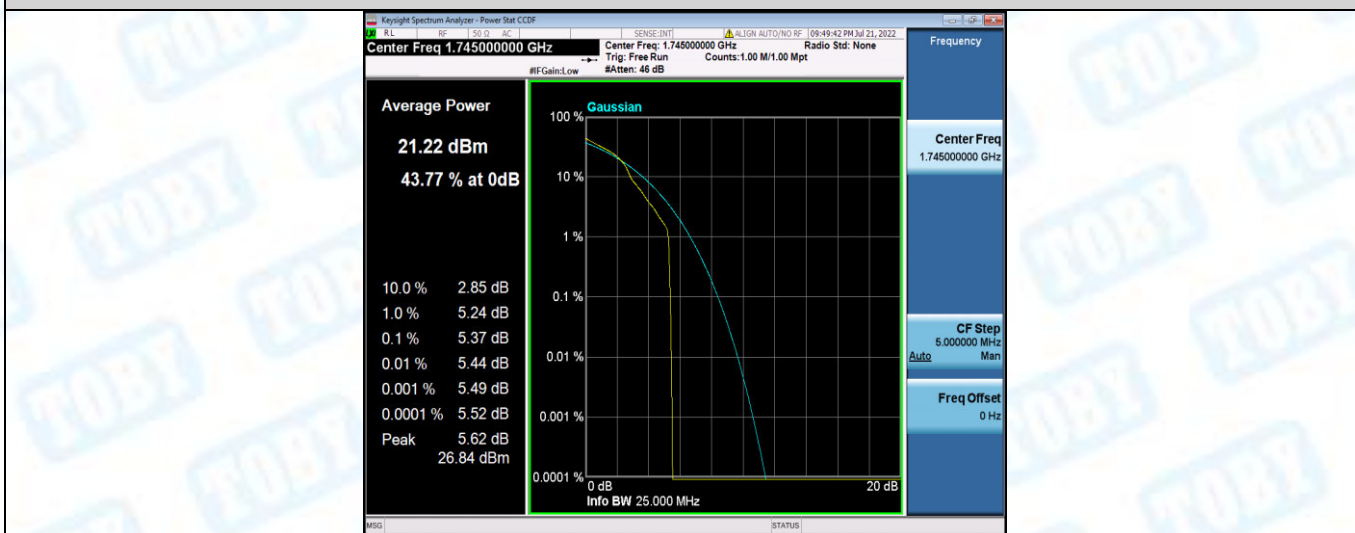

Band4-20MHz-16QAM-20300-1RB#0

Band4-20MHz-16QAM-20300-100RB#0