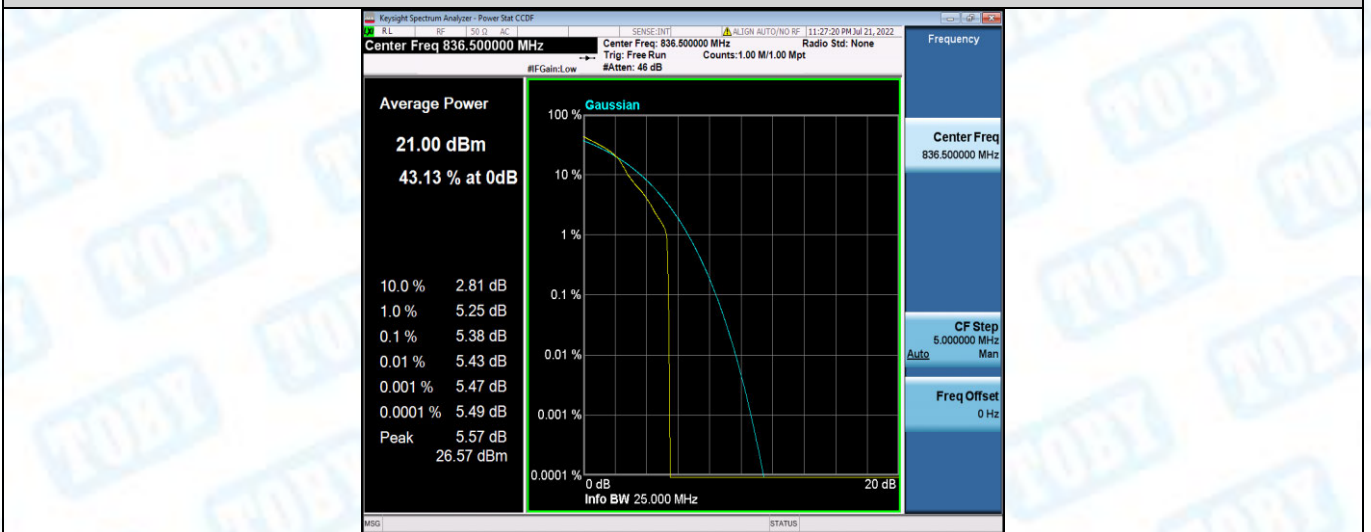

Band5-10MHz-16QAM-20525-1RB#0

Band5-10MHz-16QAM-20525-50RB#0