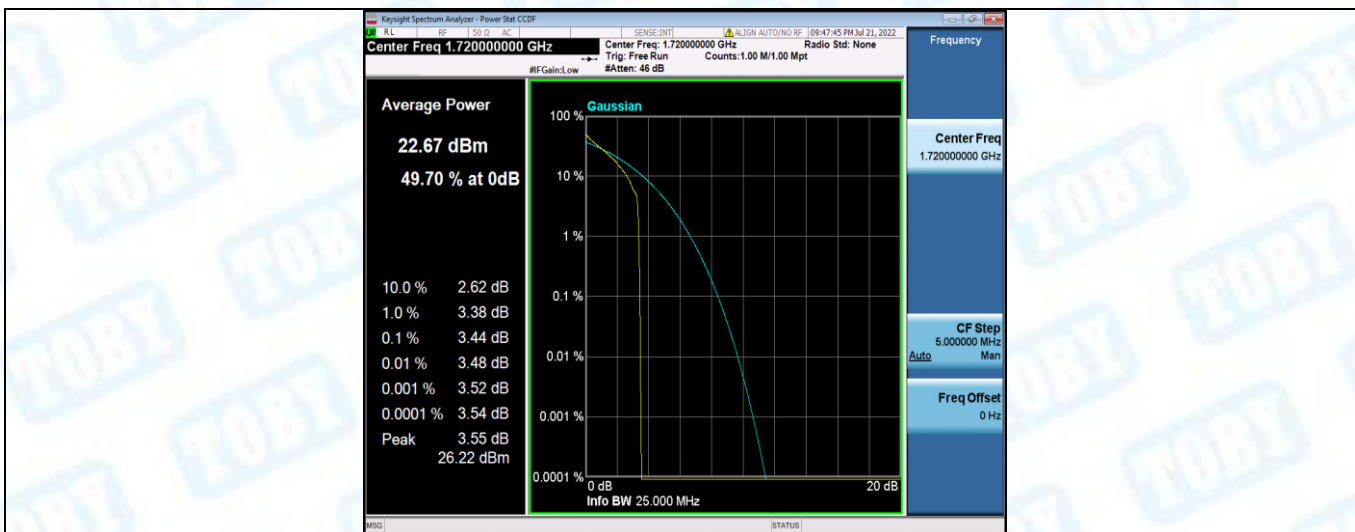

Band4-15MHz-16QAM-20175-1RB#0

Band4-15MHz-16QAM-20175-75RB#0

Band4-15MHz-16QAM-20325-1RB#0

Band4-15MHz-16QAM-20325-75RB#0

Band4-20MHz-QPSK-20050-1RB#0

Band4-20MHz-QPSK-20050-100RB#0

Band4-20MHz-QPSK-20175-1RB#0