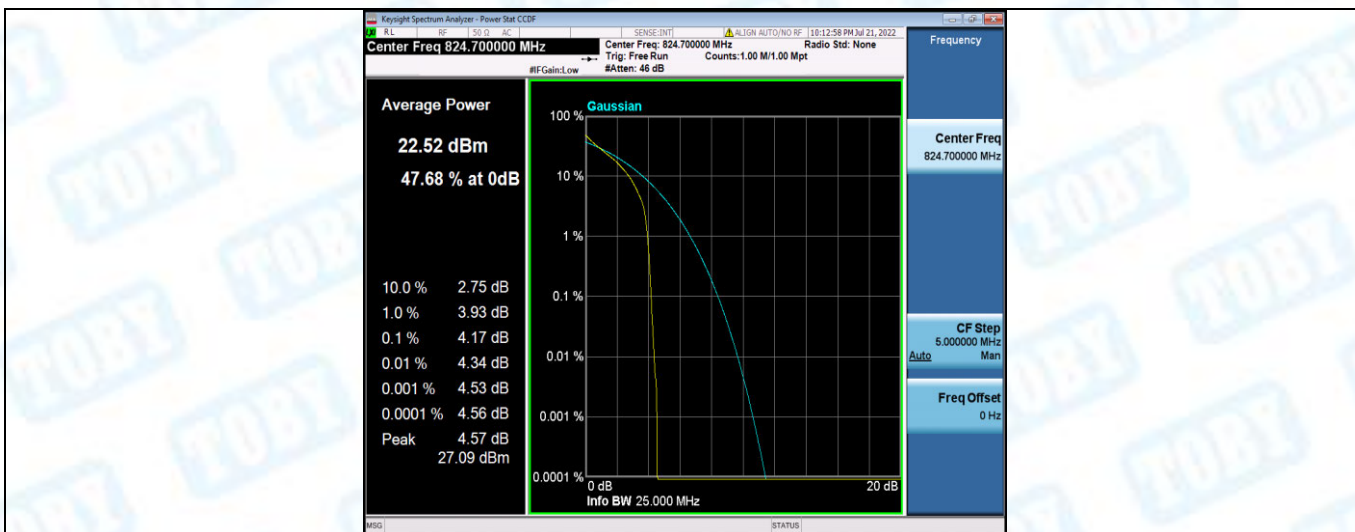

Band4-20MHz-16QAM-20300-1RB#0

Band4-20MHz-16QAM-20300-100RB#0

Band5-1.4MHz-QPSK-20407-1RB#0

Band5-1.4MHz-QPSK-20407-6RB#0

Band5-1.4MHz-QPSK-20525-1RB#0

Band5-1.4MHz-QPSK-20525-6RB#0

Band5-1.4MHz-QPSK-20643-1RB#0