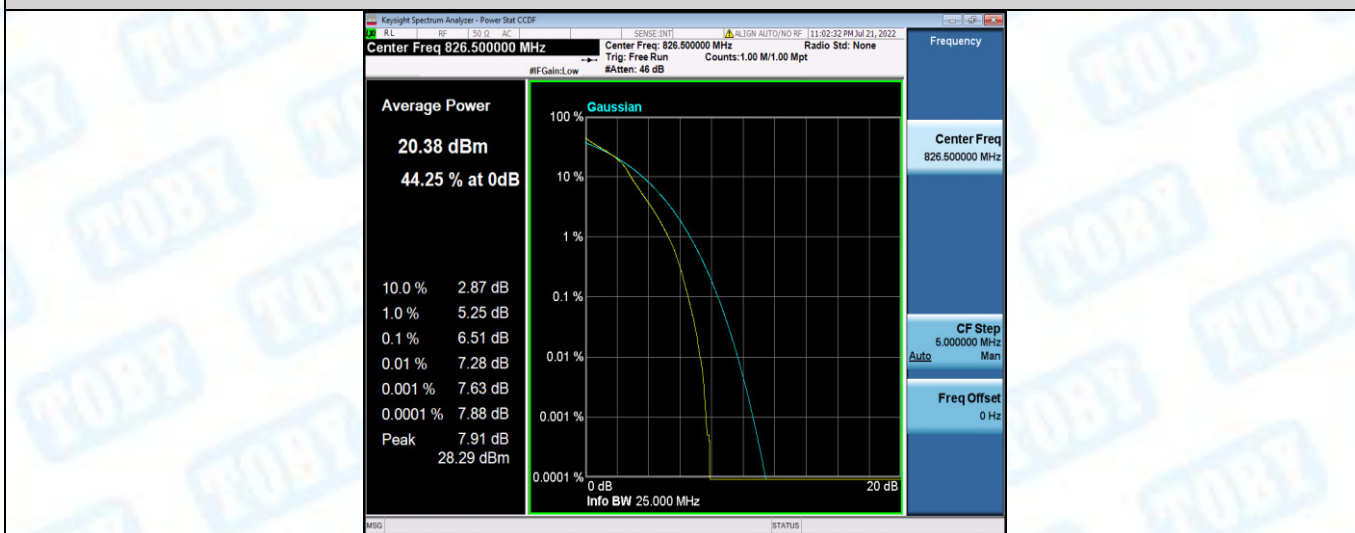

Band5-5MHz-QPSK-20625-1RB#0

Band5-5MHz-QPSK-20625-25RB#0

Band5-5MHz-16QAM-20425-1RB#0

Band5-5MHz-16QAM-20425-25RB#0

Band5-5MHz-16QAM-20525-1RB#0

Band5-5MHz-16QAM-20525-25RB#0

Band5-5MHz-16QAM-20625-1RB#0

Band5-5MHz-16QAM-20625-25RB#0