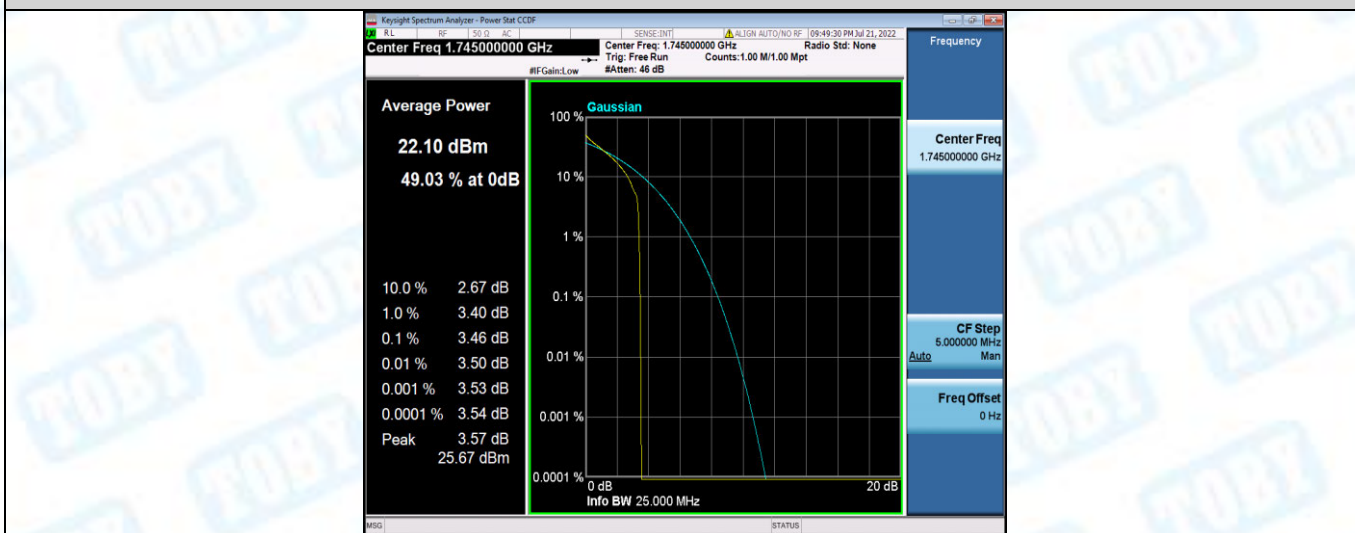

Band4-20MHz-QPSK-20300-1RB#0

Band4-20MHz-QPSK-20300-100RB#0