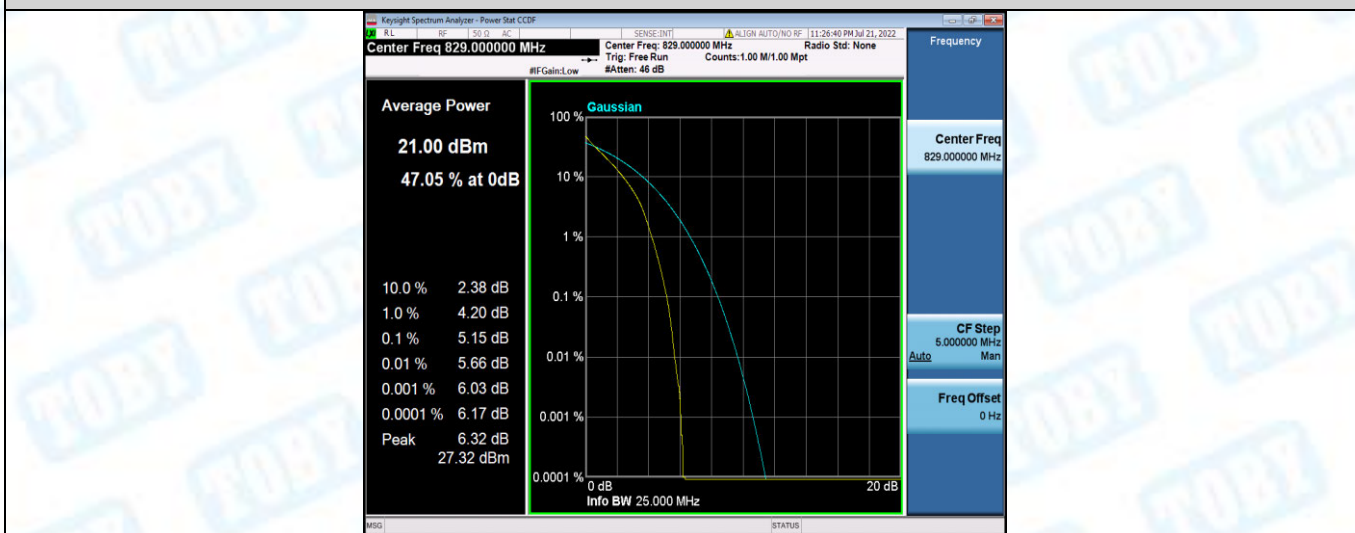

Band5-10MHz-QPSK-20450-50RB#0

Band5-10MHz-QPSK-20525-1RB#0