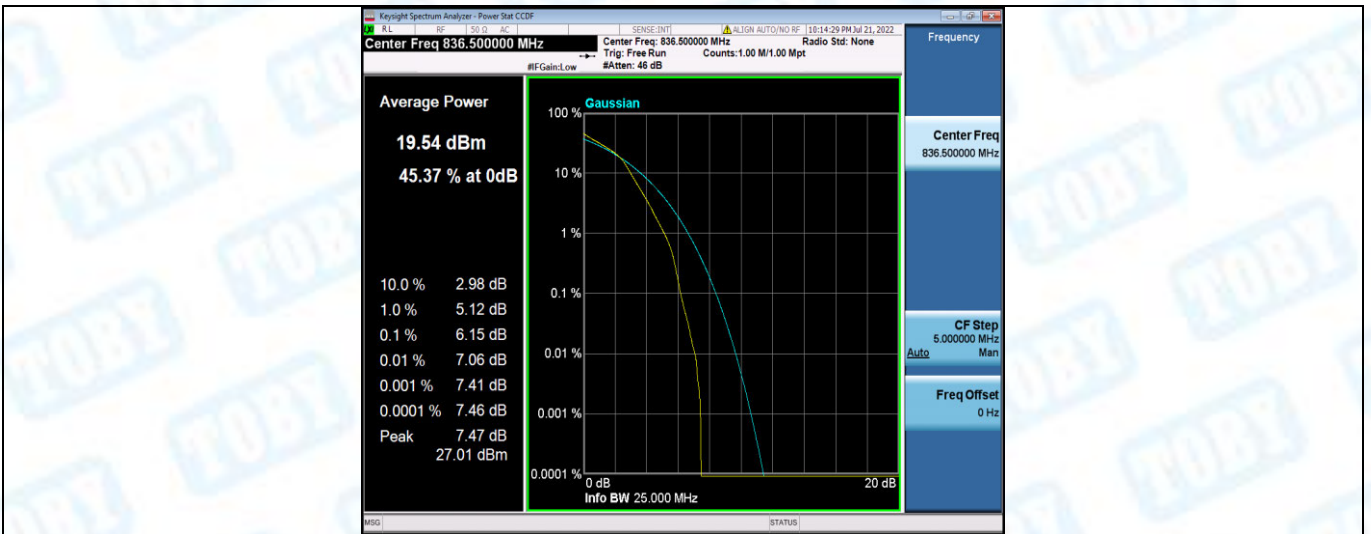

Band5-1.4MHz-QPSK-20643-6RB#0

Band5-1.4MHz-16QAM-20407-1RB#0

Band5-1.4MHz-16QAM-20407-6RB#0

Band5-1.4MHz-16QAM-20525-1RB#0

Band5-1.4MHz-16QAM-20525-6RB#0

Band5-1.4MHz-16QAM-20643-1RB#0

Band5-1.4MHz-16QAM-20643-6RB#0