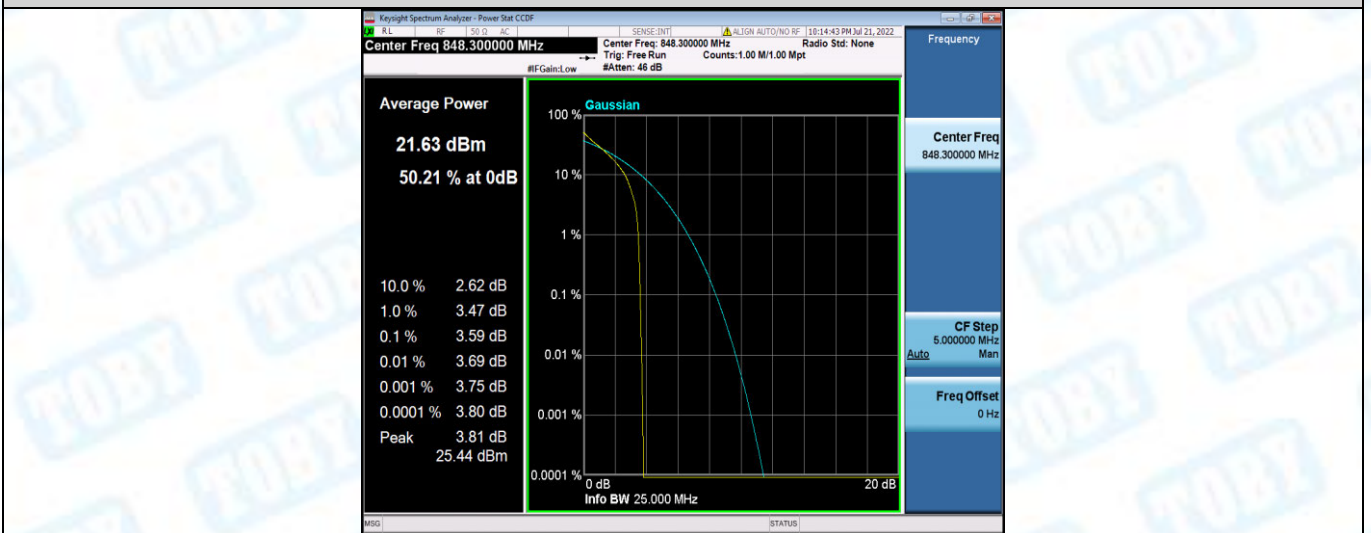

Band4-20MHz-16QAM-20300-1RB#0

Band4-20MHz-16QAM-20300-100RB#0

Band5-1.4MHz-QPSK-20407-1RB#0

Band5-1.4MHz-QPSK-20407-6RB#0

Band5-1.4MHz-QPSK-20525-1RB#0

Band5-1.4MHz-QPSK-20525-6RB#0

Band5-1.4MHz-QPSK-20643-1RB#0