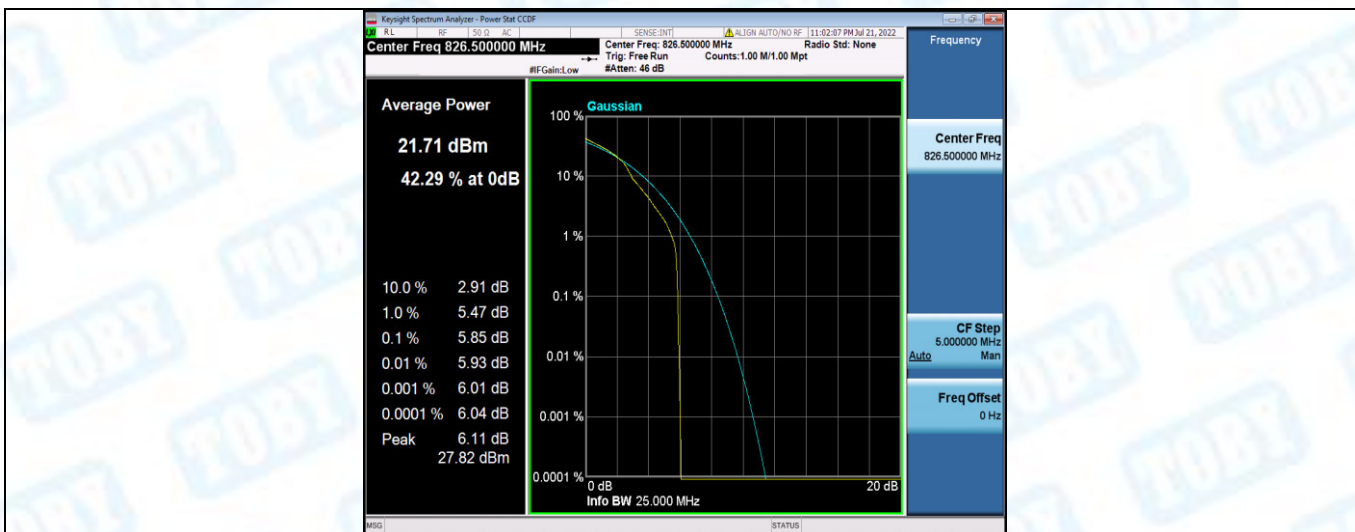

Band5-5MHz-16QAM-20425-1RB#0

Band5-5MHz-16QAM-20425-25RB#0