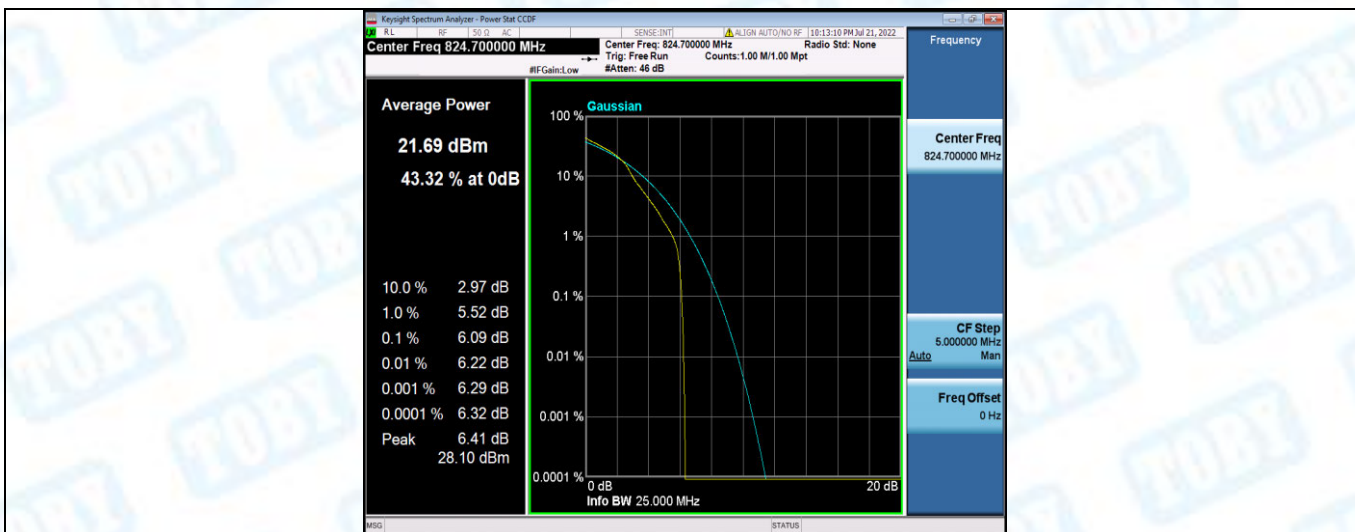

Band5-1.4MHz-16QAM-20407-1RB#0

Band5-1.4MHz-16QAM-20407-6RB#0