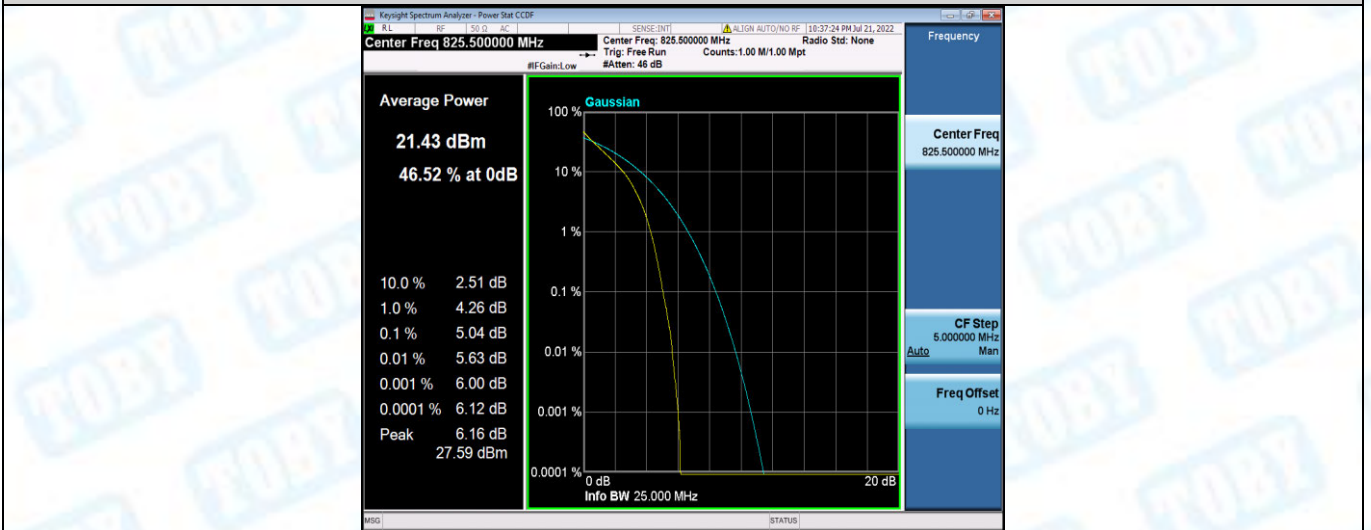

Band5-3MHz-QPSK-20415-15RB#0

Band5-3MHz-QPSK-20525-1RB#0