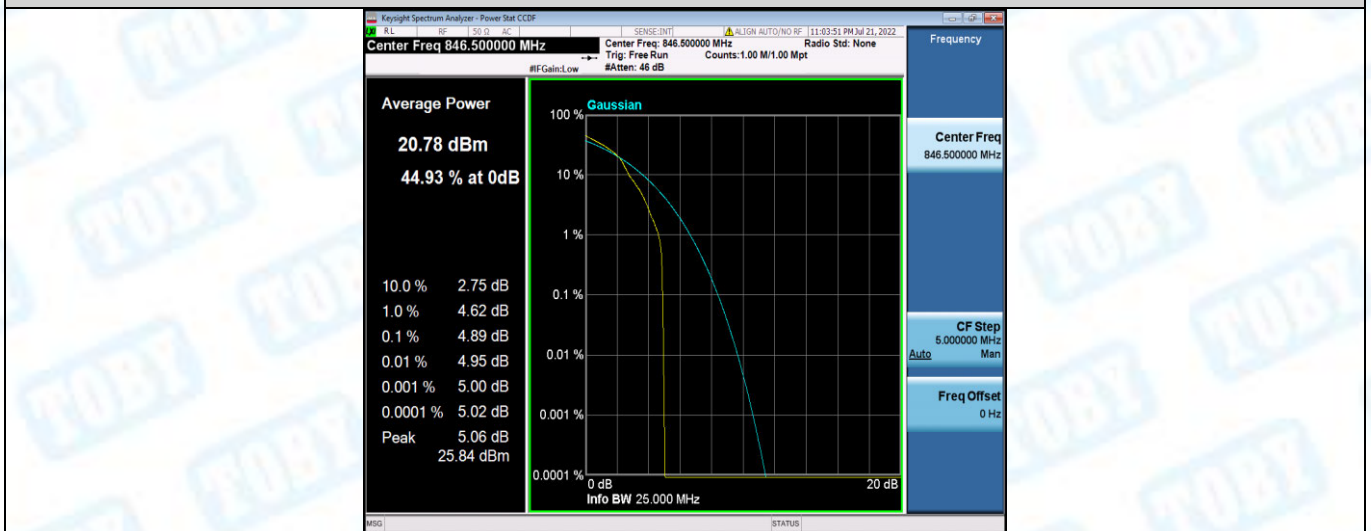

Band5-5MHz-QPSK-20625-1RB#0

Band5-5MHz-QPSK-20625-25RB#0

Band5-5MHz-16QAM-20425-1RB#0

Band5-5MHz-16QAM-20425-25RB#0

Band5-5MHz-16QAM-20525-1RB#0

Band5-5MHz-16QAM-20525-25RB#0

Band5-5MHz-16QAM-20625-1RB#0

Band5-5MHz-16QAM-20625-25RB#0