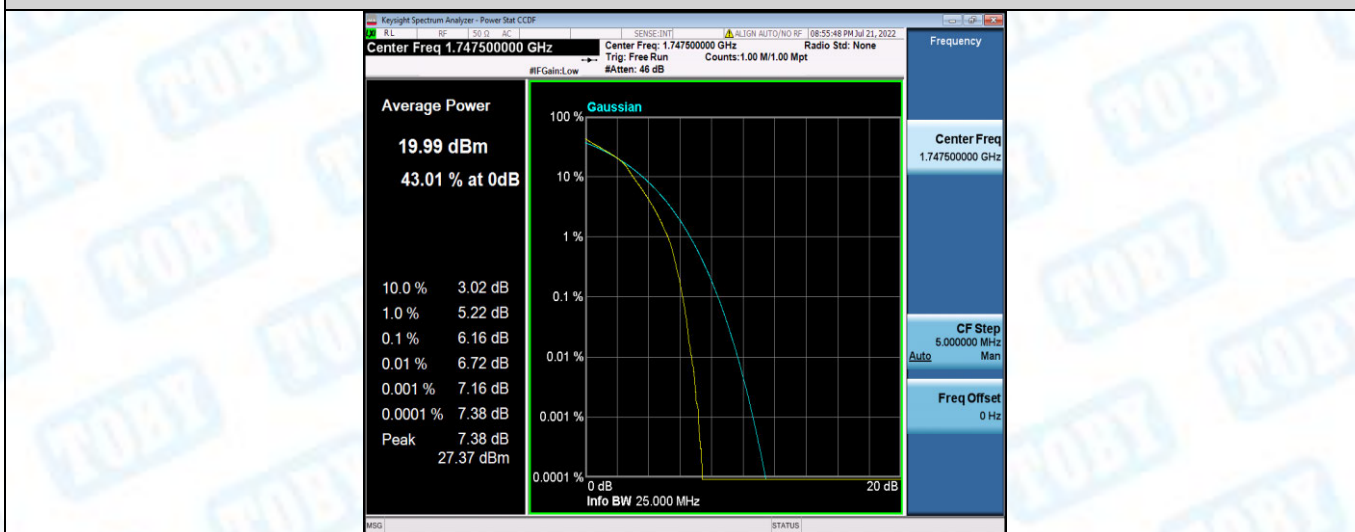

Band4-15MHz-16QAM-20175-1RB#0

Band4-15MHz-16QAM-20175-75RB#0

Band4-15MHz-16QAM-20325-1RB#0

Band4-15MHz-16QAM-20325-75RB#0

Band4-20MHz-QPSK-20050-1RB#0

Band4-20MHz-QPSK-20050-100RB#0

Band4-20MHz-QPSK-20175-1RB#0