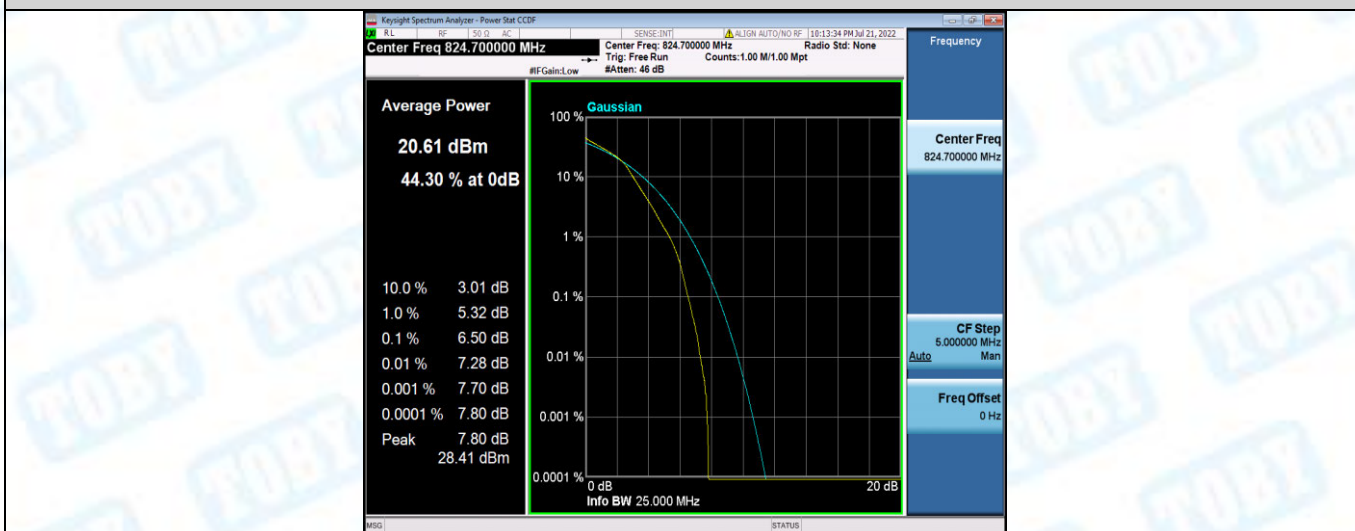

Band5-1.4MHz-16QAM-20407-6RB#0

Band5-1.4MHz-16QAM-20525-1RB#0