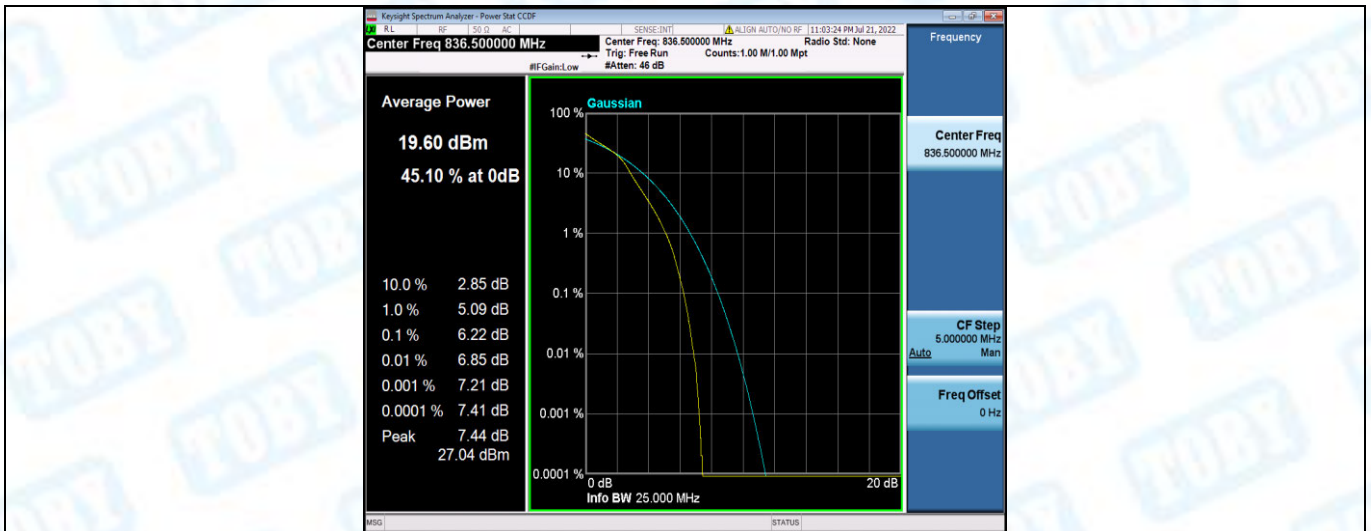

Band5-5MHz-QPSK-20625-1RB#0

Band5-5MHz-QPSK-20625-25RB#0

Band5-5MHz-16QAM-20425-1RB#0

Band5-5MHz-16QAM-20425-25RB#0

Band5-5MHz-16QAM-20525-1RB#0

Band5-5MHz-16QAM-20525-25RB#0

Band5-5MHz-16QAM-20625-1RB#0

Band5-5MHz-16QAM-20625-25RB#0