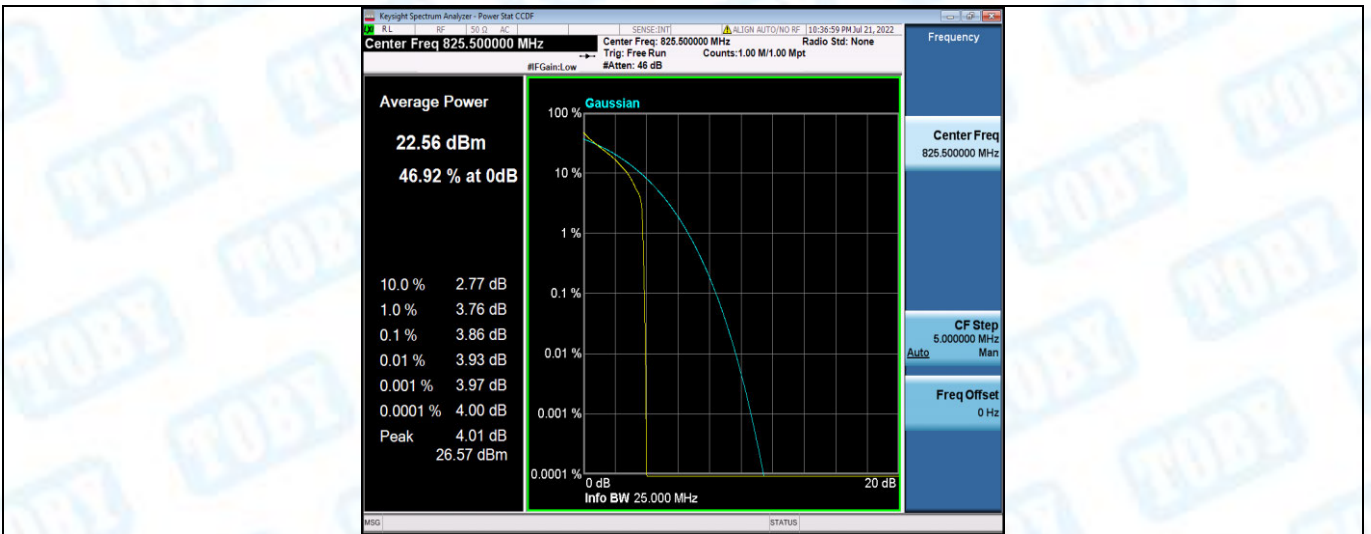

Band5-3MHz-QPSK-20415-1RB#0

Band5-3MHz-QPSK-20415-15RB#0