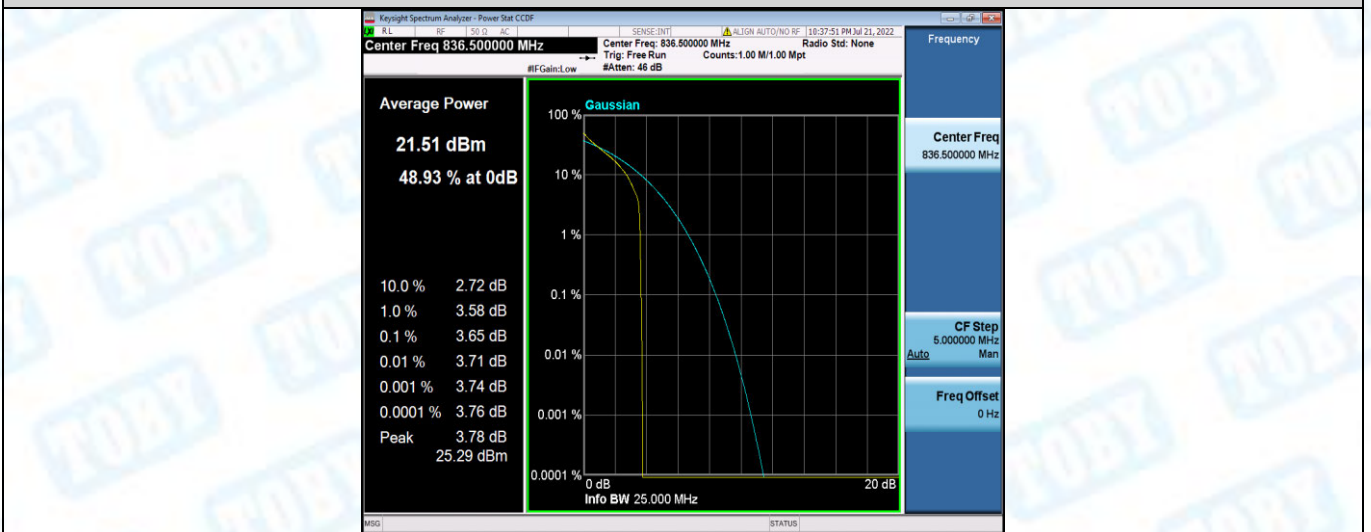

Band5-3MHz-QPSK-20525-1RB#0

Band5-3MHz-QPSK-20525-15RB#0