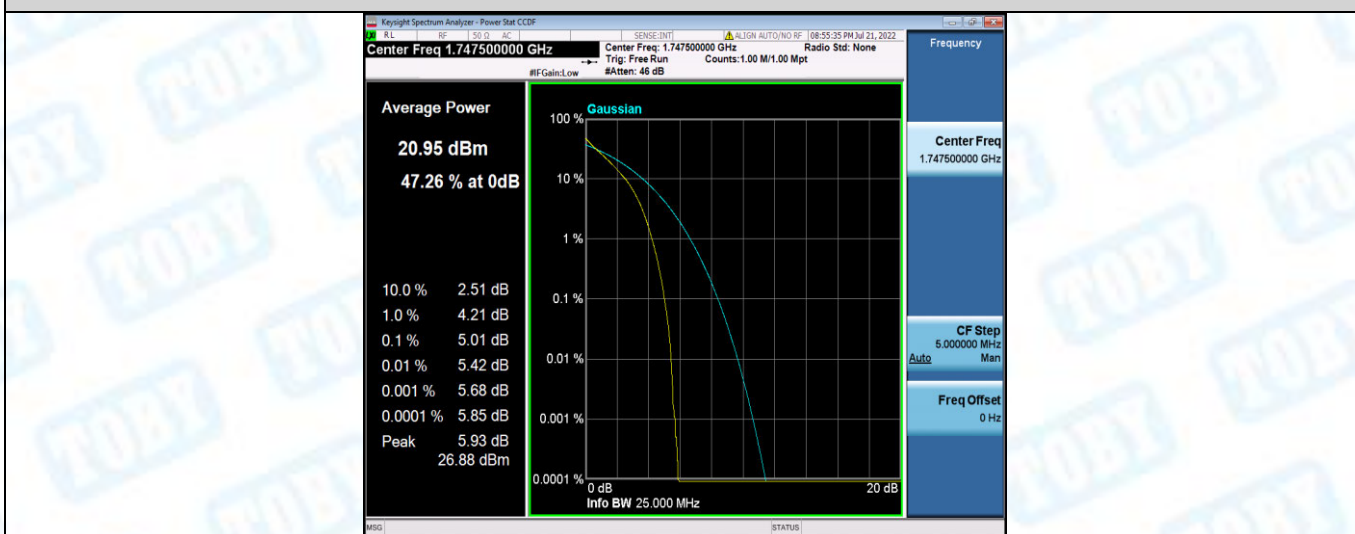

Band4-15MHz-QPSK-20025-75RB#0

Band4-15MHz-QPSK-20175-1RB#0

Band4-15MHz-QPSK-20175-75RB#0

Band4-15MHz-QPSK-20325-1RB#0

Band4-15MHz-QPSK-20325-75RB#0

Band4-15MHz-16QAM-20025-1RB#0

Band4-15MHz-16QAM-20025-75RB#0