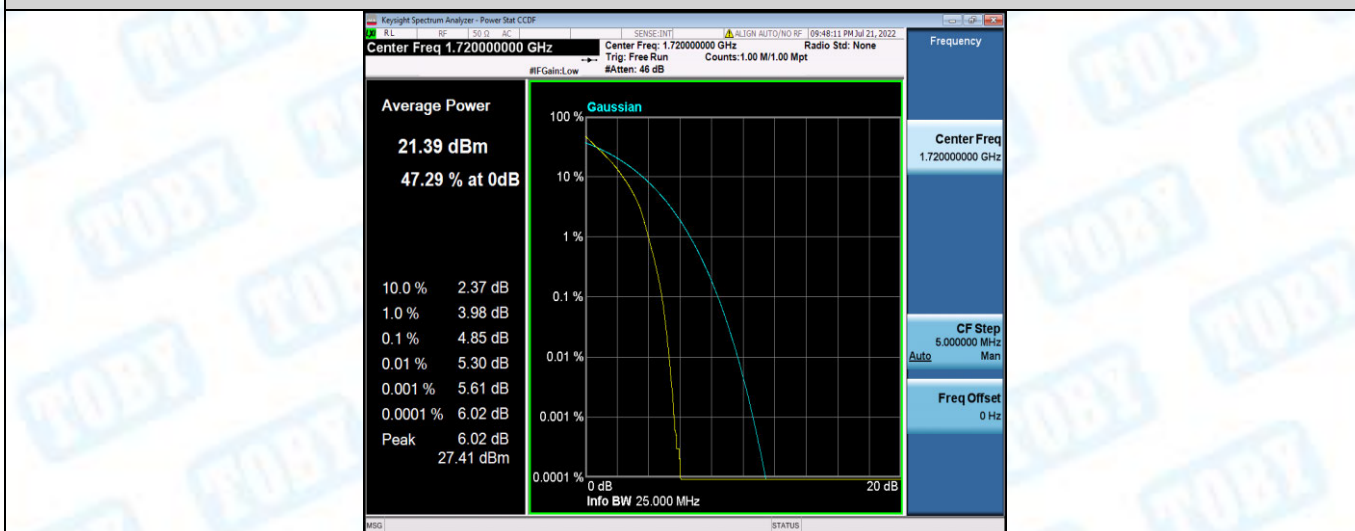

Band4-15MHz-16QAM-20175-1RB#0

Band4-15MHz-16QAM-20175-75RB#0

Band4-15MHz-16QAM-20325-1RB#0

Band4-15MHz-16QAM-20325-75RB#0

Band4-20MHz-QPSK-20050-1RB#0

Band4-20MHz-QPSK-20050-100RB#0

Band4-20MHz-QPSK-20175-1RB#0