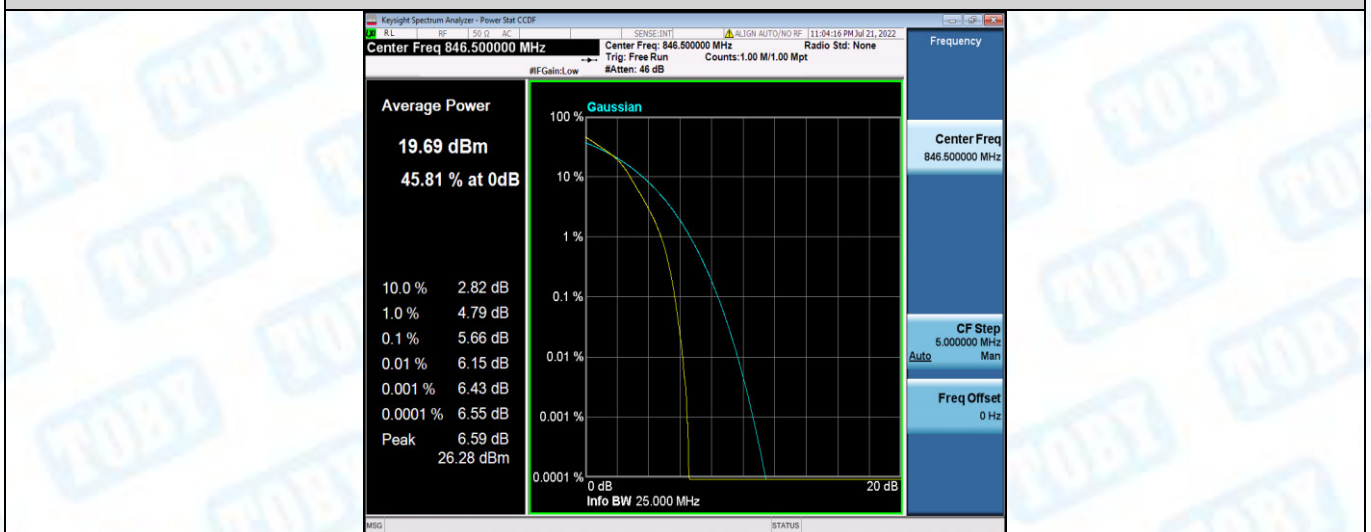

Band5-5MHz-QPSK-20625-1RB#0

Band5-5MHz-QPSK-20625-25RB#0

Band5-5MHz-16QAM-20425-1RB#0

Band5-5MHz-16QAM-20425-25RB#0

Band5-5MHz-16QAM-20525-1RB#0

Band5-5MHz-16QAM-20525-25RB#0

Band5-5MHz-16QAM-20625-1RB#0

Band5-5MHz-16QAM-20625-25RB#0