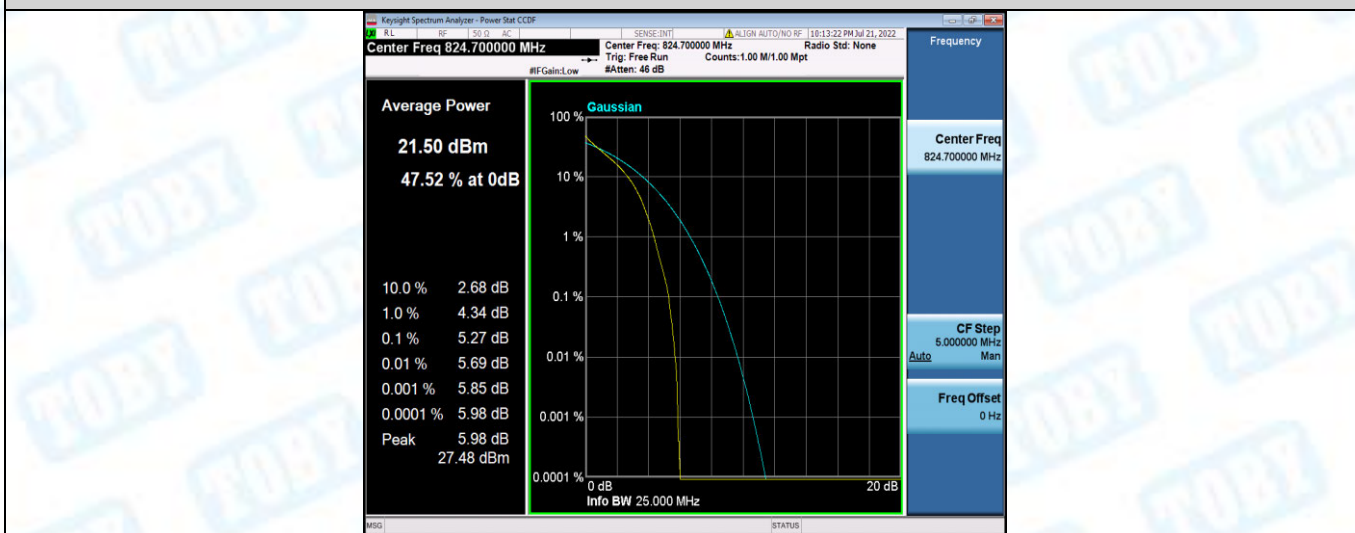

Band4-20MHz-16QAM-20300-1RB#0

Band4-20MHz-16QAM-20300-100RB#0

Band5-1.4MHz-QPSK-20407-1RB#0

Band5-1.4MHz-QPSK-20407-6RB#0

Band5-1.4MHz-QPSK-20525-1RB#0

Band5-1.4MHz-QPSK-20525-6RB#0

Band5-1.4MHz-QPSK-20643-1RB#0