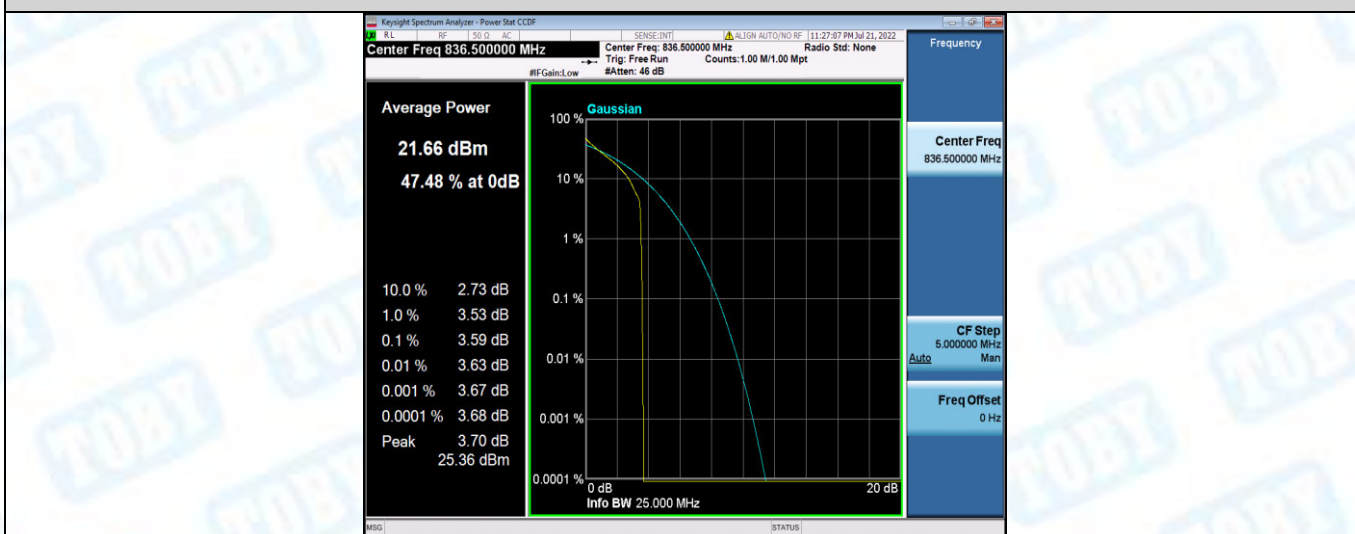

Band5-10MHz-QPSK-20525-1RB#0

Band5-10MHz-QPSK-20525-50RB#0