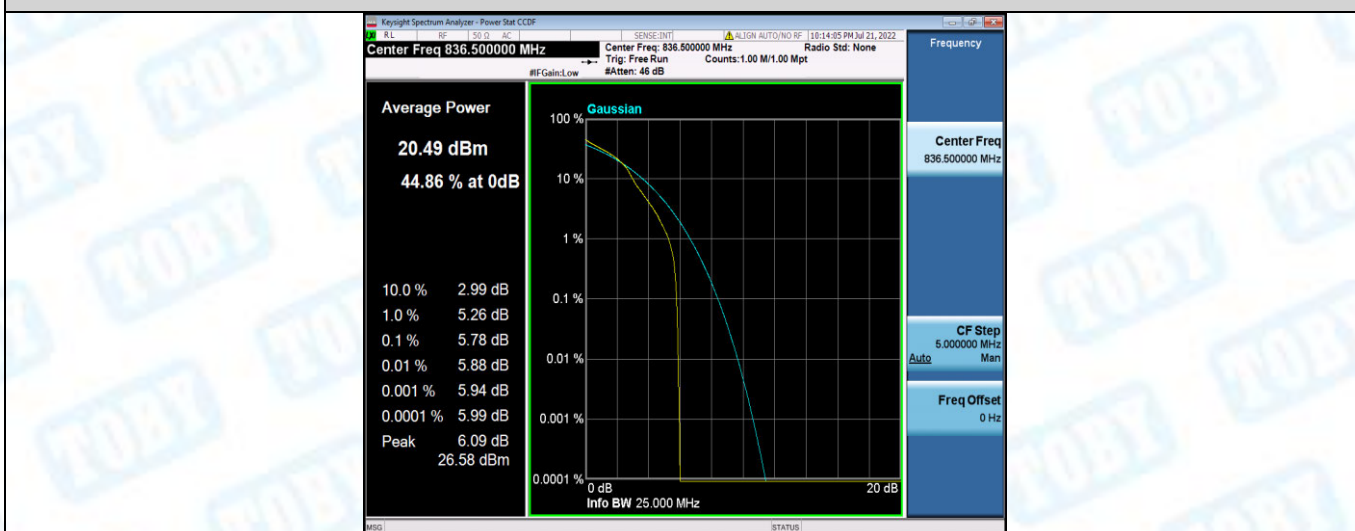

Band5-1.4MHz-QPSK-20643-6RB#0

Band5-1.4MHz-16QAM-20407-1RB#0

Band5-1.4MHz-16QAM-20407-6RB#0

Band5-1.4MHz-16QAM-20525-1RB#0

Band5-1.4MHz-16QAM-20525-6RB#0

Band5-1.4MHz-16QAM-20643-1RB#0

Band5-1.4MHz-16QAM-20643-6RB#0