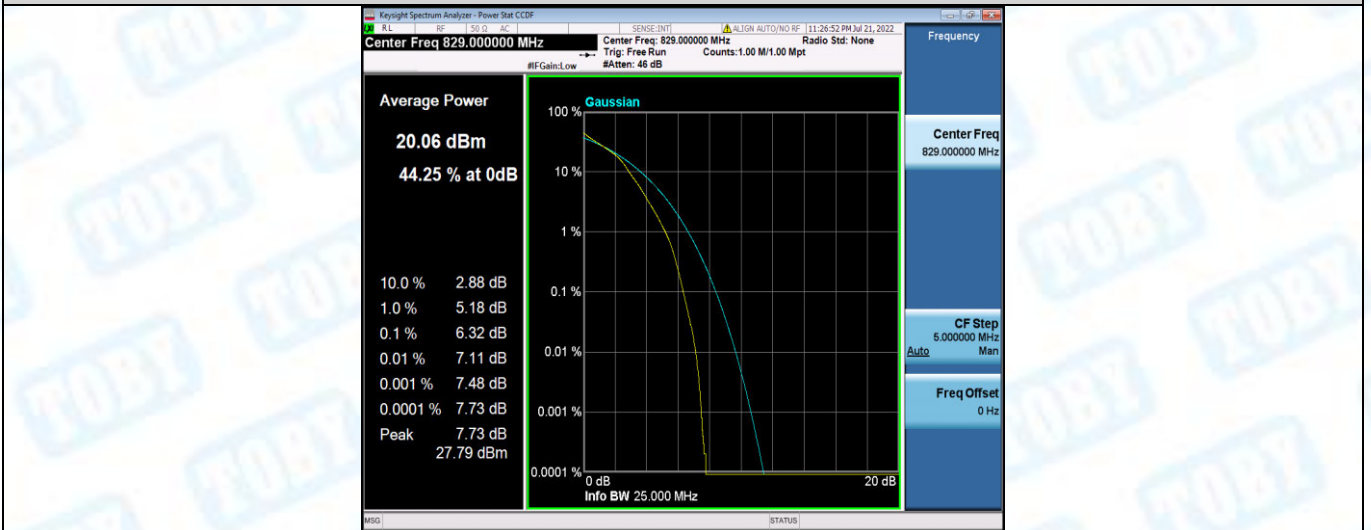

Band5-10MHz-16QAM-20450-50RB#0

Band5-10MHz-16QAM-20525-1RB#0