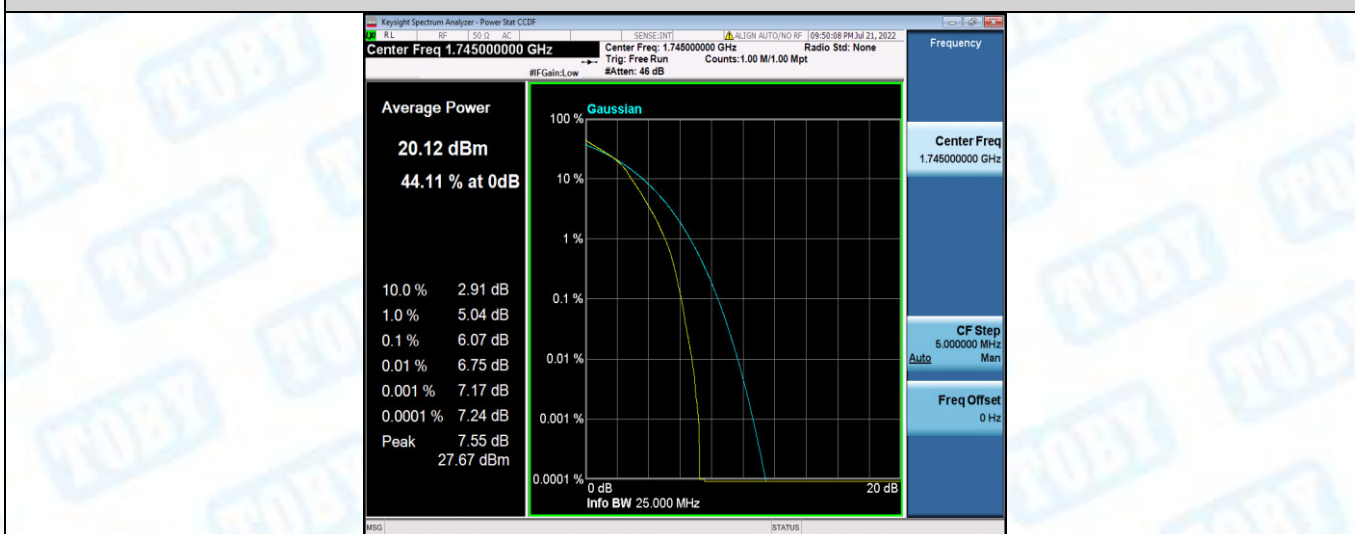

Band4-20MHz-16QAM-20300-100RB#0

Band5-1.4MHz-QPSK-20407-1RB#0