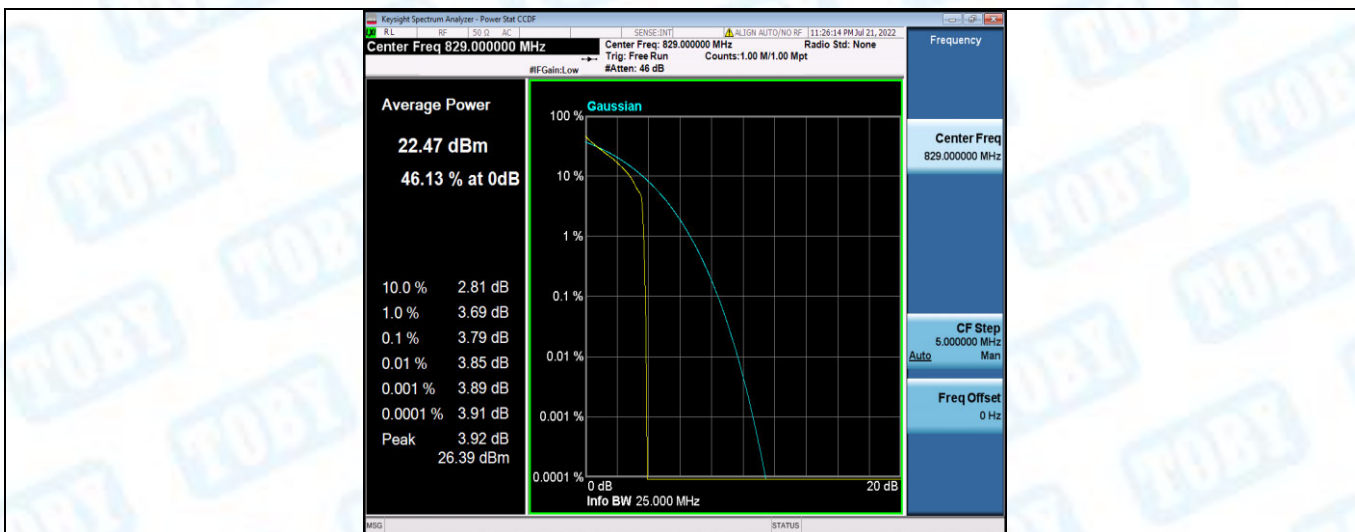

Band5-10MHz-QPSK-20450-1RB#0

Band5-10MHz-QPSK-20450-50RB#0