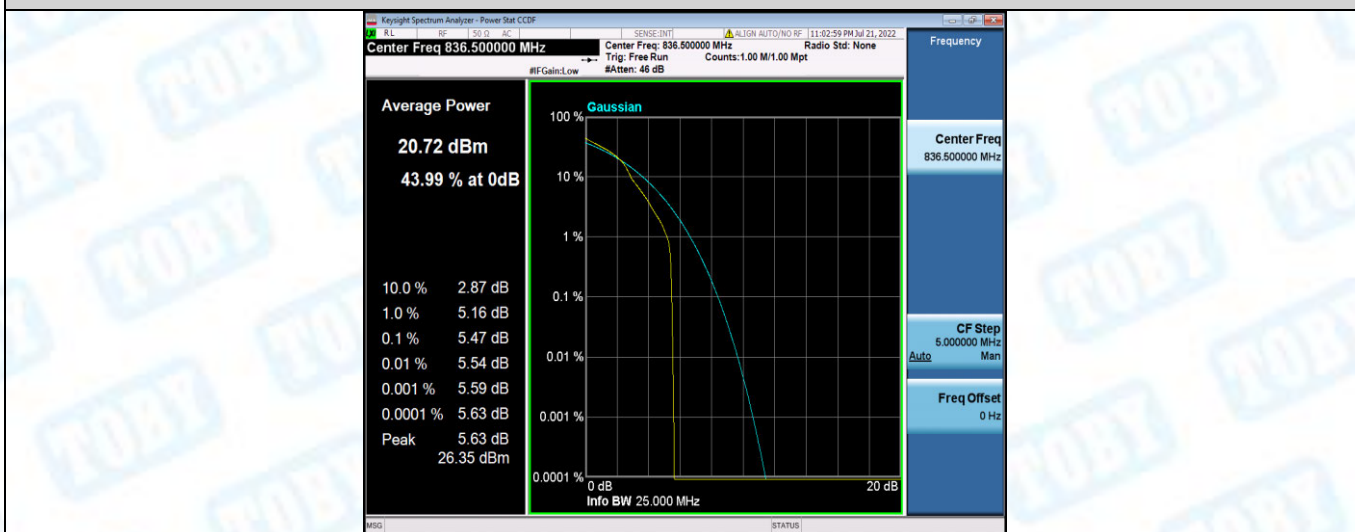

Band5-5MHz-QPSK-20625-1RB#0

Band5-5MHz-QPSK-20625-25RB#0

Band5-5MHz-16QAM-20425-1RB#0

Band5-5MHz-16QAM-20425-25RB#0

Band5-5MHz-16QAM-20525-1RB#0

Band5-5MHz-16QAM-20525-25RB#0

Band5-5MHz-16QAM-20625-1RB#0

Band5-5MHz-16QAM-20625-25RB#0