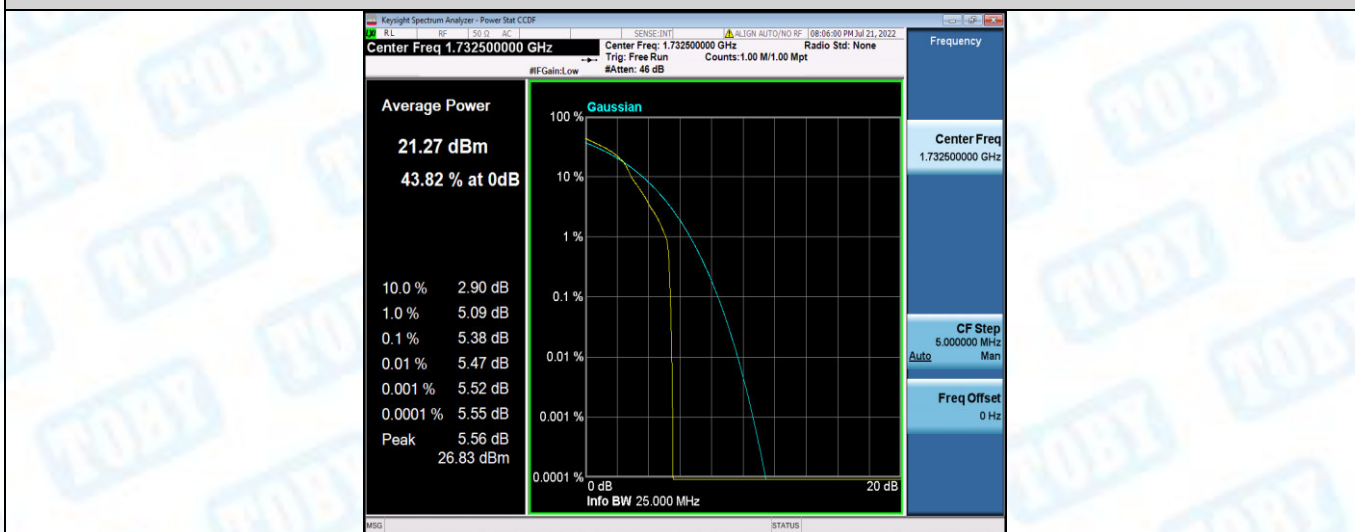

Band4-5MHz-16QAM-20175-1RB#0

Band4-5MHz-16QAM-20175-25RB#0