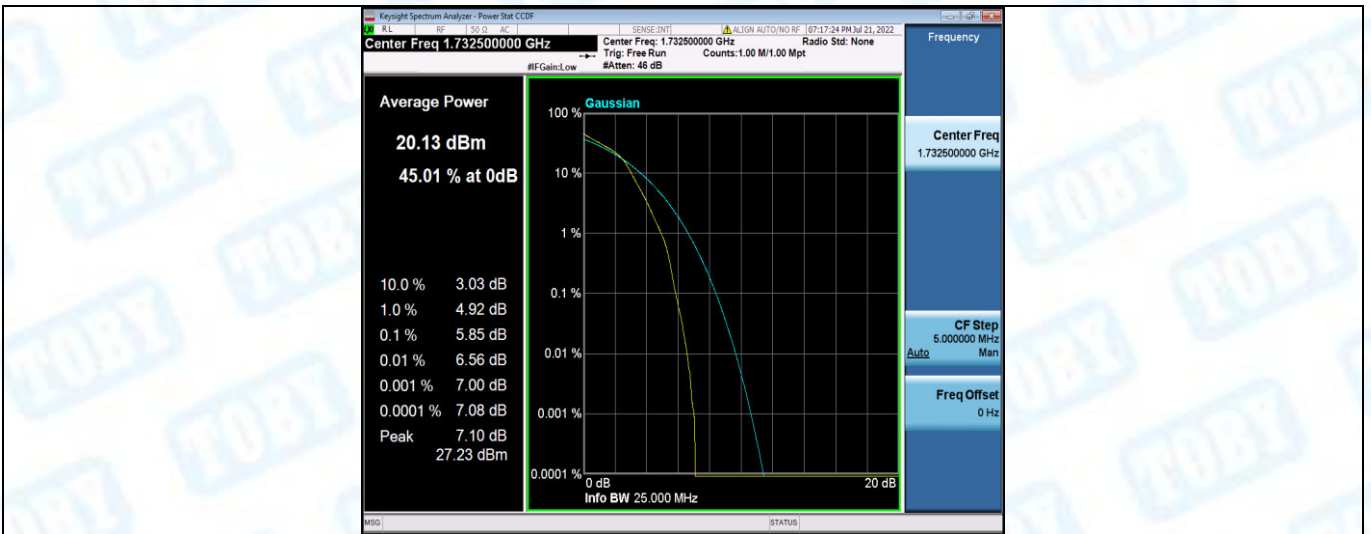

Band4-1.4MHz-16QAM-20175-6RB#0

Band4-1.4MHz-16QAM-20393-1RB#0