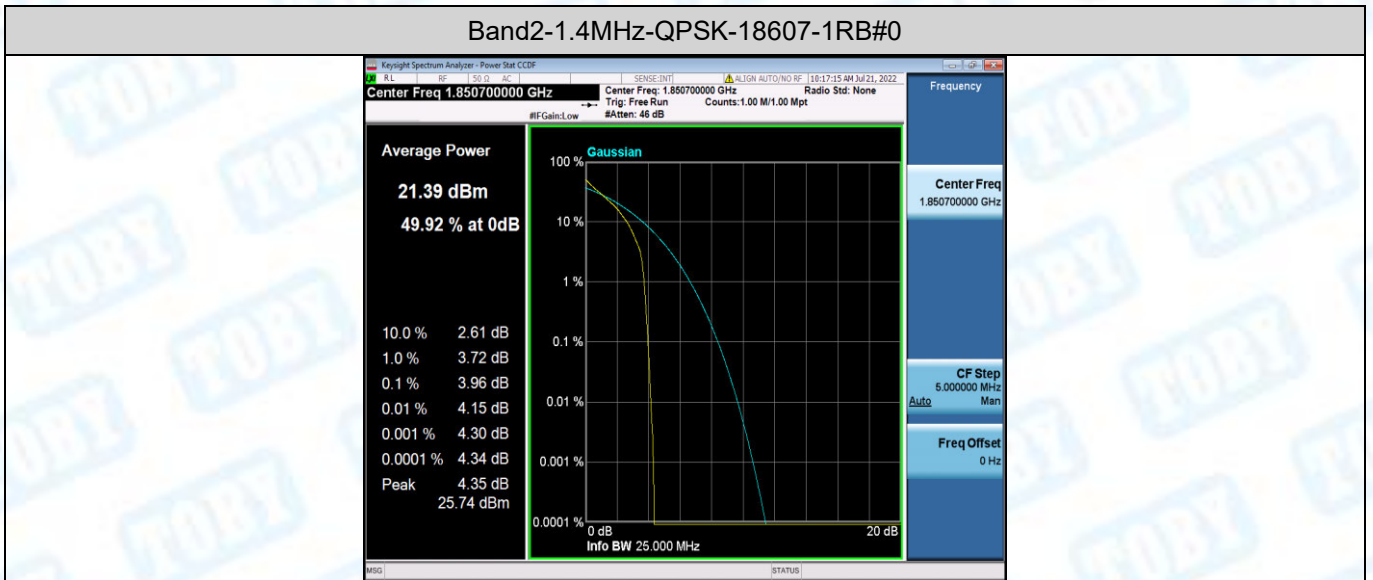

Test Graphs

Band2-1.4MHz-QPSK-18607-1RB#0