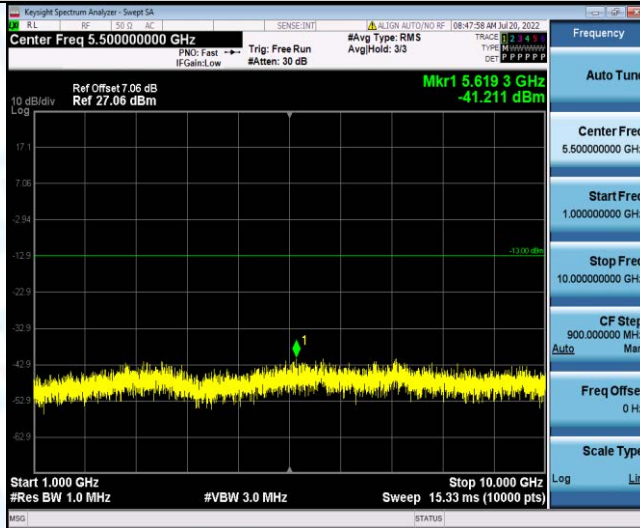

Band26-1.4MHz-16QAM-27033-1RB#0-Range2:1000~10000MHz