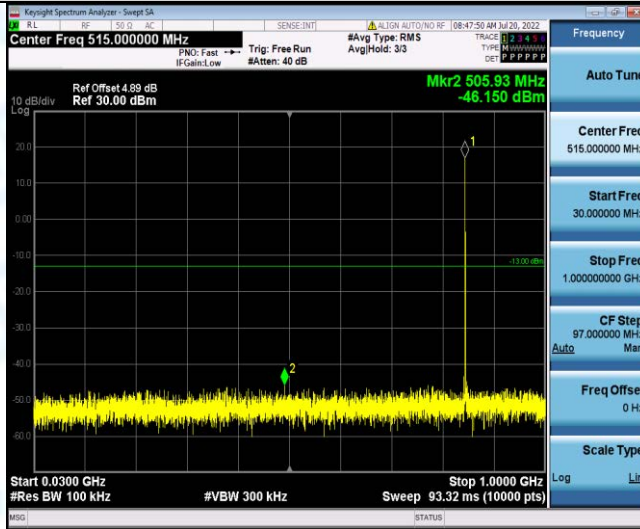

Band26-1.4MHz-16QAM-27033-1RB#0-Range1:30~1000MHz