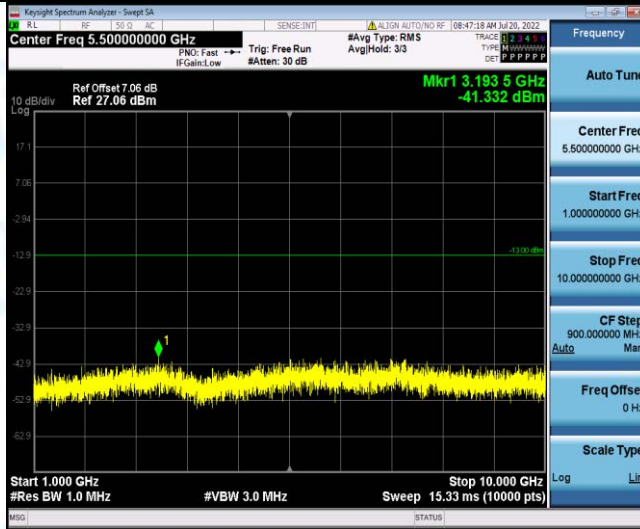

Band26-1.4MHz-16QAM-26797-1RB#0-Range1:30~1000MHz

Band26-1.4MHz-16QAM-26797-1RB#0-Range2:1000~10000MHz

Band26-1.4MHz-16QAM-26915-1RB#0-Range1:30~1000MHz

Band26-1.4MHz-16QAM-26915-1RB#0-Range2:1000~10000MHz