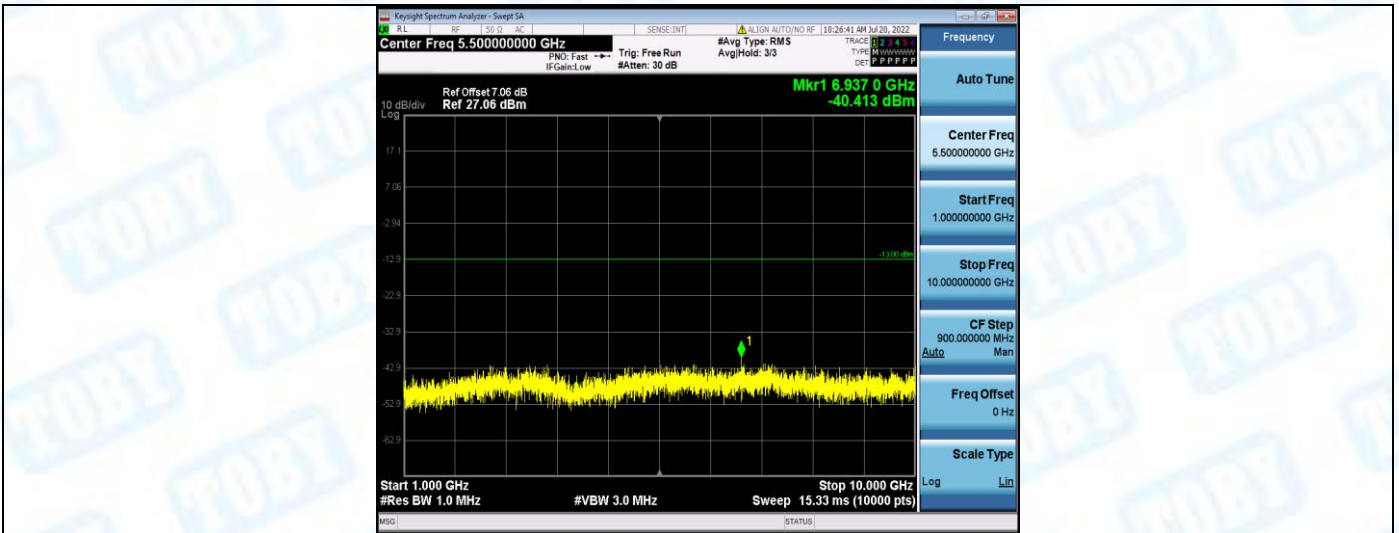

Band26-15MHz-16QAM-26865-1RB#0-Range1:30~1000MHz

Band26-15MHz-16QAM-26865-1RB#0-Range2:1000~10000MHz

Band26-15MHz-16QAM-26915-1RB#0-Range1:30~10000MHz

Band26-15MHz-16QAM-26915-1RB#0-Range2:1000~10000MHz

Band26-15MHz-16QAM-26965-1RB#0-Range1:30~1000MHz