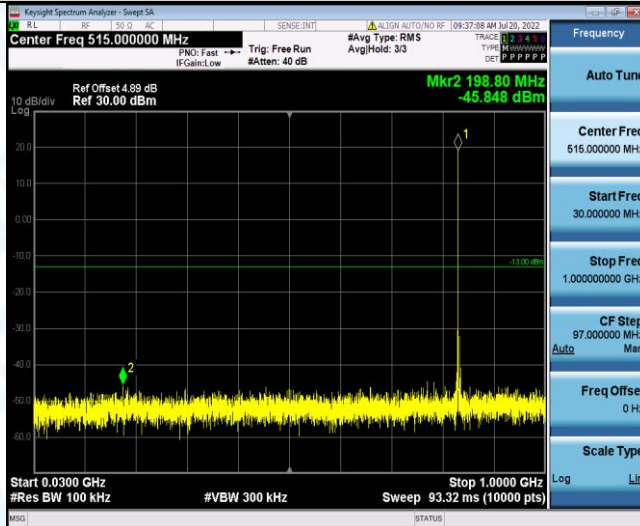

Band26-5MHz-16QAM-26915-1RB#0-Range1:30~1000MHz