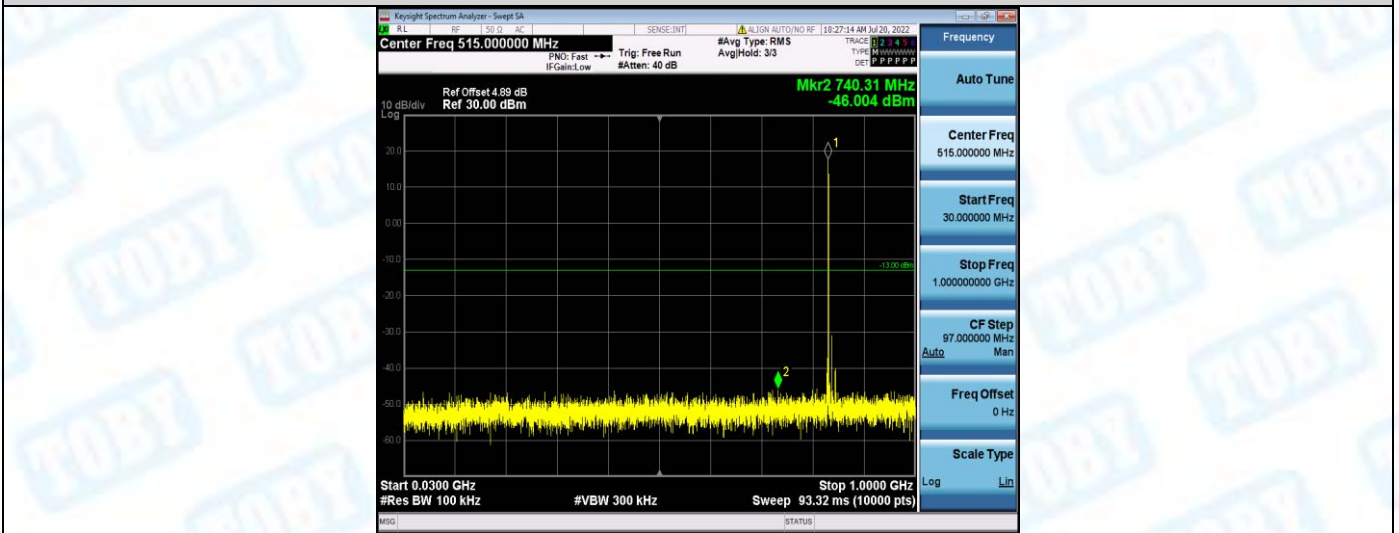

Band26-15MHz-16QAM-26865-1RB#0-Range1:30~1000MHz

Band26-15MHz-16QAM-26865-1RB#0-Range2:1000~10000MHz

Band26-15MHz-16QAM-26915-1RB#0-Range1:30~10000MHz

Band26-15MHz-16QAM-26915-1RB#0-Range2:1000~10000MHz

Band26-15MHz-16QAM-26965-1RB#0-Range1:30~1000MHz