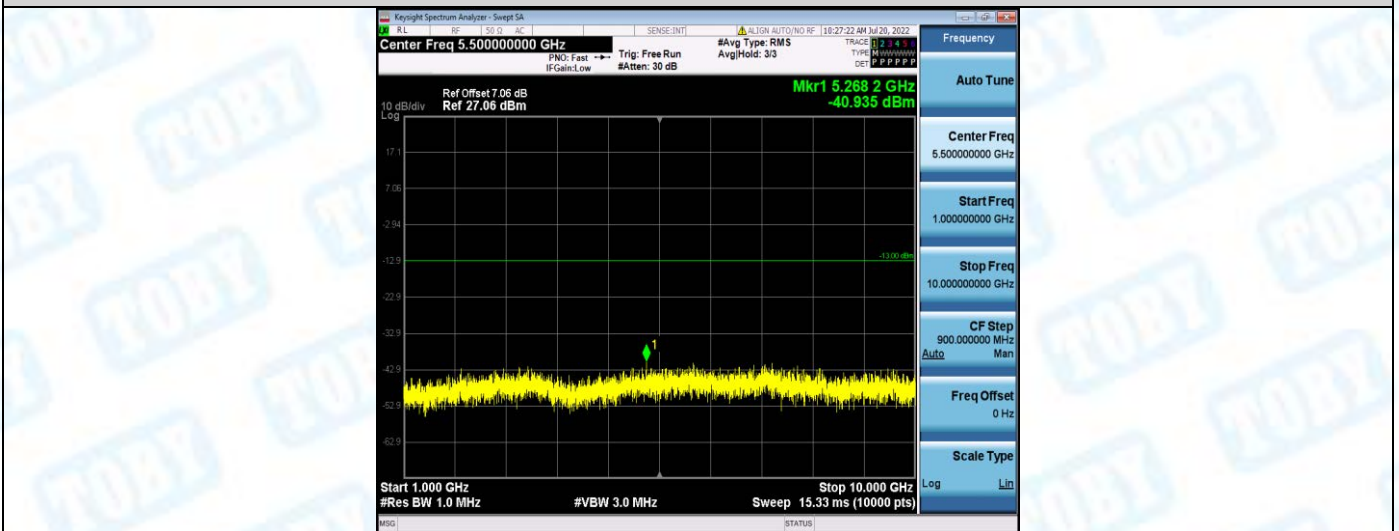

Band26-15MHz-16QAM-26965-1RB#0-Range2:1000~10000MHz