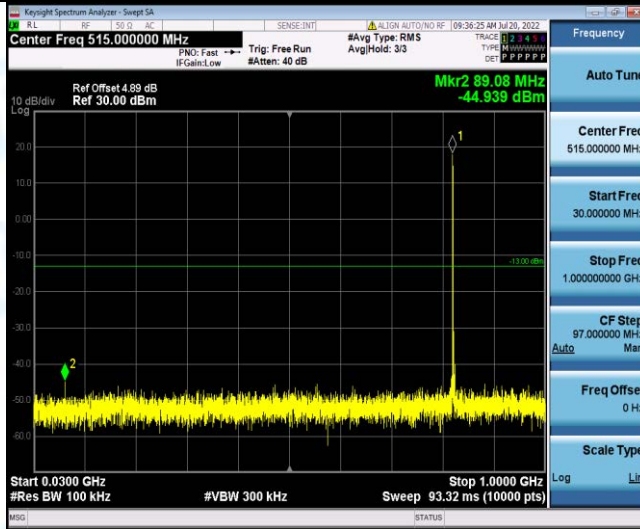

Band26-5MHz-16QAM-26815-1RB#0-Range1:30~1000MHz