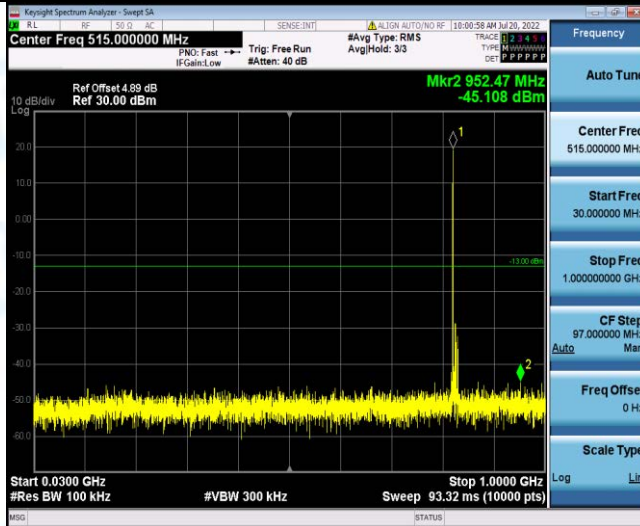

Band26-10MHz-QPSK-26840-1RB#0-Range1:30~1000MHz