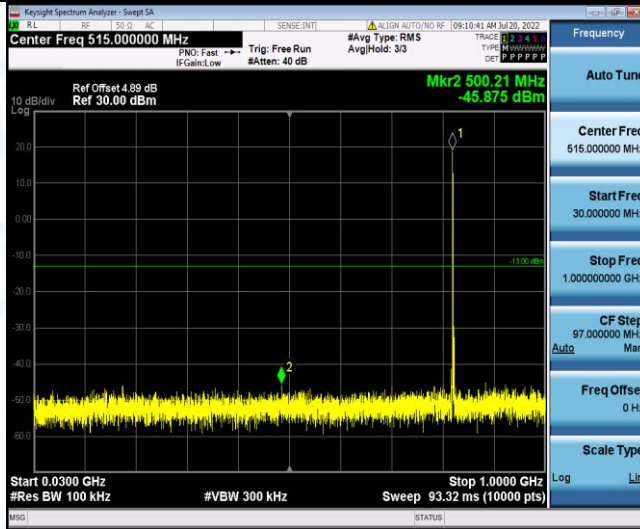

Band26-3MHz-QPSK-26805-1RB#0-Range1:30~1000MHz