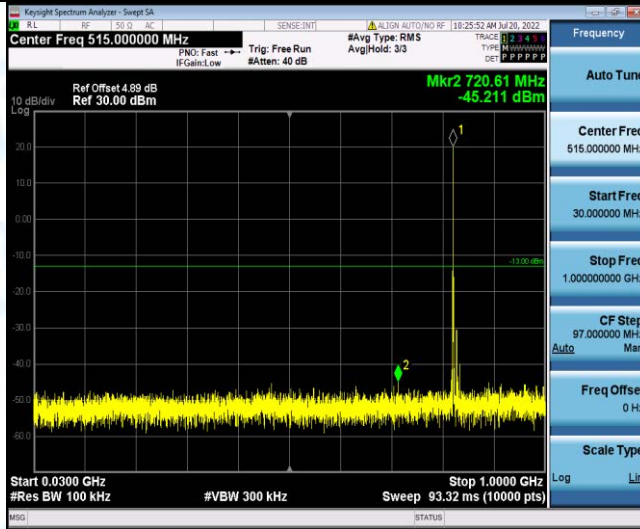

Band26-15MHz-16QAM-26865-1RB#0-Range1:30~1000MHz