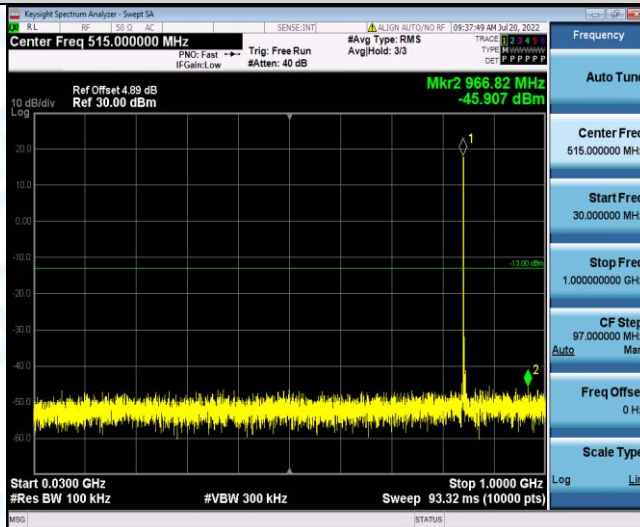

Band26-5MHz-16QAM-26815-1RB#0-Range1:30~1000MHz

Band26-5MHz-16QAM-26815-1RB#0-Range2:1000~10000MHz

Band26-5MHz-16QAM-26915-1RB#0-Range1:30~1000MHz

Band26-5MHz-16QAM-26915-1RB#0-Range2:1000~10000MHz

Band26-5MHz-16QAM-27015-1RB#0-Range1:30~1000MHz