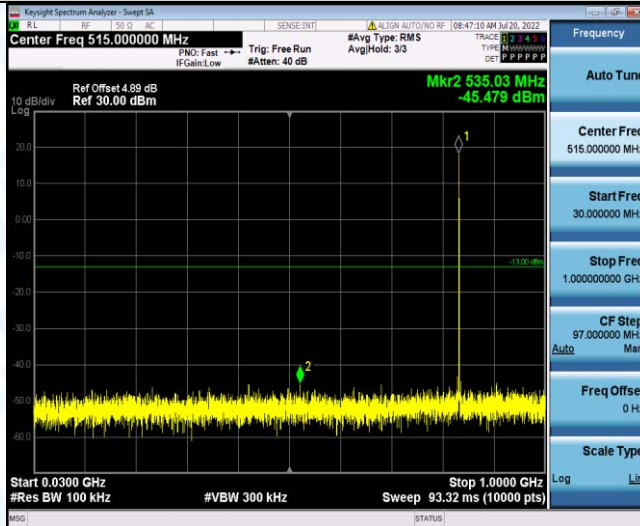

Band26-1.4MHz-16QAM-26915-1RB#0-Range1:30~1000MHz