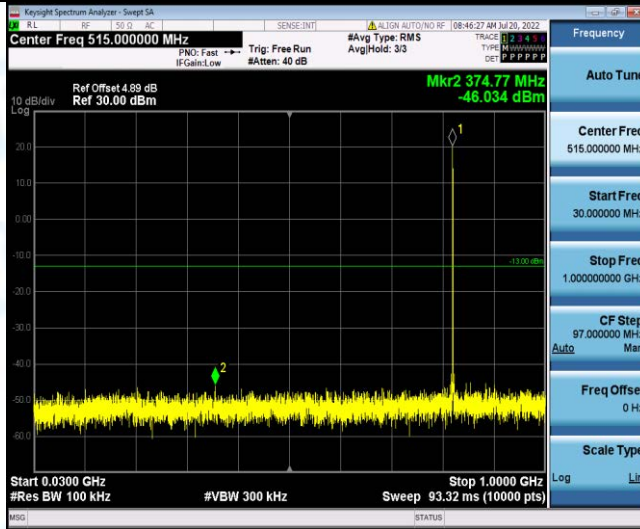

Band26-1.4MHz-16QAM-26797-1RB#0-Range1:30~1000MHz