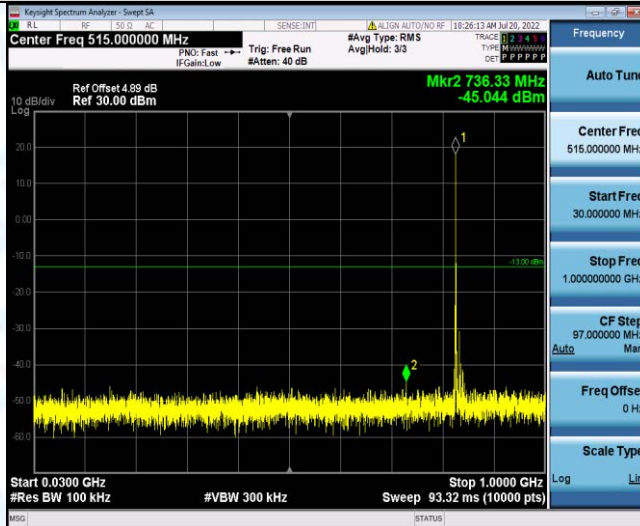

Band26-15MHz-QPSK-26915-1RB#0-Range1:30~1000MHz