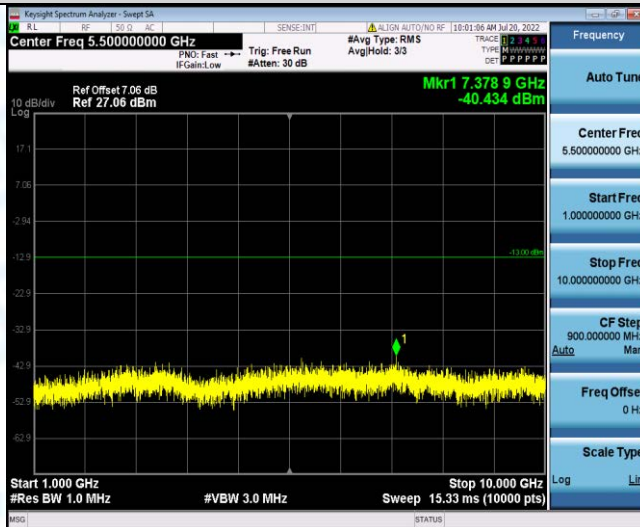

Band26-10MHz-QPSK-26840-1RB#0-Range2:1000~10000MHz