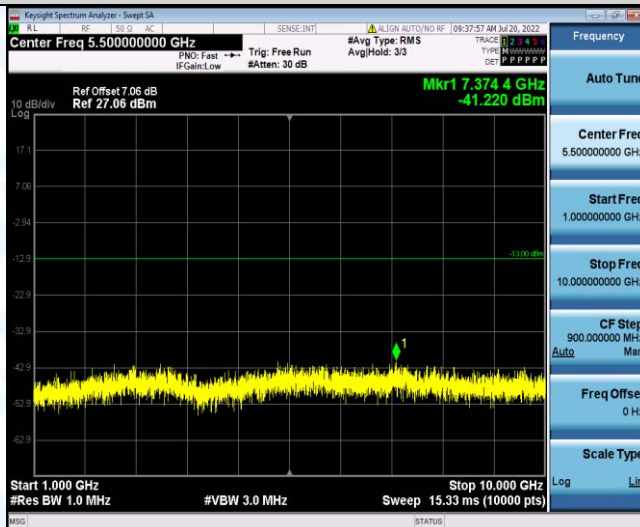

Band26-5MHz-16QAM-27015-1RB#0-Range2:1000~10000MHz