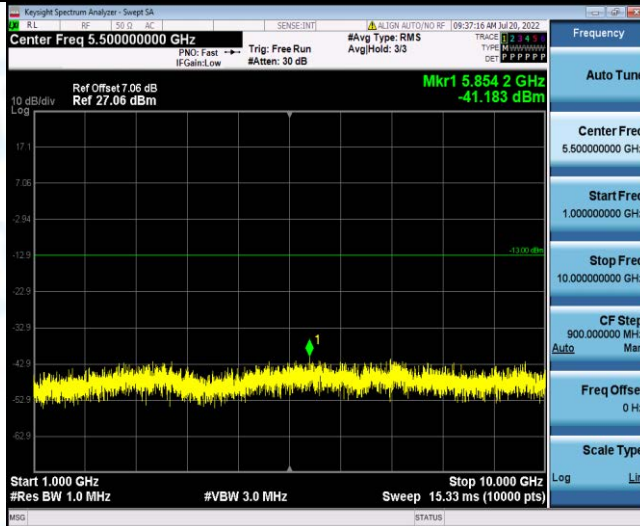

Band26-5MHz-16QAM-26815-1RB#0-Range1:30~1000MHz

Band26-5MHz-16QAM-26815-1RB#0-Range2:1000~10000MHz

Band26-5MHz-16QAM-26915-1RB#0-Range1:30~1000MHz

Band26-5MHz-16QAM-26915-1RB#0-Range2:1000~10000MHz

Band26-5MHz-16QAM-27015-1RB#0-Range1:30~1000MHz