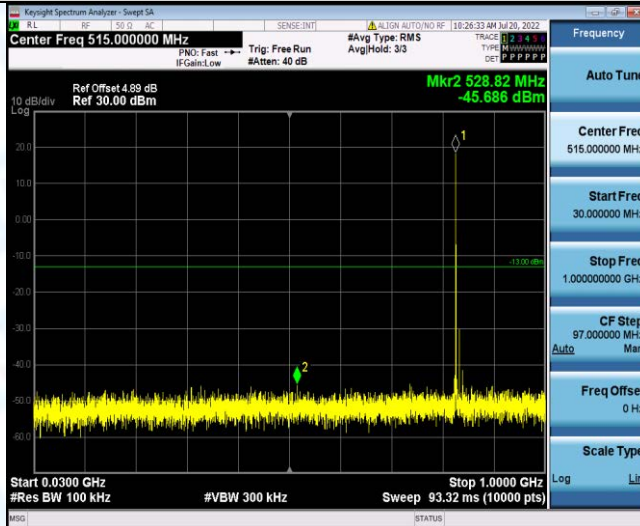

Band26-15MHz-16QAM-26915-1RB#0-Range1:30~10000MHz