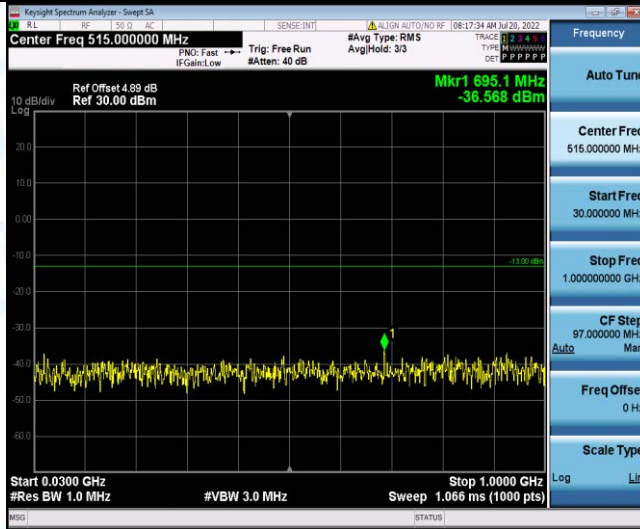

Band66-15MHz-16QAM-132047-1RB#0-Range1:30~1000MHz

Band66-15MHz-16QAM-132047-1RB#0-Range2:1000~20000MHz