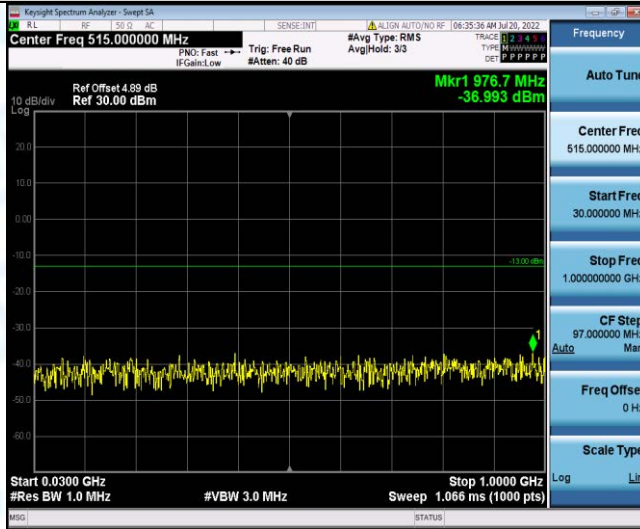

Band66-1.4MHz-16QAM-132665-1RB#0-Range1:30~1000MHz

Band66-1.4MHz-16QAM-132665-1RB#0-Range2:1000~20000MHz