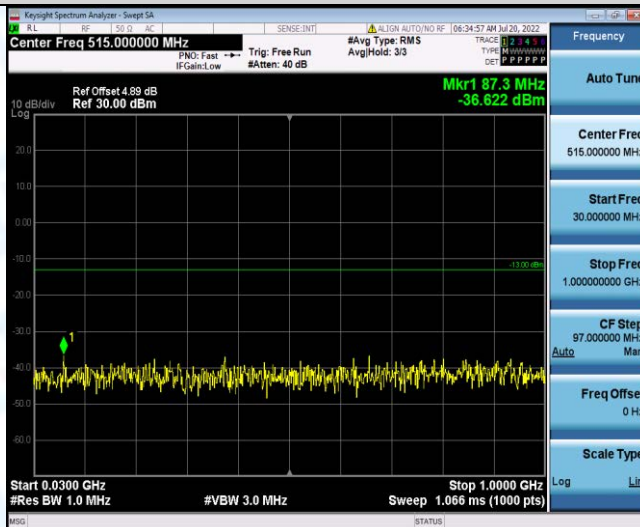

Band66-1.4MHz-16QAM-132322-1RB#0-Range1:30~100MHz

Band66-1.4MHz-16QAM-132322-1RB#0-Range2:1000~2000MHz