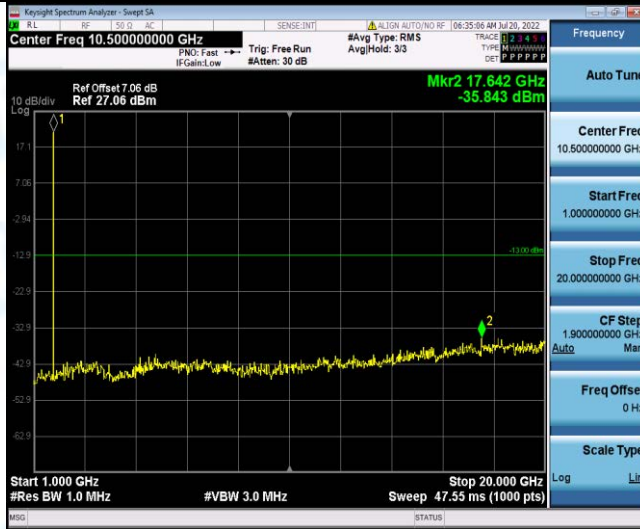

Band66-1.4MHz-16QAM-131979-1RB#0-Range1:30~1000MHz

Band66-1.4MHz-16QAM-131979-1RB#0-Range2:1000~2000MHz

Band66-1.4MHz-16QAM-132322-1RB#0-Range1:30~100MHz

Band66-1.4MHz-16QAM-132322-1RB#0-Range2:1000~2000MHz