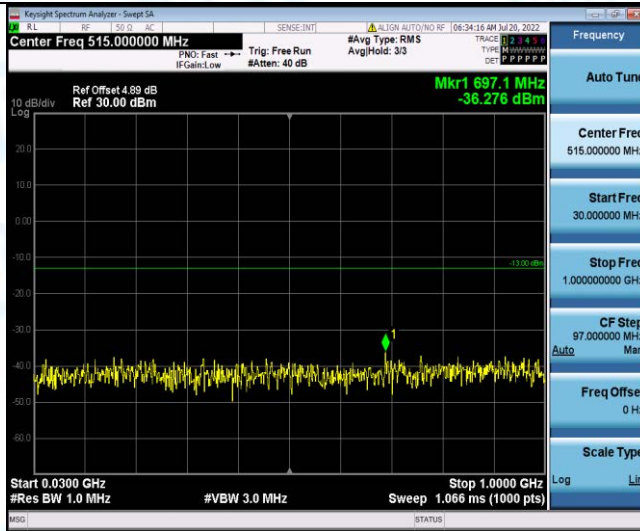

Band66-1.4MHz-16QAM-131979-1RB#0-Range1:30~1000MHz

Band66-1.4MHz-16QAM-131979-1RB#0-Range2:1000~2000MHz