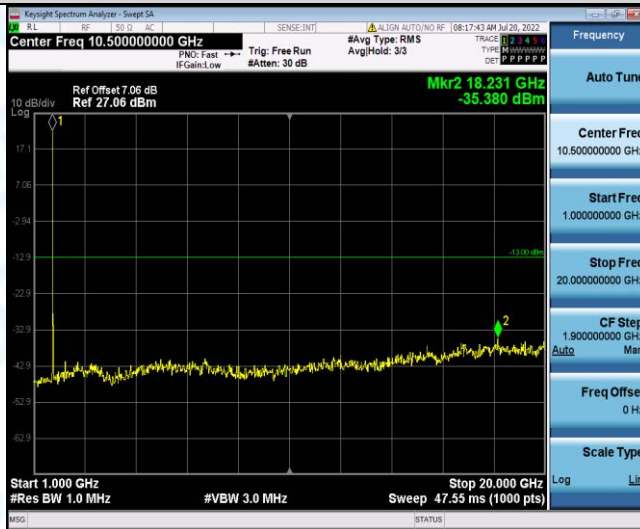

Band66-15MHz-16QAM-132047-1RB#0-Range2:1000~20000MHz

Band66-15MHz-16QAM-132322-1RB#0-Range1:30~1000MHz