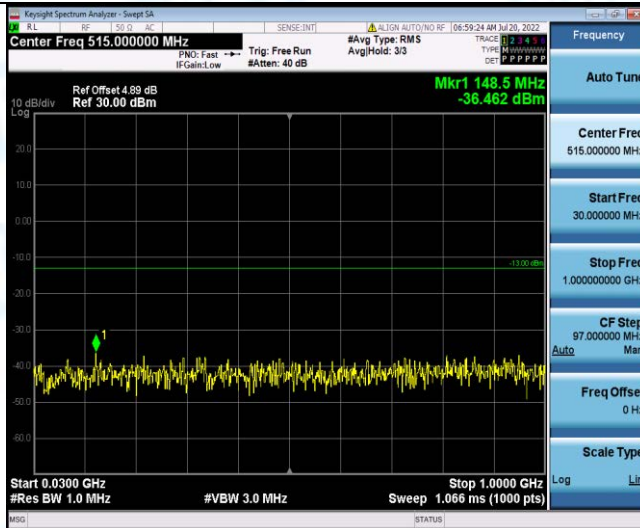

Band66-3MHz-QPSK-131987-1RB#0-Range1:30~1000MHz

Band66-3MHz-QPSK-131987-1RB#0-Range2:1000~20000MHz