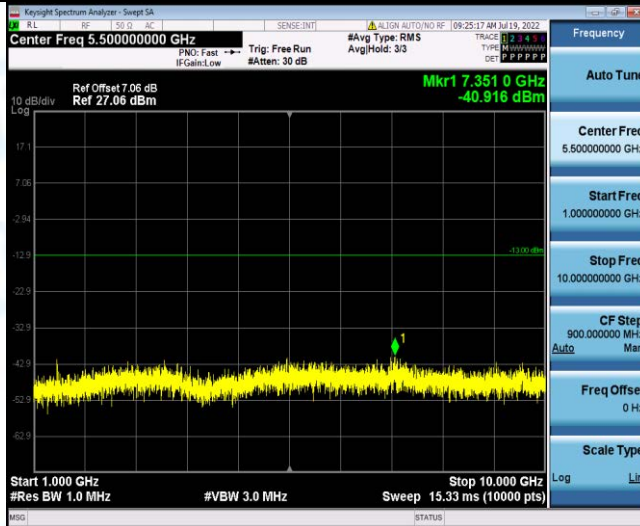

Band17-10MHz-QPSK-23790-1RB#0-Range2:1000~10000MHz

Band17-10MHz-QPSK-23800-1RB#0-Range1:30~1000MHz