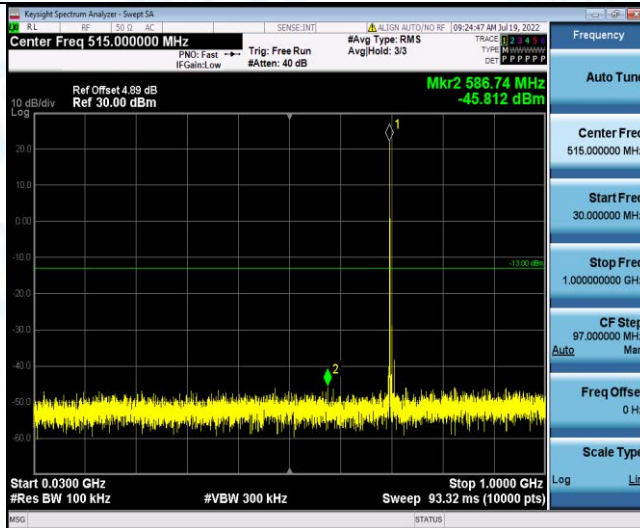

Band17-10MHz-16QAM-23780-1RB#0-Range1:30~1000MHz

Band17-10MHz-16QAM-23780-1RB#0-Range2:1000~10000MHz