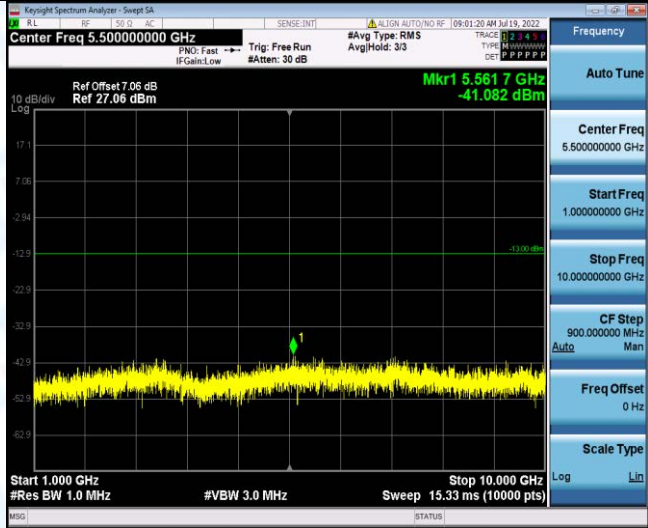

Band17-5MHz-16QAM-23790-1RB#0-Range1:30~1000MHz

Band17-5MHz-16QAM-23790-1RB#0-Range2:1000~10000MHz

Band17-5MHz-16QAM-23825-1RB#0-Range1:30~1000MHz

Band17-5MHz-16QAM-23825-1RB#0-Range2:1000~10000MHz

Band17-10MHz-QPSK-23780-1RB#0-Range1:30~1000MHz