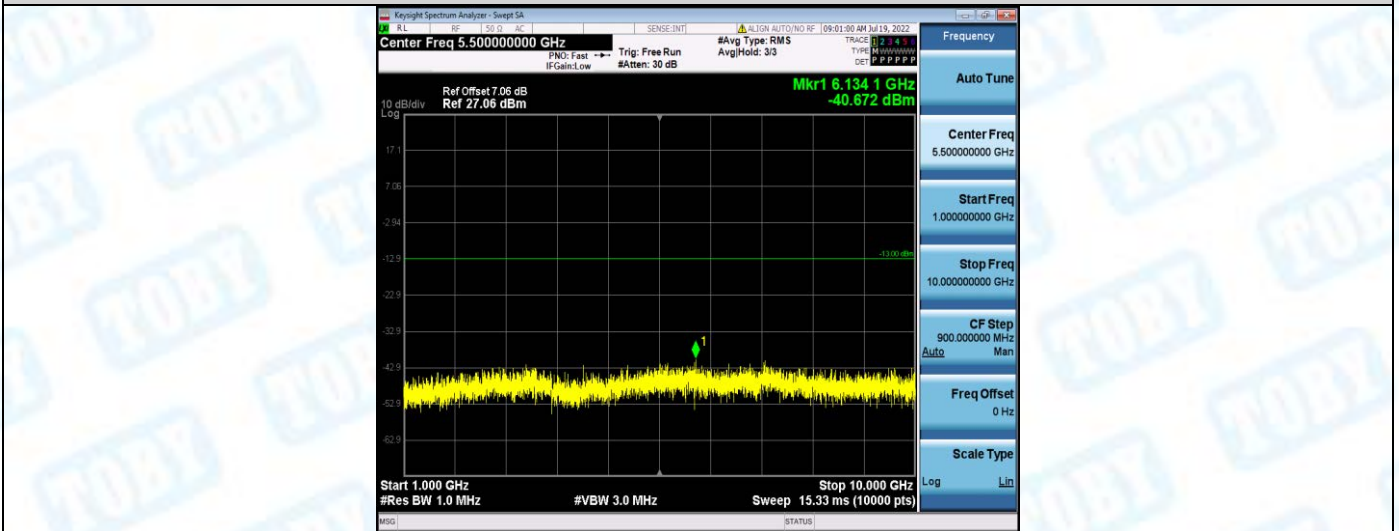

Band17-5MHz-QPSK-23825-1RB#0-Range2:1000~10000MHz

Band17-5MHz-16QAM-23755-1RB#0-Range1:30~1000MHz