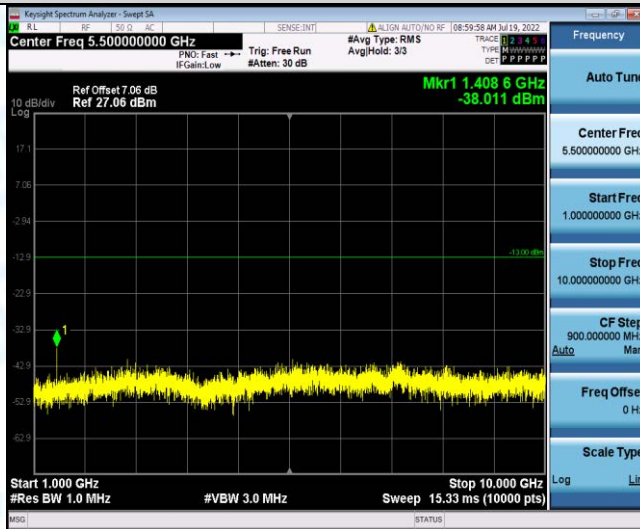

Band17-5MHz-QPSK-23790-1RB#0-Range2:1000~10000MHz

Band17-5MHz-QPSK-23825-1RB#0-Range1:30~1000MHz

Band17-5MHz-QPSK-23825-1RB#0-Range2:1000~10000MHz

Band17-5MHz-16QAM-23755-1RB#0-Range1:30~1000MHz

Band17-5MHz-16QAM-23755-1RB#0-Range2:1000~10000MHz