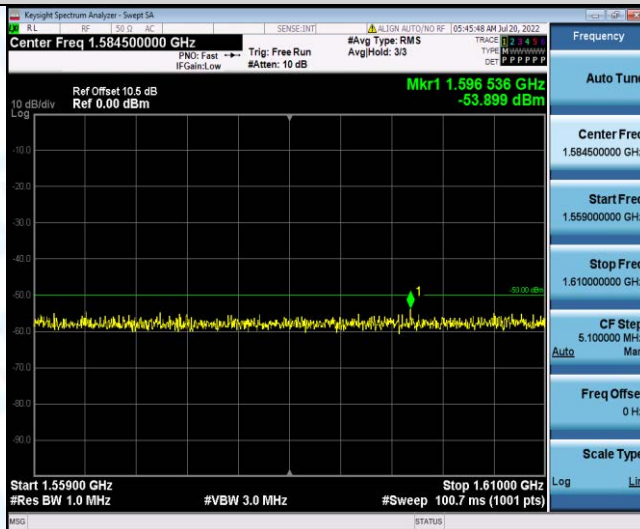

Band13-10MHz-16QAM-23230-1RB#0-Range3:1559~1610MHz

Band17-5MHz-QPSK-23755-1RB#0-Range1:30~1000MHz