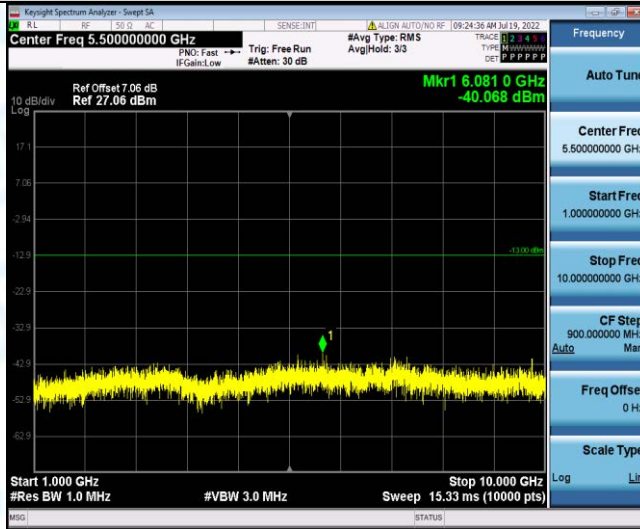

Band17-10MHz-QPSK-23780-1RB#0-Range2:1000~10000MHz

Band17-10MHz-QPSK-23790-1RB#0-Range1:30~10000MHz