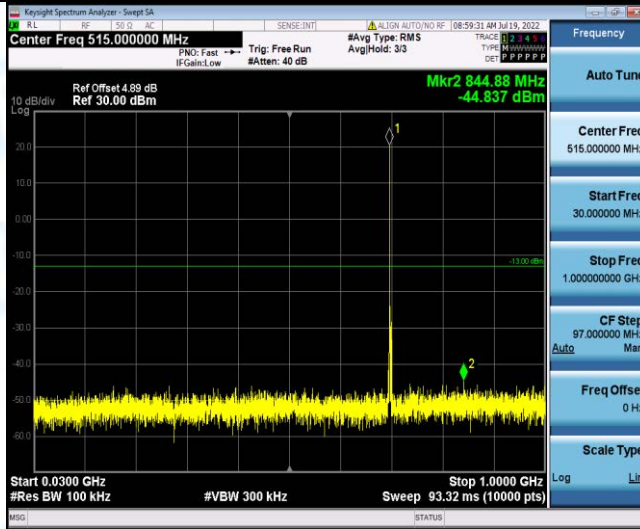

Band17-5MHz-QPSK-23755-1RB#0-Range1:30~1000MHz

Band17-5MHz-QPSK-23755-1RB#0-Range2:1000~10000MHz