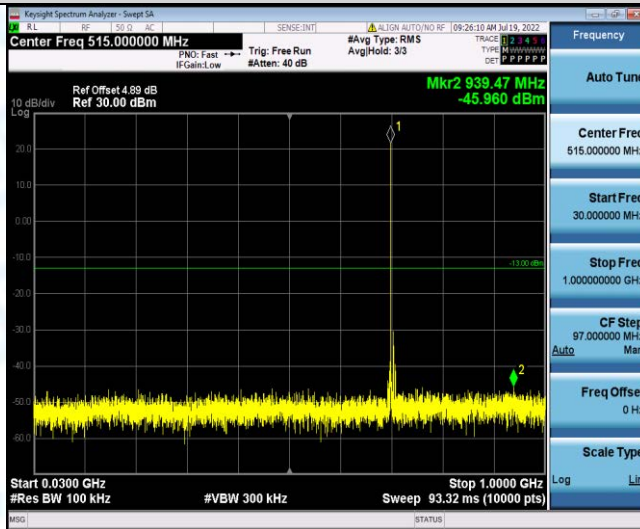

Band17-10MHz-16QAM-23780-1RB#0-Range1:30~1000MHz

Band17-10MHz-16QAM-23780-1RB#0-Range2:1000~10000MHz

Band17-10MHz-16QAM-23790-1RB#0-Range1:30~1000MHz

Band17-10MHz-16QAM-23790-1RB#0-Range2:1000~10000MHz

Band17-10MHz-16QAM-23800-1RB#0-Range1:30~1000MHz