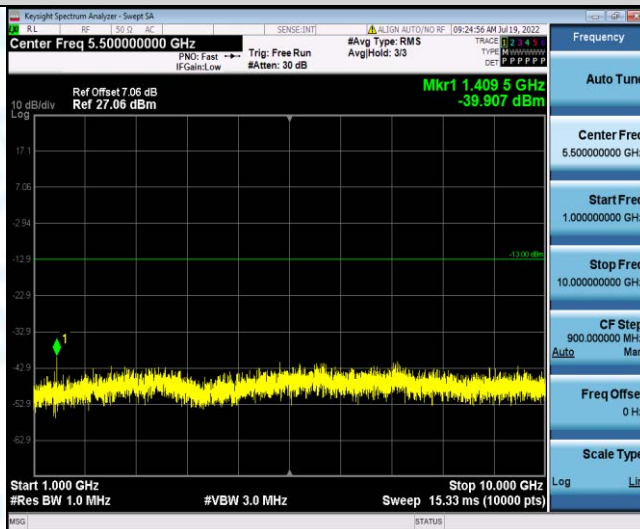

Band17-10MHz-16QAM-23780-1RB#0-Range2:1000~10000MHz

Band17-10MHz-16QAM-23790-1RB#0-Range1:30~1000MHz