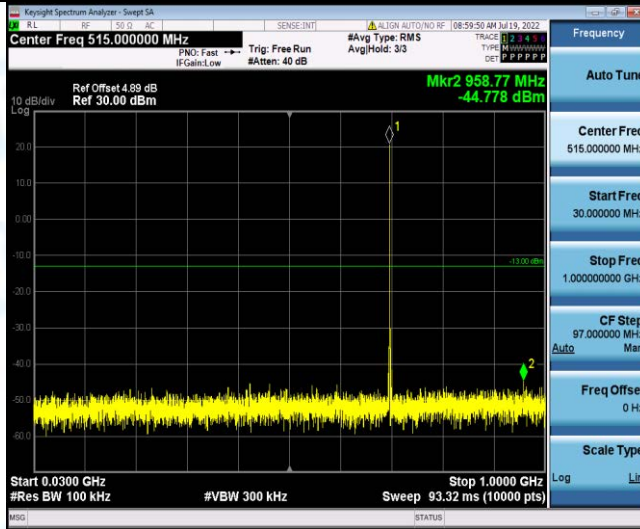

Band17-5MHz-QPSK-23790-1RB#0-Range2:1000~10000MHz

Band17-5MHz-QPSK-23825-1RB#0-Range1:30~1000MHz

Band17-5MHz-QPSK-23825-1RB#0-Range2:1000~10000MHz

Band17-5MHz-16QAM-23755-1RB#0-Range1:30~1000MHz

Band17-5MHz-16QAM-23755-1RB#0-Range2:1000~10000MHz