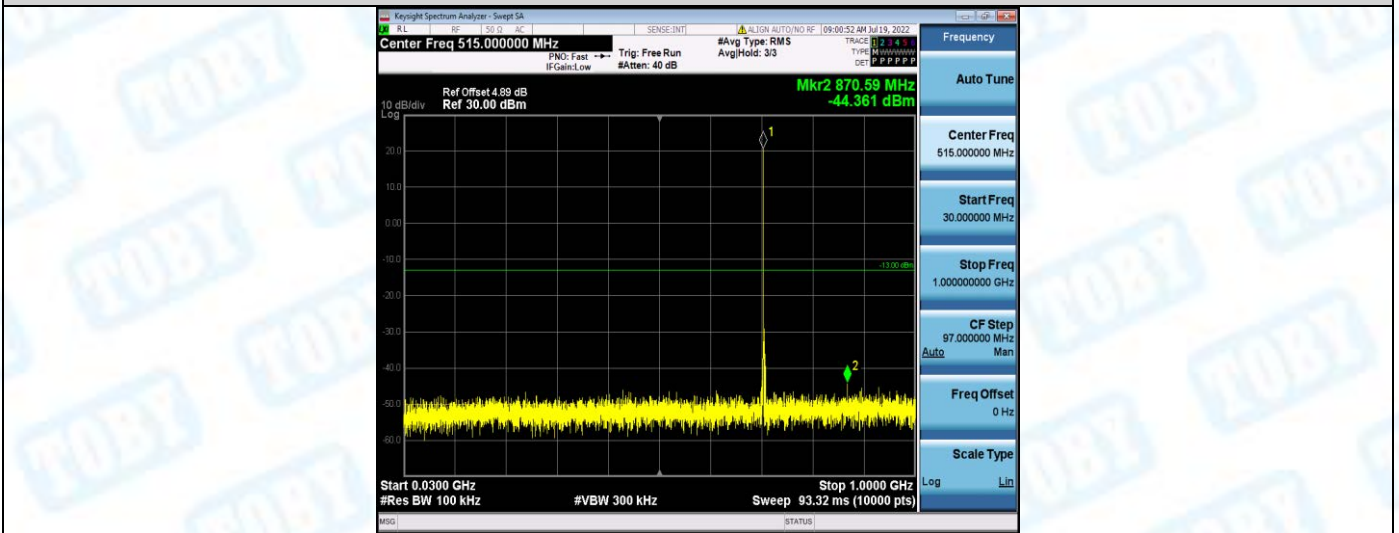

Band17-5MHz-QPSK-23825-1RB#0-Range1:30~1000MHz

Band17-5MHz-QPSK-23825-1RB#0-Range2:1000~10000MHz