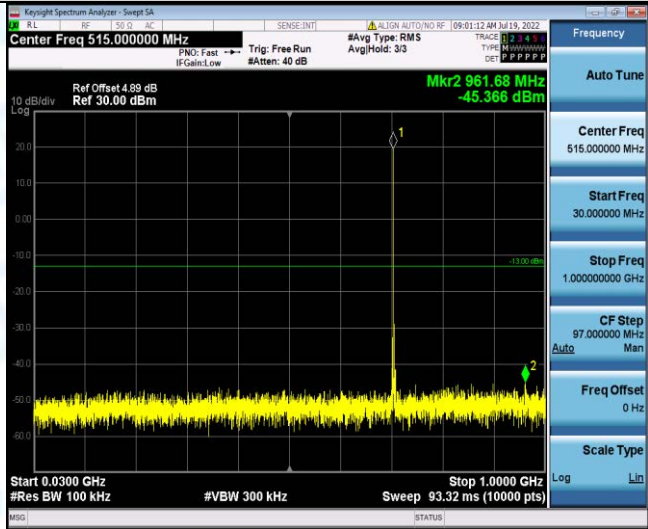

Band17-5MHz-16QAM-23825-1RB#0-Range1:30~1000MHz

Band17-5MHz-16QAM-23825-1RB#0-Range2:1000~10000MHz