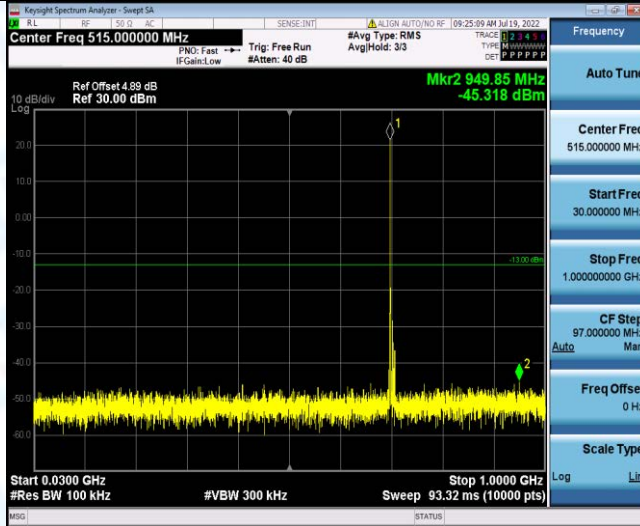

Band17-10MHz-QPSK-23790-1RB#0-Range1:30~10000MHz

Band17-10MHz-QPSK-23790-1RB#0-Range2:1000~10000MHz