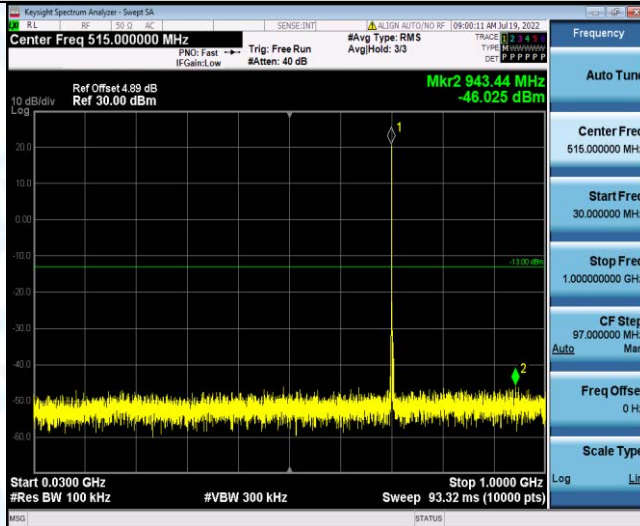

Band13-10MHz-16QAM-23230-1RB#0-Range2:1000~10000MHz

Band13-10MHz-16QAM-23230-1RB#0-Range3:1559~1610MHz

Band17-5MHz-QPSK-23755-1RB#0-Range1:30~1000MHz

Band17-5MHz-QPSK-23755-1RB#0-Range2:1000~10000MHz

Band17-5MHz-QPSK-23790-1RB#0-Range1:30~1000MHz