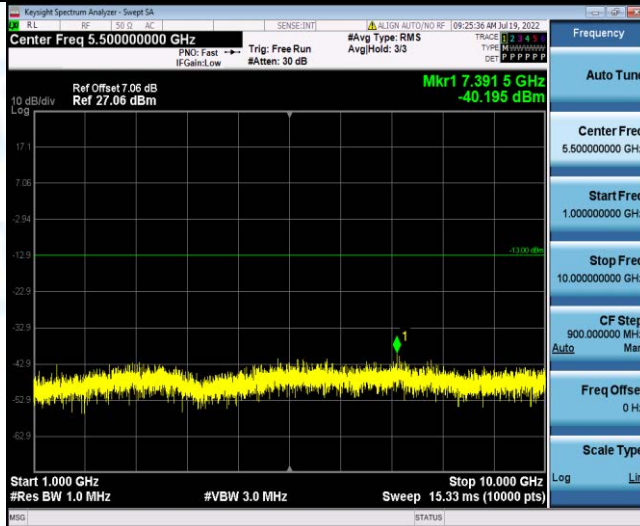

Band17-10MHz-16QAM-23780-1RB#0-Range1:30~1000MHz

Band17-10MHz-16QAM-23780-1RB#0-Range2:1000~10000MHz

Band17-10MHz-16QAM-23790-1RB#0-Range1:30~1000MHz

Band17-10MHz-16QAM-23790-1RB#0-Range2:1000~10000MHz

Band17-10MHz-16QAM-23800-1RB#0-Range1:30~1000MHz