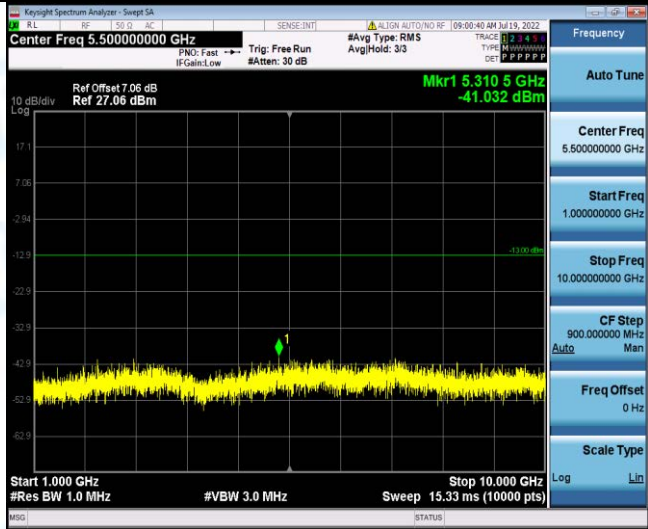

Band17-5MHz-16QAM-23790-1RB#0-Range2:1000~10000MHz

Band17-5MHz-16QAM-23825-1RB#0-Range1:30~1000MHz