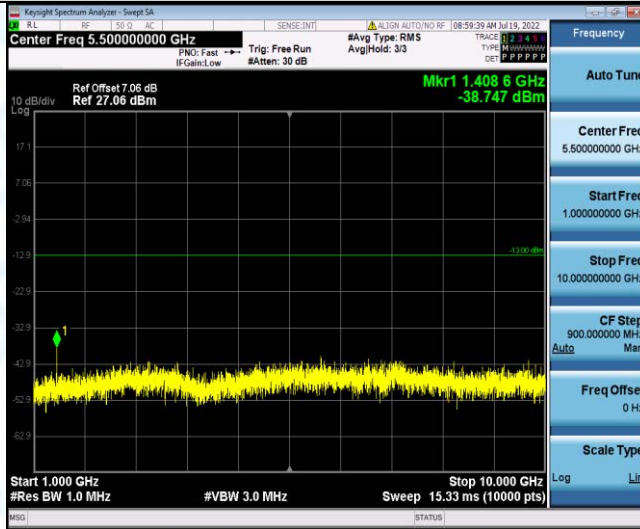

Band13-10MHz-16QAM-23230-1RB#0-Range2:1000~10000MHz

Band13-10MHz-16QAM-23230-1RB#0-Range3:1559~1610MHz

Band17-5MHz-QPSK-23755-1RB#0-Range1:30~1000MHz

Band17-5MHz-QPSK-23755-1RB#0-Range2:1000~10000MHz

Band17-5MHz-QPSK-23790-1RB#0-Range1:30~1000MHz