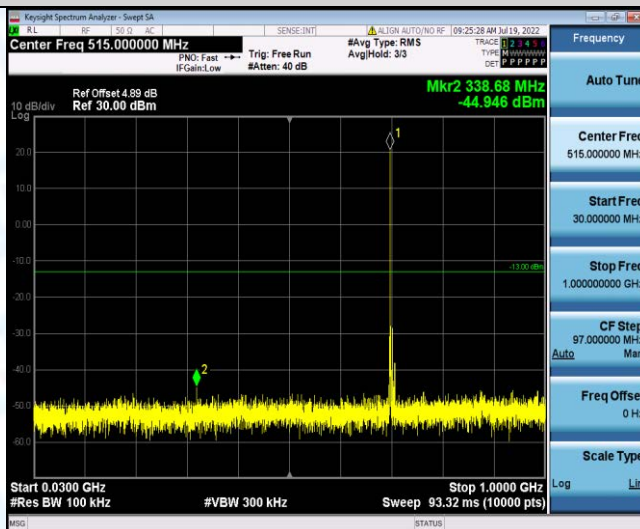

Band17-10MHz-16QAM-23790-1RB#0-Range1:30~1000MHz

Band17-10MHz-16QAM-23790-1RB#0-Range2:1000~10000MHz