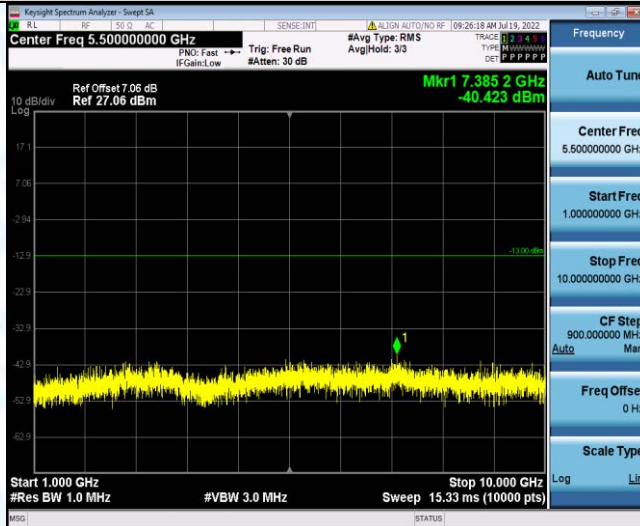

Band17-10MHz-16QAM-23800-1RB#0-Range2:1000~10000MHz

Band25-1.4MHz-QPSK-26047-1RB#0-Range1:30~1000MHz