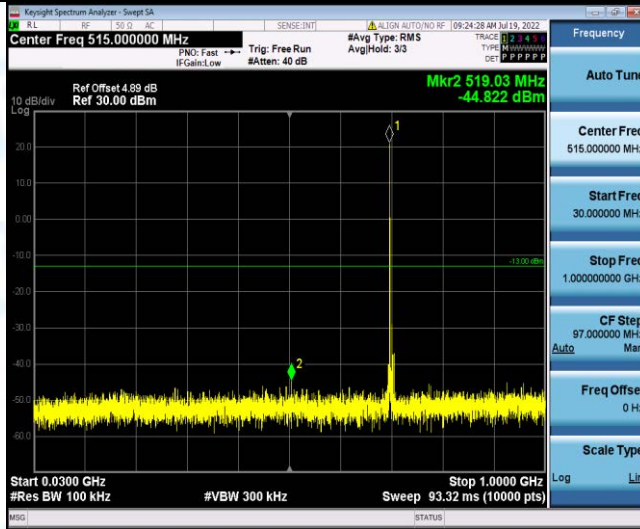

Band17-5MHz-16QAM-23790-1RB#0-Range1:30~1000MHz

Band17-5MHz-16QAM-23790-1RB#0-Range2:1000~10000MHz

Band17-5MHz-16QAM-23825-1RB#0-Range1:30~1000MHz

Band17-5MHz-16QAM-23825-1RB#0-Range2:1000~10000MHz

Band17-10MHz-QPSK-23780-1RB#0-Range1:30~1000MHz