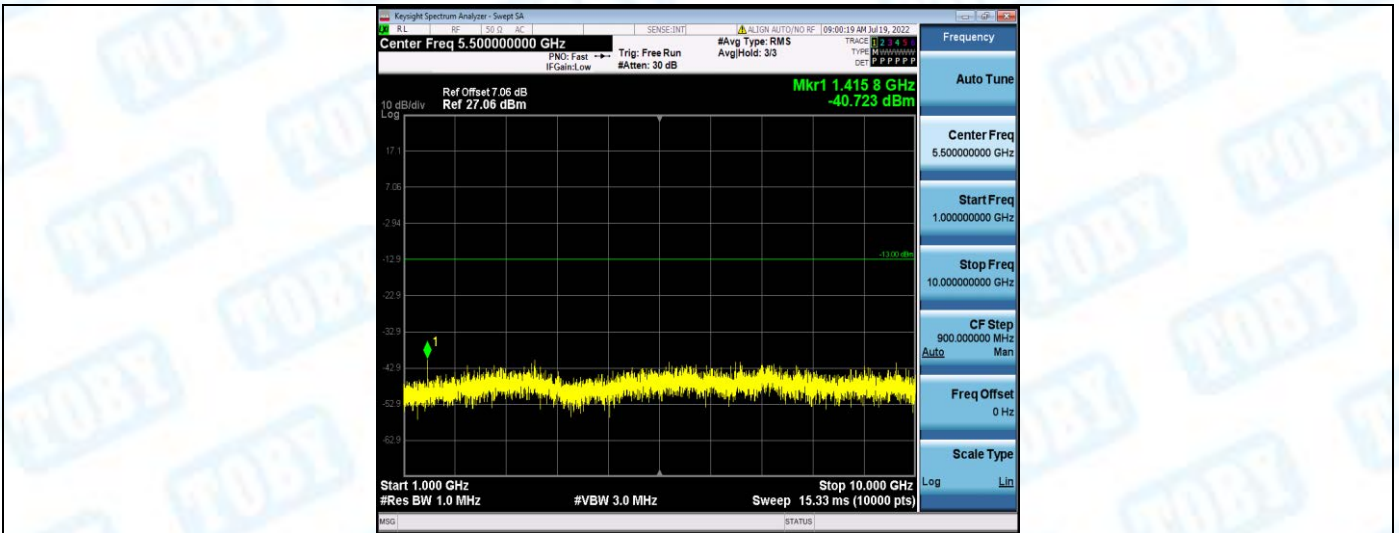

Band17-5MHz-QPSK-23790-1RB#0-Range2:1000~10000MHz

Band17-5MHz-QPSK-23825-1RB#0-Range1:30~1000MHz