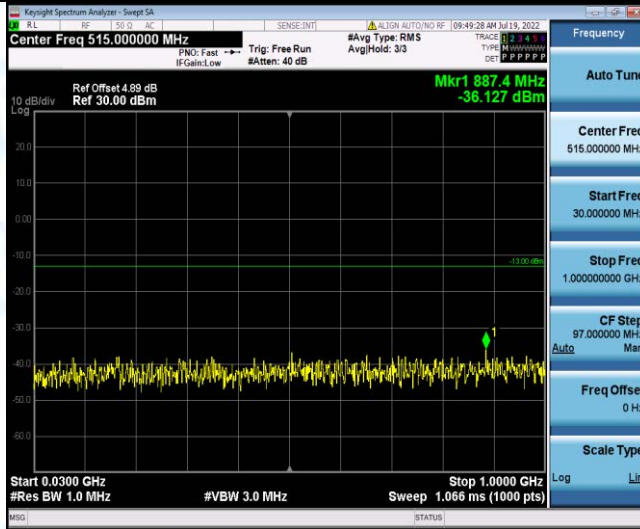

Band25-1.4MHz-QPSK-26047-1RB#0-Range1:30~1000MHz

Band25-1.4MHz-QPSK-26047-1RB#0-Range2:1000~20000MHz