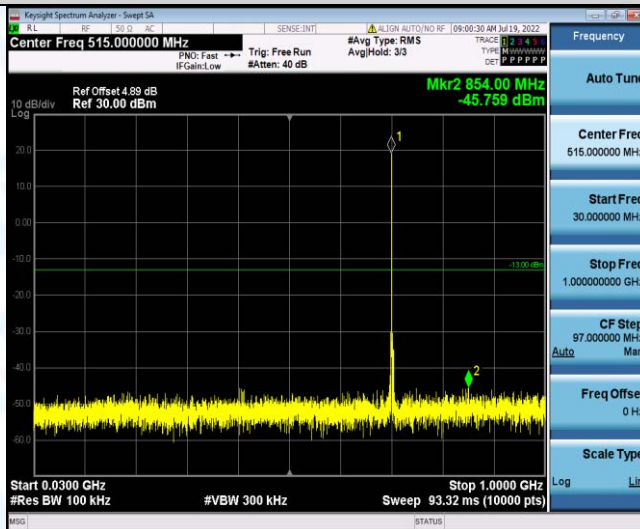

Band17-5MHz-16QAM-23790-1RB#0-Range1:30~1000MHz

Band17-5MHz-16QAM-23790-1RB#0-Range2:1000~10000MHz