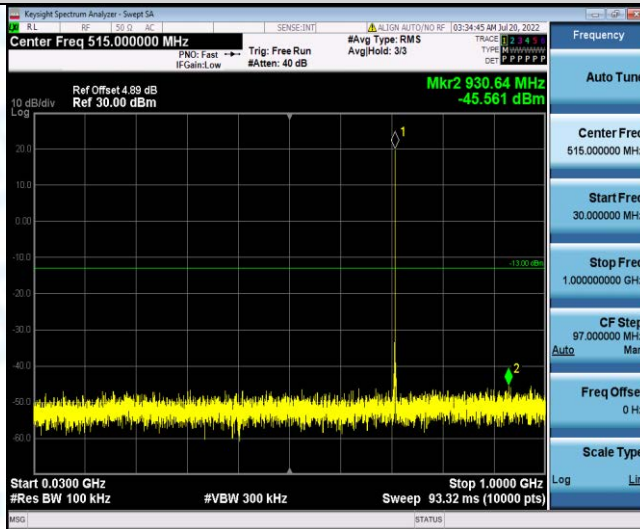

Band12-1.4MHz-16QAM-23173-1RB#0-Range1:30~1000MHz

Band12-1.4MHz-16QAM-23173-1RB#0-Range2:1000~10000MHz