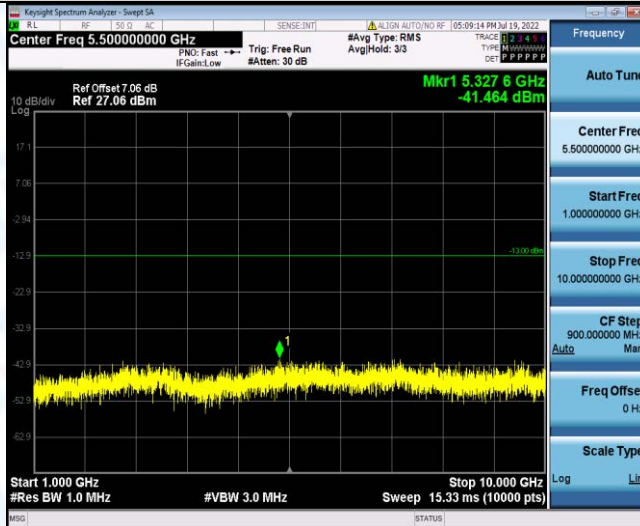

Band5-1.4MHz-16QAM-20407-1RB#0-Range2:1000~10000MHz

Band5-1.4MHz-16QAM-20525-1RB#0-Range1:30~1000MHz

Band5-1.4MHz-16QAM-20525-1RB#0-Range2:1000~10000MHz

Band5-1.4MHz-16QAM-20643-1RB#0-Range1:30~1000MHz

Band5-1.4MHz-16QAM-20643-1RB#0-Range2:1000~10000MHz