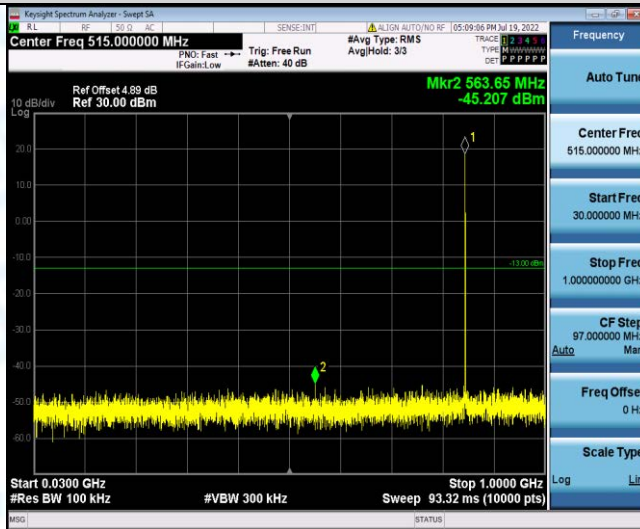

Band5-1.4MHz-16QAM-20407-1RB#0-Range2:1000~10000MHz

Band5-1.4MHz-16QAM-20525-1RB#0-Range1:30~1000MHz

Band5-1.4MHz-16QAM-20525-1RB#0-Range2:1000~10000MHz

Band5-1.4MHz-16QAM-20643-1RB#0-Range1:30~1000MHz

Band5-1.4MHz-16QAM-20643-1RB#0-Range2:1000~10000MHz