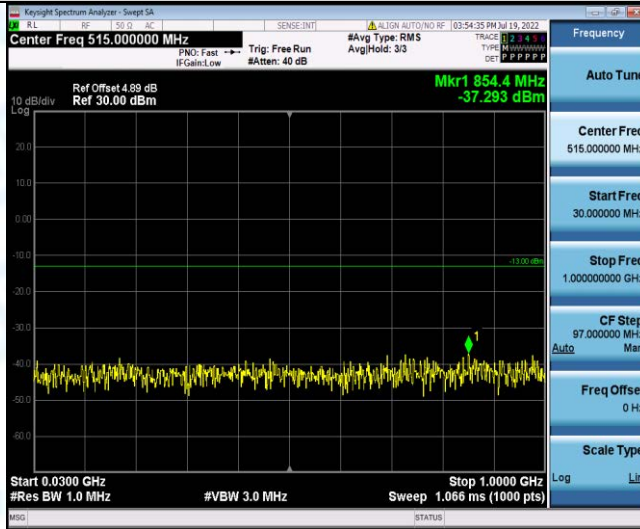

Band4-15MHz-16QAM-20025-1RB#0-Range1:30~1000MHz

Band4-15MHz-16QAM-20025-1RB#0-Range2:1000~20000MHz

Band4-15MHz-16QAM-20175-1RB#0-Range1:30~1000MHz

Band4-15MHz-16QAM-20175-1RB#0-Range2:1000~20000MHz

Band4-15MHz-16QAM-20325-1RB#0-Range1:30~1000MHz