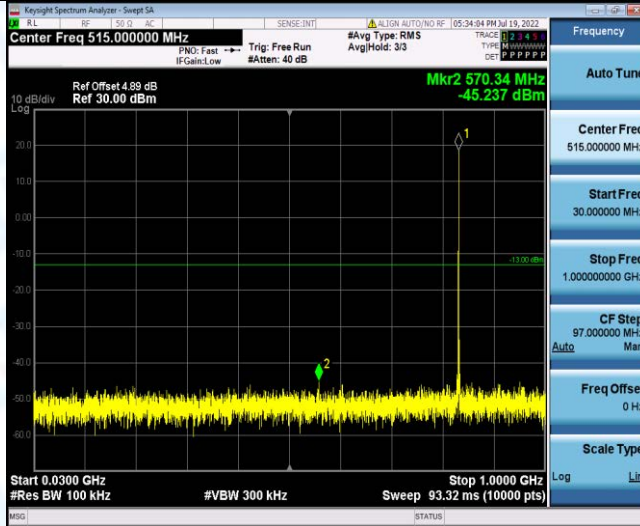

Band5-3MHz-QPSK-20525-1RB#0-Range1:30~1000MHz

Band5-3MHz-QPSK-20525-1RB#0-Range2:1000~10000MHz