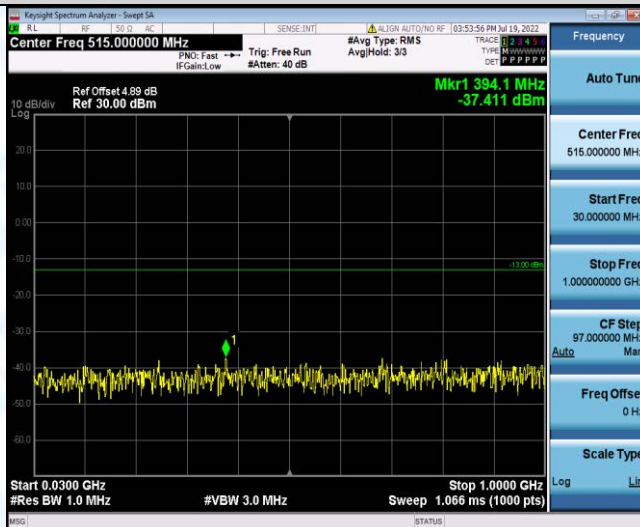

Band4-15MHz-16QAM-20175-1RB#0-Range1:30~1000MHz

Band4-15MHz-16QAM-20175-1RB#0-Range2:1000~20000MHz