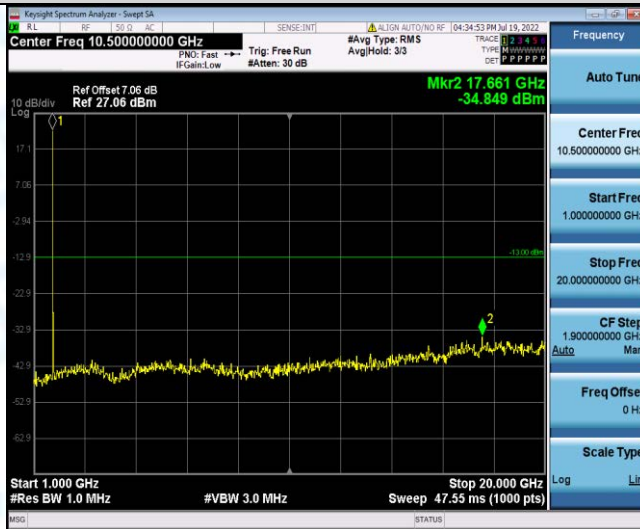

Band4-20MHz-QPSK-20050-1RB#0-Range2:1000~20000MHz

Band4-20MHz-QPSK-20175-1RB#0-Range1:30~1000MHz