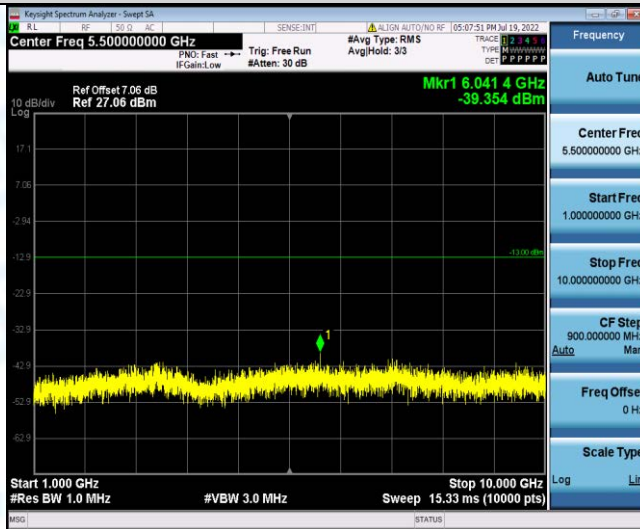

Band5-1.4MHz-16QAM-20407-1RB#0-Range2:1000~10000MHz

Band5-1.4MHz-16QAM-20525-1RB#0-Range1:30~1000MHz