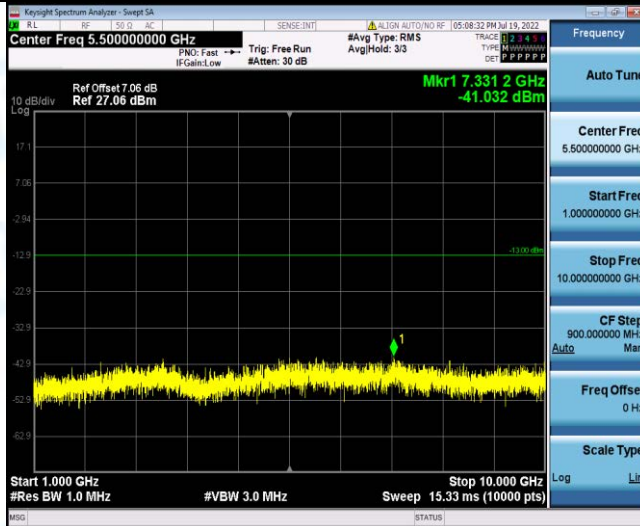

Band5-1.4MHz-16QAM-20525-1RB#0-Range2:1000~10000MHz

Band5-1.4MHz-16QAM-20643-1RB#0-Range1:30~1000MHz