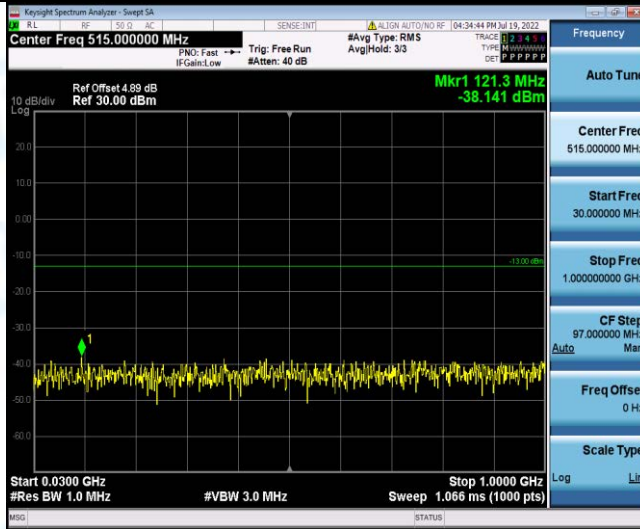

Band4-20MHz-QPSK-20050-1RB#0-Range1:30~1000MHz

Band4-20MHz-QPSK-20050-1RB#0-Range2:1000~20000MHz