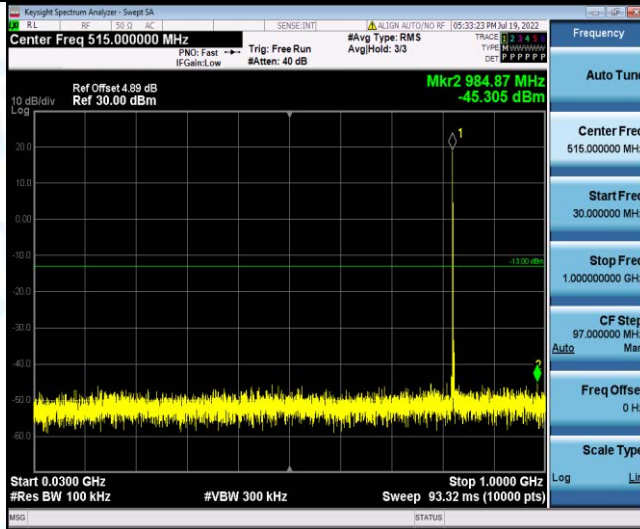

Band5-3MHz-QPSK-20415-1RB#0-Range1:30~1000MHz

Band5-3MHz-QPSK-20415-1RB#0-Range2:1000~10000MHz