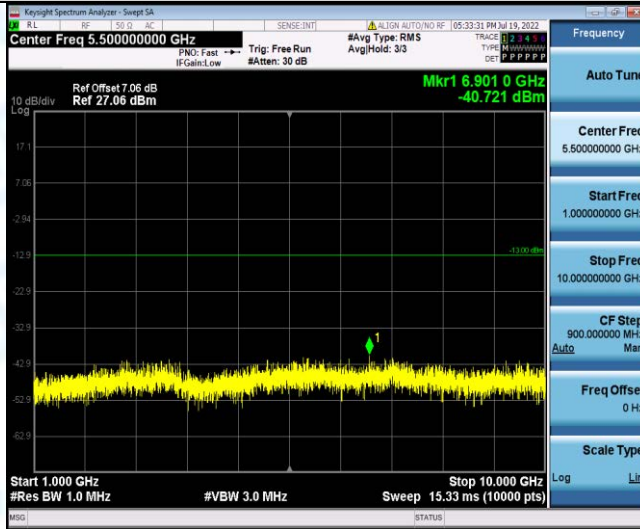

Band5-3MHz-QPSK-20415-1RB#0-Range2:1000~10000MHz

Band5-3MHz-QPSK-20525-1RB#0-Range1:30~1000MHz