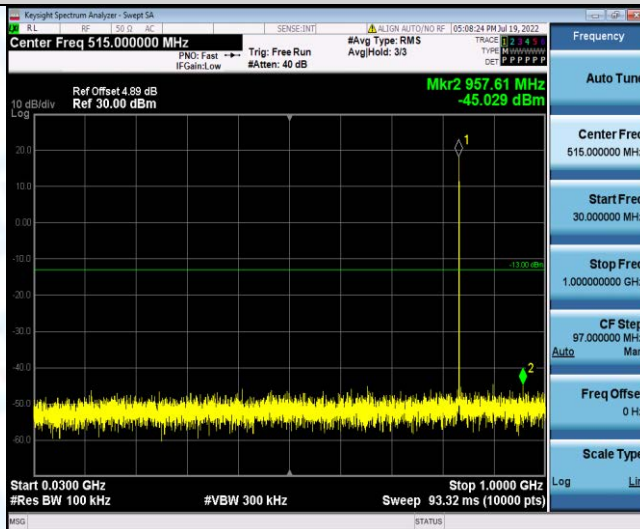

Band5-1.4MHz-16QAM-20525-1RB#0-Range1:30~1000MHz

Band5-1.4MHz-16QAM-20525-1RB#0-Range2:1000~10000MHz