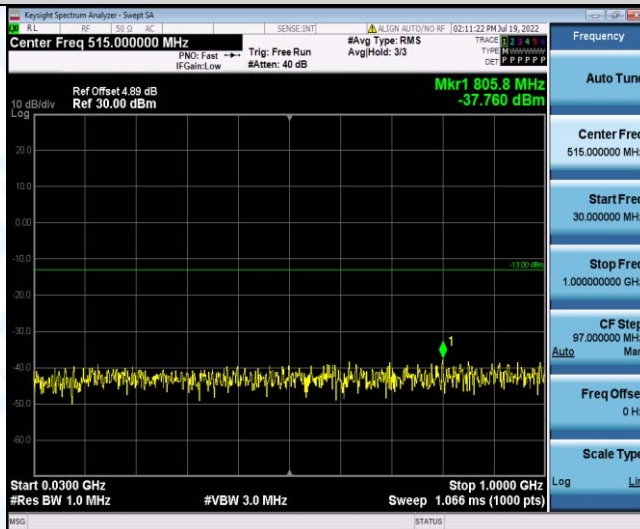

Band4-1.4MHz-16QAM-20175-1RB#0-Range1:30~1000MHz