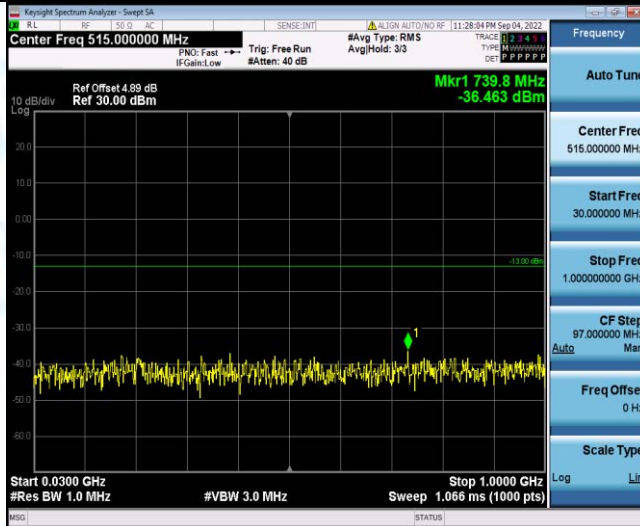

Band2-1.4MHz-16QAM-18607-1RB#0-Range1:30~1000MHz