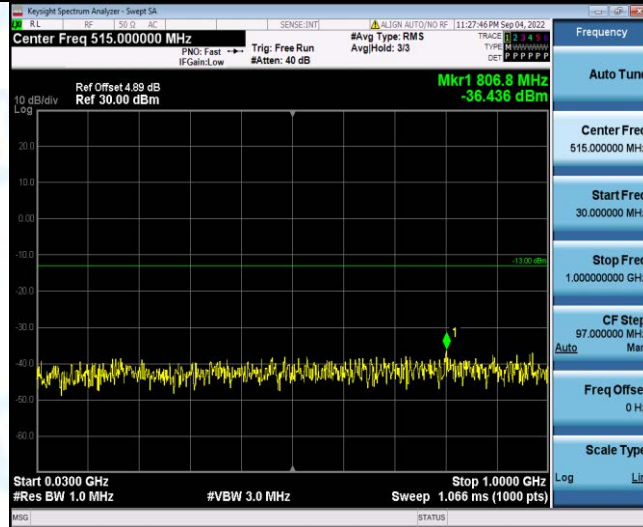

Test Graphs

Band2-1.4MHz-QPSK-18607-1RB#0-Range1:30~1000MHz