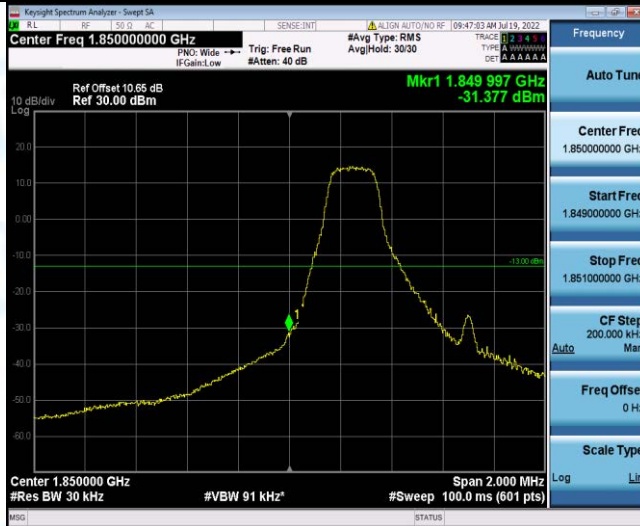

Band17-10MHz-16QAM-23780-1RB#49

Band17-10MHz-16QAM-23780-50RB#0

Band17-10MHz-16QAM-23800-1RB#0

Band17-10MHz-16QAM-23800-1RB#49

Band17-10MHz-16QAM-23800-50RB#0

Band25-1.4MHz-QPSK-26047-1RB#0

Band25-1.4MHz-QPSK-26047-1RB#5