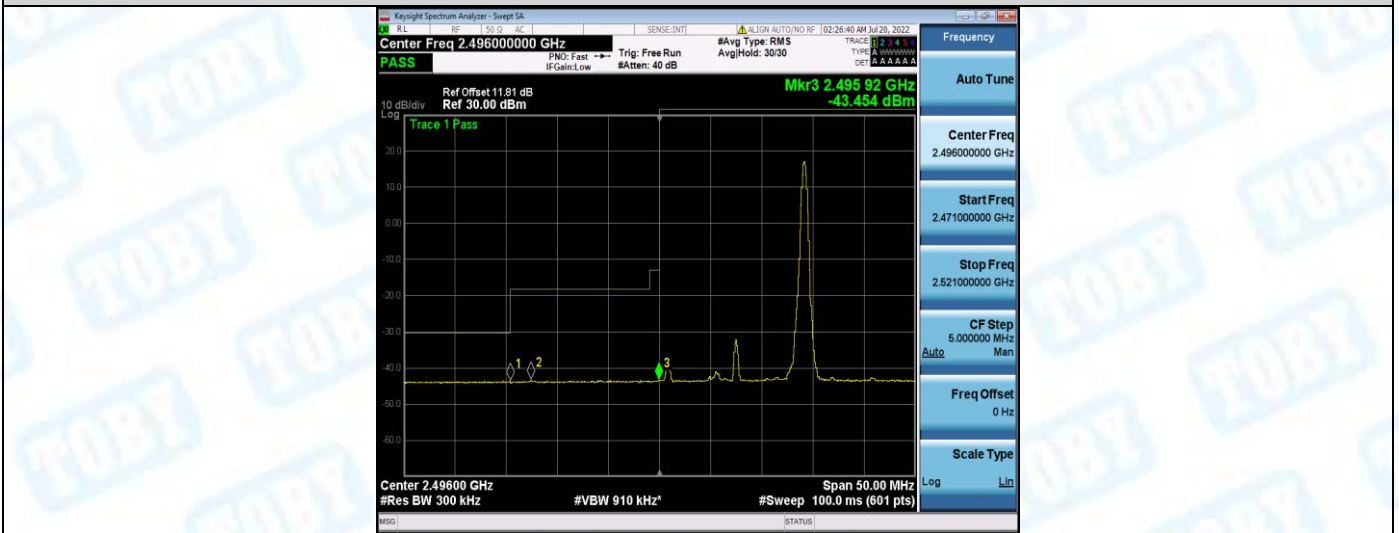

Band41-10MHz-16QAM-39700-1RB#49

Band41-10MHz-16QAM-39700-50RB#0

Band41-10MHz-16QAM-41540-1RB#0

Band41-10MHz-16QAM-41540-1RB#49

Band41-10MHz-16QAM-41540-50RB#0

Band41-15MHz-QPSK-39725-1RB#0

Band41-15MHz-QPSK-39725-1RB#74