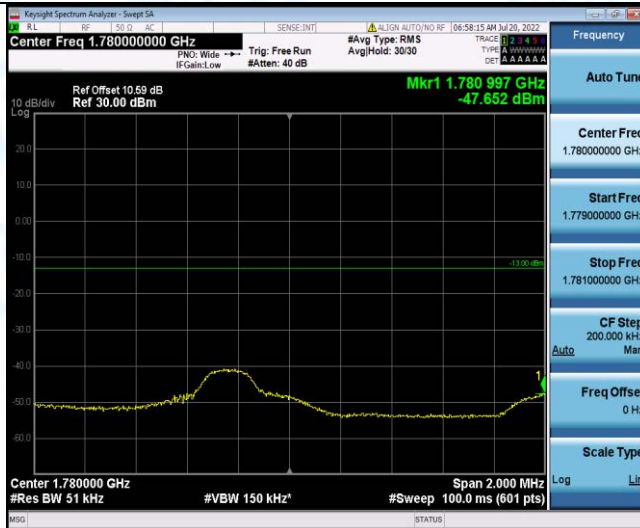

Band66-3MHz-QPSK-132657-1RB#0

Band66-3MHz-QPSK-132657-1RB#14