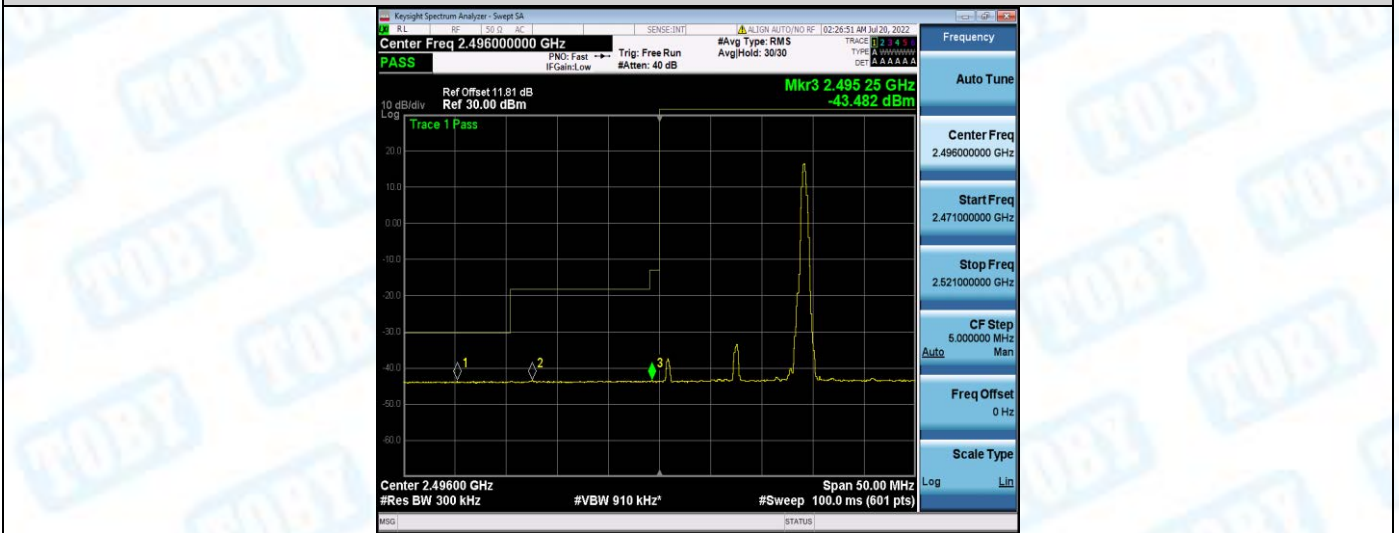

Band41-15MHz-QPSK-39725-75RB#0

Band41-15MHz-QPSK-41515-1RB#0

Band41-15MHz-QPSK-41515-1RB#74

Band41-15MHz-QPSK-41515-75RB#0

Band41-15MHz-16QAM-39725-1RB#0

Band41-15MHz-16QAM-39725-1RB#74

Band41-15MHz-16QAM-39725-75RB#0