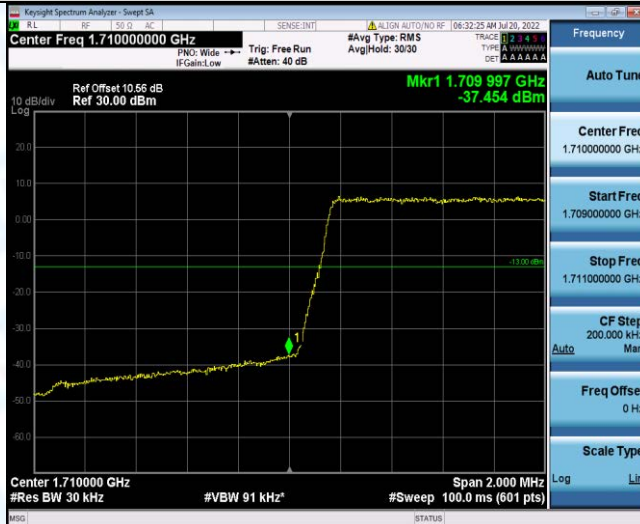

Band66-1.4MHz-16QAM-131979-6RB#0

Band66-1.4MHz-16QAM-132665-1RB#0