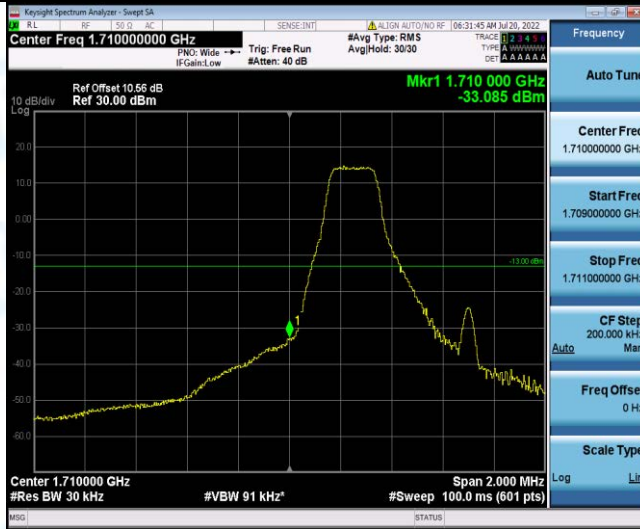

Band66-1.4MHz-16QAM-131979-1RB#0

Band66-1.4MHz-16QAM-131979-1RB#5