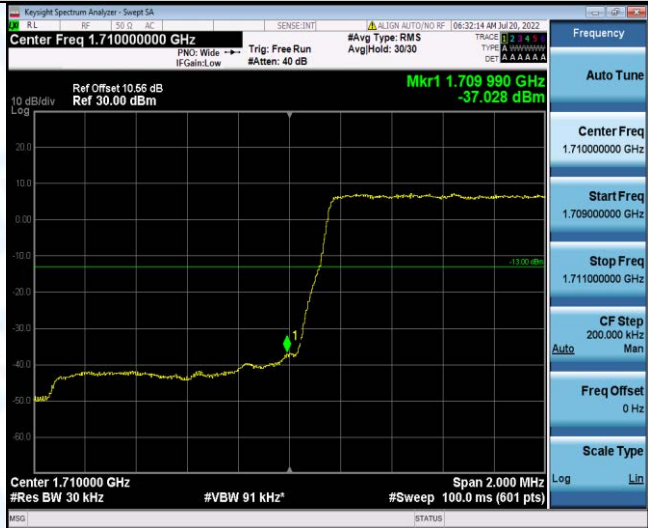

Band41-20MHz-16QAM-41490-100RB#0

Band66-1.4MHz-QPSK-131979-1RB#0

Band66-1.4MHz-QPSK-131979-1RB#5

Band66-1.4MHz-QPSK-131979-6RB#0

Band66-1.4MHz-QPSK-132665-1RB#0

Band66-1.4MHz-QPSK-132665-1RB#5

Band66-1.4MHz-QPSK-132665-6RB#0