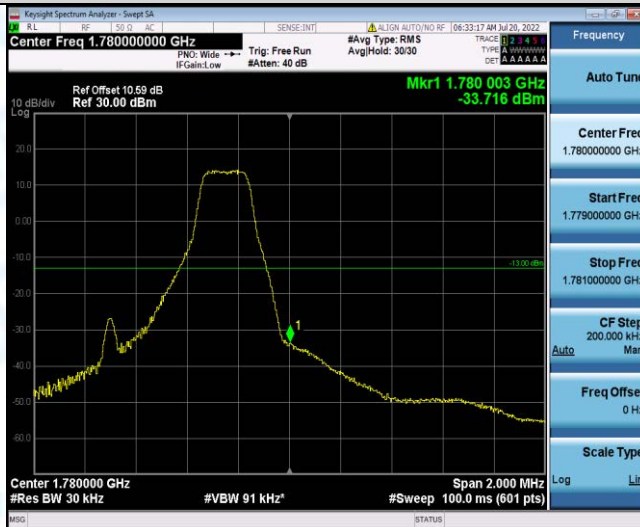

Band66-1.4MHz-16QAM-131979-1RB#0

Band66-1.4MHz-16QAM-131979-1RB#5

Band66-1.4MHz-16QAM-131979-6RB#0

Band66-1.4MHz-16QAM-132665-1RB#0

Band66-1.4MHz-16QAM-132665-1RB#5

Band66-1.4MHz-16QAM-132665-6RB#0

Band66-3MHz-QPSK-131987-1RB#0