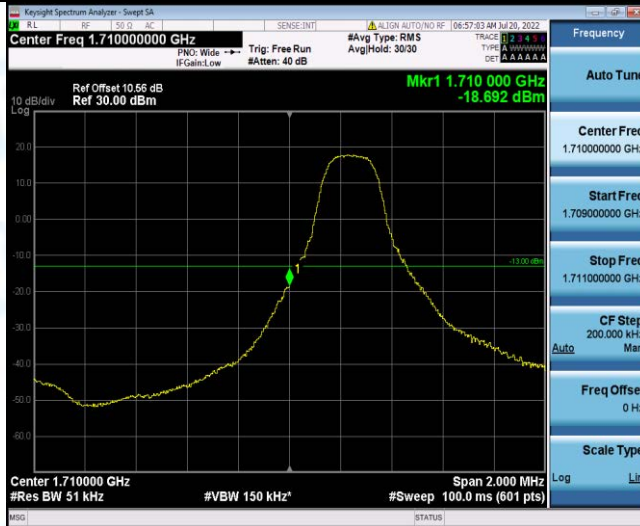

Band66-1.4MHz-16QAM-131979-1RB#0

Band66-1.4MHz-16QAM-131979-1RB#5

Band66-1.4MHz-16QAM-131979-6RB#0

Band66-1.4MHz-16QAM-132665-1RB#0

Band66-1.4MHz-16QAM-132665-1RB#5

Band66-1.4MHz-16QAM-132665-6RB#0

Band66-3MHz-QPSK-131987-1RB#0