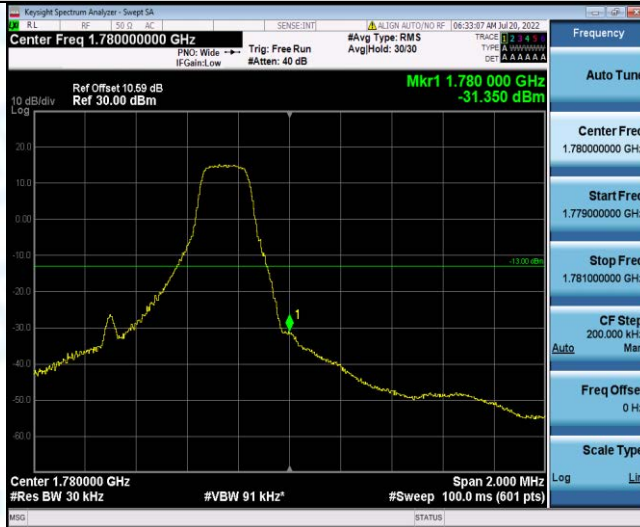

Band41-20MHz-16QAM-41490-100RB#0

Band66-1.4MHz-QPSK-131979-1RB#0

Band66-1.4MHz-QPSK-131979-1RB#5

Band66-1.4MHz-QPSK-131979-6RB#0

Band66-1.4MHz-QPSK-132665-1RB#0

Band66-1.4MHz-QPSK-132665-1RB#5

Band66-1.4MHz-QPSK-132665-6RB#0