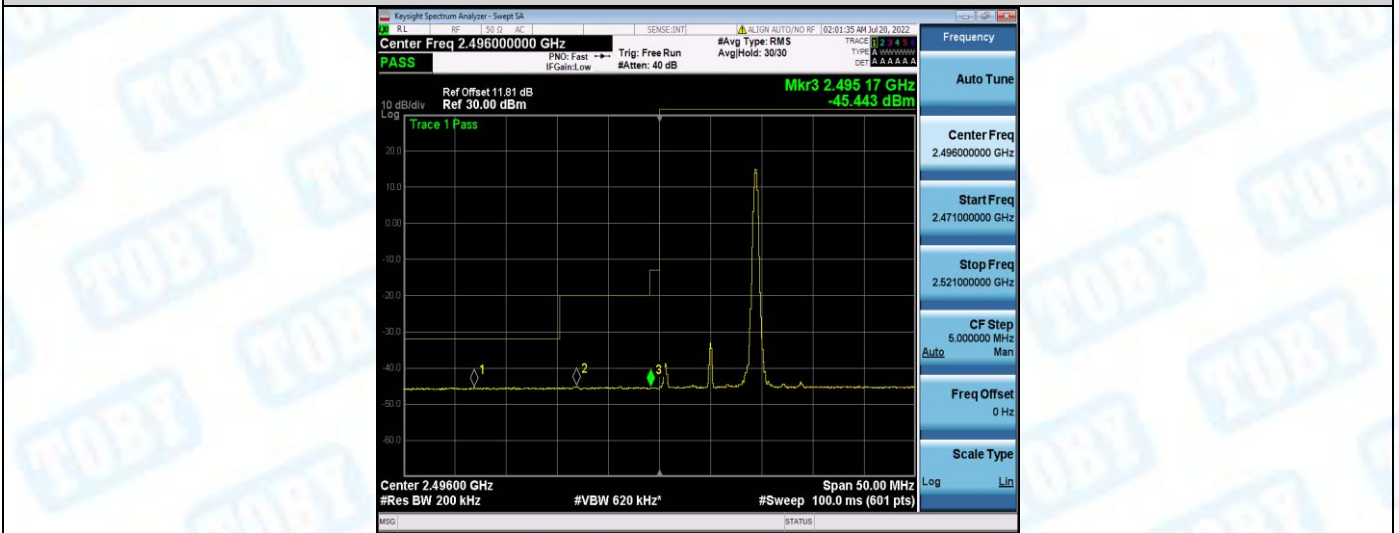

Band41-10MHz-16QAM-39700-1RB#49

Band41-10MHz-16QAM-39700-50RB#0

Band41-10MHz-16QAM-41540-1RB#0

Band41-10MHz-16QAM-41540-1RB#49

Band41-10MHz-16QAM-41540-50RB#0

Band41-15MHz-QPSK-39725-1RB#0

Band41-15MHz-QPSK-39725-1RB#74