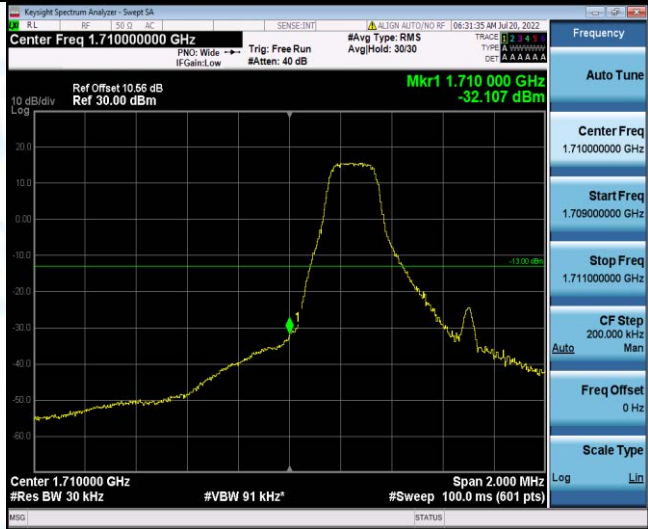

Band66-1.4MHz-QPSK-131979-1RB#0

Band66-1.4MHz-QPSK-131979-1RB#5