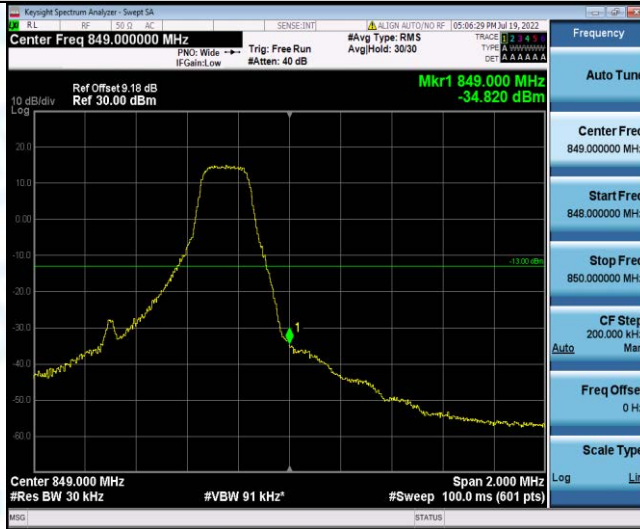

Band5-1.4MHz-QPSK-20643-1RB#5

Band5-1.4MHz-QPSK-20643-6RB#0