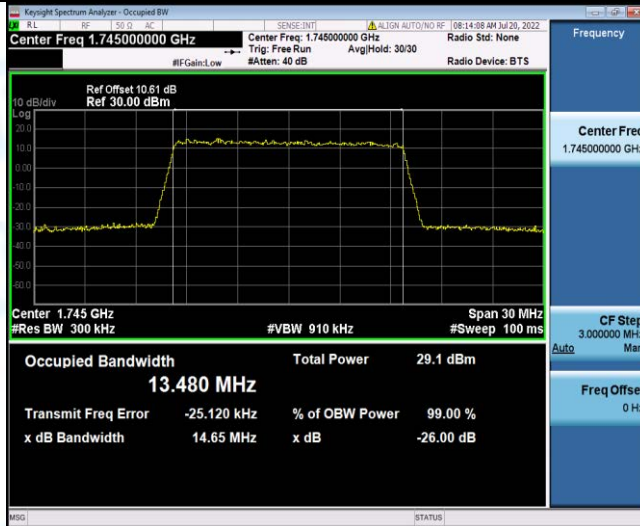

Band66-15MHz-QPSK-132597-75RB#0

Band66-15MHz-16QAM-132047-75RB#0

Band66-15MHz-16QAM-132322-75RB#0

Band66-15MHz-16QAM-132597-75RB#0

Band66-20MHz-QPSK-132072-100RB#0

Band66-20MHz-QPSK-132322-100RB#0

Band66-20MHz-QPSK-132572-100RB#0