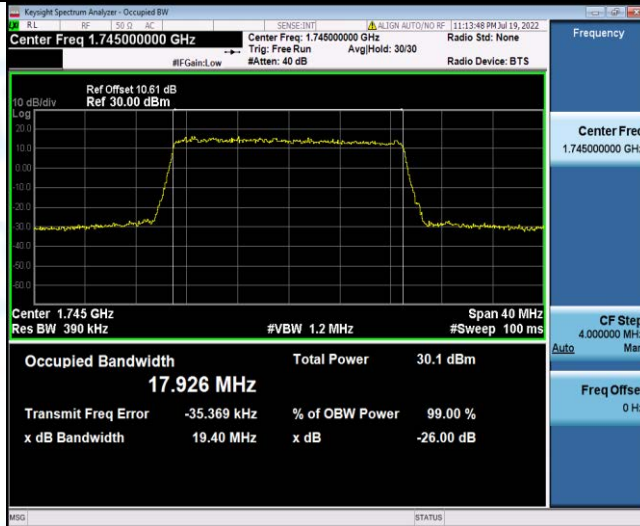

Band66-15MHz-QPSK-132597-75RB#0

Band66-15MHz-16QAM-132047-75RB#0

Band66-15MHz-16QAM-132322-75RB#0

Band66-15MHz-16QAM-132597-75RB#0

Band66-20MHz-QPSK-132072-100RB#0

Band66-20MHz-QPSK-132322-100RB#0

Band66-20MHz-QPSK-132572-100RB#0