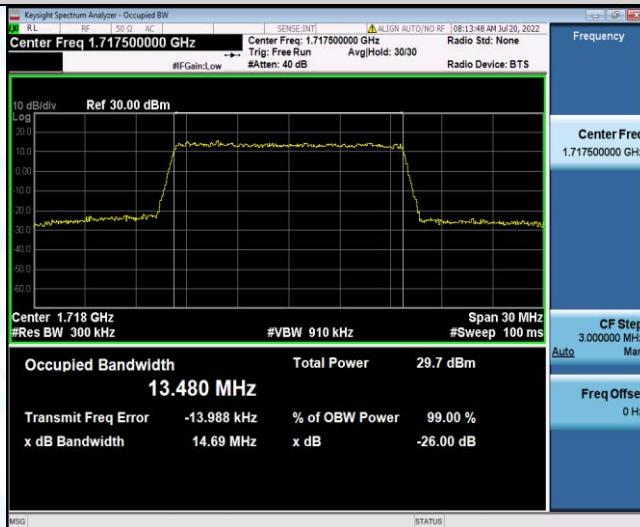

Band66-15MHz-QPSK-132597-75RB#0

Band66-15MHz-16QAM-132047-75RB#0

Band66-15MHz-16QAM-132322-75RB#0

Band66-15MHz-16QAM-132597-75RB#0

Band66-20MHz-QPSK-132072-100RB#0

Band66-20MHz-QPSK-132322-100RB#0

Band66-20MHz-QPSK-132572-100RB#0