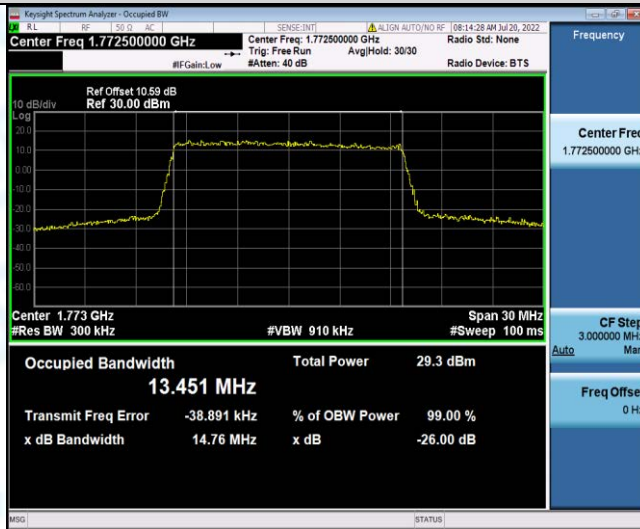

Band66-15MHz-QPSK-132597-75RB#0

Band66-15MHz-16QAM-132047-75RB#0

Band66-15MHz-16QAM-132322-75RB#0

Band66-15MHz-16QAM-132597-75RB#0

Band66-20MHz-QPSK-132072-100RB#0

Band66-20MHz-QPSK-132322-100RB#0

Band66-20MHz-QPSK-132572-100RB#0