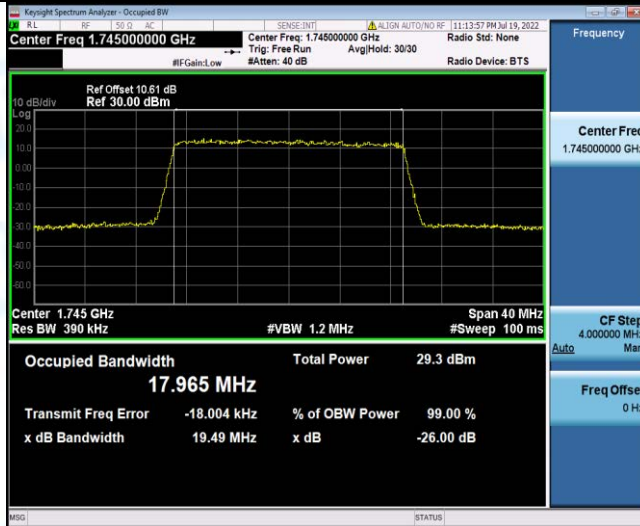

Band66-20MHz-16QAM-132322-100RB#0