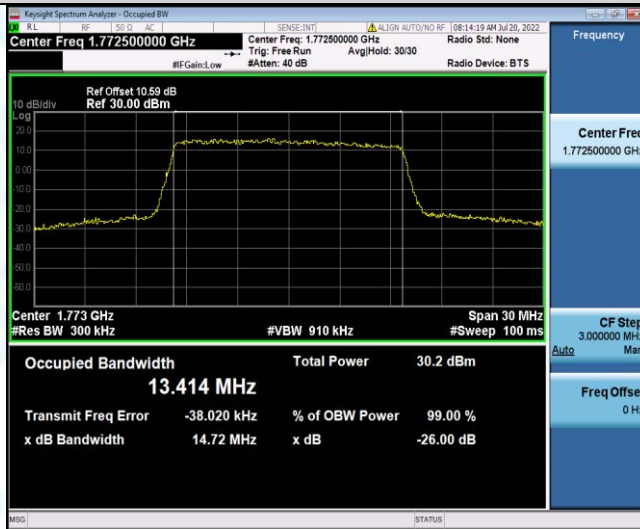

Band66-15MHz-QPSK-132597-75RB#0

Band66-15MHz-16QAM-132047-75RB#0

Band66-15MHz-16QAM-132322-75RB#0

Band66-15MHz-16QAM-132597-75RB#0

Band66-20MHz-QPSK-132072-100RB#0

Band66-20MHz-QPSK-132322-100RB#0

Band66-20MHz-QPSK-132572-100RB#0