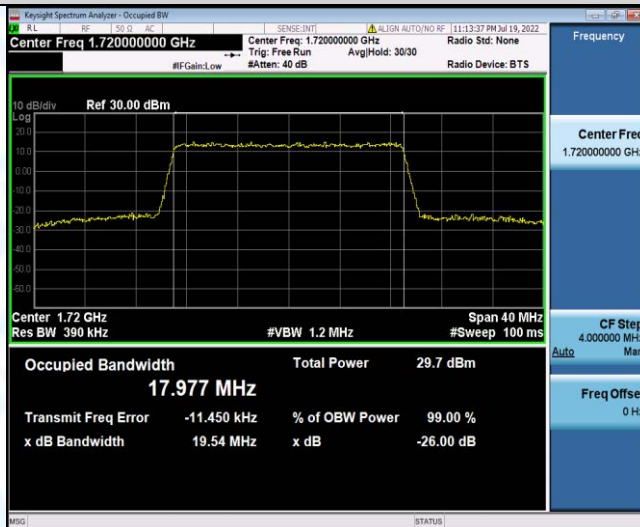

Band66-20MHz-16QAM-132072-100RB#0