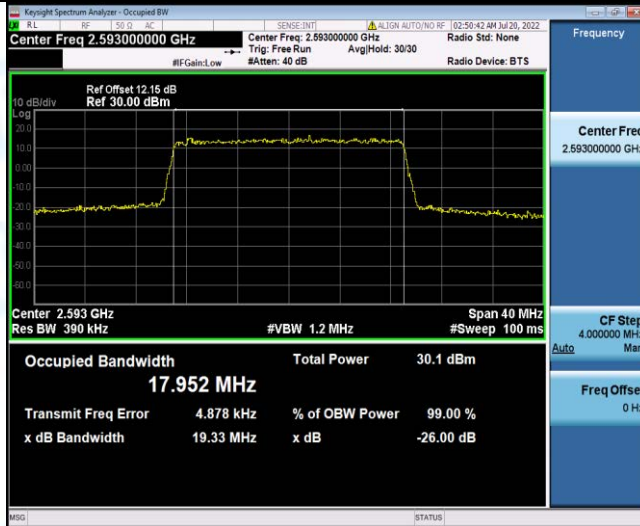

Band41-15MHz-QPSK-40620-75RB#0

Band41-15MHz-QPSK-41515-75RB#0

Band41-15MHz-16QAM-39725-75RB#0

Band41-15MHz-16QAM-40620-75RB#0

Band41-15MHz-16QAM-41515-75RB#0

Band41-20MHz-QPSK-39750-100RB#0

Band41-20MHz-QPSK-40620-100RB#0