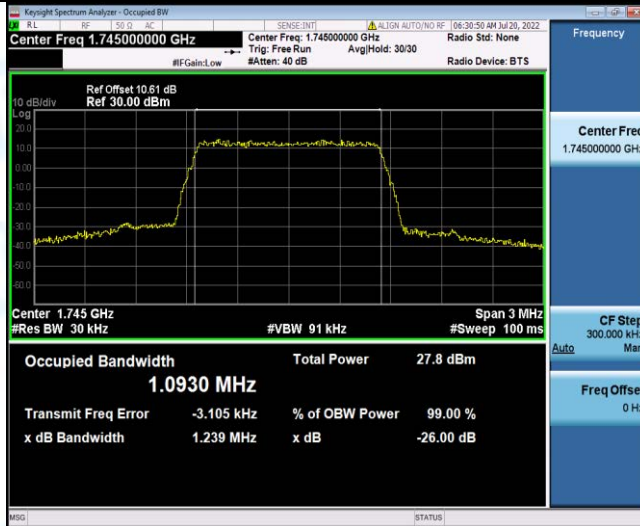

Band66-1.4MHz-16QAM-132322-6RB#0

Band66-1.4MHz-16QAM-132665-6RB#0