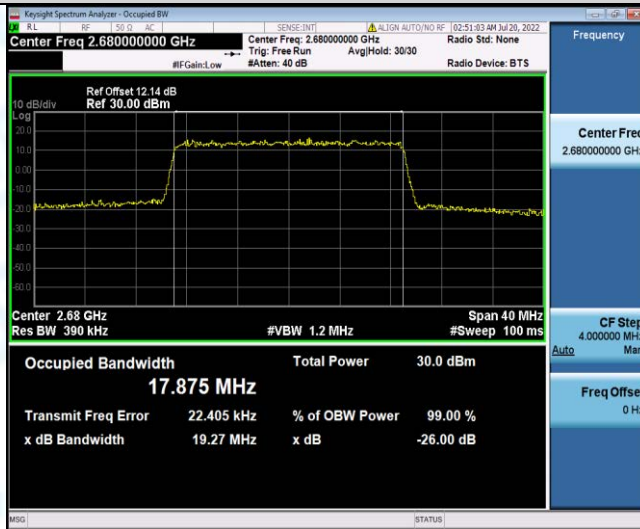

Band41-20MHz-QPSK-41490-100RB#0

Band41-20MHz-16QAM-39750-100RB#0