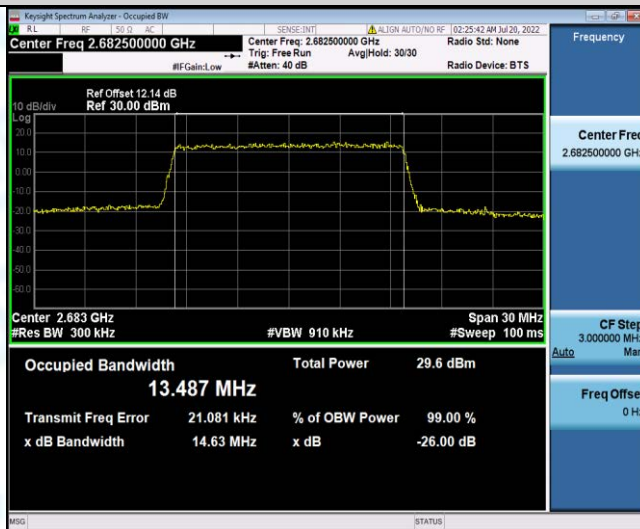

Band41-15MHz-QPSK-41515-75RB#0

Band41-15MHz-16QAM-39725-75RB#0