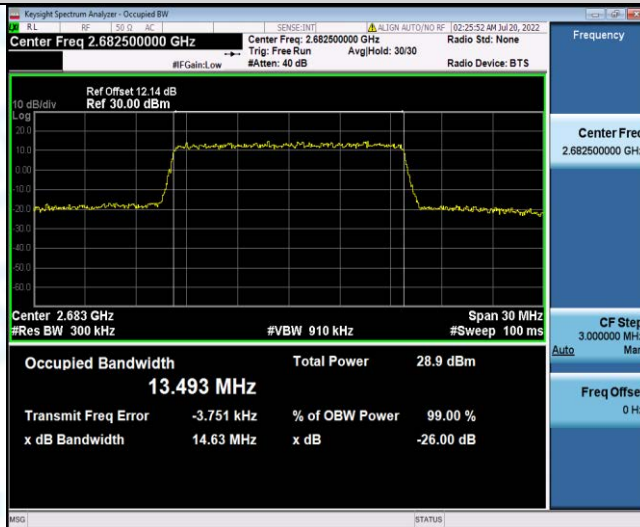

Band41-15MHz-QPSK-40620-75RB#0

Band41-15MHz-QPSK-41515-75RB#0

Band41-15MHz-16QAM-39725-75RB#0

Band41-15MHz-16QAM-40620-75RB#0

Band41-15MHz-16QAM-41515-75RB#0

Band41-20MHz-QPSK-39750-100RB#0

Band41-20MHz-QPSK-40620-100RB#0