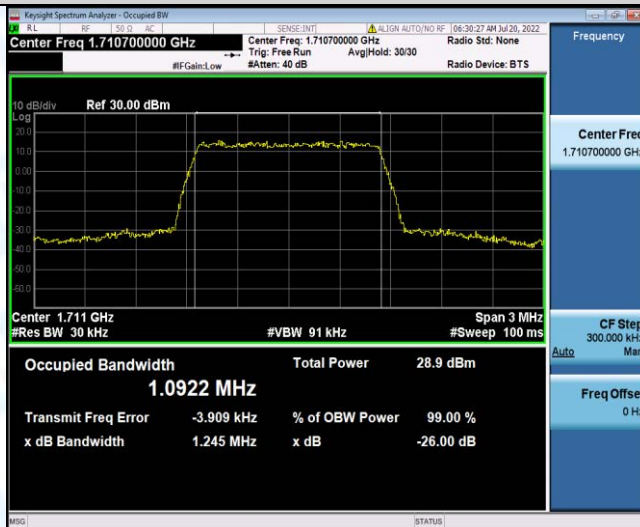

Band66-1.4MHz-16QAM-131979-6RB#0

Band66-1.4MHz-16QAM-132322-6RB#0