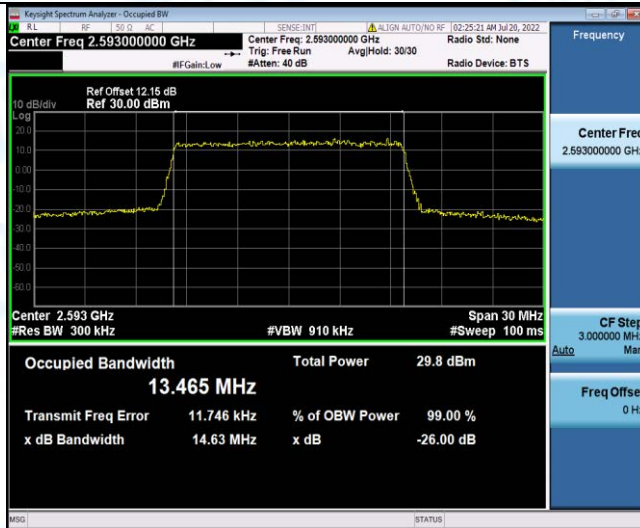

Band41-15MHz-QPSK-40620-75RB#0

Band41-15MHz-QPSK-41515-75RB#0