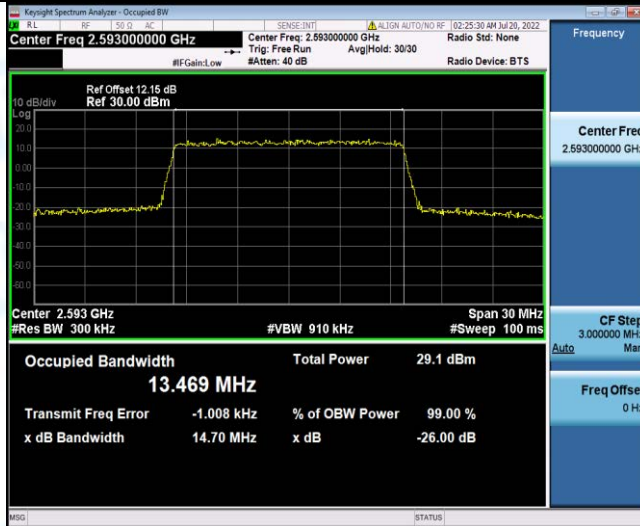

Band41-15MHz-QPSK-40620-75RB#0

Band41-15MHz-QPSK-41515-75RB#0

Band41-15MHz-16QAM-39725-75RB#0

Band41-15MHz-16QAM-40620-75RB#0

Band41-15MHz-16QAM-41515-75RB#0

Band41-20MHz-QPSK-39750-100RB#0

Band41-20MHz-QPSK-40620-100RB#0