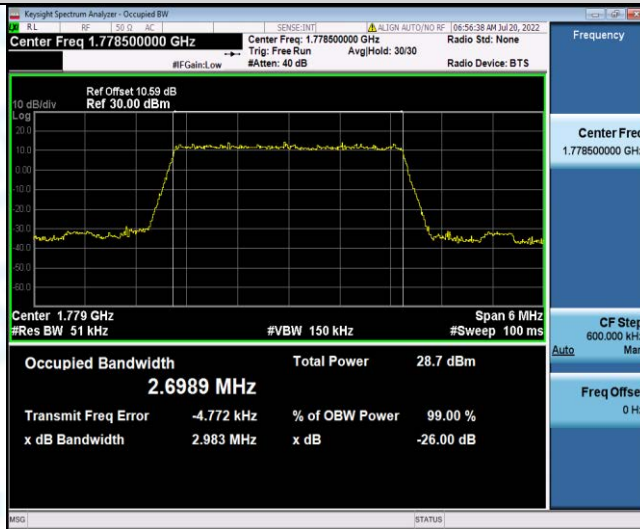

Band66-3MHz-16QAM-132657-15RB#0

Band66-5MHz-QPSK-131997-25RB#0