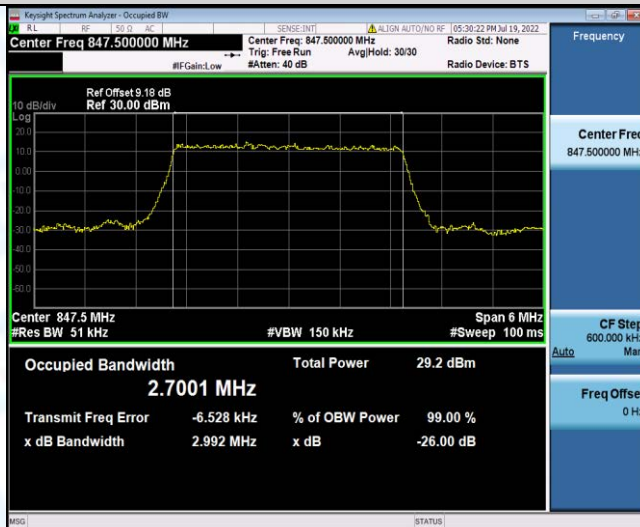

Band5-3MHz-QPSK-20635-15RB#0

Band5-3MHz-16QAM-20415-15RB#0