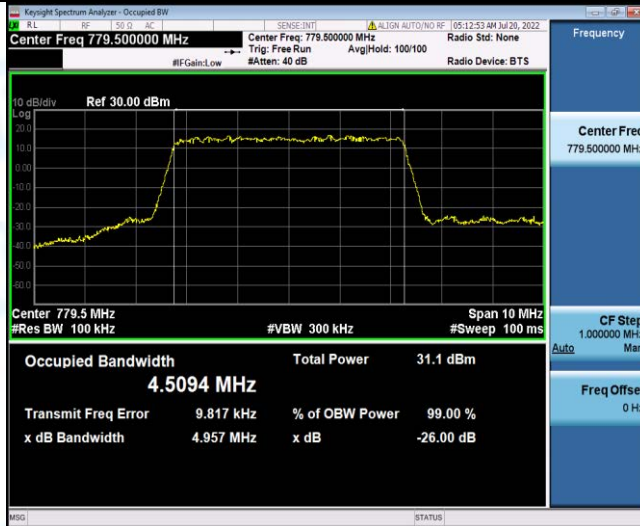

Band13-5MHz-QPSK-23205-25RB#0

Band13-5MHz-QPSK-23230-25RB#0