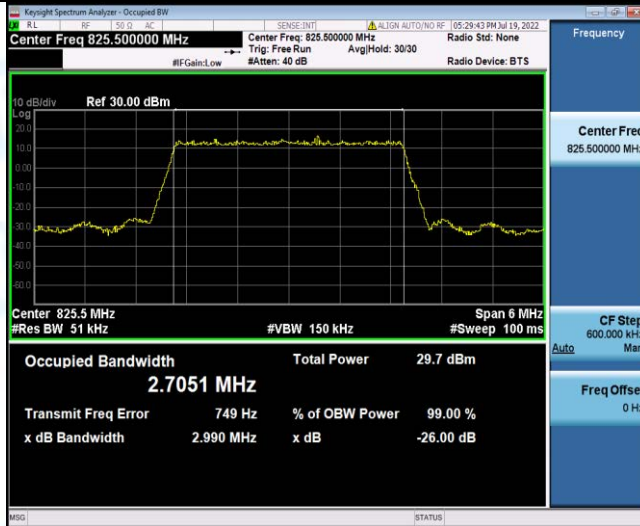

Band5-3MHz-QPSK-20415-15RB#0

Band5-3MHz-QPSK-20525-15RB#0