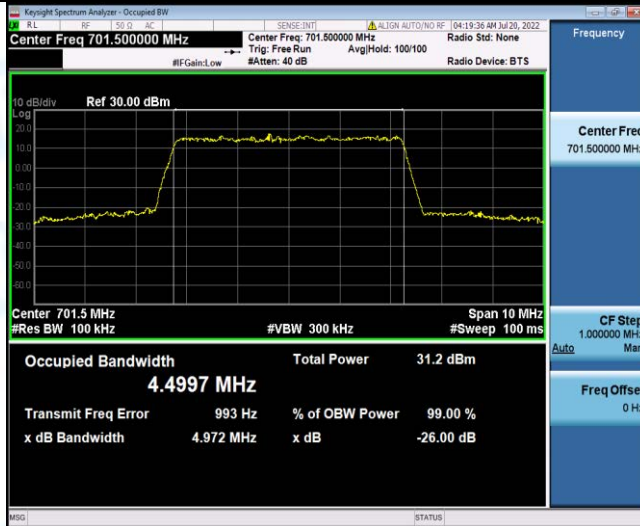

Band12-5MHz-16QAM-23035-25RB#0

Band12-5MHz-16QAM-23095-25RB#0