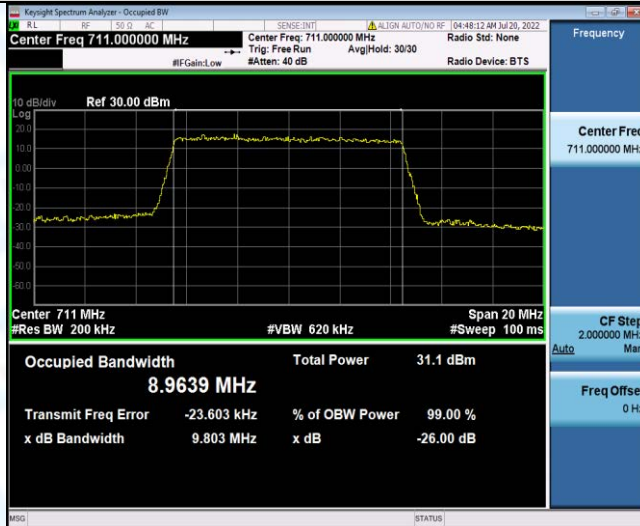

Band12-5MHz-16QAM-23035-25RB#0

Band12-5MHz-16QAM-23095-25RB#0

Band12-5MHz-16QAM-23155-25RB#0

Band12-10MHz-QPSK-23060-50RB#0

Band12-10MHz-QPSK-23095-50RB#0

Band12-10MHz-QPSK-23130-50RB#0

Band12-10MHz-16QAM-23060-50RB#0