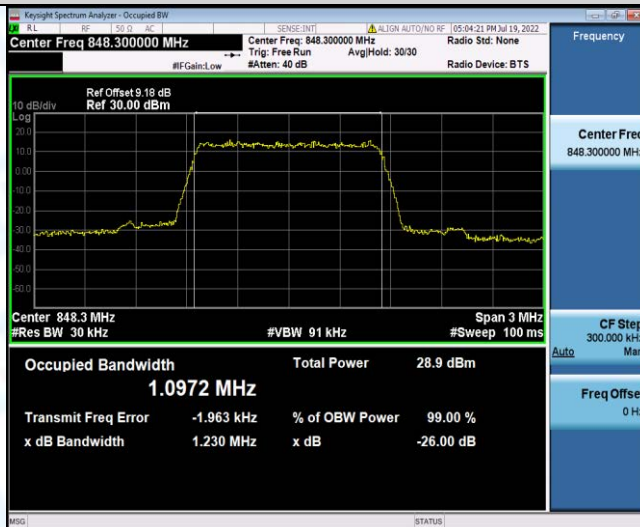

Band4-20MHz-16QAM-20300-100RB#0

Band5-1.4MHz-QPSK-20407-6RB#0

Band5-1.4MHz-QPSK-20525-6RB#0

Band5-1.4MHz-QPSK-20643-6RB#0

Band5-1.4MHz-16QAM-20407-6RB#0

Band5-1.4MHz-16QAM-20525-6RB#0

Band5-1.4MHz-16QAM-20643-6RB#0