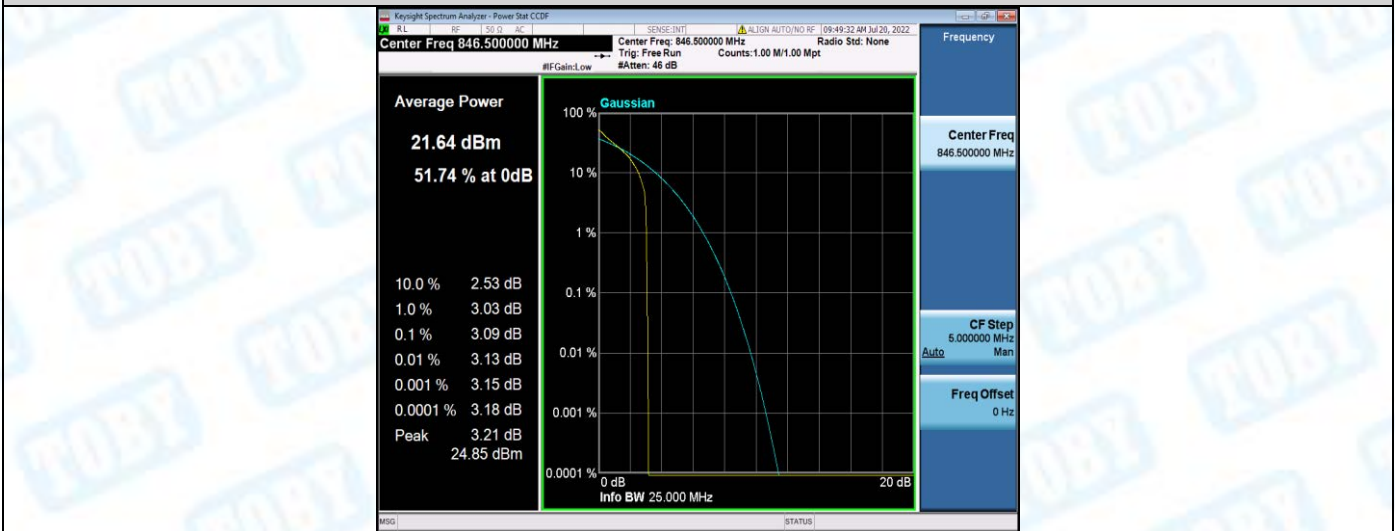

Band26-5MHz-QPSK-27015-1RB#0

Band26-5MHz-QPSK-27015-25RB#0

Band26-5MHz-16QAM-26815-1RB#0

Band26-5MHz-16QAM-26815-25RB#0

Band26-5MHz-16QAM-26915-1RB#0

Band26-5MHz-16QAM-26915-25RB#0

Band26-5MHz-16QAM-27015-1RB#0