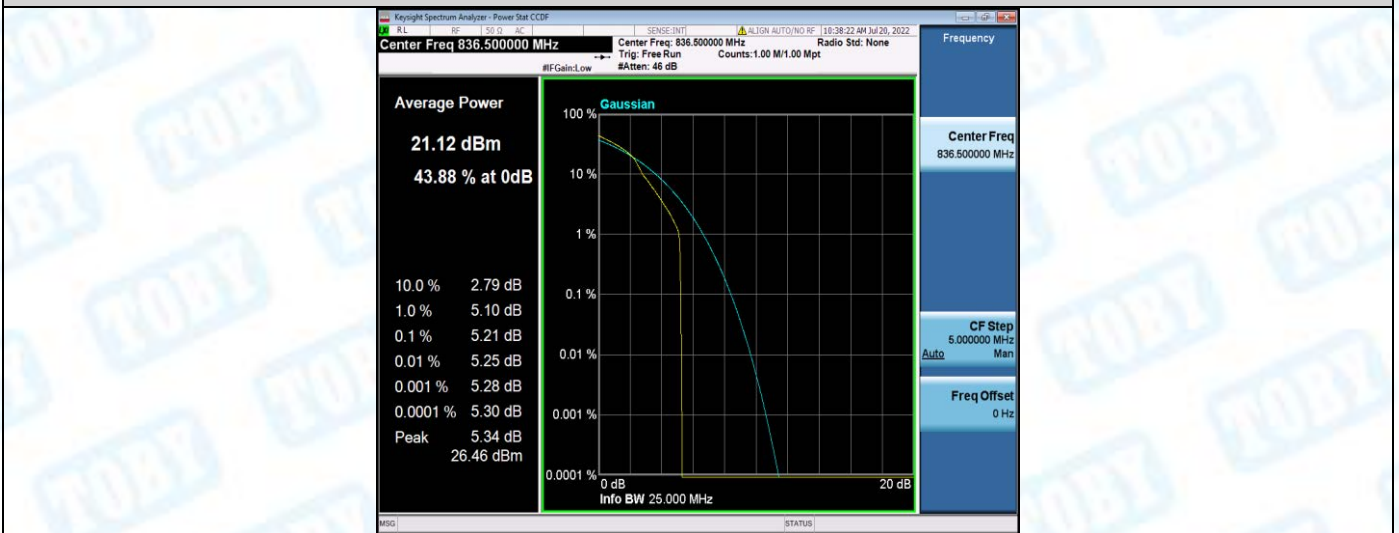

Band26-15MHz-16QAM-26915-1RB#0