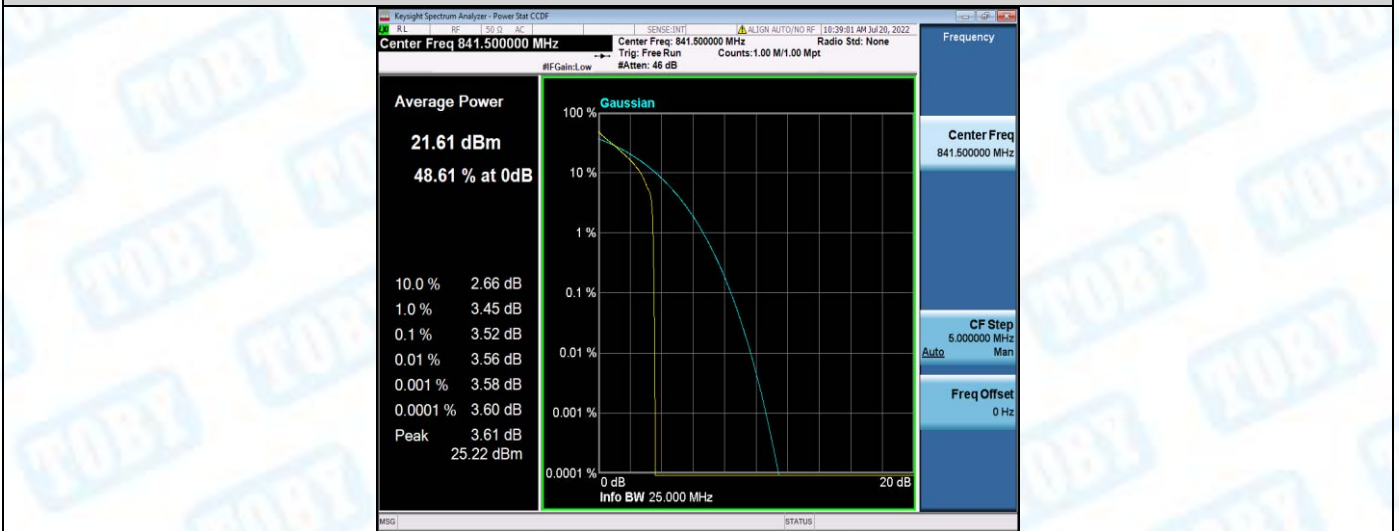

Band26-15MHz-QPSK-26865-75RB#0

Band26-15MHz-QPSK-26915-1RB#0

Band26-15MHz-QPSK-26915-75RB#0

Band26-15MHz-QPSK-26965-1RB#0

Band26-15MHz-QPSK-26965-75RB#0

Band26-15MHz-16QAM-26865-1RB#0

Band26-15MHz-16QAM-26865-75RB#0