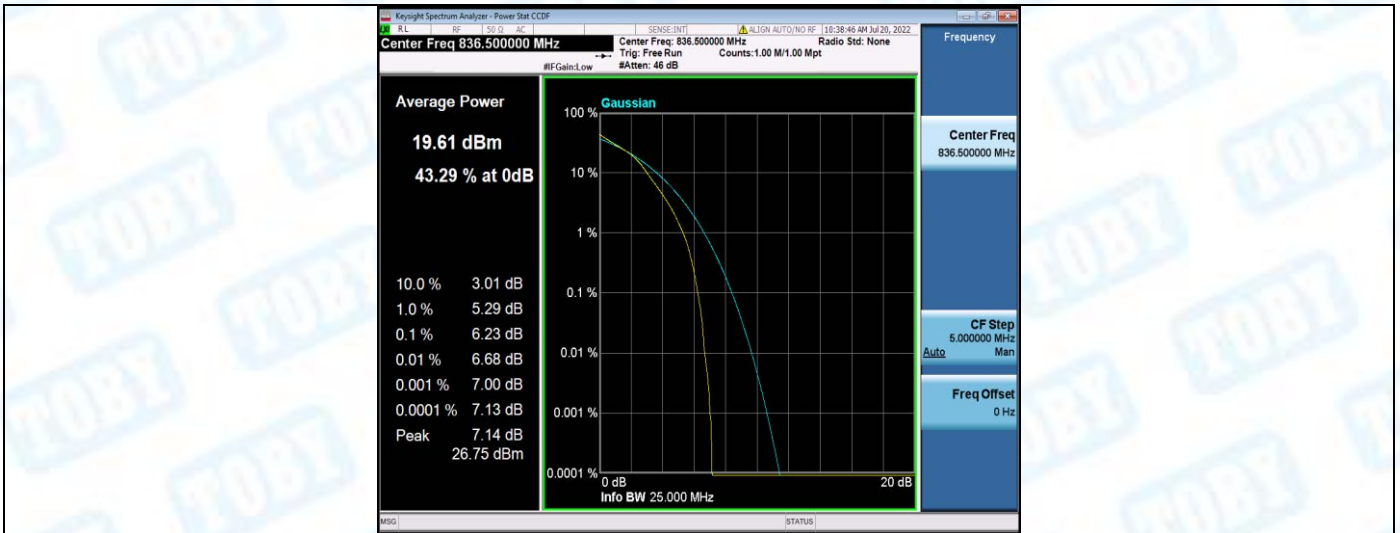

Band26-15MHz-16QAM-26915-75RB#0