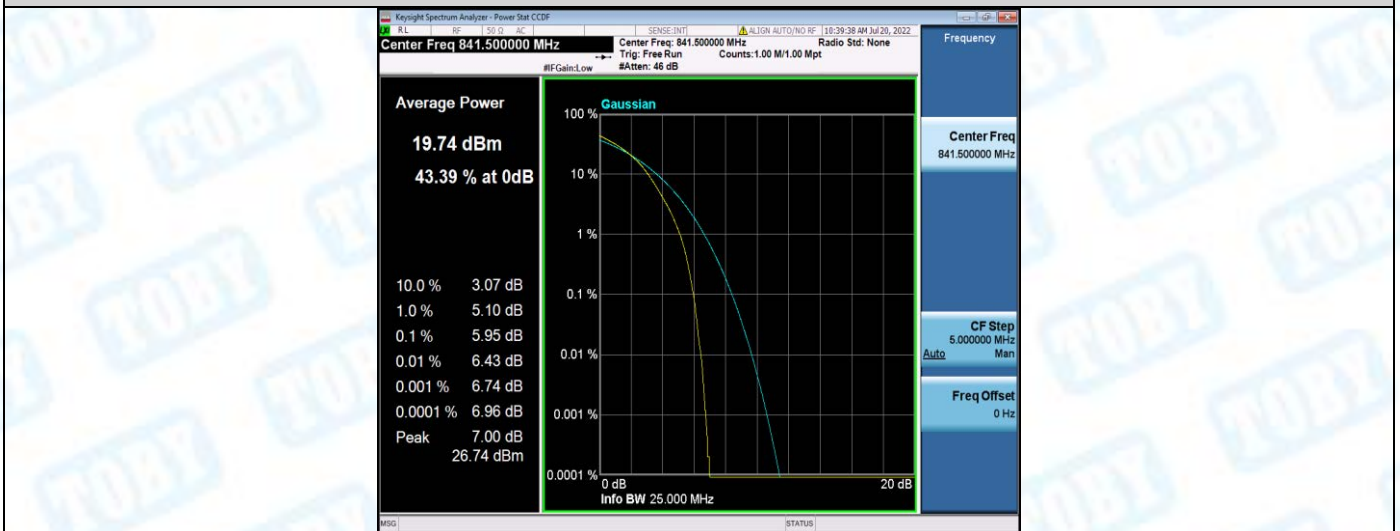

Band26-15MHz-16QAM-26965-75RB#0