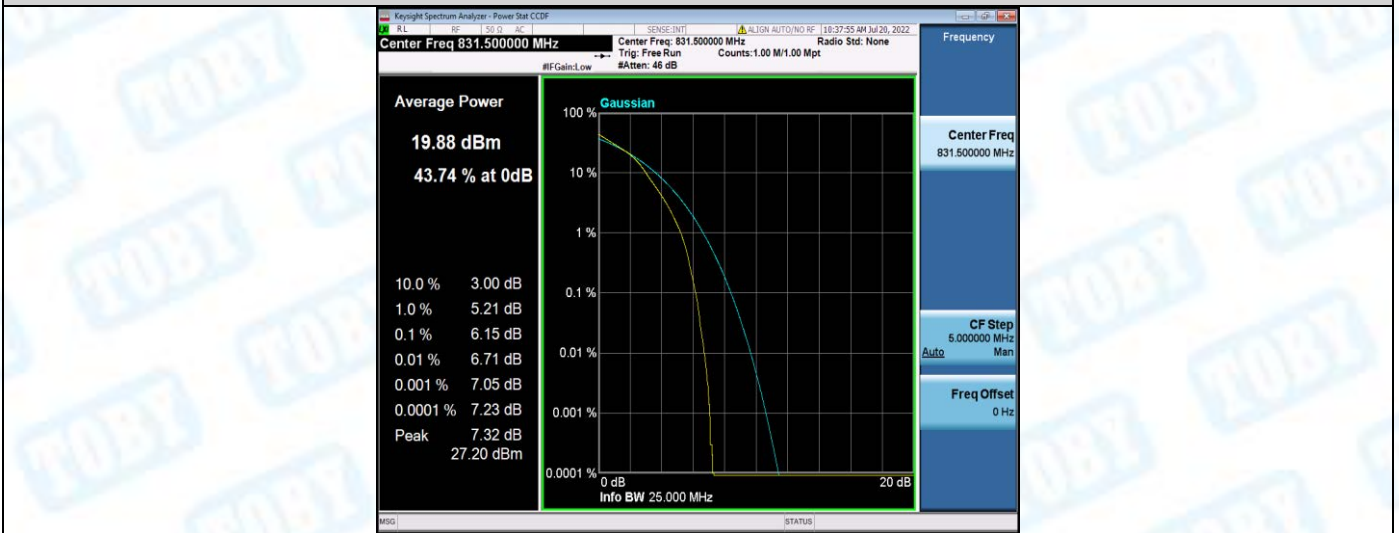

Band26-15MHz-QPSK-26865-75RB#0

Band26-15MHz-QPSK-26915-1RB#0

Band26-15MHz-QPSK-26915-75RB#0

Band26-15MHz-QPSK-26965-1RB#0

Band26-15MHz-QPSK-26965-75RB#0

Band26-15MHz-16QAM-26865-1RB#0

Band26-15MHz-16QAM-26865-75RB#0