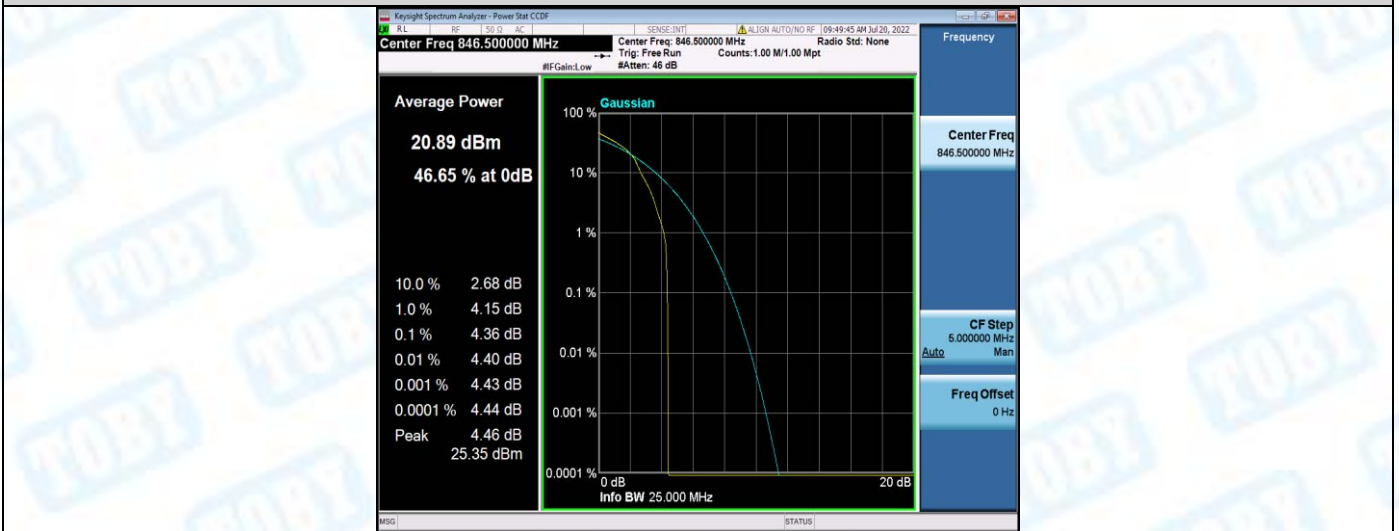

Band26-5MHz-QPSK-27015-1RB#0

Band26-5MHz-QPSK-27015-25RB#0

Band26-5MHz-16QAM-26815-1RB#0

Band26-5MHz-16QAM-26815-25RB#0

Band26-5MHz-16QAM-26915-1RB#0

Band26-5MHz-16QAM-26915-25RB#0

Band26-5MHz-16QAM-27015-1RB#0