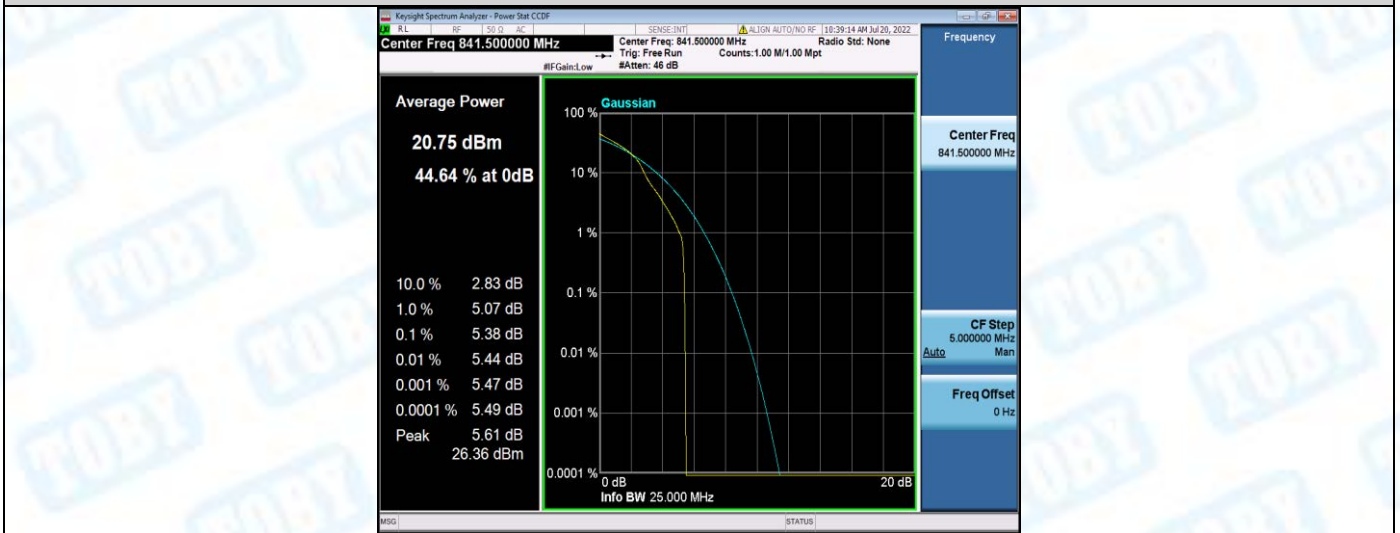

Band26-15MHz-16QAM-26965-1RB#0