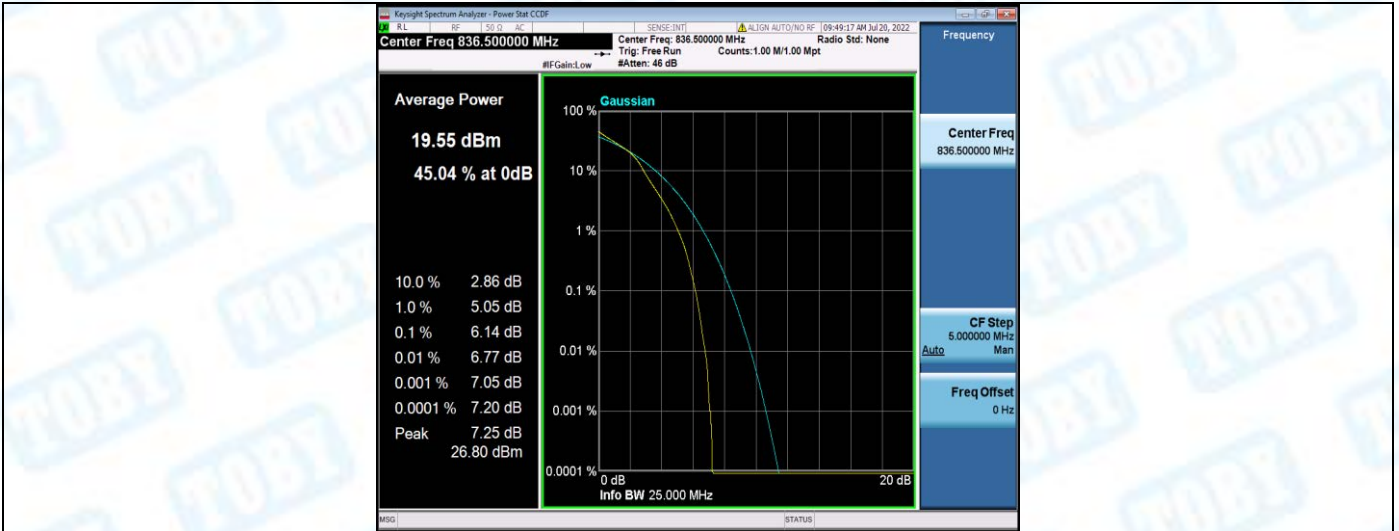

Band26-5MHz-QPSK-27015-1RB#0

Band26-5MHz-QPSK-27015-25RB#0

Band26-5MHz-16QAM-26815-1RB#0

Band26-5MHz-16QAM-26815-25RB#0

Band26-5MHz-16QAM-26915-1RB#0

Band26-5MHz-16QAM-26915-25RB#0

Band26-5MHz-16QAM-27015-1RB#0