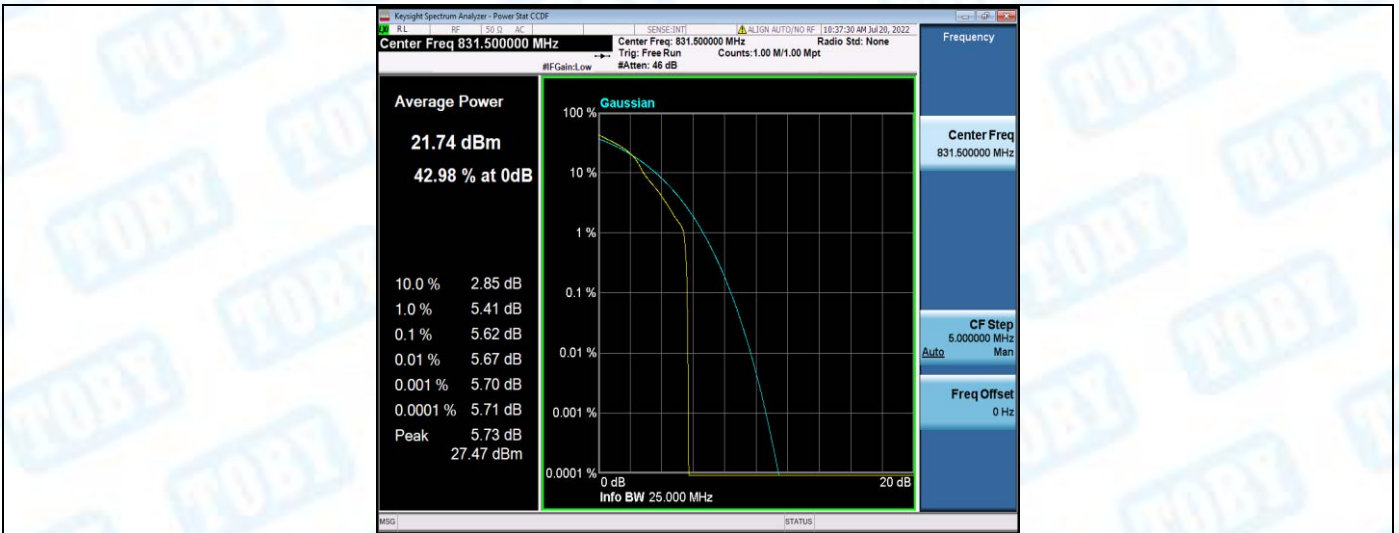

Band26-15MHz-QPSK-26865-75RB#0

Band26-15MHz-QPSK-26915-1RB#0

Band26-15MHz-QPSK-26915-75RB#0

Band26-15MHz-QPSK-26965-1RB#0

Band26-15MHz-QPSK-26965-75RB#0

Band26-15MHz-16QAM-26865-1RB#0

Band26-15MHz-16QAM-26865-75RB#0