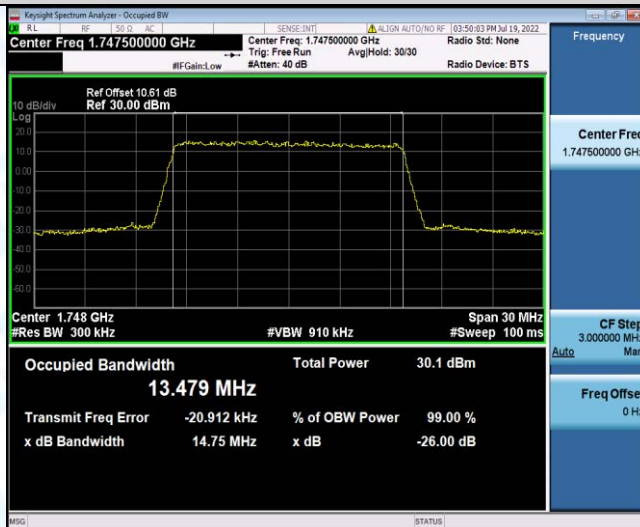

Band4-10MHz-16QAM-20000-50RB#0

Band4-10MHz-16QAM-20175-50RB#0

Band4-10MHz-16QAM-20350-50RB#0

Band4-15MHz-QPSK-20025-75RB#0

Band4-15MHz-QPSK-20175-75RB#0

Band4-15MHz-QPSK-20325-75RB#0

Band4-15MHz-16QAM-20025-75RB#0