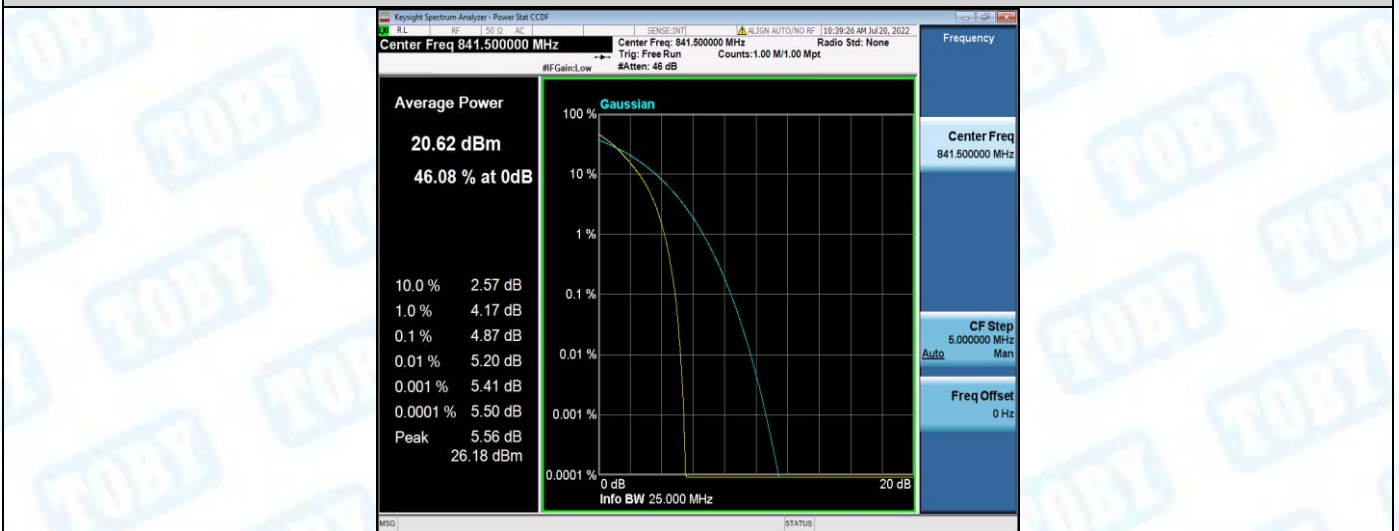

Band26-15MHz-QPSK-26865-75RB#0

Band26-15MHz-QPSK-26915-1RB#0

Band26-15MHz-QPSK-26915-75RB#0

Band26-15MHz-QPSK-26965-1RB#0

Band26-15MHz-QPSK-26965-75RB#0

Band26-15MHz-16QAM-26865-1RB#0

Band26-15MHz-16QAM-26865-75RB#0