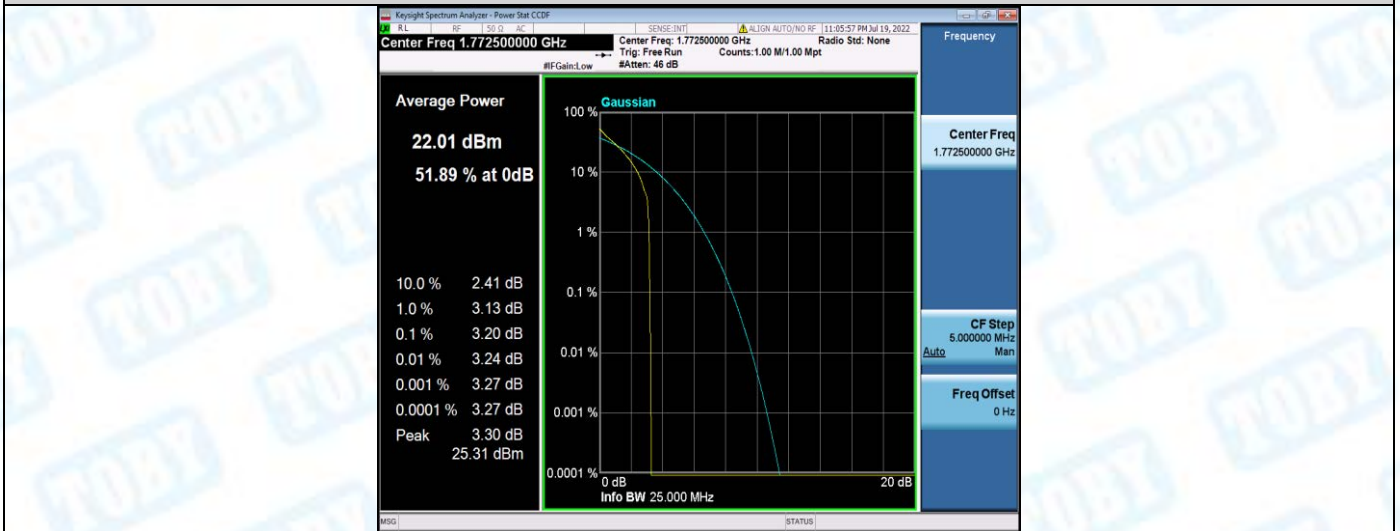

Band66-15MHz-QPSK-132597-1RB#0