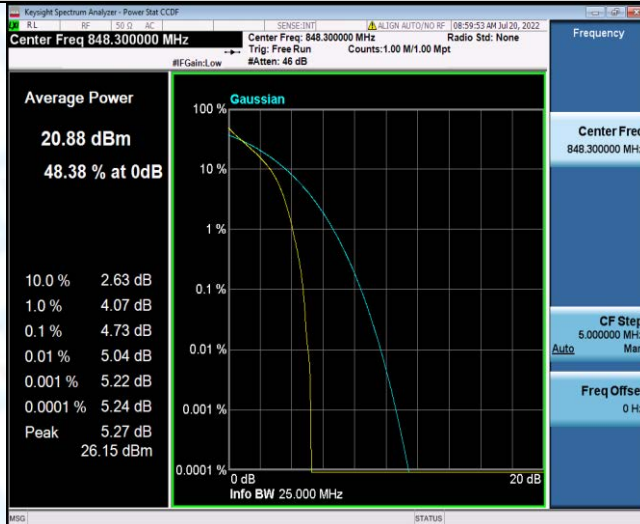

Band26-1.4MHz-QPSK-26915-1RB#0

Band26-1.4MHz-QPSK-26915-6RB#0

Band26-1.4MHz-QPSK-27033-1RB#0

Band26-1.4MHz-QPSK-27033-6RB#0

Band26-1.4MHz-16QAM-26797-1RB#0

Band26-1.4MHz-16QAM-27033-1RB#0

Band26-1.4MHz-16QAM-27033-6RB#0