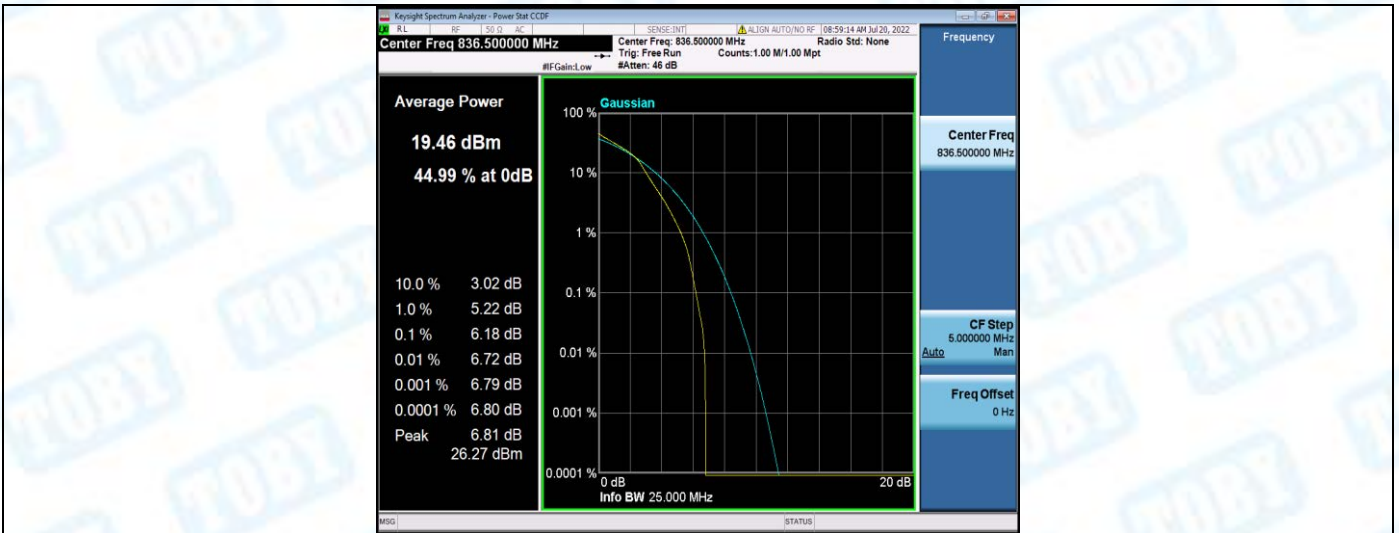

Band26-1.4MHz-QPSK-26915-1RB#0

Band26-1.4MHz-QPSK-26915-6RB#0

Band26-1.4MHz-QPSK-27033-1RB#0

Band26-1.4MHz-QPSK-27033-6RB#0

Band26-1.4MHz-16QAM-26797-1RB#0

Band26-1.4MHz-16QAM-27033-1RB#0

Band26-1.4MHz-16QAM-27033-6RB#0