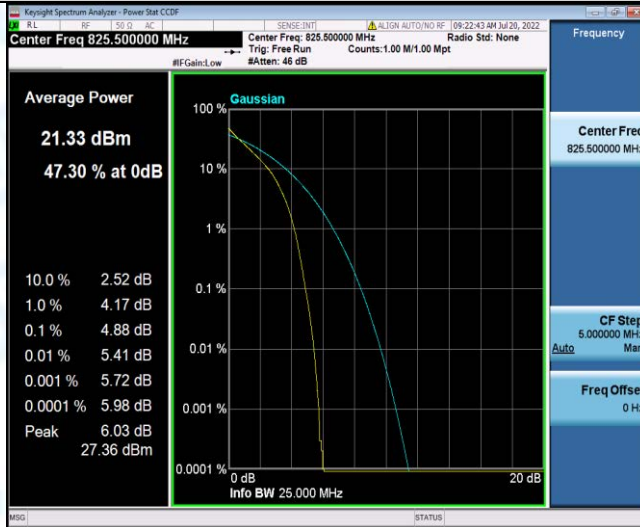

Band26-3MHz-QPSK-26915-1RB#0