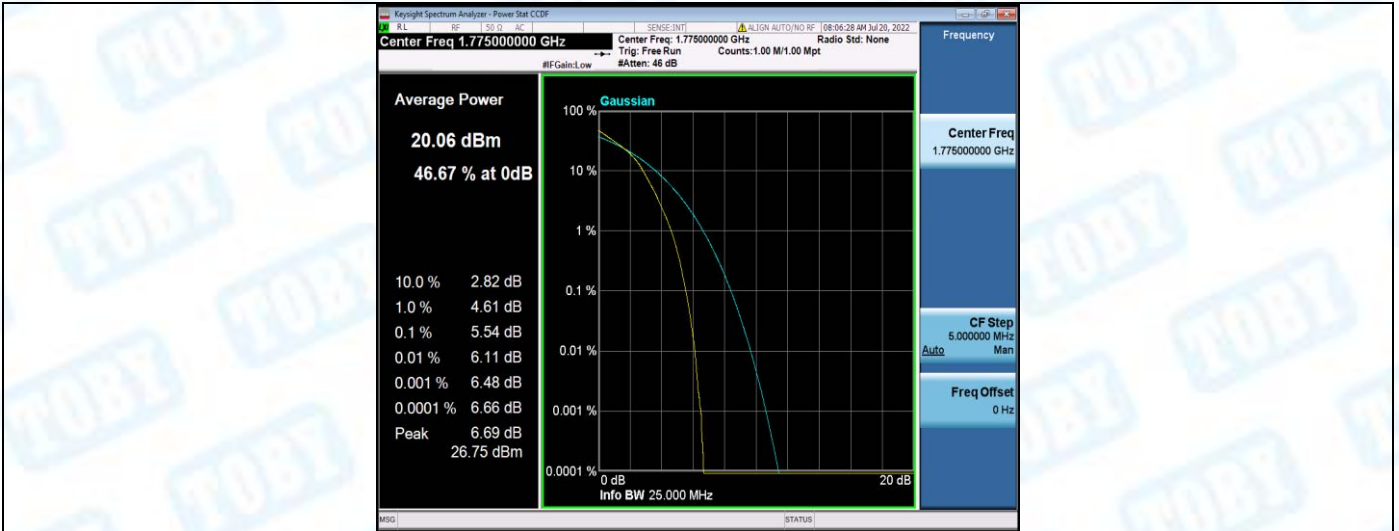

Band66-10MHz-16QAM-132322-50RB#0

Band66-10MHz-16QAM-132622-1RB#0

Band66-10MHz-16QAM-132622-50RB#0

Band66-15MHz-QPSK-132047-1RB#0

Band66-15MHz-QPSK-132047-75RB#0

Band66-15MHz-QPSK-132322-1RB#0

Band66-15MHz-QPSK-132322-75RB#0