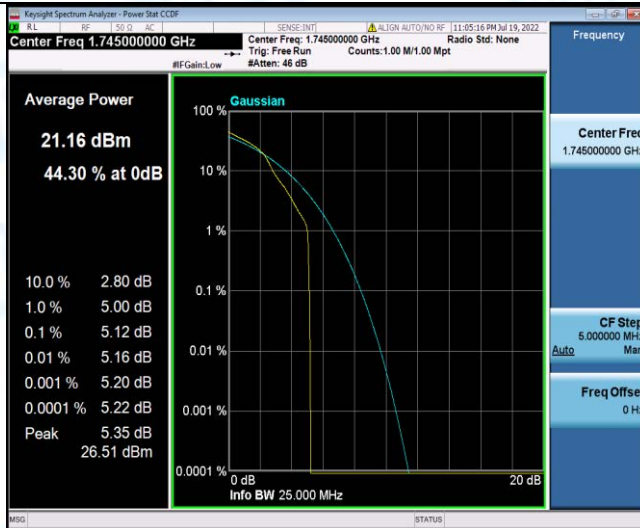

Band66-15MHz-QPSK-132597-1RB#0

Band66-15MHz-QPSK-132597-75RB#0

Band66-15MHz-16QAM-132047-1RB#0

Band66-15MHz-16QAM-132047-75RB#0

Band66-15MHz-16QAM-132322-1RB#0

Band66-15MHz-16QAM-132322-75RB#0

Band66-15MHz-16QAM-132597-1RB#0