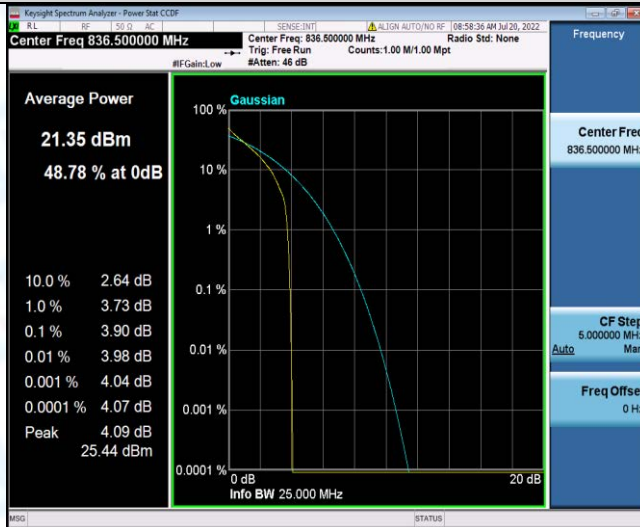

Band26-1.4MHz-QPSK-26915-1RB#0

Band26-1.4MHz-QPSK-26915-6RB#0