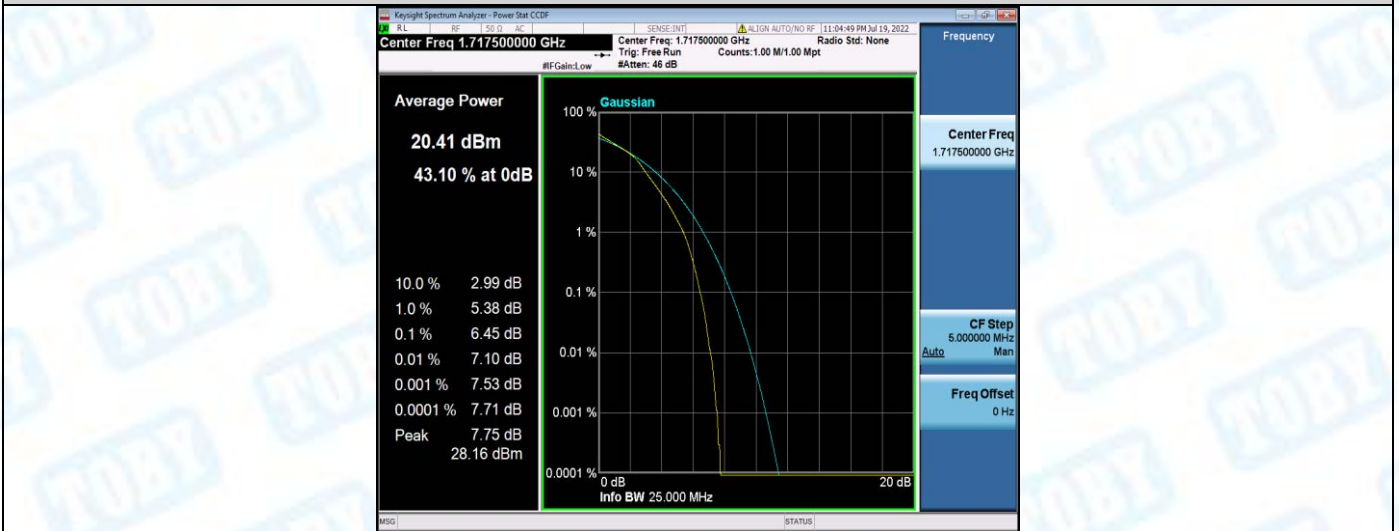

Band66-15MHz-QPSK-132597-1RB#0

Band66-15MHz-QPSK-132597-75RB#0

Band66-15MHz-16QAM-132047-1RB#0

Band66-15MHz-16QAM-132047-75RB#0

Band66-15MHz-16QAM-132322-1RB#0

Band66-15MHz-16QAM-132322-75RB#0

Band66-15MHz-16QAM-132597-1RB#0