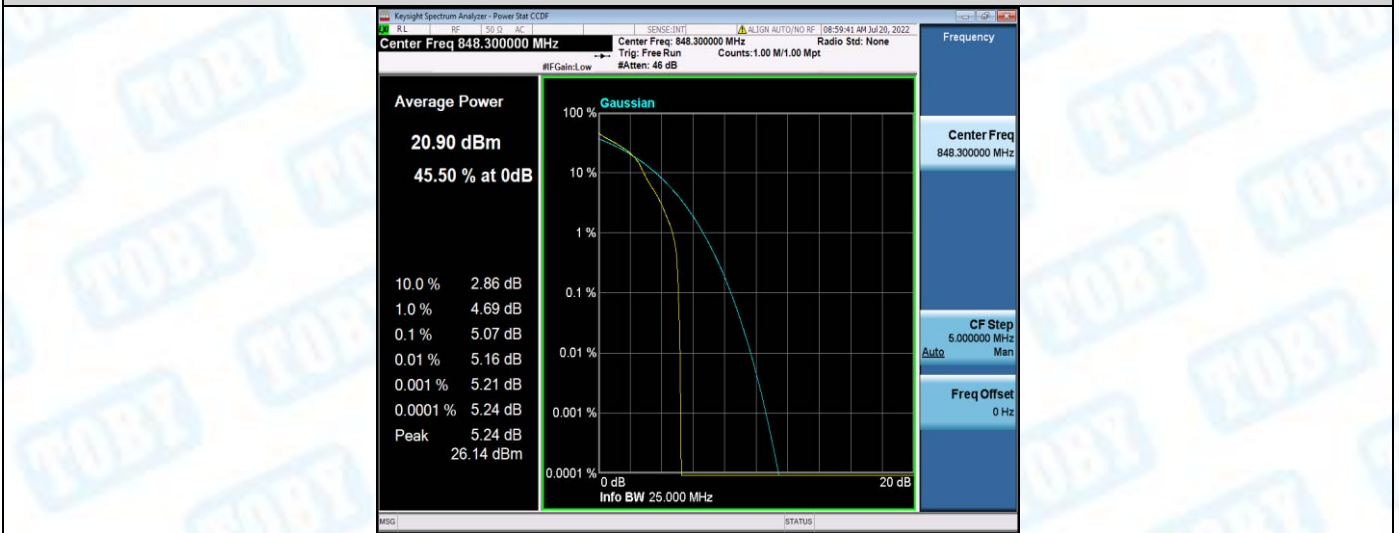

Band26-1.4MHz-QPSK-26915-1RB#0

Band26-1.4MHz-QPSK-26915-6RB#0

Band26-1.4MHz-QPSK-27033-1RB#0

Band26-1.4MHz-QPSK-27033-6RB#0

Band26-1.4MHz-16QAM-26797-1RB#0

Band26-1.4MHz-16QAM-27033-1RB#0

Band26-1.4MHz-16QAM-27033-6RB#0