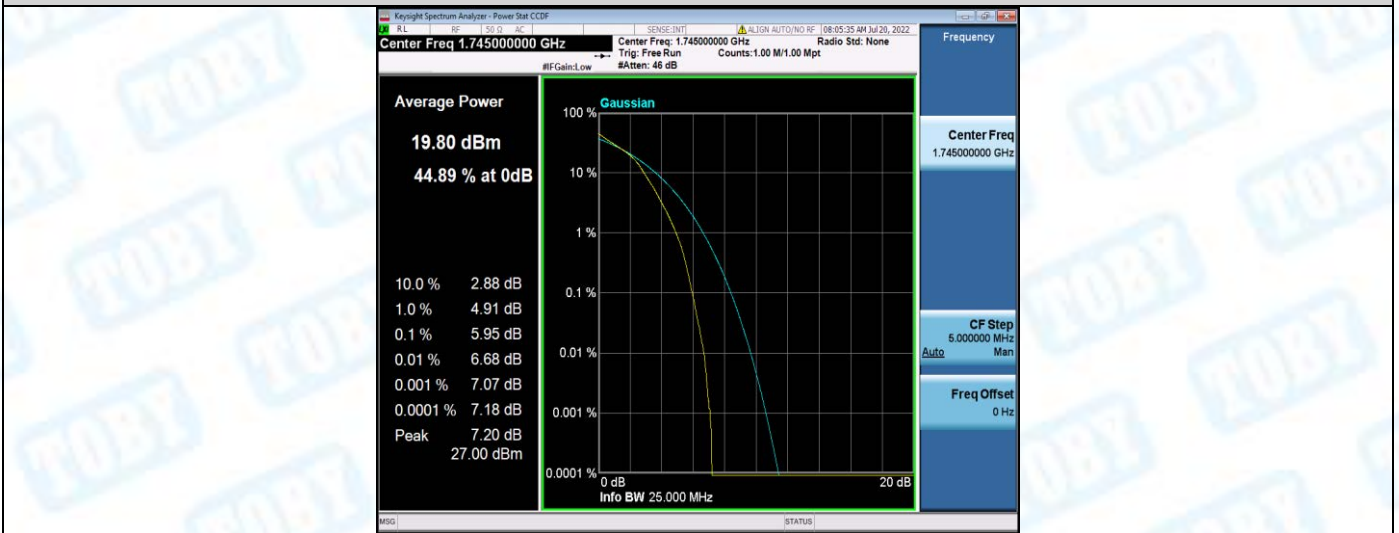

Band66-10MHz-16QAM-132322-50RB#0

Band66-10MHz-16QAM-132622-1RB#0

Band66-10MHz-16QAM-132622-50RB#0

Band66-15MHz-QPSK-132047-1RB#0

Band66-15MHz-QPSK-132047-75RB#0

Band66-15MHz-QPSK-132322-1RB#0

Band66-15MHz-QPSK-132322-75RB#0