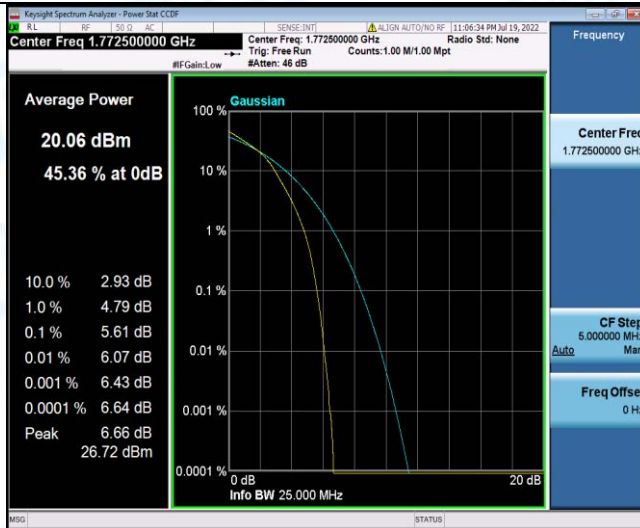

Band66-15MHz-16QAM-132597-75RB#0