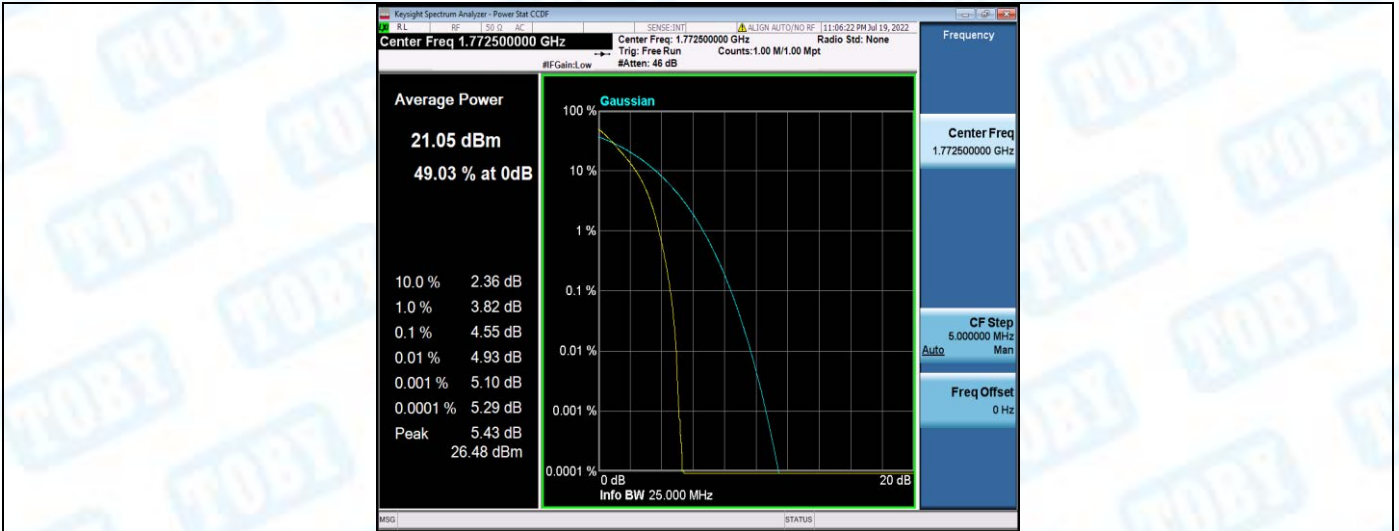

Band66-15MHz-QPSK-132597-75RB#0