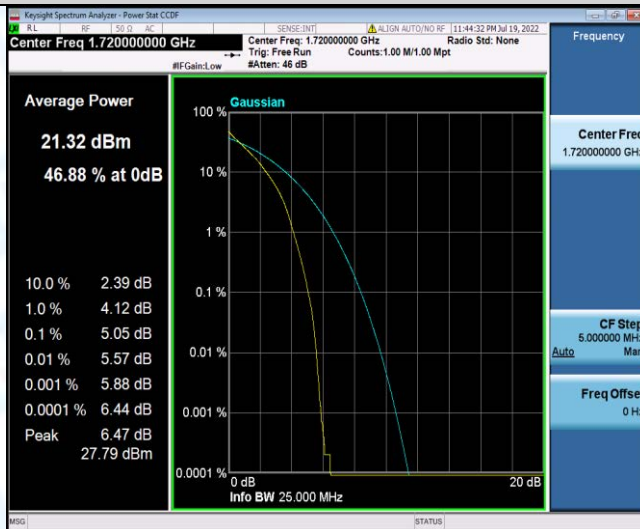

Band66-20MHz-QPSK-132072-100RB#0