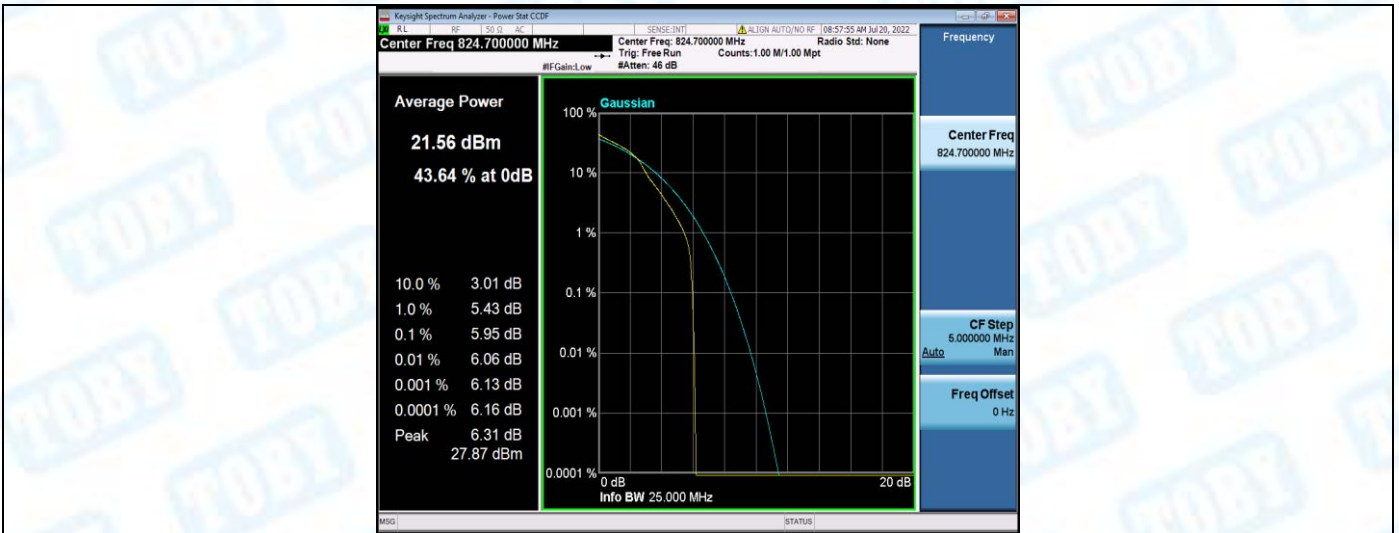

Band26-1.4MHz-QPSK-26915-1RB#0

Band26-1.4MHz-QPSK-26915-6RB#0

Band26-1.4MHz-QPSK-27033-1RB#0

Band26-1.4MHz-QPSK-27033-6RB#0

Band26-1.4MHz-16QAM-26797-1RB#0

Band26-1.4MHz-16QAM-27033-1RB#0

Band26-1.4MHz-16QAM-27033-6RB#0