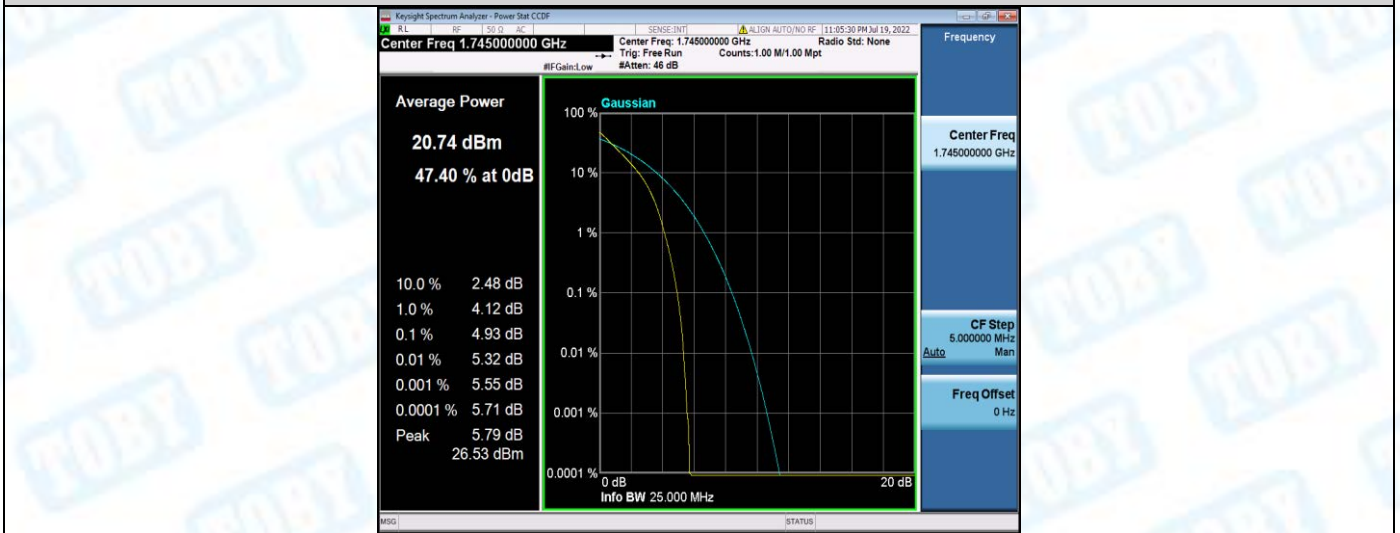

Band66-10MHz-16QAM-132322-50RB#0

Band66-10MHz-16QAM-132622-1RB#0

Band66-10MHz-16QAM-132622-50RB#0

Band66-15MHz-QPSK-132047-1RB#0

Band66-15MHz-QPSK-132047-75RB#0

Band66-15MHz-QPSK-132322-1RB#0

Band66-15MHz-QPSK-132322-75RB#0