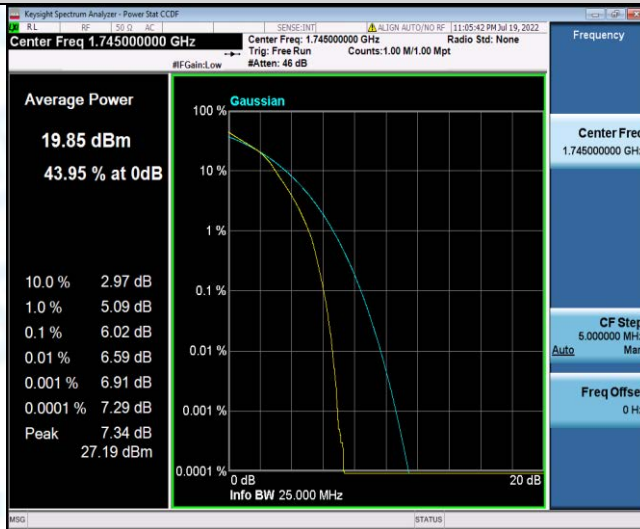

Band66-15MHz-QPSK-132597-1RB#0

Band66-15MHz-QPSK-132597-75RB#0

Band66-15MHz-16QAM-132047-1RB#0

Band66-15MHz-16QAM-132047-75RB#0

Band66-15MHz-16QAM-132322-1RB#0

Band66-15MHz-16QAM-132322-75RB#0

Band66-15MHz-16QAM-132597-1RB#0