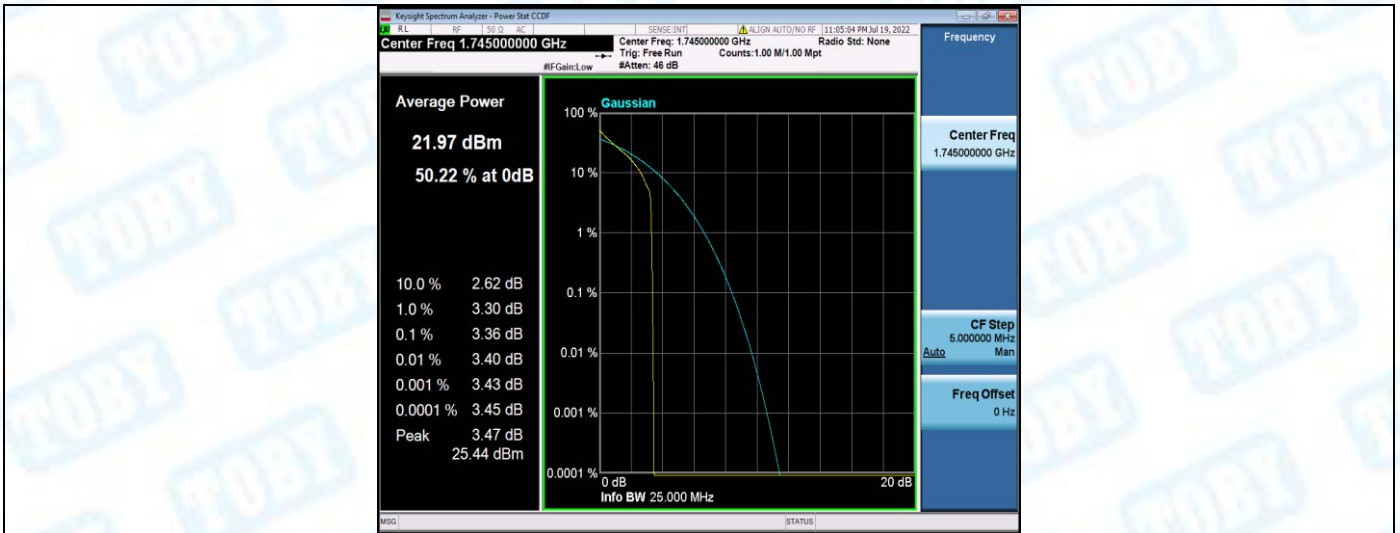

Band66-10MHz-16QAM-132322-50RB#0

Band66-10MHz-16QAM-132622-1RB#0

Band66-10MHz-16QAM-132622-50RB#0

Band66-15MHz-QPSK-132047-1RB#0

Band66-15MHz-QPSK-132047-75RB#0

Band66-15MHz-QPSK-132322-1RB#0

Band66-15MHz-QPSK-132322-75RB#0