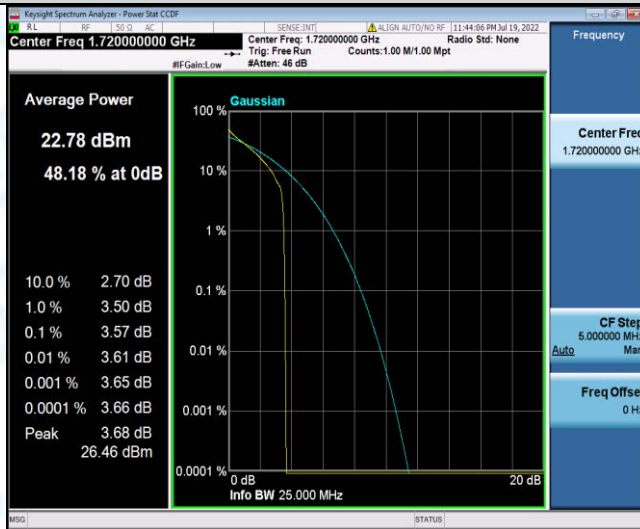

Band66-20MHz-QPSK-132072-1RB#0