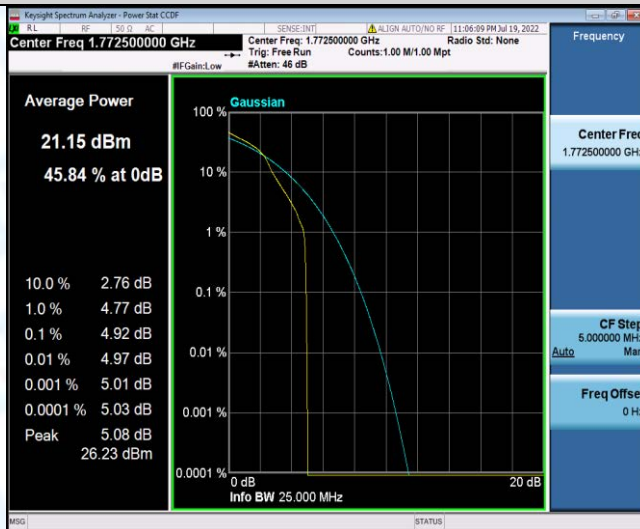

Band66-15MHz-QPSK-132597-1RB#0

Band66-15MHz-QPSK-132597-75RB#0

Band66-15MHz-16QAM-132047-1RB#0

Band66-15MHz-16QAM-132047-75RB#0

Band66-15MHz-16QAM-132322-1RB#0

Band66-15MHz-16QAM-132322-75RB#0

Band66-15MHz-16QAM-132597-1RB#0