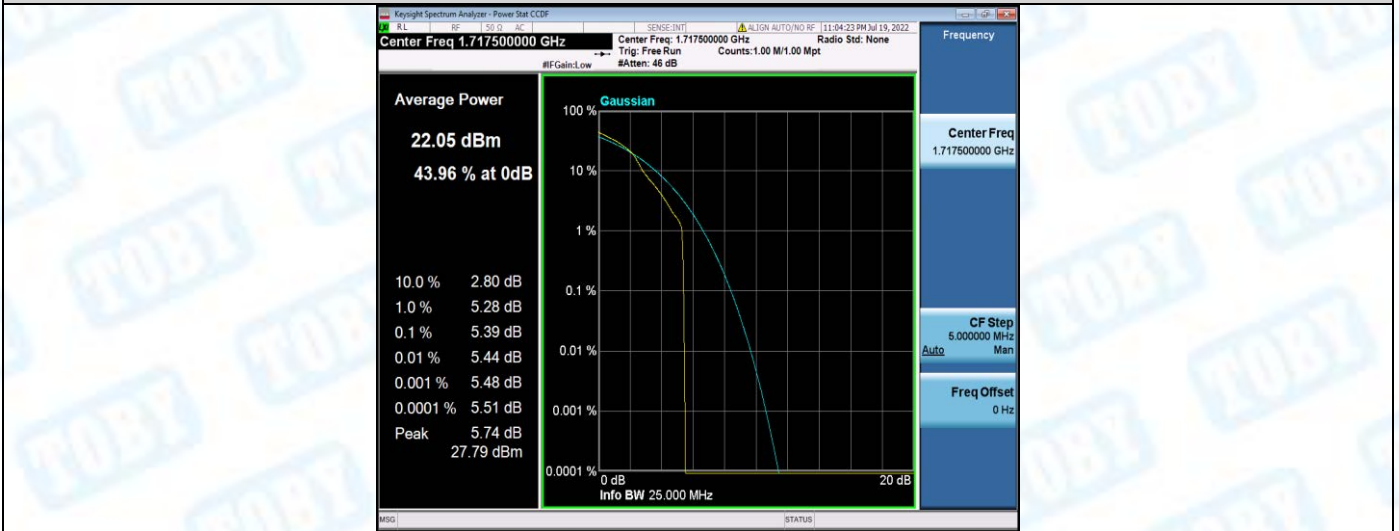

Band66-15MHz-16QAM-132047-1RB#0