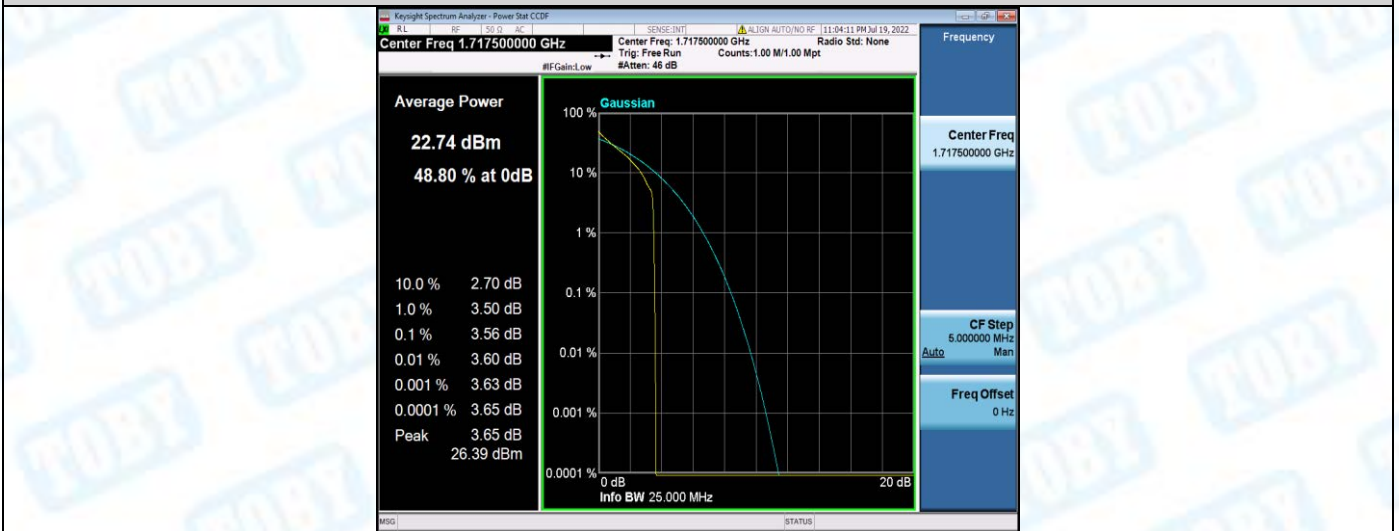

Band66-10MHz-16QAM-132322-50RB#0

Band66-10MHz-16QAM-132622-1RB#0

Band66-10MHz-16QAM-132622-50RB#0

Band66-15MHz-QPSK-132047-1RB#0

Band66-15MHz-QPSK-132047-75RB#0

Band66-15MHz-QPSK-132322-1RB#0

Band66-15MHz-QPSK-132322-75RB#0