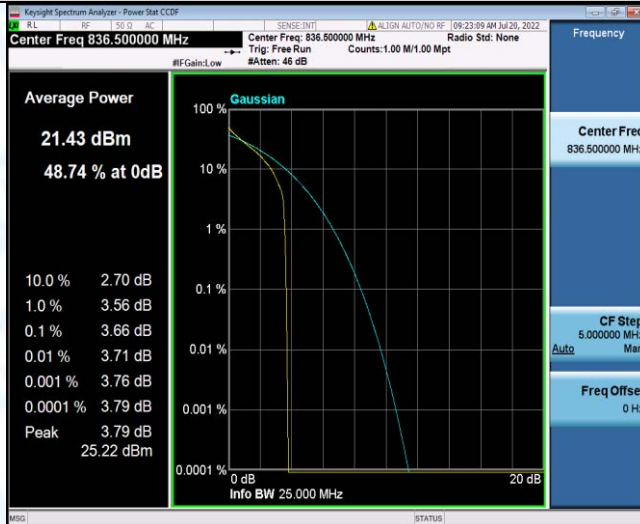

Band26-3MHz-QPSK-26915-15RB#0