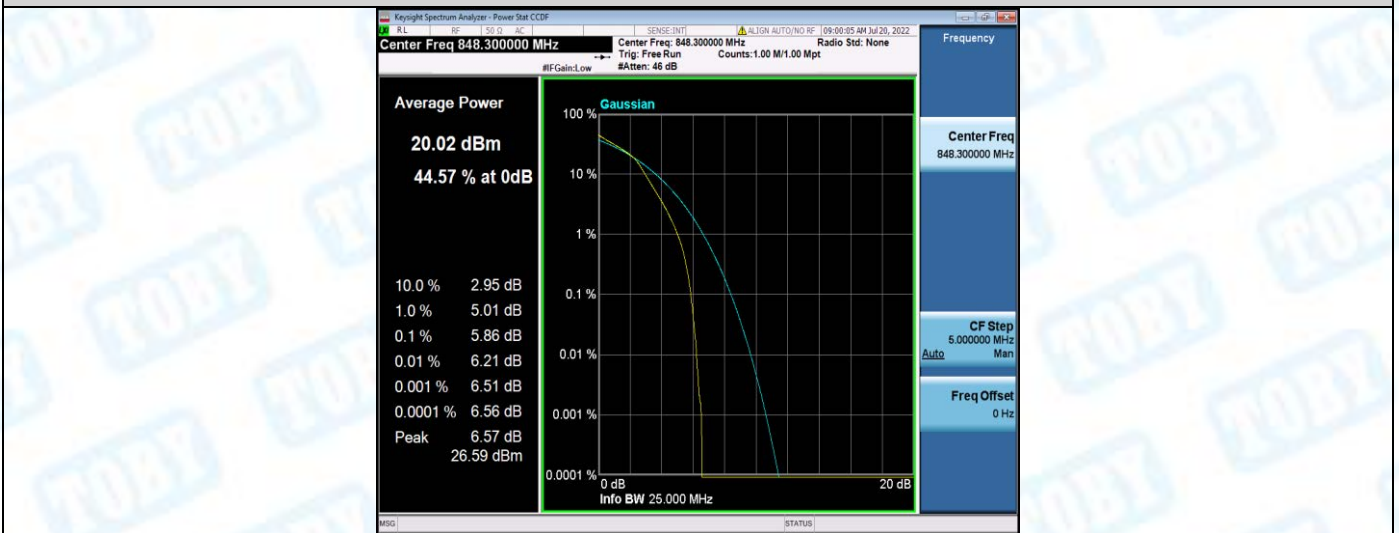

Band26-1.4MHz-QPSK-26915-1RB#0

Band26-1.4MHz-QPSK-26915-6RB#0

Band26-1.4MHz-QPSK-27033-1RB#0

Band26-1.4MHz-QPSK-27033-6RB#0

Band26-1.4MHz-16QAM-26797-1RB#0

Band26-1.4MHz-16QAM-27033-1RB#0

Band26-1.4MHz-16QAM-27033-6RB#0