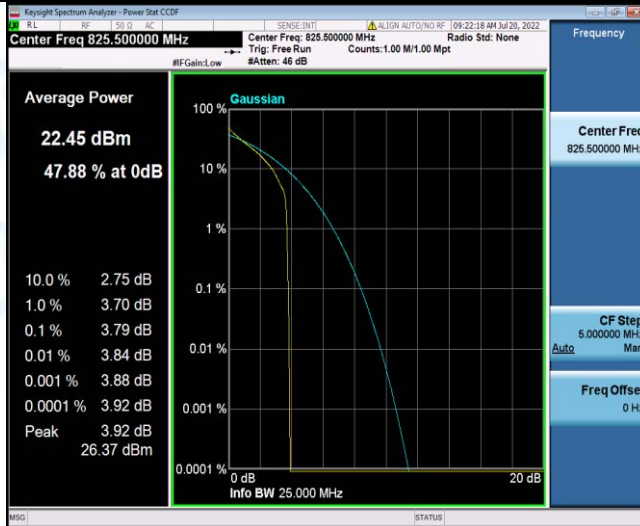

Band26-3MHz-QPSK-26805-15RB#0