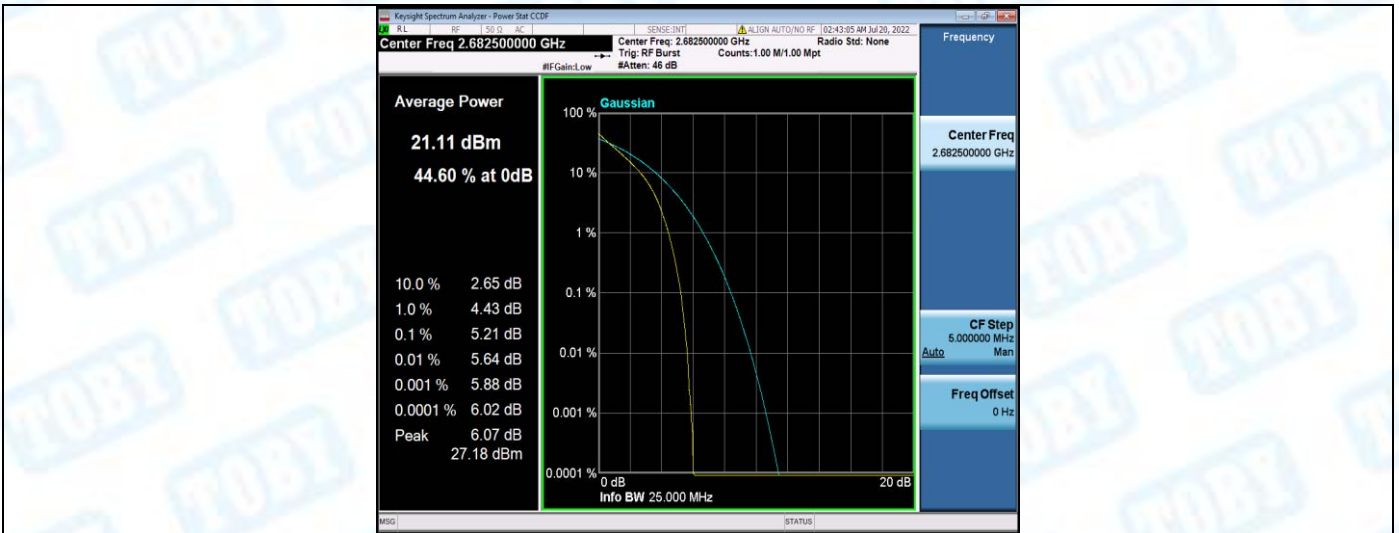

Band41-10MHz-16QAM-41540-50RB#0

Band41-15MHz-QPSK-39725-1RB#0

Band41-15MHz-QPSK-39725-75RB#0

Band41-15MHz-QPSK-40620-1RB#0

Band41-15MHz-16QAM-39725-1RB#0

Band41-15MHz-16QAM-39725-75RB#0

Band41-15MHz-16QAM-40620-1RB#0