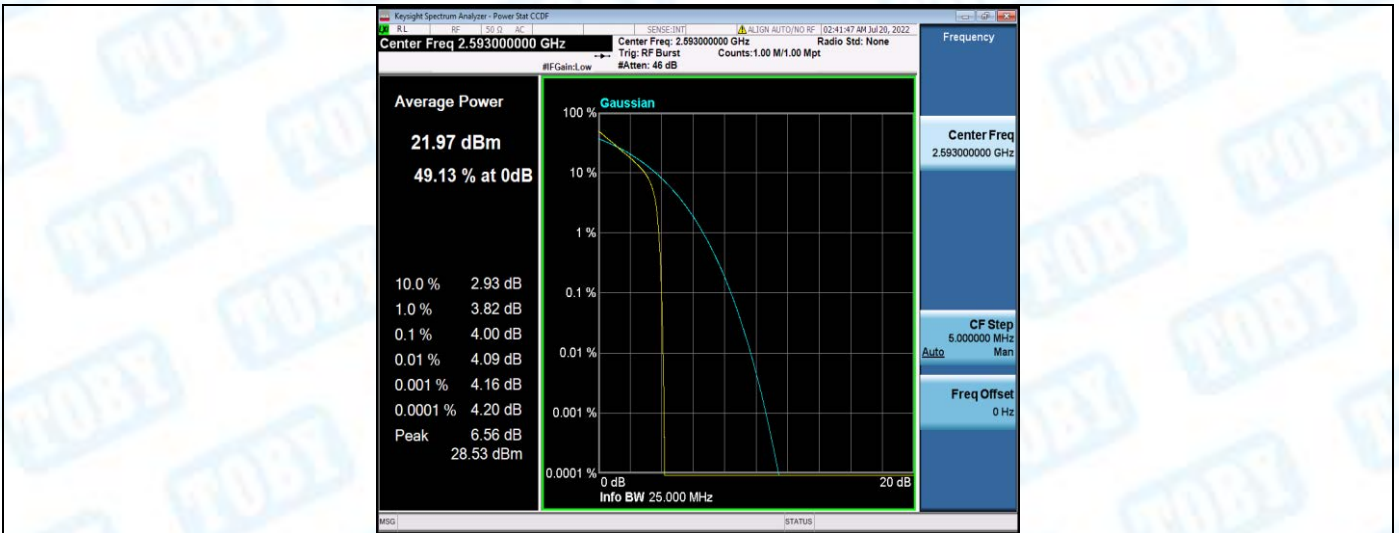

Band41-10MHz-16QAM-41540-50RB#0

Band41-15MHz-QPSK-39725-1RB#0

Band41-15MHz-QPSK-39725-75RB#0

Band41-15MHz-QPSK-40620-1RB#0

Band41-15MHz-16QAM-39725-1RB#0

Band41-15MHz-16QAM-39725-75RB#0

Band41-15MHz-16QAM-40620-1RB#0