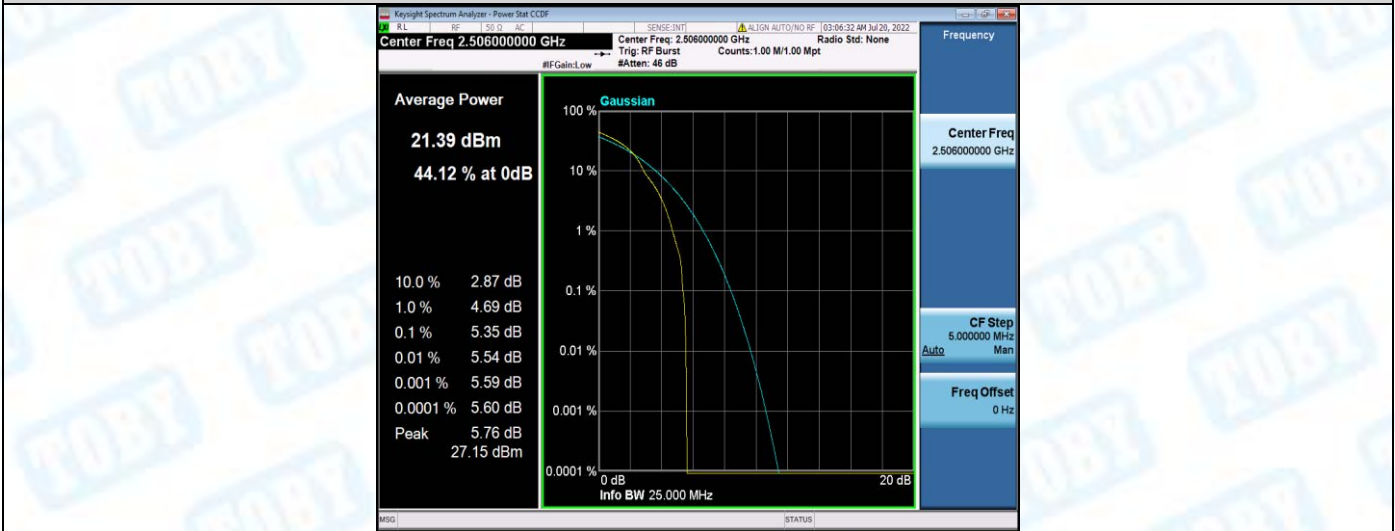

Band41-20MHz-16QAM-39750-1RB#0

Band41-20MHz-16QAM-39750-100RB#0