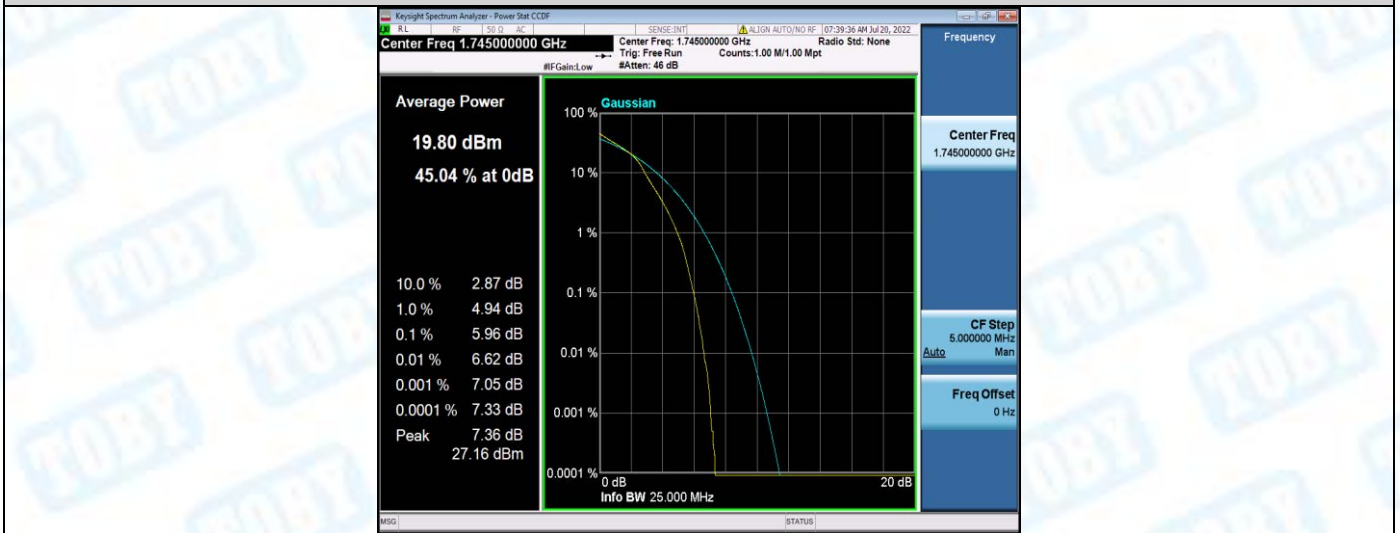

Band66-5MHz-16QAM-131997-1RB#0

Band66-5MHz-16QAM-131997-25RB#0

Band66-5MHz-16QAM-132322-1RB#0

Band66-5MHz-16QAM-132322-25RB#0

Band66-5MHz-16QAM-132647-1RB#0

Band66-5MHz-16QAM-132647-25RB#0

Band66-10MHz-QPSK-132022-1RB#0