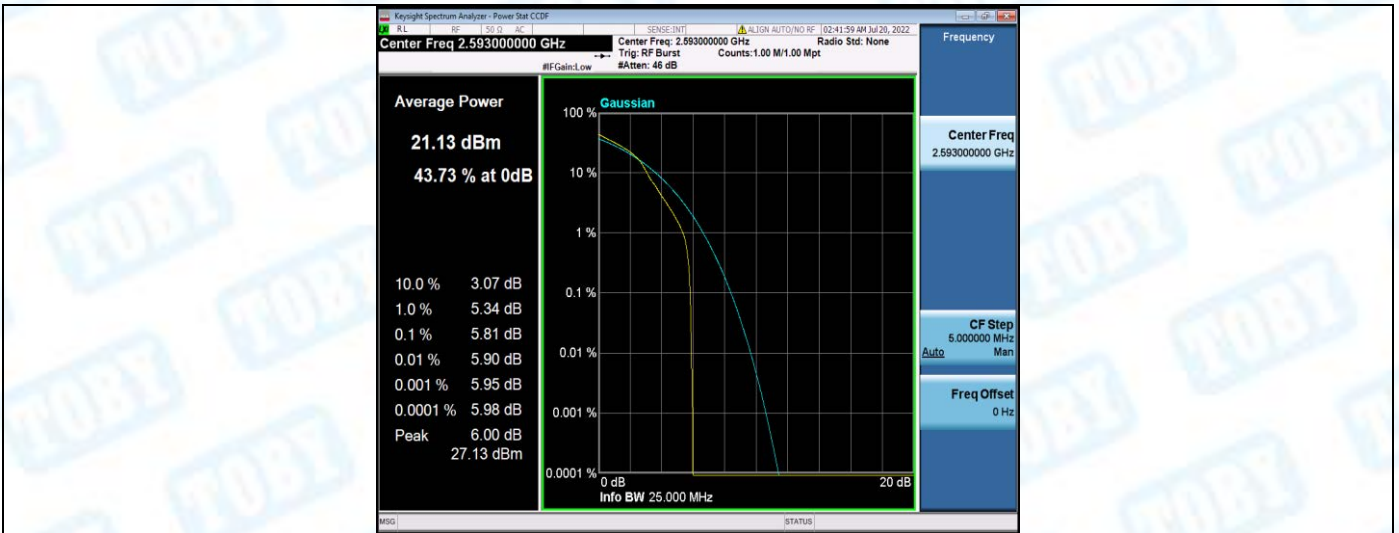

Band41-10MHz-16QAM-41540-50RB#0

Band41-15MHz-QPSK-39725-1RB#0

Band41-15MHz-QPSK-39725-75RB#0

Band41-15MHz-QPSK-40620-1RB#0

Band41-15MHz-16QAM-39725-1RB#0

Band41-15MHz-16QAM-39725-75RB#0

Band41-15MHz-16QAM-40620-1RB#0