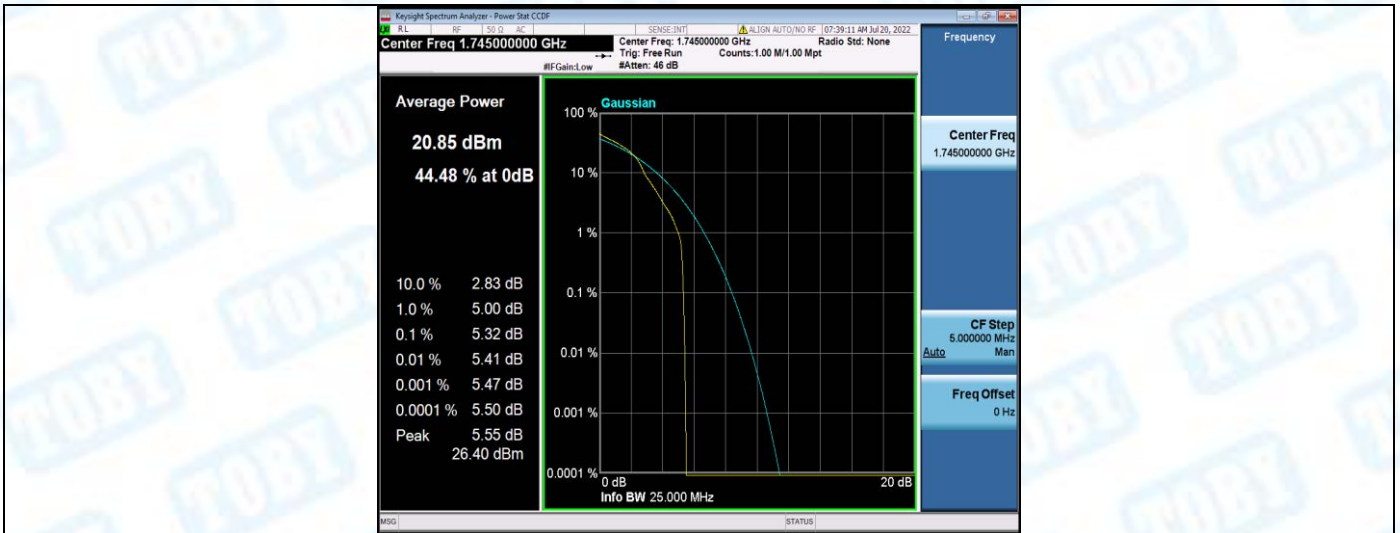

Band66-5MHz-16QAM-132322-1RB#0

Band66-5MHz-16QAM-132322-25RB#0