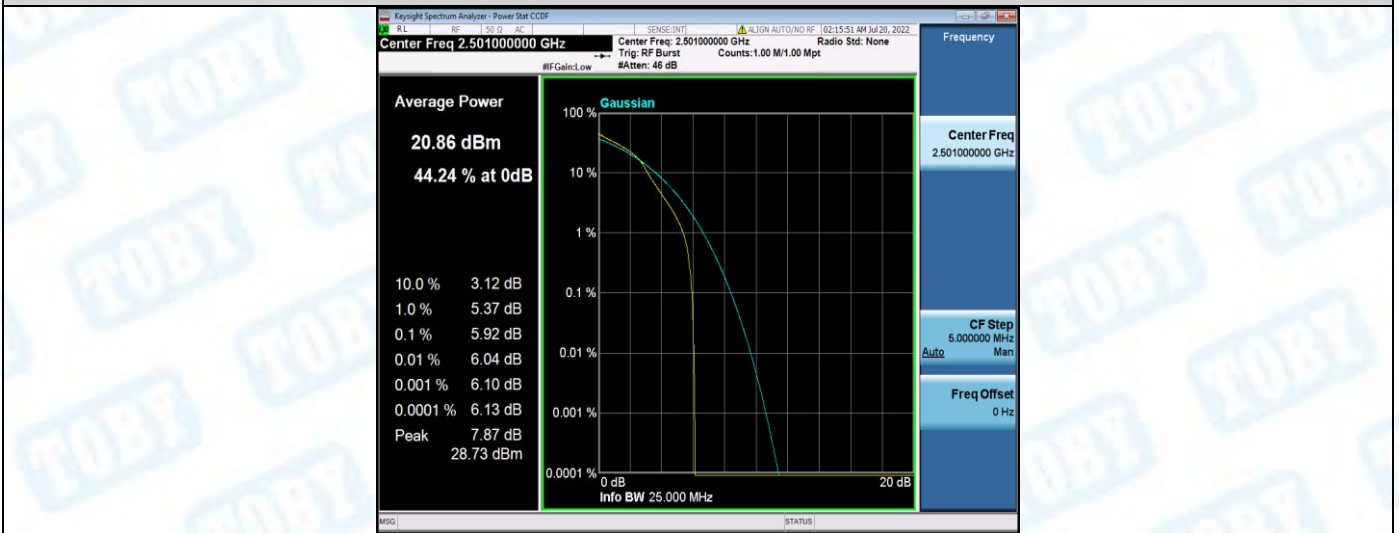

Band41-10MHz-16QAM-39700-1RB#0

Band41-10MHz-16QAM-39700-50RB#0