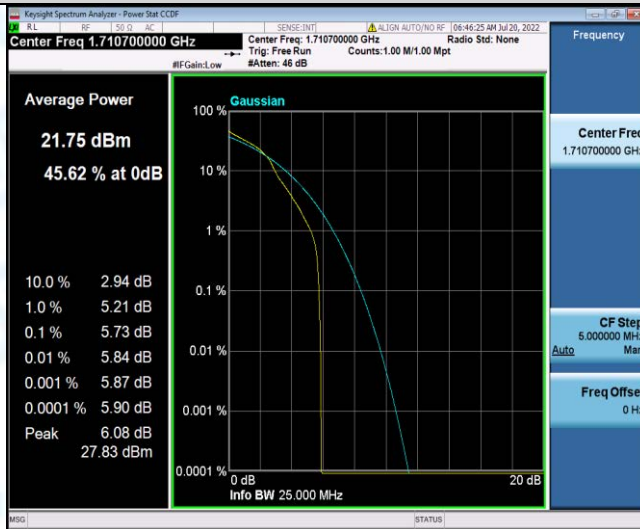

Band66-1.4MHz-QPSK-132322-1RB#0

Band66-1.4MHz-QPSK-132322-6RB#0

Band66-1.4MHz-QPSK-132665-1RB#0

Band66-1.4MHz-QPSK-132665-6RB#0

Band66-1.4MHz-16QAM-131979-1RB#0

Band66-1.4MHz-16QAM-131979-6RB#0

Band66-1.4MHz-16QAM-132322-1RB#0