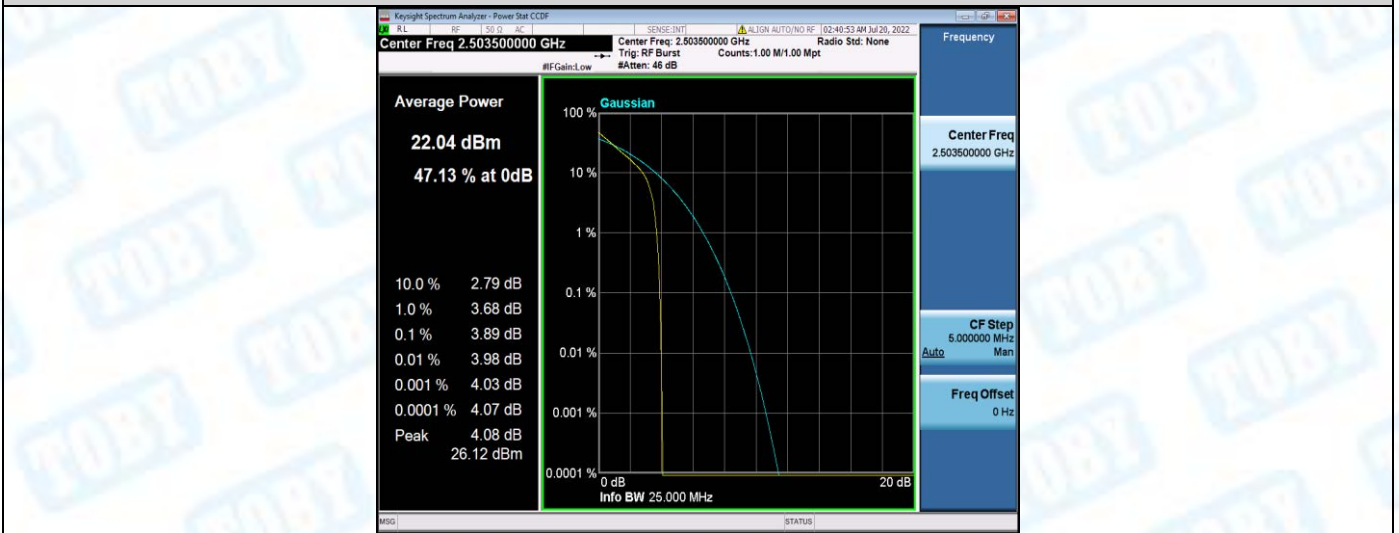

Band41-15MHz-QPSK-39725-1RB#0

Band41-15MHz-QPSK-39725-75RB#0