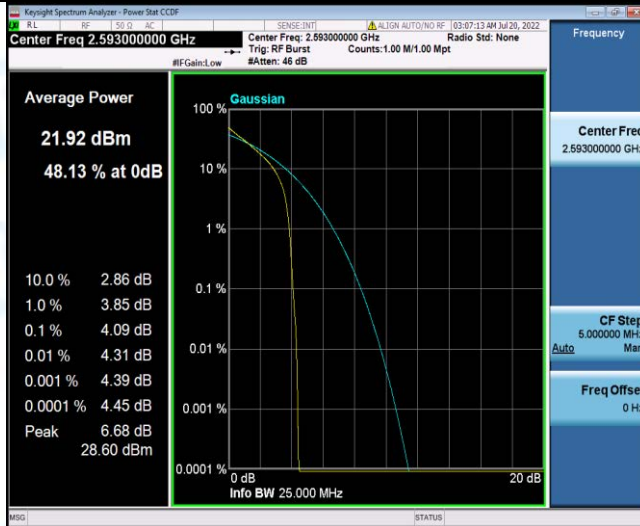

Band41-15MHz-16QAM-40620-75RB#0

Band41-15MHz-16QAM-41515-1RB#0

Band41-15MHz-16QAM-41515-75RB#0

Band41-20MHz-QPSK-39750-1RB#0

Band41-20MHz-QPSK-39750-100RB#0

Band41-20MHz-QPSK-40620-1RB#0

Band41-20MHz-QPSK-40620-100RB#0