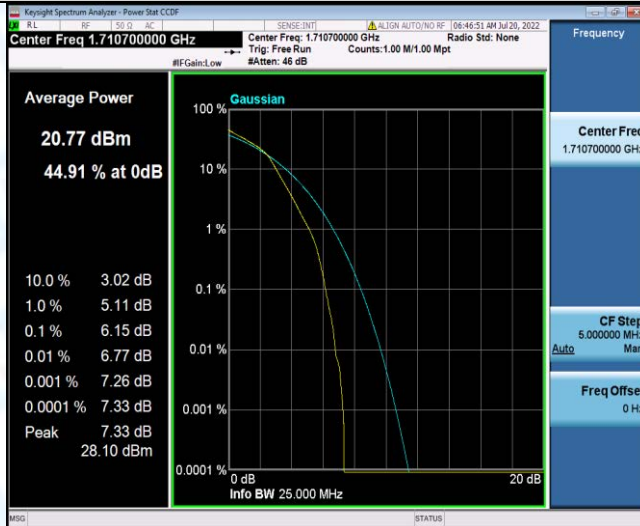

Band66-1.4MHz-QPSK-132322-1RB#0

Band66-1.4MHz-QPSK-132322-6RB#0

Band66-1.4MHz-QPSK-132665-1RB#0

Band66-1.4MHz-QPSK-132665-6RB#0

Band66-1.4MHz-16QAM-131979-1RB#0

Band66-1.4MHz-16QAM-131979-6RB#0

Band66-1.4MHz-16QAM-132322-1RB#0