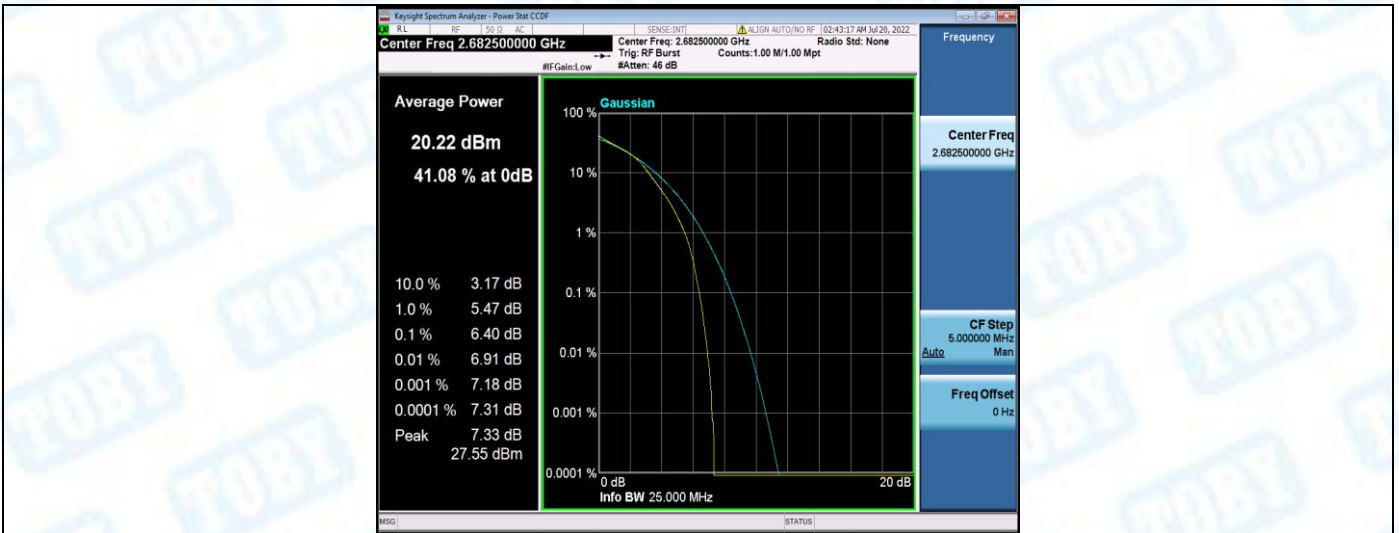

Band41-15MHz-16QAM-40620-75RB#0

Band41-15MHz-16QAM-41515-1RB#0

Band41-15MHz-16QAM-41515-75RB#0

Band41-20MHz-QPSK-39750-1RB#0

Band41-20MHz-QPSK-39750-100RB#0

Band41-20MHz-QPSK-40620-1RB#0

Band41-20MHz-QPSK-40620-100RB#0