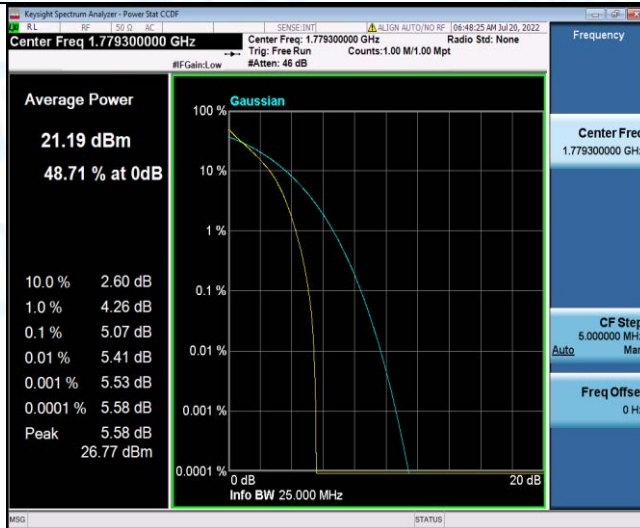

Band66-1.4MHz-QPSK-132322-1RB#0

Band66-1.4MHz-QPSK-132322-6RB#0

Band66-1.4MHz-QPSK-132665-1RB#0

Band66-1.4MHz-QPSK-132665-6RB#0

Band66-1.4MHz-16QAM-131979-1RB#0

Band66-1.4MHz-16QAM-131979-6RB#0

Band66-1.4MHz-16QAM-132322-1RB#0