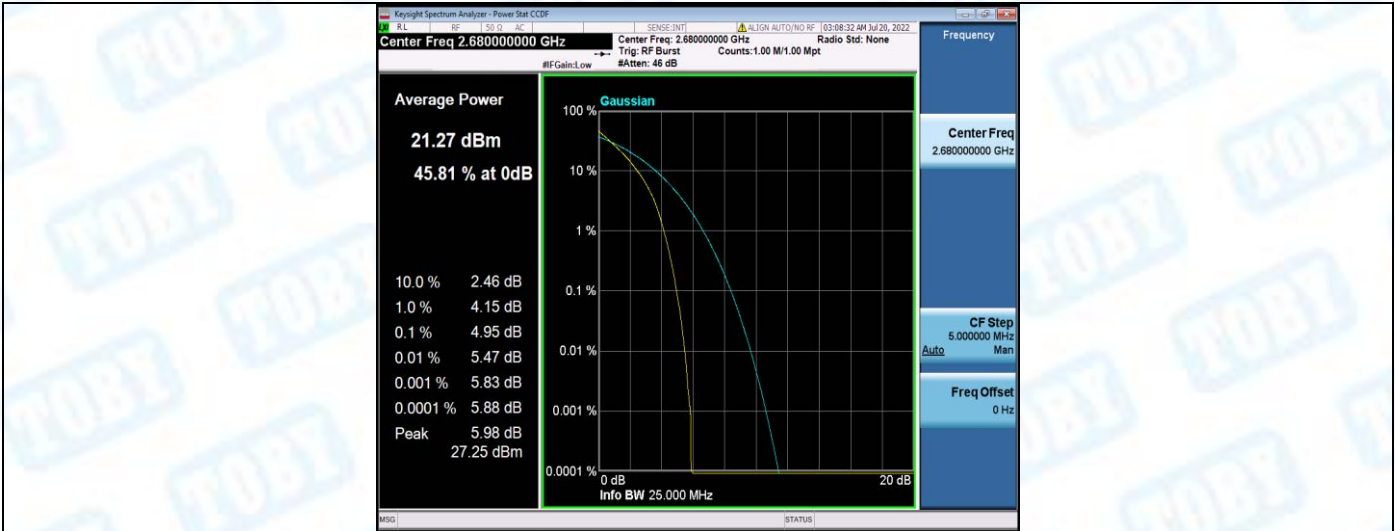

Band41-20MHz-QPSK-41490-100RB#0

Band41-20MHz-16QAM-39750-1RB#0