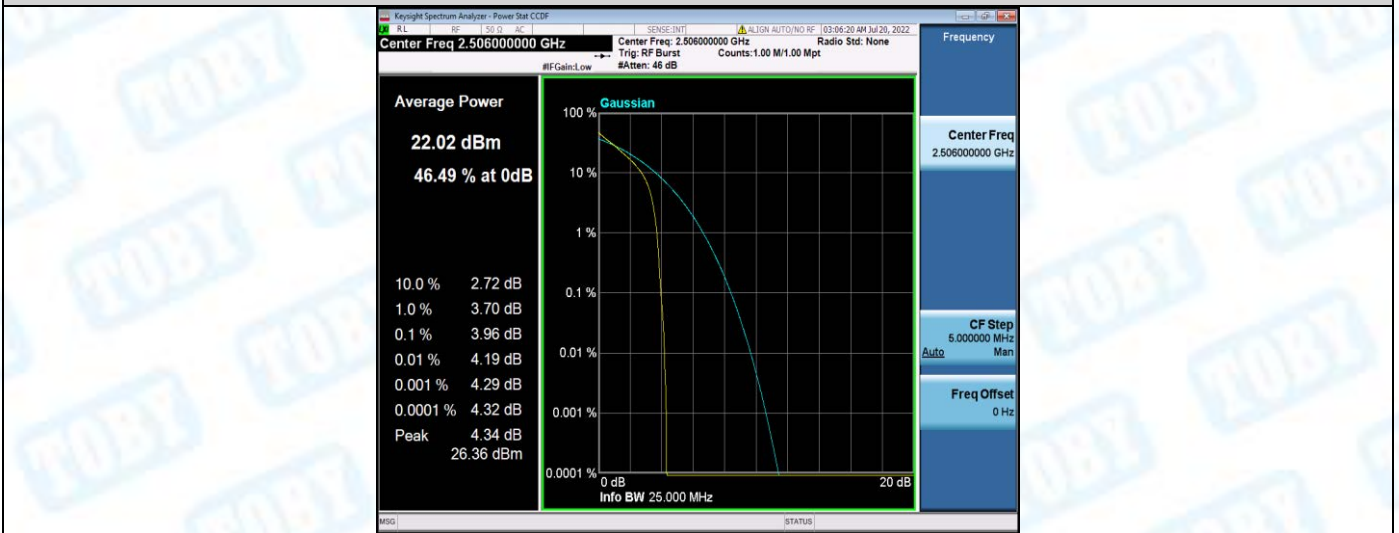

Band41-15MHz-16QAM-40620-75RB#0

Band41-15MHz-16QAM-41515-1RB#0

Band41-15MHz-16QAM-41515-75RB#0

Band41-20MHz-QPSK-39750-1RB#0

Band41-20MHz-QPSK-39750-100RB#0

Band41-20MHz-QPSK-40620-1RB#0

Band41-20MHz-QPSK-40620-100RB#0