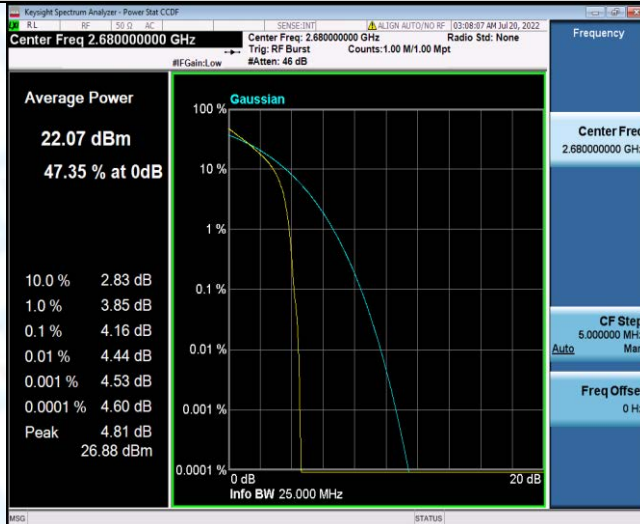

Band41-20MHz-QPSK-41490-1RB#0

Band41-20MHz-QPSK-41490-100RB#0