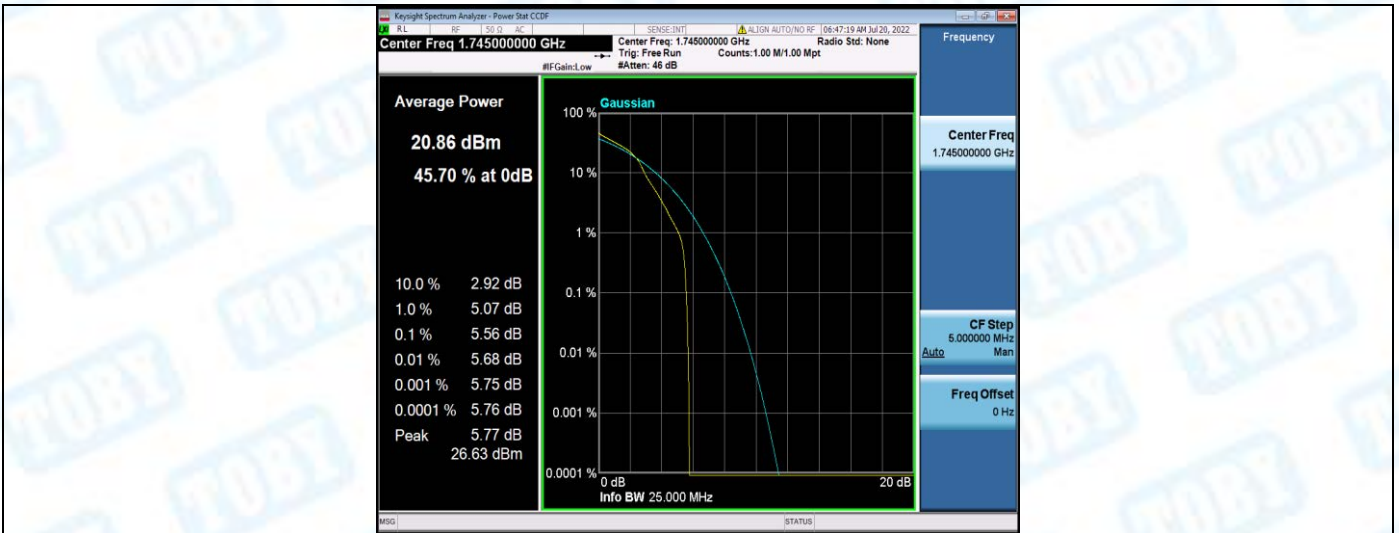

Band66-1.4MHz-QPSK-132322-1RB#0

Band66-1.4MHz-QPSK-132322-6RB#0

Band66-1.4MHz-QPSK-132665-1RB#0

Band66-1.4MHz-QPSK-132665-6RB#0

Band66-1.4MHz-16QAM-131979-1RB#0

Band66-1.4MHz-16QAM-131979-6RB#0

Band66-1.4MHz-16QAM-132322-1RB#0