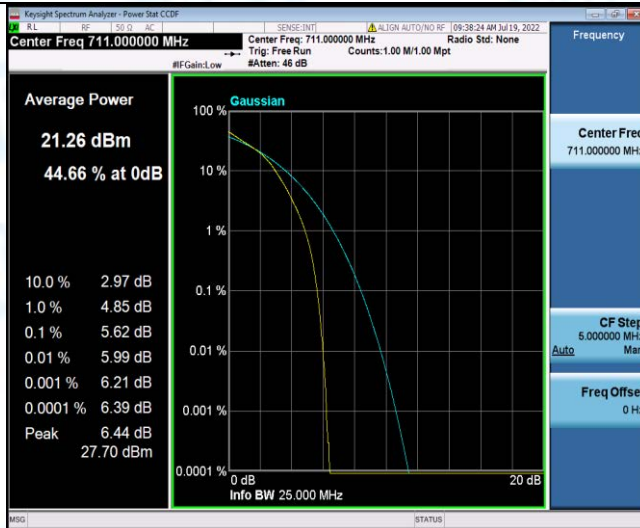

Band17-10MHz-16QAM-23800-50RB#0

Band25-1.4MHz-QPSK-26047-1RB#0