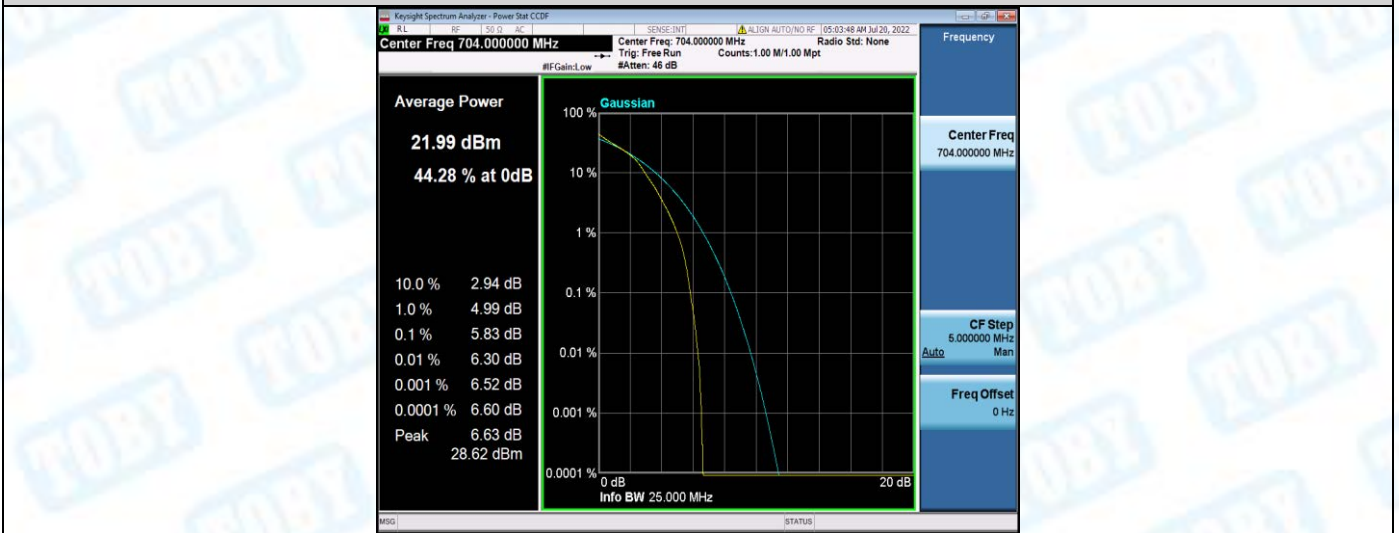

Band12-10MHz-16QAM-23060-50RB#0

Band12-10MHz-16QAM-23095-1RB#0

Band12-10MHz-16QAM-23095-50RB#0

Band12-10MHz-16QAM-23130-1RB#0

Band12-10MHz-16QAM-23130-50RB#0

Band13-5MHz-QPSK-23205-1RB#0

Band13-5MHz-QPSK-23205-25RB#0