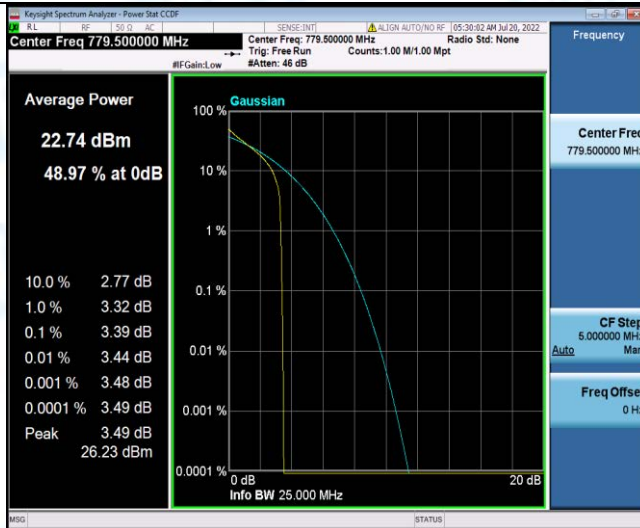

Band12-10MHz-16QAM-23060-50RB#0

Band12-10MHz-16QAM-23095-1RB#0

Band12-10MHz-16QAM-23095-50RB#0

Band12-10MHz-16QAM-23130-1RB#0

Band12-10MHz-16QAM-23130-50RB#0

Band13-5MHz-QPSK-23205-1RB#0

Band13-5MHz-QPSK-23205-25RB#0