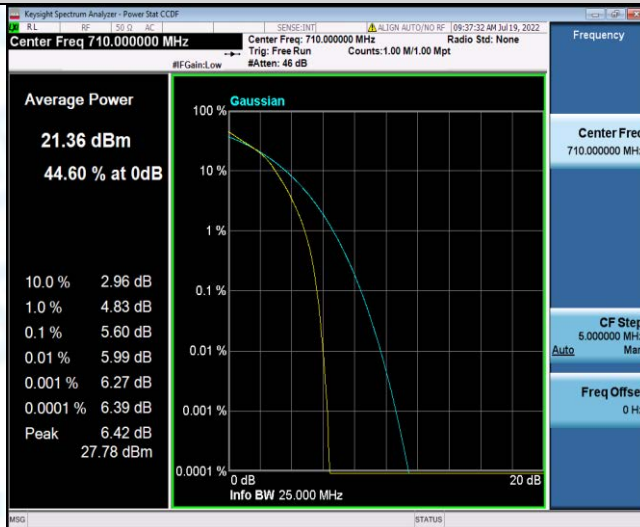

Band17-10MHz-16QAM-23790-50RB#0

Band17-10MHz-16QAM-23800-1RB#0