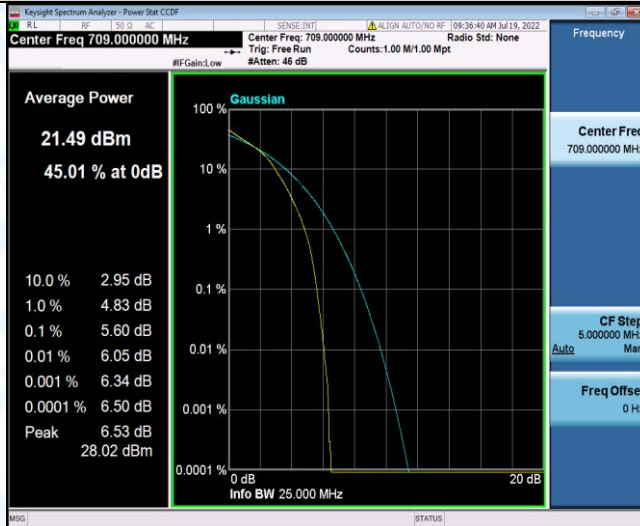

Band17-10MHz-QPSK-23790-1RB#0

Band17-10MHz-QPSK-23790-50RB#0

Band17-10MHz-QPSK-23800-1RB#0

Band17-10MHz-QPSK-23800-50RB#0

Band17-10MHz-16QAM-23780-1RB#0

Band17-10MHz-16QAM-23780-50RB#0

Band17-10MHz-16QAM-23790-1RB#0