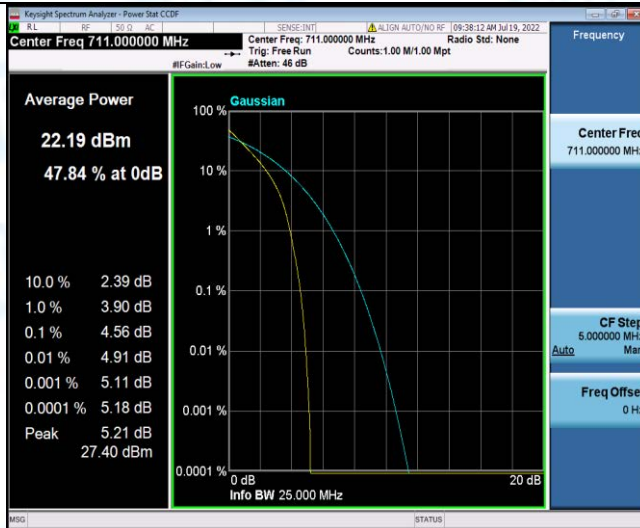

Band17-10MHz-QPSK-23790-1RB#0

Band17-10MHz-QPSK-23790-50RB#0

Band17-10MHz-QPSK-23800-1RB#0

Band17-10MHz-QPSK-23800-50RB#0

Band17-10MHz-16QAM-23780-1RB#0

Band17-10MHz-16QAM-23780-50RB#0

Band17-10MHz-16QAM-23790-1RB#0