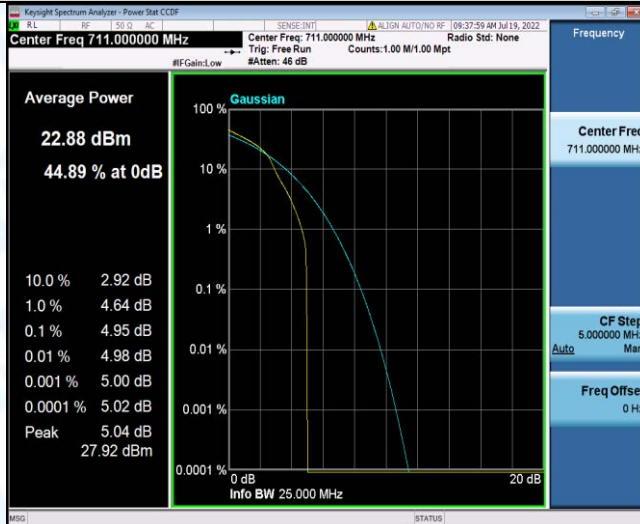

Band17-10MHz-16QAM-23800-1RB#0

Band17-10MHz-16QAM-23800-50RB#0