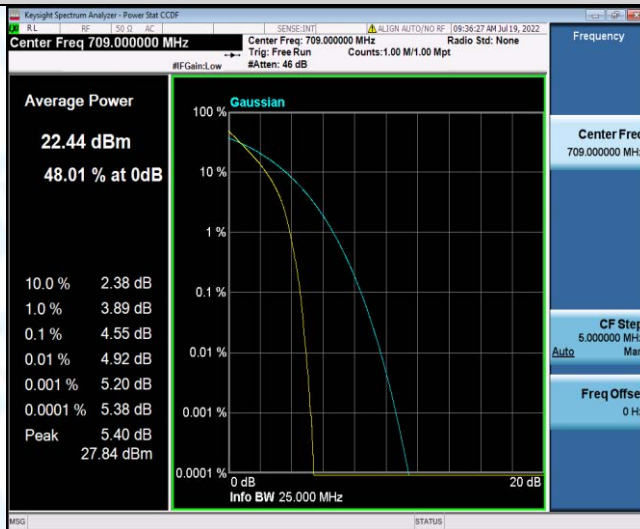

Band17-5MHz-16QAM-23755-25RB#0

Band17-5MHz-16QAM-23790-1RB#0

Band17-5MHz-16QAM-23790-25RB#0

Band17-5MHz-16QAM-23825-1RB#0

Band17-5MHz-16QAM-23825-25RB#0

Band17-10MHz-QPSK-23780-1RB#0

Band17-10MHz-QPSK-23780-50RB#0