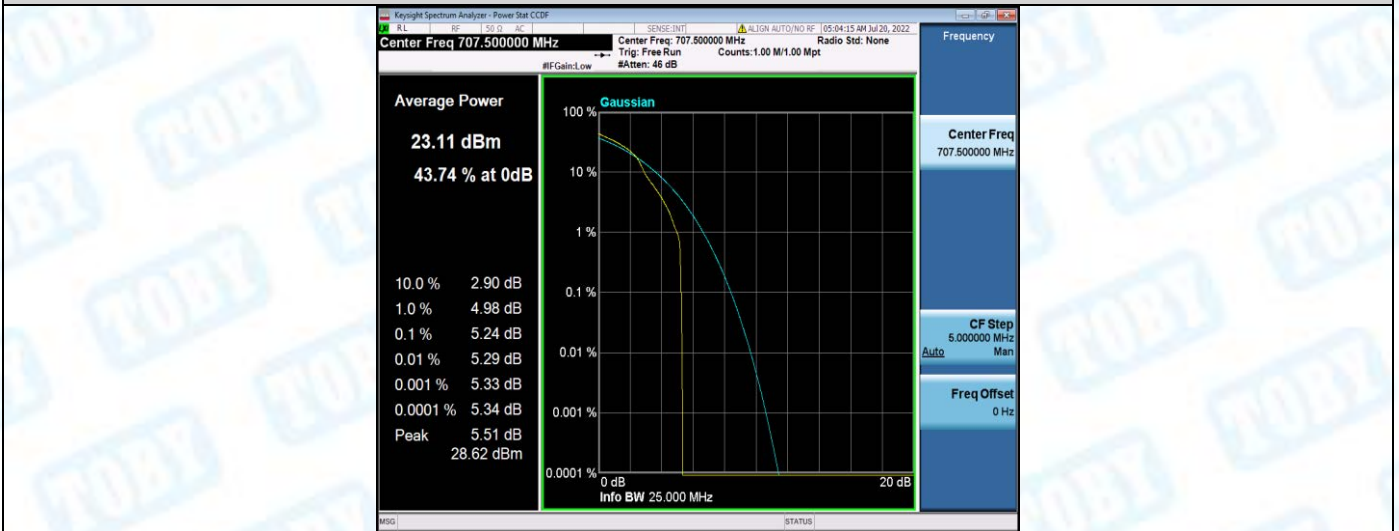

Band12-10MHz-16QAM-23060-50RB#0

Band12-10MHz-16QAM-23095-1RB#0

Band12-10MHz-16QAM-23095-50RB#0

Band12-10MHz-16QAM-23130-1RB#0

Band12-10MHz-16QAM-23130-50RB#0

Band13-5MHz-QPSK-23205-1RB#0

Band13-5MHz-QPSK-23205-25RB#0