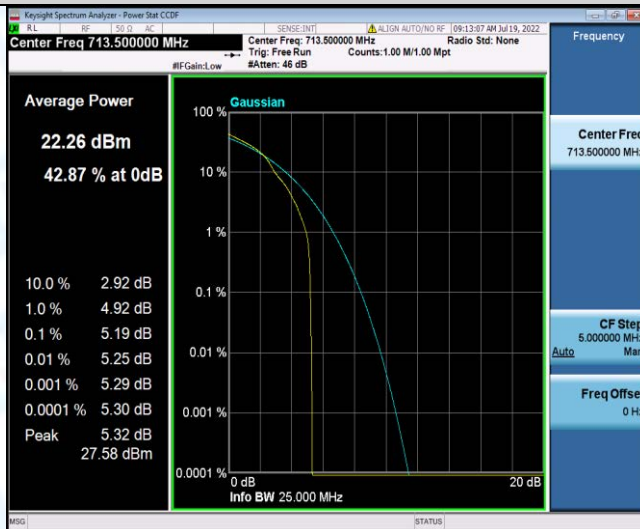

Band17-5MHz-16QAM-23755-25RB#0

Band17-5MHz-16QAM-23790-1RB#0

Band17-5MHz-16QAM-23790-25RB#0

Band17-5MHz-16QAM-23825-1RB#0

Band17-5MHz-16QAM-23825-25RB#0

Band17-10MHz-QPSK-23780-1RB#0

Band17-10MHz-QPSK-23780-50RB#0