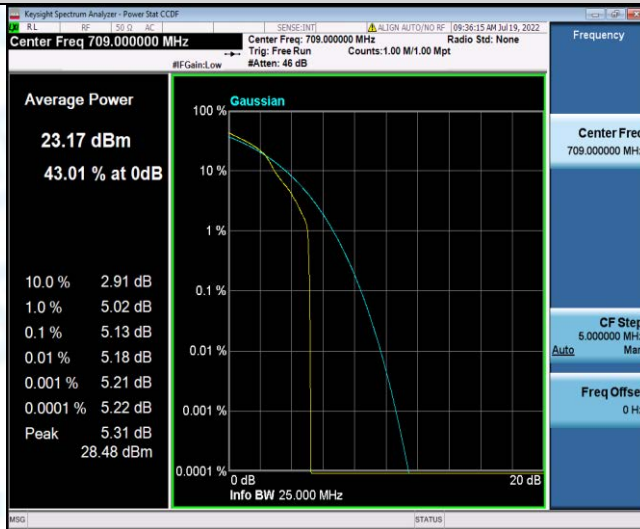

Band17-10MHz-QPSK-23790-1RB#0

Band17-10MHz-QPSK-23790-50RB#0

Band17-10MHz-QPSK-23800-1RB#0

Band17-10MHz-QPSK-23800-50RB#0

Band17-10MHz-16QAM-23780-1RB#0

Band17-10MHz-16QAM-23780-50RB#0

Band17-10MHz-16QAM-23790-1RB#0