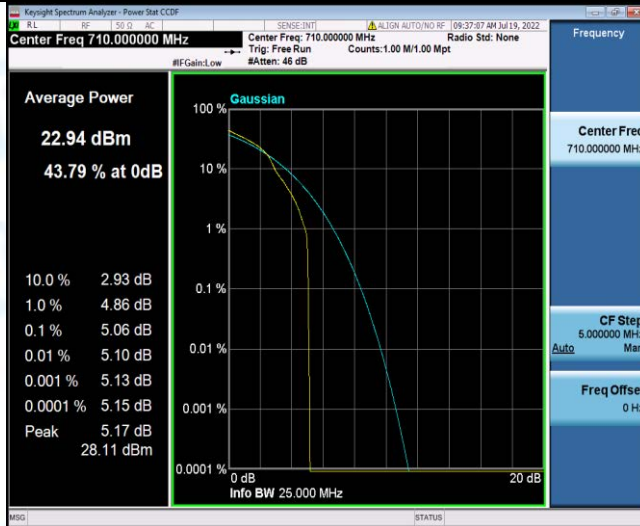

Band17-10MHz-QPSK-23790-1RB#0

Band17-10MHz-QPSK-23790-50RB#0

Band17-10MHz-QPSK-23800-1RB#0

Band17-10MHz-QPSK-23800-50RB#0

Band17-10MHz-16QAM-23780-1RB#0

Band17-10MHz-16QAM-23780-50RB#0

Band17-10MHz-16QAM-23790-1RB#0