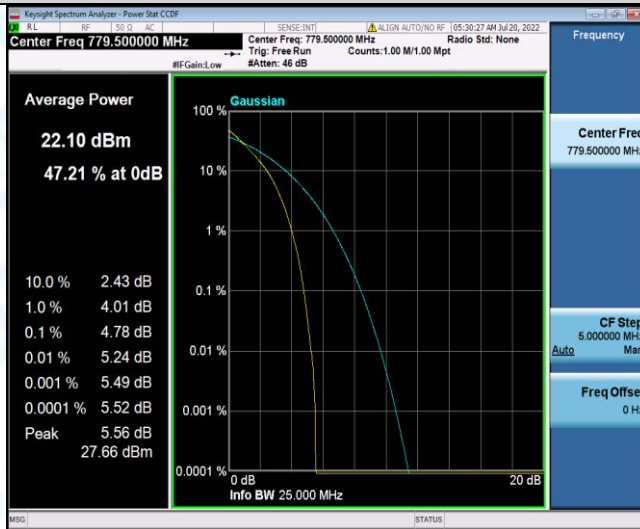

Band12-10MHz-16QAM-23060-50RB#0

Band12-10MHz-16QAM-23095-1RB#0

Band12-10MHz-16QAM-23095-50RB#0

Band12-10MHz-16QAM-23130-1RB#0

Band12-10MHz-16QAM-23130-50RB#0

Band13-5MHz-QPSK-23205-1RB#0

Band13-5MHz-QPSK-23205-25RB#0