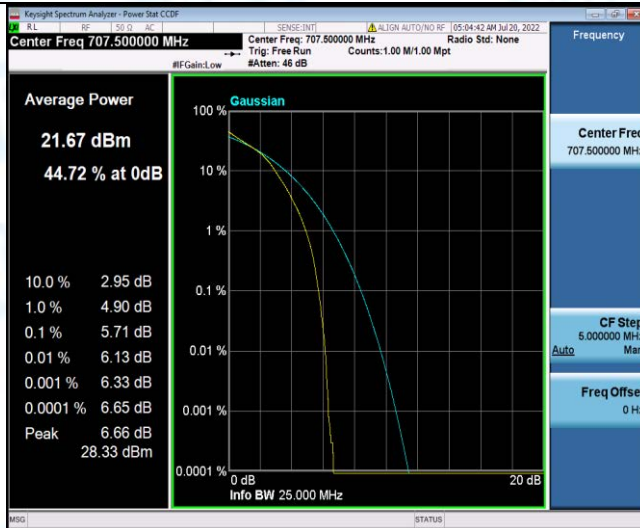

Band12-10MHz-16QAM-23060-50RB#0

Band12-10MHz-16QAM-23095-1RB#0

Band12-10MHz-16QAM-23095-50RB#0

Band12-10MHz-16QAM-23130-1RB#0

Band12-10MHz-16QAM-23130-50RB#0

Band13-5MHz-QPSK-23205-1RB#0

Band13-5MHz-QPSK-23205-25RB#0