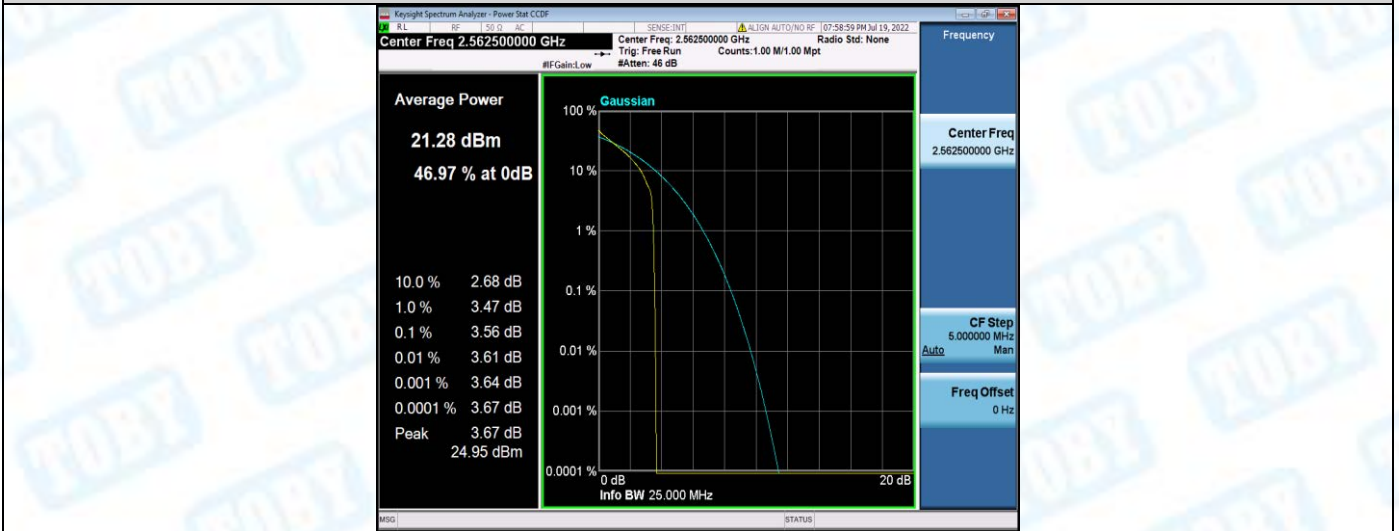

Band7-15MHz-QPSK-21100-1RB#0

Band7-15MHz-QPSK-21100-75RB#0

Band7-15MHz-QPSK-21375-1RB#0

Band7-15MHz-QPSK-21375-75RB#0

Band7-15MHz-16QAM-20825-1RB#0

Band7-15MHz-16QAM-20825-75RB#0

Band7-15MHz-16QAM-21100-1RB#0