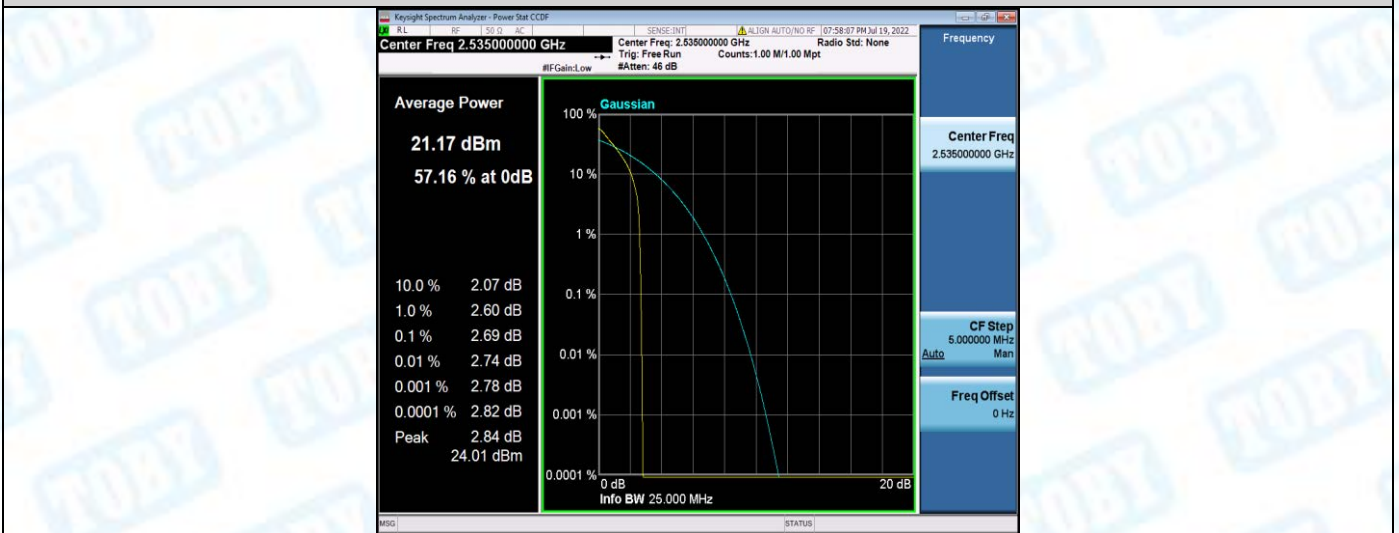

Band7-15MHz-QPSK-21100-1RB#0

Band7-15MHz-QPSK-21100-75RB#0