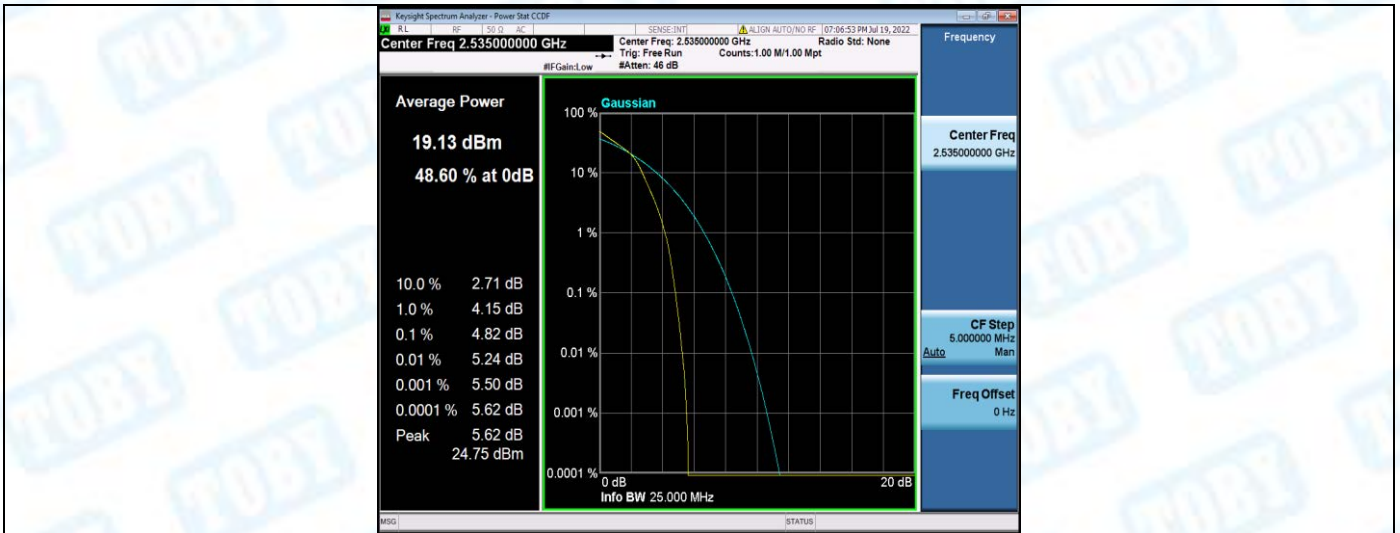

Band7-5MHz-16QAM-21100-25RB#0

Band7-5MHz-16QAM-21425-1RB#0