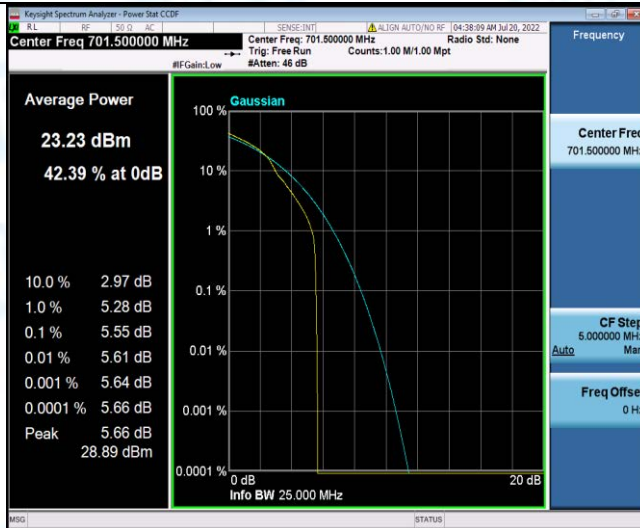

Band12-5MHz-16QAM-23035-1RB#0

Band12-5MHz-16QAM-23035-25RB#0