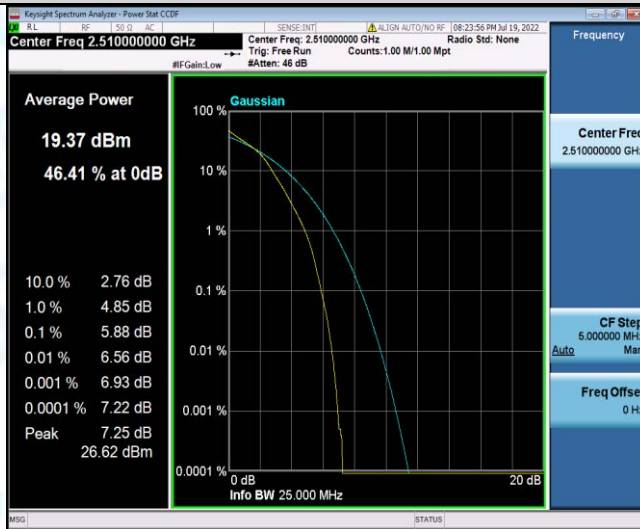

Band7-20MHz-16QAM-20850-100RB#0

Band7-20MHz-16QAM-21100-1RB#0