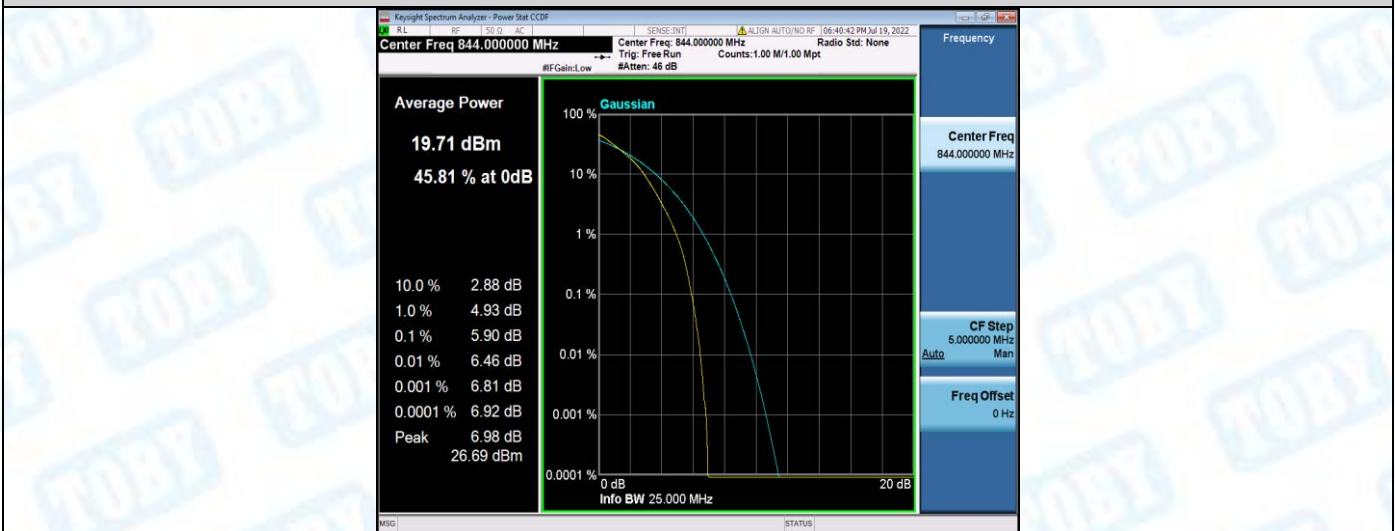

Band5-10MHz-16QAM-20450-1RB#0

Band5-10MHz-16QAM-20450-50RB#0

Band5-10MHz-16QAM-20525-1RB#0

Band5-10MHz-16QAM-20525-50RB#0

Band5-10MHz-16QAM-20600-1RB#0

Band5-10MHz-16QAM-20600-50RB#0

Band7-5MHz-QPSK-20775-1RB#0