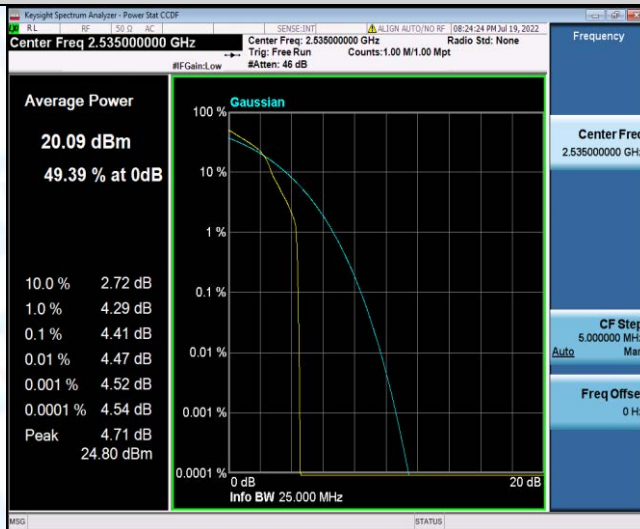

Band7-20MHz-16QAM-21100-1RB#0

Band7-20MHz-16QAM-21100-100RB#0