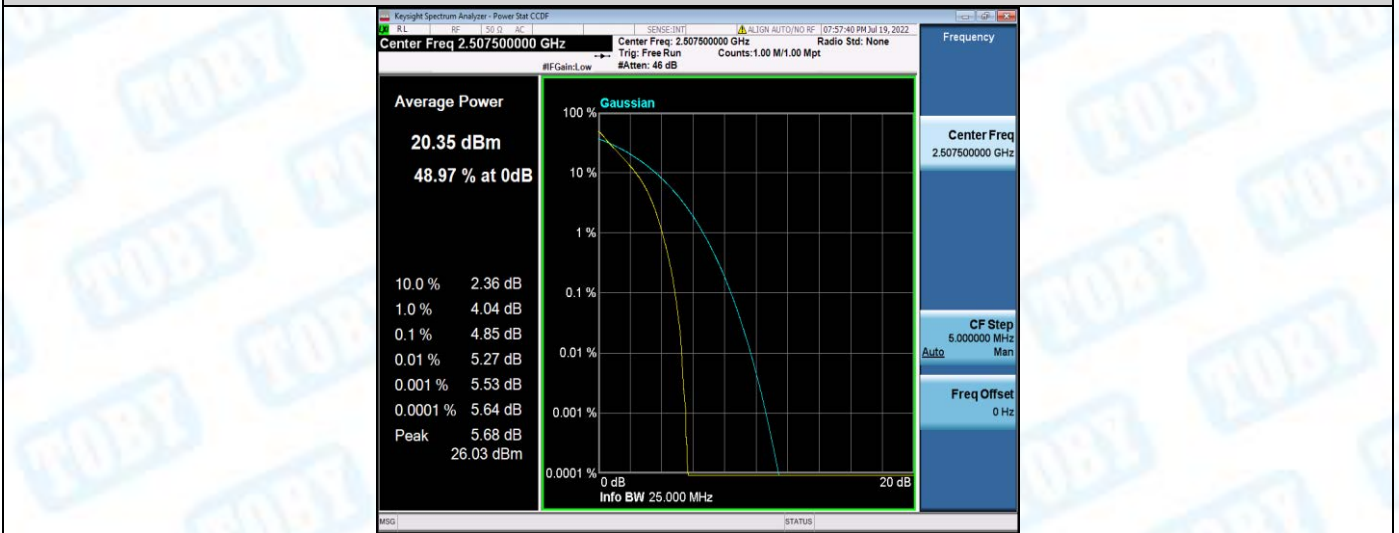

Band7-10MHz-16QAM-20800-50RB#0

Band7-10MHz-16QAM-21100-1RB#0

Band7-10MHz-16QAM-21100-50RB#0

Band7-10MHz-16QAM-21400-1RB#0

Band7-10MHz-16QAM-21400-50RB#0

Band7-15MHz-QPSK-20825-1RB#0

Band7-15MHz-QPSK-20825-75RB#0