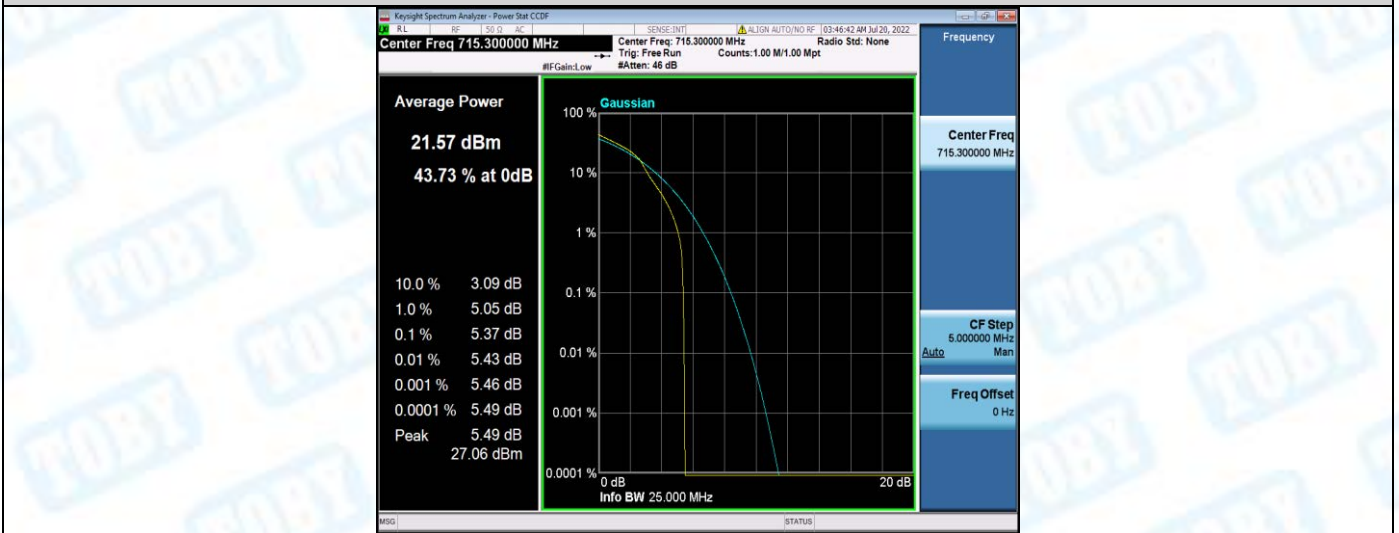

Band12-1.4MHz-16QAM-23173-1RB#0

Band12-1.4MHz-16QAM-23173-6RB#0