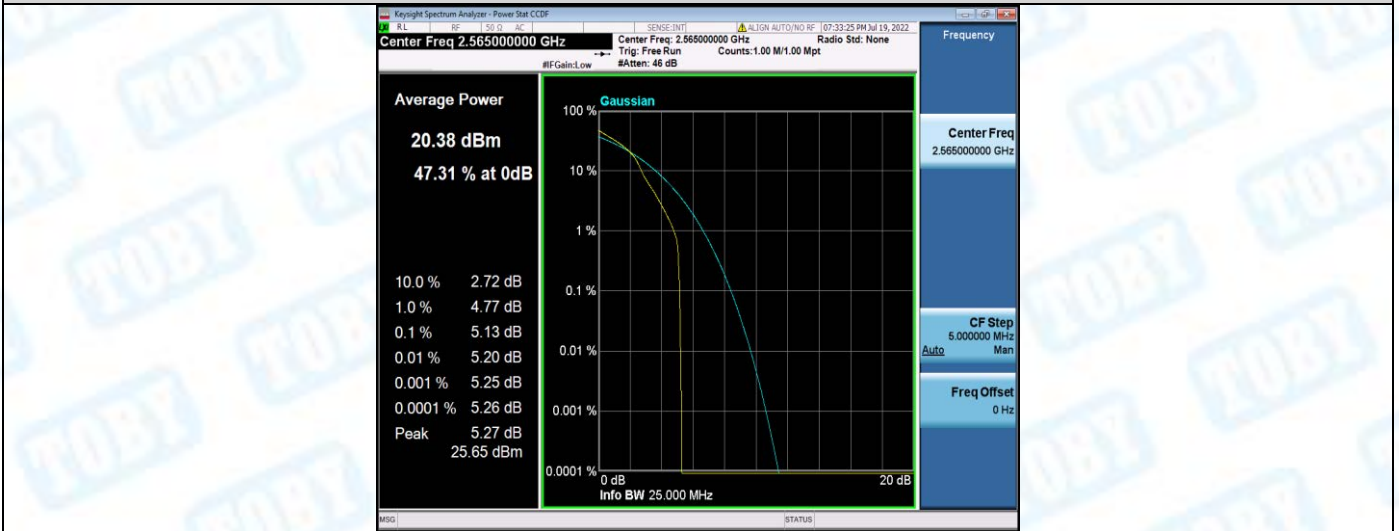

Band7-10MHz-16QAM-20800-50RB#0

Band7-10MHz-16QAM-21100-1RB#0

Band7-10MHz-16QAM-21100-50RB#0

Band7-10MHz-16QAM-21400-1RB#0

Band7-10MHz-16QAM-21400-50RB#0

Band7-15MHz-QPSK-20825-1RB#0

Band7-15MHz-QPSK-20825-75RB#0