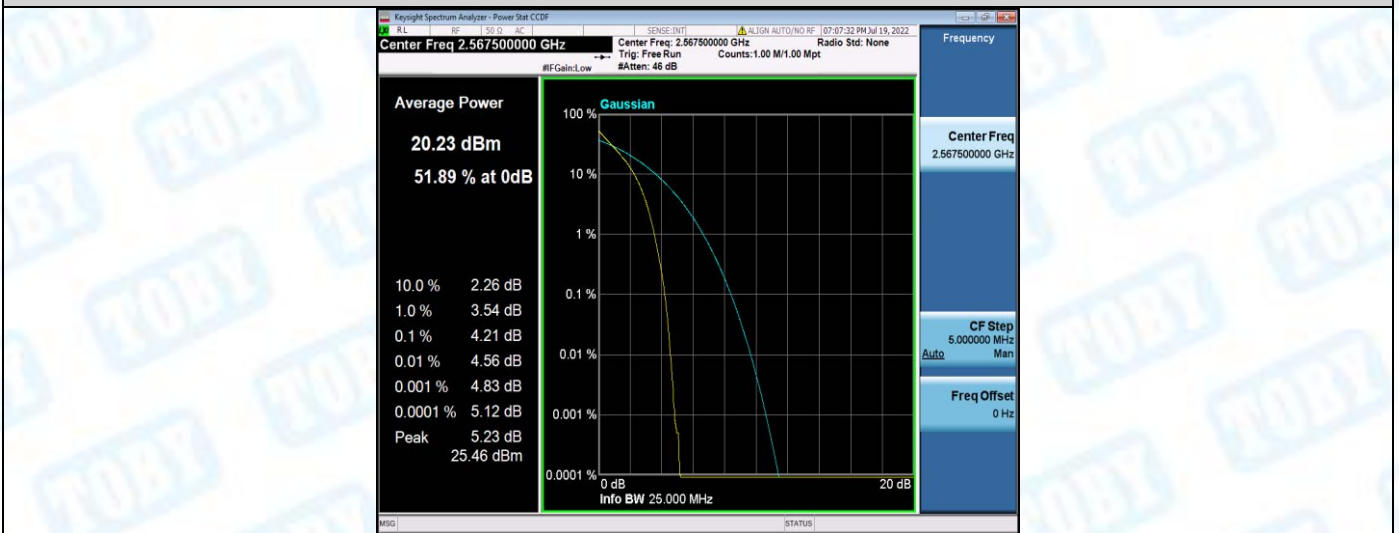

Band7-5MHz-QPSK-20775-25RB#0

Band7-5MHz-QPSK-21100-1RB#0

Band7-5MHz-QPSK-21100-25RB#0

Band7-5MHz-QPSK-21425-1RB#0

Band7-5MHz-QPSK-21425-25RB#0

Band7-5MHz-16QAM-20775-1RB#0

Band7-5MHz-16QAM-20775-25RB#0

Band7-5MHz-16QAM-21100-1RB#0