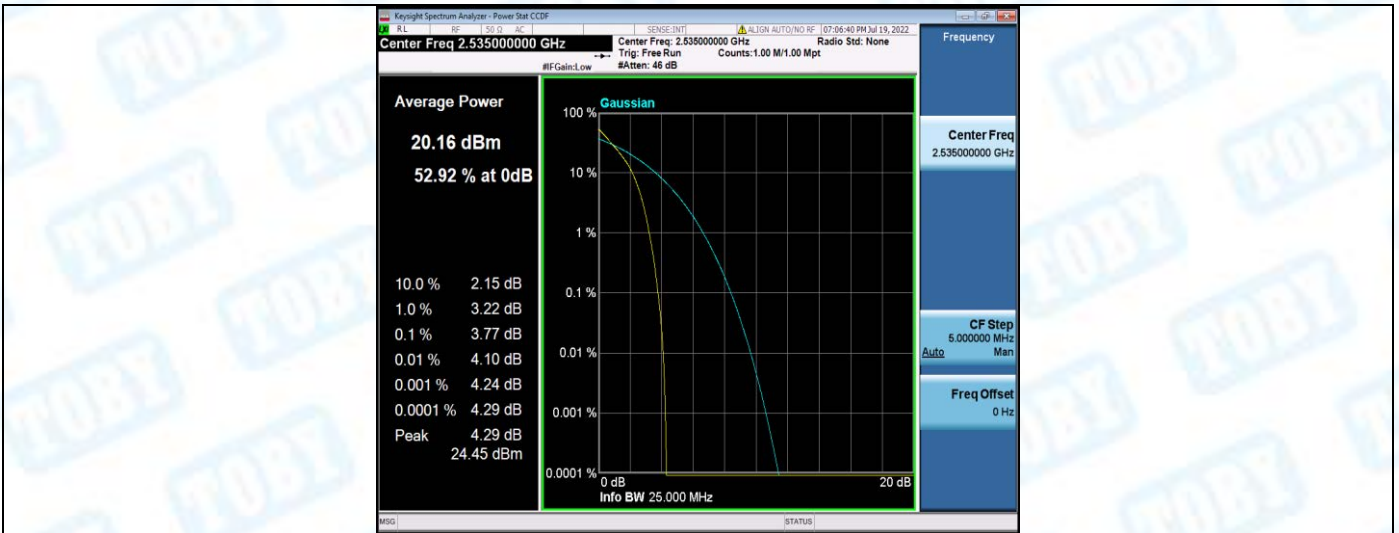

Band7-5MHz-QPSK-20775-25RB#0

Band7-5MHz-QPSK-21100-1RB#0

Band7-5MHz-QPSK-21100-25RB#0

Band7-5MHz-QPSK-21425-1RB#0

Band7-5MHz-QPSK-21425-25RB#0

Band7-5MHz-16QAM-20775-1RB#0

Band7-5MHz-16QAM-20775-25RB#0

Band7-5MHz-16QAM-21100-1RB#0