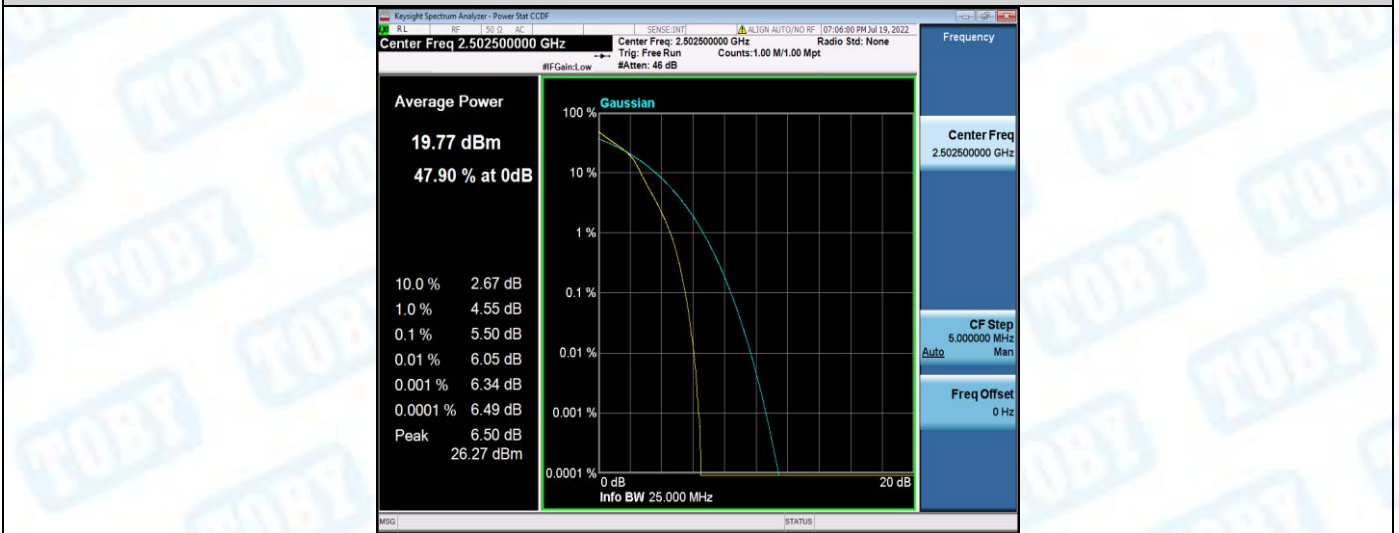

Band7-5MHz-QPSK-20775-25RB#0

Band7-5MHz-QPSK-21100-1RB#0

Band7-5MHz-QPSK-21100-25RB#0

Band7-5MHz-QPSK-21425-1RB#0

Band7-5MHz-QPSK-21425-25RB#0

Band7-5MHz-16QAM-20775-1RB#0

Band7-5MHz-16QAM-20775-25RB#0

Band7-5MHz-16QAM-21100-1RB#0