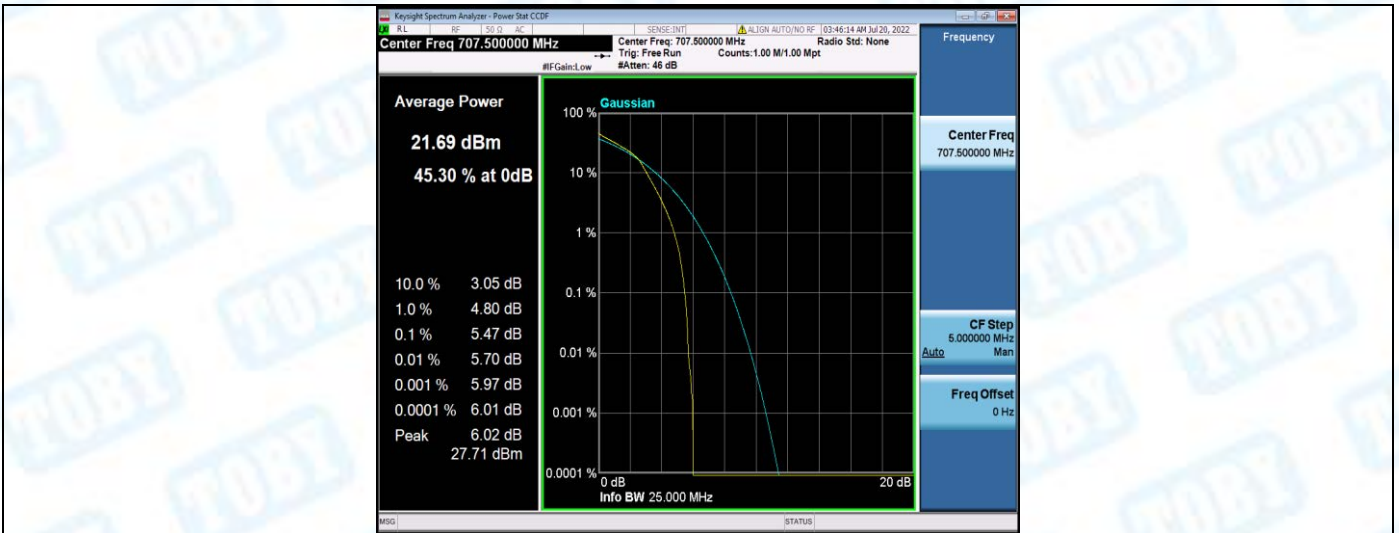

Band12-1.4MHz-16QAM-23095-6RB#0

Band12-1.4MHz-16QAM-23173-1RB#0