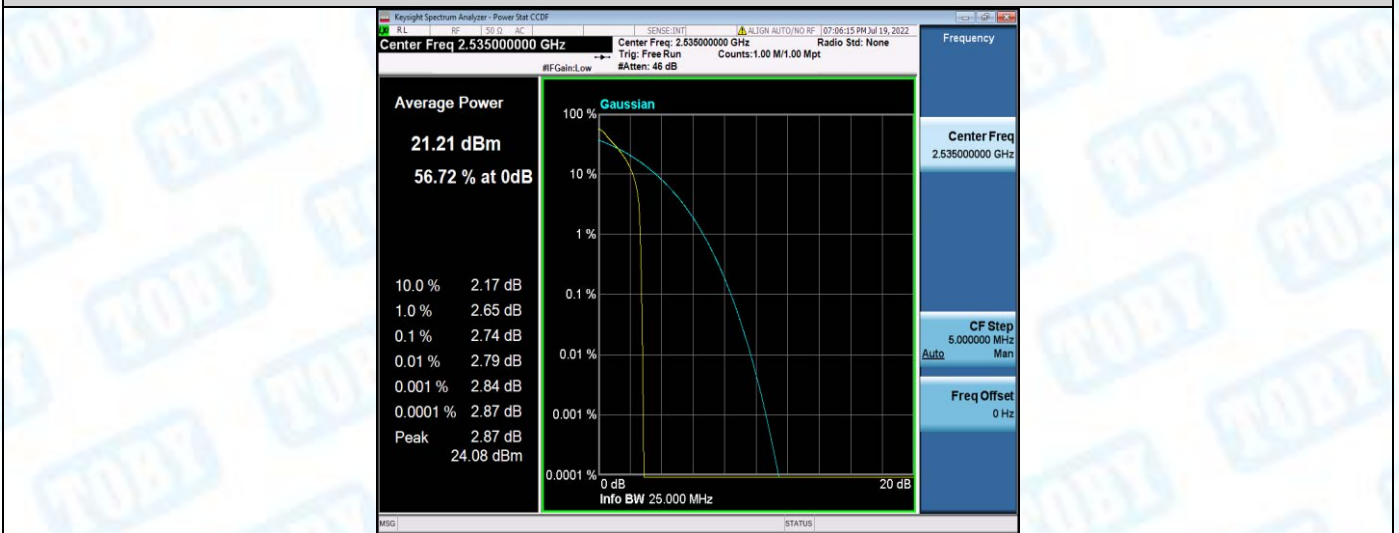

Band7-5MHz-QPSK-21100-1RB#0

Band7-5MHz-QPSK-21100-25RB#0