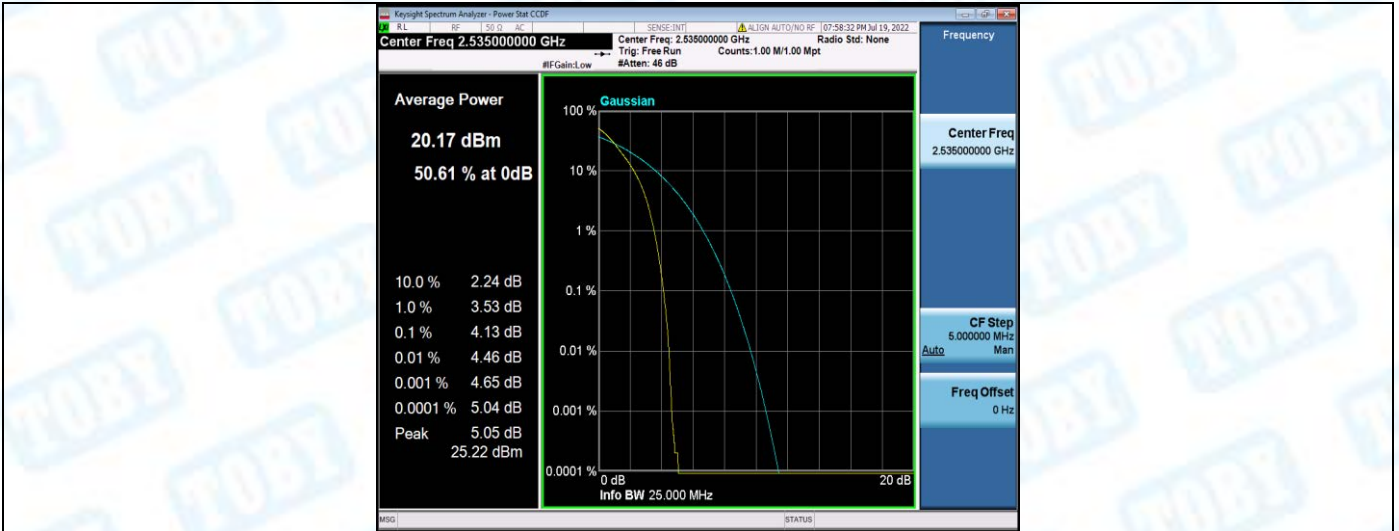

Band7-15MHz-QPSK-21100-75RB#0

Band7-15MHz-QPSK-21375-1RB#0