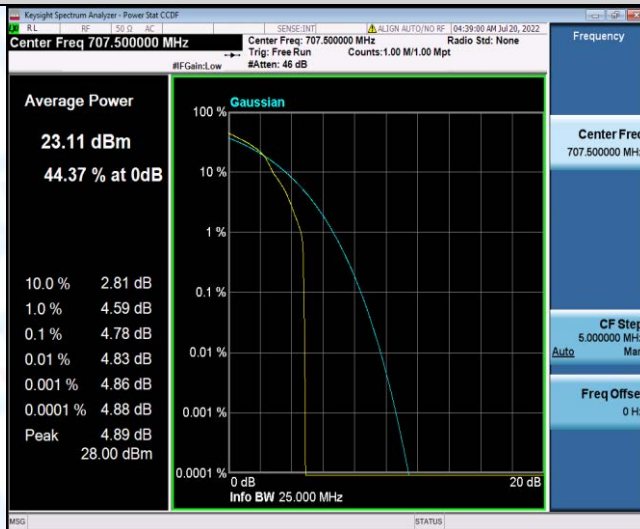

Band12-5MHz-16QAM-23095-1RB#0

Band12-5MHz-16QAM-23095-25RB#0