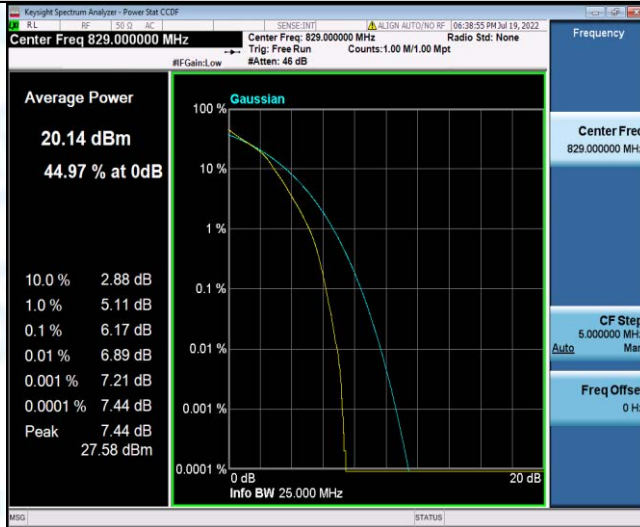

Band5-10MHz-16QAM-20450-50RB#0

Band5-10MHz-16QAM-20525-1RB#0