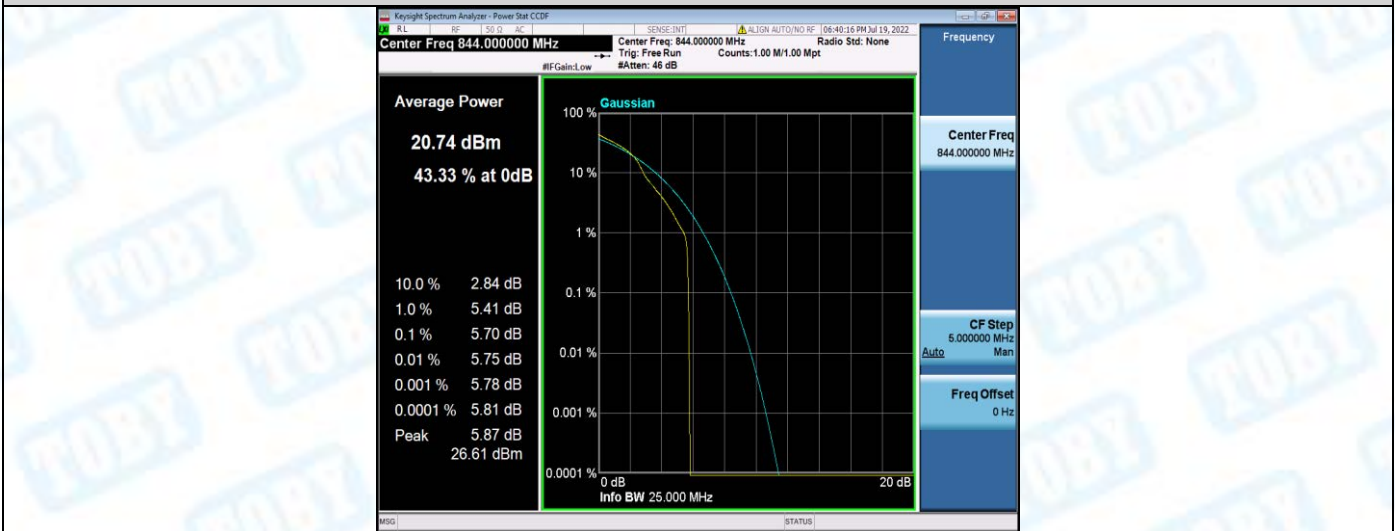

Band5-10MHz-16QAM-20450-1RB#0

Band5-10MHz-16QAM-20450-50RB#0

Band5-10MHz-16QAM-20525-1RB#0

Band5-10MHz-16QAM-20525-50RB#0

Band5-10MHz-16QAM-20600-1RB#0

Band5-10MHz-16QAM-20600-50RB#0

Band7-5MHz-QPSK-20775-1RB#0