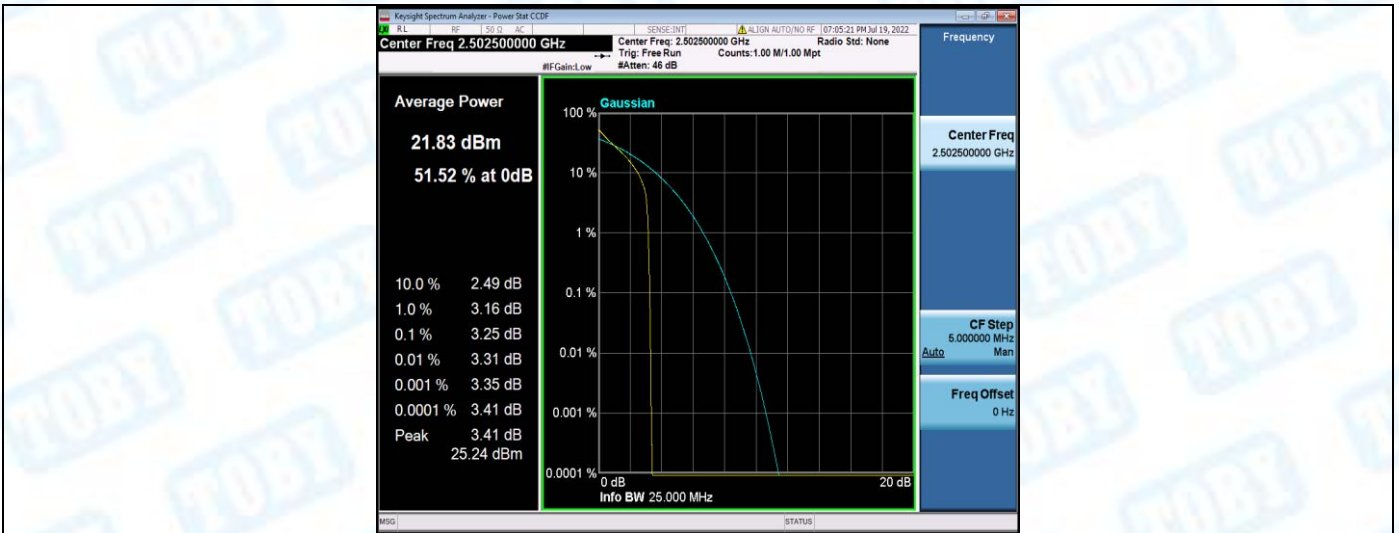

Band5-10MHz-16QAM-20450-1RB#0

Band5-10MHz-16QAM-20450-50RB#0

Band5-10MHz-16QAM-20525-1RB#0

Band5-10MHz-16QAM-20525-50RB#0

Band5-10MHz-16QAM-20600-1RB#0

Band5-10MHz-16QAM-20600-50RB#0

Band7-5MHz-QPSK-20775-1RB#0