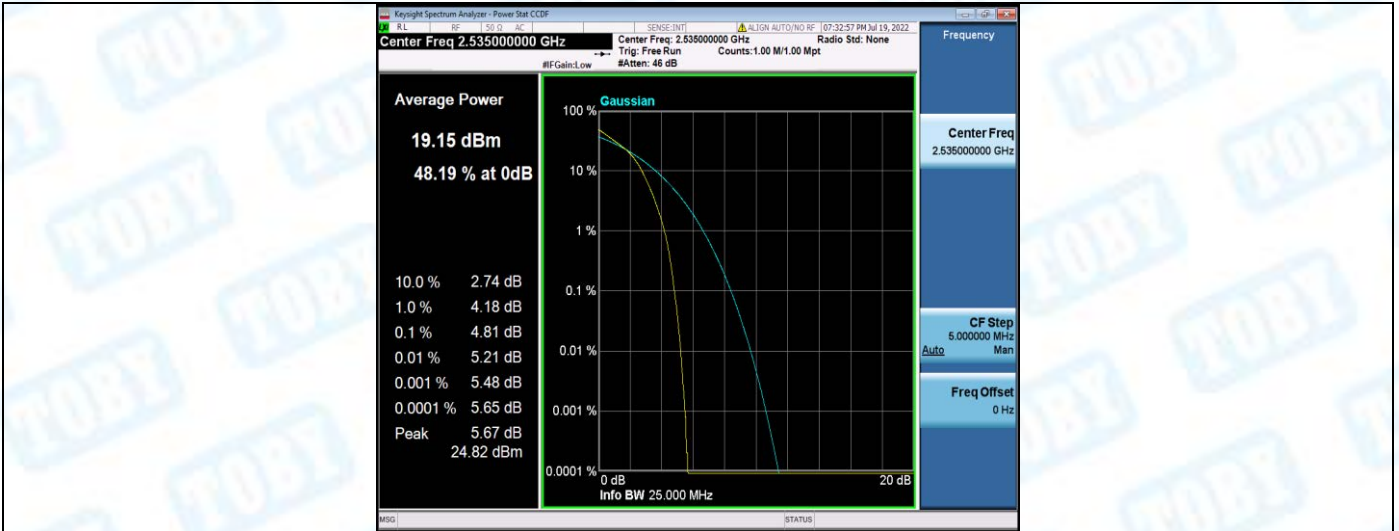

Band7-10MHz-16QAM-20800-50RB#0

Band7-10MHz-16QAM-21100-1RB#0

Band7-10MHz-16QAM-21100-50RB#0

Band7-10MHz-16QAM-21400-1RB#0

Band7-10MHz-16QAM-21400-50RB#0

Band7-15MHz-QPSK-20825-1RB#0

Band7-15MHz-QPSK-20825-75RB#0