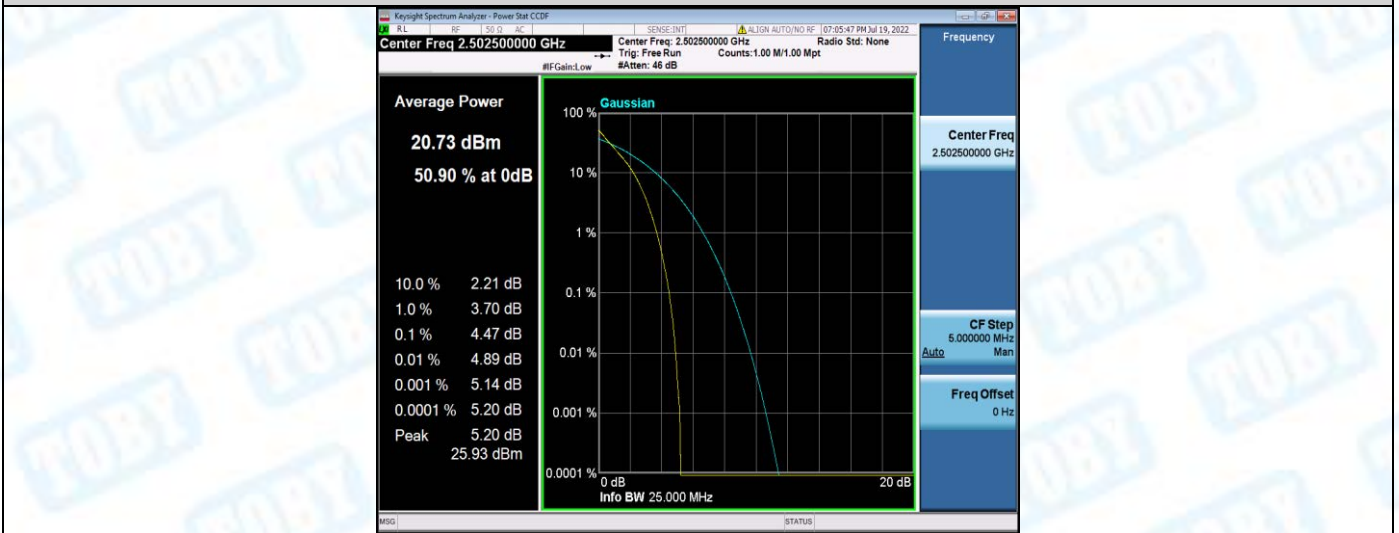

Band7-5MHz-QPSK-20775-25RB#0

Band7-5MHz-QPSK-21100-1RB#0