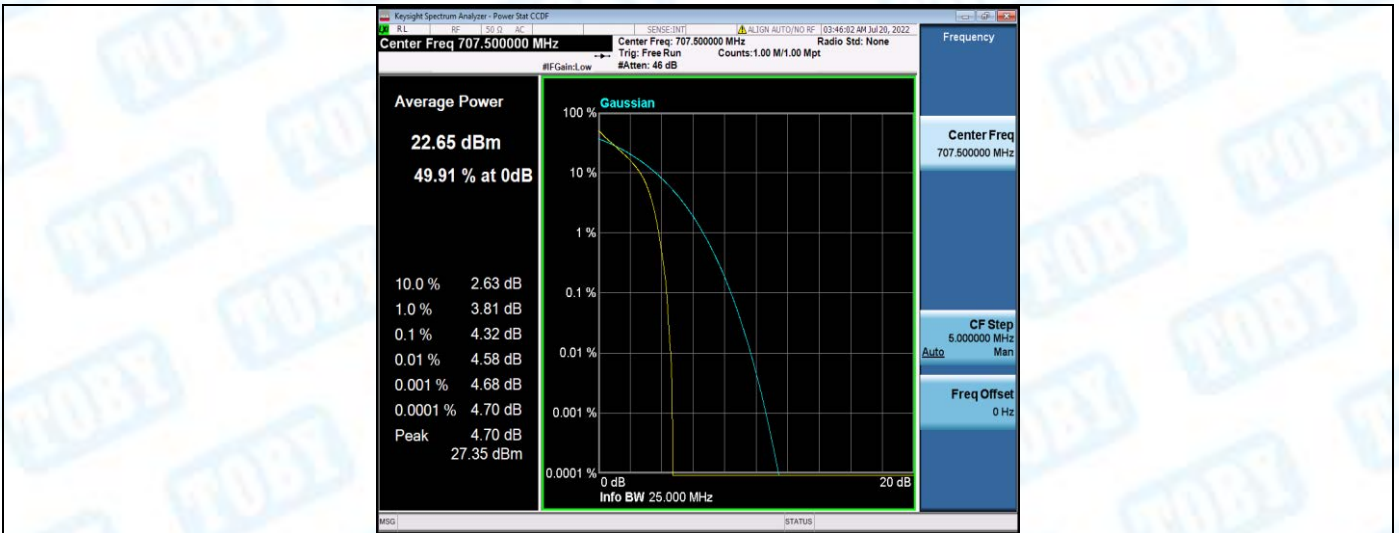

Band12-1.4MHz-QPSK-23095-6RB#0

Band12-1.4MHz-QPSK-23173-1RB#0