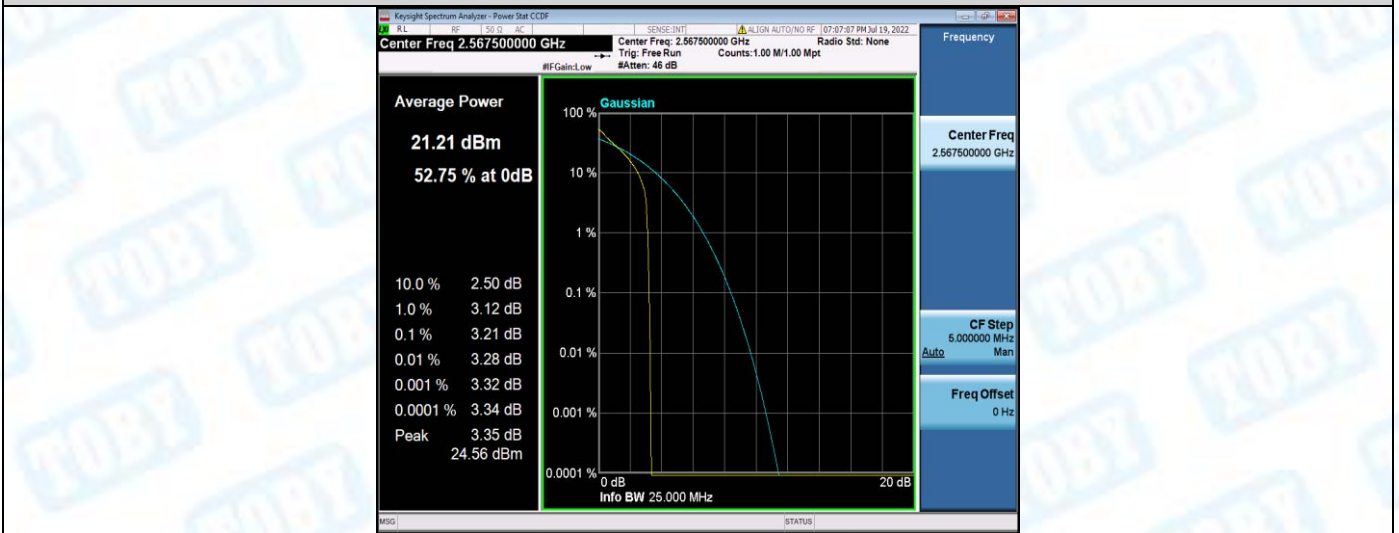

Band7-5MHz-QPSK-20775-25RB#0

Band7-5MHz-QPSK-21100-1RB#0

Band7-5MHz-QPSK-21100-25RB#0

Band7-5MHz-QPSK-21425-1RB#0

Band7-5MHz-QPSK-21425-25RB#0

Band7-5MHz-16QAM-20775-1RB#0

Band7-5MHz-16QAM-20775-25RB#0

Band7-5MHz-16QAM-21100-1RB#0