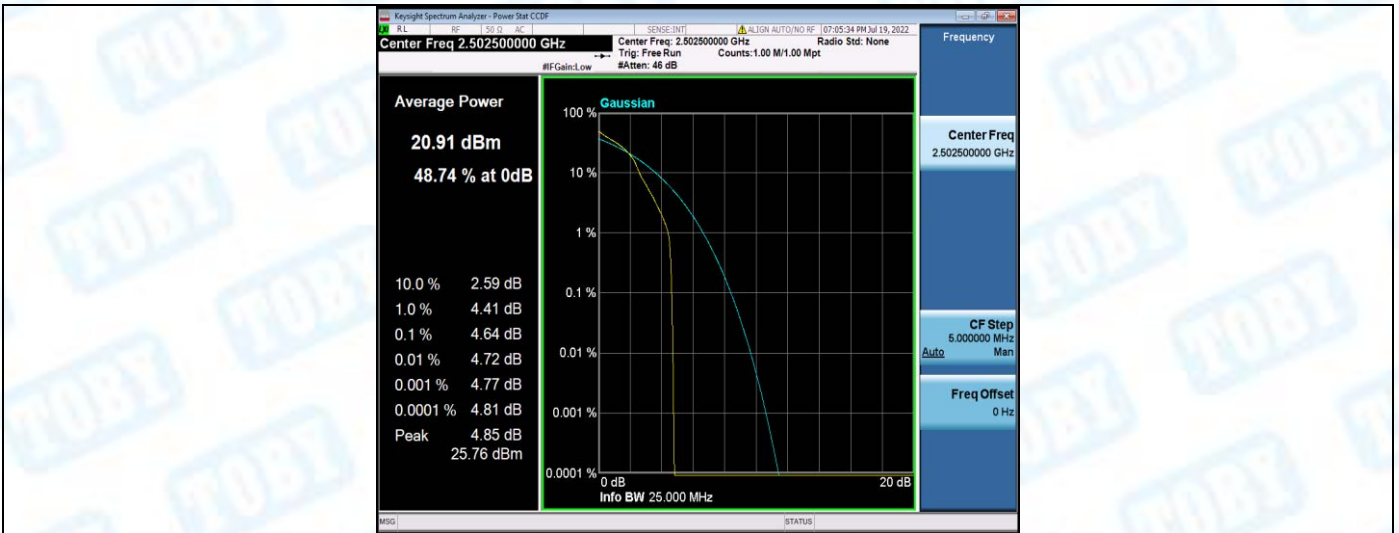

Band7-5MHz-QPSK-20775-25RB#0

Band7-5MHz-QPSK-21100-1RB#0

Band7-5MHz-QPSK-21100-25RB#0

Band7-5MHz-QPSK-21425-1RB#0

Band7-5MHz-QPSK-21425-25RB#0

Band7-5MHz-16QAM-20775-1RB#0

Band7-5MHz-16QAM-20775-25RB#0

Band7-5MHz-16QAM-21100-1RB#0