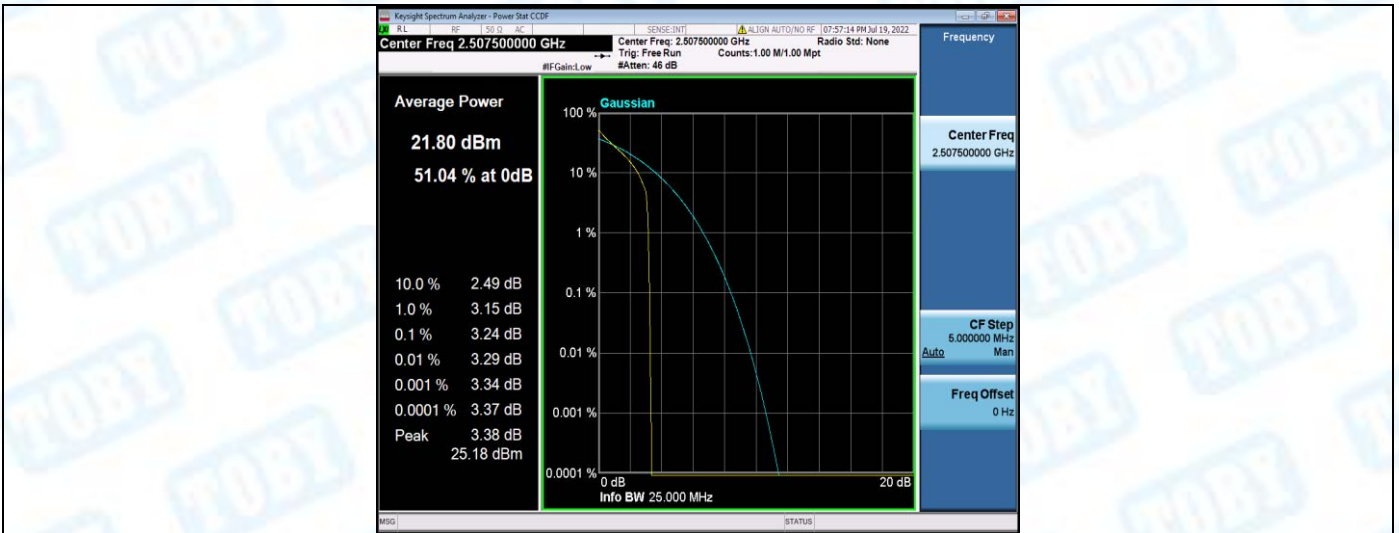

Band7-10MHz-16QAM-20800-50RB#0

Band7-10MHz-16QAM-21100-1RB#0

Band7-10MHz-16QAM-21100-50RB#0

Band7-10MHz-16QAM-21400-1RB#0

Band7-10MHz-16QAM-21400-50RB#0

Band7-15MHz-QPSK-20825-1RB#0

Band7-15MHz-QPSK-20825-75RB#0