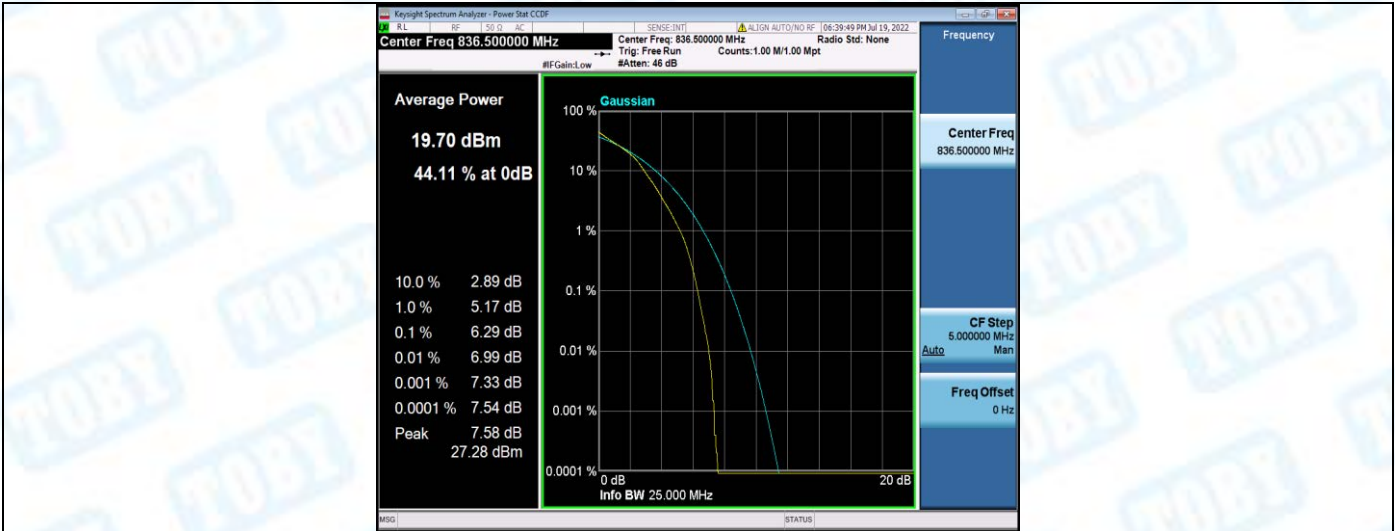

Band5-10MHz-16QAM-20450-1RB#0

Band5-10MHz-16QAM-20450-50RB#0

Band5-10MHz-16QAM-20525-1RB#0

Band5-10MHz-16QAM-20525-50RB#0

Band5-10MHz-16QAM-20600-1RB#0

Band5-10MHz-16QAM-20600-50RB#0

Band7-5MHz-QPSK-20775-1RB#0