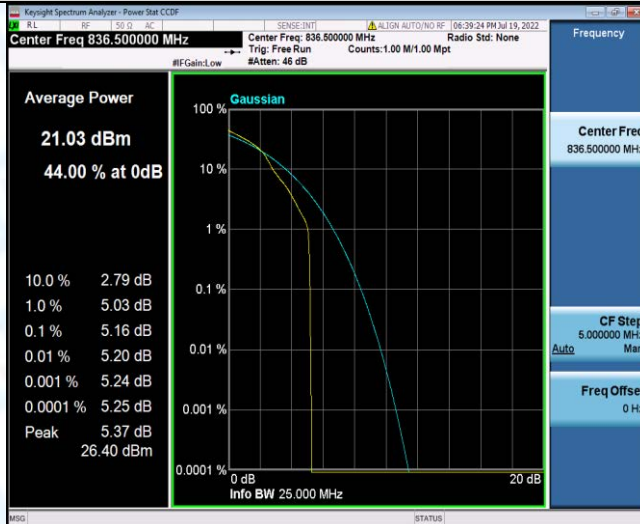

Band5-10MHz-16QAM-20525-1RB#0

Band5-10MHz-16QAM-20525-50RB#0