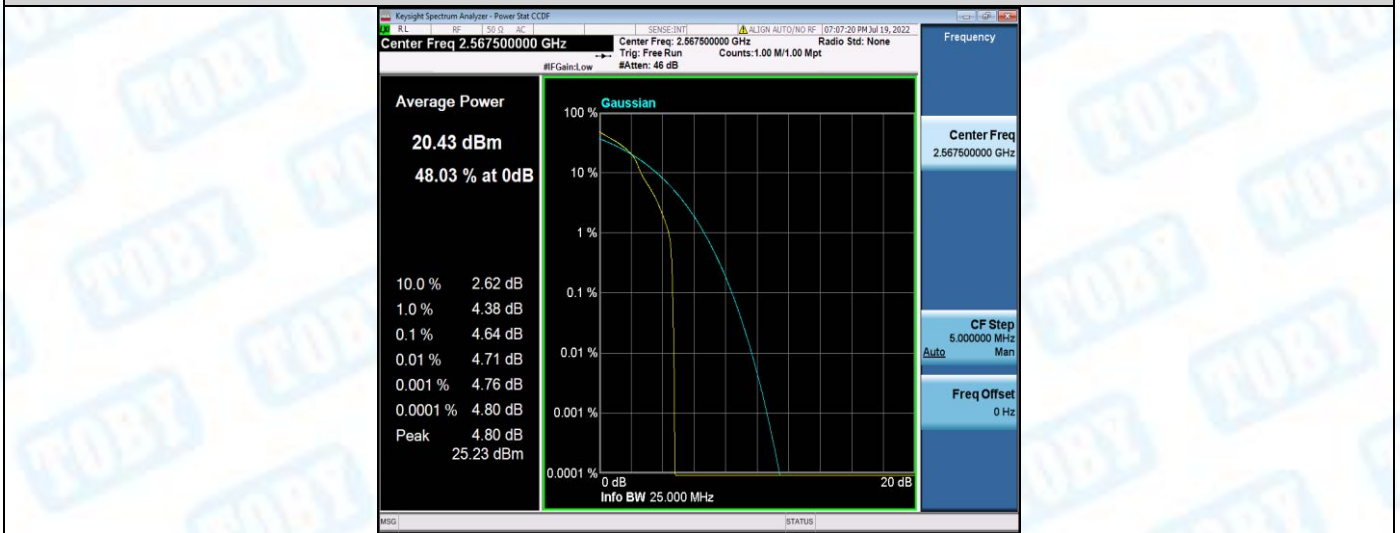

Band7-5MHz-16QAM-21425-1RB#0

Band7-5MHz-16QAM-21425-25RB#0