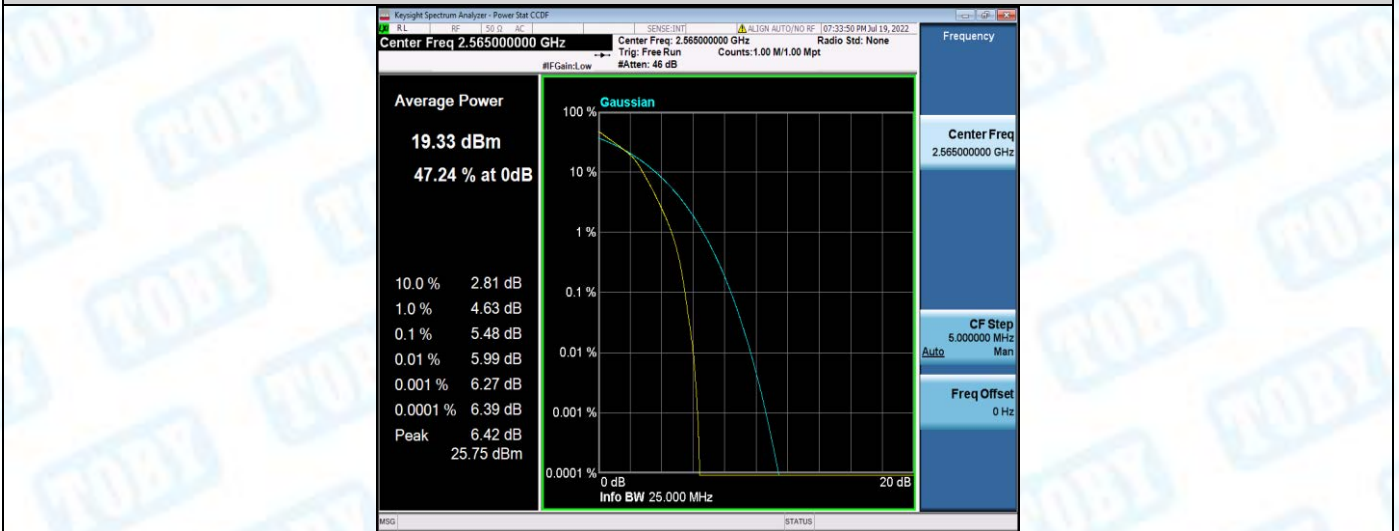

Band7-10MHz-16QAM-20800-50RB#0

Band7-10MHz-16QAM-21100-1RB#0

Band7-10MHz-16QAM-21100-50RB#0

Band7-10MHz-16QAM-21400-1RB#0

Band7-10MHz-16QAM-21400-50RB#0

Band7-15MHz-QPSK-20825-1RB#0

Band7-15MHz-QPSK-20825-75RB#0