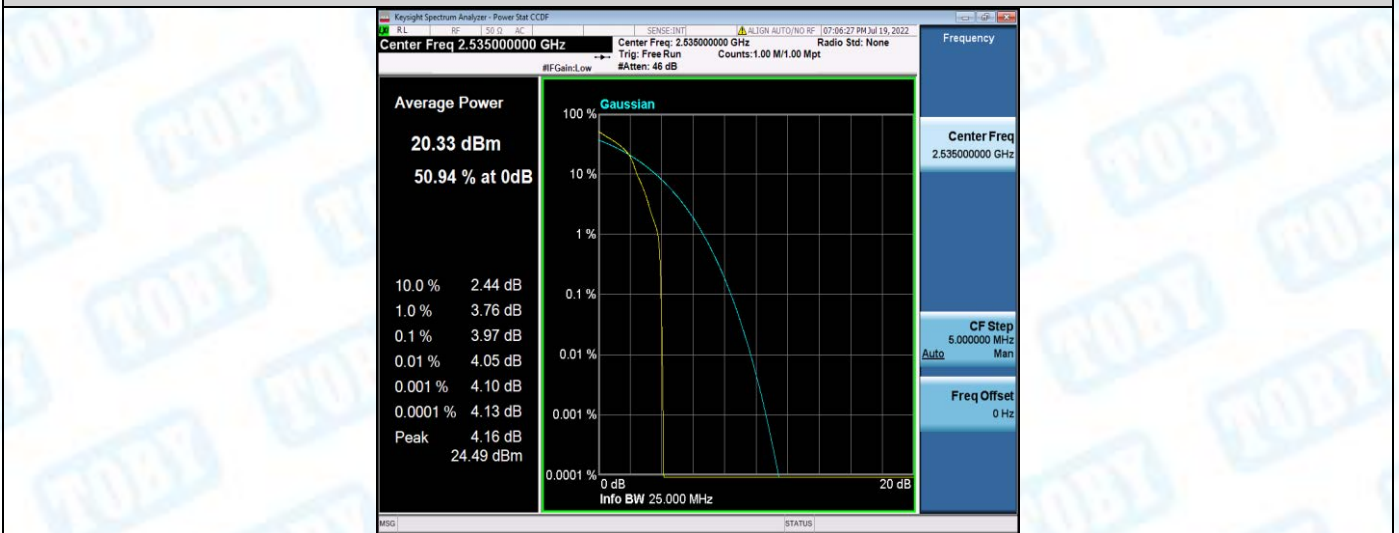

Band7-5MHz-QPSK-20775-25RB#0

Band7-5MHz-QPSK-21100-1RB#0

Band7-5MHz-QPSK-21100-25RB#0

Band7-5MHz-QPSK-21425-1RB#0

Band7-5MHz-QPSK-21425-25RB#0

Band7-5MHz-16QAM-20775-1RB#0

Band7-5MHz-16QAM-20775-25RB#0

Band7-5MHz-16QAM-21100-1RB#0