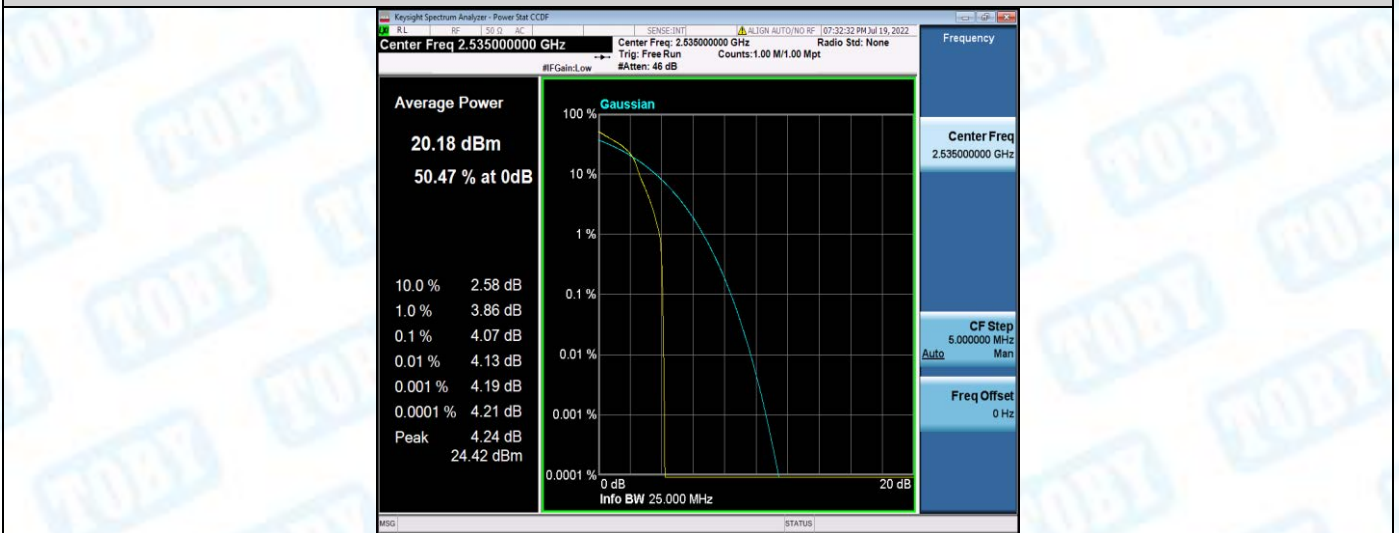

Band7-10MHz-16QAM-21100-1RB#0

Band7-10MHz-16QAM-21100-50RB#0