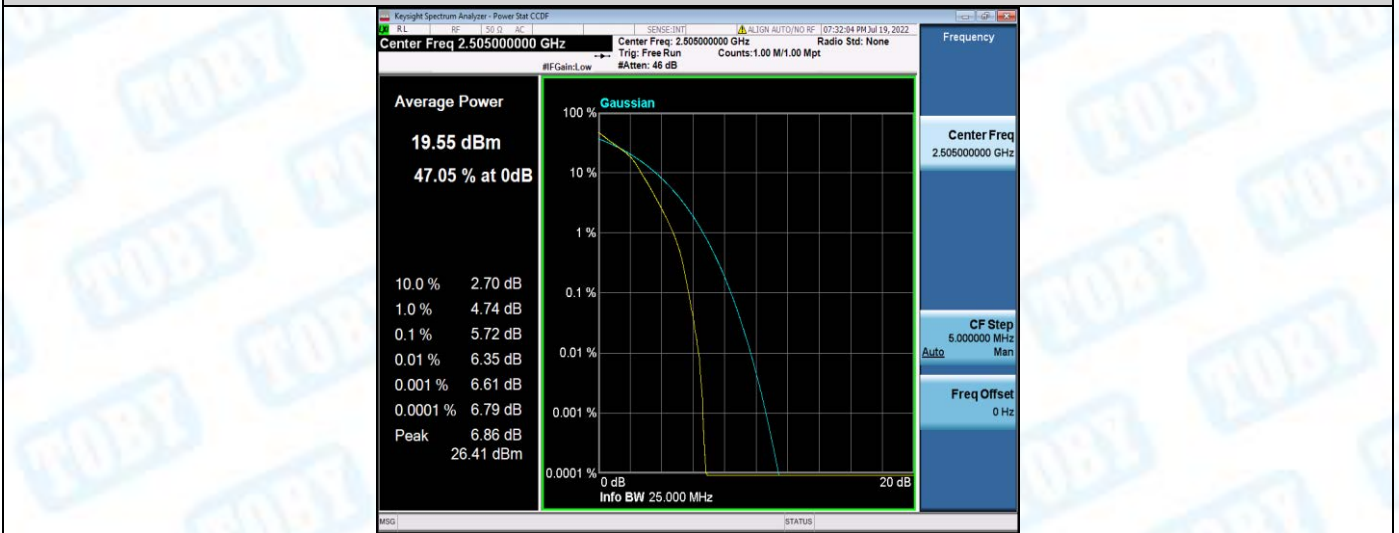

Band7-10MHz-16QAM-20800-50RB#0

Band7-10MHz-16QAM-21100-1RB#0