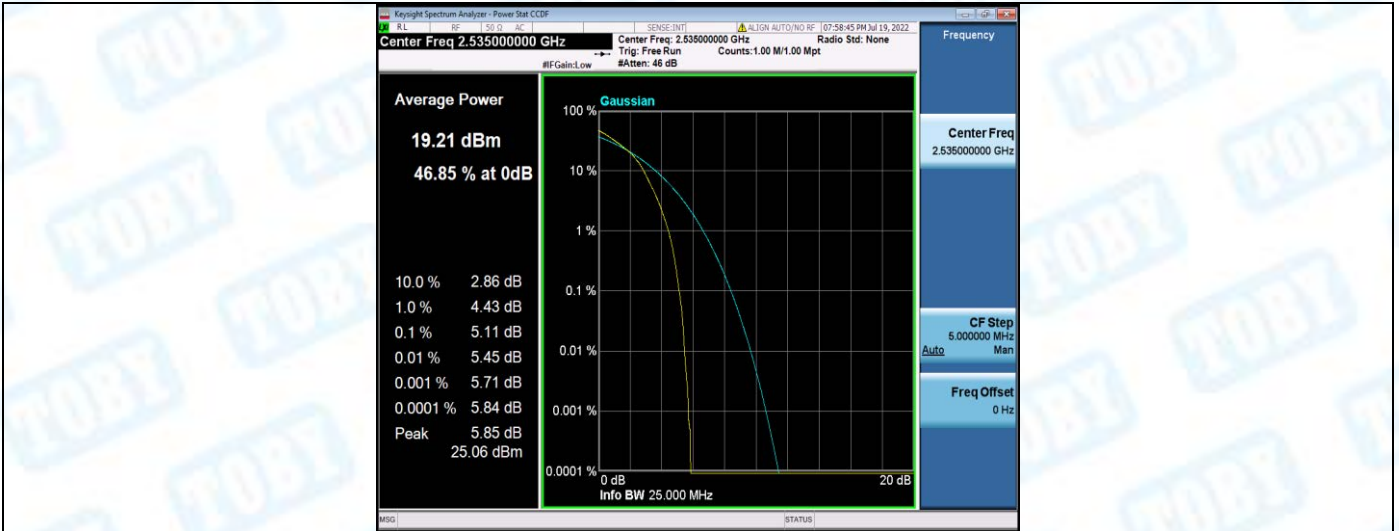

Band7-15MHz-16QAM-21100-75RB#0