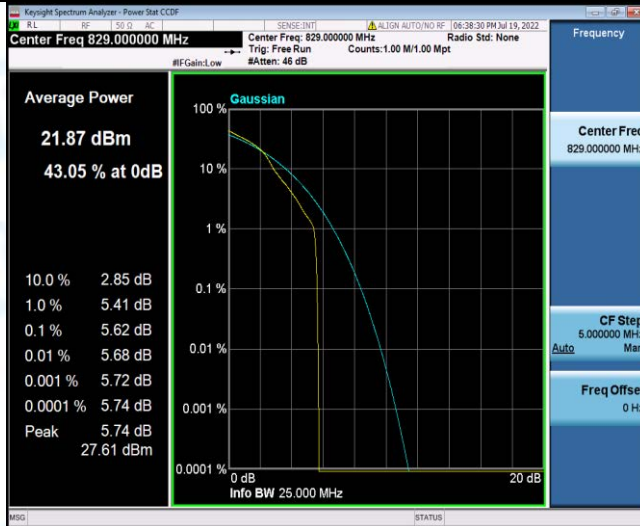

Band5-10MHz-16QAM-20450-1RB#0

Band5-10MHz-16QAM-20450-50RB#0