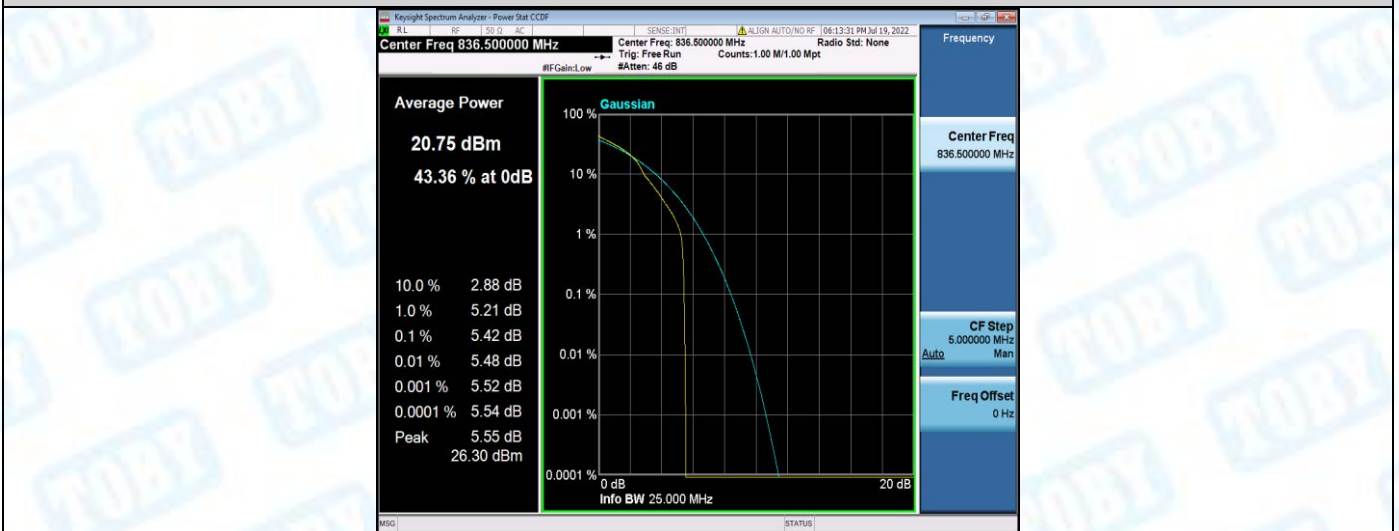

Band5-5MHz-16QAM-20525-1RB#0

Band5-5MHz-16QAM-20525-25RB#0