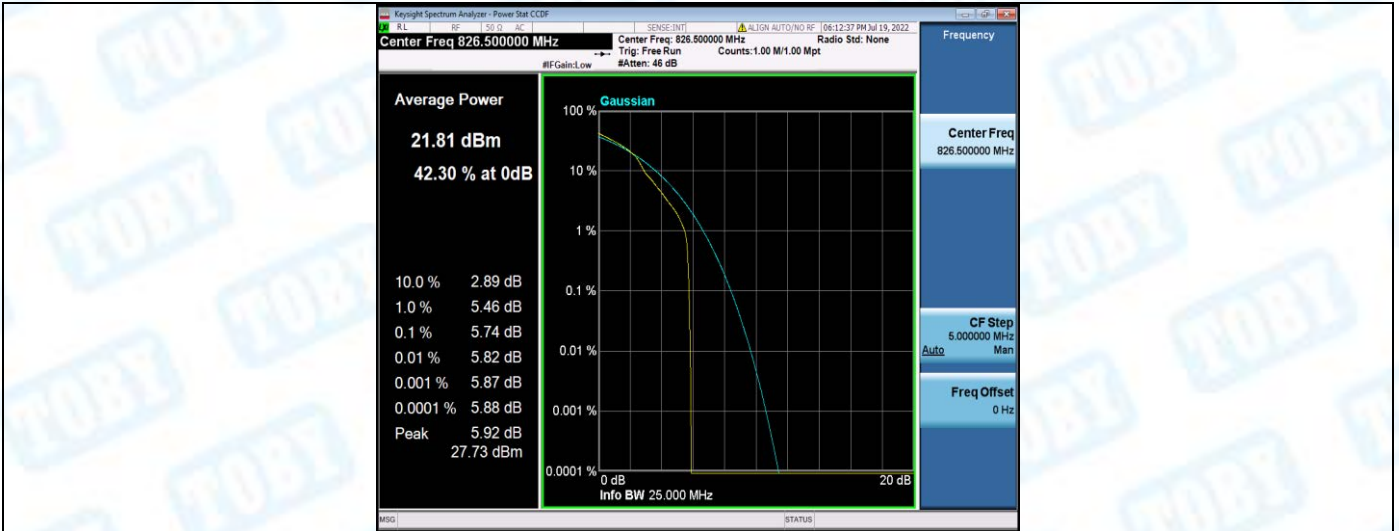

Band5-5MHz-16QAM-20425-1RB#0

Band5-5MHz-16QAM-20425-25RB#0