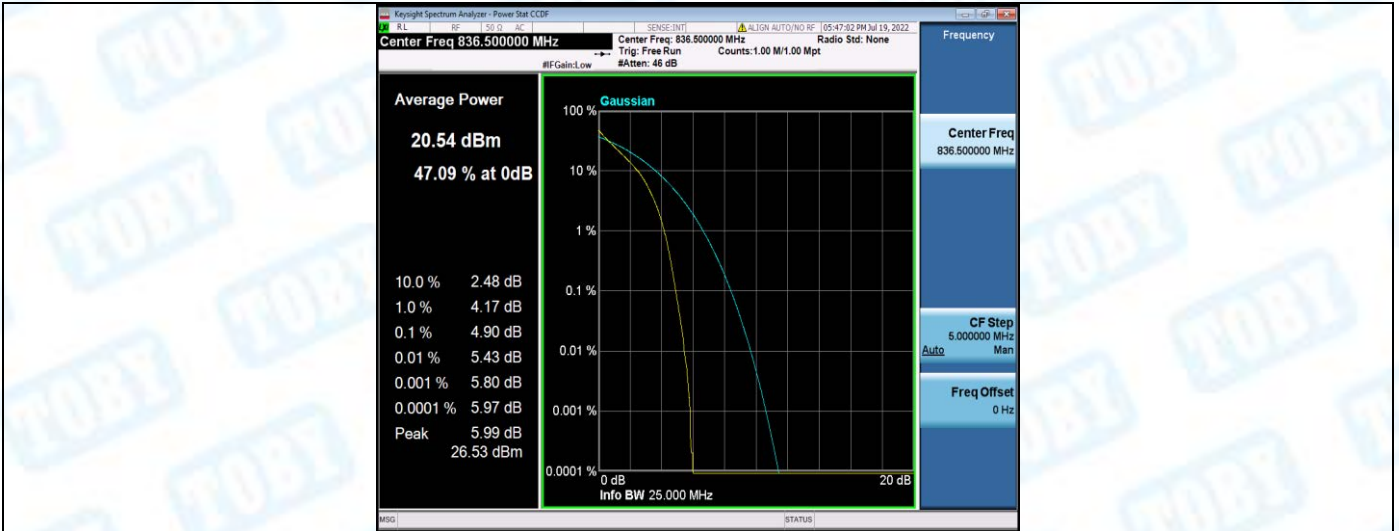

Band5-3MHz-QPSK-20525-15RB#0

Band5-3MHz-QPSK-20635-1RB#0