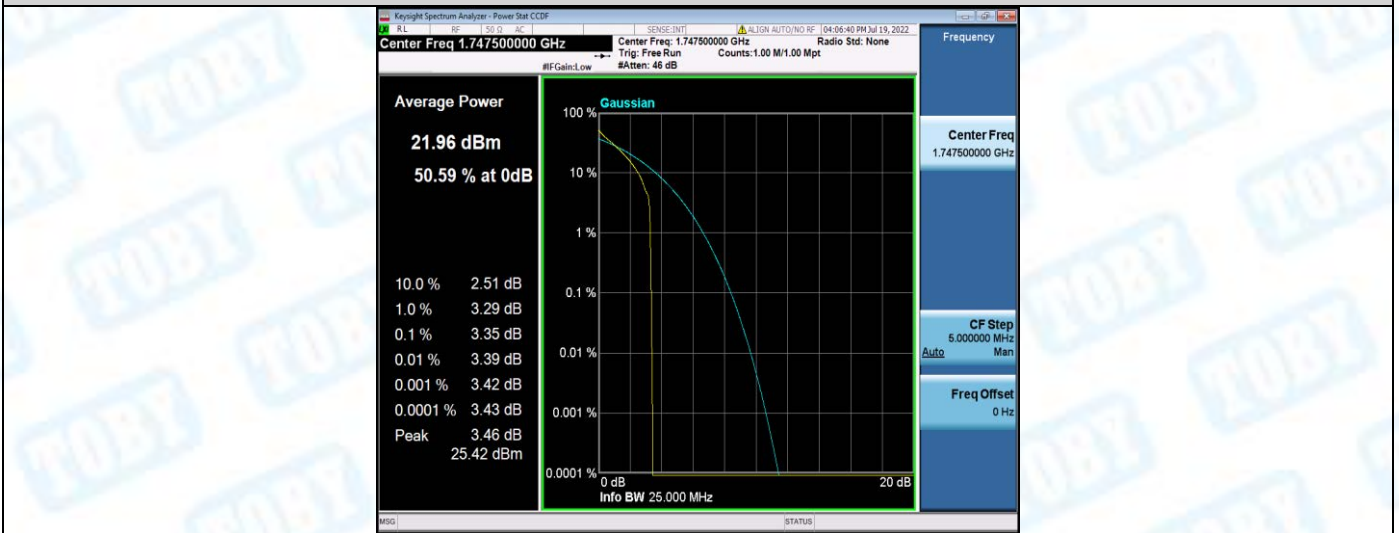

Band4-15MHz-QPSK-20325-1RB#0

Band4-15MHz-QPSK-20325-75RB#0