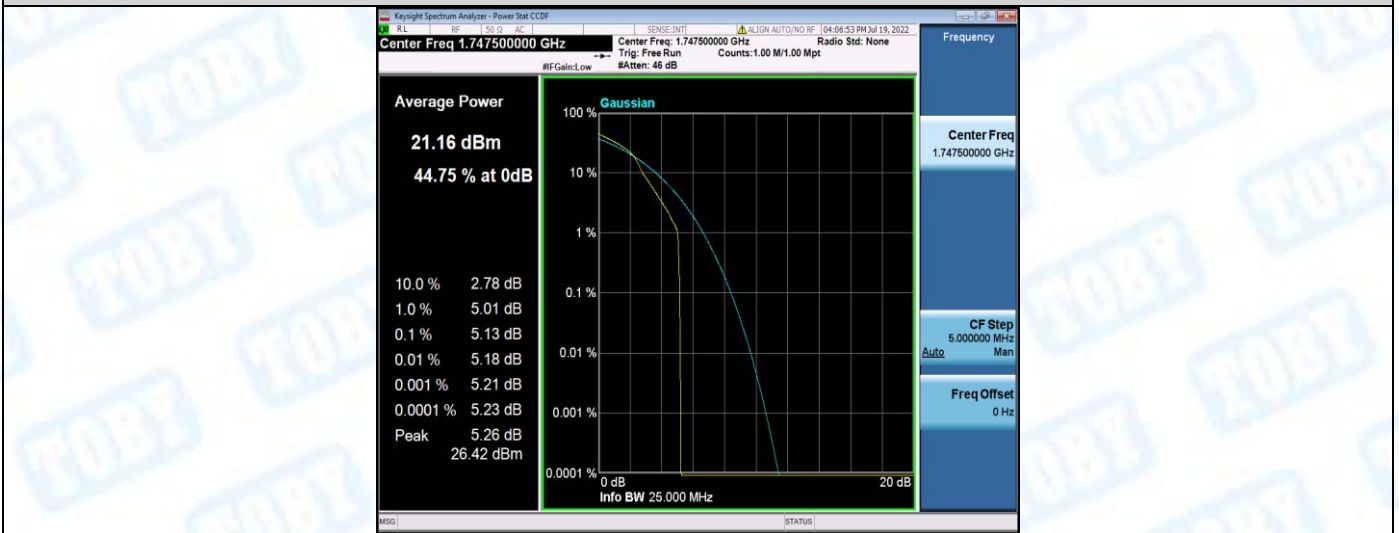

Band4-15MHz-16QAM-20325-1RB#0

Band4-15MHz-16QAM-20325-75RB#0