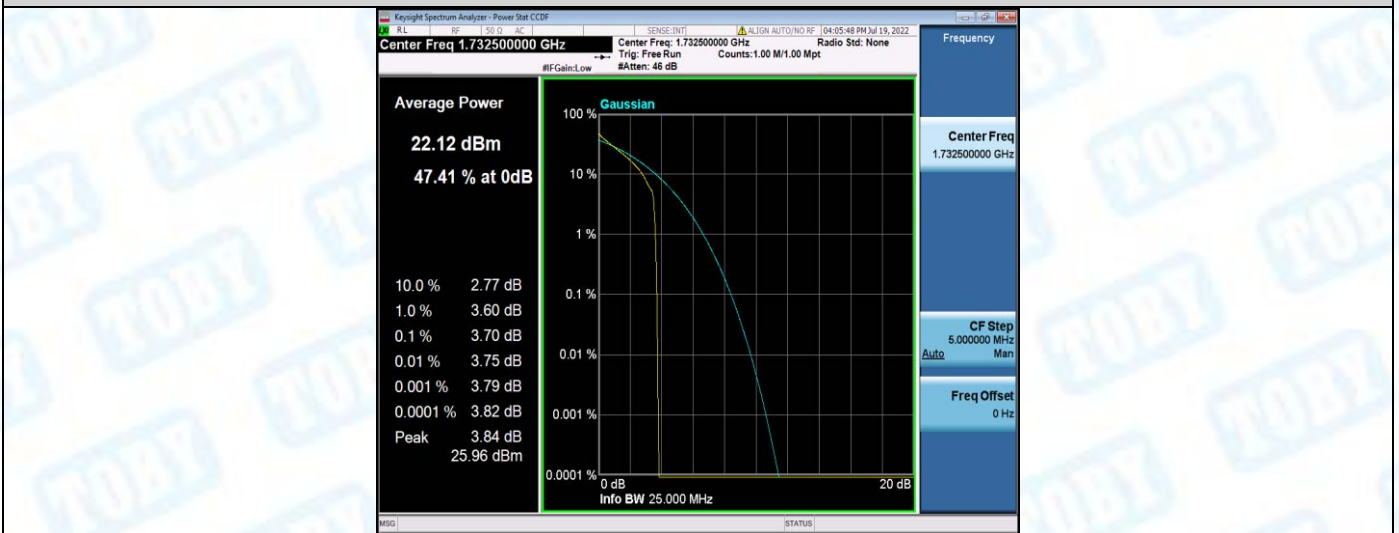

Band4-10MHz-16QAM-20175-1RB#0

Band4-10MHz-16QAM-20175-50RB#0

Band4-10MHz-16QAM-20350-1RB#0

Band4-10MHz-16QAM-20350-50RB#0

Band4-15MHz-QPSK-20025-1RB#0

Band4-15MHz-QPSK-20025-75RB#0

Band4-15MHz-QPSK-20175-1RB#0