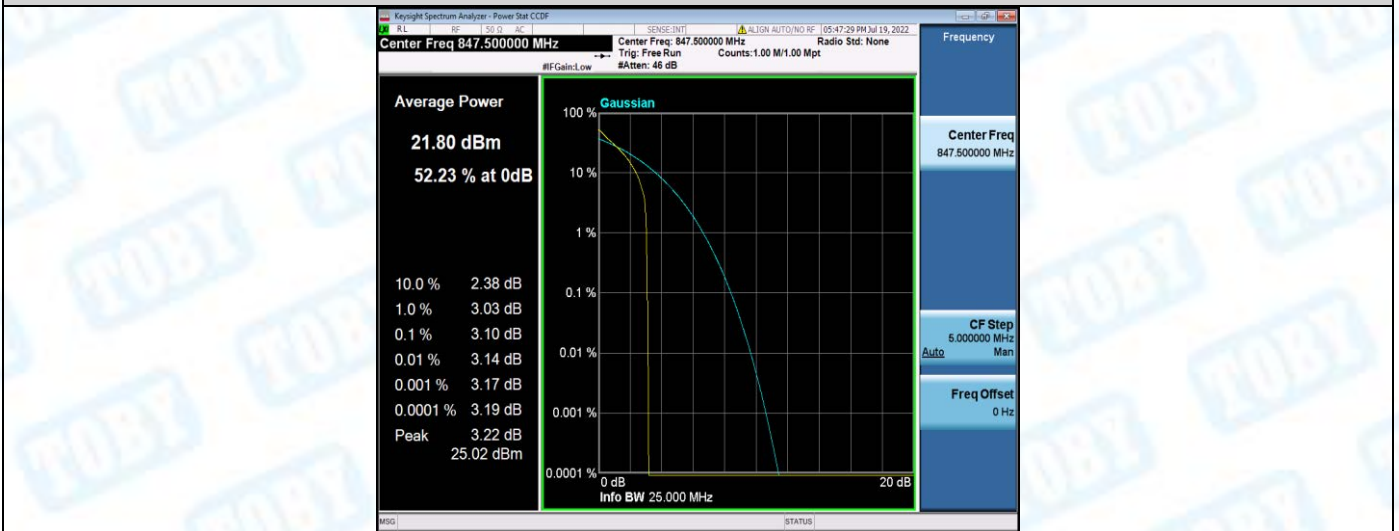

Band5-3MHz-QPSK-20635-1RB#0

Band5-3MHz-QPSK-20635-15RB#0