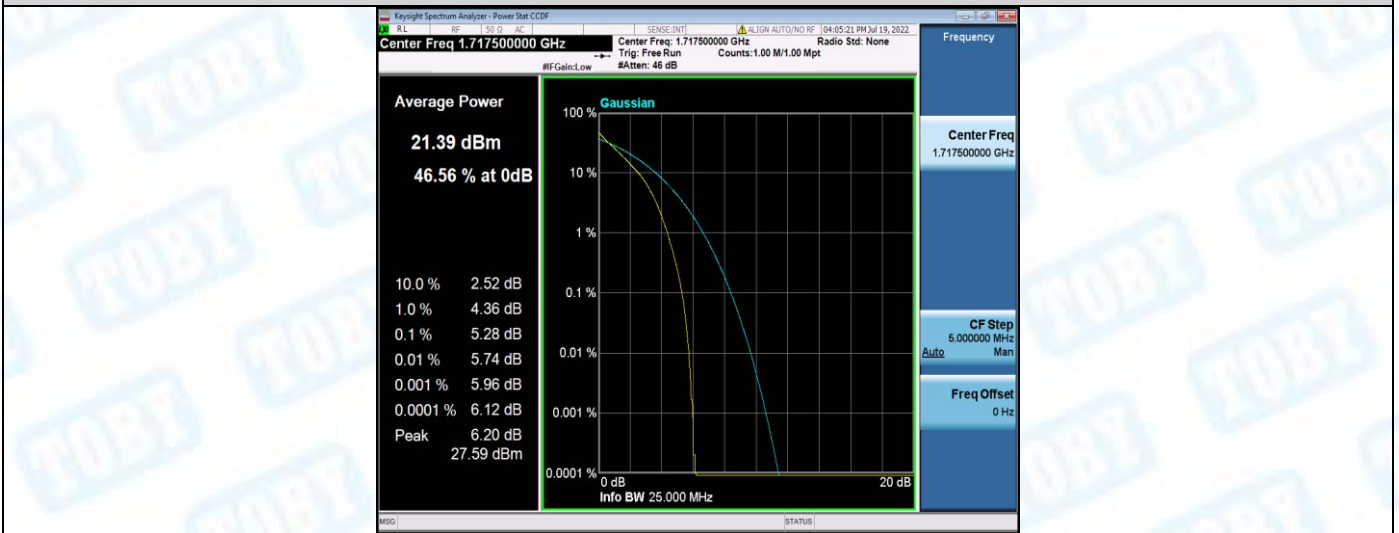

Band4-10MHz-16QAM-20175-1RB#0

Band4-10MHz-16QAM-20175-50RB#0

Band4-10MHz-16QAM-20350-1RB#0

Band4-10MHz-16QAM-20350-50RB#0

Band4-15MHz-QPSK-20025-1RB#0

Band4-15MHz-QPSK-20025-75RB#0

Band4-15MHz-QPSK-20175-1RB#0