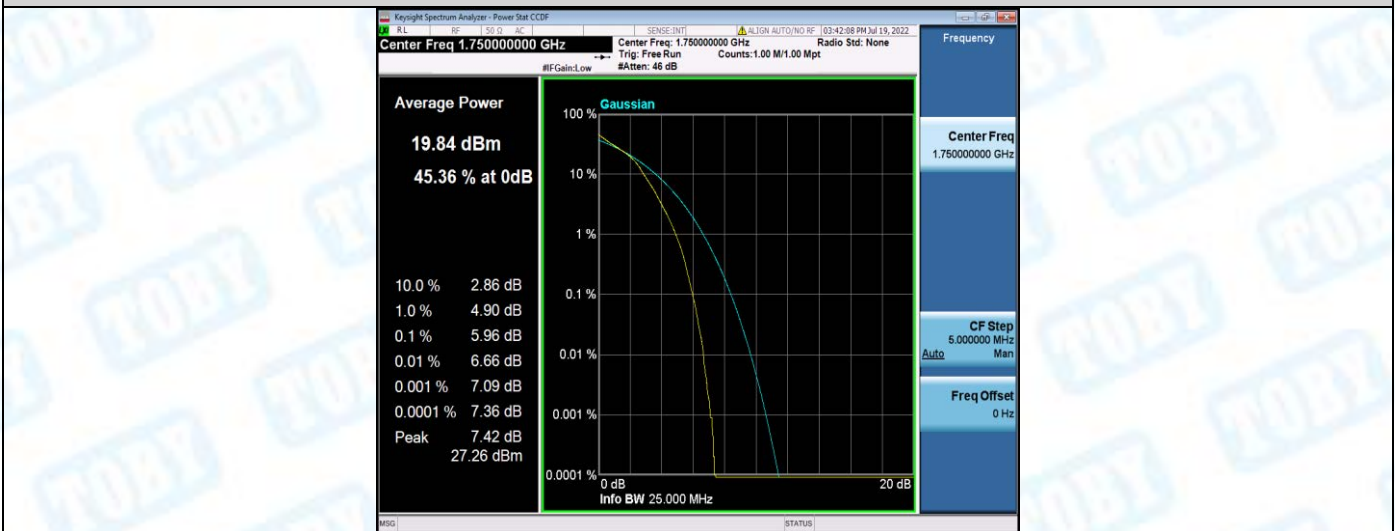

Band4-10MHz-16QAM-20175-1RB#0

Band4-10MHz-16QAM-20175-50RB#0

Band4-10MHz-16QAM-20350-1RB#0

Band4-10MHz-16QAM-20350-50RB#0

Band4-15MHz-QPSK-20025-1RB#0

Band4-15MHz-QPSK-20025-75RB#0

Band4-15MHz-QPSK-20175-1RB#0