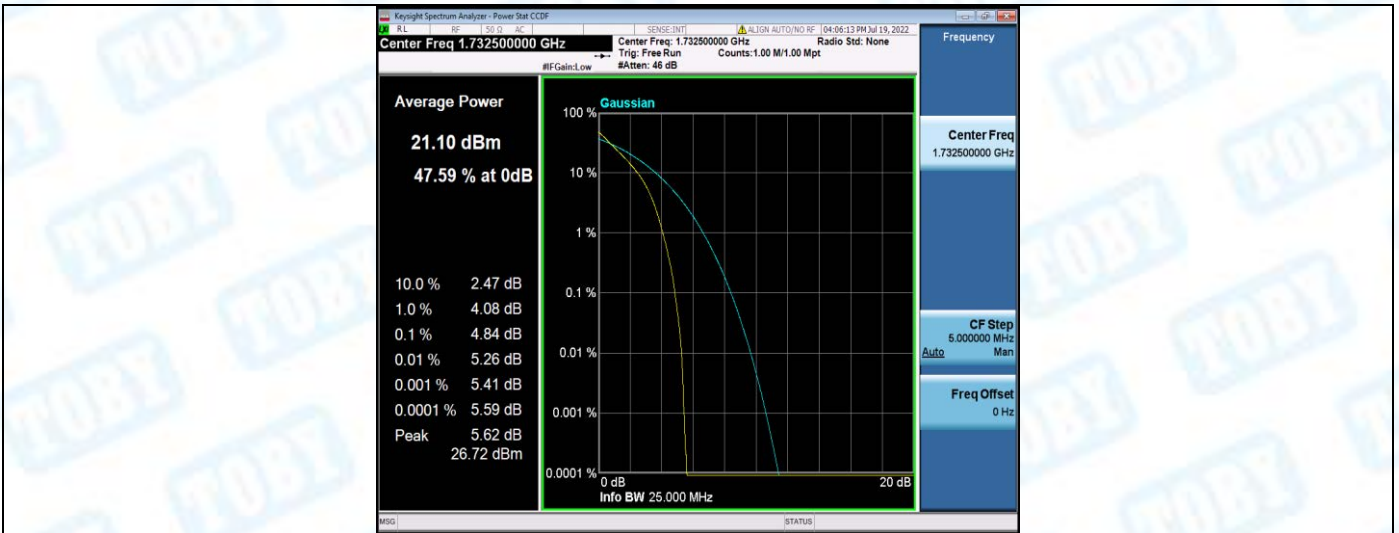

Band4-15MHz-QPSK-20175-75RB#0

Band4-15MHz-QPSK-20325-1RB#0