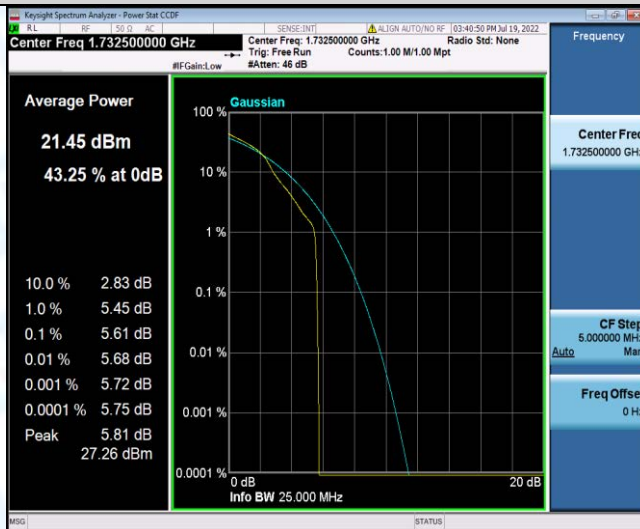

Band4-10MHz-16QAM-20175-1RB#0

Band4-10MHz-16QAM-20175-50RB#0