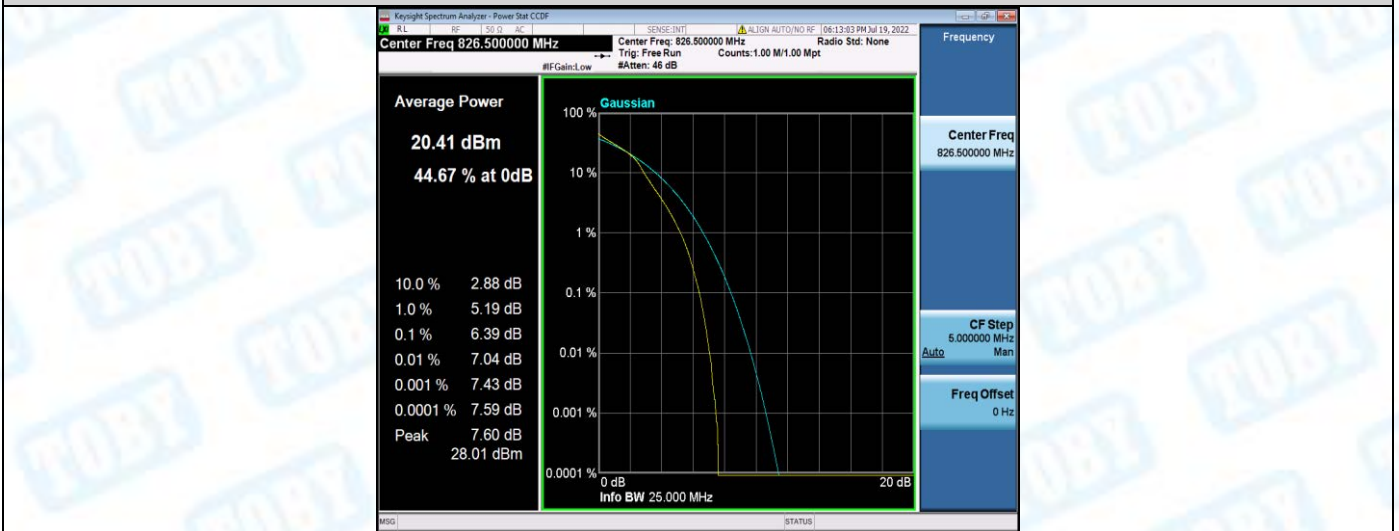

Band5-5MHz-16QAM-20425-25RB#0

Band5-5MHz-16QAM-20525-1RB#0