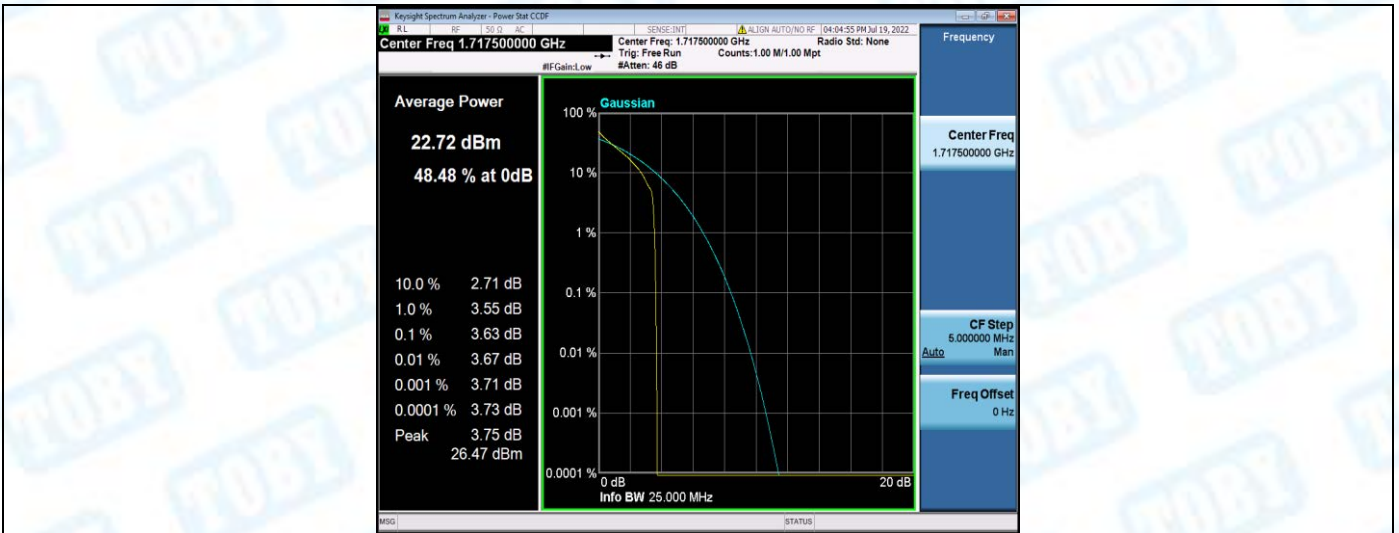

Band4-10MHz-16QAM-20175-1RB#0

Band4-10MHz-16QAM-20175-50RB#0

Band4-10MHz-16QAM-20350-1RB#0

Band4-10MHz-16QAM-20350-50RB#0

Band4-15MHz-QPSK-20025-1RB#0

Band4-15MHz-QPSK-20025-75RB#0

Band4-15MHz-QPSK-20175-1RB#0