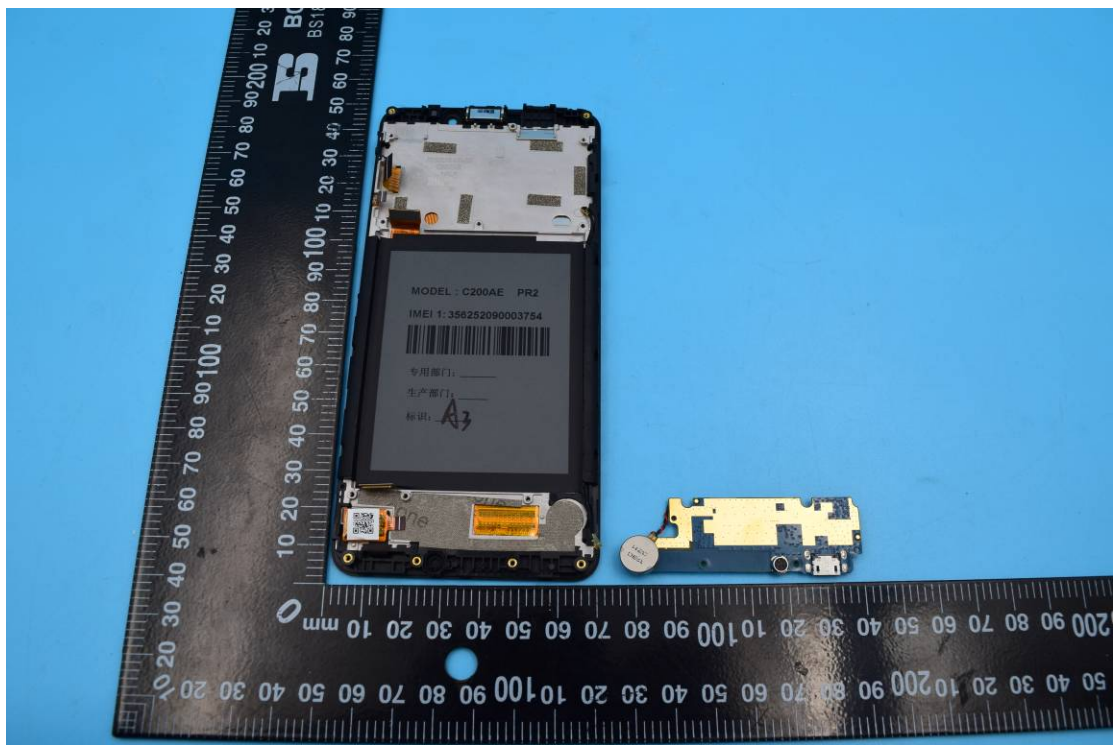

FCC ID: 2AM86WC200SN

## Internal Photos

### 1. EUT uncover view

2. Mainboard front view

3. Mainboard rear view

4. Antenna view