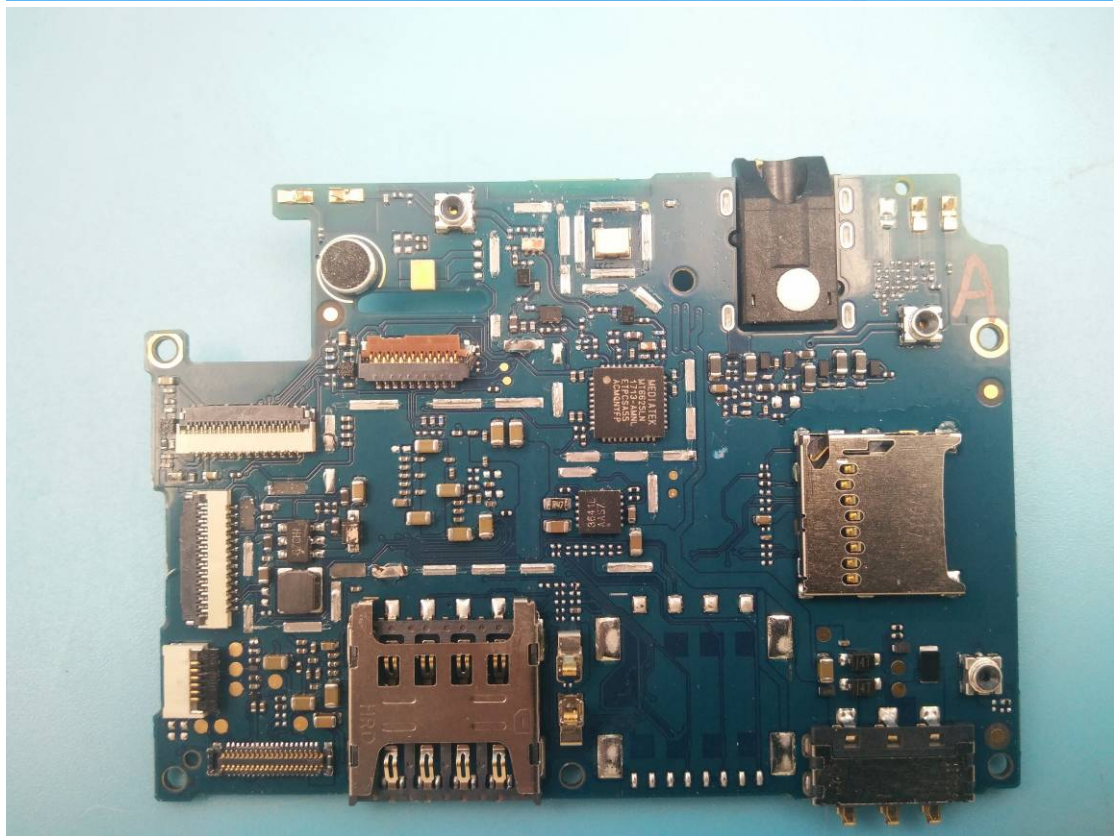

FCC ID: 2AM86WC200SN

## Internal Photos

### 1. EUT uncover view

2. Mainboard front view

3. Mainboard rear view

4. Antenna view