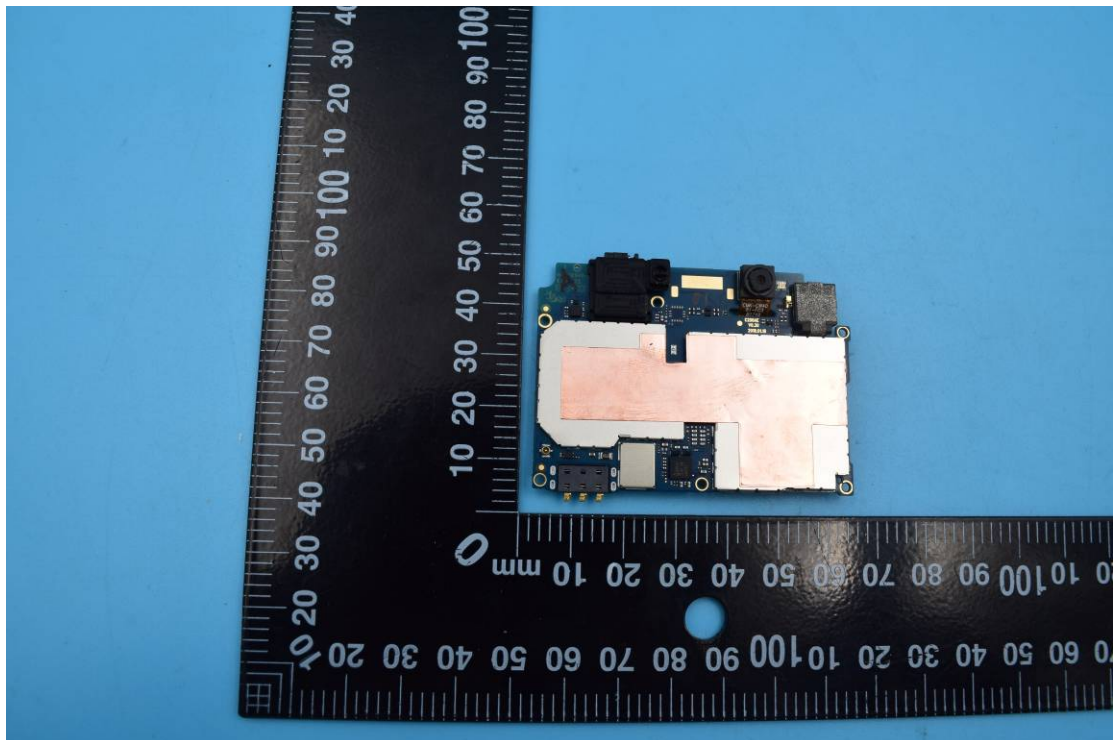

FCC ID: 2AM86WC200SN

## Internal Photos

### 1. EUT uncover view

2. Mainboard front view

3. Mainboard rear view

4. Antenna view