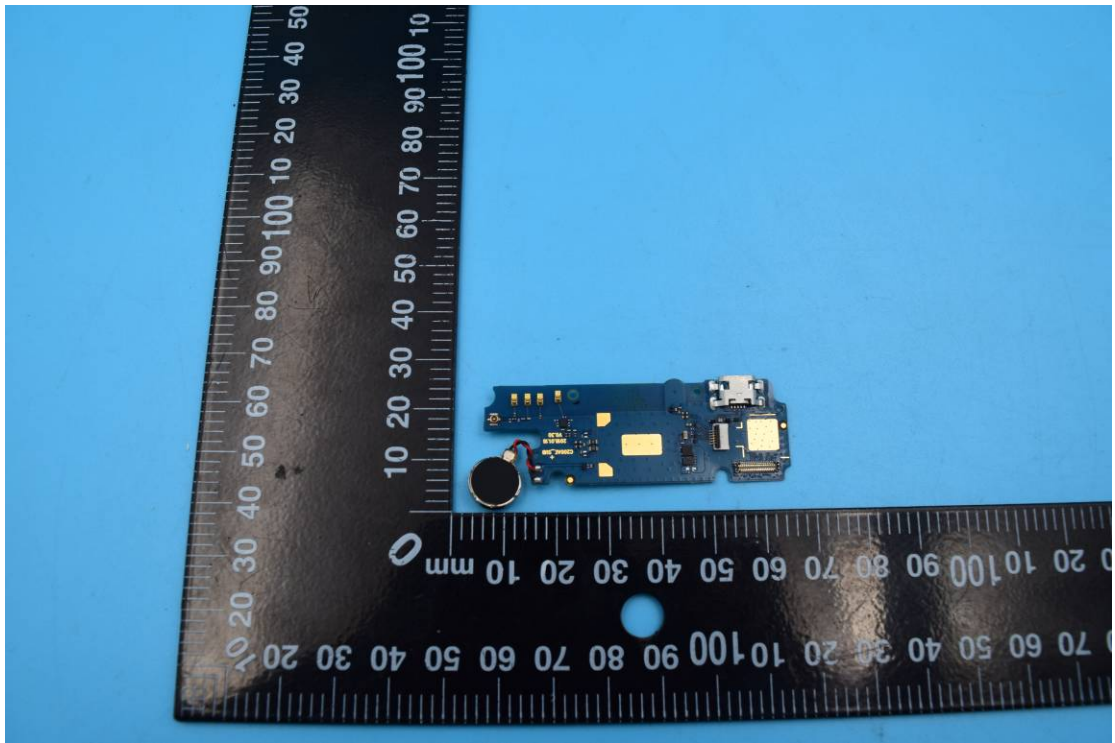

FCC ID: 2AM86WC200SN

### 1. EUT uncover view

2. Mainboard front view

3. Mainboard rear view

4. Antenna view