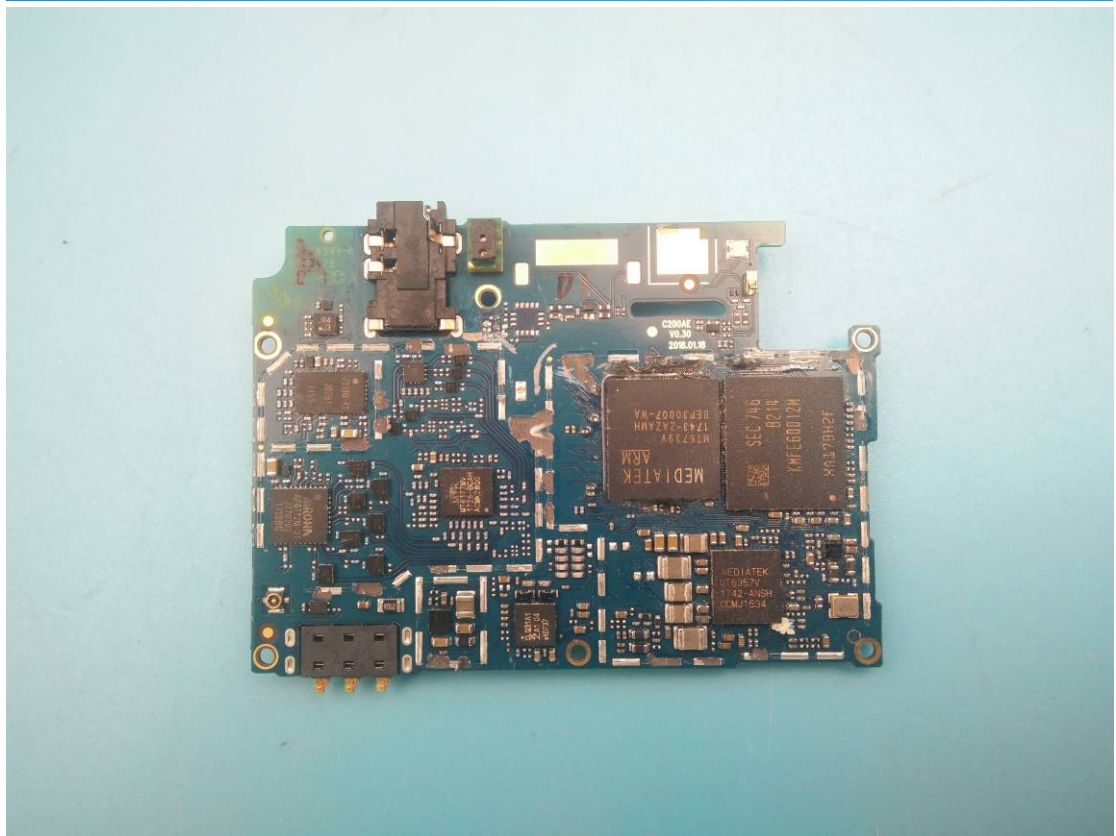

FCC ID: 2AM86WC200SN

## Internal Photos

### 1. EUT uncover view

2. Mainboard front view

3. Mainboard rear view

4. Antenna view