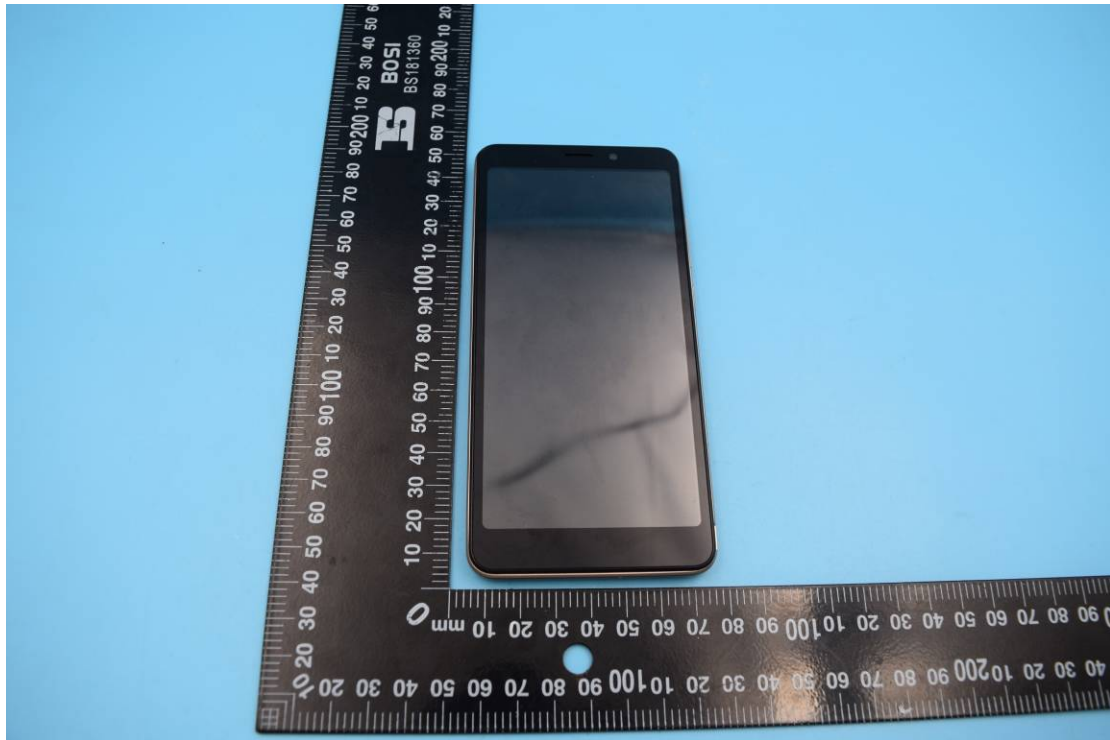

FCC ID: 2AM86WC200SN

External Photos

1. EUT front view

2. EUT rear view

3. EUT left side view

4. EUT right side view

5. EUT top view

6. EUT bottom view