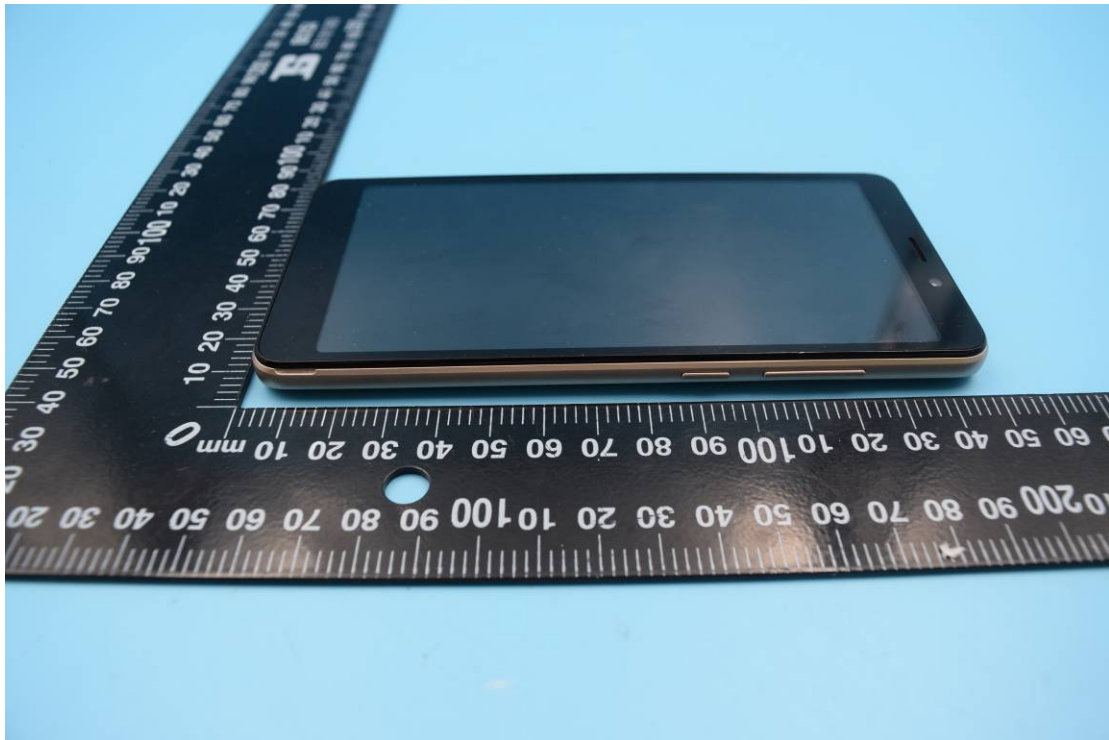

FCC ID: 2AM86WC200SN

External Photos

1. EUT front view

2. EUT rear view

3. EUT left side view

4. EUT right side view

5. EUT top view

6. EUT bottom view