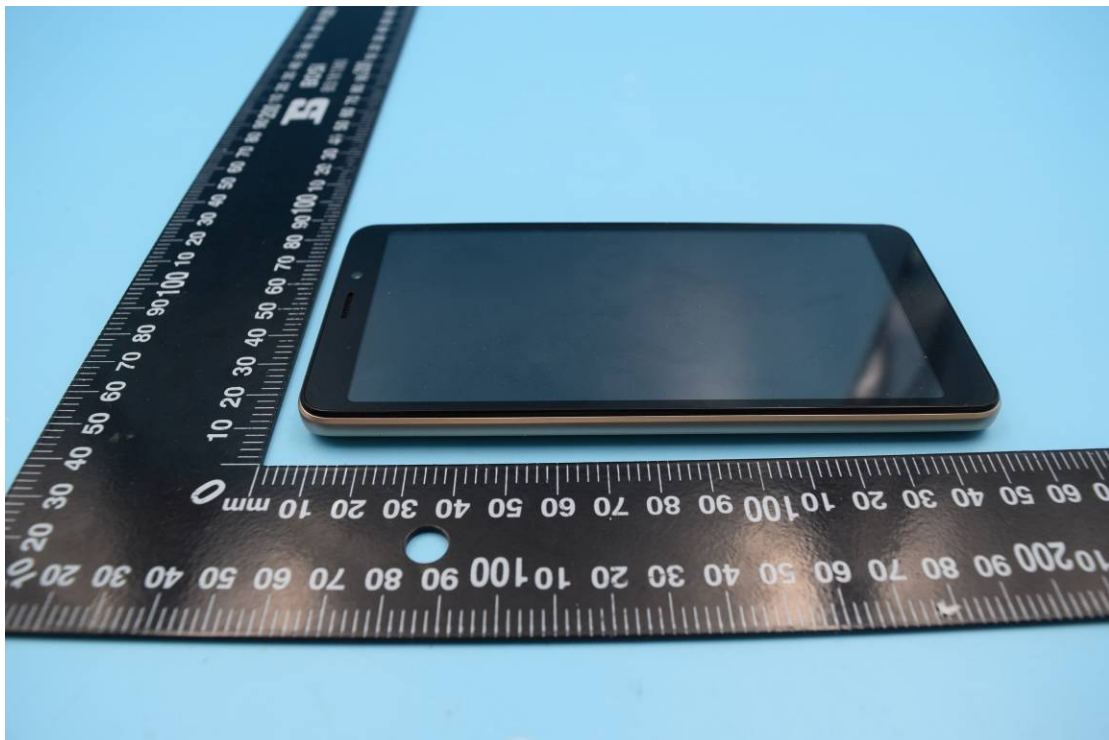

FCC ID: 2AM86WC200SN

External Photos

1. EUT front view

2. EUT rear view

3. EUT left side view

4. EUT right side view

5. EUT top view

6. EUT bottom view