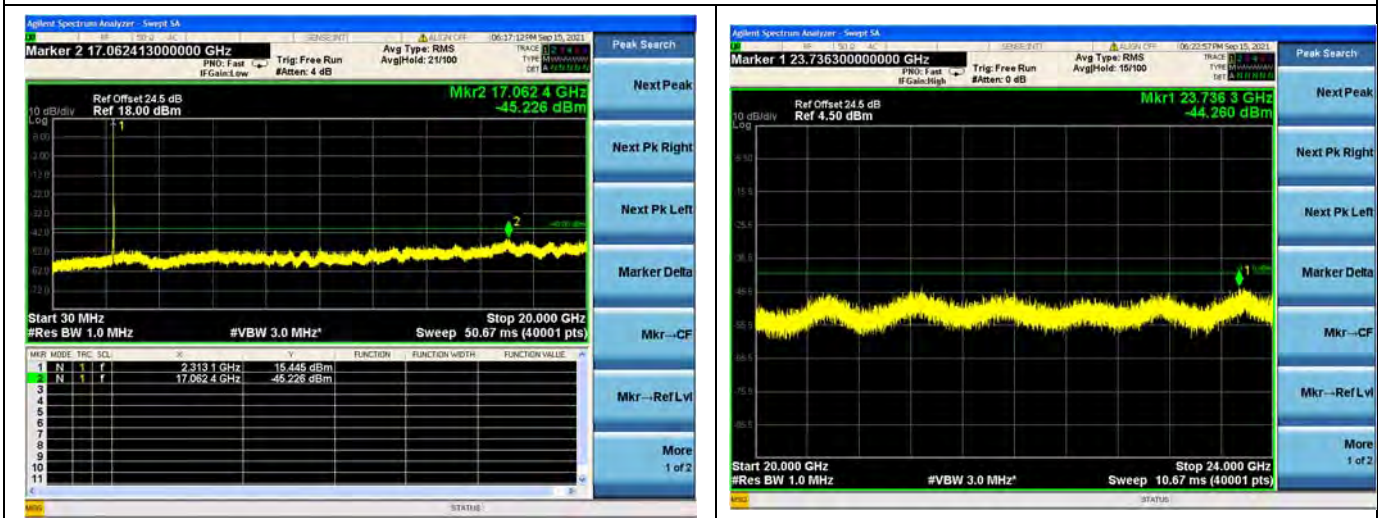

Band 40 / Block A / 5MHz / High CH / 64QAM