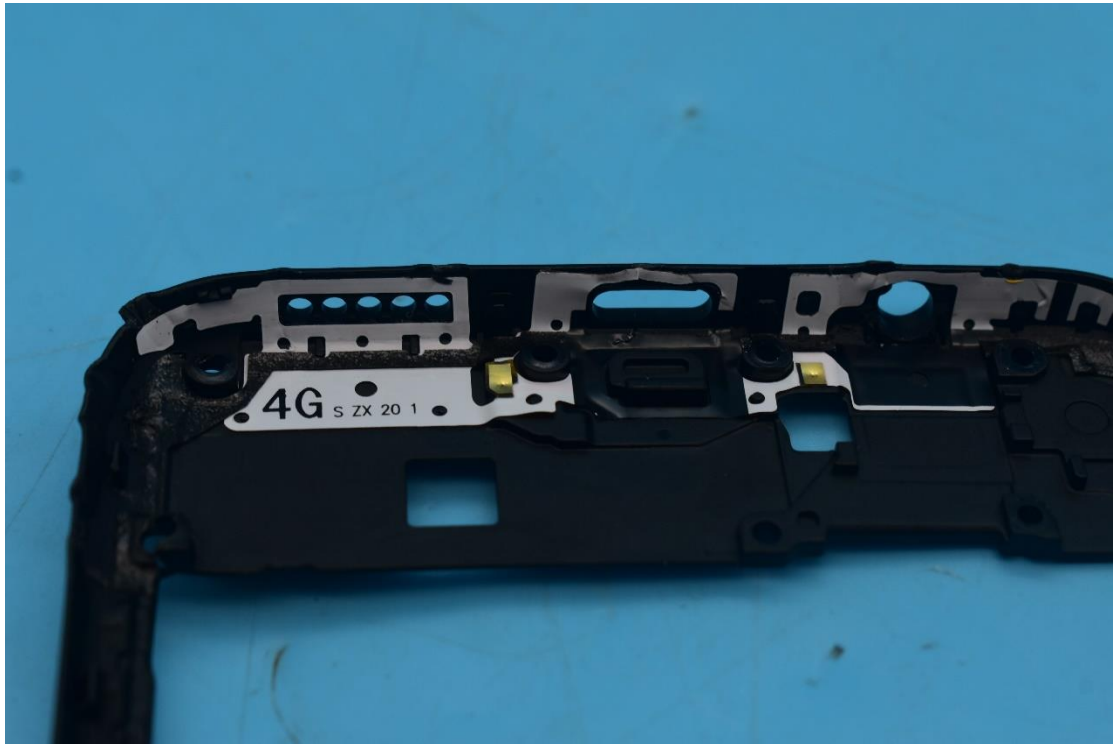

FCC ID:2AM86W-V770

Internal Photos

1. EUT uncover view

2. Antenna view