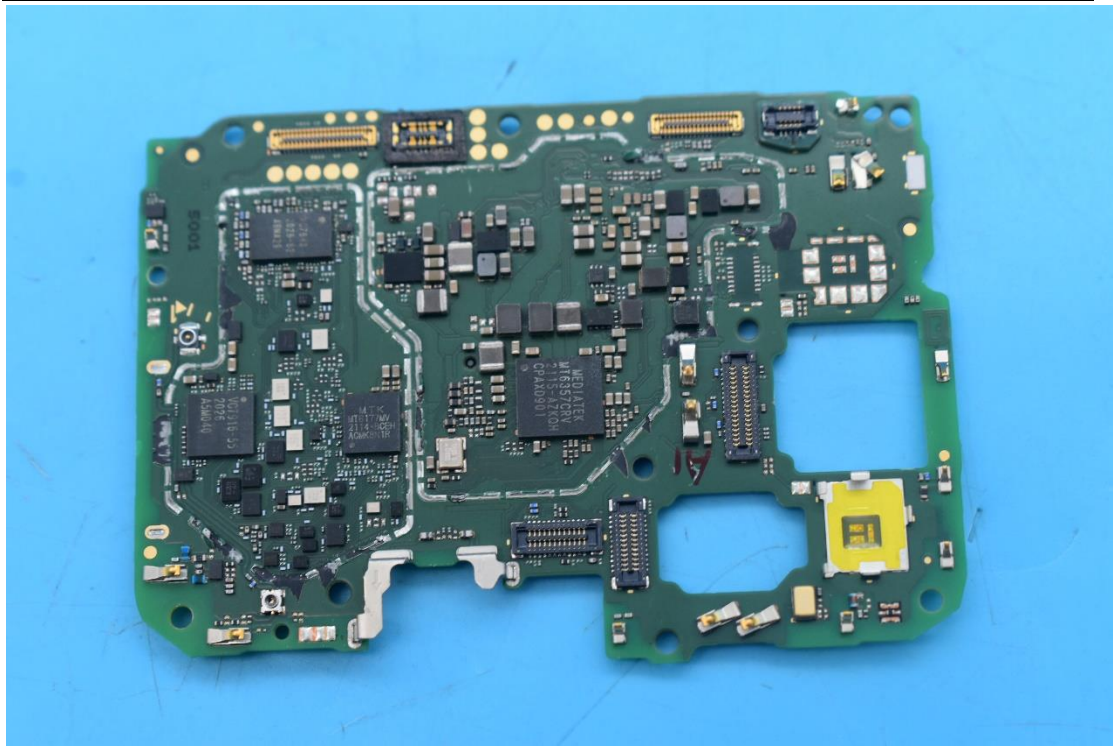

FCC ID:2AM86W-V770

Internal Photos

1. EUT uncover view

2. Antenna view