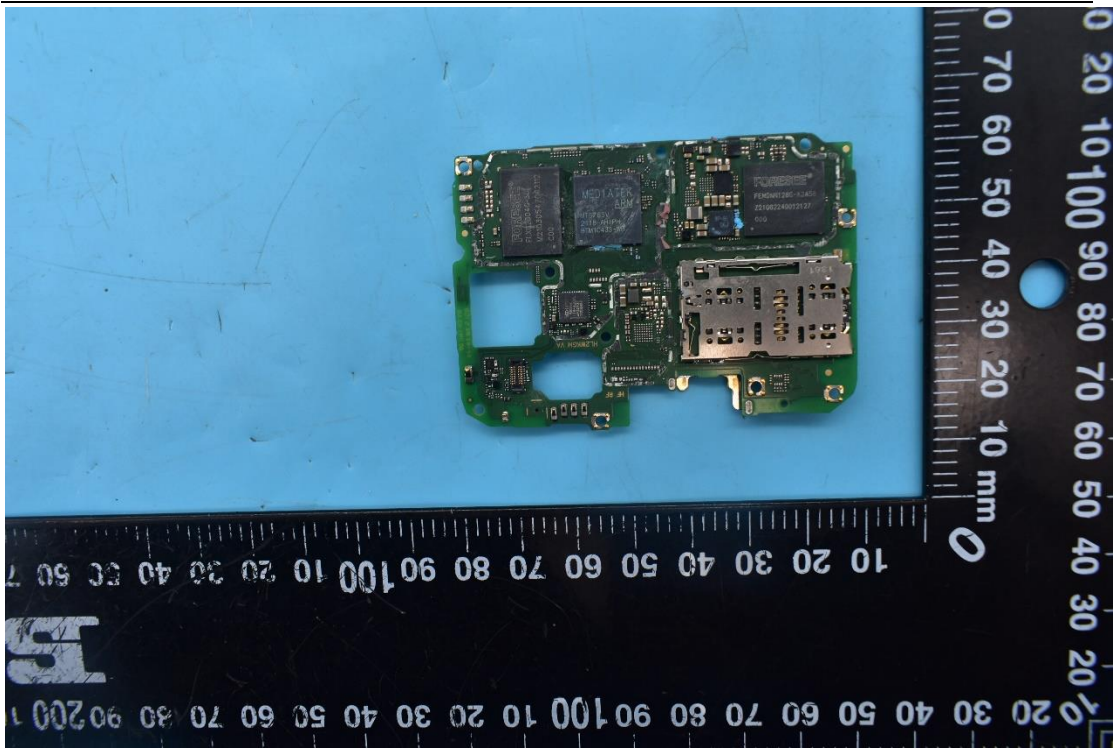

FCC ID:2AM86W-V770

Internal Photos

1. EUT uncover view

2. Antenna view