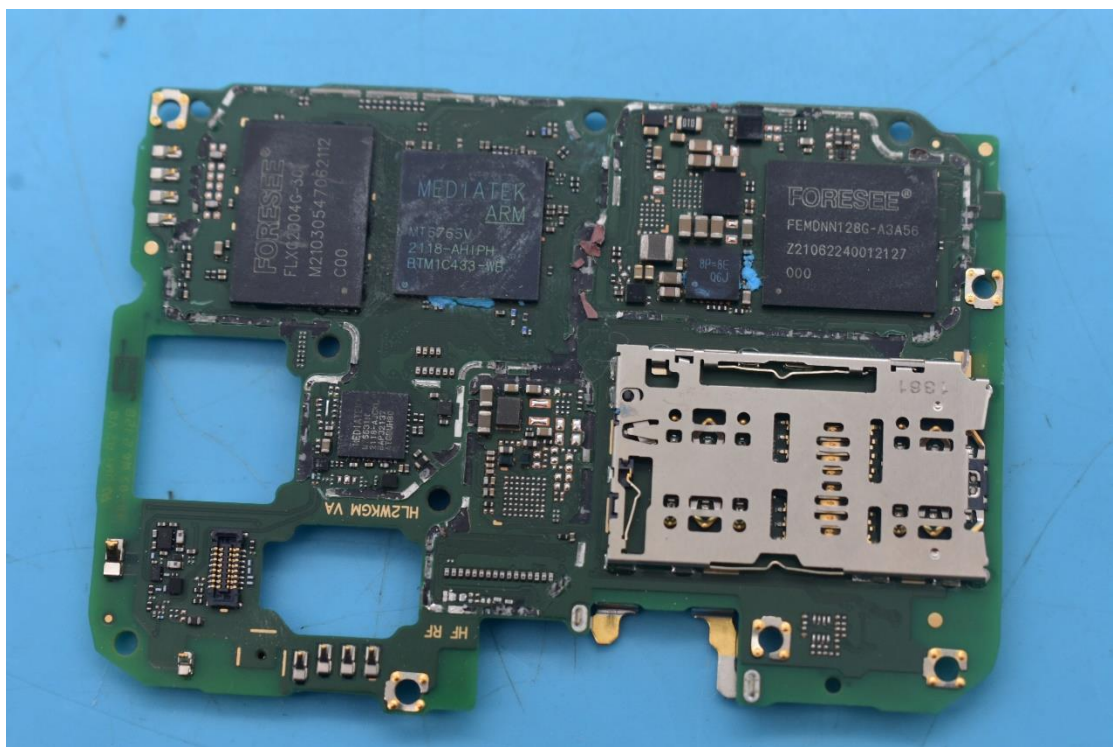

FCC ID:2AM86W-V770

Internal Photos

1. EUT uncover view

2. Antenna view