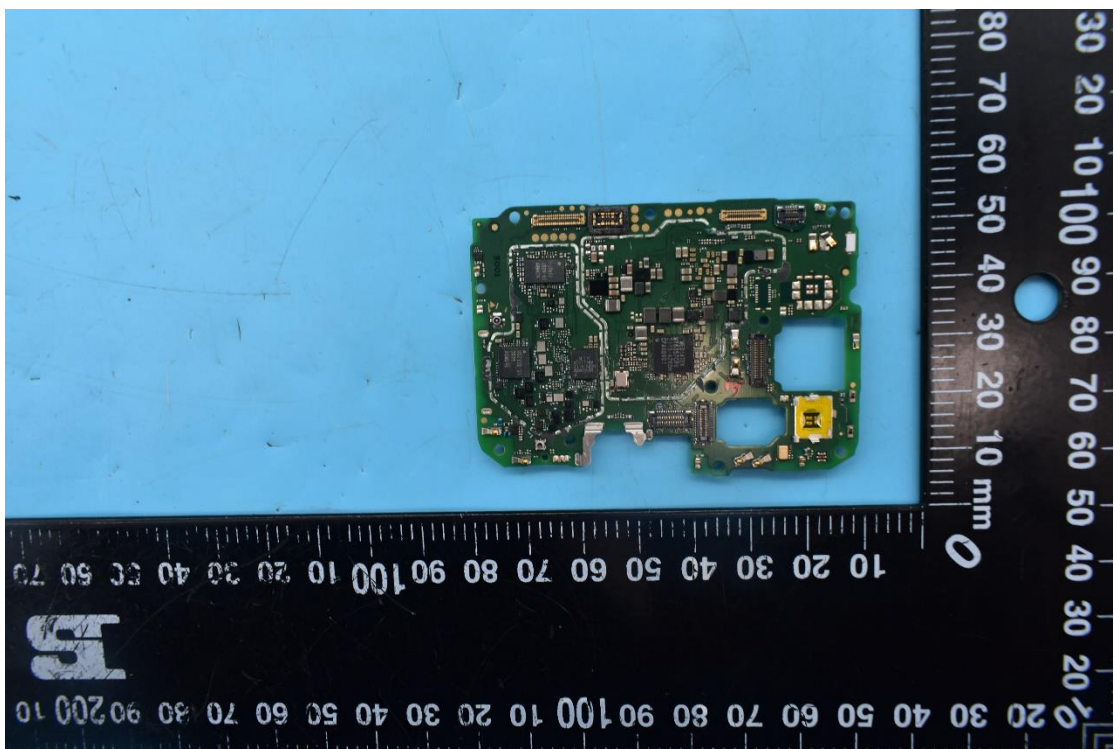

FCC ID:2AM86W-V770

Internal Photos

1. EUT uncover view

2. Antenna view