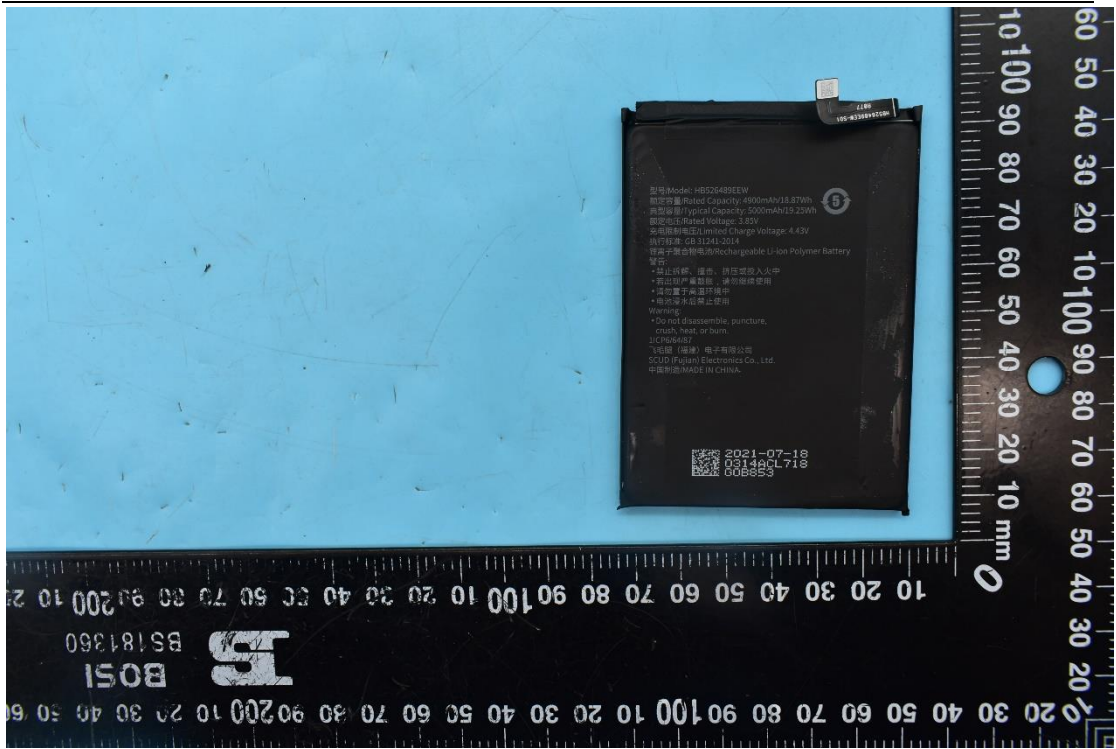

FCC ID:2AM86W-V770

Internal Photos

1. EUT uncover view

2. Antenna view