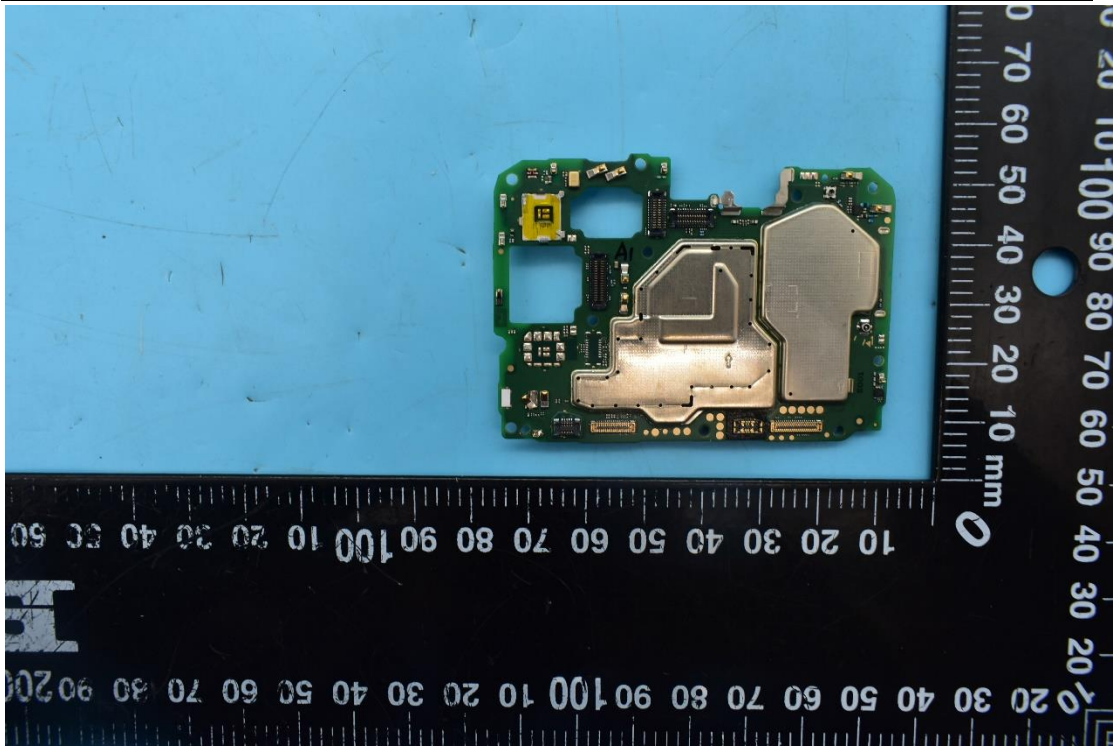

FCC ID:2AM86W-V770

Internal Photos

1. EUT uncover view

2. Antenna view