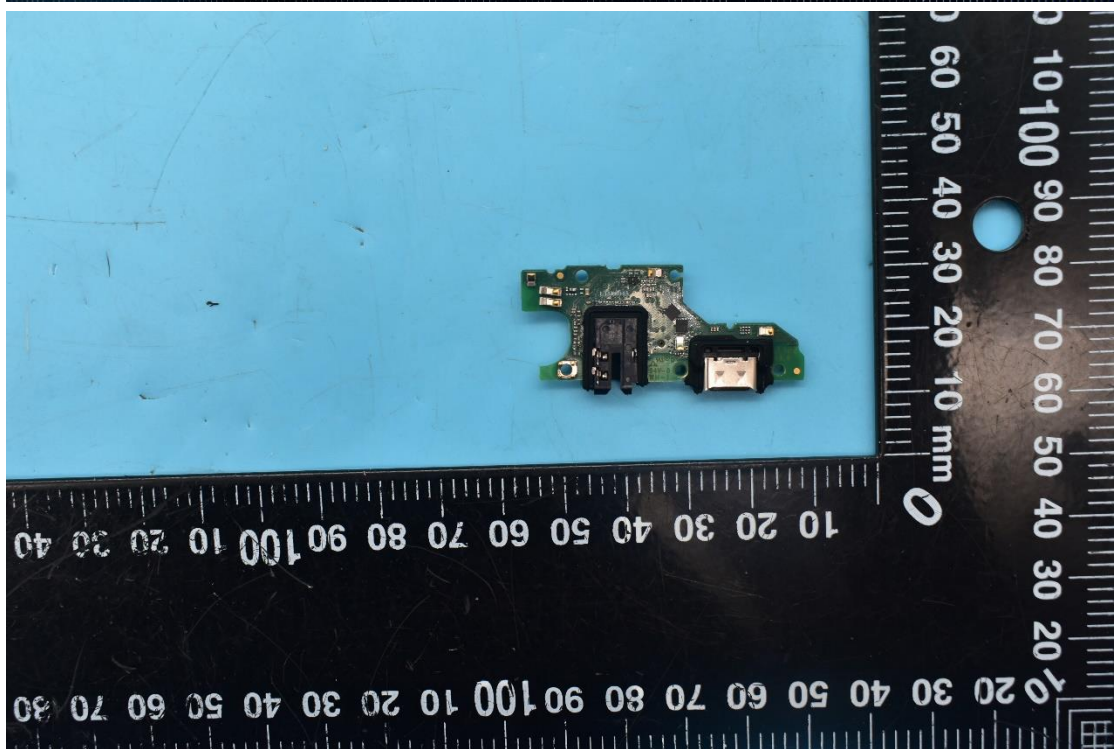

FCC ID:2AM86W-V770

Internal Photos

1. EUT uncover view

2. Antenna view