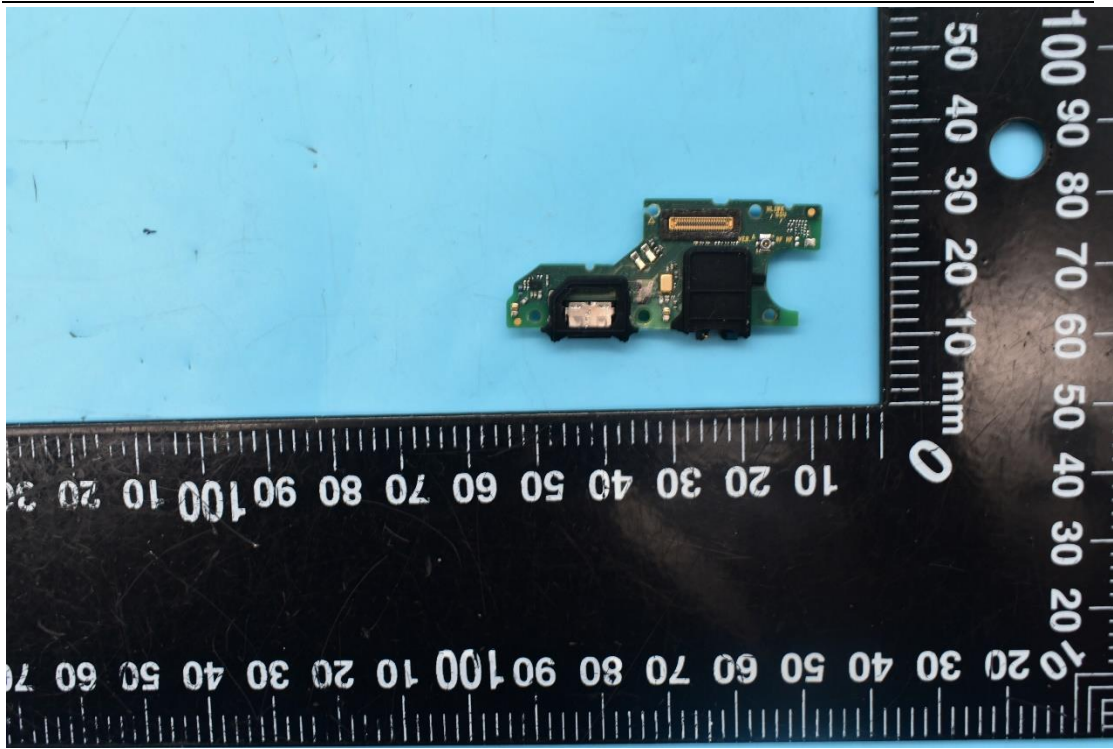

FCC ID:2AM86W-V770

Internal Photos

1. EUT uncover view

2. Antenna view