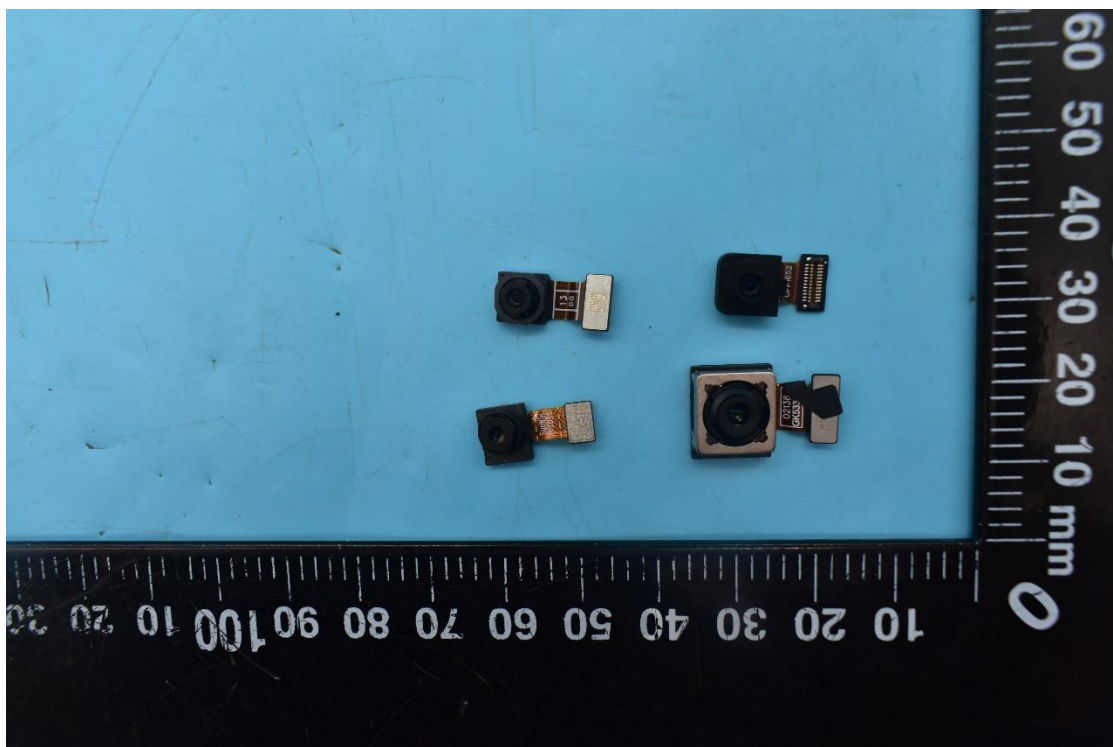

FCC ID:2AM86W-V770

Internal Photos

1. EUT uncover view

2. Antenna view