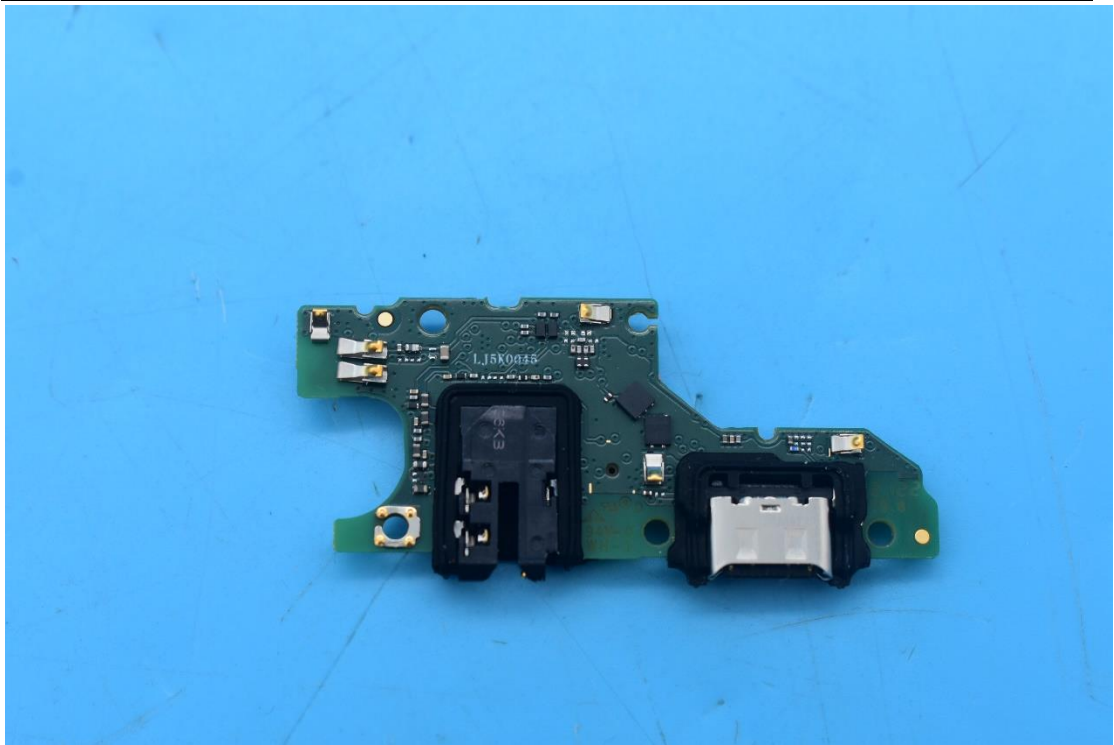

FCC ID:2AM86W-V770

Internal Photos

1. EUT uncover view

2. Antenna view