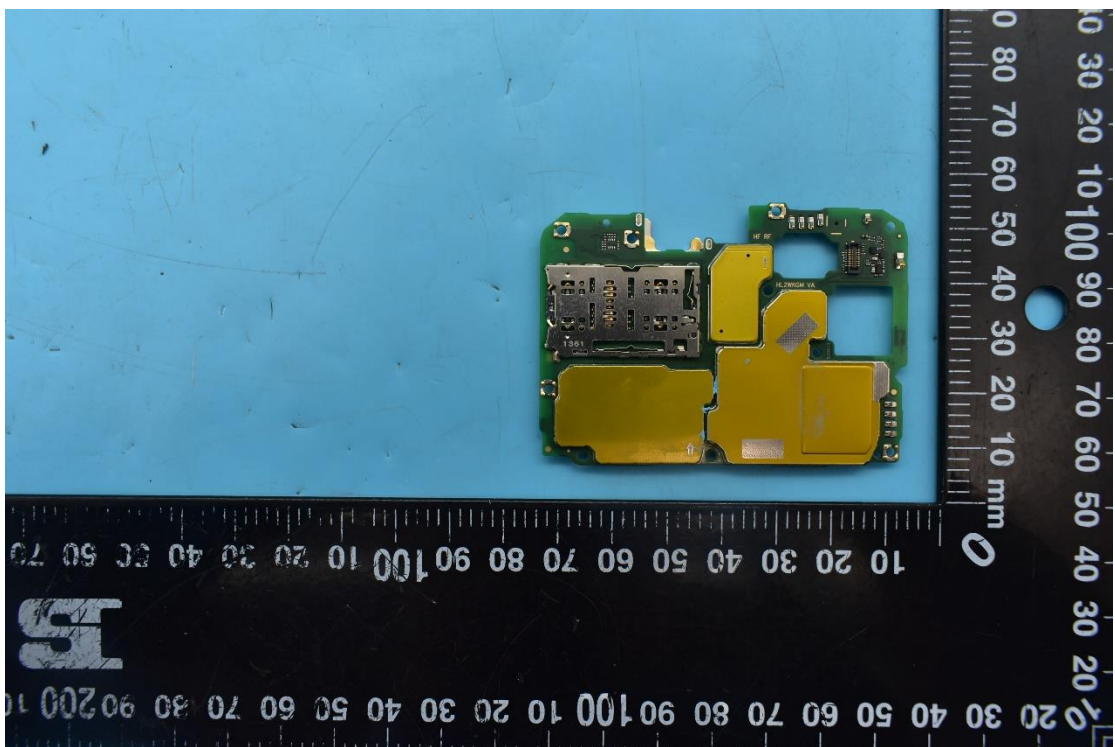

FCC ID:2AM86W-V770

Internal Photos

1. EUT uncover view

2. Antenna view