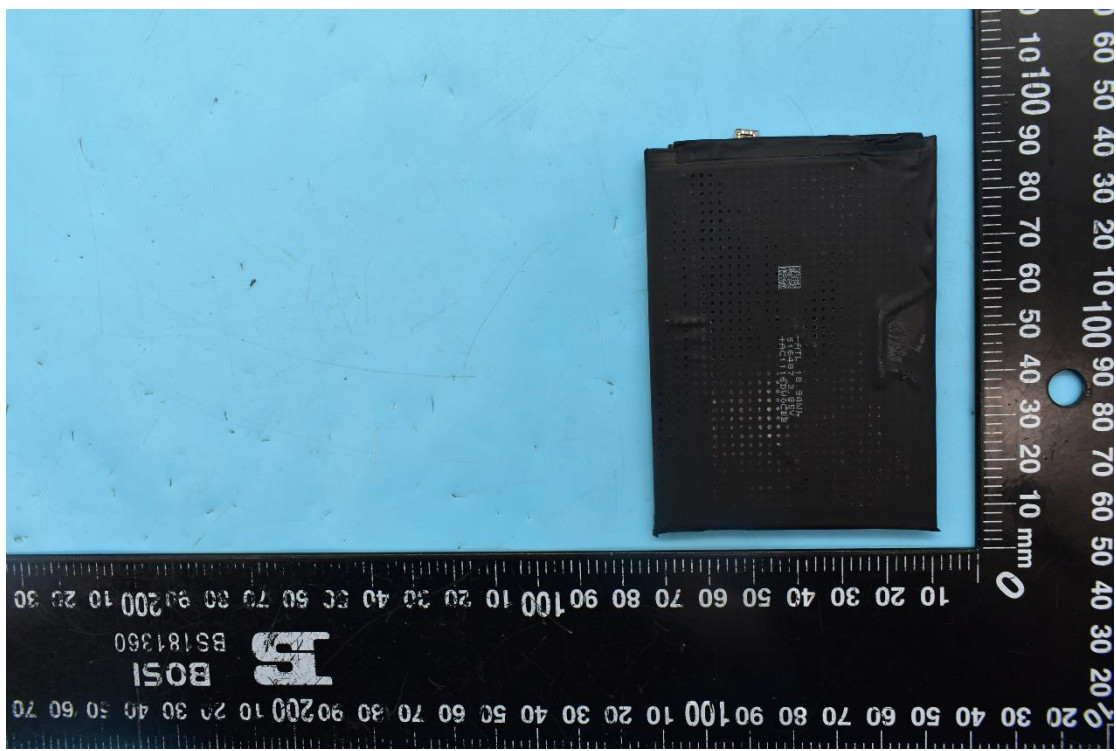

FCC ID:2AM86W-V770

Internal Photos

1. EUT uncover view

2. Antenna view