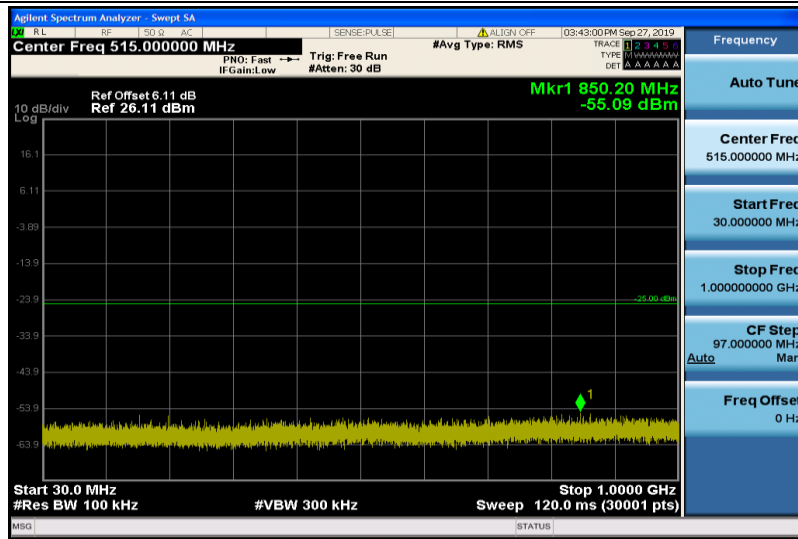

Band7-15MHz-16QAM-21375-1RB#0-30~1000MHz