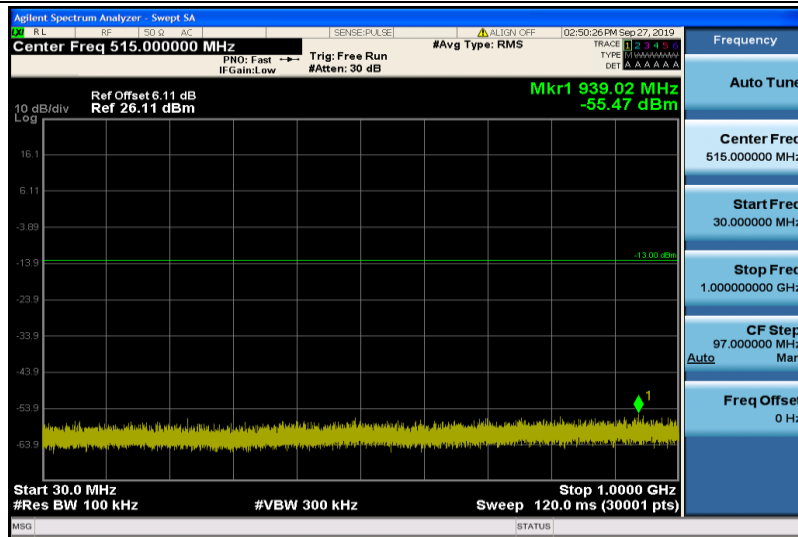

Band4-15MHz-16QAM-20025-1RB#0-1000~26000MHz

Band4-15MHz-16QAM-20175-1RB#0-30~1000MHz

Band4-15MHz-16QAM-20175-1RB#0-1000~26000MHz

Band4-15MHz-16QAM-20325-1RB#0-30~1000MHz

Band4-15MHz-16QAM-20325-1RB#0-1000~26000MHz