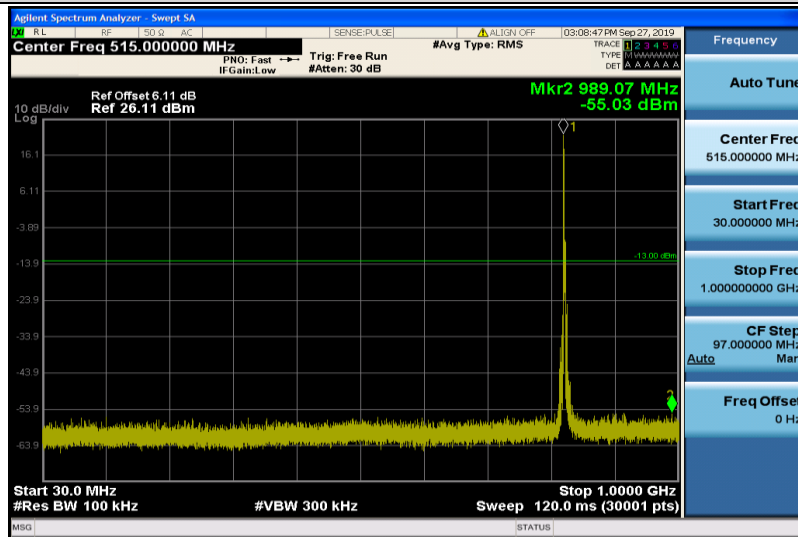

Band5-1.4MHz-16QAM-20525-1RB#0-30~1000MHz

Band5-1.4MHz-16QAM-20525-1RB#0-1000~26000MHz

Band5-1.4MHz-16QAM-20643-1RB#0-30~1000MHz

Band5-1.4MHz-16QAM-20643-1RB#0-1000~26000MHz

Band5-3MHz-QPSK-20415-1RB#0-30~1000MHz