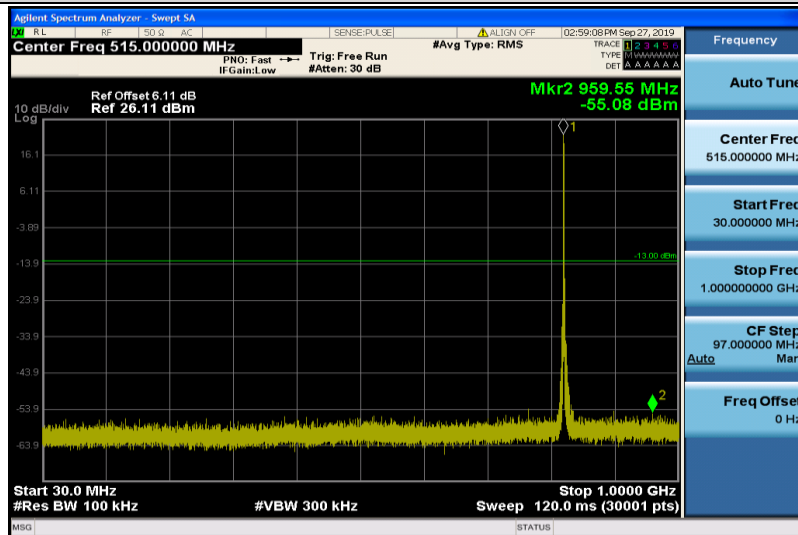

Band5-1.4MHz-QPSK-20643-1RB#0-1000~26000MHz

Band5-1.4MHz-16QAM-20407-1RB#0-30~1000MHz