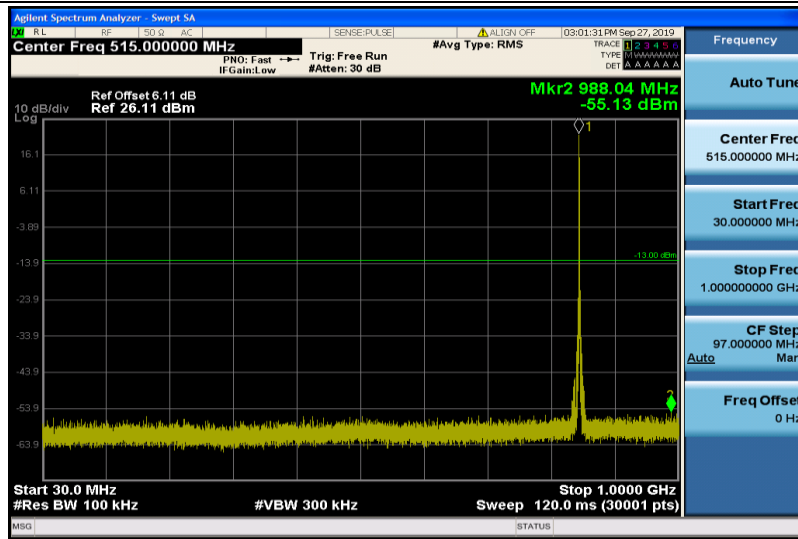

Band5-1.4MHz-16QAM-20525-1RB#0-1000~26000MHz

Band5-1.4MHz-16QAM-20643-1RB#0-30~1000MHz