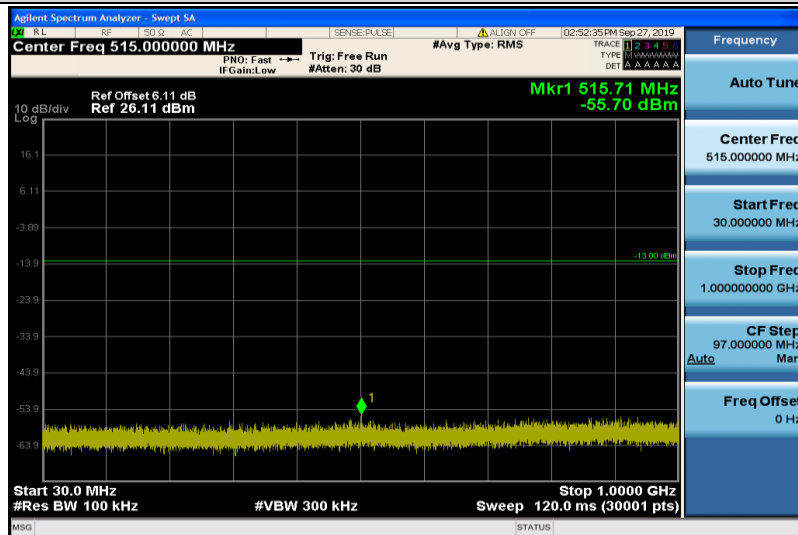

Band4-15MHz-16QAM-20025-1RB#0-1000~26000MHz

Band4-15MHz-16QAM-20175-1RB#0-30~1000MHz

Band4-15MHz-16QAM-20175-1RB#0-1000~26000MHz

Band4-15MHz-16QAM-20325-1RB#0-30~1000MHz

Band4-15MHz-16QAM-20325-1RB#0-1000~26000MHz