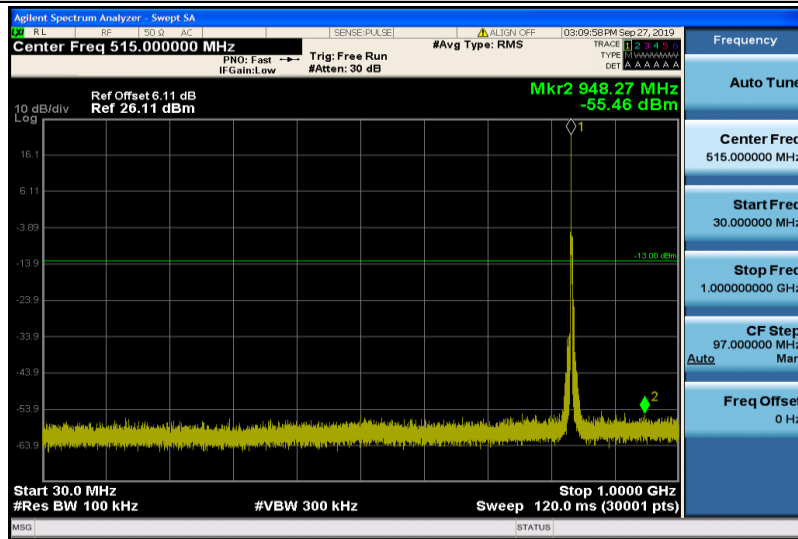

Band5-3MHz-QPSK-20415-1RB#0-1000~26000MHz

Band5-3MHz-QPSK-20525-1RB#0-30~100MHz