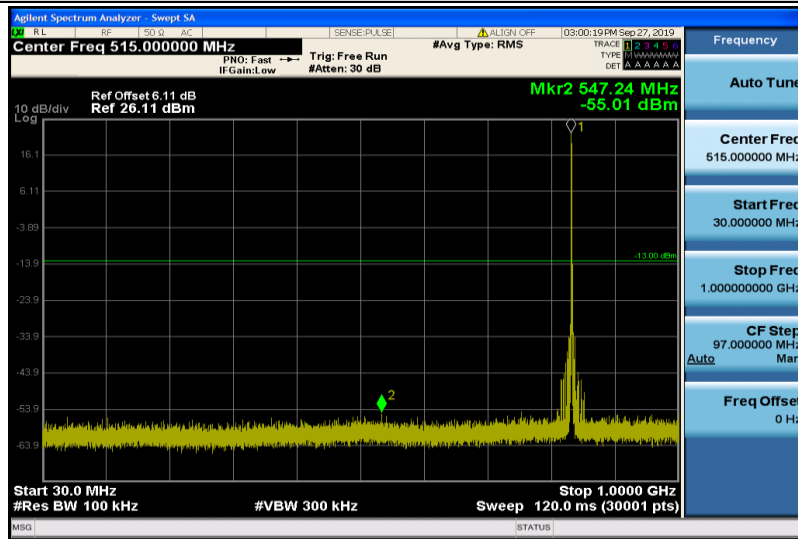

Band5-1.4MHz-QPSK-20525-1RB#0-1000~26000MHz

Band5-1.4MHz-QPSK-20643-1RB#0-30~1000MHz

Band5-1.4MHz-QPSK-20643-1RB#0-1000~26000MHz

Band5-1.4MHz-16QAM-20407-1RB#0-30~1000MHz

Band5-1.4MHz-16QAM-20407-1RB#0-1000~26000MHz