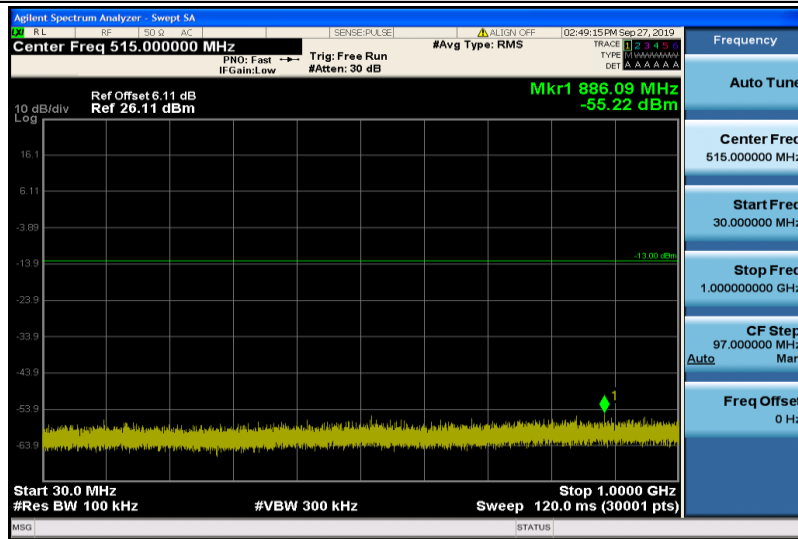

Band4-15MHz-16QAM-20025-1RB#0-1000~26000MHz

Band4-15MHz-16QAM-20175-1RB#0-30~1000MHz

Band4-15MHz-16QAM-20175-1RB#0-1000~26000MHz

Band4-15MHz-16QAM-20325-1RB#0-30~1000MHz

Band4-15MHz-16QAM-20325-1RB#0-1000~26000MHz