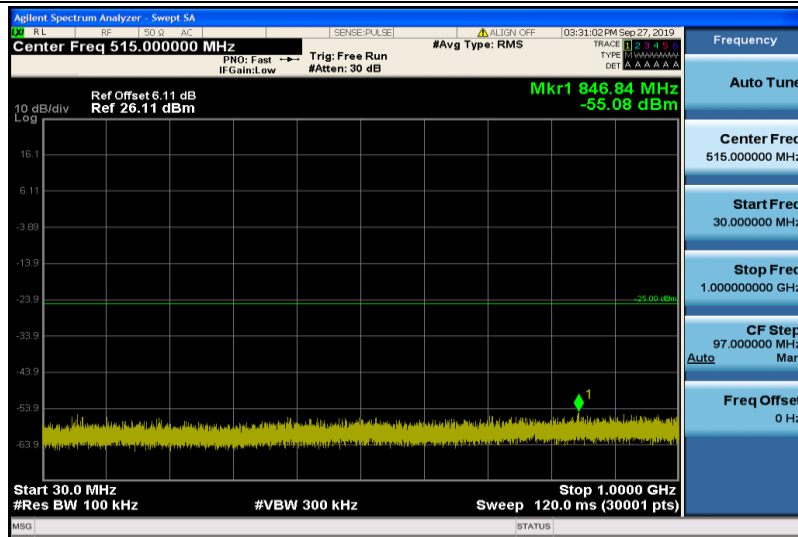

Band7-5MHz-16QAM-21100-1RB#0-1000~26000MHz

Band7-5MHz-16QAM-21425-1RB#0-30~1000MHz