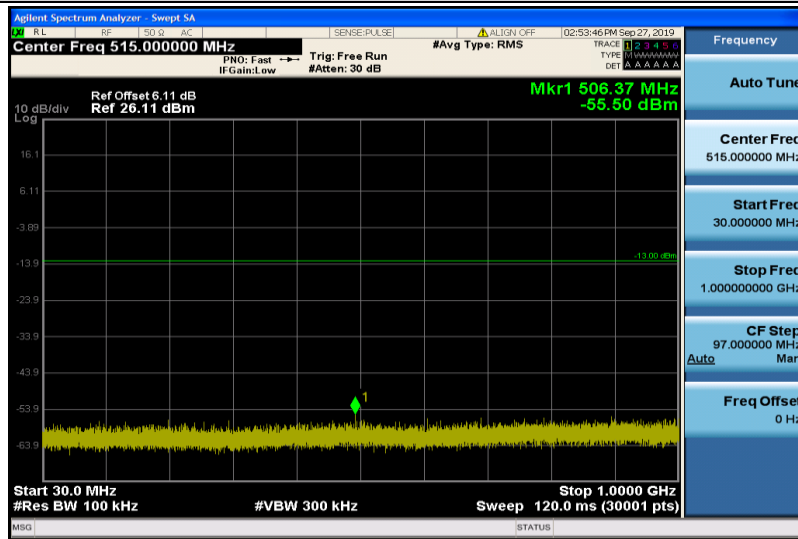

Band4-20MHz-QPSK-20050-1RB#0-1000~26000MHz

Band4-20MHz-QPSK-20175-1RB#0-30~1000MHz