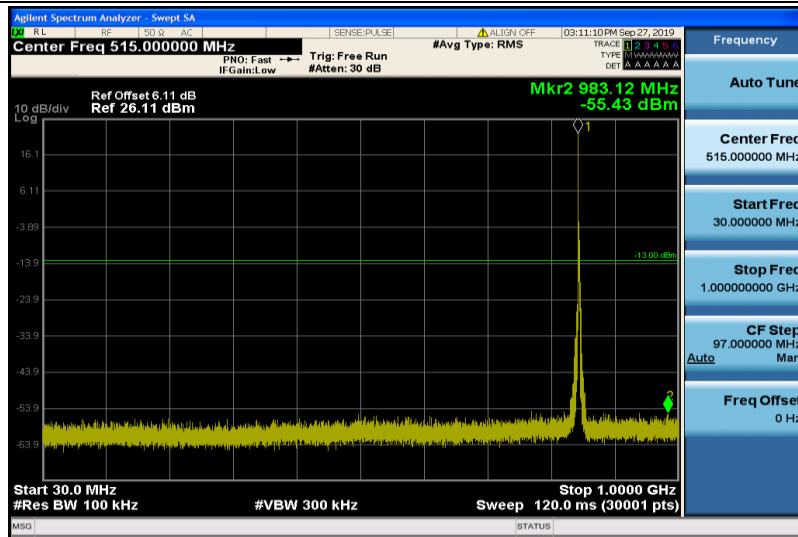

Band5-3MHz-QPSK-20525-1RB#0-1000~26000MHz

Band5-3MHz-QPSK-20635-1RB#0-30~1000MHz