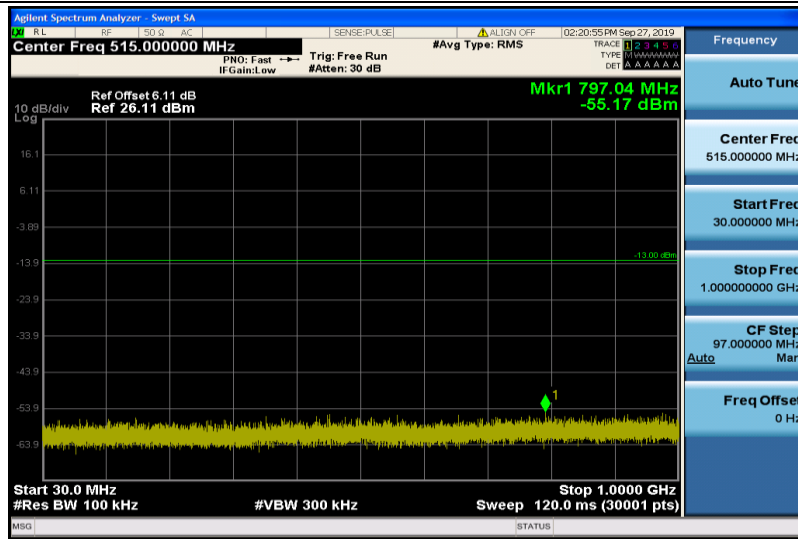

Band4-1.4MHz-16QAM-20175-1RB#0-1000~26000MHz

Band4-1.4MHz-16QAM-20393-1RB#0-30~1000MHz