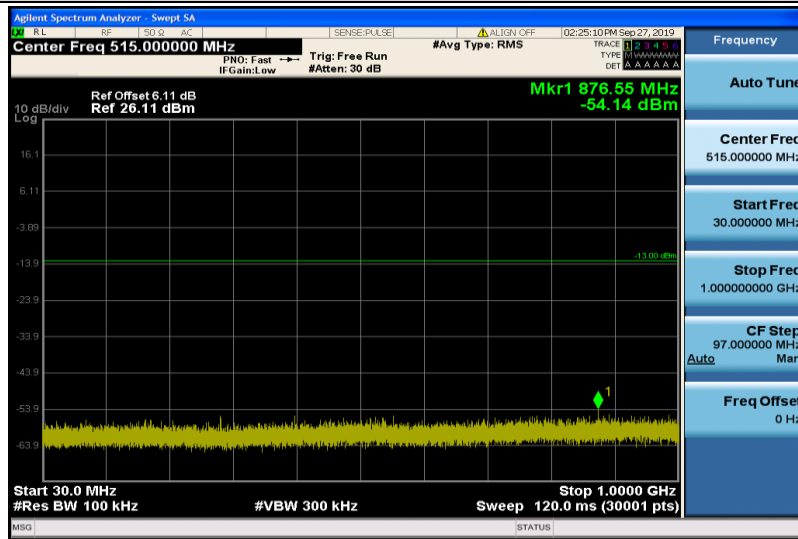

Band4-3MHz-QPSK-19965-1RB#0-1000~26000MHz

Band4-3MHz-QPSK-20175-1RB#0-30~1000MHz