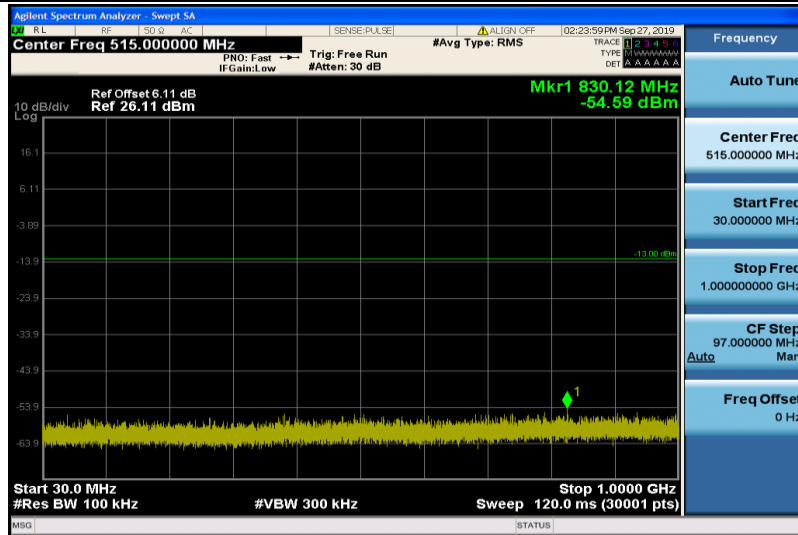

Band4-1.4MHz-16QAM-19957-1RB#0-1000~26000MHz

Band4-1.4MHz-16QAM-20175-1RB#0-30~1000MHz

Band4-1.4MHz-16QAM-20175-1RB#0-1000~26000MHz

Band4-1.4MHz-16QAM-20393-1RB#0-30~1000MHz

Band4-1.4MHz-16QAM-20393-1RB#0-1000~26000MHz