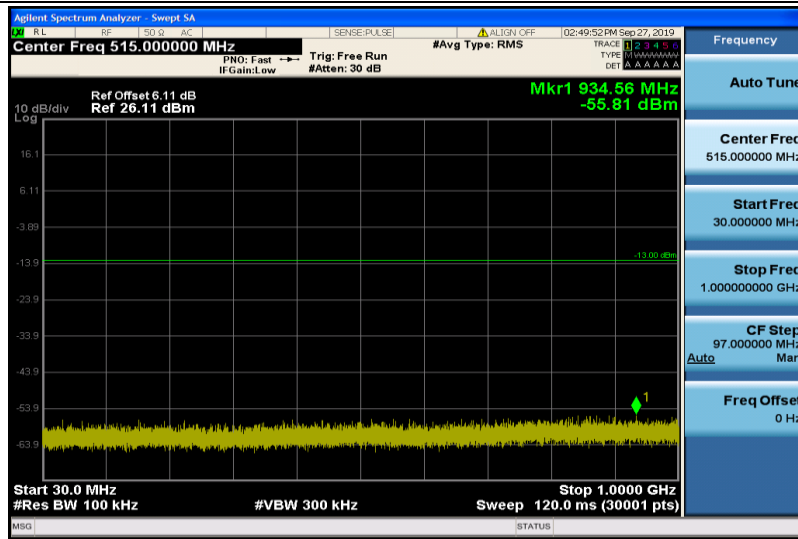

Band4-15MHz-QPSK-20175-1RB#0-1000~26000MHz

Band4-15MHz-QPSK-20325-1RB#0-30~1000MHz