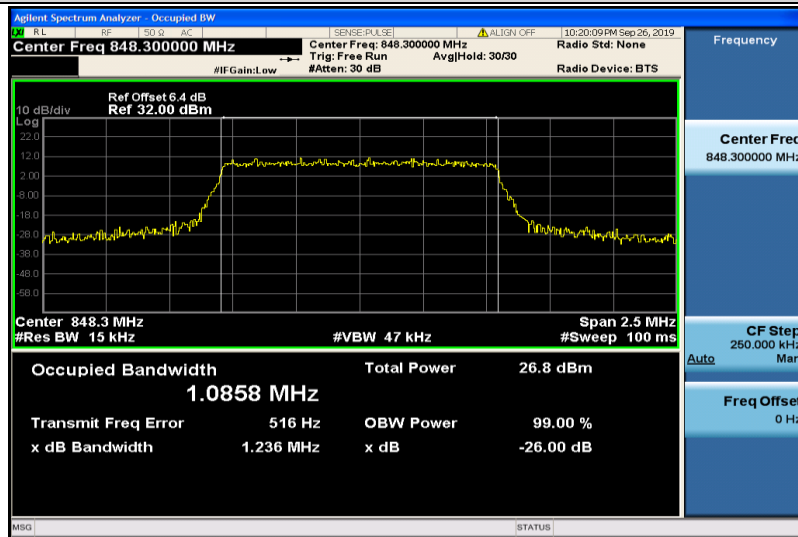

Band5-1.4MHz-QPSK-20407-6RB#0-1.0771

Band5-1.4MHz-QPSK-20525-6RB#0-1.0839

Band5-1.4MHz-QPSK-20643-6RB#0-1.0804

Band5-1.4MHz-16QAM-20407-6RB#0-1.0843

Band5-1.4MHz-16QAM-20525-6RB#0-1.0824

Band5-1.4MHz-16QAM-20643-6RB#0-1.0858