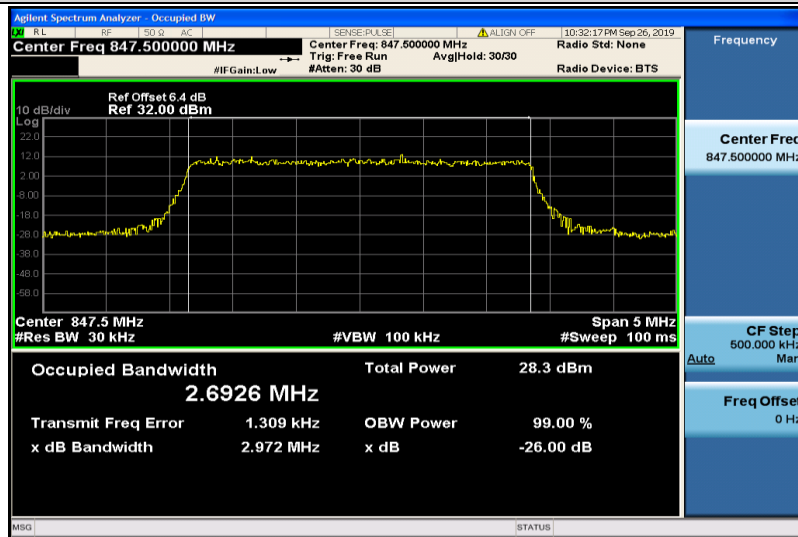

Band5-3MHz-QPSK-20635-15RB#0-2.6926