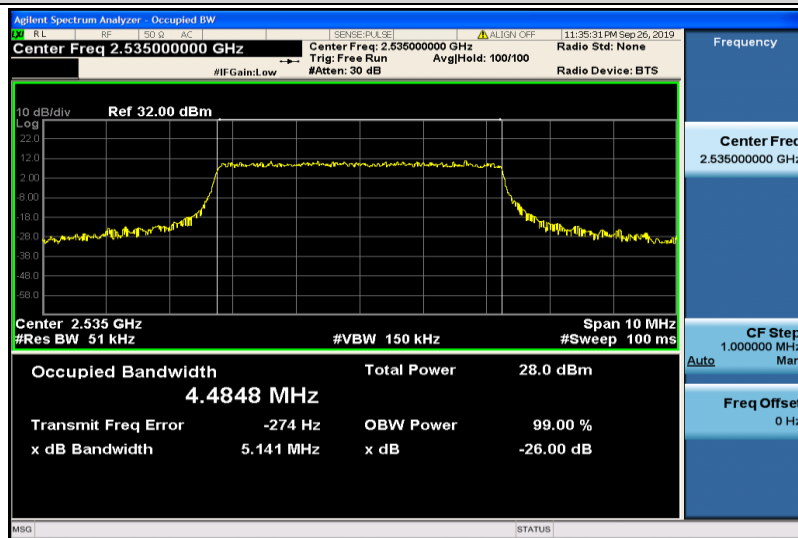

Band7-5MHz-QPSK-20775-25RB#0-4.4890

Band7-5MHz-QPSK-21100-25RB#0-4.4744

Band7-5MHz-QPSK-21425-25RB#0-4.4791

Band7-5MHz-16QAM-20775-25RB#0-4.4808

Band7-5MHz-16QAM-21100-25RB#0-4.4848

Band7-5MHz-16QAM-21425-25RB#0-4.4853