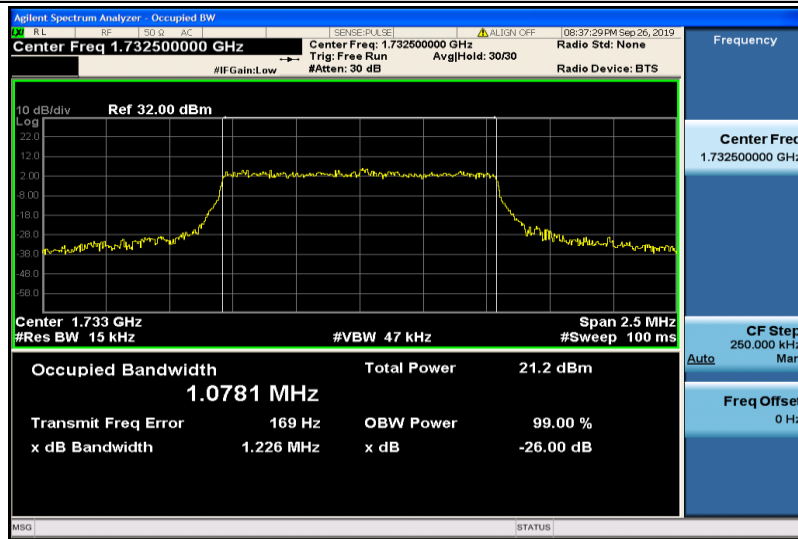

Band4-1.4MHz-QPSK-19957-6RB#0-1.0836

Band4-1.4MHz-QPSK-20175-6RB#0-1.0800

Band4-1.4MHz-QPSK-20393-6RB#0-1.0826

Band4-1.4MHz-16QAM-19957-6RB#0-1.0817

Band4-1.4MHz-16QAM-20175-6RB#0-1.0781

Band4-1.4MHz-16QAM-20393-6RB#0-1.0823