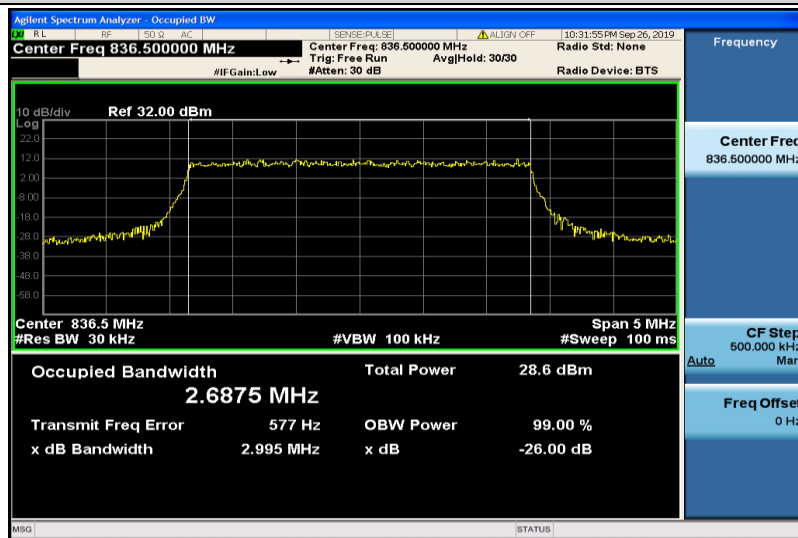

Band5-3MHz-QPSK-20525-15RB#0-2.6875