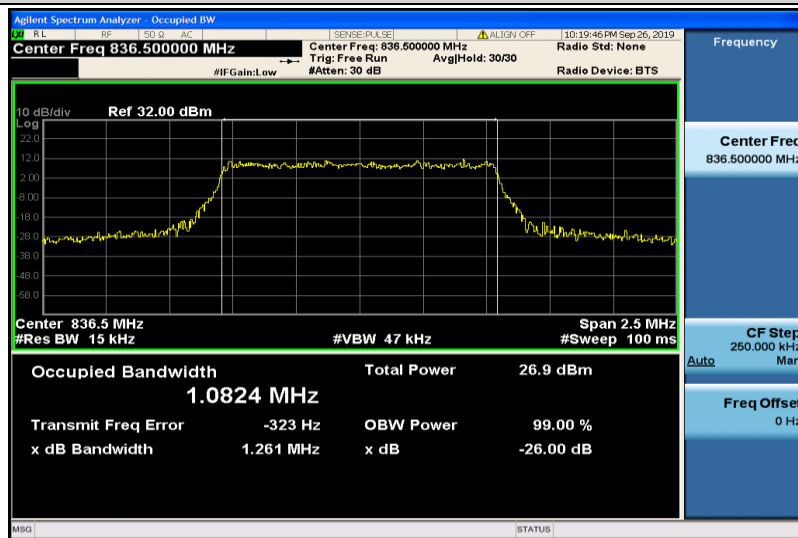

Band5-1.4MHz-QPSK-20407-6RB#0-1.0771

Band5-1.4MHz-QPSK-20525-6RB#0-1.0839

Band5-1.4MHz-QPSK-20643-6RB#0-1.0804

Band5-1.4MHz-16QAM-20407-6RB#0-1.0843

Band5-1.4MHz-16QAM-20525-6RB#0-1.0824

Band5-1.4MHz-16QAM-20643-6RB#0-1.0858