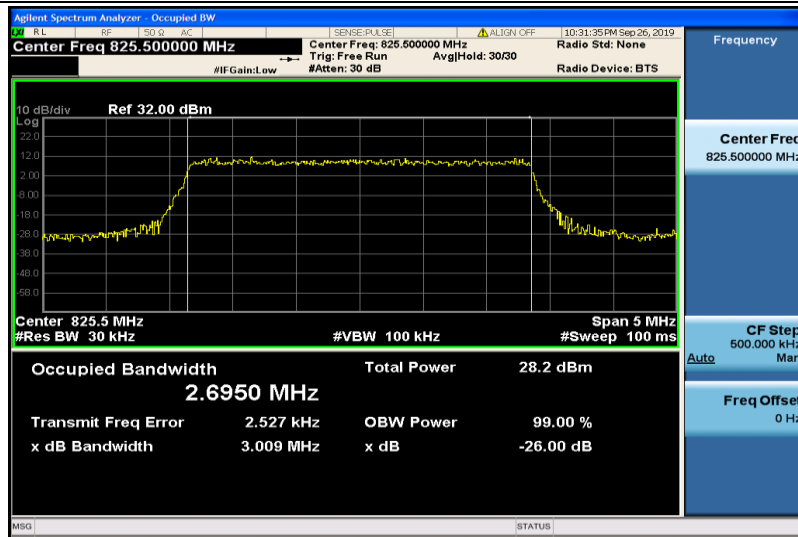

Band5-1.4MHz-QPSK-20407-6RB#0-1.0771

Band5-1.4MHz-QPSK-20525-6RB#0-1.0839

Band5-1.4MHz-QPSK-20643-6RB#0-1.0804

Band5-1.4MHz-16QAM-20407-6RB#0-1.0843

Band5-1.4MHz-16QAM-20525-6RB#0-1.0824

Band5-1.4MHz-16QAM-20643-6RB#0-1.0858