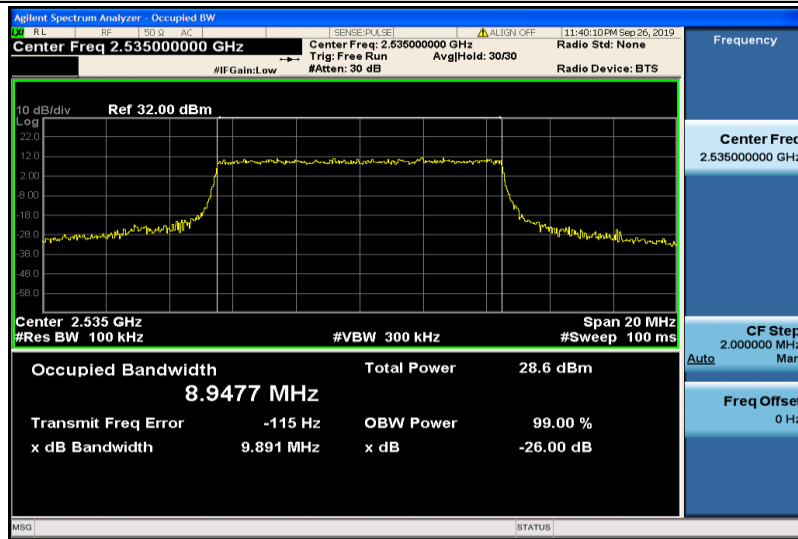

Band7-10MHz-QPSK-21100-50RB#0-8.9477