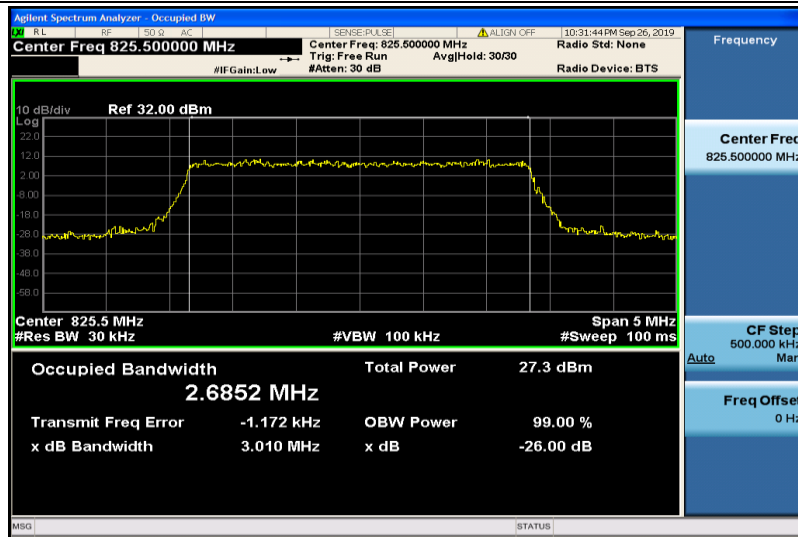

Band5-3MHz-16QAM-20415-15RB#0-2.6852