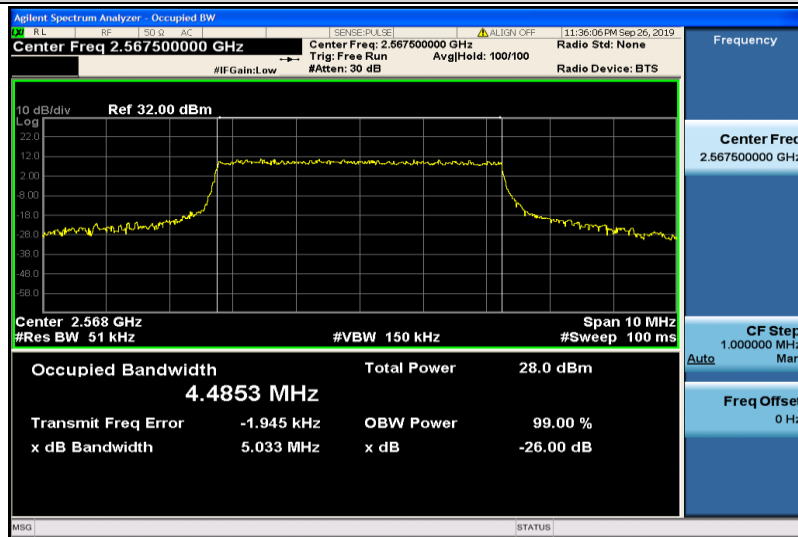

Band7-5MHz-QPSK-20775-25RB#0-4.4890

Band7-5MHz-QPSK-21100-25RB#0-4.4744

Band7-5MHz-QPSK-21425-25RB#0-4.4791

Band7-5MHz-16QAM-20775-25RB#0-4.4808

Band7-5MHz-16QAM-21100-25RB#0-4.4848

Band7-5MHz-16QAM-21425-25RB#0-4.4853