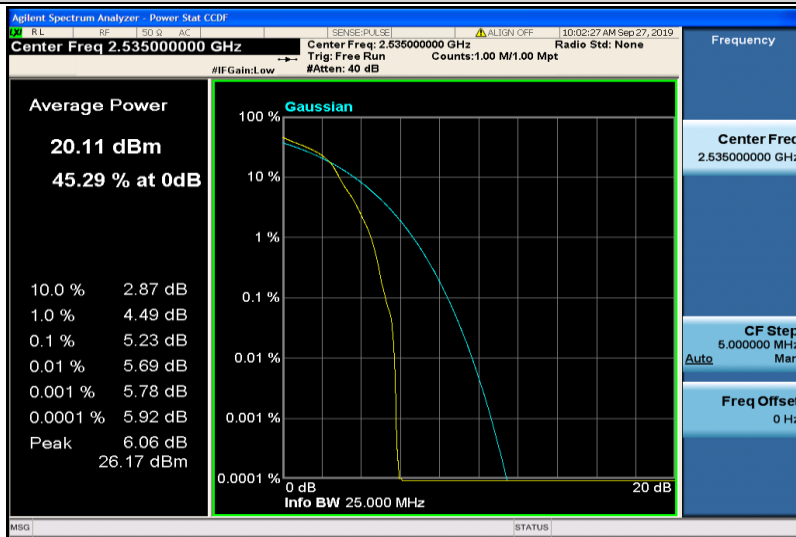

Band7-20MHz-16QAM-21100-1RB#0