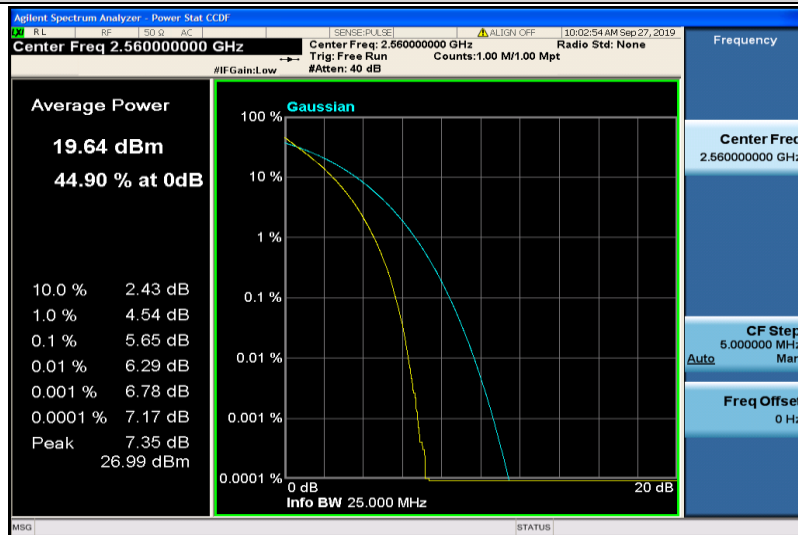

Band7-20MHz-QPSK-21350-100RB#0