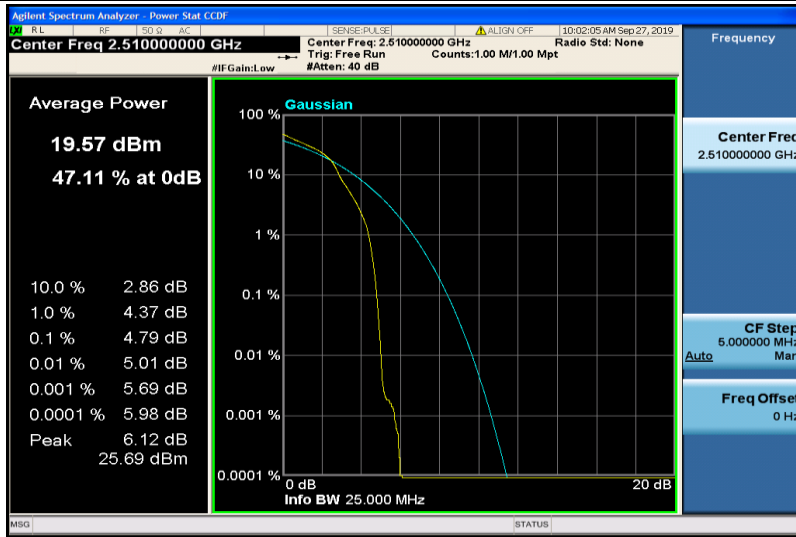

Band7-20MHz-16QAM-20850-1RB#0