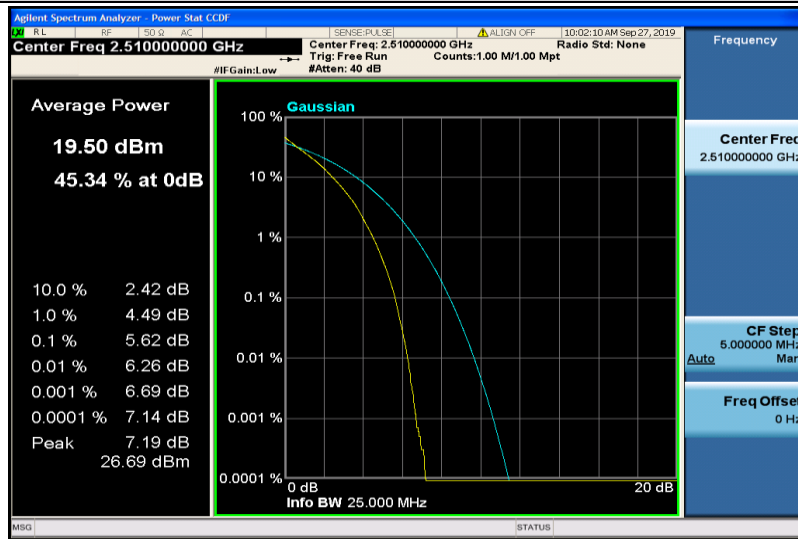

Band7-15MHz-16QAM-21100-1RB#0

Band7-15MHz-16QAM-21100-75RB#0

Band7-15MHz-16QAM-21375-1RB#0

Band7-15MHz-16QAM-21375-75RB#0

Band7-20MHz-QPSK-20850-1RB#0

Band7-20MHz-QPSK-20850-100RB#0

Band7-20MHz-QPSK-21100-1RB#0