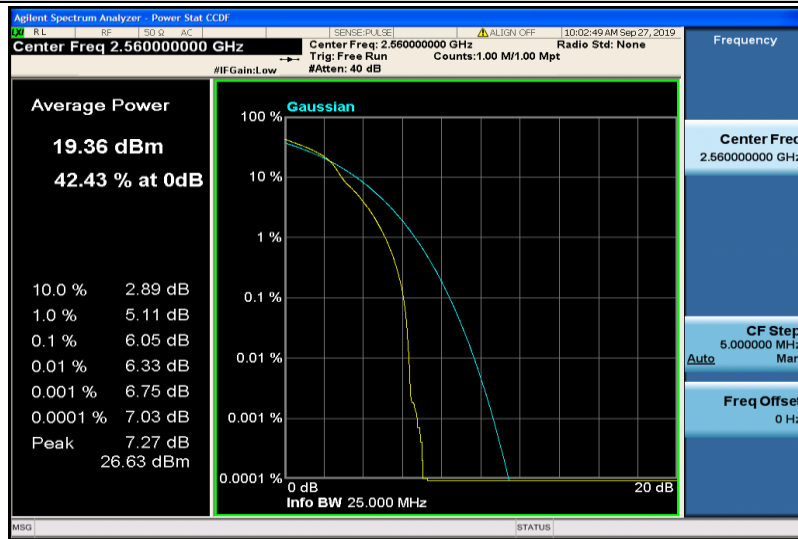

Band7-20MHz-16QAM-21350-1RB#0

Band7-20MHz-16QAM-21350-100RB#0

Appendix C: 26dB Bandwidth and Occupied Bandwidth

Test Result

| Band | Bandwidth | Modulation | Channel | RB Configuration | Occupied Bandwidth (MHz) | 26dB Bandwidth (MHz) | Verdict |
|-------|-----------|------------|---------|------------------|--------------------------|----------------------|---------|
| Band2 | 1.4MHz | QPSK | 18607 | 6RB#0 | 1.0831 | 1.264 | PASS |
| Band2 | 1.4MHz | QPSK | 18900 | 6RB#0 | 1.0849 | 1.241 | PASS |
| Band2 | 1.4MHz | QPSK | 19193 | 6RB#0 | 1.0810 | 1.254 | PASS |
| Band2 | 1.4MHz | 16QAM | 18607 | 6RB#0 | 1.0820 | 1.263 | PASS |
| Band2 | 1.4MHz | 16QAM | 18900 | 6RB#0 | 1.0826 | 1.233 | PASS |
| Band2 | 1.4MHz | 16QAM | 19193 | 6RB#0 | 1.0834 | 1.234 | PASS |
| Band2 | 3MHz | QPSK | 18615 | 15RB#0 | 2.6895 | 2.997 | PASS |
| Band2 | 3MHz | QPSK | 18900 | 15RB#0 | 2.6903 | 2.994 | PASS |
| Band2 | 3MHz | QPSK | 19185 | 15RB#0 | 2.6929 | 2.989 | PASS |
| Band2 | 3MHz | 16QAM | 18615 | 15RB#0 | 2.6883 | 2.998 | PASS |
| Band2 | 3MHz | 16QAM | 18900 | 15RB#0 | 2.6926 | 3.025 | PASS |
| Band2 | 3MHz | 16QAM | 19185 | 15RB#0 | 2.6861 | 3.025 | PASS |
| Band2 | 5MHz | QPSK | 18625 | 25RB#0 | 4.4891 | 5.085 | PASS |
| Band2 | 5MHz | QPSK | 18900 | 25RB#0 | 4.4780 | 5.171 | PASS |
| Band2 | 5MHz | QPSK | 19175 | 25RB#0 | 4.4837 | 4.972 | PASS |
| Band2 | 5MHz | 16QAM | 18625 | 25RB#0 | 4.4801 | 4.989 | PASS |
| Band2 | 5MHz | 16QAM | 18900 | 25RB#0 | 4.4855 | 5.204 | PASS |
| Band2 | 5MHz | 16QAM | 19175 | 25RB#0 | 4.4861 | 5.044 | PASS |
| Band2 | 10MHz | QPSK | 18650 | 50RB#0 | 8.9478 | 9.839 | PASS |
| Band2 | 10MHz | QPSK | 18900 | 50RB#0 | 8.9534 | 9.800 | PASS |
| Band2 | 10MHz | QPSK | 19150 | 50RB#0 | 8.9720 | 9.809 | PASS |
| Band2 | 10MHz | 16QAM | 18650 | 50RB#0 | 8.9588 | 10.13 | PASS |
| Band2 | 10MHz | 16QAM | 18900 | 50RB#0 | 8.9595 | 9.872 | PASS |
| Band2 | 10MHz | 16QAM | 19150 | 50RB#0 | 8.9513 | 9.847 | PASS |
| Band2 | 15MHz | QPSK | 18675 | 75RB#0 | 13.444 | 15.18 | PASS |
| Band2 | 15MHz | QPSK | 18900 | 75RB#0 | 13.408 | 15.05 | PASS |
| Band2 | 15MHz | QPSK | 19125 | 75RB#0 | 13.433 | 14.85 | PASS |
| Band2 | 15MHz | 16QAM | 18675 | 75RB#0 | 13.444 | 14.56 | PASS |
| Band2 | 15MHz | 16QAM | 18900 | 75RB#0 | 13.461 | 14.86 | PASS |
| Band2 | 15MHz | 16QAM | 19125 | 75RB#0 | 13.419 | 14.76 | PASS |
| Band2 | 20MHz | QPSK | 18700 | 100RB#0 | 17.922 | 19.71 | PASS |
| Band2 | 20MHz | QPSK | 18900 | 100RB#0 | 17.924 | 19.52 | PASS |
| Band2 | 20MHz | QPSK | 19100 | 100RB#0 | 17.892 | 19.48 | PASS |
| Band2 | 20MHz | 16QAM | 18700 | 100RB#0 | 17.898 | 19.64 | PASS |
| Band2 | 20MHz | 16QAM | 18900 | 100RB#0 | 17.936 | 19.73 | PASS |