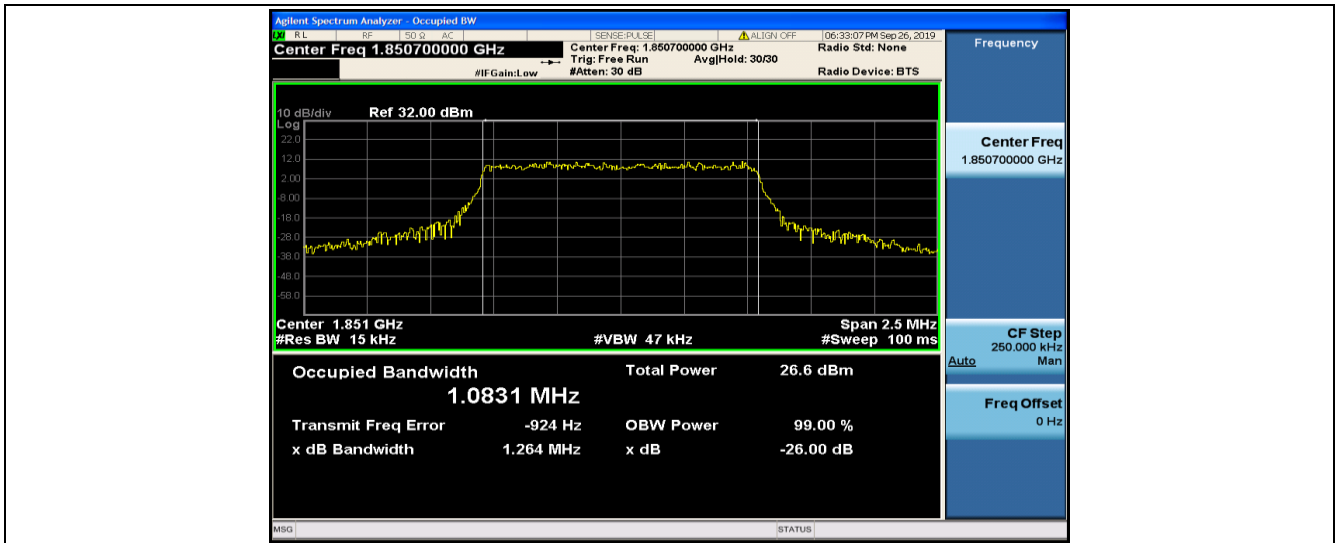

Test Graphs

Band2-1.4MHz-QPSK-18607-6RB#0-1.0831