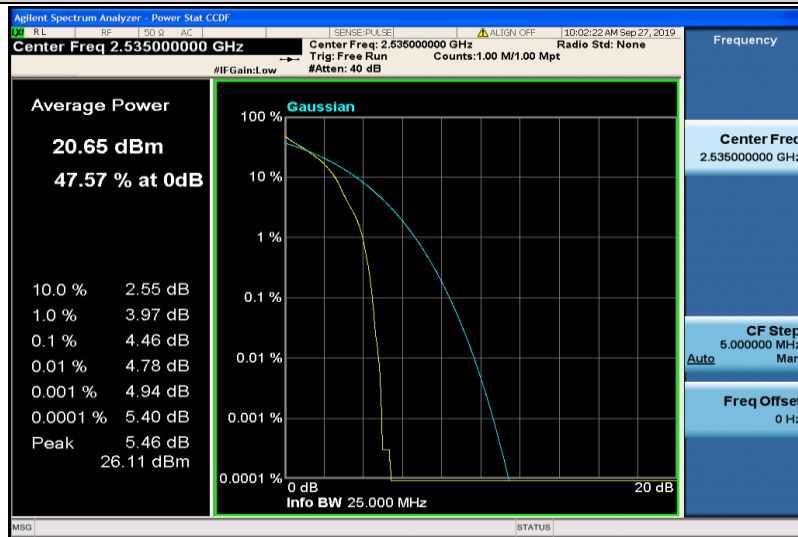

Band7-15MHz-16QAM-21100-1RB#0

Band7-15MHz-16QAM-21100-75RB#0

Band7-15MHz-16QAM-21375-1RB#0

Band7-15MHz-16QAM-21375-75RB#0

Band7-20MHz-QPSK-20850-1RB#0

Band7-20MHz-QPSK-20850-100RB#0

Band7-20MHz-QPSK-21100-1RB#0