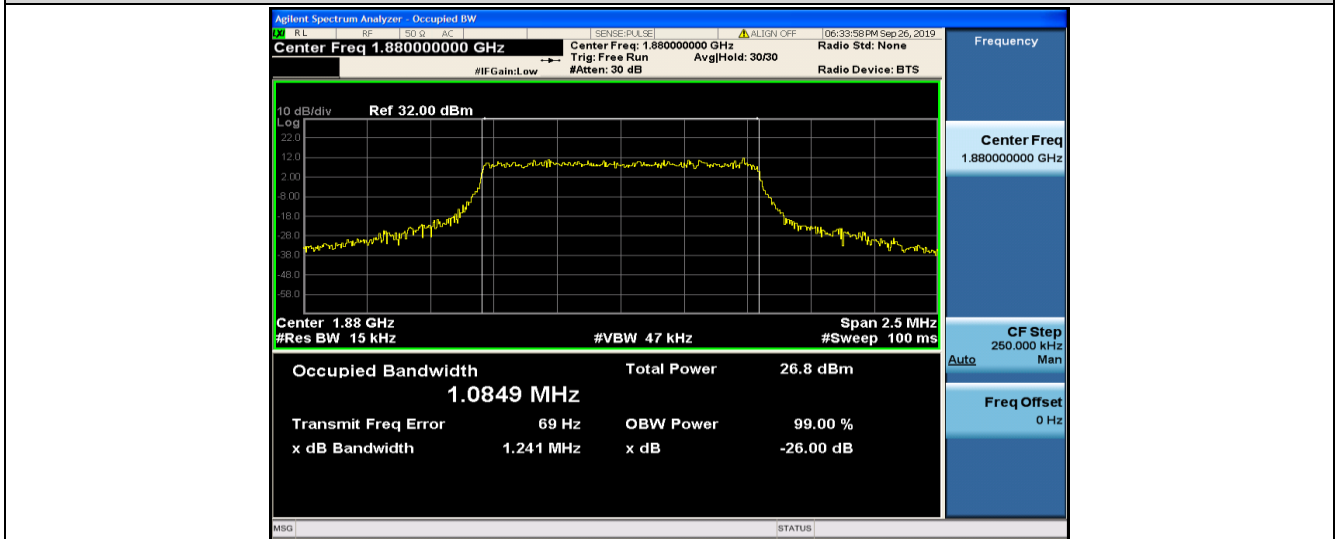

Band2-1.4MHz-QPSK-18900-6RB#0-1.0849