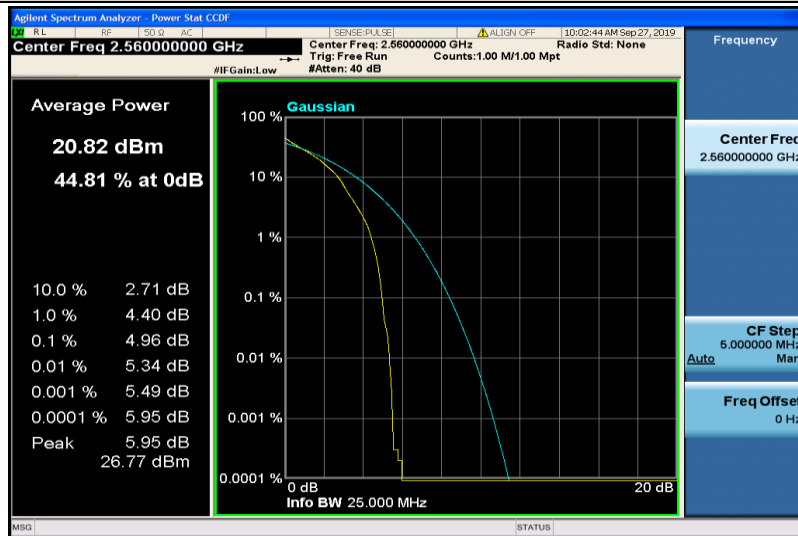

Band7-20MHz-QPSK-21350-1RB#0