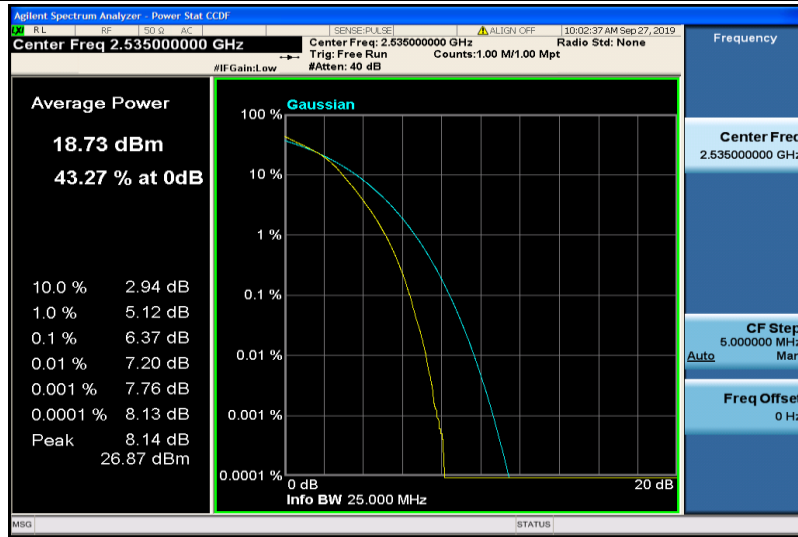

Band7-20MHz-16QAM-21100-100RB#0