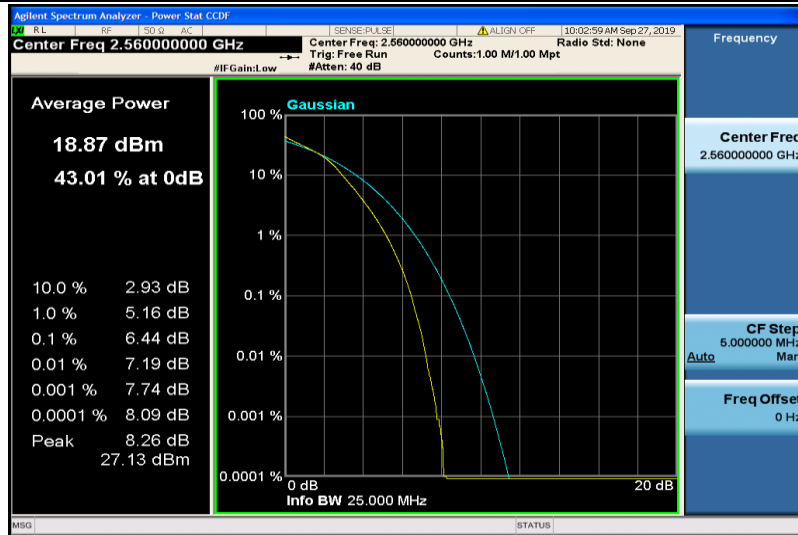

Band7-20MHz-16QAM-21350-1RB#0

Band7-20MHz-16QAM-21350-100RB#0

Appendix C: 26dB Bandwidth and Occupied Bandwidth

Test Result

| Band | Bandwidth | Modulation | Channel | RB Configuration | Occupied Bandwidth (MHz) | 26dB Bandwidth (MHz) | Verdict |
|-------|-----------|------------|---------|------------------|--------------------------|----------------------|---------|
| Band2 | 1.4MHz | QPSK | 18607 | 6RB#0 | 1.0831 | 1.264 | PASS |
| Band2 | 1.4MHz | QPSK | 18900 | 6RB#0 | 1.0849 | 1.241 | PASS |
| Band2 | 1.4MHz | QPSK | 19193 | 6RB#0 | 1.0810 | 1.254 | PASS |
| Band2 | 1.4MHz | 16QAM | 18607 | 6RB#0 | 1.0820 | 1.263 | PASS |
| Band2 | 1.4MHz | 16QAM | 18900 | 6RB#0 | 1.0826 | 1.233 | PASS |
| Band2 | 1.4MHz | 16QAM | 19193 | 6RB#0 | 1.0834 | 1.234 | PASS |
| Band2 | 3MHz | QPSK | 18615 | 15RB#0 | 2.6895 | 2.997 | PASS |
| Band2 | 3MHz | QPSK | 18900 | 15RB#0 | 2.6903 | 2.994 | PASS |
| Band2 | 3MHz | QPSK | 19185 | 15RB#0 | 2.6929 | 2.989 | PASS |
| Band2 | 3MHz | 16QAM | 18615 | 15RB#0 | 2.6883 | 2.998 | PASS |
| Band2 | 3MHz | 16QAM | 18900 | 15RB#0 | 2.6926 | 3.025 | PASS |
| Band2 | 3MHz | 16QAM | 19185 | 15RB#0 | 2.6861 | 3.025 | PASS |
| Band2 | 5MHz | QPSK | 18625 | 25RB#0 | 4.4891 | 5.085 | PASS |
| Band2 | 5MHz | QPSK | 18900 | 25RB#0 | 4.4780 | 5.171 | PASS |
| Band2 | 5MHz | QPSK | 19175 | 25RB#0 | 4.4837 | 4.972 | PASS |
| Band2 | 5MHz | 16QAM | 18625 | 25RB#0 | 4.4801 | 4.989 | PASS |
| Band2 | 5MHz | 16QAM | 18900 | 25RB#0 | 4.4855 | 5.204 | PASS |
| Band2 | 5MHz | 16QAM | 19175 | 25RB#0 | 4.4861 | 5.044 | PASS |
| Band2 | 10MHz | QPSK | 18650 | 50RB#0 | 8.9478 | 9.839 | PASS |
| Band2 | 10MHz | QPSK | 18900 | 50RB#0 | 8.9534 | 9.800 | PASS |
| Band2 | 10MHz | QPSK | 19150 | 50RB#0 | 8.9720 | 9.809 | PASS |
| Band2 | 10MHz | 16QAM | 18650 | 50RB#0 | 8.9588 | 10.13 | PASS |
| Band2 | 10MHz | 16QAM | 18900 | 50RB#0 | 8.9595 | 9.872 | PASS |
| Band2 | 10MHz | 16QAM | 19150 | 50RB#0 | 8.9513 | 9.847 | PASS |
| Band2 | 15MHz | QPSK | 18675 | 75RB#0 | 13.444 | 15.18 | PASS |
| Band2 | 15MHz | QPSK | 18900 | 75RB#0 | 13.408 | 15.05 | PASS |
| Band2 | 15MHz | QPSK | 19125 | 75RB#0 | 13.433 | 14.85 | PASS |
| Band2 | 15MHz | 16QAM | 18675 | 75RB#0 | 13.444 | 14.56 | PASS |
| Band2 | 15MHz | 16QAM | 18900 | 75RB#0 | 13.461 | 14.86 | PASS |
| Band2 | 15MHz | 16QAM | 19125 | 75RB#0 | 13.419 | 14.76 | PASS |
| Band2 | 20MHz | QPSK | 18700 | 100RB#0 | 17.922 | 19.71 | PASS |
| Band2 | 20MHz | QPSK | 18900 | 100RB#0 | 17.924 | 19.52 | PASS |
| Band2 | 20MHz | QPSK | 19100 | 100RB#0 | 17.892 | 19.48 | PASS |
| Band2 | 20MHz | 16QAM | 18700 | 100RB#0 | 17.898 | 19.64 | PASS |
| Band2 | 20MHz | 16QAM | 18900 | 100RB#0 | 17.936 | 19.73 | PASS |