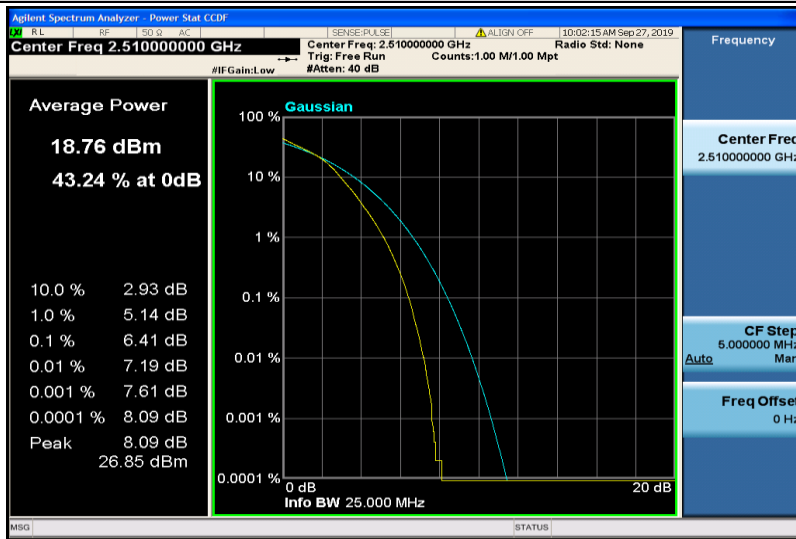

Band7-20MHz-16QAM-20850-100RB#0