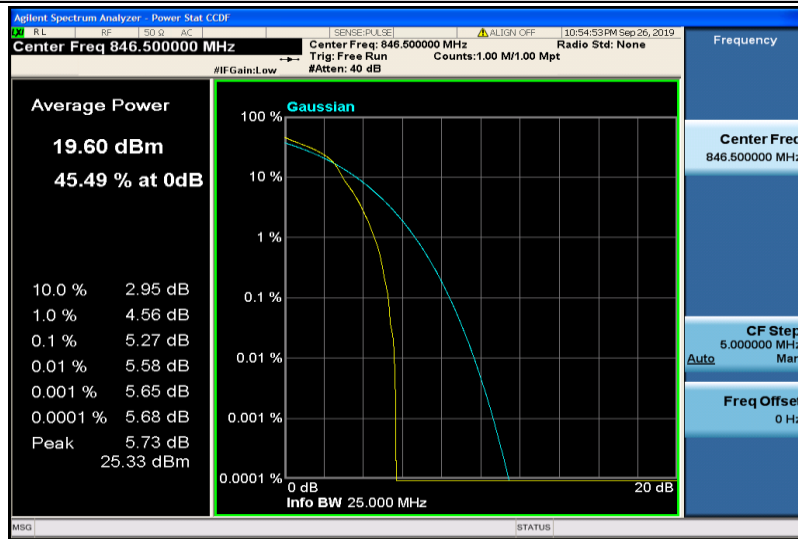

Band5-5MHz-16QAM-20525-25RB#0

Band5-5MHz-16QAM-20625-1RB#0