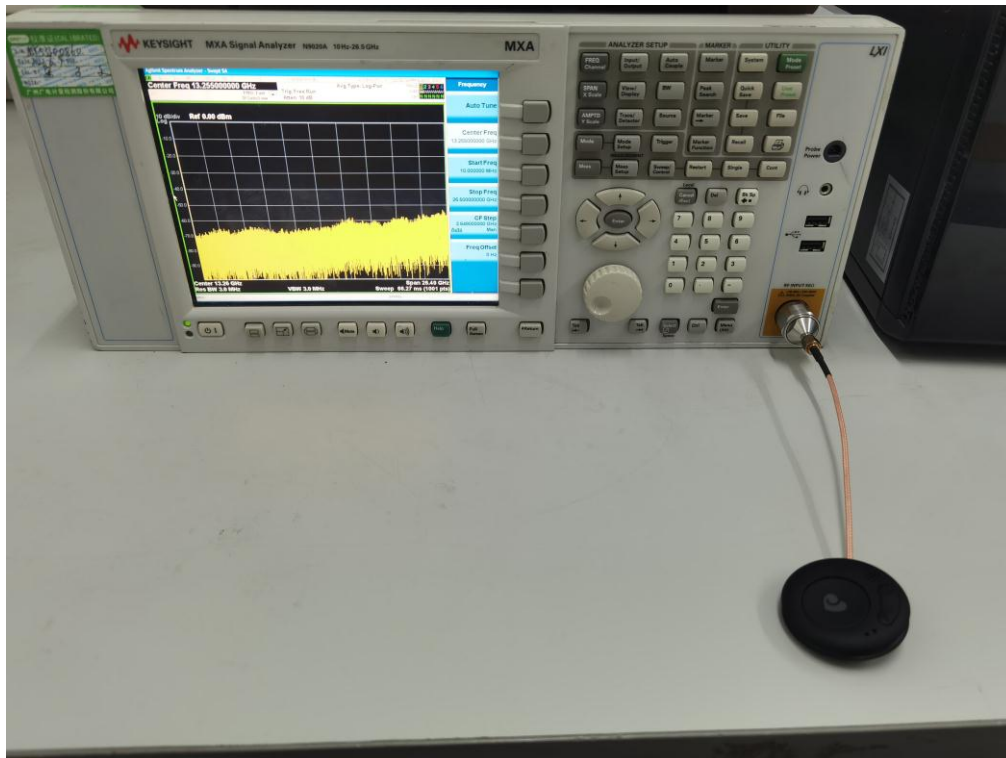

Test Setup Photos

PROVISION FOR MOMENTARY OPERATION

FCC RADIATED EMISSION TEST SETUP