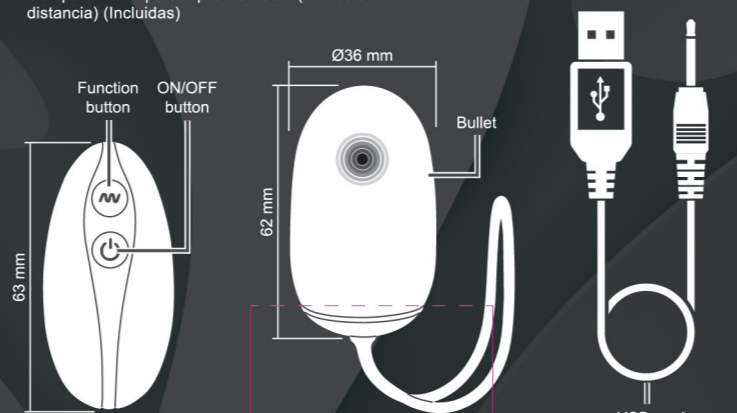

Features

ENGLISH

FRENCH

NE PAS UTILISER EN CAS DE LÉSIONS CUTANÉES

SPANISH

RUSSIAN

DUTCH

GERMAN

Luxury Power Remote Bullet

Luxury Power Remote Bullet

Silicone Rechargeable

Customer: PG
Brand: 7 Creations (Deluxe)
Designer: Steve
Software: Illustrator CC 2019
Filename: W0078B1SPGBX_20191016.ai
Dimension: 110 (w) x 140 (H) x 37 (D) mm
+ 28mm (H) Hanging area
Die Cut: Diecut
Finishing: CMYK + UV + Pantone 252C + Pantone 1505C + Matt Coating Finishing

4001W0078B1SPGBX