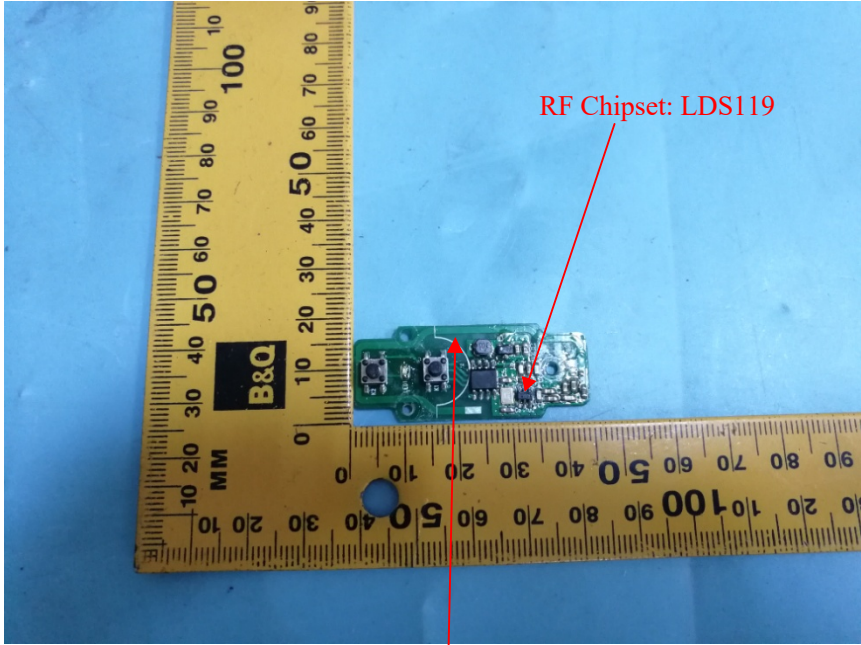

FCC ID: 2AM7I-79243

Photographs of the Transmitter(LH-79243)

RF Chipset: LDS119

TX Antenna