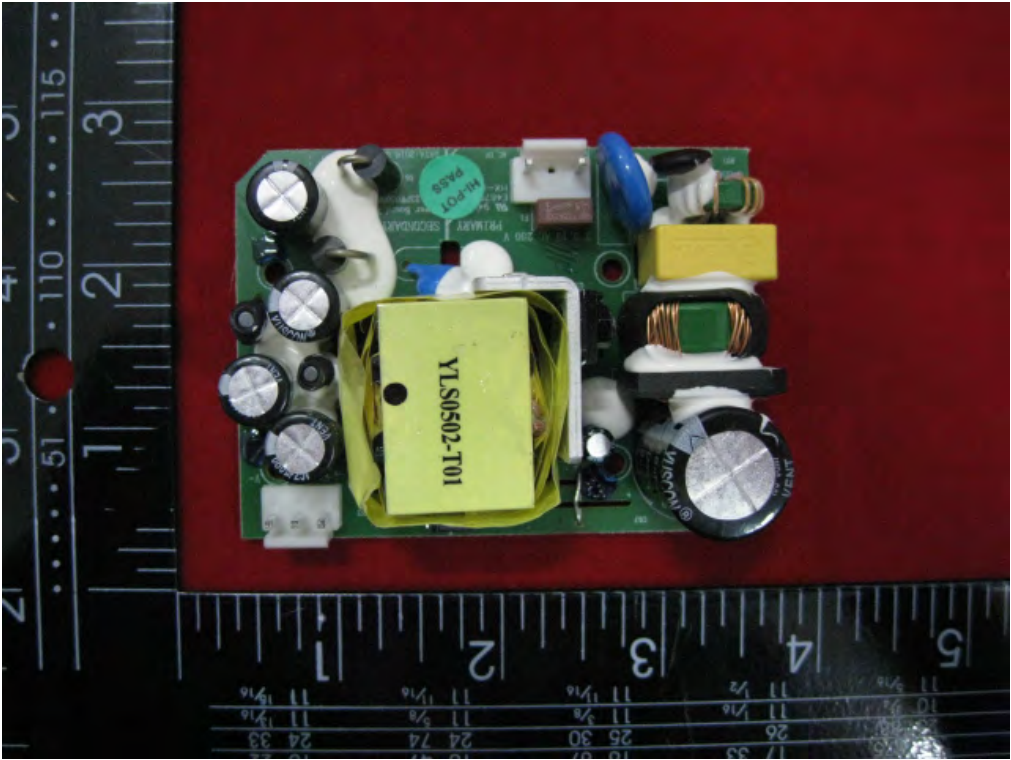

Internal photo

FCC ID:2AM73-DM40BT

IC:22826-DM40BT

END