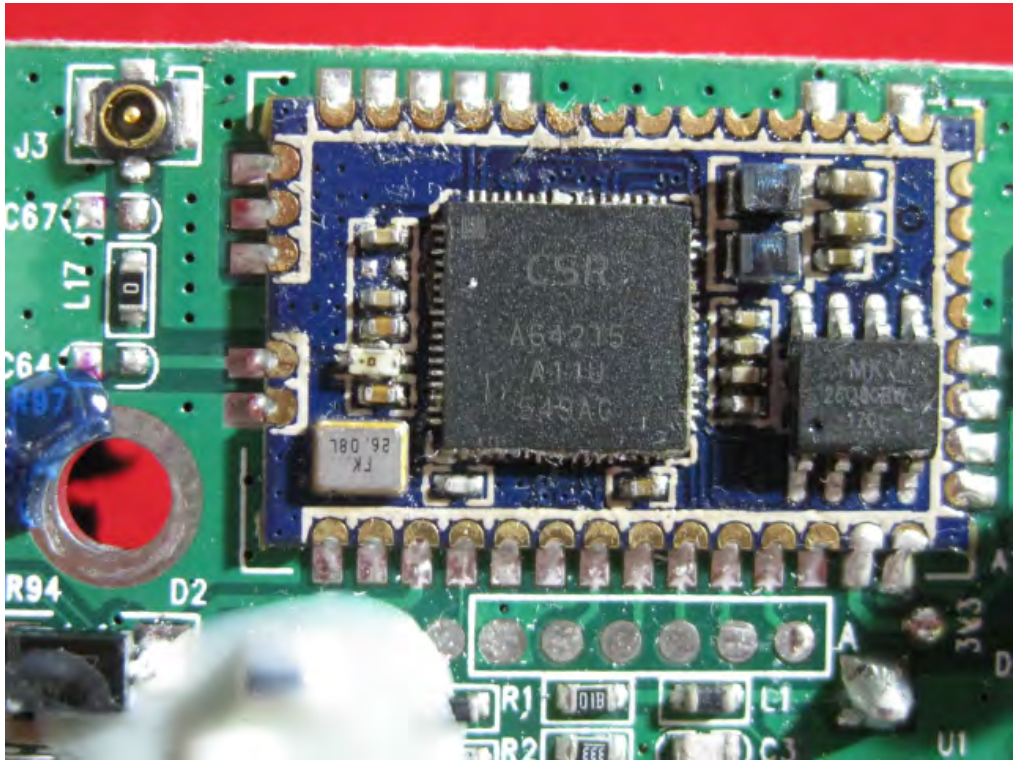

Internal photo

FCC ID:2AM73-DM40BT

IC:22826-DM40BT

END