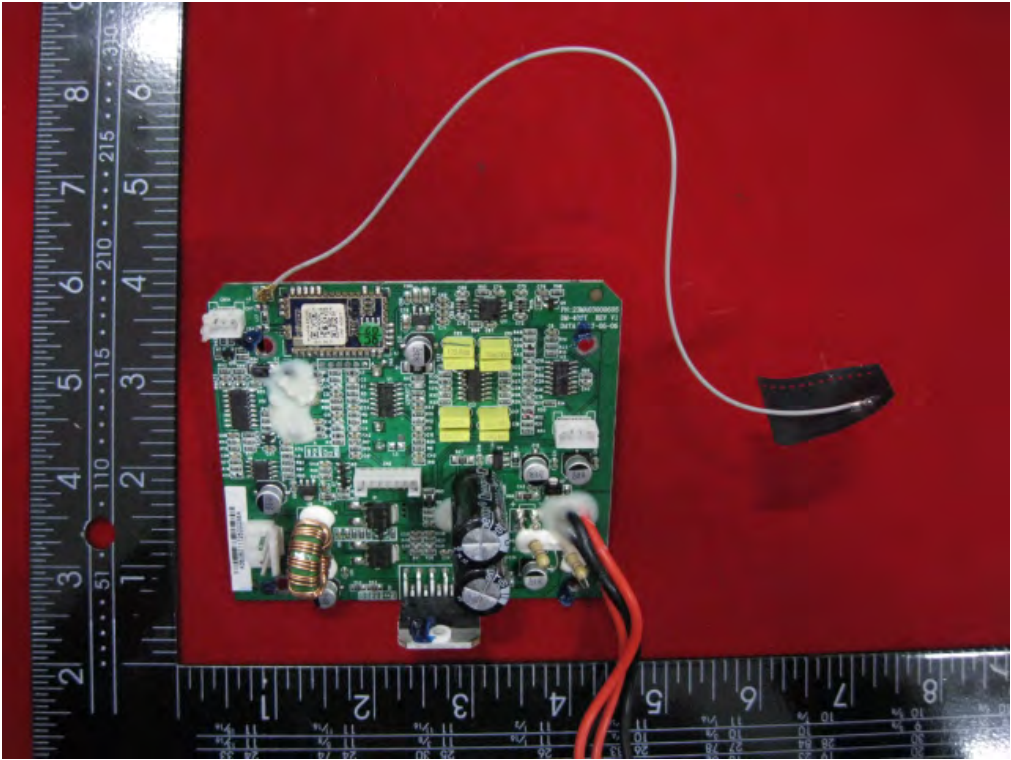

Internal photo

FCC ID:2AM73-DM40BT

IC:22826-DM40BT

END