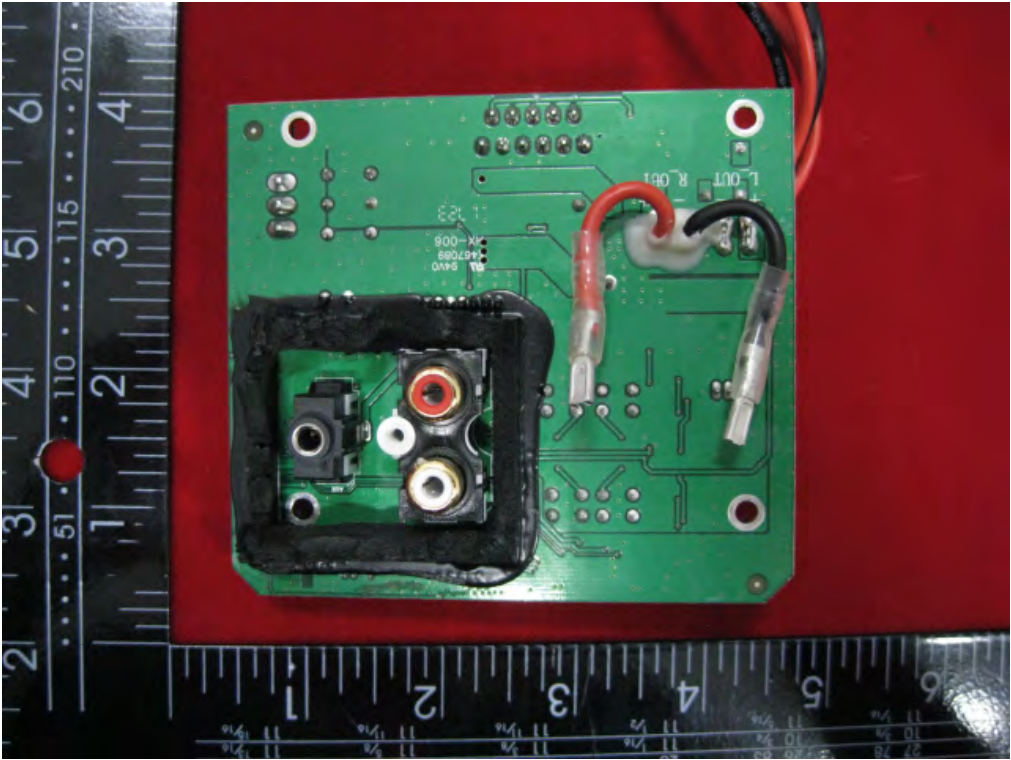

Internal photo

FCC ID:2AM73-DM40BT

IC:22826-DM40BT

END