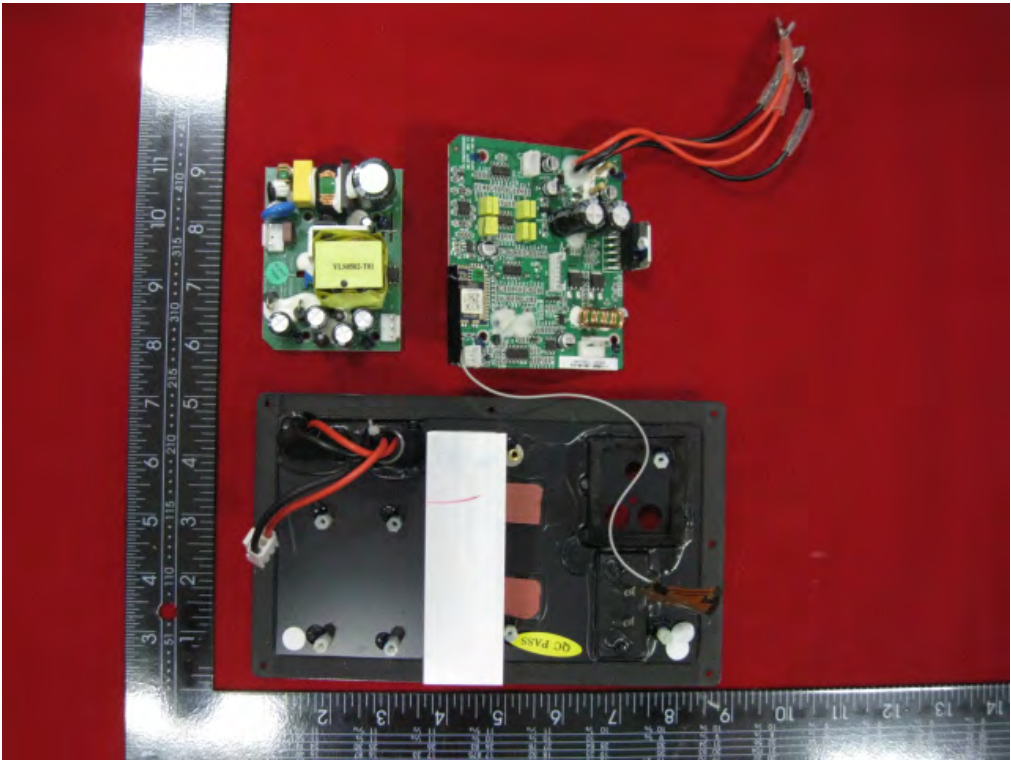

Internal photo

FCC ID:2AM73-DM40BT

IC:22826-DM40BT

END