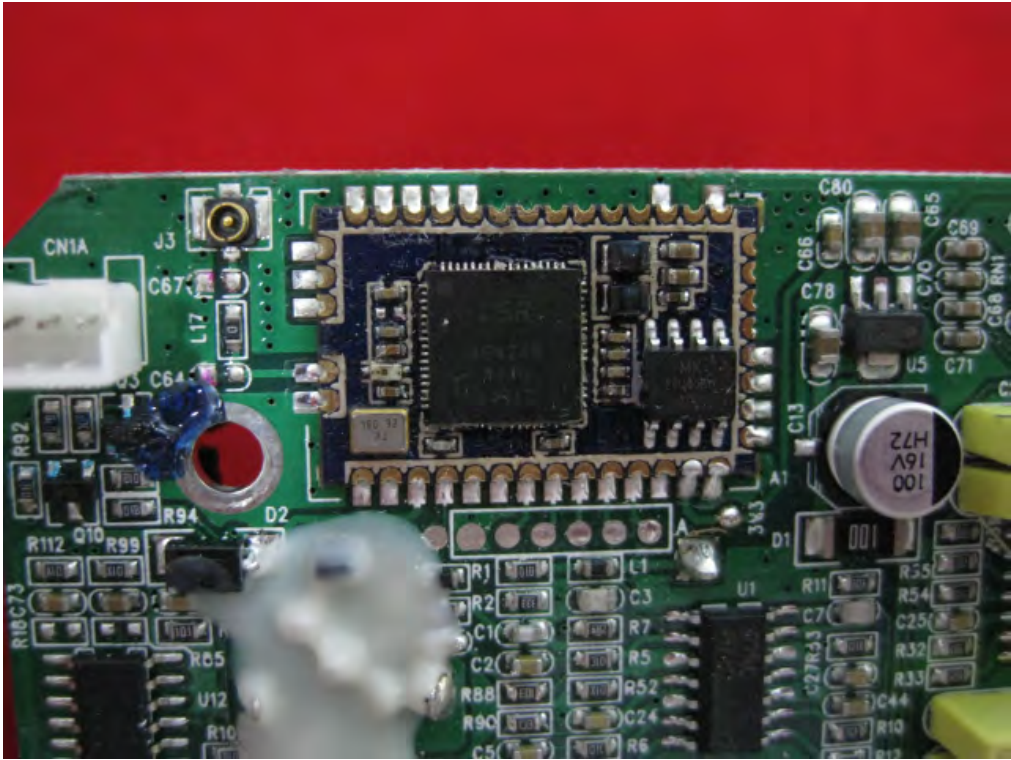

Internal photo

FCC ID:2AM73-DM40BT

IC:22826-DM40BT

END