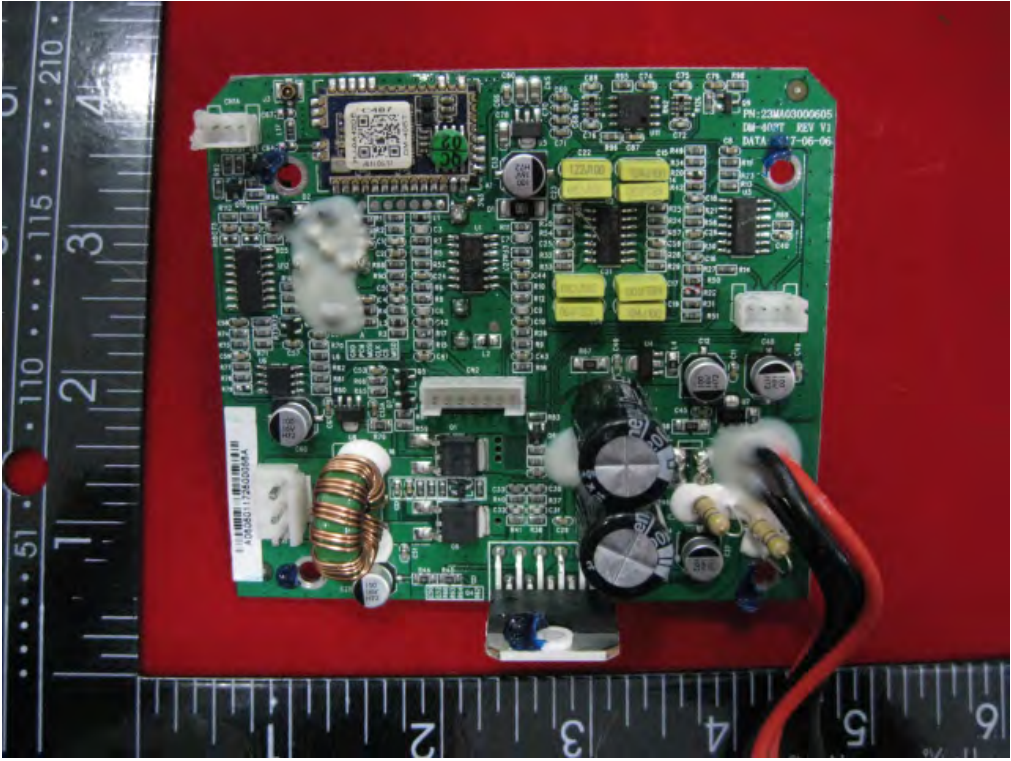

Internal photo

FCC ID:2AM73-DM40BT

IC:22826-DM40BT

END