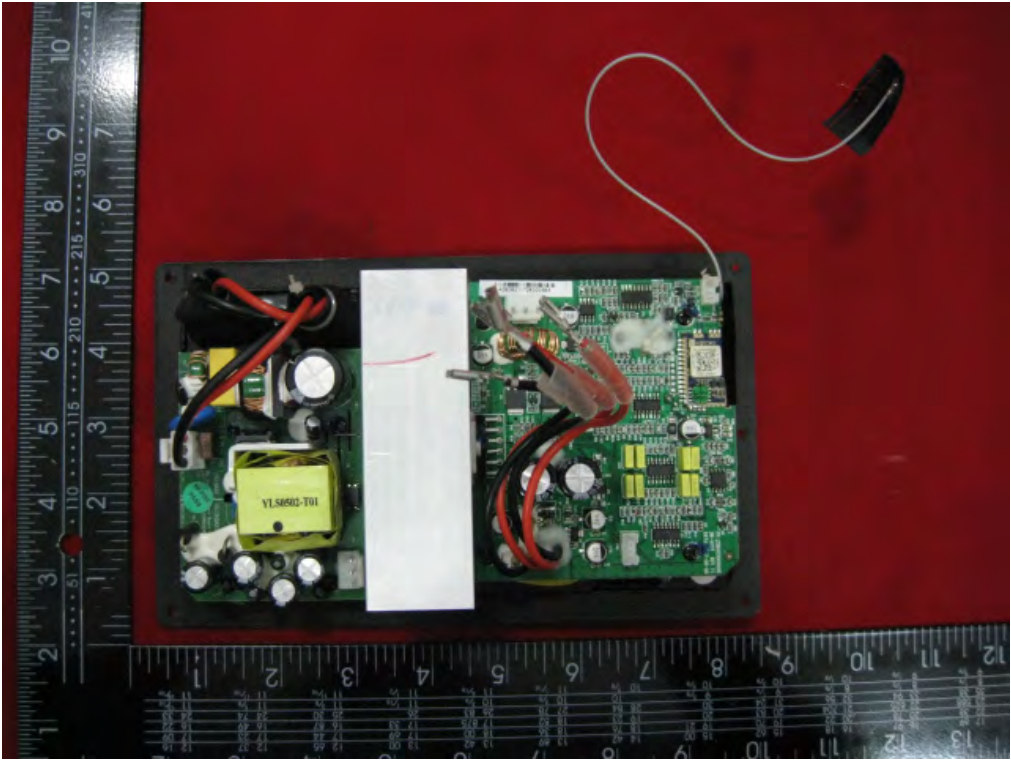

Internal photo

FCC ID:2AM73-DM40BT

IC:22826-DM40BT

END