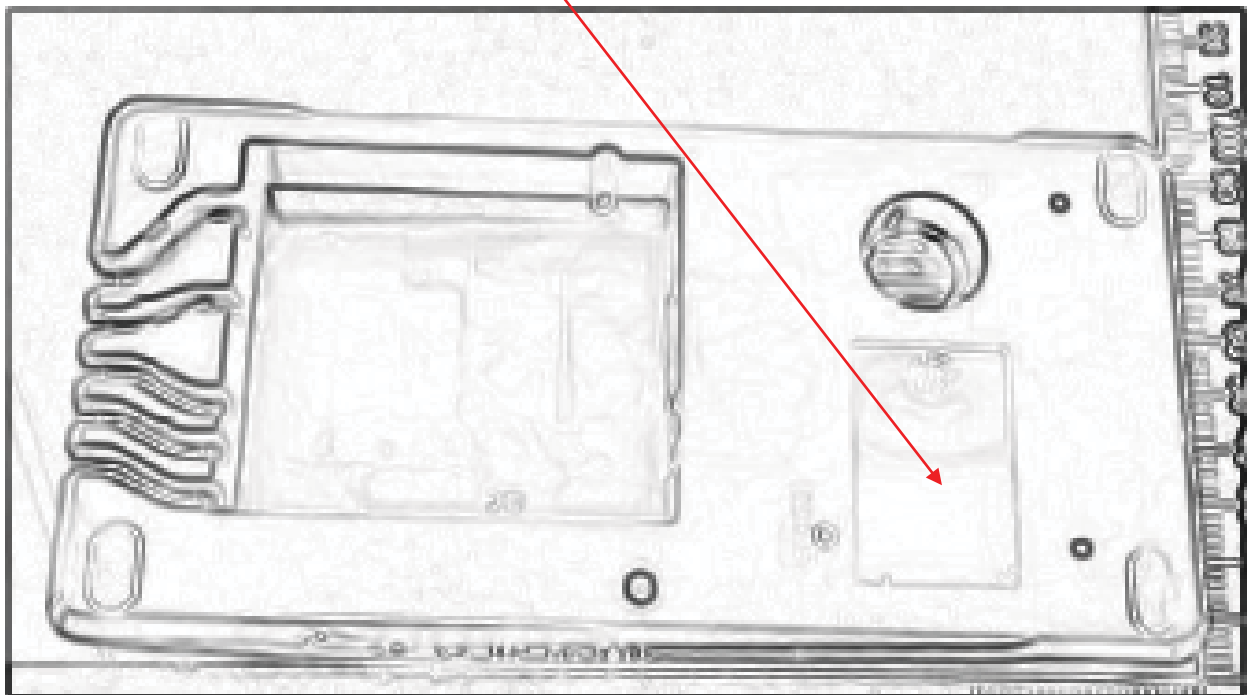

Model: D60-M

WIFI_PWD: 00000000

ETH/BT/ST

Input Power: 5V $\overline{\text{---}}$ 2A

FCC ID: 2AM6U-NLD60

MADE IN CHINA

Fujian Newland Payment Technology Co.,Ltd.

SN/SSID/BT: XXXXXXXXXX

Newland

Model: D60-MP

WIFI_PWD: 00000000

ETH/BT/ST

Input Power: 5V $\overline{\text{---}}$ 2A

FCC ID: 2AM6U-NLD60

MADE IN CHINA

Fujian Newland Payment Technology Co., Ltd.