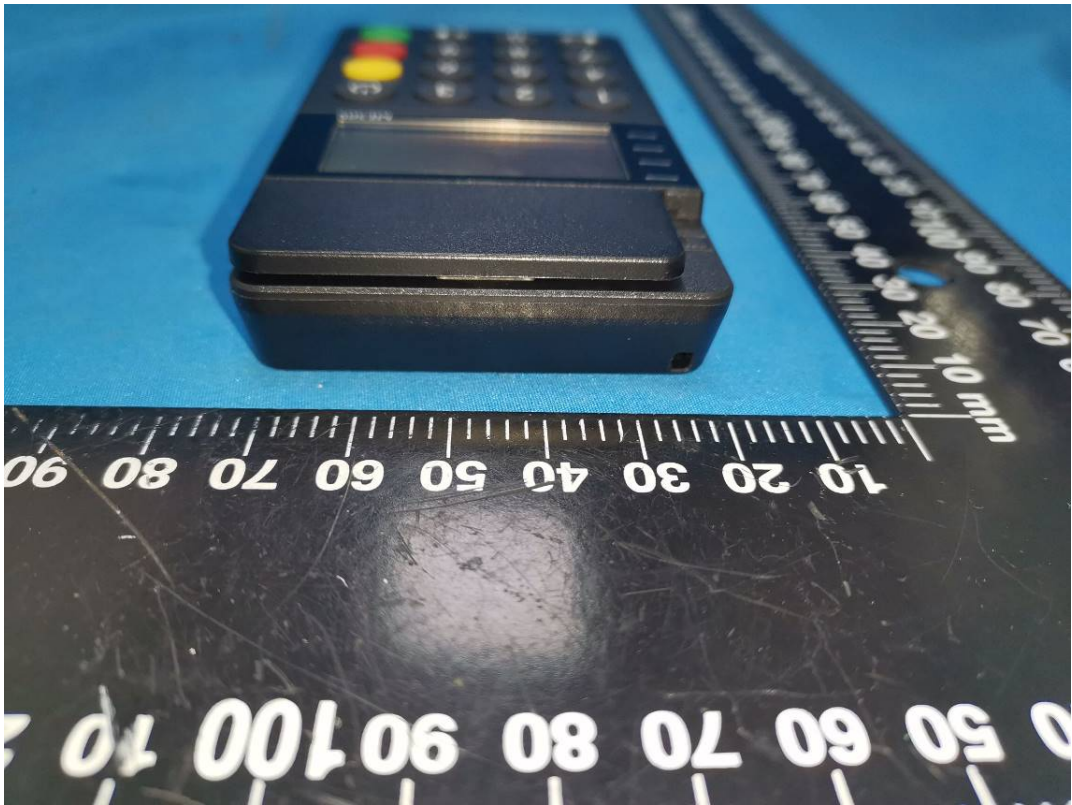

EXHIBIT B - EUT EXTERNAL PHOTOGRAPHS

Newland ME30S POS Terminal
POWER(MAX): 5.0V 500mA
FCC ID: 2AM6U-ME30S
PN: Q7G-WG700-40028
S/N: Q7B00856315
Made in China

10 20 30 40 50 60 70 80 90 100 110

0 10 20 30 40 50 60 70 80 90 100 110 mm