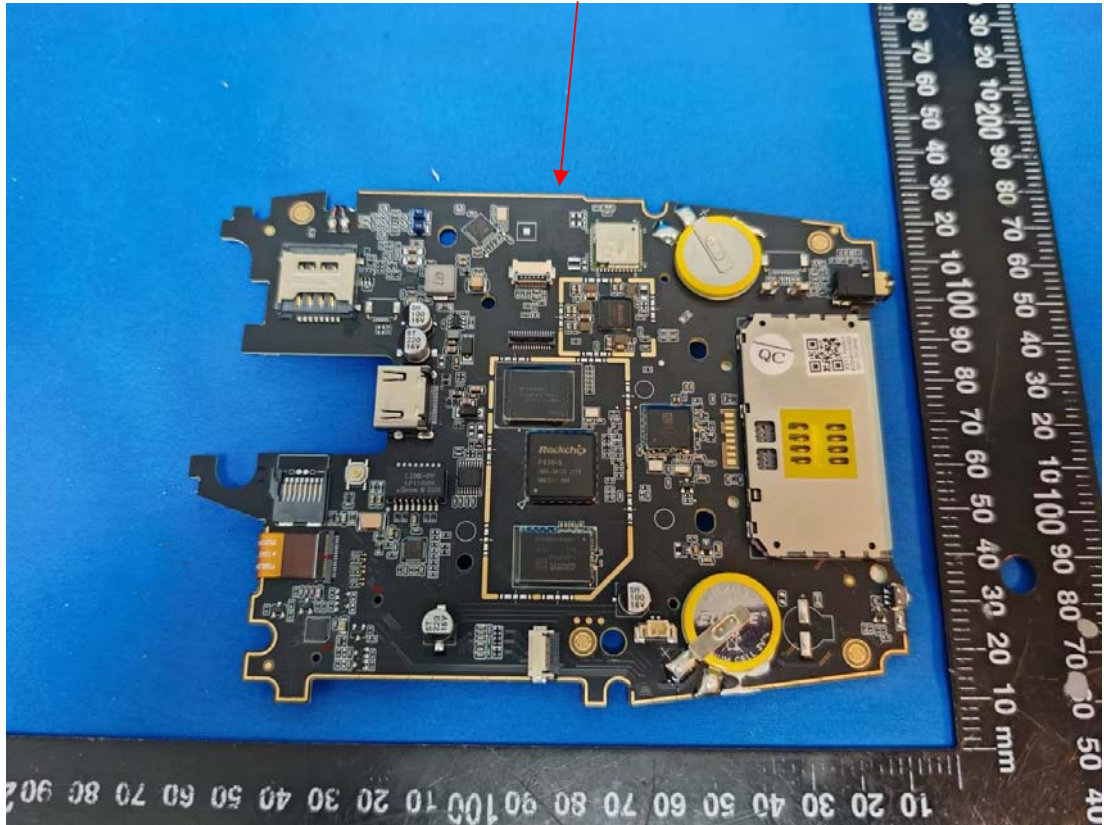

EUT EXTERNAL PHOTOS

EUT

Fixture board

Bluetooth & Wifi Antenna