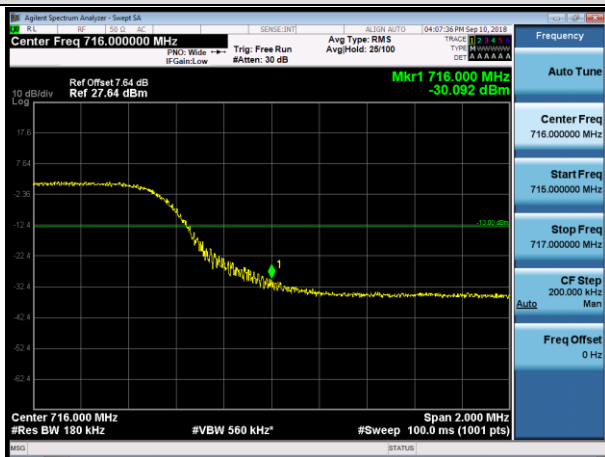

HCH_QPSK_25RB#0

HCH_16QAM_25RB#0

Channel Bandwidth: 10 MHz

LCH_QPSK_50RB#0

LCH_16QAM_50RB#0

HCH_QPSK_50RB#0

HCH_16QAM_50RB#0

APPENDIX D PHOTOGRAPHS OF TEST SETUP
RADIATED SPURIOUS EMISSION

RADIATED SPURIOUS ABOVE 1G EMISSION

----END OF REPORT----