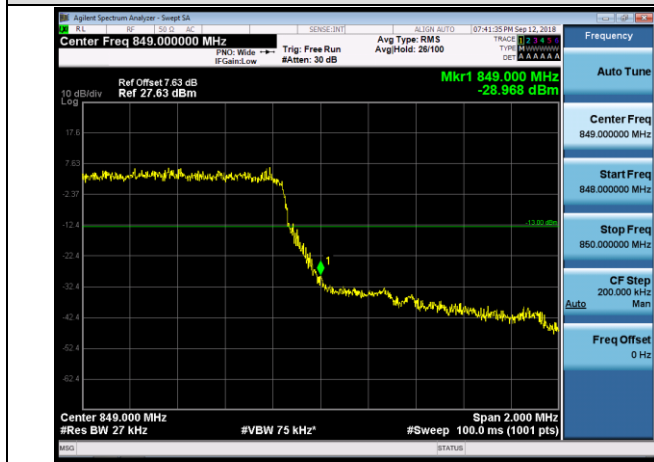

HCH_QPSK_75RB#0

HCH_16QAM_75RB#0

Channel Bandwidth: 20 MHz

LTE BAND 5 Channel Bandwidth: 1.4 MHz

LCH_QPSK_6RB#0

LCH_16QAM_6RB#0

HCH_QPSK_6RB#0

HCH_16QAM_6RB#0

Channel Bandwidth: 3 MHz

LCH_QPSK_15RB#0

LCH_16QAM_15RB#0

HCH_QPSK_15RB#0

HCH_16QAM_15RB#0

Channel Bandwidth: 5 MHz

LCH_QPSK_25RB#0

LCH_16QAM_25RB#0