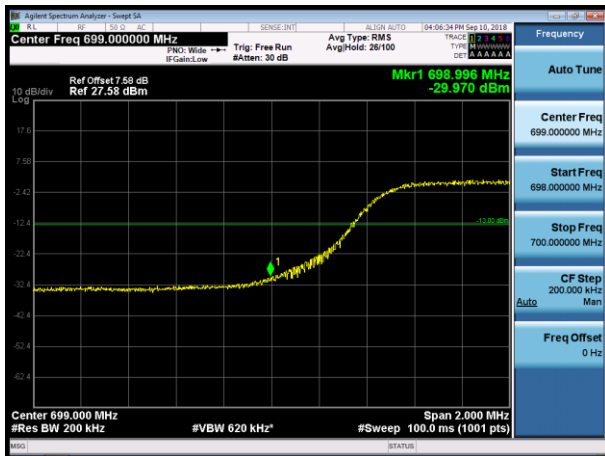

HCH_QPSK_25RB#0

HCH_16QAM_25RB#0

Channel Bandwidth: 10 MHz

LCH_QPSK_50RB#0

LCH_16QAM_50RB#0

HCH_QPSK_50RB#0

HCH_16QAM_50RB#0

APPENDIX D PHOTOGRAPHS OF TEST SETUP
RADIATED SPURIOUS EMISSION

RADIATED SPURIOUS ABOVE 1G EMISSION

----END OF REPORT----