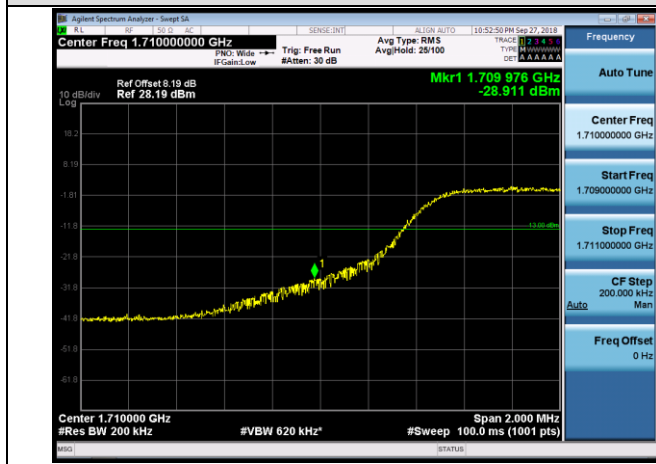

Channel Bandwidth: 10 MHz

LCH_QPSK_50RB#0

LCH_16QAM_50RB#0

HCH_QPSK_50RB#0

HCH_16QAM_50RB#0

Channel Bandwidth: 15 MHz

LCH_QPSK_75RB#0

LCH_16QAM_75RB#0

HCH_QPSK_75RB#0

HCH_16QAM_75RB#0

Channel Bandwidth: 20 MHz

LTE BAND 5 Channel Bandwidth: 1.4 MHz

LCH_QPSK_6RB#0

LCH_16QAM_6RB#0

HCH_QPSK_6RB#0

HCH_16QAM_6RB#0