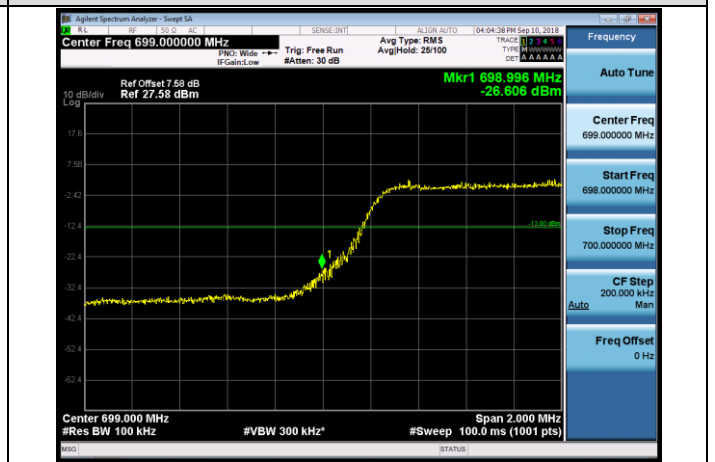

Channel Bandwidth: 3 MHz

LCH_QPSK_15RB#0

LCH_16QAM_15RB#0

HCH_QPSK_15RB#0

HCH_16QAM_15RB#0

Channel Bandwidth: 5 MHz

LCH_QPSK_25RB#0

LCH_16QAM_25RB#0

HCH_QPSK_25RB#0

HCH_16QAM_25RB#0

Channel Bandwidth: 10 MHz

LCH_QPSK_50RB#0

LCH_16QAM_50RB#0

HCH_QPSK_50RB#0

HCH_16QAM_50RB#0

APPENDIX D PHOTOGRAPHS OF TEST SETUP
RADIATED SPURIOUS EMISSION