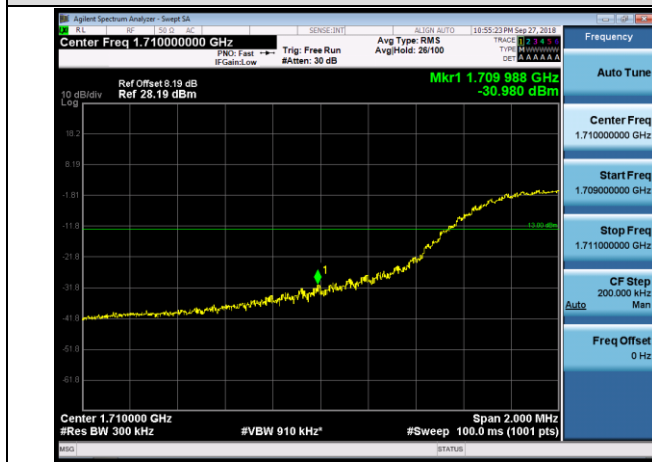

Channel Bandwidth: 10 MHz

LCH_QPSK_50RB#0

LCH_16QAM_50RB#0

HCH_QPSK_50RB#0

HCH_16QAM_50RB#0

Channel Bandwidth: 15 MHz

LCH_QPSK_75RB#0

LCH_16QAM_75RB#0

HCH_QPSK_75RB#0

HCH_16QAM_75RB#0

Channel Bandwidth: 20 MHz

LTE BAND 5 Channel Bandwidth: 1.4 MHz

LCH_QPSK_6RB#0

LCH_16QAM_6RB#0

HCH_QPSK_6RB#0

HCH_16QAM_6RB#0