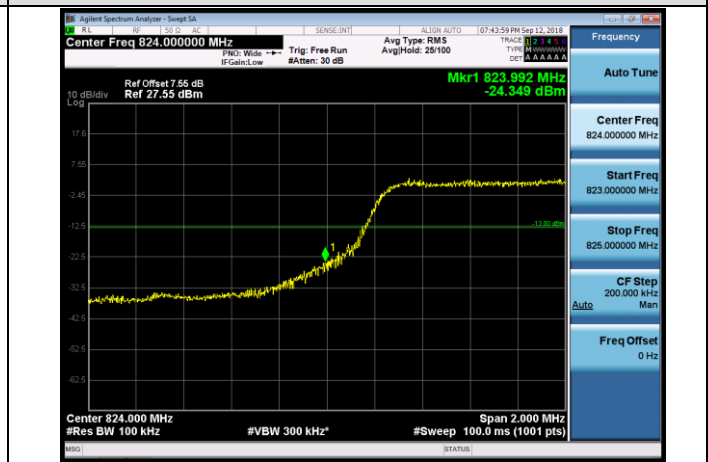

HCH_QPSK_75RB#0

HCH_16QAM_75RB#0

Channel Bandwidth: 20 MHz

LTE BAND 5 Channel Bandwidth: 1.4 MHz

LCH_QPSK_6RB#0

LCH_16QAM_6RB#0

HCH_QPSK_6RB#0

HCH_16QAM_6RB#0

Channel Bandwidth: 3 MHz

LCH_QPSK_15RB#0

LCH_16QAM_15RB#0

HCH_QPSK_15RB#0

HCH_16QAM_15RB#0

Channel Bandwidth: 5 MHz

LCH_QPSK_25RB#0

LCH_16QAM_25RB#0

HCH_QPSK_25RB#0

HCH_16QAM_25RB#0

Channel Bandwidth: 10 MHz

LTE BAND 12 Channel Bandwidth: 1.4 MHz

LCH_QPSK_6RB#0

LCH_16QAM_6RB#0

HCH_QPSK_6RB#0

HCH_16QAM_6RB#0