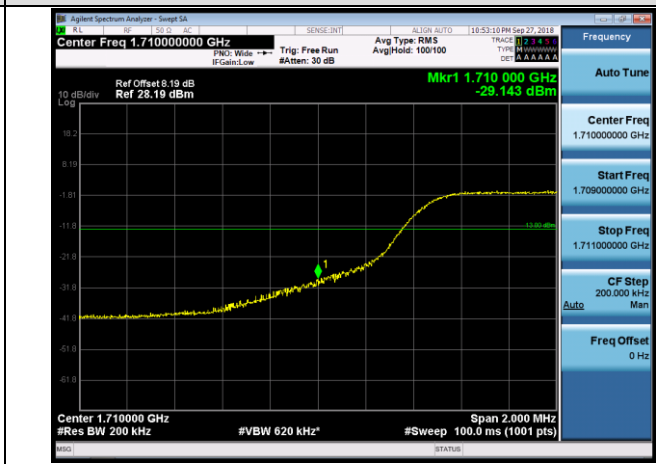

Channel Bandwidth: 10 MHz

LCH_QPSK_50RB#0

LCH_16QAM_50RB#0

HCH_QPSK_50RB#0

HCH_16QAM_50RB#0

Channel Bandwidth: 15 MHz

LCH_QPSK_75RB#0

LCH_16QAM_75RB#0

HCH_QPSK_75RB#0

HCH_16QAM_75RB#0

Channel Bandwidth: 20 MHz

LTE BAND 5 Channel Bandwidth: 1.4 MHz

LCH_QPSK_6RB#0

LCH_16QAM_6RB#0

HCH_QPSK_6RB#0

HCH_16QAM_6RB#0