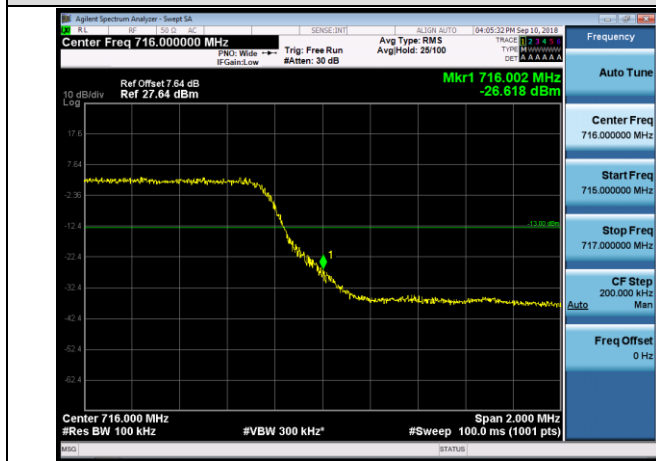

HCH_QPSK_25RB#0