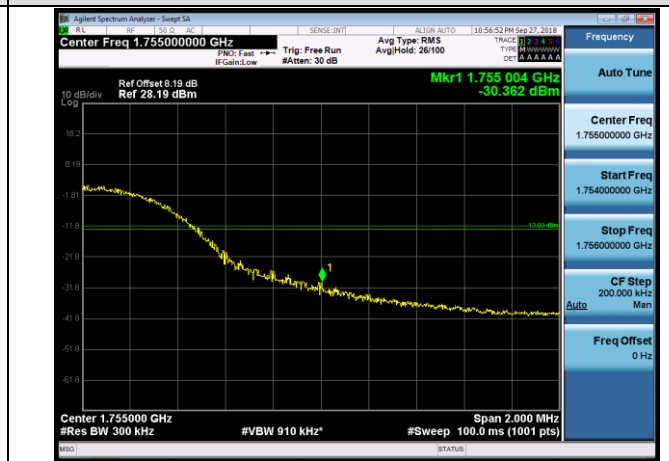

Channel Bandwidth: 10 MHz

LCH_QPSK_50RB#0

LCH_16QAM_50RB#0

HCH_QPSK_50RB#0

HCH_16QAM_50RB#0

Channel Bandwidth: 15 MHz

LCH_QPSK_75RB#0

LCH_16QAM_75RB#0

HCH_QPSK_75RB#0

HCH_16QAM_75RB#0

Channel Bandwidth: 20 MHz

LTE BAND 5 Channel Bandwidth: 1.4 MHz

LCH_QPSK_6RB#0

LCH_16QAM_6RB#0

HCH_QPSK_6RB#0

HCH_16QAM_6RB#0