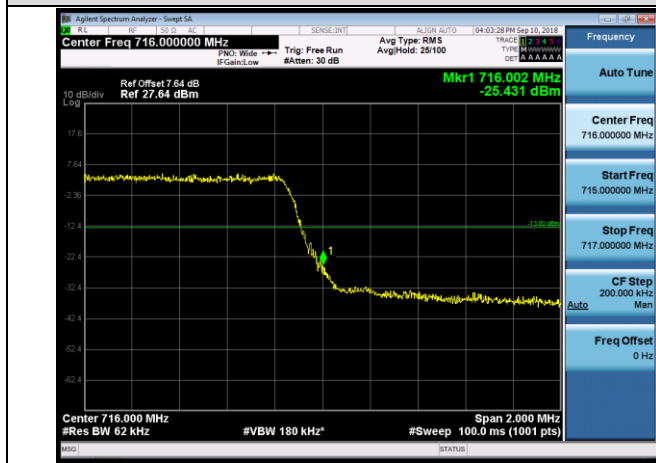

Channel Bandwidth: 3 MHz

LCH_QPSK_15RB#0

LCH_16QAM_15RB#0

HCH_QPSK_15RB#0

HCH_16QAM_15RB#0

Channel Bandwidth: 5 MHz

LCH_QPSK_25RB#0

LCH_16QAM_25RB#0