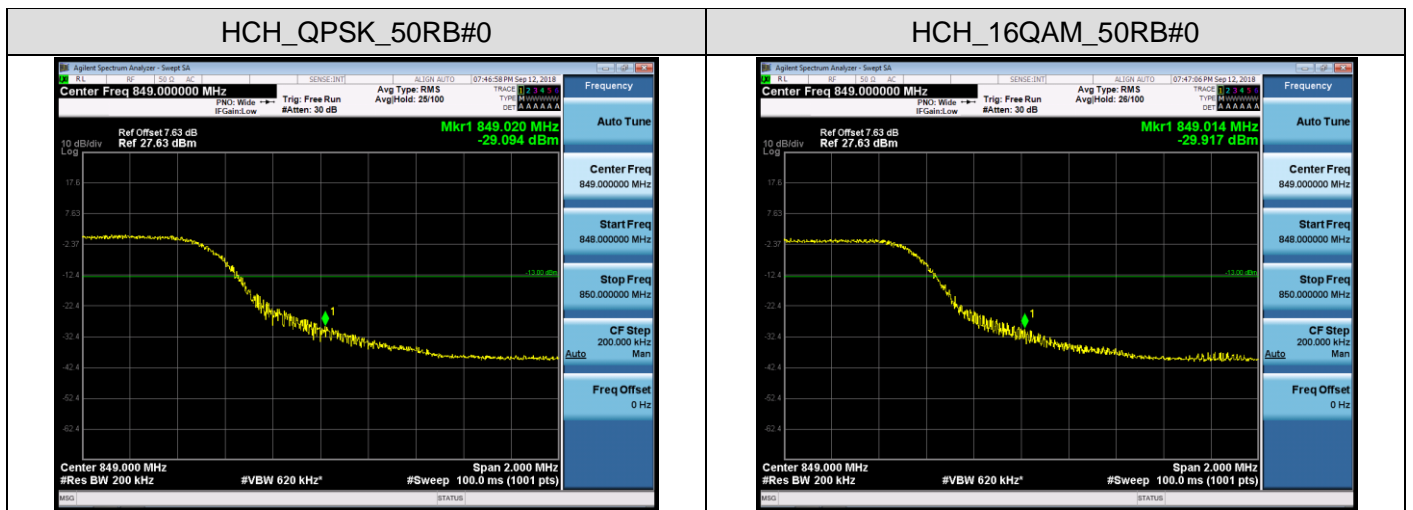

HCH_QPSK_25RB#0

HCH_16QAM_25RB#0

Channel Bandwidth: 10 MHz

LTE BAND 12 Channel Bandwidth: 1.4 MHz

LCH_QPSK_6RB#0

LCH_16QAM_6RB#0

HCH_QPSK_6RB#0

HCH_16QAM_6RB#0