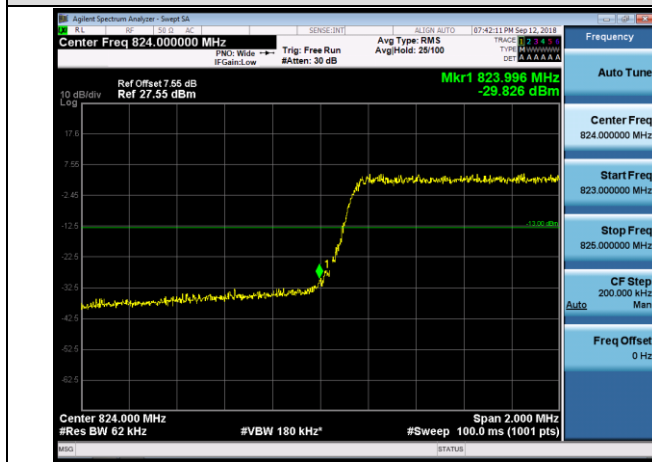

HCH_QPSK_75RB#0

HCH_16QAM_75RB#0

Channel Bandwidth: 20 MHz

LTE BAND 5 Channel Bandwidth: 1.4 MHz

LCH_QPSK_6RB#0

LCH_16QAM_6RB#0

HCH_QPSK_6RB#0

HCH_16QAM_6RB#0

Channel Bandwidth: 3 MHz

LCH_QPSK_15RB#0

LCH_16QAM_15RB#0

HCH_QPSK_15RB#0

HCH_16QAM_15RB#0

Channel Bandwidth: 5 MHz

LCH_QPSK_25RB#0

LCH_16QAM_25RB#0