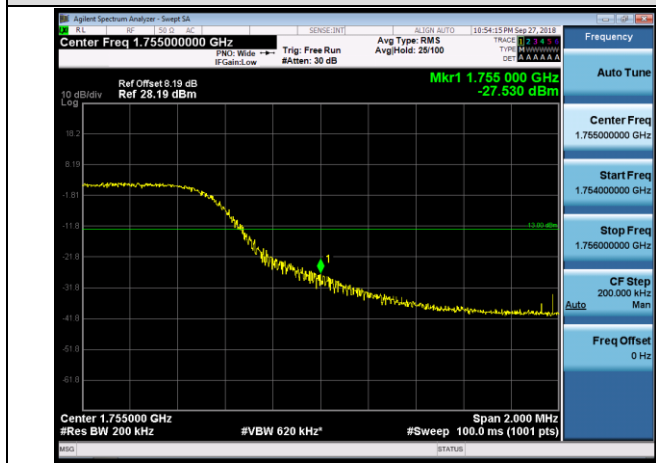

Channel Bandwidth: 10 MHz

LCH_QPSK_50RB#0

LCH_16QAM_50RB#0

HCH_QPSK_50RB#0

HCH_16QAM_50RB#0

Channel Bandwidth: 15 MHz

LCH_QPSK_75RB#0

LCH_16QAM_75RB#0

HCH_QPSK_75RB#0

HCH_16QAM_75RB#0

Channel Bandwidth: 20 MHz

LTE BAND 5 Channel Bandwidth: 1.4 MHz

LCH_QPSK_6RB#0

LCH_16QAM_6RB#0

HCH_QPSK_6RB#0

HCH_16QAM_6RB#0