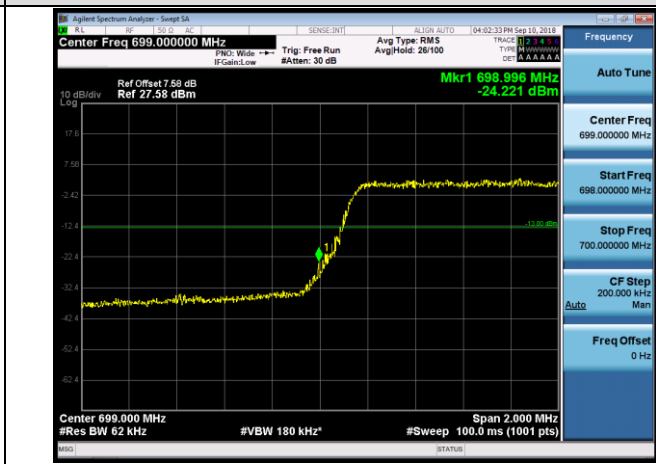

LCH_16QAM_15RB#0