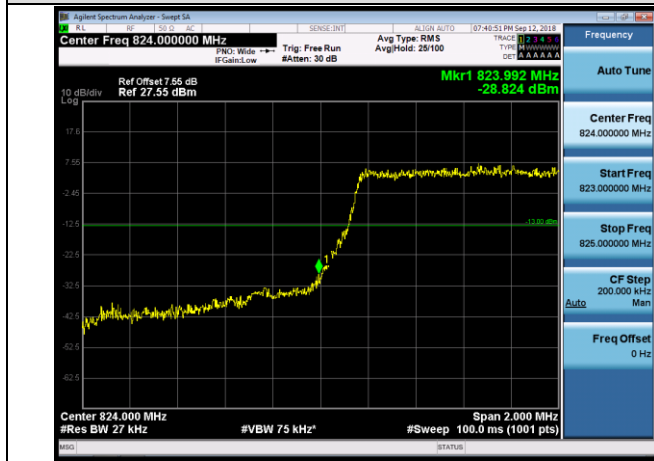

Channel Bandwidth: 10 MHz

LCH_QPSK_50RB#0

LCH_16QAM_50RB#0

HCH_QPSK_50RB#0

HCH_16QAM_50RB#0

Channel Bandwidth: 15 MHz

LCH_QPSK_75RB#0

LCH_16QAM_75RB#0

HCH_QPSK_75RB#0

HCH_16QAM_75RB#0

Channel Bandwidth: 20 MHz

LTE BAND 5 Channel Bandwidth: 1.4 MHz

LCH_QPSK_6RB#0

LCH_16QAM_6RB#0

HCH_QPSK_6RB#0

HCH_16QAM_6RB#0

Channel Bandwidth: 3 MHz

LCH_QPSK_15RB#0

LCH_16QAM_15RB#0

HCH_QPSK_15RB#0

HCH_16QAM_15RB#0

Channel Bandwidth: 5 MHz

LCH_QPSK_25RB#0

LCH_16QAM_25RB#0