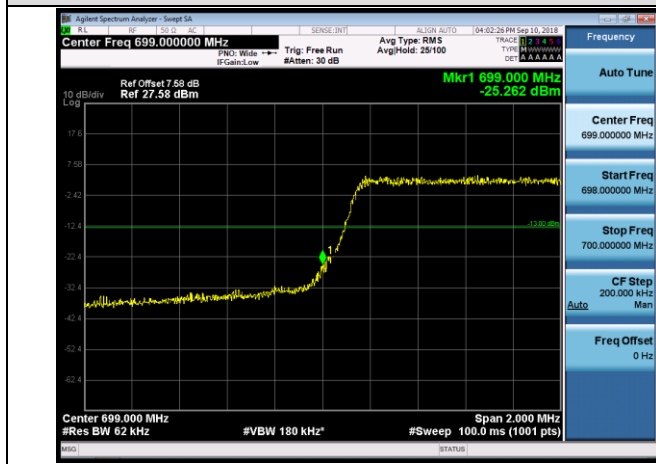

Channel Bandwidth: 3 MHz

LCH_QPSK_15RB#0