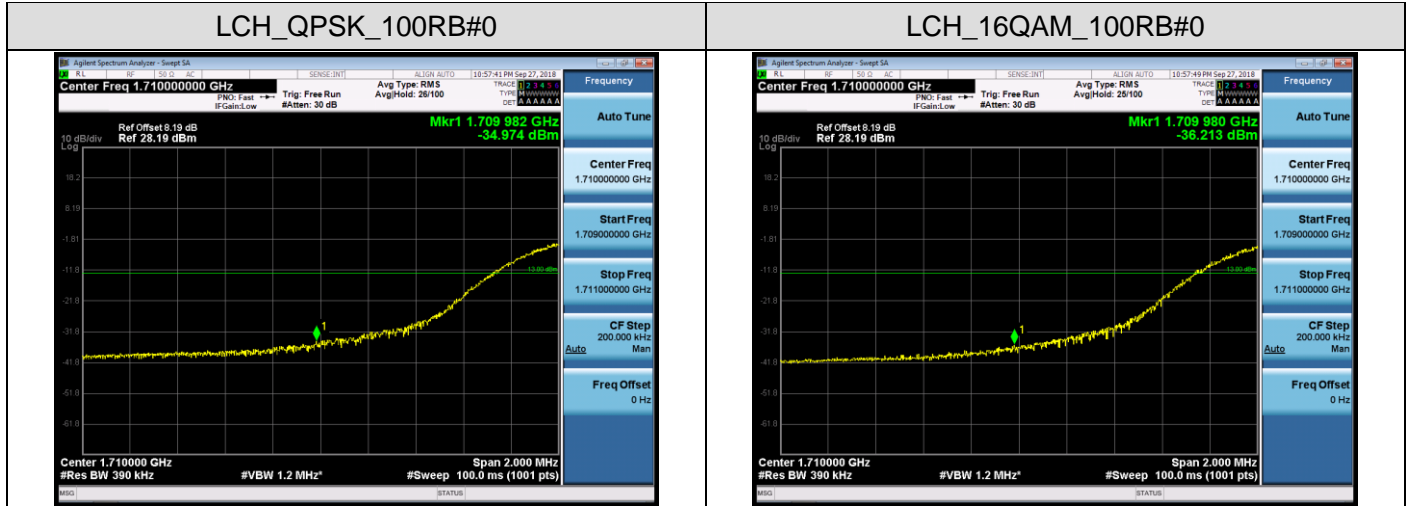

HCH_QPSK_75RB#0

HCH_16QAM_75RB#0

Channel Bandwidth: 20 MHz

LTE BAND 5 Channel Bandwidth: 1.4 MHz

LCH_QPSK_6RB#0

LCH_16QAM_6RB#0

HCH_QPSK_6RB#0

HCH_16QAM_6RB#0

Channel Bandwidth: 3 MHz

LCH_QPSK_15RB#0

LCH_16QAM_15RB#0

HCH_QPSK_15RB#0

HCH_16QAM_15RB#0

Channel Bandwidth: 5 MHz

LCH_QPSK_25RB#0

LCH_16QAM_25RB#0