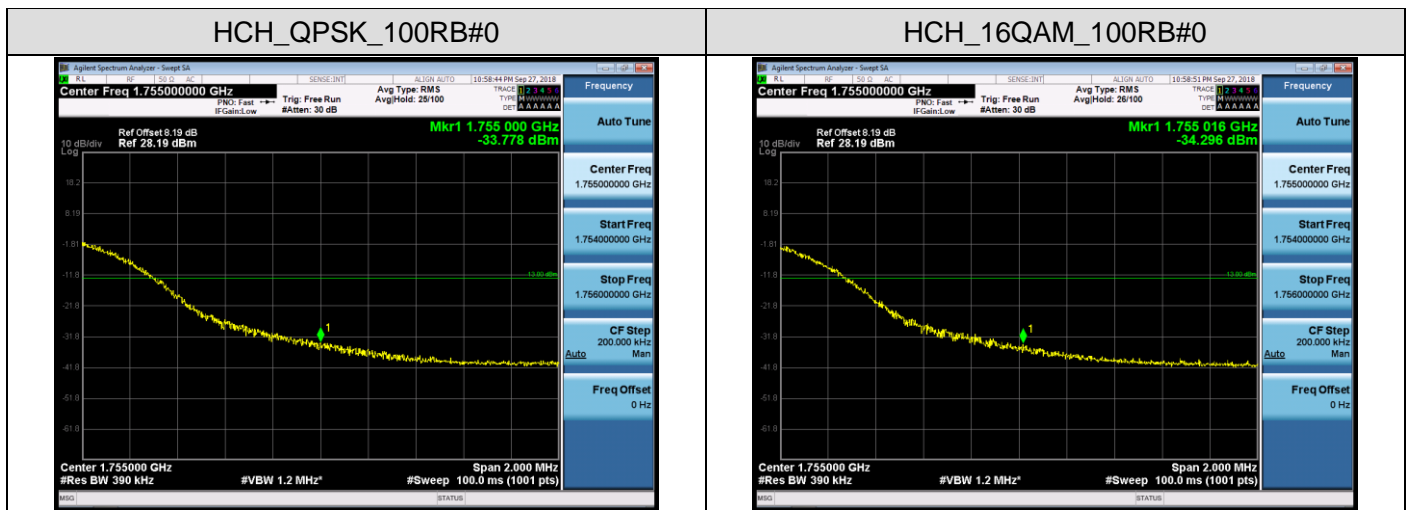

Channel Bandwidth: 10 MHz

LCH_QPSK_50RB#0

LCH_16QAM_50RB#0

HCH_QPSK_50RB#0

HCH_16QAM_50RB#0

Channel Bandwidth: 15 MHz

LCH_QPSK_75RB#0

LCH_16QAM_75RB#0

HCH_QPSK_75RB#0

HCH_16QAM_75RB#0

Channel Bandwidth: 20 MHz

LTE BAND 5 Channel Bandwidth: 1.4 MHz

LCH_QPSK_6RB#0

LCH_16QAM_6RB#0

HCH_QPSK_6RB#0

HCH_16QAM_6RB#0

Channel Bandwidth: 3 MHz

LCH_QPSK_15RB#0

LCH_16QAM_15RB#0

HCH_QPSK_15RB#0

HCH_16QAM_15RB#0

Channel Bandwidth: 5 MHz

LCH_QPSK_25RB#0

LCH_16QAM_25RB#0