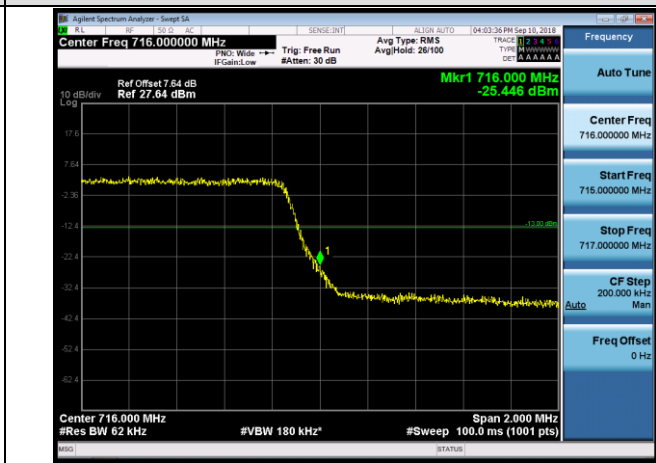

Channel Bandwidth: 3 MHz

LCH_QPSK_15RB#0

LCH_16QAM_15RB#0

HCH_QPSK_15RB#0

HCH_16QAM_15RB#0

Channel Bandwidth: 5 MHz

LCH_QPSK_25RB#0

LCH_16QAM_25RB#0