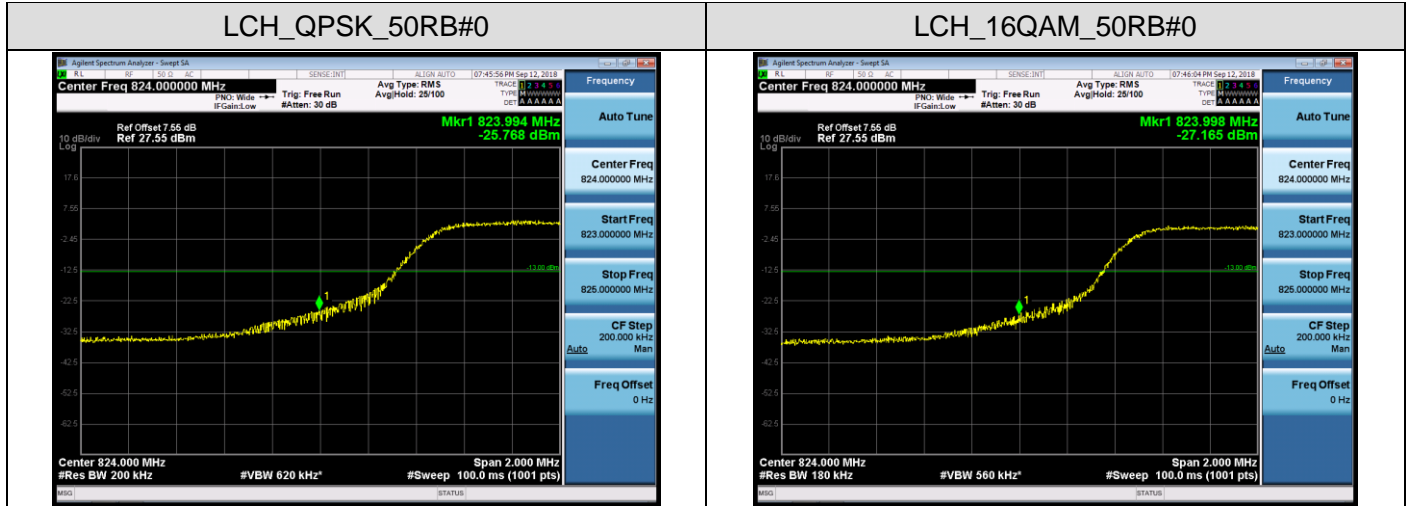

HCH_QPSK_25RB#0

HCH_16QAM_25RB#0

Channel Bandwidth: 10 MHz

LTE BAND 12 Channel Bandwidth: 1.4 MHz

LCH_QPSK_6RB#0

LCH_16QAM_6RB#0

HCH_QPSK_6RB#0

HCH_16QAM_6RB#0