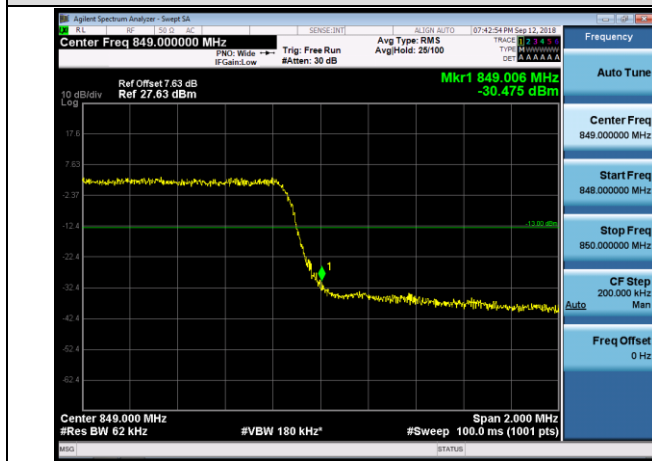

Channel Bandwidth: 3 MHz

LCH_QPSK_15RB#0

LCH_16QAM_15RB#0

HCH_QPSK_15RB#0

HCH_16QAM_15RB#0

Channel Bandwidth: 5 MHz

LCH_QPSK_25RB#0

LCH_16QAM_25RB#0

HCH_QPSK_25RB#0

HCH_16QAM_25RB#0

Channel Bandwidth: 10 MHz

LTE BAND 12 Channel Bandwidth: 1.4 MHz

LCH_QPSK_6RB#0

LCH_16QAM_6RB#0

HCH_QPSK_6RB#0

HCH_16QAM_6RB#0