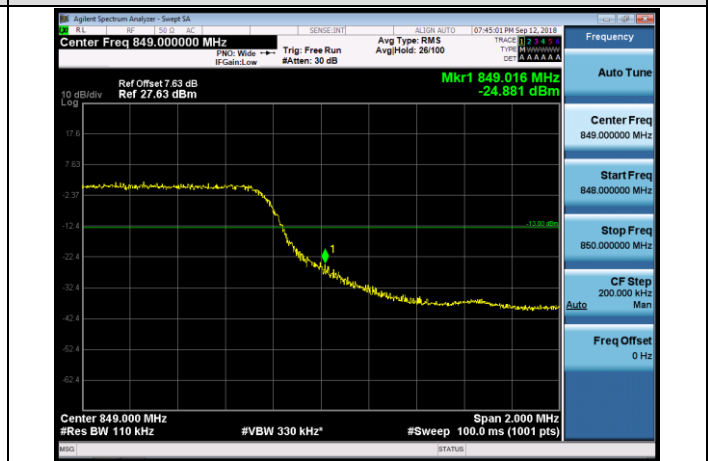

HCH_QPSK_75RB#0

HCH_16QAM_75RB#0

Channel Bandwidth: 20 MHz

LTE BAND 5 Channel Bandwidth: 1.4 MHz

LCH_QPSK_6RB#0

LCH_16QAM_6RB#0

HCH_QPSK_6RB#0

HCH_16QAM_6RB#0

Channel Bandwidth: 3 MHz

LCH_QPSK_15RB#0

LCH_16QAM_15RB#0

HCH_QPSK_15RB#0

HCH_16QAM_15RB#0

Channel Bandwidth: 5 MHz

LCH_QPSK_25RB#0

LCH_16QAM_25RB#0

HCH_QPSK_25RB#0

HCH_16QAM_25RB#0

Channel Bandwidth: 10 MHz

LTE BAND 12 Channel Bandwidth: 1.4 MHz

LCH_QPSK_6RB#0

LCH_16QAM_6RB#0

HCH_QPSK_6RB#0

HCH_16QAM_6RB#0