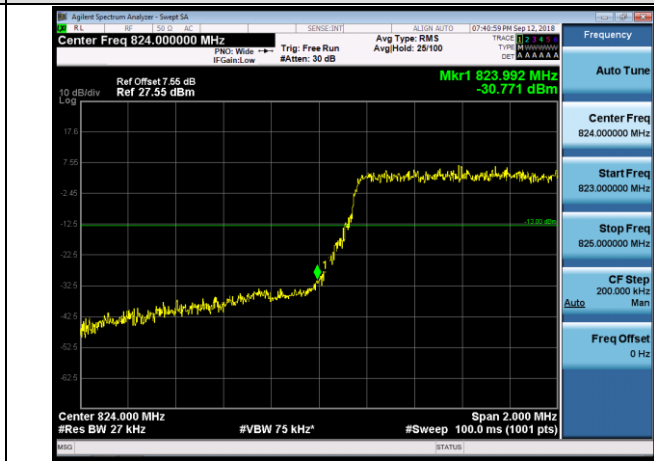

Channel Bandwidth: 10 MHz

LCH_QPSK_50RB#0

LCH_16QAM_50RB#0

HCH_QPSK_50RB#0

HCH_16QAM_50RB#0

Channel Bandwidth: 15 MHz

LCH_QPSK_75RB#0

LCH_16QAM_75RB#0

HCH_QPSK_75RB#0

HCH_16QAM_75RB#0

Channel Bandwidth: 20 MHz

LTE BAND 5 Channel Bandwidth: 1.4 MHz

LCH_QPSK_6RB#0

LCH_16QAM_6RB#0

HCH_QPSK_6RB#0

HCH_16QAM_6RB#0

Channel Bandwidth: 3 MHz

LCH_QPSK_15RB#0

LCH_16QAM_15RB#0

HCH_QPSK_15RB#0

HCH_16QAM_15RB#0

Channel Bandwidth: 5 MHz

LCH_QPSK_25RB#0

LCH_16QAM_25RB#0