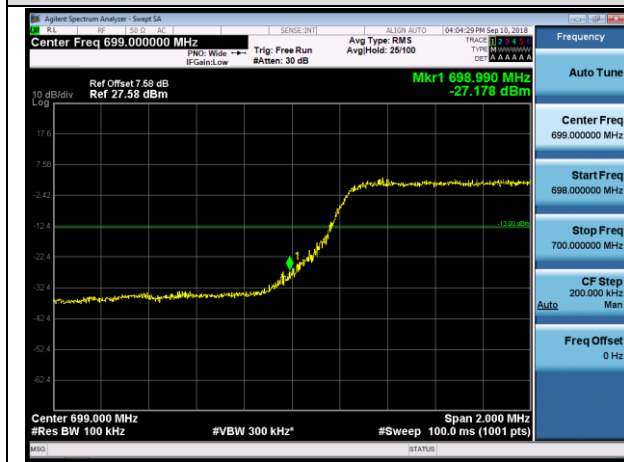

Channel Bandwidth: 3 MHz

LCH_QPSK_15RB#0

LCH_16QAM_15RB#0

HCH_QPSK_15RB#0

HCH_16QAM_15RB#0

Channel Bandwidth: 5 MHz

LCH_QPSK_25RB#0

LCH_16QAM_25RB#0