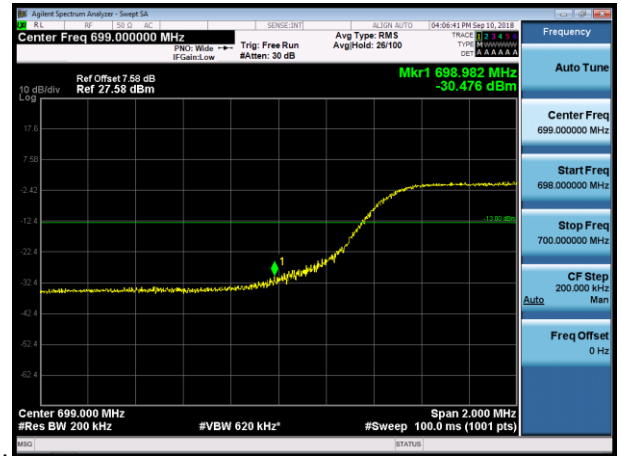

HCH_QPSK_25RB#0

HCH_16QAM_25RB#0

Channel Bandwidth: 10 MHz

LCH_QPSK_50RB#0

LCH_16QAM_50RB#0

HCH_QPSK_50RB#0

HCH_16QAM_50RB#0

APPENDIX D PHOTOGRAPHS OF TEST SETUP
RADIATED SPURIOUS EMISSION

RADIATED SPURIOUS ABOVE 1G EMISSION

----END OF REPORT----