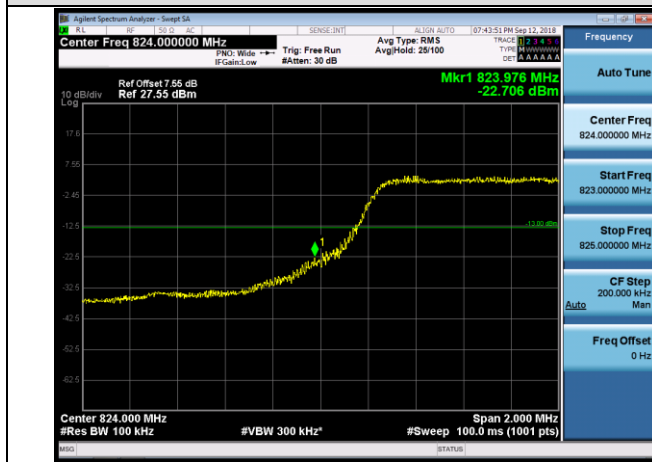

HCH_QPSK_75RB#0

HCH_16QAM_75RB#0

Channel Bandwidth: 20 MHz

LTE BAND 5 Channel Bandwidth: 1.4 MHz

LCH_QPSK_6RB#0

LCH_16QAM_6RB#0

HCH_QPSK_6RB#0

HCH_16QAM_6RB#0

Channel Bandwidth: 3 MHz

LCH_QPSK_15RB#0

LCH_16QAM_15RB#0

HCH_QPSK_15RB#0

HCH_16QAM_15RB#0

Channel Bandwidth: 5 MHz

LCH_QPSK_25RB#0

LCH_16QAM_25RB#0

HCH_QPSK_25RB#0

HCH_16QAM_25RB#0

Channel Bandwidth: 10 MHz

LTE BAND 12 Channel Bandwidth: 1.4 MHz

LCH_QPSK_6RB#0

LCH_16QAM_6RB#0

HCH_QPSK_6RB#0

HCH_16QAM_6RB#0