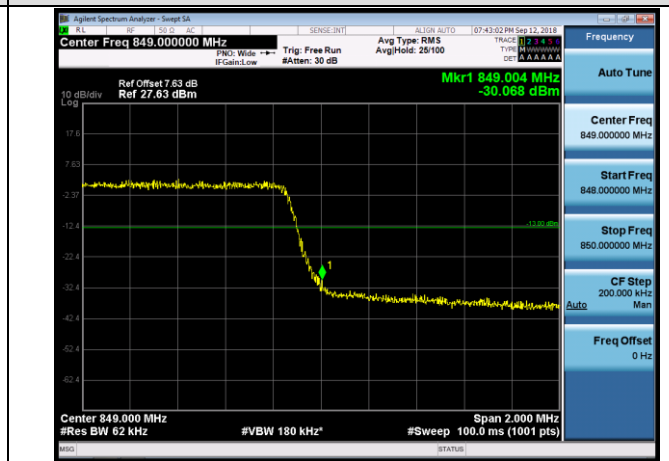

Channel Bandwidth: 3 MHz

LCH_QPSK_15RB#0

LCH_16QAM_15RB#0

HCH_QPSK_15RB#0

HCH_16QAM_15RB#0

Channel Bandwidth: 5 MHz

LCH_QPSK_25RB#0

LCH_16QAM_25RB#0

HCH_QPSK_25RB#0

HCH_16QAM_25RB#0

Channel Bandwidth: 10 MHz

LTE BAND 12 Channel Bandwidth: 1.4 MHz

LCH_QPSK_6RB#0

LCH_16QAM_6RB#0

HCH_QPSK_6RB#0

HCH_16QAM_6RB#0