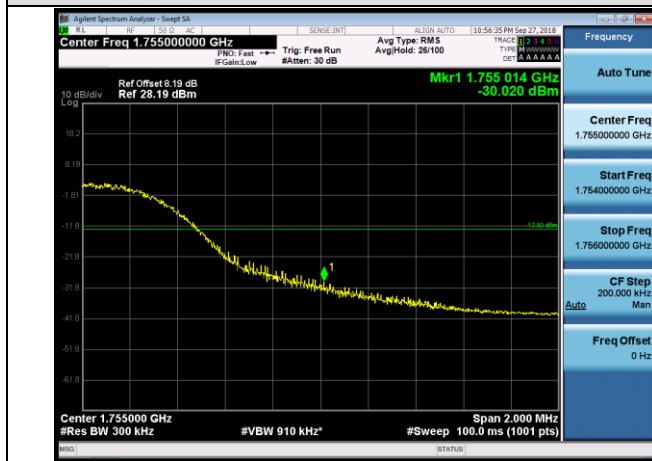

Channel Bandwidth: 10 MHz

LCH_QPSK_50RB#0

LCH_16QAM_50RB#0

HCH_QPSK_50RB#0

HCH_16QAM_50RB#0

Channel Bandwidth: 15 MHz

LCH_QPSK_75RB#0

LCH_16QAM_75RB#0

HCH_QPSK_75RB#0

HCH_16QAM_75RB#0

Channel Bandwidth: 20 MHz

LTE BAND 5 Channel Bandwidth: 1.4 MHz

LCH_QPSK_6RB#0

LCH_16QAM_6RB#0

HCH_QPSK_6RB#0

HCH_16QAM_6RB#0