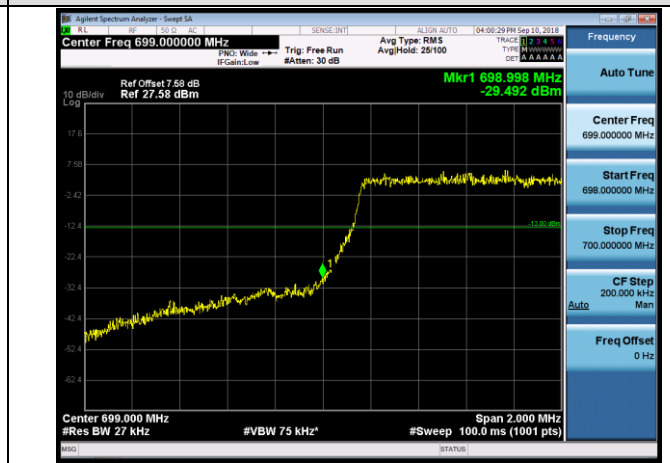

HCH_QPSK_25RB#0

HCH_16QAM_25RB#0

Channel Bandwidth: 10 MHz

LTE BAND 12 Channel Bandwidth: 1.4 MHz

LCH_QPSK_6RB#0

LCH_16QAM_6RB#0

HCH_QPSK_6RB#0

HCH_16QAM_6RB#0