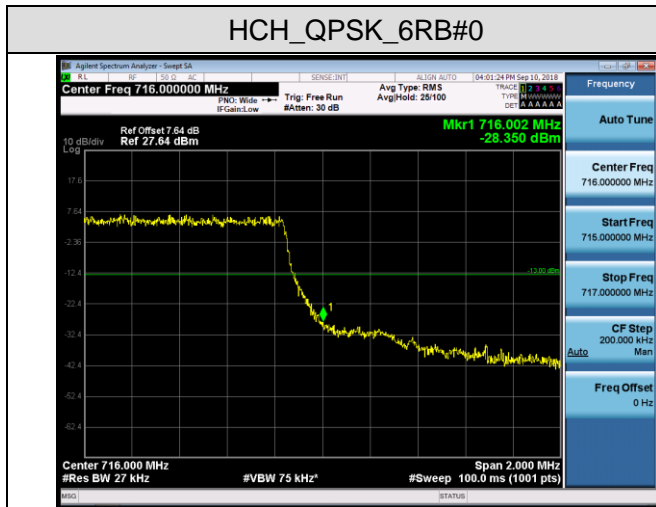

HCH_QPSK_25RB#0

HCH_16QAM_25RB#0

Channel Bandwidth: 10 MHz

LTE BAND 12 Channel Bandwidth: 1.4 MHz

LCH_QPSK_6RB#0

LCH_16QAM_6RB#0

HCH_QPSK_6RB#0

HCH_16QAM_6RB#0