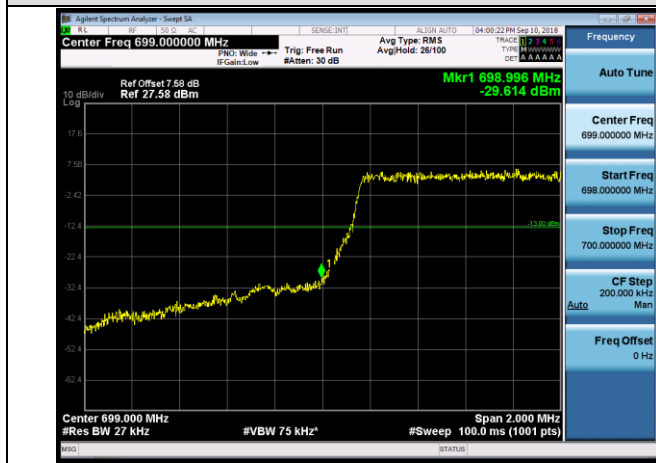

HCH_QPSK_25RB#0

HCH_16QAM_25RB#0

Channel Bandwidth: 10 MHz

LTE BAND 12 Channel Bandwidth: 1.4 MHz

LCH_QPSK_6RB#0

LCH_16QAM_6RB#0

HCH_QPSK_6RB#0

HCH_16QAM_6RB#0