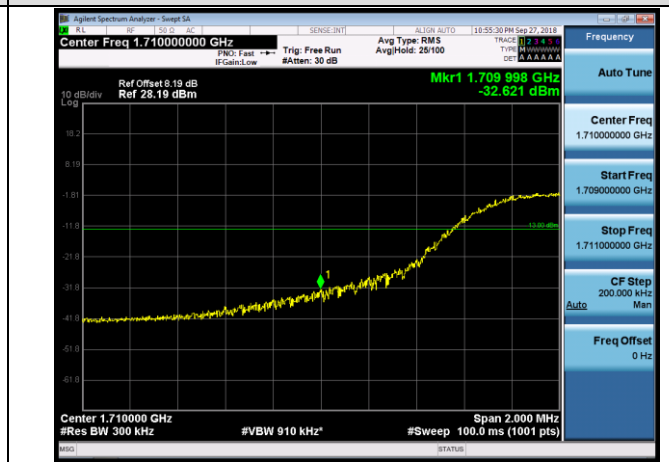

Channel Bandwidth: 10 MHz

LCH_QPSK_50RB#0

LCH_16QAM_50RB#0

HCH_QPSK_50RB#0

HCH_16QAM_50RB#0

Channel Bandwidth: 15 MHz

LCH_QPSK_75RB#0

LCH_16QAM_75RB#0

HCH_QPSK_75RB#0

HCH_16QAM_75RB#0

Channel Bandwidth: 20 MHz

LTE BAND 5 Channel Bandwidth: 1.4 MHz

LCH_QPSK_6RB#0

LCH_16QAM_6RB#0

HCH_QPSK_6RB#0

HCH_16QAM_6RB#0