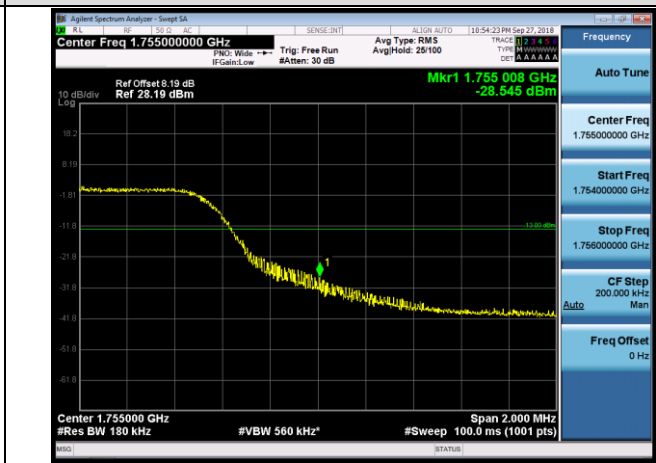

Channel Bandwidth: 10 MHz

LCH_QPSK_50RB#0

LCH_16QAM_50RB#0

HCH_QPSK_50RB#0

HCH_16QAM_50RB#0

Channel Bandwidth: 15 MHz

LCH_QPSK_75RB#0

LCH_16QAM_75RB#0

HCH_QPSK_75RB#0

HCH_16QAM_75RB#0

Channel Bandwidth: 20 MHz

LTE BAND 5 Channel Bandwidth: 1.4 MHz

LCH_QPSK_6RB#0

LCH_16QAM_6RB#0

HCH_QPSK_6RB#0

HCH_16QAM_6RB#0