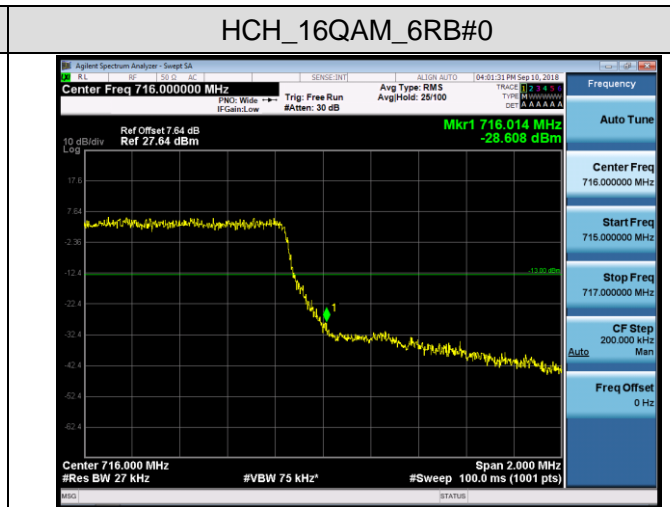

HCH_QPSK_25RB#0

HCH_16QAM_25RB#0

Channel Bandwidth: 10 MHz

LTE BAND 12 Channel Bandwidth: 1.4 MHz

LCH_QPSK_6RB#0

LCH_16QAM_6RB#0

HCH_QPSK_6RB#0

HCH_16QAM_6RB#0

Channel Bandwidth: 3 MHz

LCH_QPSK_15RB#0

LCH_16QAM_15RB#0

HCH_QPSK_15RB#0

HCH_16QAM_15RB#0

Channel Bandwidth: 5 MHz

LCH_QPSK_25RB#0

LCH_16QAM_25RB#0