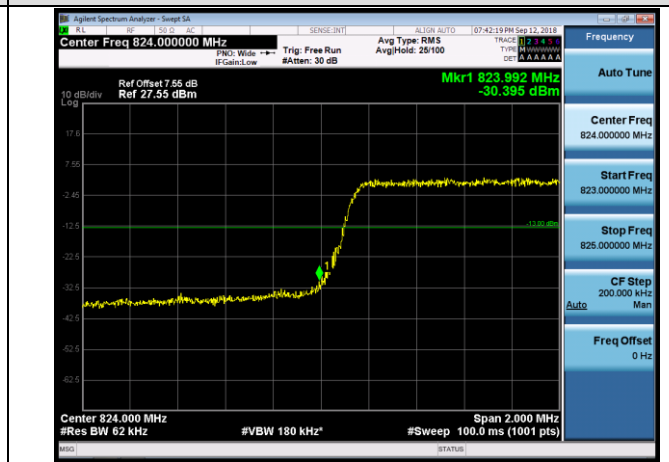

HCH_QPSK_75RB#0

HCH_16QAM_75RB#0

Channel Bandwidth: 20 MHz

LTE BAND 5 Channel Bandwidth: 1.4 MHz

LCH_QPSK_6RB#0

LCH_16QAM_6RB#0

HCH_QPSK_6RB#0

HCH_16QAM_6RB#0

Channel Bandwidth: 3 MHz

LCH_QPSK_15RB#0

LCH_16QAM_15RB#0

HCH_QPSK_15RB#0

HCH_16QAM_15RB#0

Channel Bandwidth: 5 MHz

LCH_QPSK_25RB#0

LCH_16QAM_25RB#0