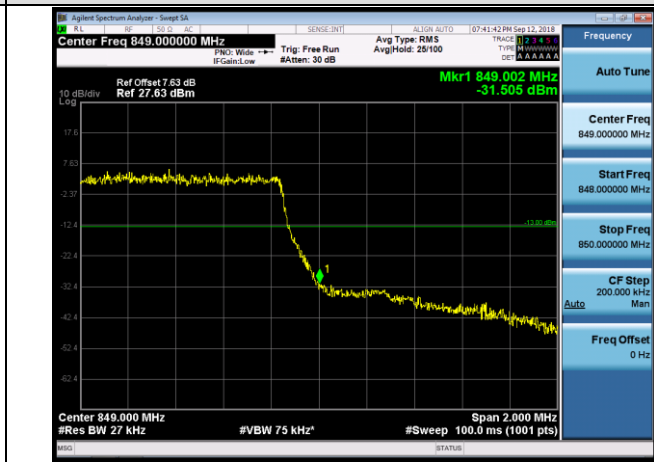

HCH_QPSK_75RB#0

HCH_16QAM_75RB#0

Channel Bandwidth: 20 MHz

LTE BAND 5 Channel Bandwidth: 1.4 MHz

LCH_QPSK_6RB#0

LCH_16QAM_6RB#0

HCH_QPSK_6RB#0

HCH_16QAM_6RB#0

Channel Bandwidth: 3 MHz

LCH_QPSK_15RB#0

LCH_16QAM_15RB#0

HCH_QPSK_15RB#0

HCH_16QAM_15RB#0

Channel Bandwidth: 5 MHz

LCH_QPSK_25RB#0

LCH_16QAM_25RB#0