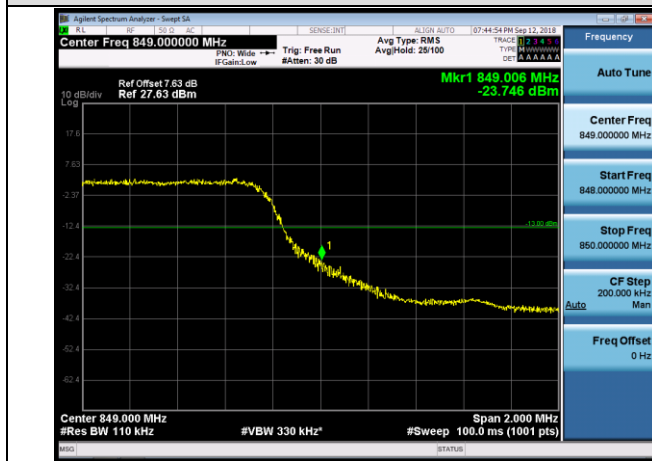

HCH_QPSK_75RB#0

HCH_16QAM_75RB#0

Channel Bandwidth: 20 MHz

LTE BAND 5 Channel Bandwidth: 1.4 MHz

LCH_QPSK_6RB#0

LCH_16QAM_6RB#0

HCH_QPSK_6RB#0

HCH_16QAM_6RB#0

Channel Bandwidth: 3 MHz

LCH_QPSK_15RB#0

LCH_16QAM_15RB#0

HCH_QPSK_15RB#0

HCH_16QAM_15RB#0

Channel Bandwidth: 5 MHz

LCH_QPSK_25RB#0

LCH_16QAM_25RB#0

HCH_QPSK_25RB#0

HCH_16QAM_25RB#0

Channel Bandwidth: 10 MHz

LTE BAND 12 Channel Bandwidth: 1.4 MHz

LCH_QPSK_6RB#0

LCH_16QAM_6RB#0

HCH_QPSK_6RB#0

HCH_16QAM_6RB#0