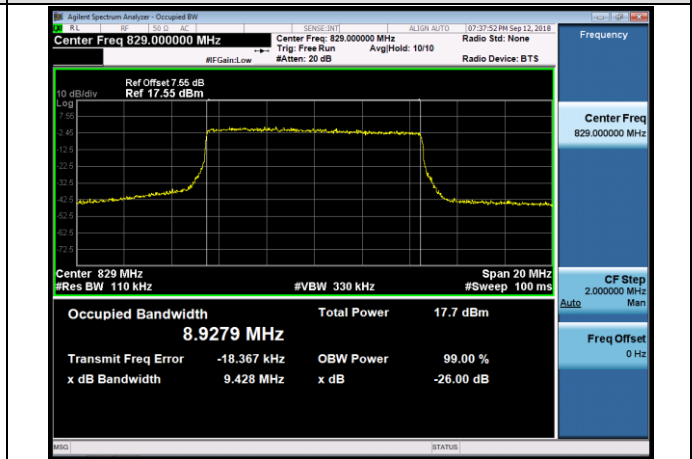

Channel Bandwidth: 10 MHz

LCH_QPSK_50RB#0

LCH_16QAM_50RB#0

MCH_QPSK_50RB#0

MCH_16QAM_50RB#0

HCH_QPSK_50RB#0

HCH_16QAM_50RB#0

LTE Band 12