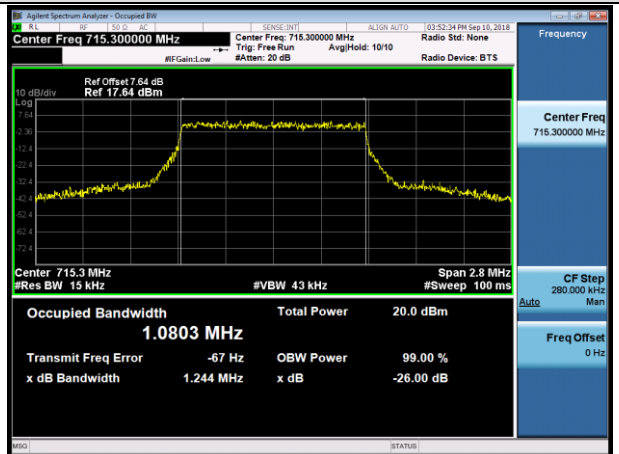

Channel Bandwidth: 1.4 MHz

LCH_QPSK_6RB#0

LCH_16QAM_6RB#0

MCH_QPSK_6RB#0

MCH_16QAM_6RB#0

HCH_QPSK_6RB#0

HCH_16QAM_6RB#0

Channel Bandwidth: 3 MHz