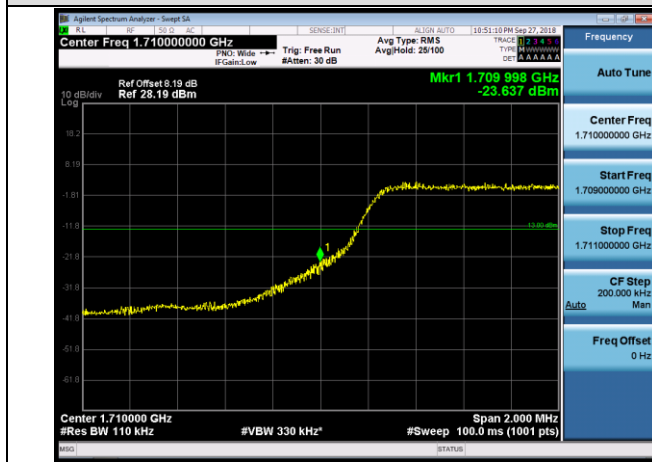

Channel Bandwidth: 5 MHz

LCH_QPSK_25RB#0