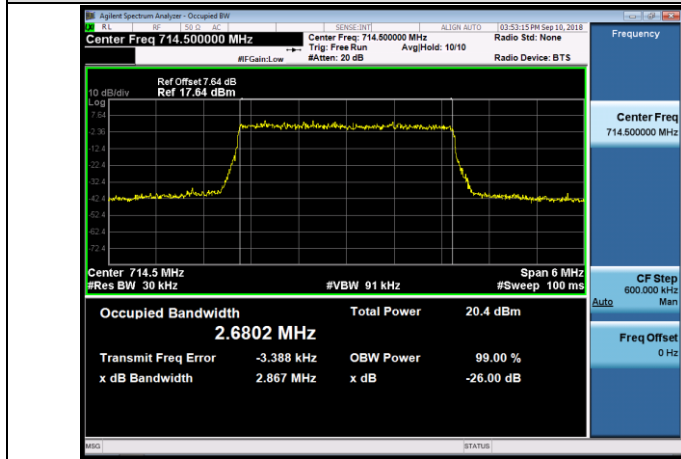

LCH_QPSK_15RB#0

LCH_16QAM_15RB#0

MCH_QPSK_15RB#0

MCH_16QAM_15RB#0

HCH_QPSK_15RB#0

HCH_16QAM_15RB#0

Channel Bandwidth: 5 MHz

LCH_QPSK_25RB#0