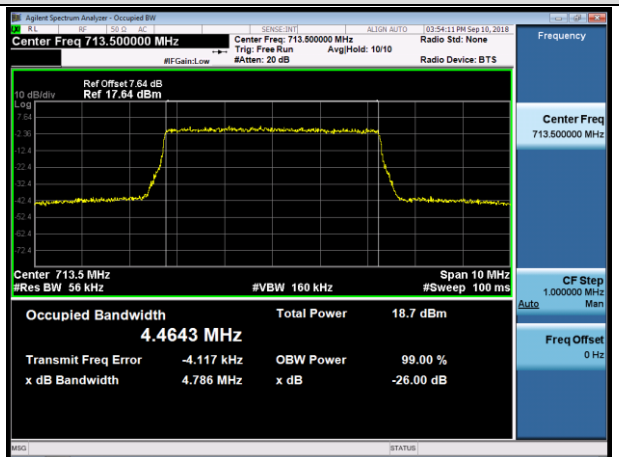

LCH_16QAM_25RB#0

MCH_QPSK_25RB#0

MCH_16QAM_25RB#0

HCH_QPSK_25RB#0

HCH_16QAM_25RB#0

APPENDIX C TEST PLOTS FOR BAND EDGES LTE BAND 2

Channel Bandwidth: 1.4 MHz

LCH_QPSK_6RB#0