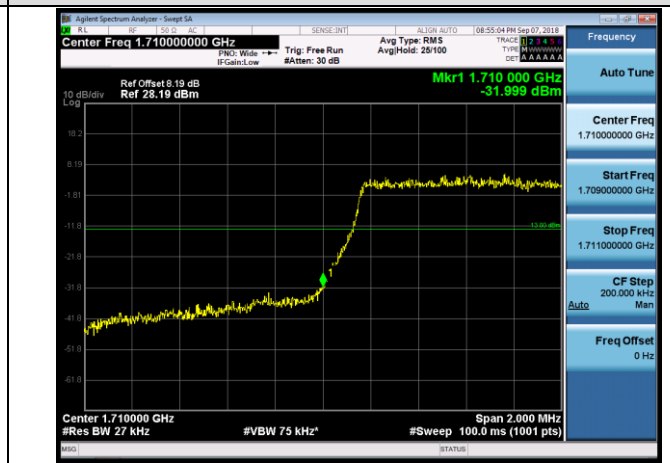

LCH_QPSK_100RB#0

LCH_16QAM_100RB#0

HCH_QPSK_100RB#0

HCH_16QAM_100RB#0

LTE BAND 4 Channel Bandwidth: 1.4 MHz

LCH_QPSK_6RB#0

LCH_16QAM_6RB#0

HCH_QPSK_6RB#0