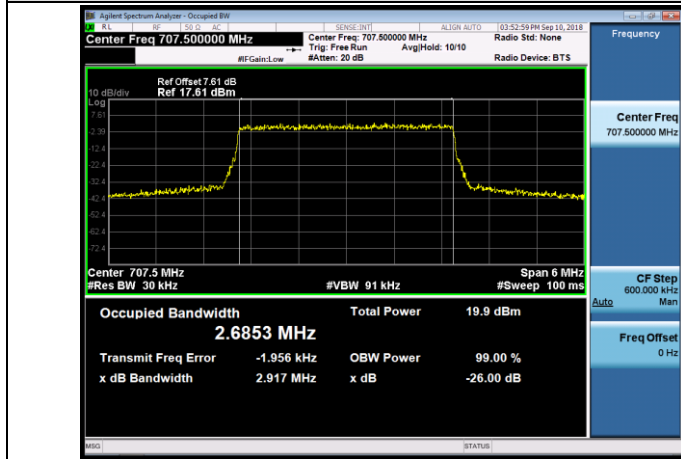

MCH_QPSK_15RB#0