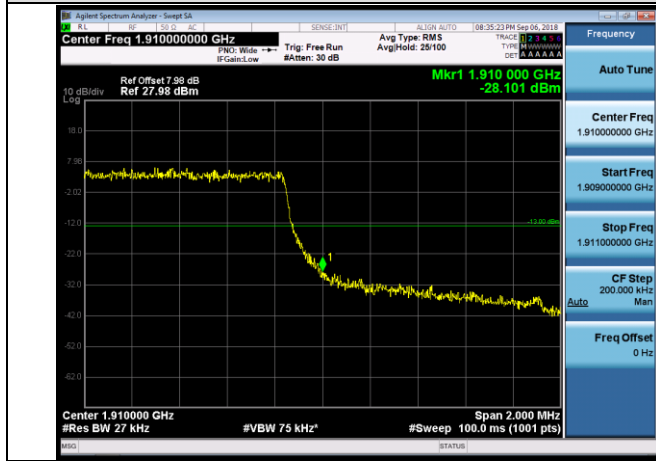

HCH_QPSK_6RB#0