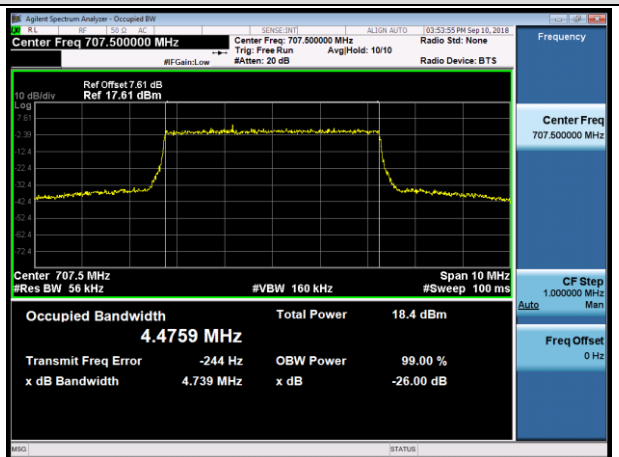

MCH_16QAM_25RB#0