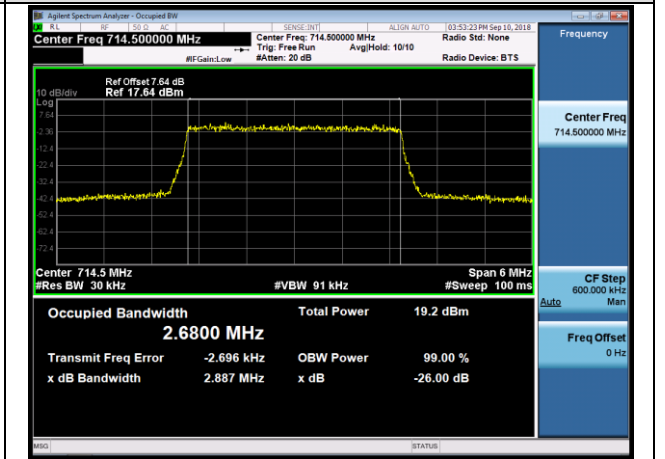

LCH_QPSK_15RB#0

LCH_16QAM_15RB#0

MCH_QPSK_15RB#0

MCH_16QAM_15RB#0

HCH_QPSK_15RB#0

HCH_16QAM_15RB#0

Channel Bandwidth: 5 MHz

LCH_QPSK_25RB#0