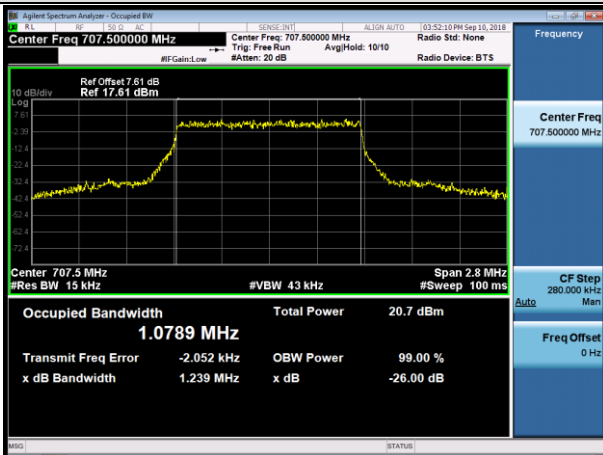

Channel Bandwidth: 1.4 MHz

LCH_QPSK_6RB#0

LCH_16QAM_6RB#0

MCH_QPSK_6RB#0

MCH_16QAM_6RB#0

HCH_QPSK_6RB#0

HCH_16QAM_6RB#0

Channel Bandwidth: 3 MHz

LCH_QPSK_15RB#0

LCH_16QAM_15RB#0

MCH_QPSK_15RB#0

MCH_16QAM_15RB#0

HCH_QPSK_15RB#0

HCH_16QAM_15RB#0

Channel Bandwidth: 5 MHz

LCH_QPSK_25RB#0