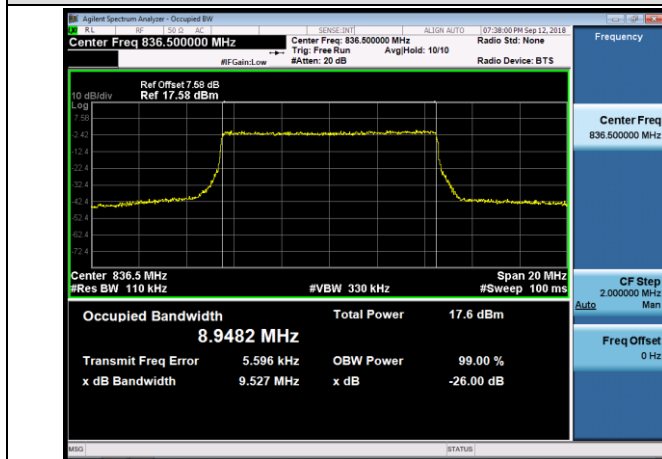

Channel Bandwidth: 10 MHz

LCH_QPSK_50RB#0

LCH_16QAM_50RB#0

MCH_QPSK_50RB#0

MCH_16QAM_50RB#0

HCH_QPSK_50RB#0

HCH_16QAM_50RB#0

LTE Band 12