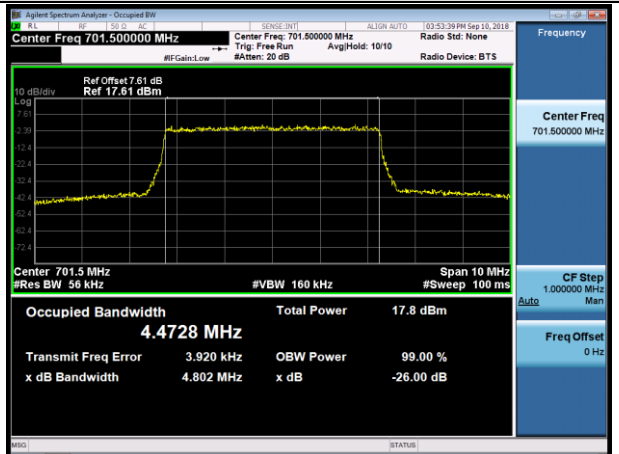

LCH_16QAM_25RB#0