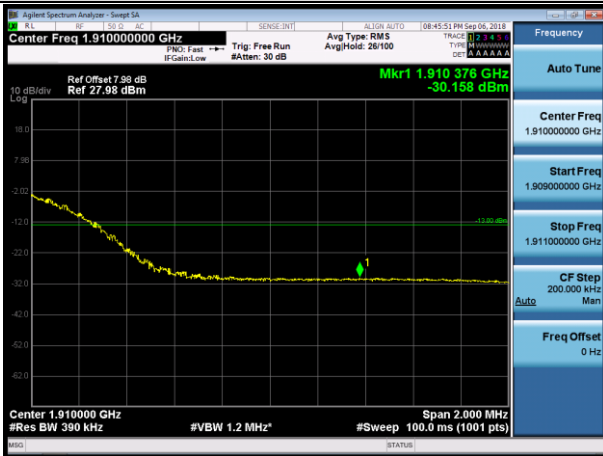

HCH_QPSK_50RB#0

HCH_16QAM_50RB#0

Channel Bandwidth: 15 MHz

LCH_QPSK_75RB#0

LCH_16QAM_75RB#0

HCH_QPSK_75RB#0

HCH_16QAM_75RB#0

Channel Bandwidth: 20 MHz

LCH_QPSK_100RB#0

LCH_16QAM_100RB#0

HCH_QPSK_100RB#0

HCH_16QAM_100RB#0

LTE BAND 4 Channel Bandwidth: 1.4 MHz

LCH_QPSK_6RB#0

LCH_16QAM_6RB#0

HCH_QPSK_6RB#0