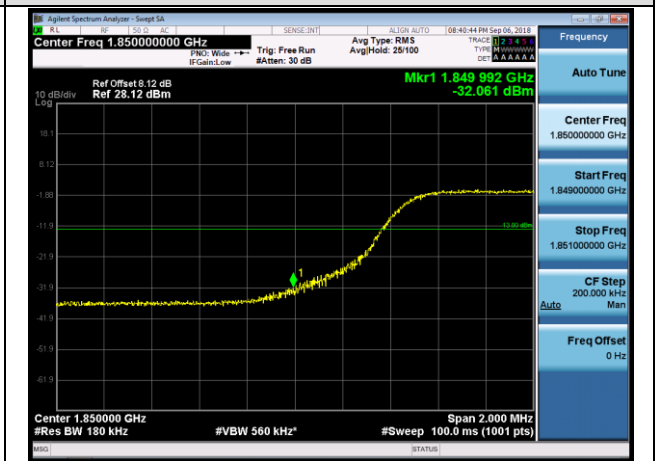

Channel Bandwidth: 5 MHz

LCH_QPSK_25RB#0

LCH_16QAM_25RB#0

HCH_QPSK_25RB#0

HCH_16QAM_25RB#0

Channel Bandwidth: 10 MHz

LCH_QPSK_50RB#0

LCH_16QAM_50RB#0