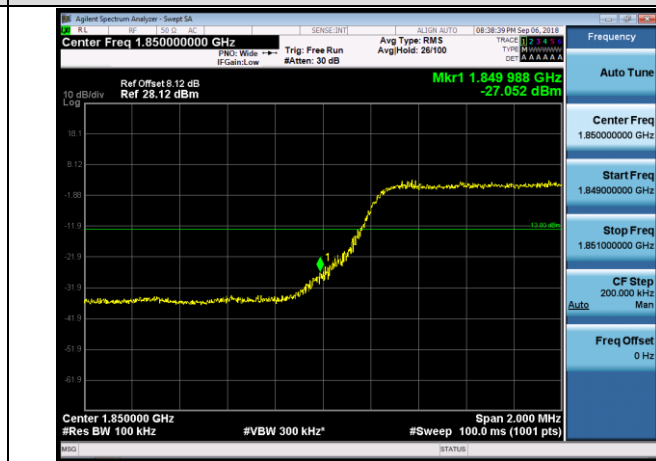

LCH_16QAM_25RB#0