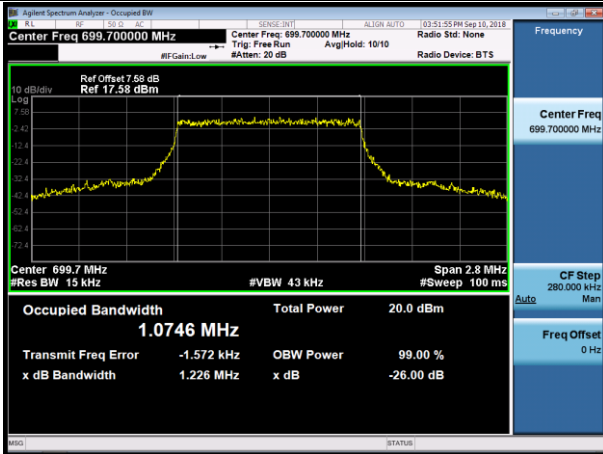

LTE Band 12

Channel Bandwidth: 1.4 MHz

LCH_QPSK_6RB#0