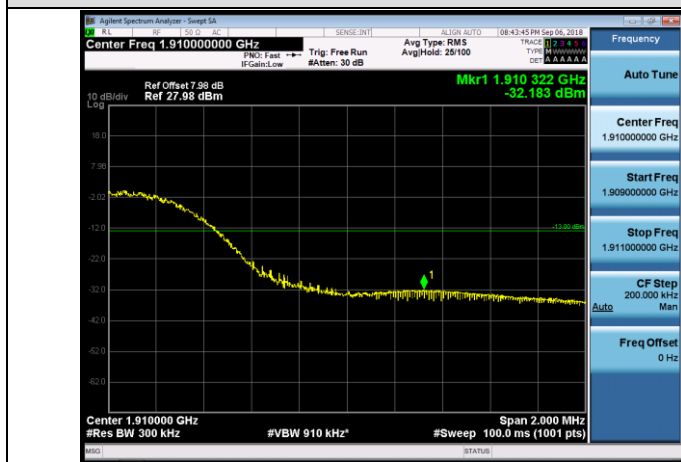

HCH_QPSK_50RB#0

HCH_16QAM_50RB#0

Channel Bandwidth: 15 MHz

LCH_QPSK_75RB#0

LCH_16QAM_75RB#0

HCH_QPSK_75RB#0

HCH_16QAM_75RB#0

Channel Bandwidth: 20 MHz

LCH_QPSK_100RB#0

LCH_16QAM_100RB#0

HCH_QPSK_100RB#0

HCH_16QAM_100RB#0

LTE BAND 4 Channel Bandwidth: 1.4 MHz

LCH_QPSK_6RB#0

LCH_16QAM_6RB#0

HCH_QPSK_6RB#0