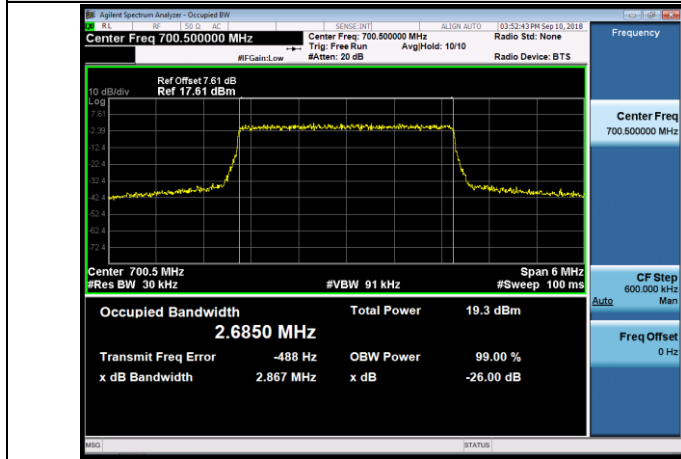

Channel Bandwidth: 3 MHz

LCH_QPSK_15RB#0