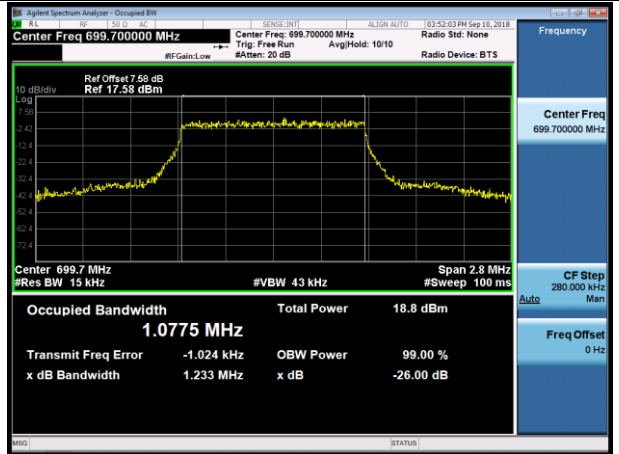

LCH_16QAM_6RB#0