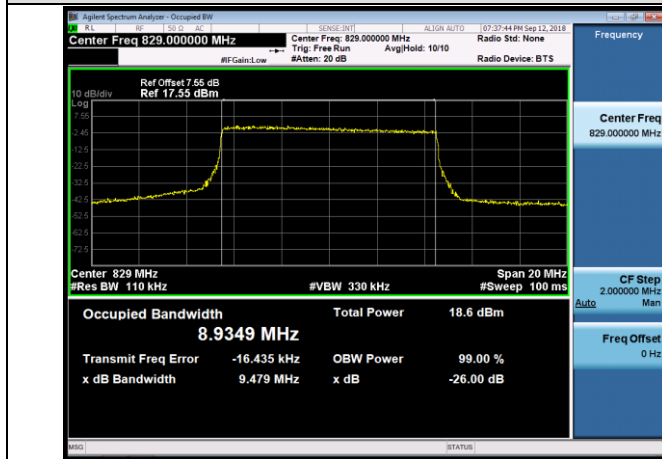

Channel Bandwidth: 10 MHz

LCH_QPSK_50RB#0

LCH_16QAM_50RB#0

MCH_QPSK_50RB#0

MCH_16QAM_50RB#0

HCH_QPSK_50RB#0

HCH_16QAM_50RB#0

LTE Band 12