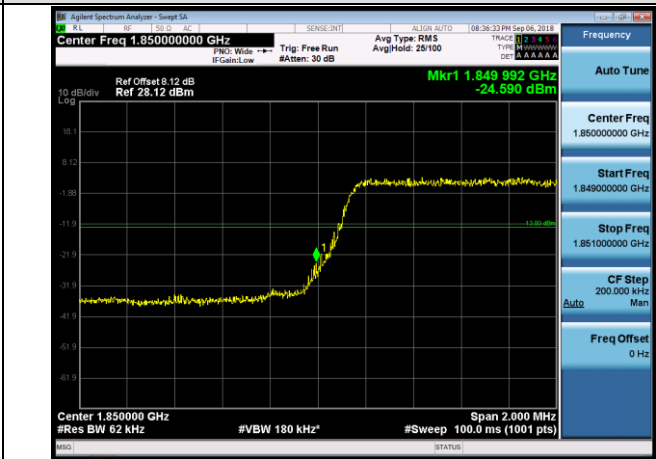

LCH_16QAM_25RB#0

MCH_QPSK_25RB#0

MCH_16QAM_25RB#0

HCH_QPSK_25RB#0

HCH_16QAM_25RB#0

APPENDIX C TEST PLOTS FOR BAND EDGES LTE BAND 2

Channel Bandwidth: 1.4 MHz

LCH_QPSK_6RB#0

LCH_16QAM_6RB#0

HCH_QPSK_6RB#0

HCH_16QAM_6RB#0

Channel Bandwidth: 3 MHz

LCH_QPSK_15RB#0

LCH_16QAM_15RB#0

HCH_QPSK_15RB#0

HCH_16QAM_15RB#0