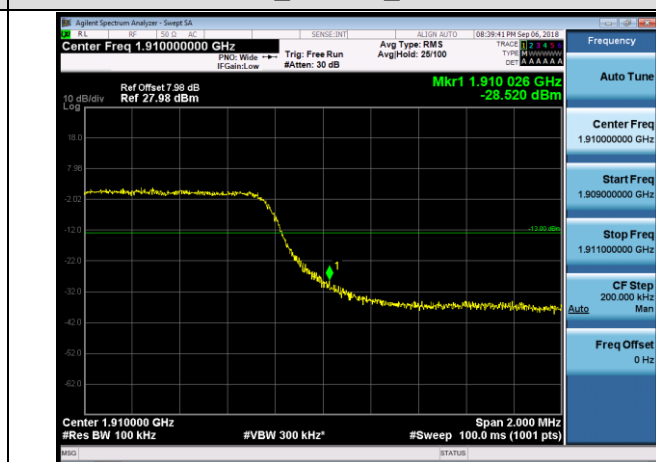

Channel Bandwidth: 5 MHz

LCH_QPSK_25RB#0

LCH_16QAM_25RB#0

HCH_QPSK_25RB#0

HCH_16QAM_25RB#0

Channel Bandwidth: 10 MHz

LCH_QPSK_50RB#0

LCH_16QAM_50RB#0