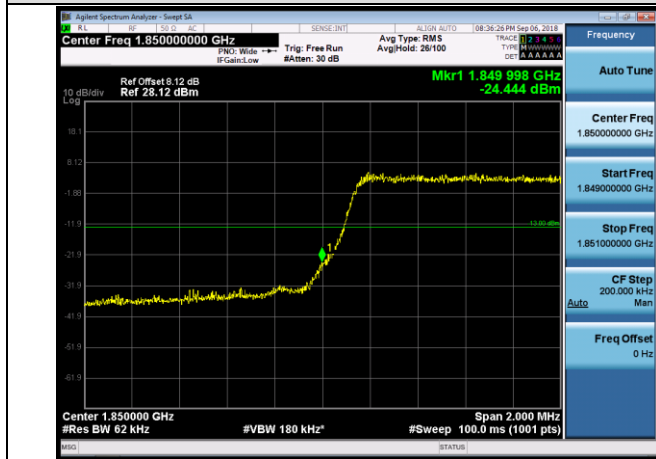

LCH_16QAM_25RB#0

MCH_QPSK_25RB#0

MCH_16QAM_25RB#0

HCH_QPSK_25RB#0

HCH_16QAM_25RB#0

APPENDIX C TEST PLOTS FOR BAND EDGES LTE BAND 2

Channel Bandwidth: 1.4 MHz

LCH_QPSK_6RB#0

LCH_16QAM_6RB#0

HCH_QPSK_6RB#0

HCH_16QAM_6RB#0

Channel Bandwidth: 3 MHz

LCH_QPSK_15RB#0

LCH_16QAM_15RB#0

HCH_QPSK_15RB#0

HCH_16QAM_15RB#0