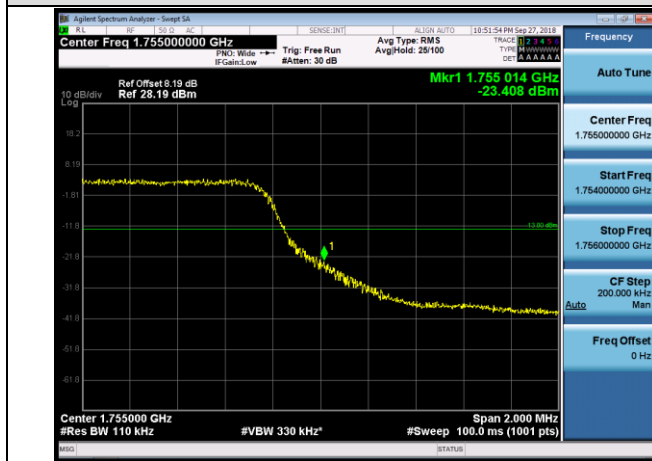

HCH_QPSK_25RB#0