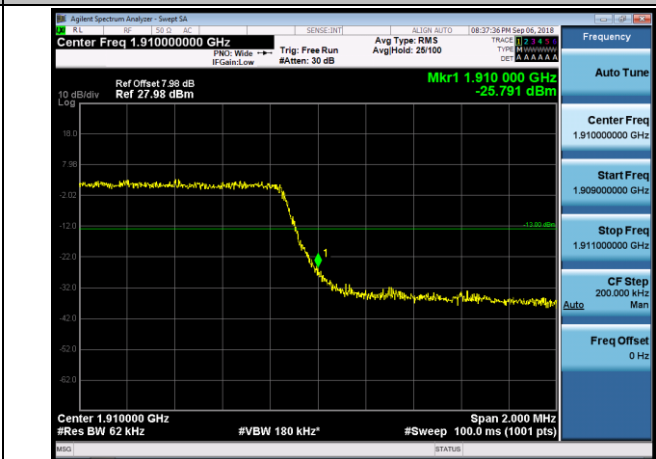

LCH_16QAM_6RB#0

HCH_QPSK_6RB#0

HCH_16QAM_6RB#0

Channel Bandwidth: 3 MHz

LCH_QPSK_15RB#0

LCH_16QAM_15RB#0

HCH_QPSK_15RB#0

HCH_16QAM_15RB#0