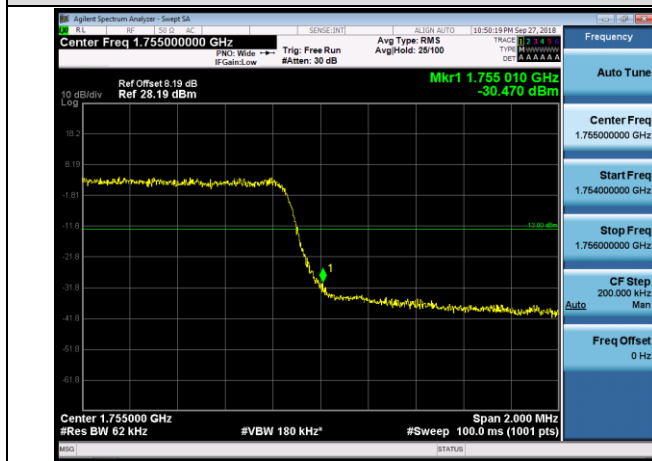

HCH_QPSK_15RB#0