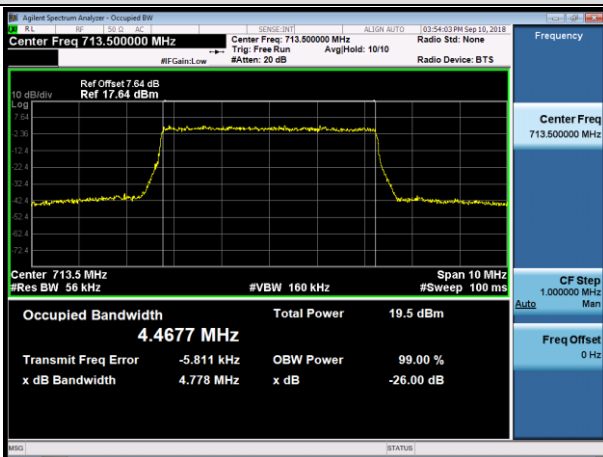

LCH_16QAM_25RB#0

MCH_QPSK_25RB#0

MCH_16QAM_25RB#0

HCH_QPSK_25RB#0

HCH_16QAM_25RB#0

APPENDIX C TEST PLOTS FOR BAND EDGES LTE BAND 2

Channel Bandwidth: 1.4 MHz

LCH_QPSK_6RB#0