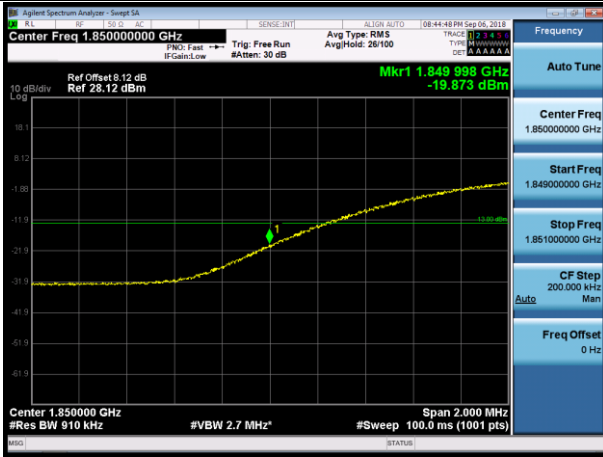

HCH_QPSK_50RB#0

HCH_16QAM_50RB#0

Channel Bandwidth: 15 MHz

LCH_QPSK_75RB#0

LCH_16QAM_75RB#0

HCH_QPSK_75RB#0

HCH_16QAM_75RB#0

Channel Bandwidth: 20 MHz

LCH_QPSK_100RB#0

LCH_16QAM_100RB#0

HCH_QPSK_100RB#0

HCH_16QAM_100RB#0

LTE BAND 4 Channel Bandwidth: 1.4 MHz

LCH_QPSK_6RB#0

LCH_16QAM_6RB#0

HCH_QPSK_6RB#0