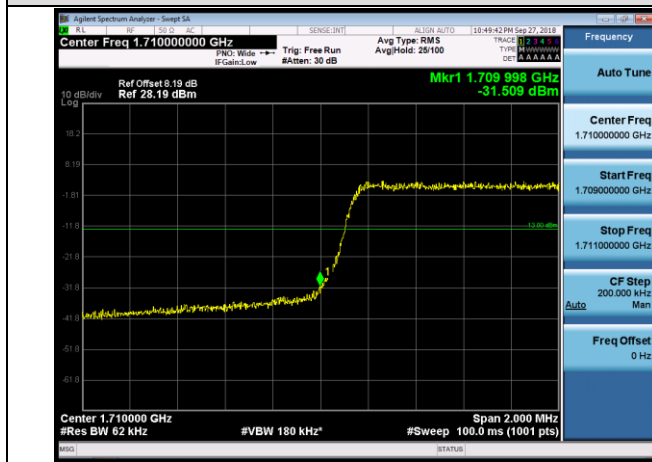

Channel Bandwidth: 3 MHz

LCH_QPSK_15RB#0