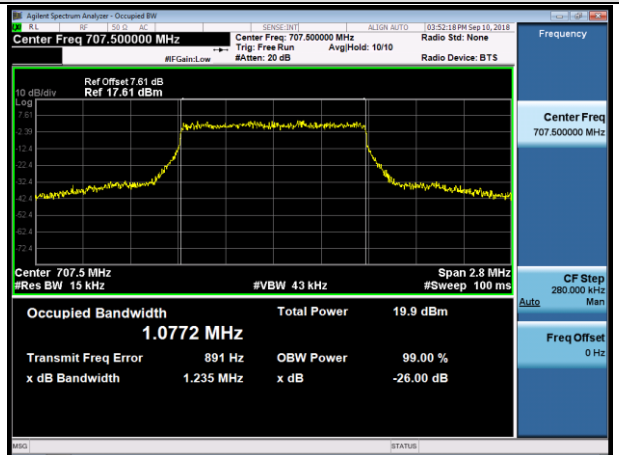

Channel Bandwidth: 1.4 MHz

LCH_QPSK_6RB#0

LCH_16QAM_6RB#0

MCH_QPSK_6RB#0

MCH_16QAM_6RB#0

HCH_QPSK_6RB#0

HCH_16QAM_6RB#0

Channel Bandwidth: 3 MHz