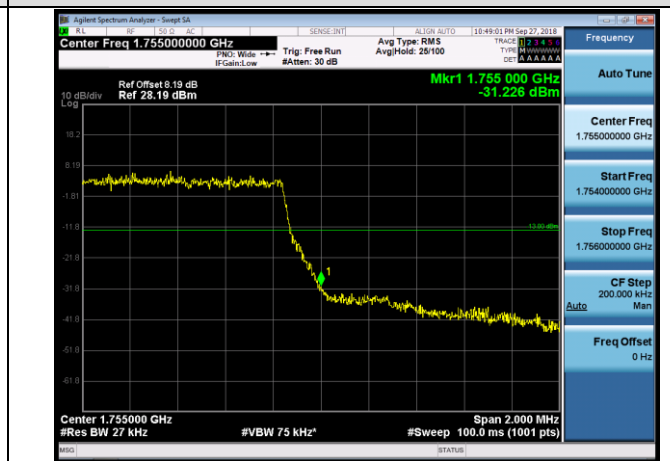

HCH_16QAM_6RB#0