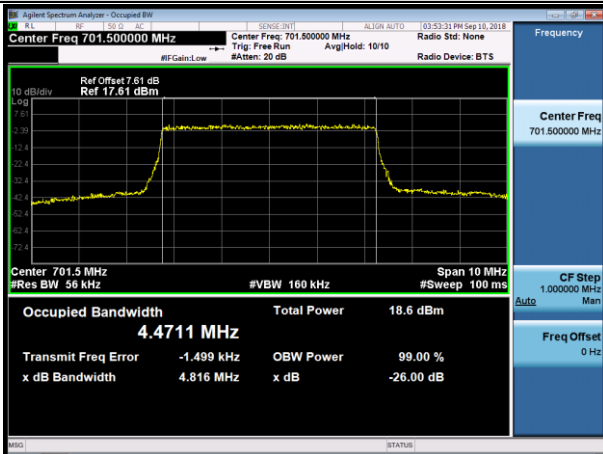

LCH_QPSK_15RB#0

LCH_16QAM_15RB#0

MCH_QPSK_15RB#0

MCH_16QAM_15RB#0

HCH_QPSK_15RB#0

HCH_16QAM_15RB#0

Channel Bandwidth: 5 MHz

LCH_QPSK_25RB#0