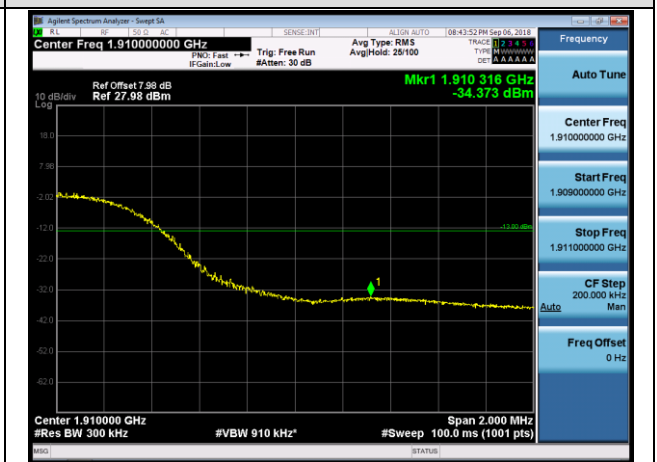

HCH_QPSK_50RB#0

HCH_16QAM_50RB#0

Channel Bandwidth: 15 MHz

LCH_QPSK_75RB#0

LCH_16QAM_75RB#0

HCH_QPSK_75RB#0

HCH_16QAM_75RB#0

Channel Bandwidth: 20 MHz

LCH_QPSK_100RB#0

LCH_16QAM_100RB#0

HCH_QPSK_100RB#0

HCH_16QAM_100RB#0

LTE BAND 4 Channel Bandwidth: 1.4 MHz

LCH_QPSK_6RB#0

LCH_16QAM_6RB#0

HCH_QPSK_6RB#0