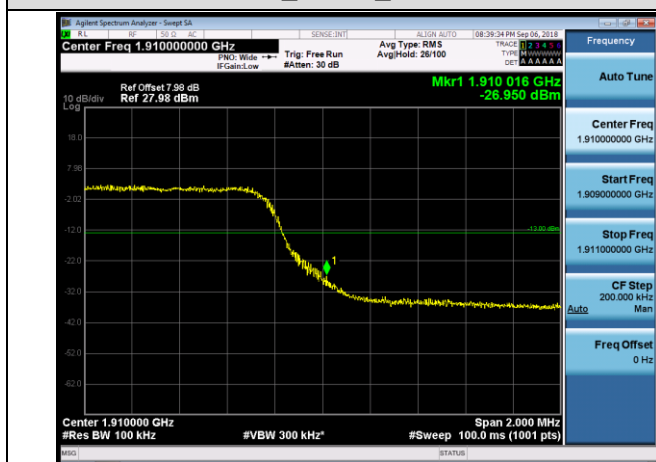

Channel Bandwidth: 5 MHz

LCH_QPSK_25RB#0

LCH_16QAM_25RB#0

HCH_QPSK_25RB#0

HCH_16QAM_25RB#0

Channel Bandwidth: 10 MHz

LCH_QPSK_50RB#0

LCH_16QAM_50RB#0