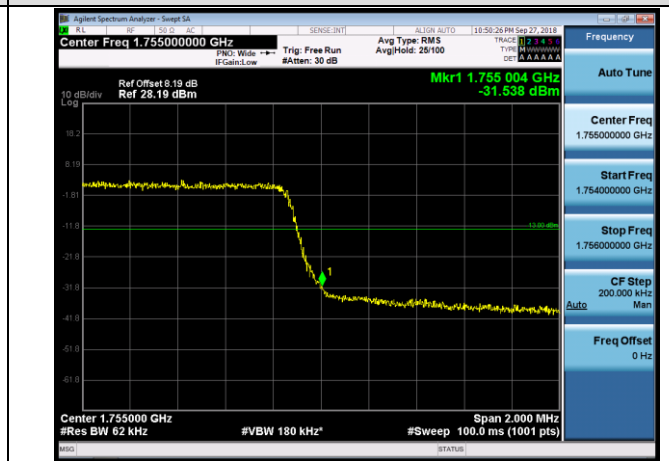

HCH_16QAM_15RB#0