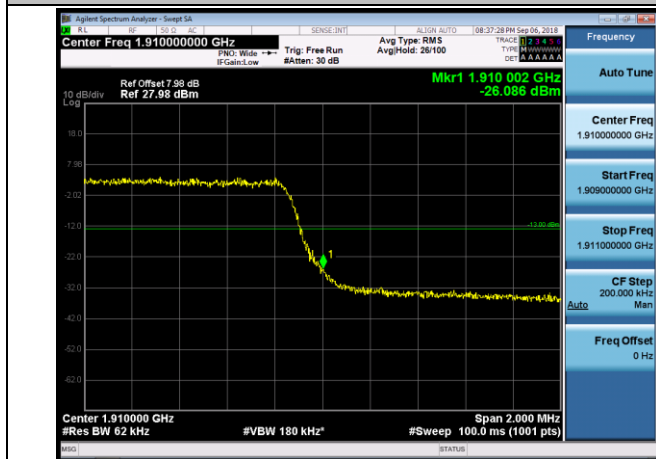

LCH_16QAM_25RB#0

MCH_QPSK_25RB#0

MCH_16QAM_25RB#0

HCH_QPSK_25RB#0

HCH_16QAM_25RB#0

APPENDIX C TEST PLOTS FOR BAND EDGES LTE BAND 2

Channel Bandwidth: 1.4 MHz

LCH_QPSK_6RB#0

LCH_16QAM_6RB#0

HCH_QPSK_6RB#0

HCH_16QAM_6RB#0

Channel Bandwidth: 3 MHz

LCH_QPSK_15RB#0

LCH_16QAM_15RB#0

HCH_QPSK_15RB#0

HCH_16QAM_15RB#0