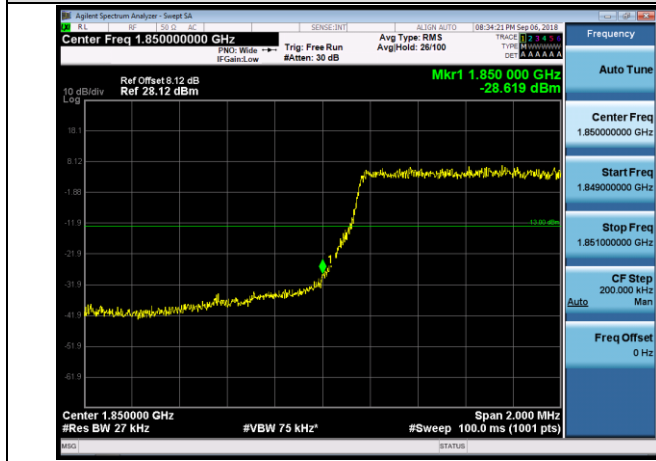

LCH_QPSK_15RB#0

LCH_16QAM_15RB#0

MCH_QPSK_15RB#0

MCH_16QAM_15RB#0

HCH_QPSK_15RB#0

HCH_16QAM_15RB#0

Channel Bandwidth: 5 MHz

LCH_QPSK_25RB#0

LCH_16QAM_25RB#0

MCH_QPSK_25RB#0

MCH_16QAM_25RB#0

HCH_QPSK_25RB#0

HCH_16QAM_25RB#0

APPENDIX C TEST PLOTS FOR BAND EDGES LTE BAND 2

Channel Bandwidth: 1.4 MHz

LCH_QPSK_6RB#0

LCH_16QAM_6RB#0

HCH_QPSK_6RB#0

HCH_16QAM_6RB#0

Channel Bandwidth: 3 MHz

LCH_QPSK_15RB#0

LCH_16QAM_15RB#0

HCH_QPSK_15RB#0

HCH_16QAM_15RB#0