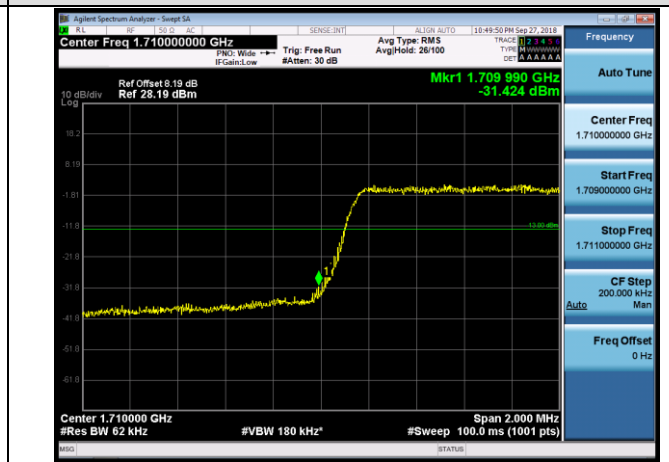

LCH_16QAM_15RB#0