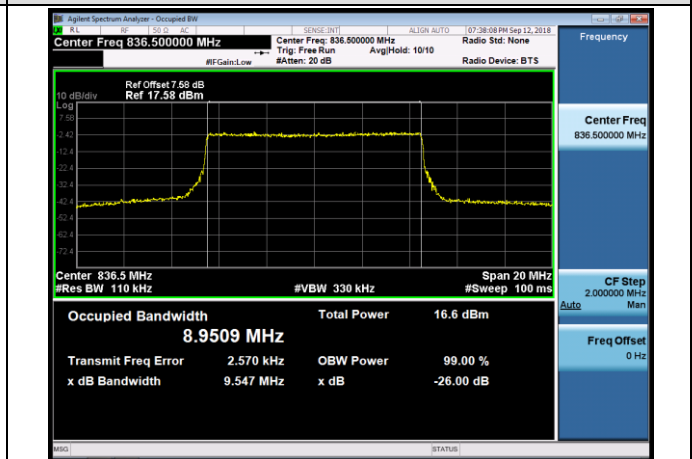

Channel Bandwidth: 10 MHz

LCH_QPSK_50RB#0

LCH_16QAM_50RB#0

MCH_QPSK_50RB#0

MCH_16QAM_50RB#0

HCH_QPSK_50RB#0

HCH_16QAM_50RB#0

LTE Band 12