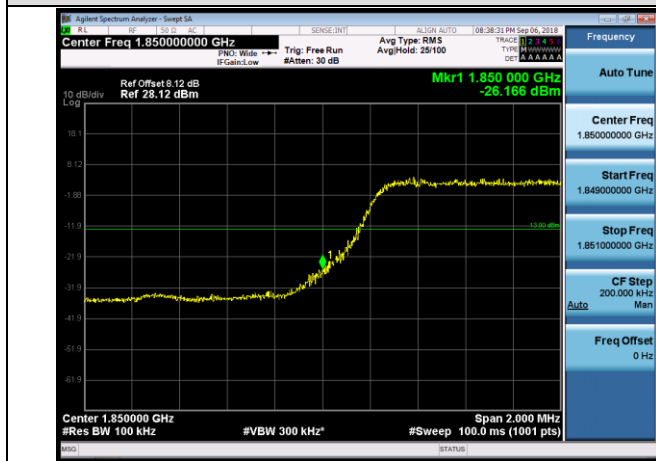

Channel Bandwidth: 5 MHz

LCH_QPSK_25RB#0