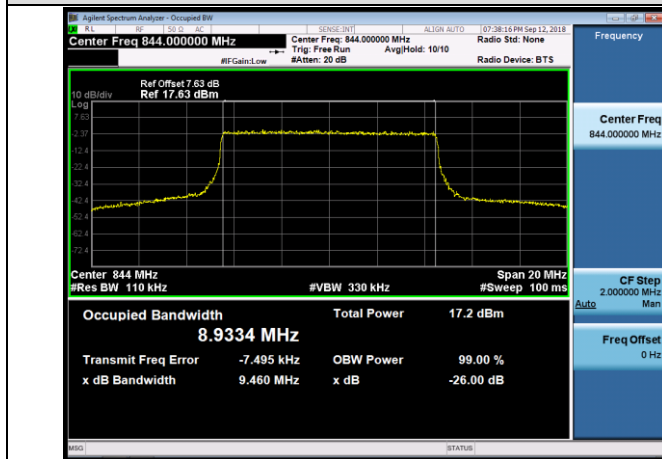

Channel Bandwidth: 10 MHz

LCH_QPSK_50RB#0

LCH_16QAM_50RB#0

MCH_QPSK_50RB#0

MCH_16QAM_50RB#0

HCH_QPSK_50RB#0

HCH_16QAM_50RB#0

LTE Band 12