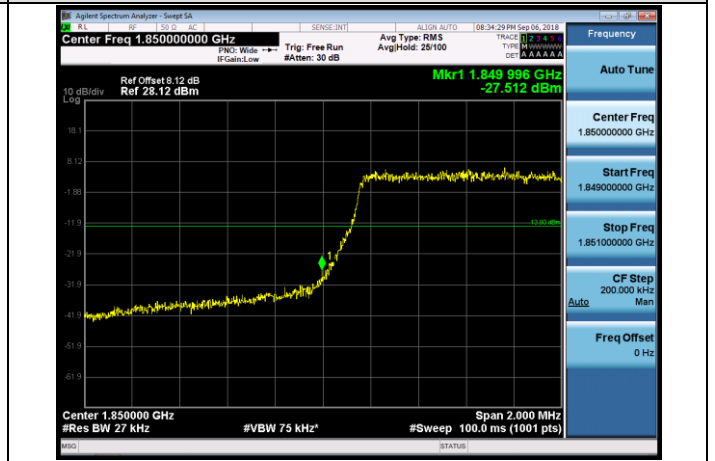

LCH_16QAM_25RB#0

MCH_QPSK_25RB#0

MCH_16QAM_25RB#0

HCH_QPSK_25RB#0

HCH_16QAM_25RB#0

APPENDIX C TEST PLOTS FOR BAND EDGES LTE BAND 2

Channel Bandwidth: 1.4 MHz

LCH_QPSK_6RB#0

LCH_16QAM_6RB#0

HCH_QPSK_6RB#0

HCH_16QAM_6RB#0

Channel Bandwidth: 3 MHz

LCH_QPSK_15RB#0

LCH_16QAM_15RB#0

HCH_QPSK_15RB#0

HCH_16QAM_15RB#0