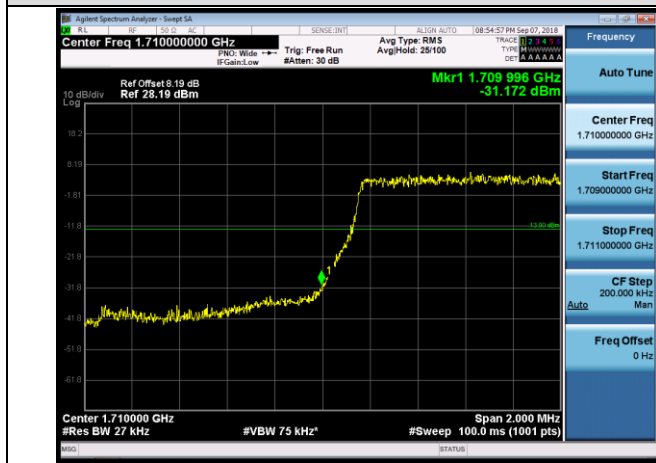

LCH_QPSK_100RB#0

LCH_16QAM_100RB#0

HCH_QPSK_100RB#0

HCH_16QAM_100RB#0

LTE BAND 4 Channel Bandwidth: 1.4 MHz

LCH_QPSK_6RB#0

LCH_16QAM_6RB#0

HCH_QPSK_6RB#0