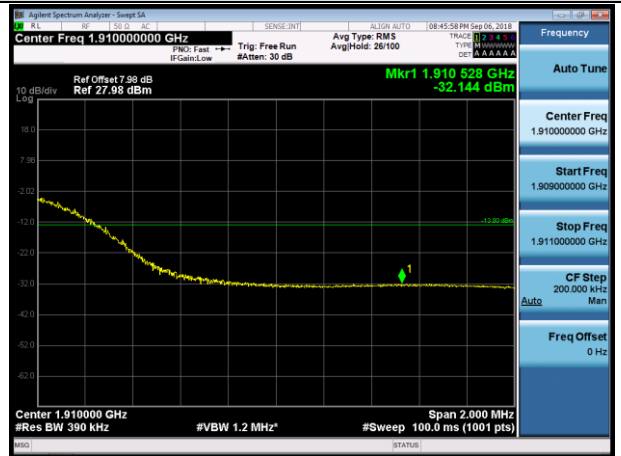

LCH_QPSK_100RB#0

LCH_16QAM_100RB#0

HCH_QPSK_100RB#0

HCH_16QAM_100RB#0

LTE BAND 4 Channel Bandwidth: 1.4 MHz

LCH_QPSK_6RB#0

LCH_16QAM_6RB#0

HCH_QPSK_6RB#0