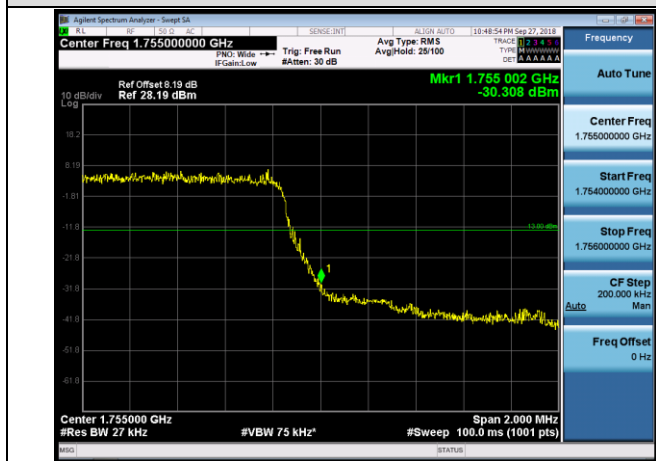

LCH_QPSK_100RB#0

LCH_16QAM_100RB#0

HCH_QPSK_100RB#0

HCH_16QAM_100RB#0

LTE BAND 4 Channel Bandwidth: 1.4 MHz

LCH_QPSK_6RB#0

LCH_16QAM_6RB#0

HCH_QPSK_6RB#0