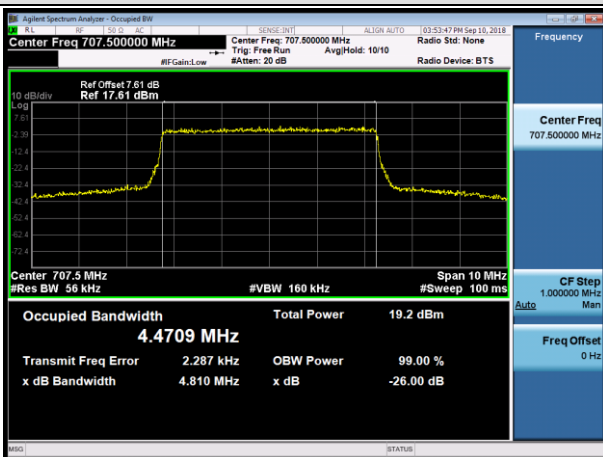

MCH_QPSK_25RB#0