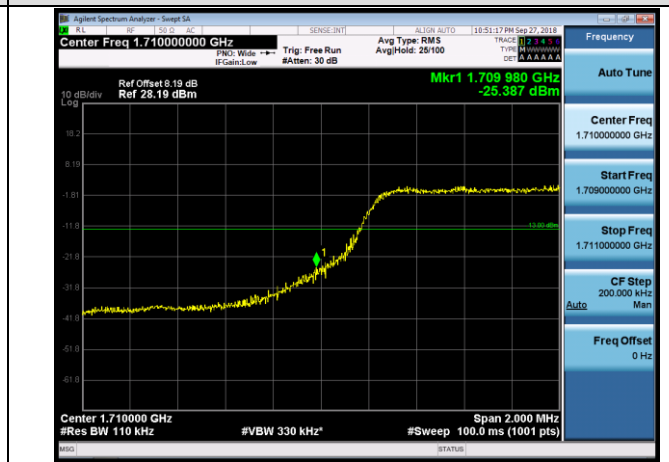

LCH_16QAM_25RB#0